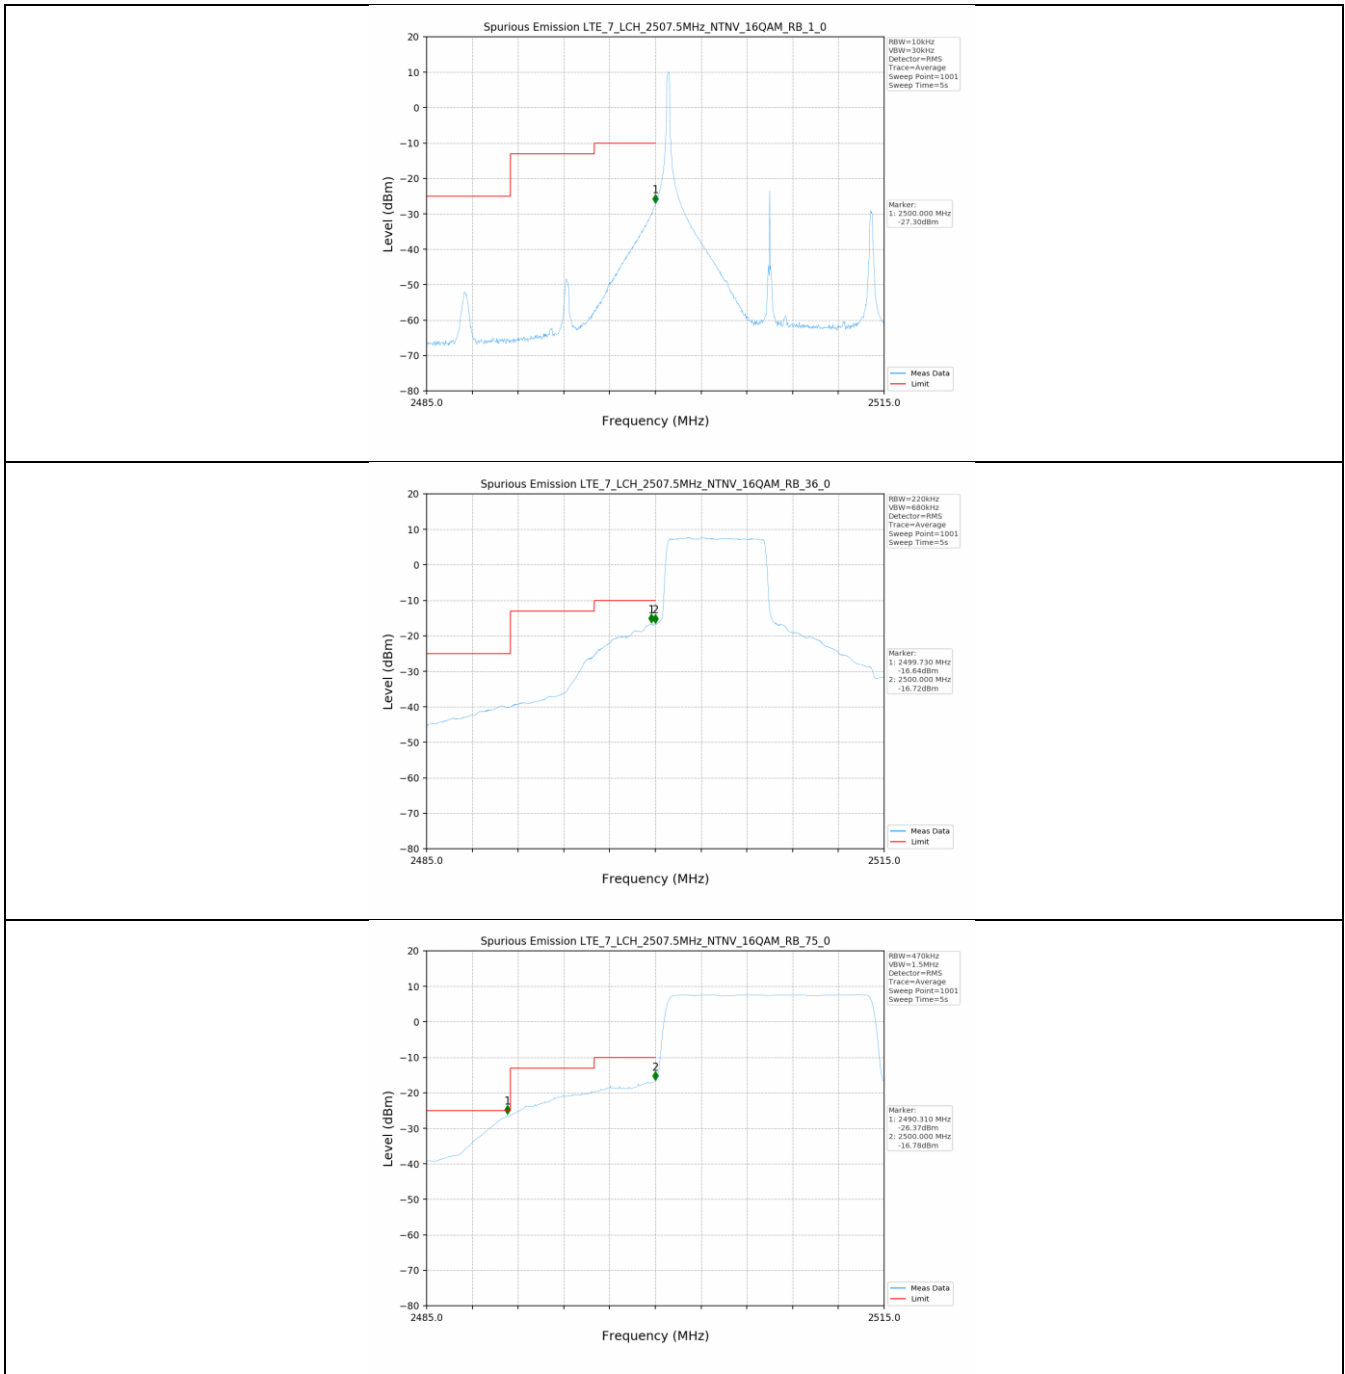

Test Band: 7 _ 20MHz Bandwidth							
Test Mode	RB Allocation		Test result (dB)			Limit (dB)	Verdict
	Size	Offset	LCH	MCH	HCH		
QPSK	100	0	7.07	7.27	7.20	13	PASS
16QAM	100	0	7.45	7.51	7.49	13	PASS

4.2 Test Graph

5. Spurious Emission

5.1 Test Graph

5.1 Test Graph

5.1 Test Graph

5.1 Test Graph