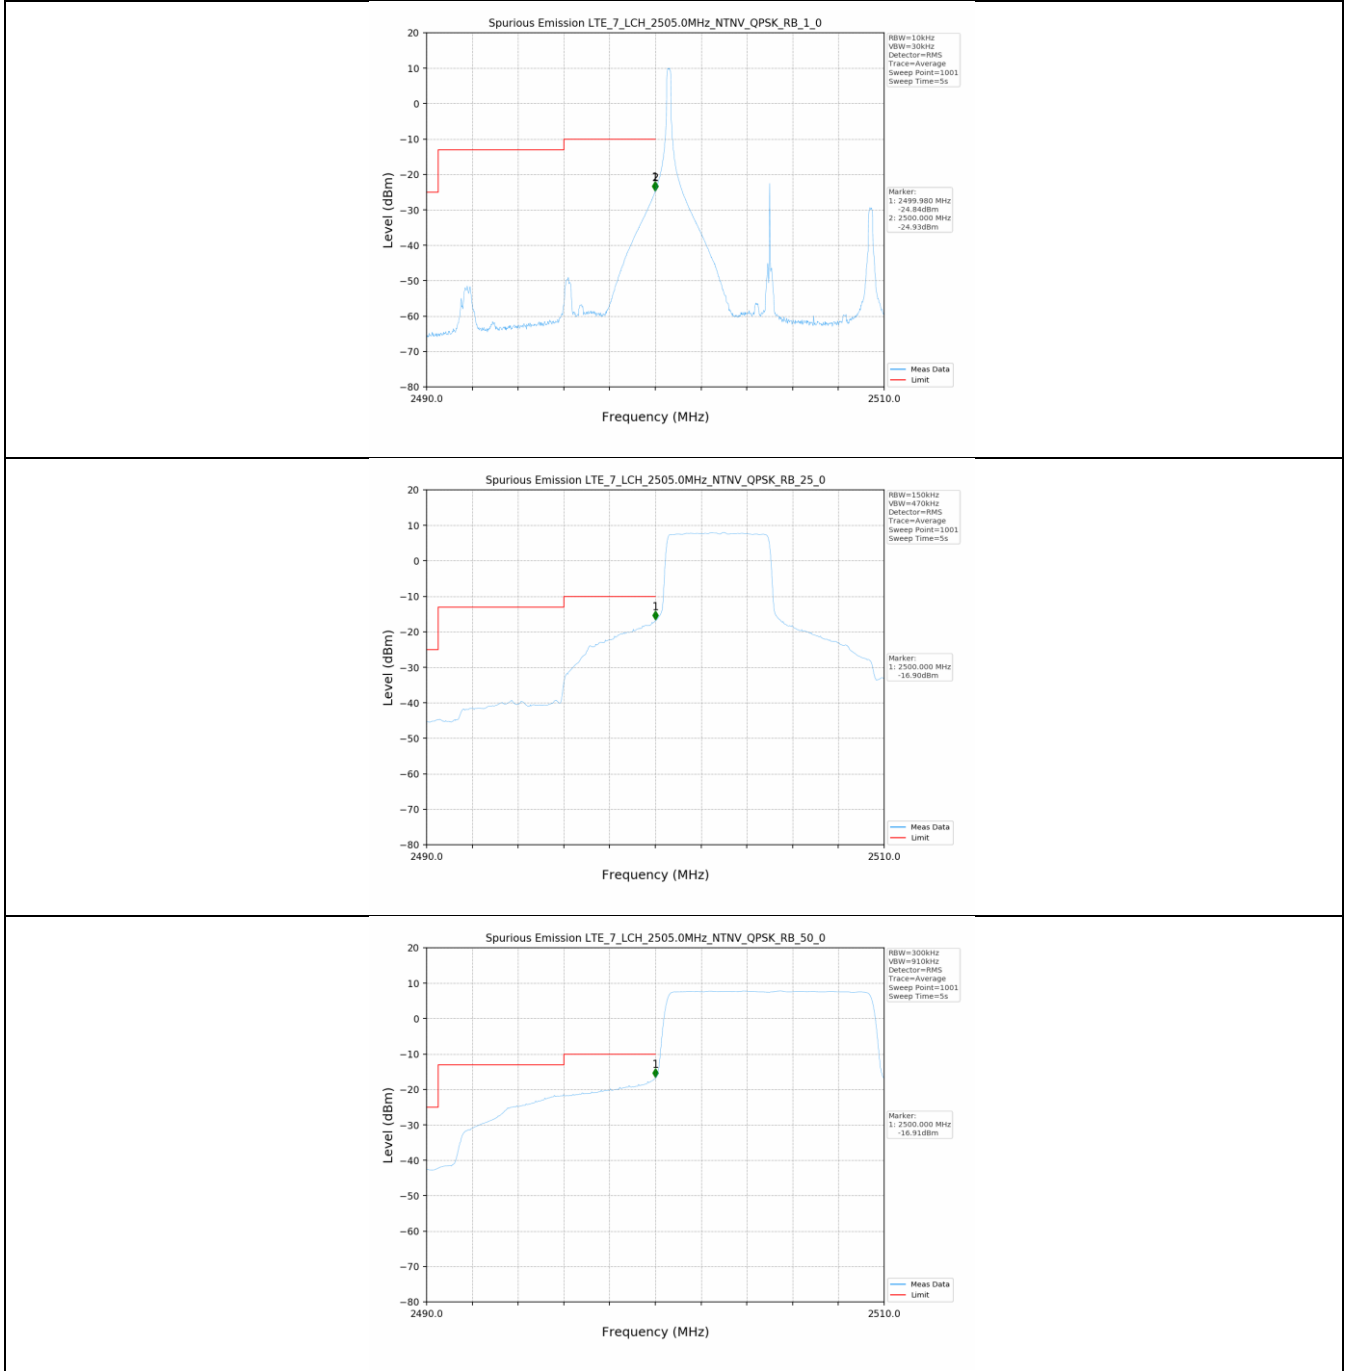

Test Band: 7 _ 20MHz Bandwidth							
Test Mode	RB Allocation		Test result (dB)			Limit (dB)	Verdict
	Size	Offset	LCH	MCH	HCH		
QPSK	100	0	7.07	7.27	7.20	13	PASS
16QAM	100	0	7.45	7.51	7.49	13	PASS

4.2 Test Graph

5. Spurious Emission

5.1 Test Graph

5.1 Test Graph

5.1 Test Graph

5.1 Test Graph