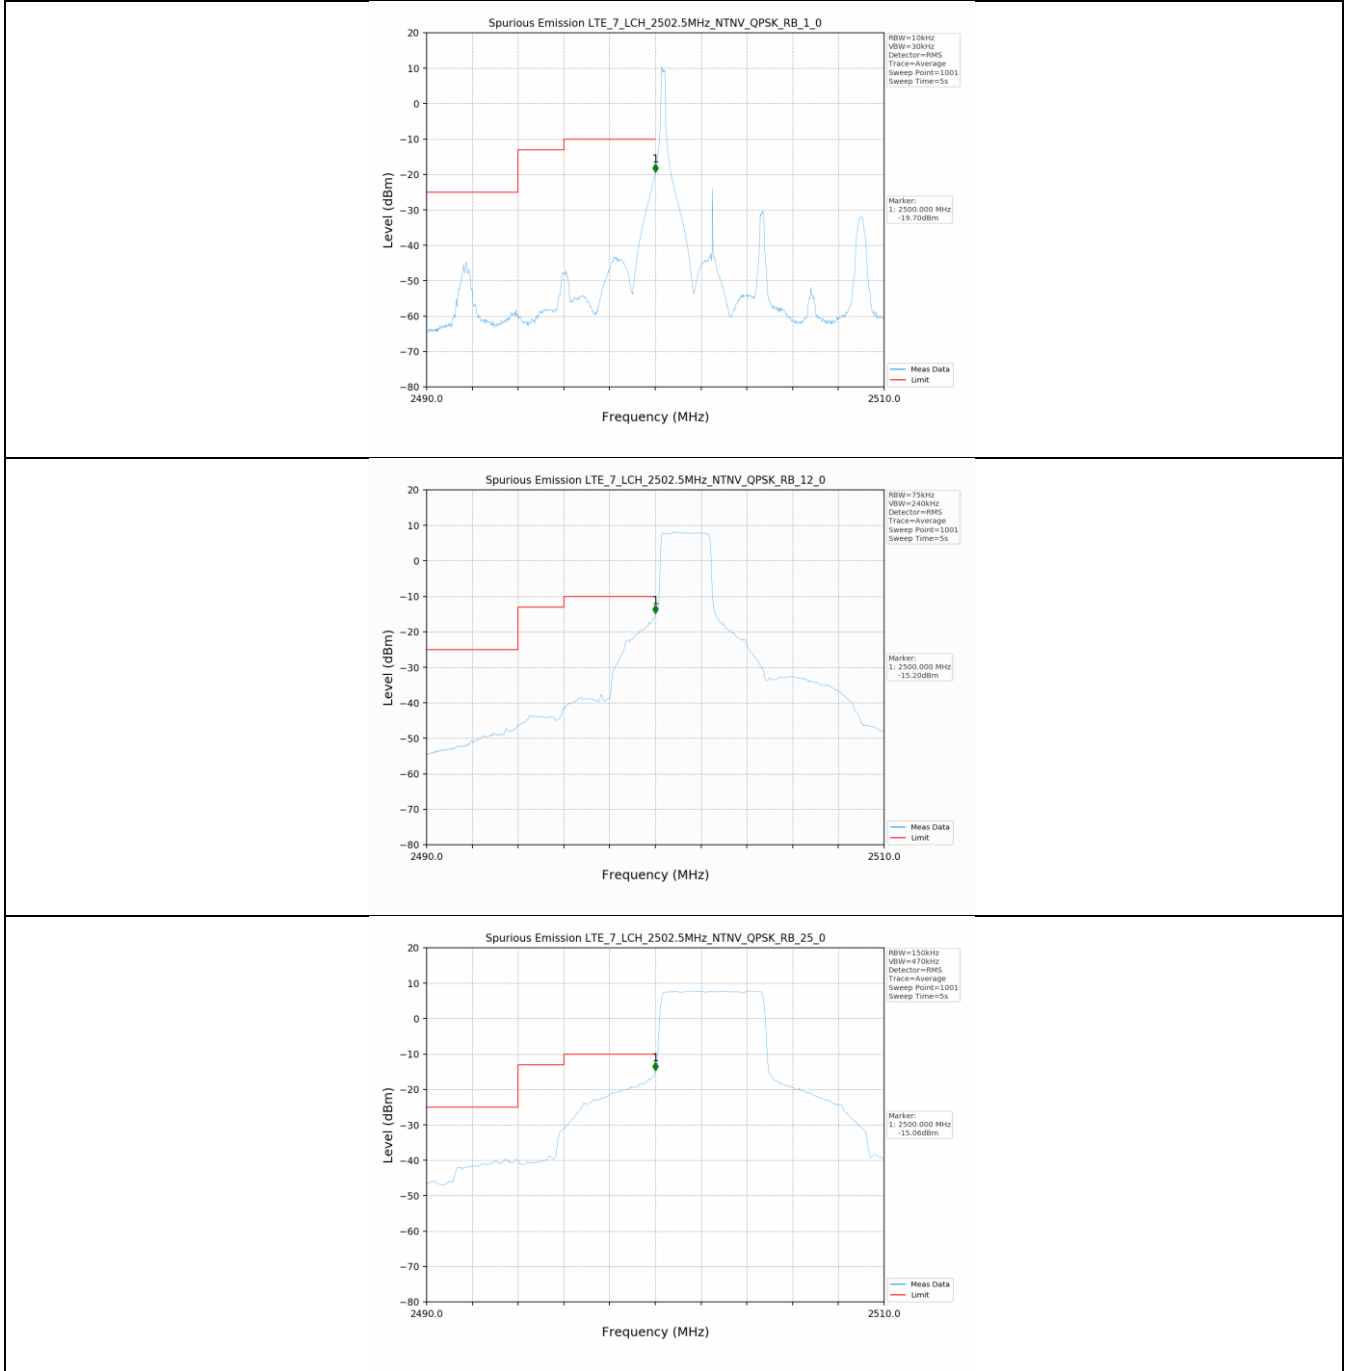

Test Band: 7 _ 20MHz Bandwidth							
Test Mode	RB Allocation		Test result (dB)			Limit (dB)	Verdict
	Size	Offset	LCH	MCH	HCH		
QPSK	100	0	7.07	7.27	7.20	13	PASS
16QAM	100	0	7.45	7.51	7.49	13	PASS

4.2 Test Graph

5. Spurious Emission

5.1 Test Graph

5.1 Test Graph

5.1 Test Graph

5.1 Test Graph