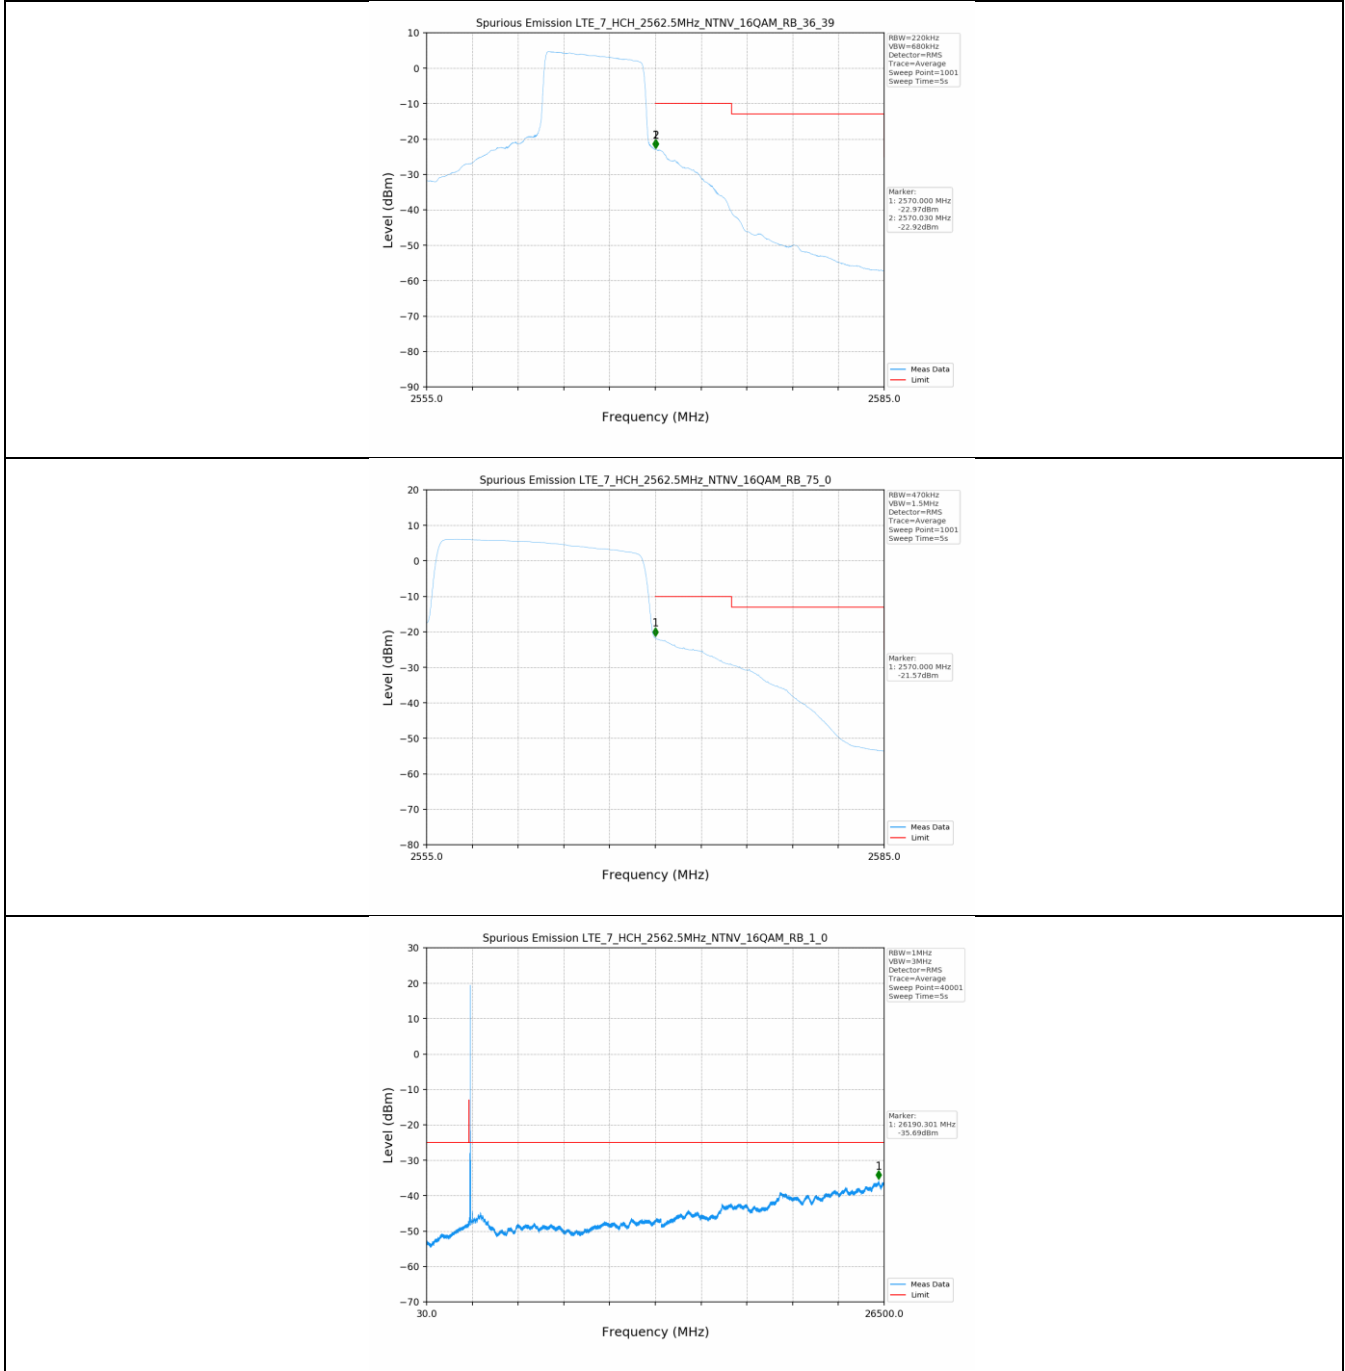

Test Band: 7 _ 20MHz Bandwidth							
Test Mode	RB Allocation		Test result (dB)			Limit (dB)	Verdict
	Size	Offset	LCH	MCH	HCH		
QPSK	100	0	7.07	7.27	7.20	13	PASS
16QAM	100	0	7.45	7.51	7.49	13	PASS

4.2 Test Graph

5. Spurious Emission

5.1 Test Graph

5.1 Test Graph

5.1 Test Graph

5.1 Test Graph