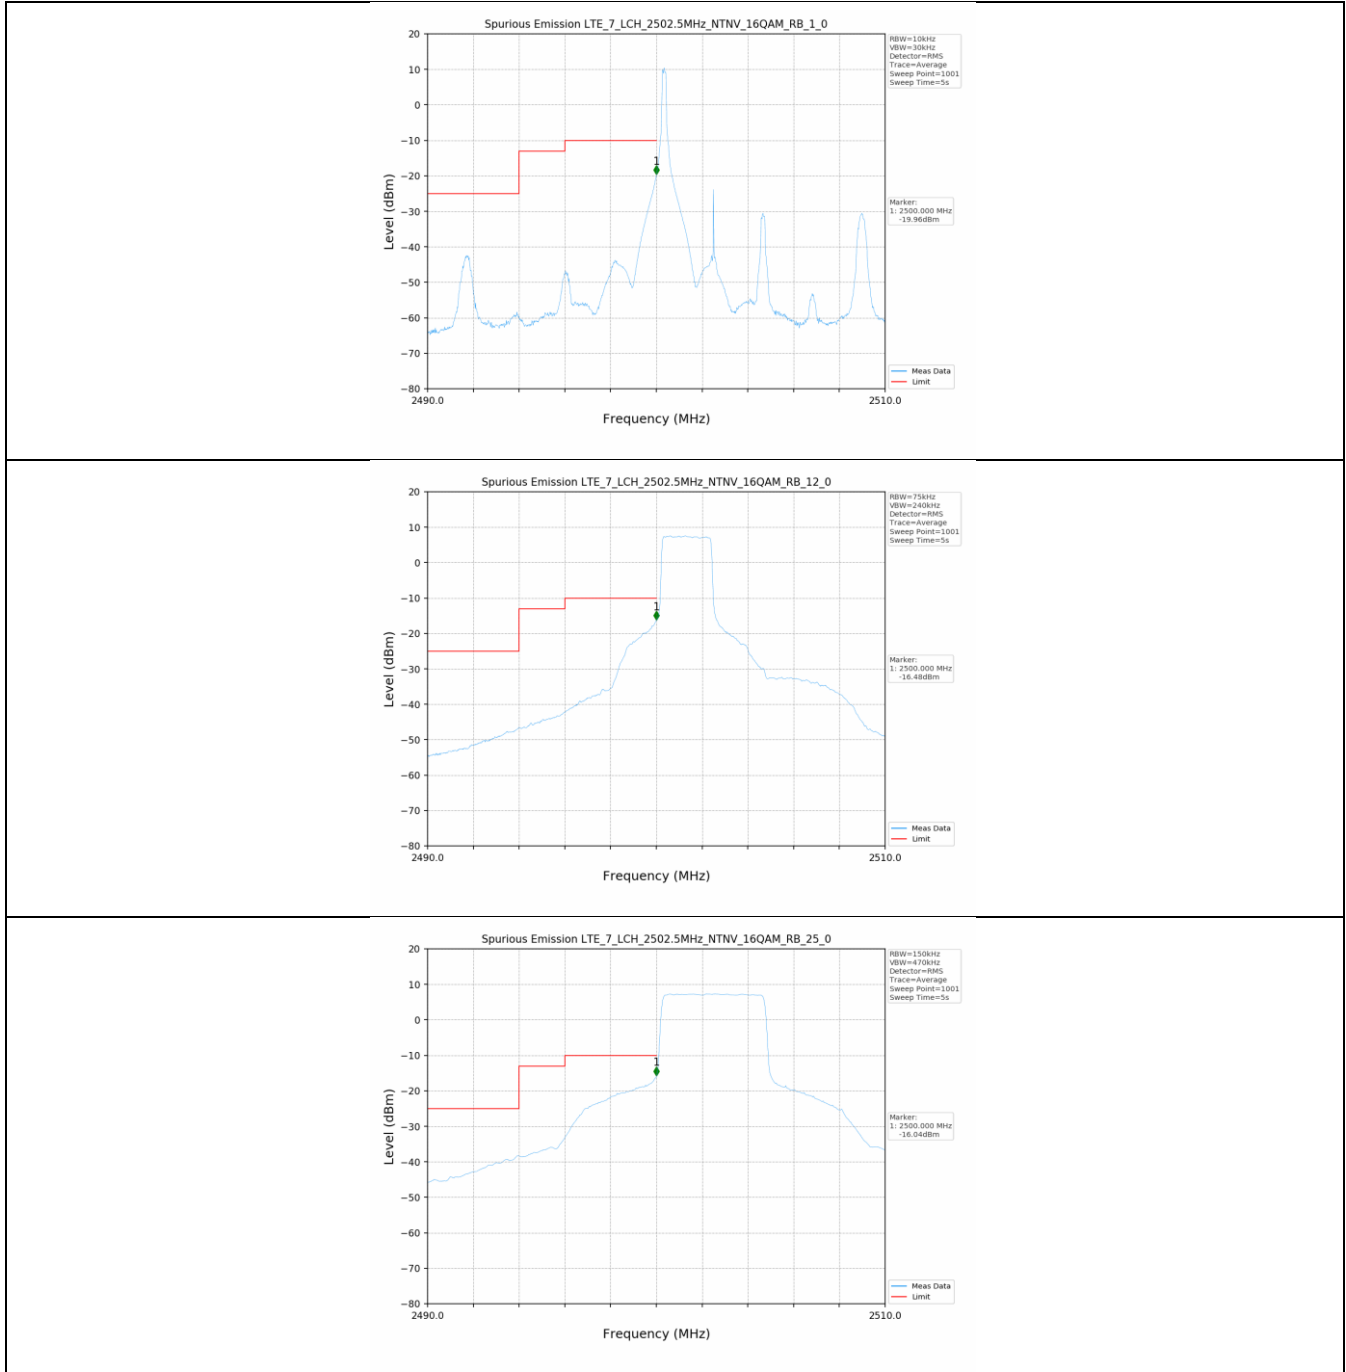

Test Band: 7 _ 20MHz Bandwidth							
Test Mode	RB Allocation		Test result (dB)			Limit (dB)	Verdict
	Size	Offset	LCH	MCH	HCH		
QPSK	100	0	7.07	7.27	7.20	13	PASS
16QAM	100	0	7.45	7.51	7.49	13	PASS

4.2 Test Graph

5. Spurious Emission

5.1 Test Graph

5.1 Test Graph

5.1 Test Graph

5.1 Test Graph