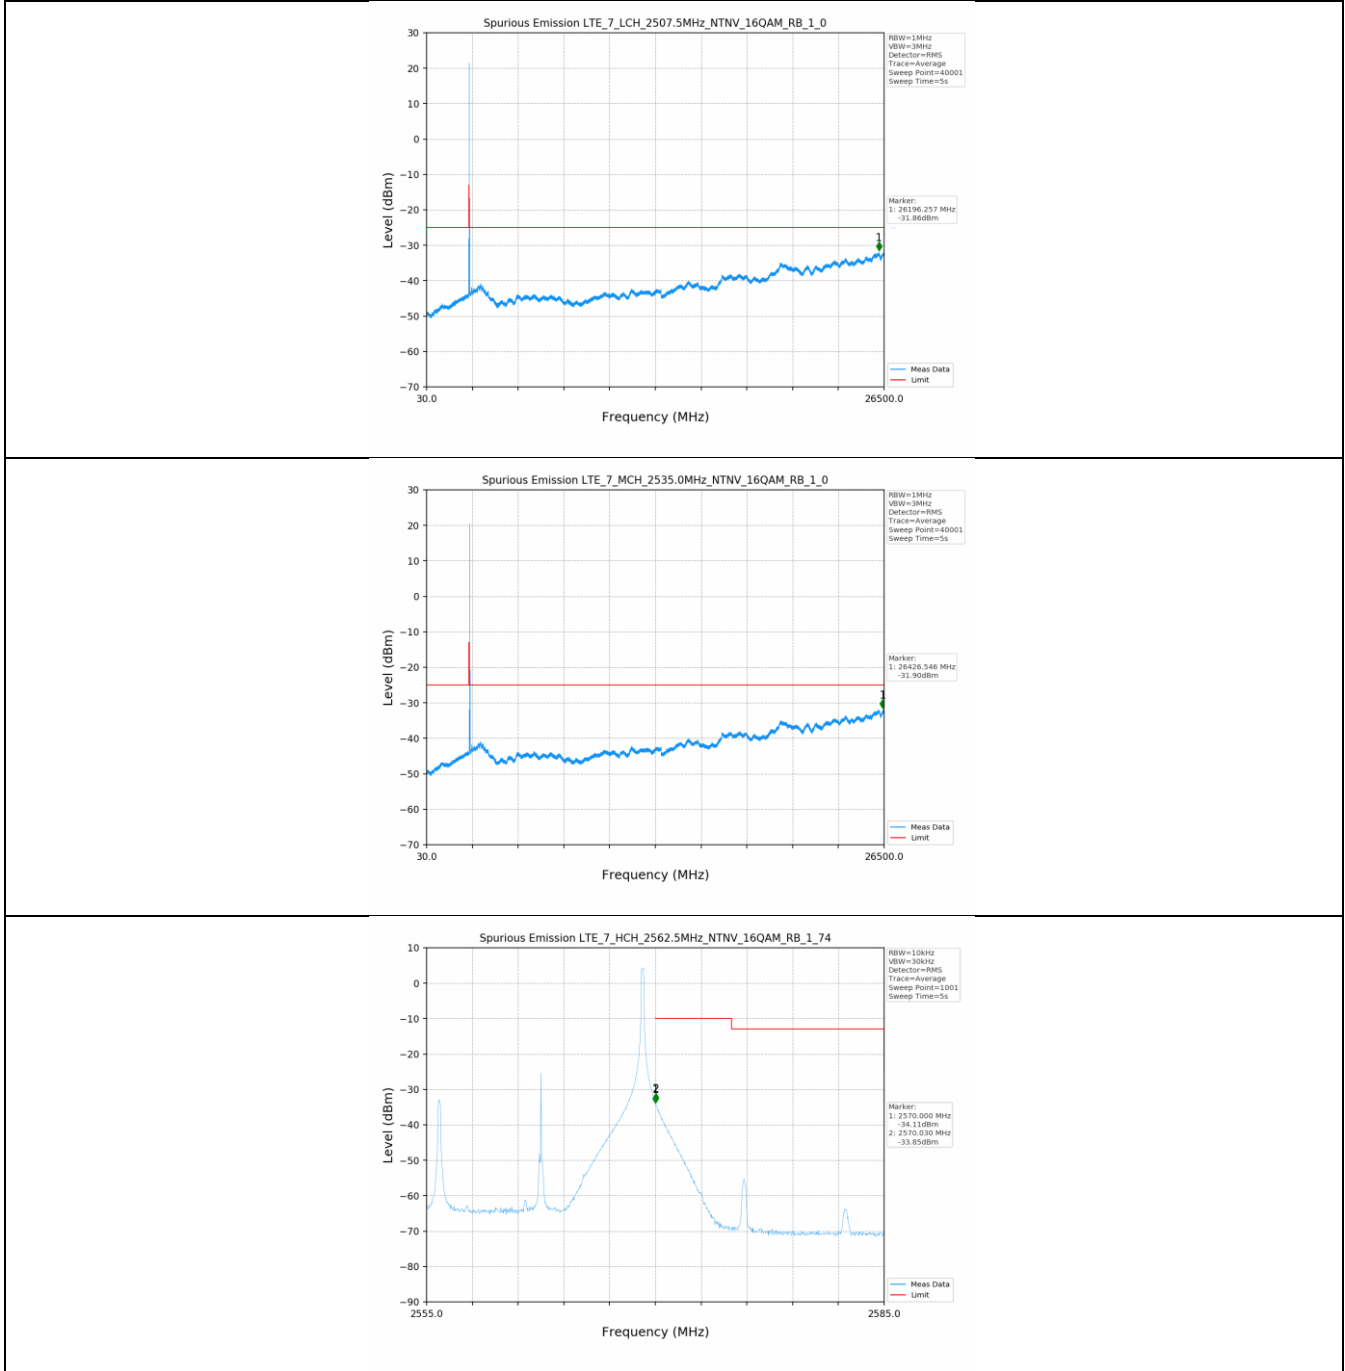

Test Band: 7 _ 20MHz Bandwidth							
Test Mode	RB Allocation		Test result (dB)			Limit (dB)	Verdict
	Size	Offset	LCH	MCH	HCH		
QPSK	100	0	7.07	7.27	7.20	13	PASS
16QAM	100	0	7.45	7.51	7.49	13	PASS

4.2 Test Graph

5. Spurious Emission

5.1 Test Graph

5.1 Test Graph

5.1 Test Graph

5.1 Test Graph