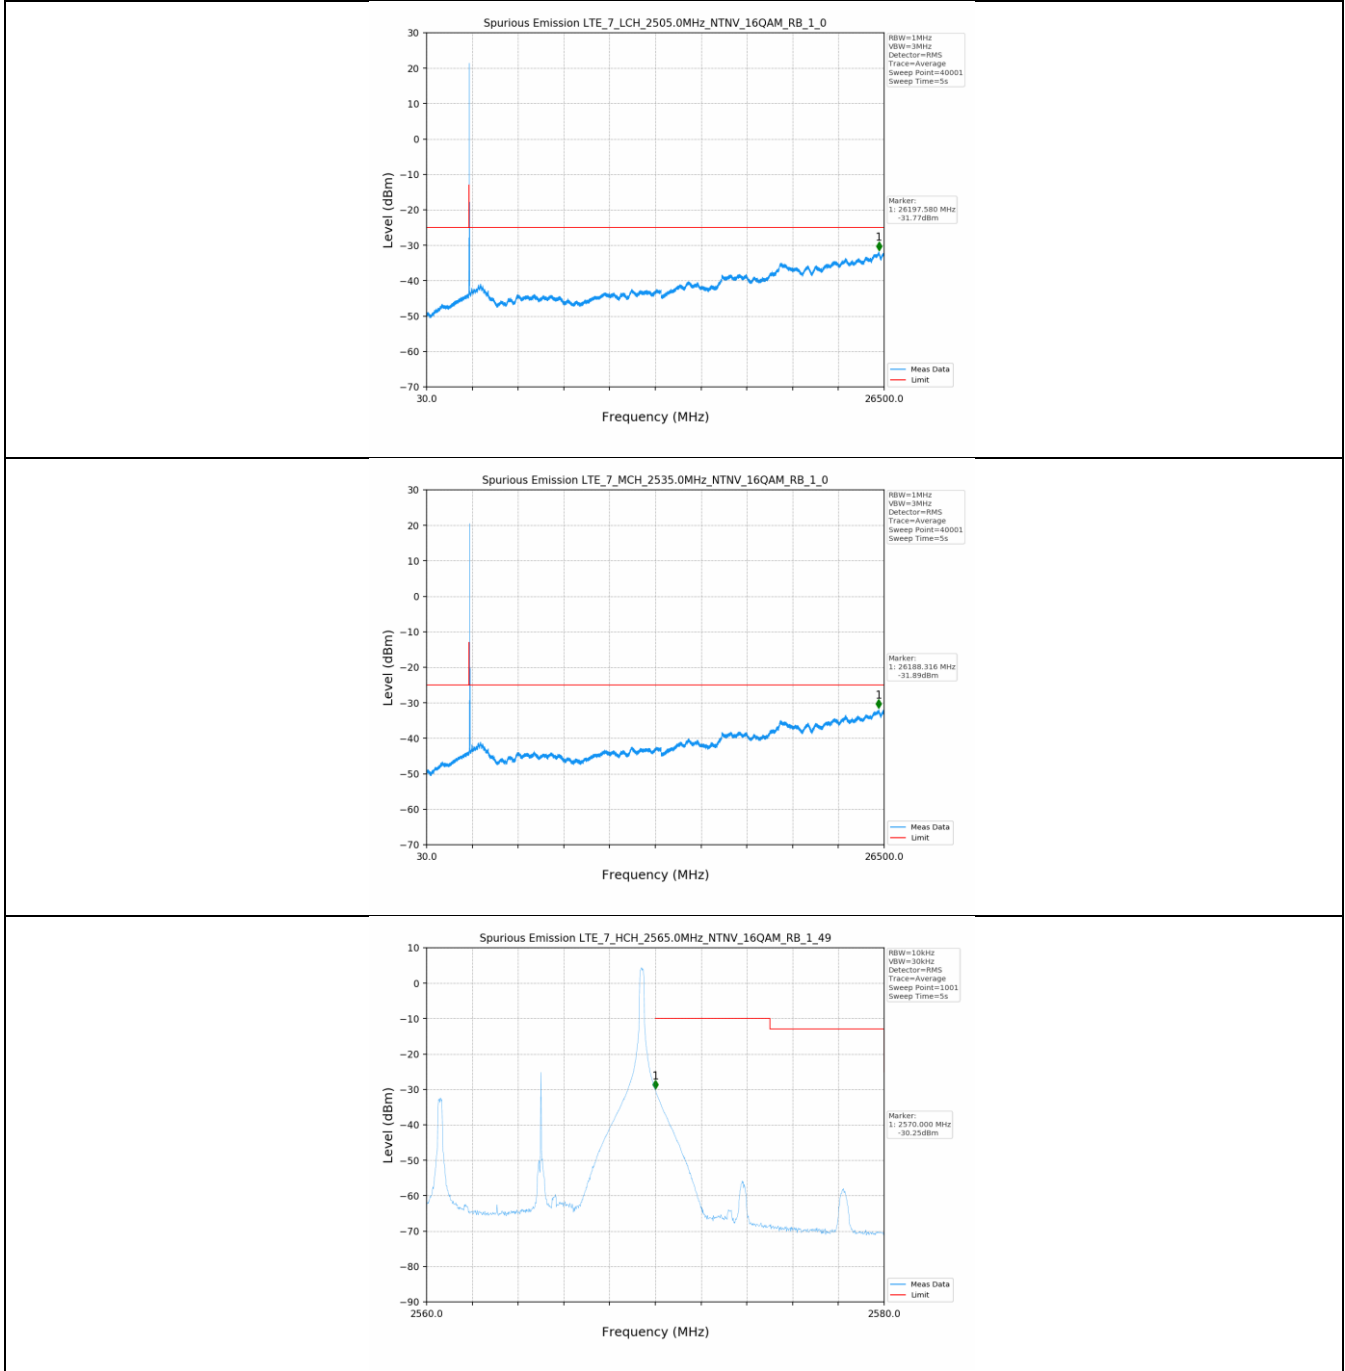

Test Band: 7 _ 20MHz Bandwidth							
Test Mode	RB Allocation		Test result (dB)			Limit (dB)	Verdict
	Size	Offset	LCH	MCH	HCH		
QPSK	100	0	7.07	7.27	7.20	13	PASS
16QAM	100	0	7.45	7.51	7.49	13	PASS

4.2 Test Graph

5. Spurious Emission

5.1 Test Graph

5.1 Test Graph

5.1 Test Graph

5.1 Test Graph