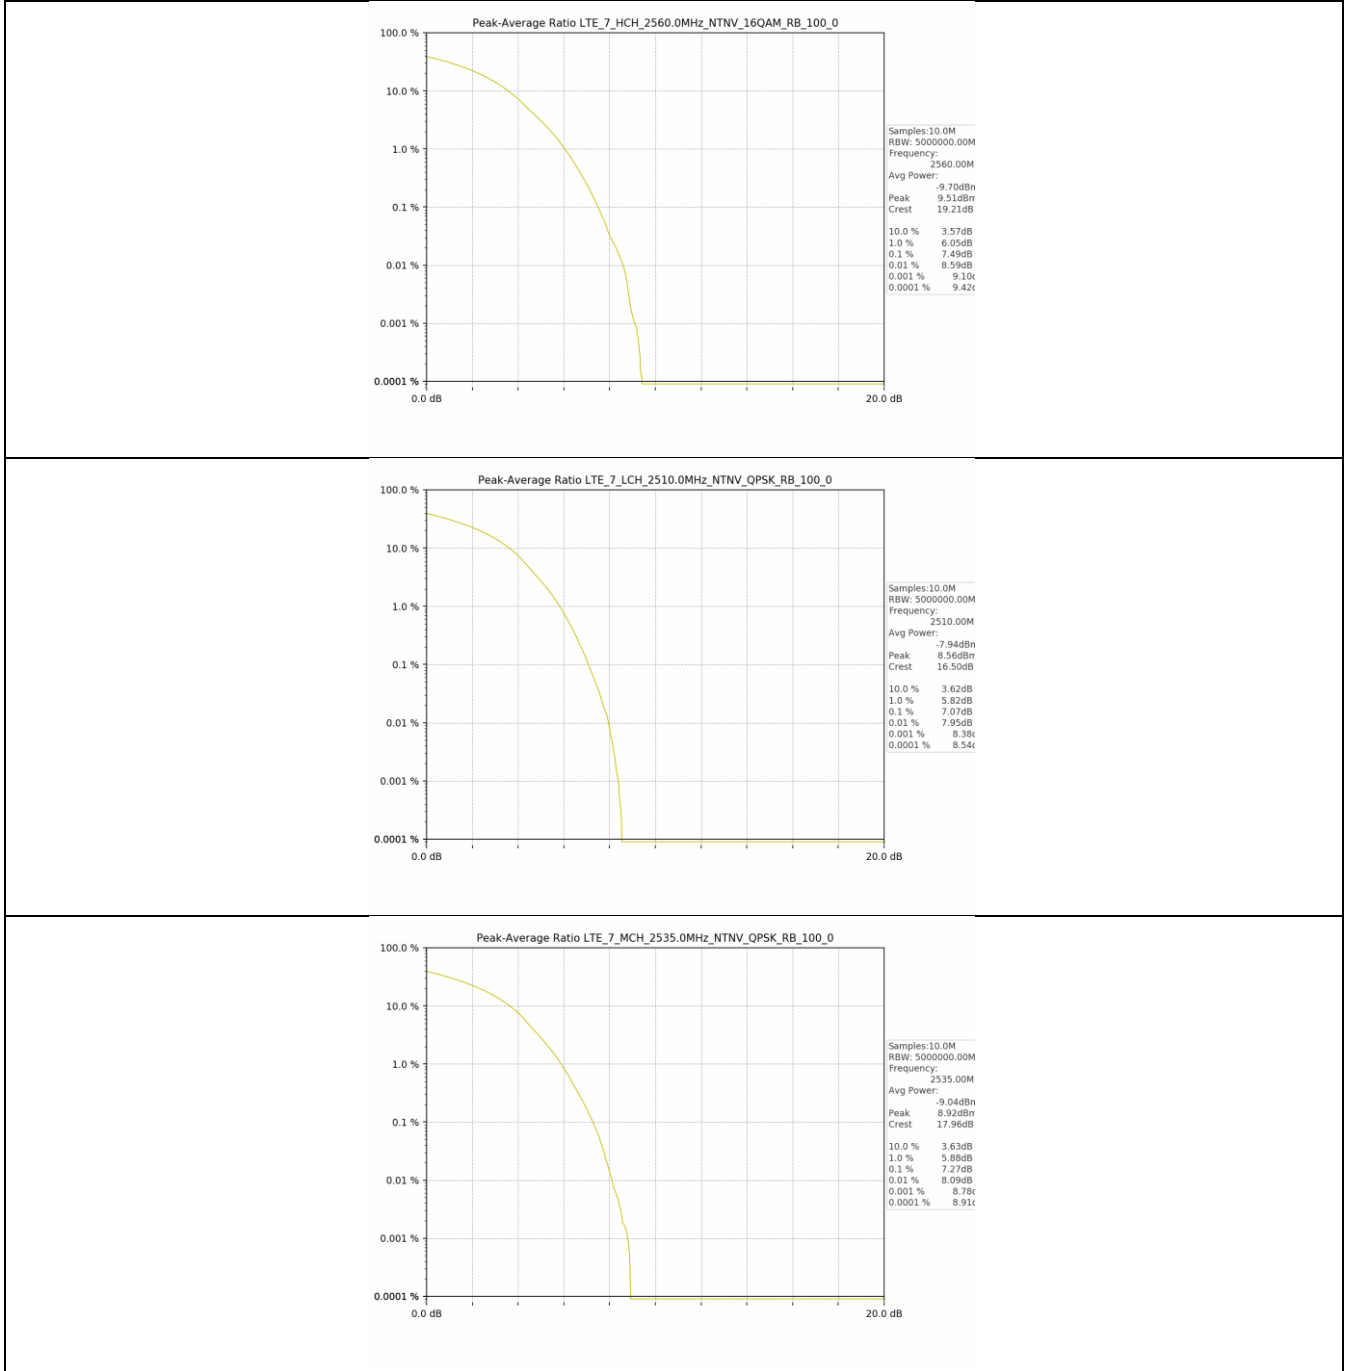

Test Band: 7 _ 20MHz Bandwidth							
Test Mode	RB Allocation		Test result (dB)			Limit (dB)	Verdict
	Size	Offset	LCH	MCH	HCH		
QPSK	100	0	7.07	7.27	7.20	13	PASS
16QAM	100	0	7.45	7.51	7.49	13	PASS

4.2 Test Graph

5. Spurious Emission

5.1 Test Graph

5.1 Test Graph

5.1 Test Graph

5.1 Test Graph