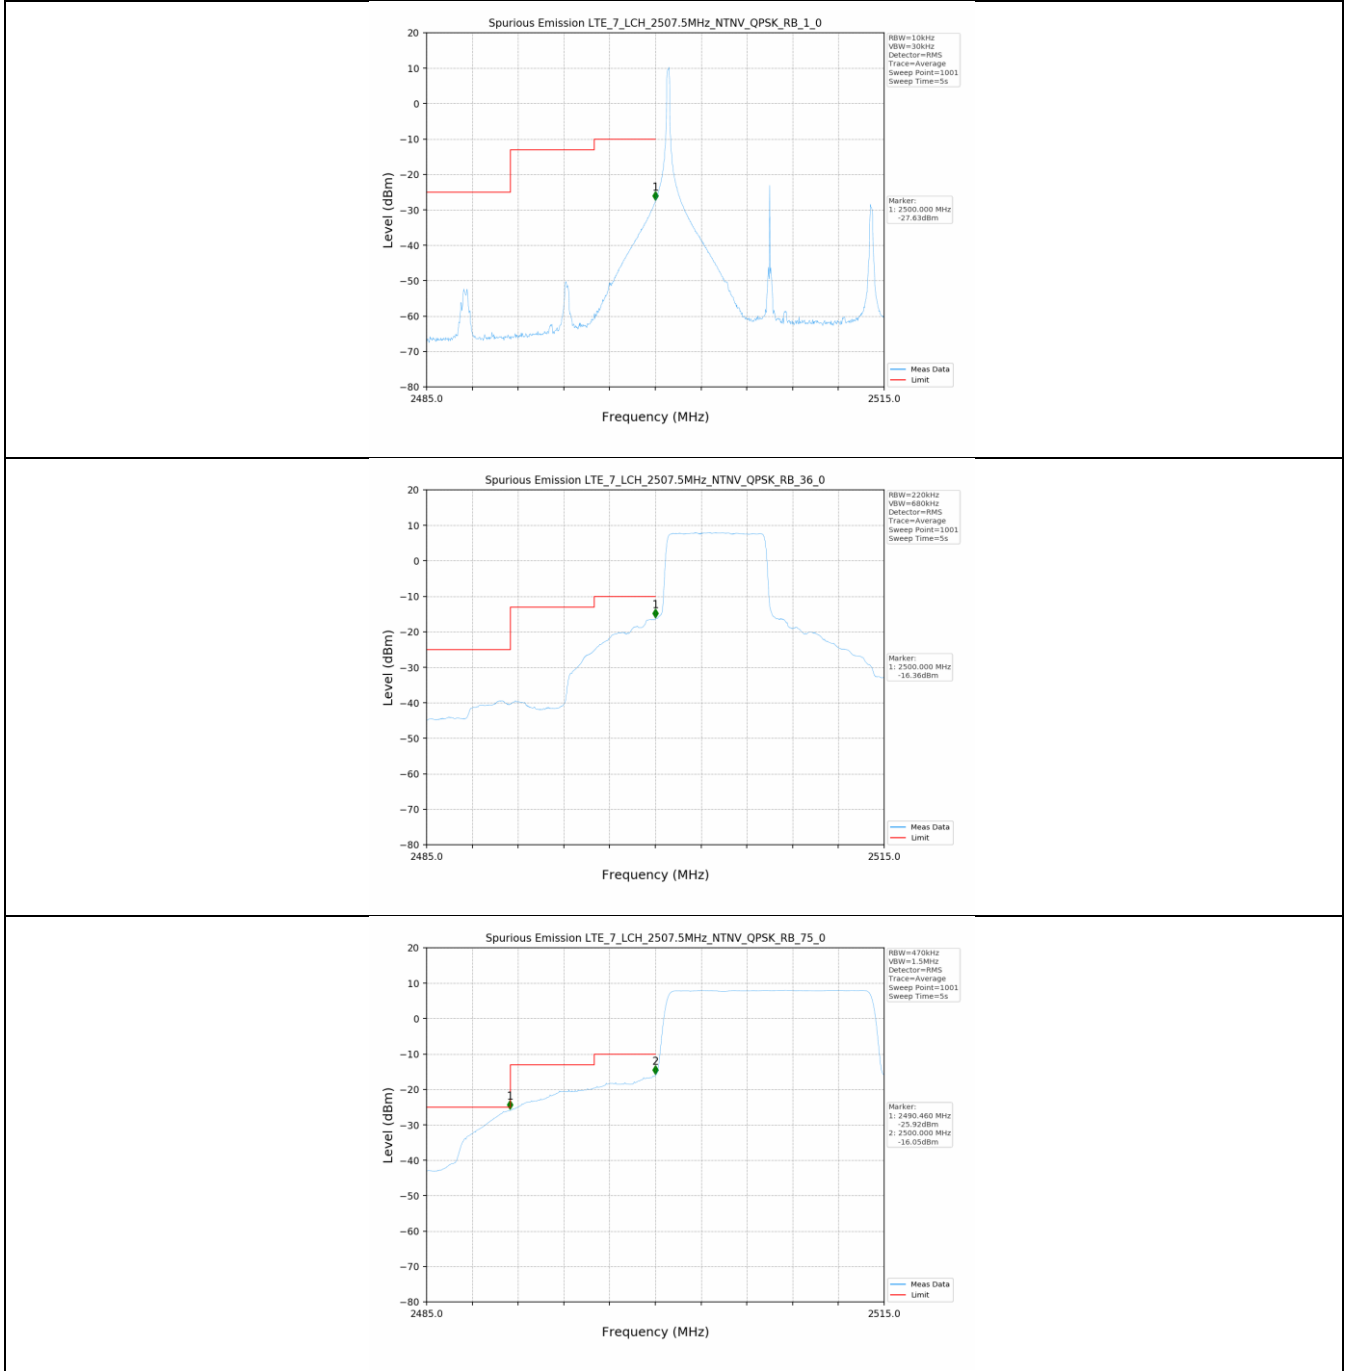

Test Band: 7 _ 20MHz Bandwidth							
Test Mode	RB Allocation		Test result (dB)			Limit (dB)	Verdict
	Size	Offset	LCH	MCH	HCH		
QPSK	100	0	7.07	7.27	7.20	13	PASS
16QAM	100	0	7.45	7.51	7.49	13	PASS

4.2 Test Graph

5. Spurious Emission

5.1 Test Graph

5.1 Test Graph

5.1 Test Graph

5.1 Test Graph