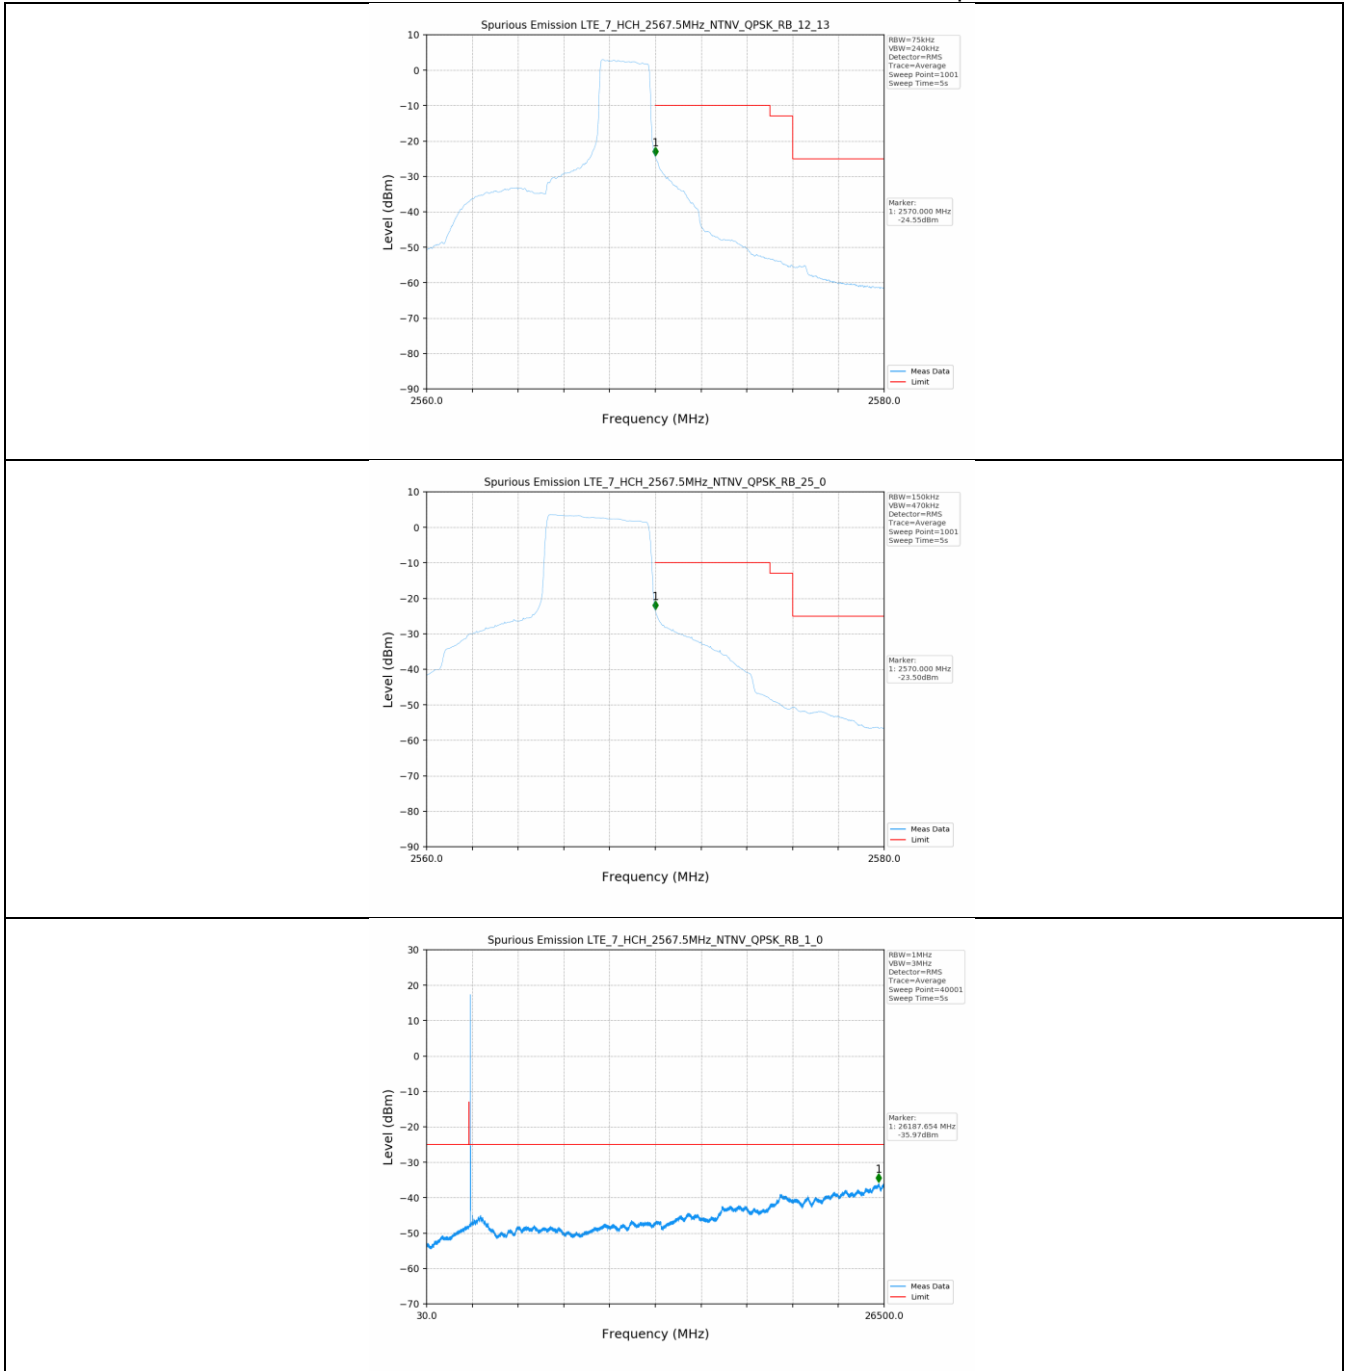

Test Band: 7 _ 20MHz Bandwidth							
Test Mode	RB Allocation		Test result (dB)			Limit (dB)	Verdict
	Size	Offset	LCH	MCH	HCH		
QPSK	100	0	7.07	7.27	7.20	13	PASS
16QAM	100	0	7.45	7.51	7.49	13	PASS

4.2 Test Graph

5. Spurious Emission

5.1 Test Graph

5.1 Test Graph

5.1 Test Graph

5.1 Test Graph