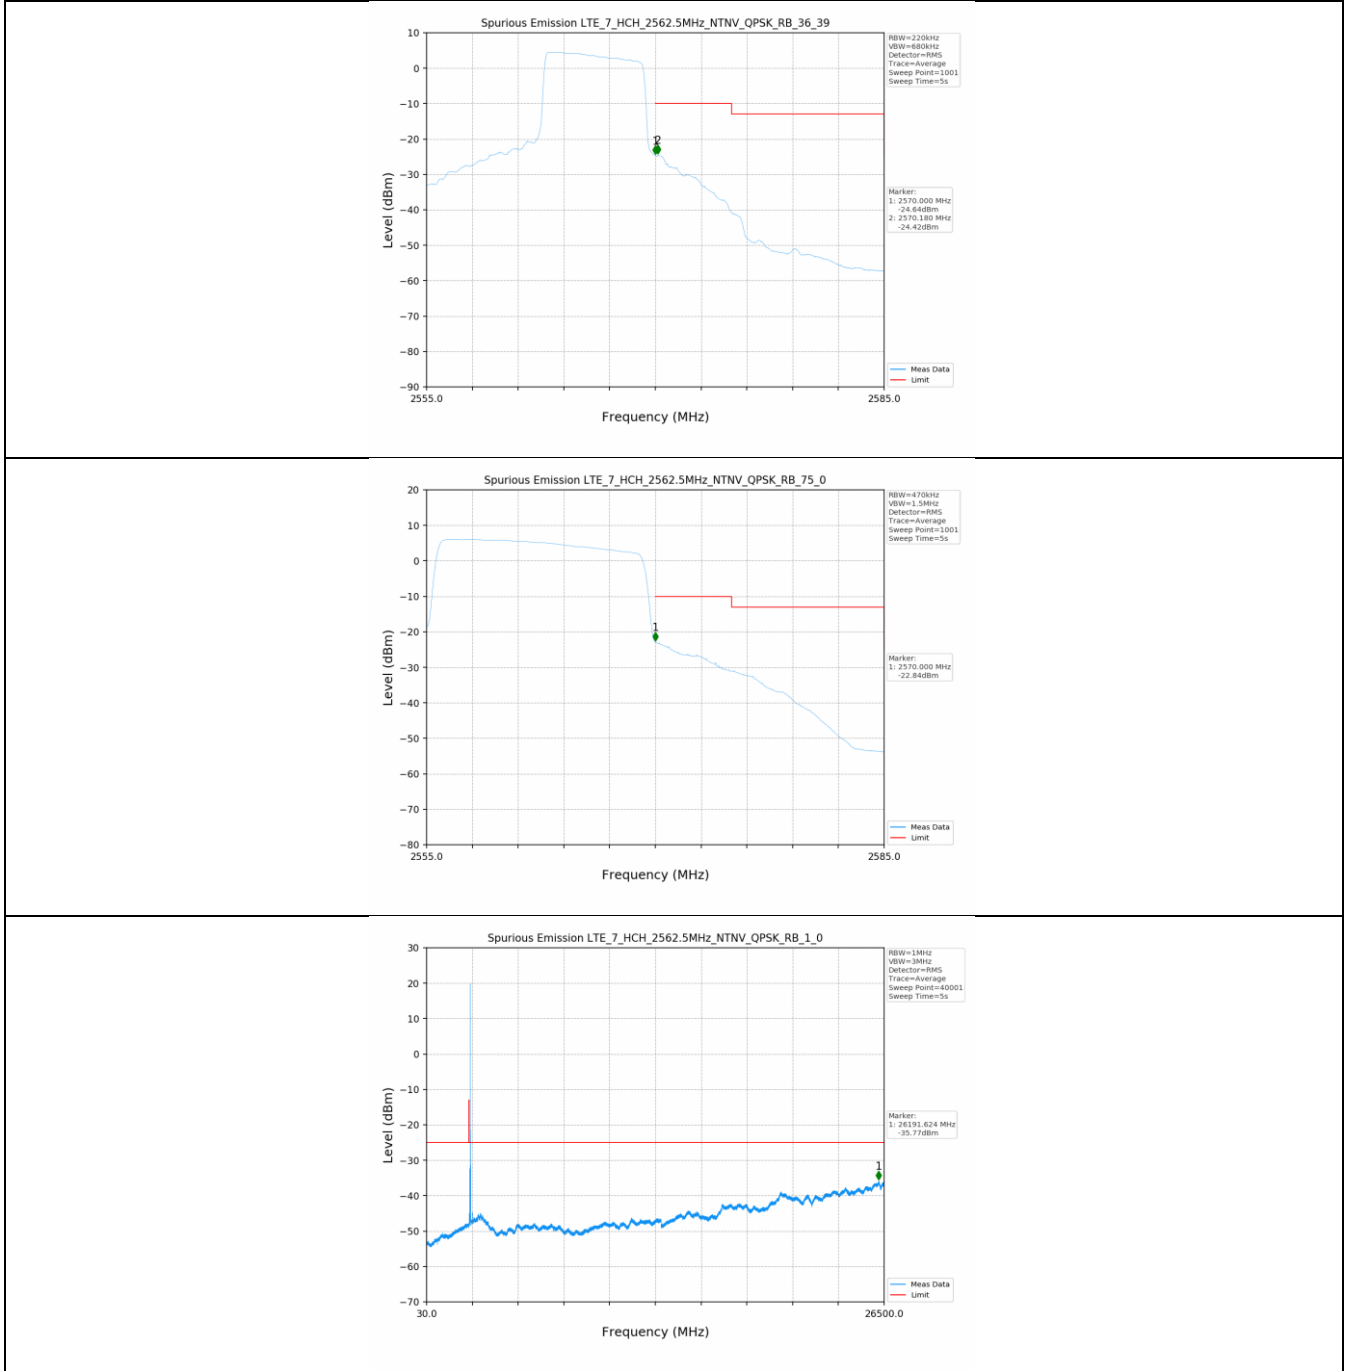

Test Band: 7 _ 20MHz Bandwidth							
Test Mode	RB Allocation		Test result (dB)			Limit (dB)	Verdict
	Size	Offset	LCH	MCH	HCH		
QPSK	100	0	7.07	7.27	7.20	13	PASS
16QAM	100	0	7.45	7.51	7.49	13	PASS

4.2 Test Graph

5. Spurious Emission

5.1 Test Graph

5.1 Test Graph

5.1 Test Graph

5.1 Test Graph