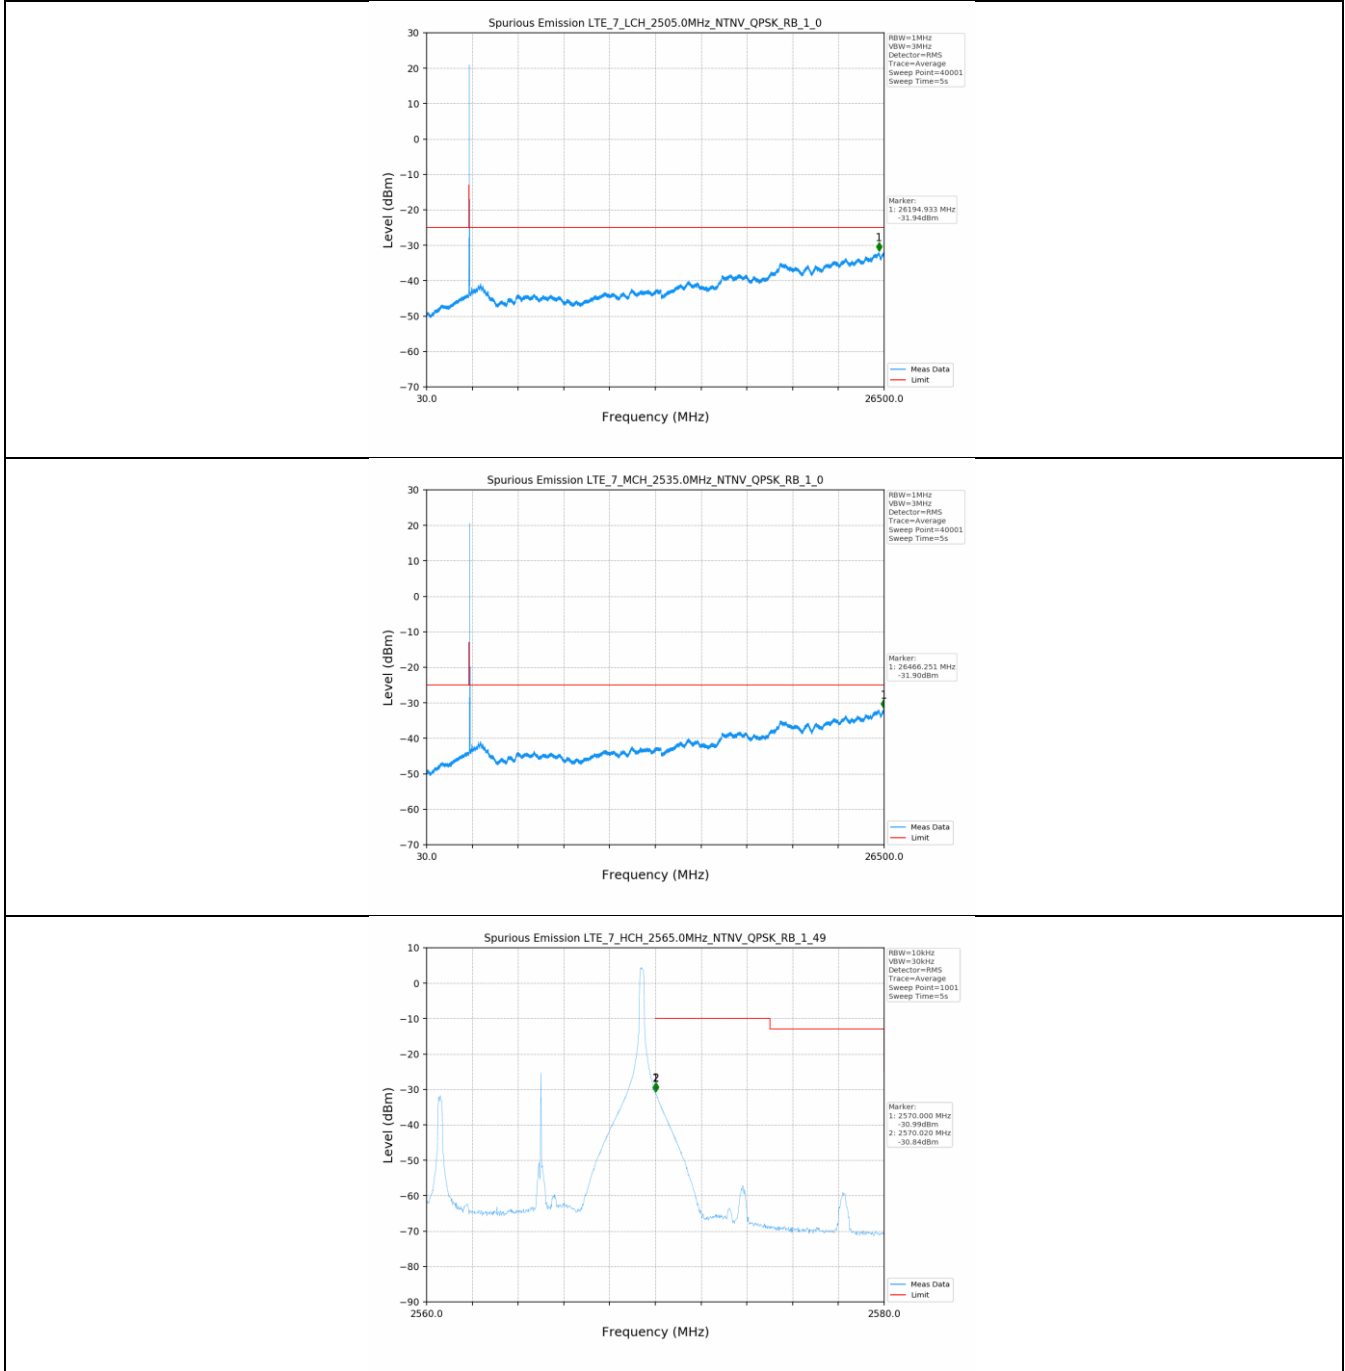

Test Band: 7 _ 20MHz Bandwidth							
Test Mode	RB Allocation		Test result (dB)			Limit (dB)	Verdict
	Size	Offset	LCH	MCH	HCH		
QPSK	100	0	7.07	7.27	7.20	13	PASS
16QAM	100	0	7.45	7.51	7.49	13	PASS

4.2 Test Graph

5. Spurious Emission

5.1 Test Graph

5.1 Test Graph

5.1 Test Graph

5.1 Test Graph