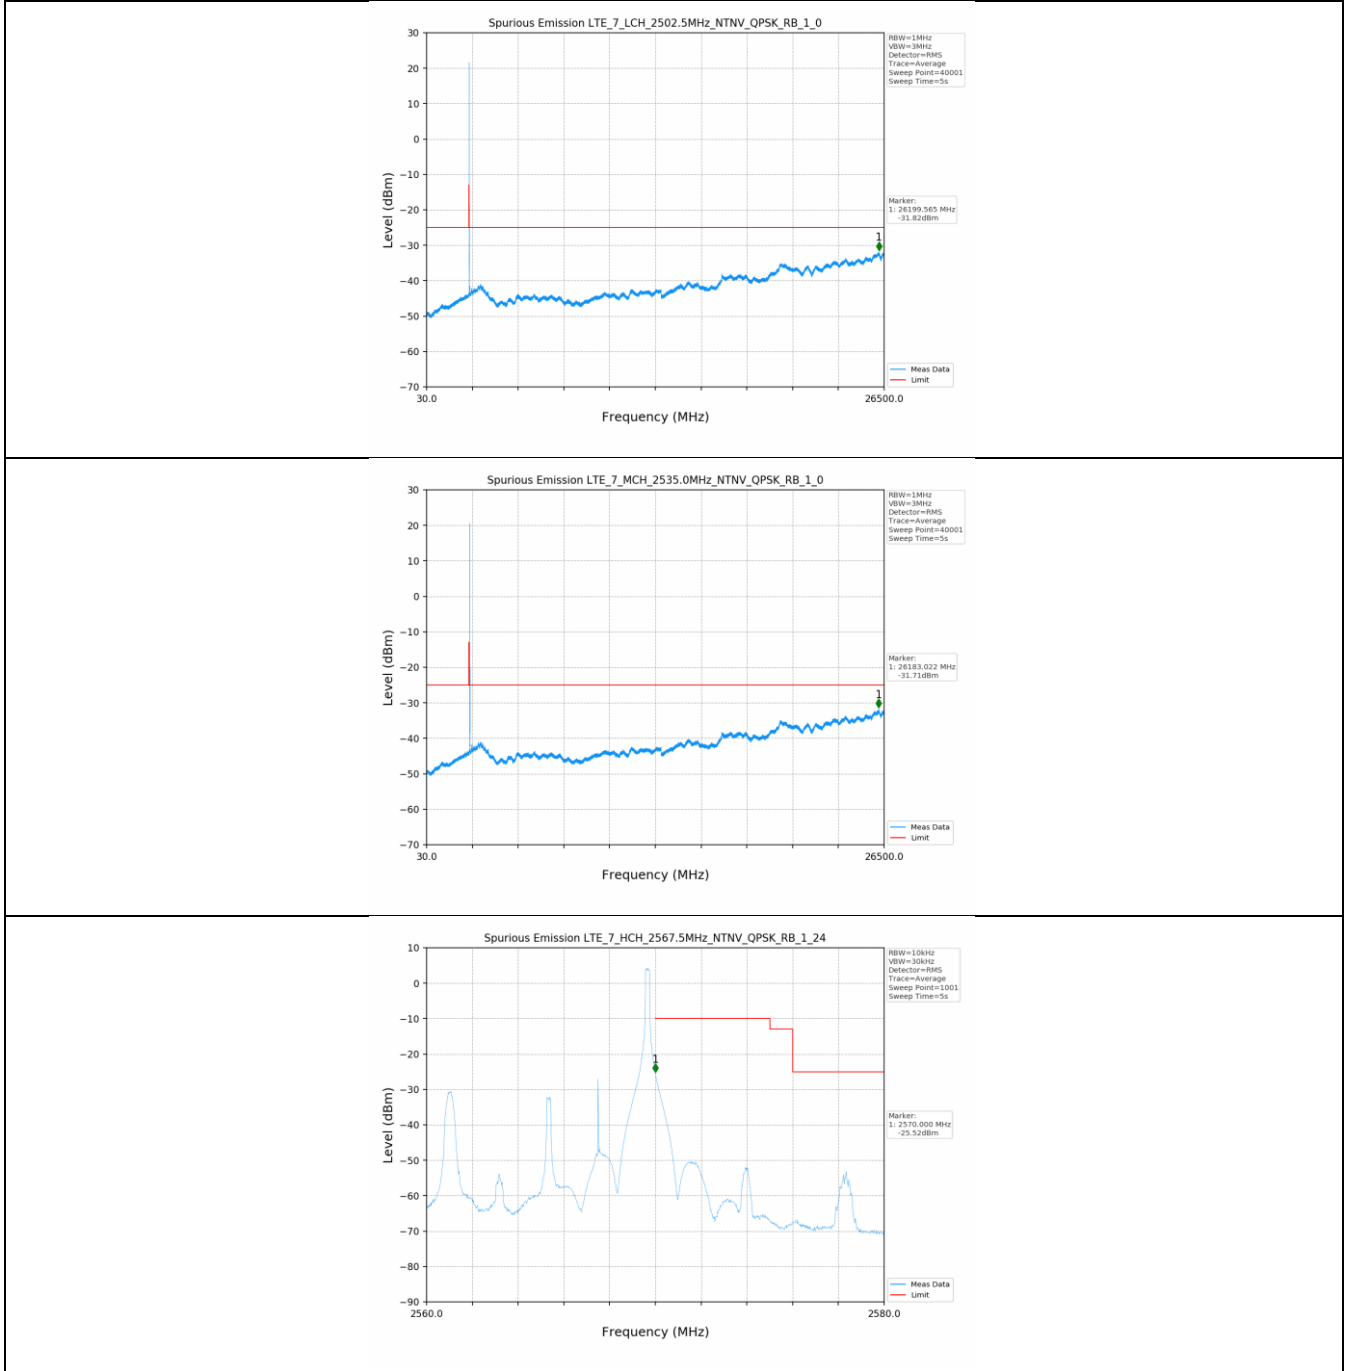

Test Band: 7 _ 20MHz Bandwidth							
Test Mode	RB Allocation		Test result (dB)			Limit (dB)	Verdict
	Size	Offset	LCH	MCH	HCH		
QPSK	100	0	7.07	7.27	7.20	13	PASS
16QAM	100	0	7.45	7.51	7.49	13	PASS

4.2 Test Graph

5. Spurious Emission

5.1 Test Graph

5.1 Test Graph

5.1 Test Graph

5.1 Test Graph