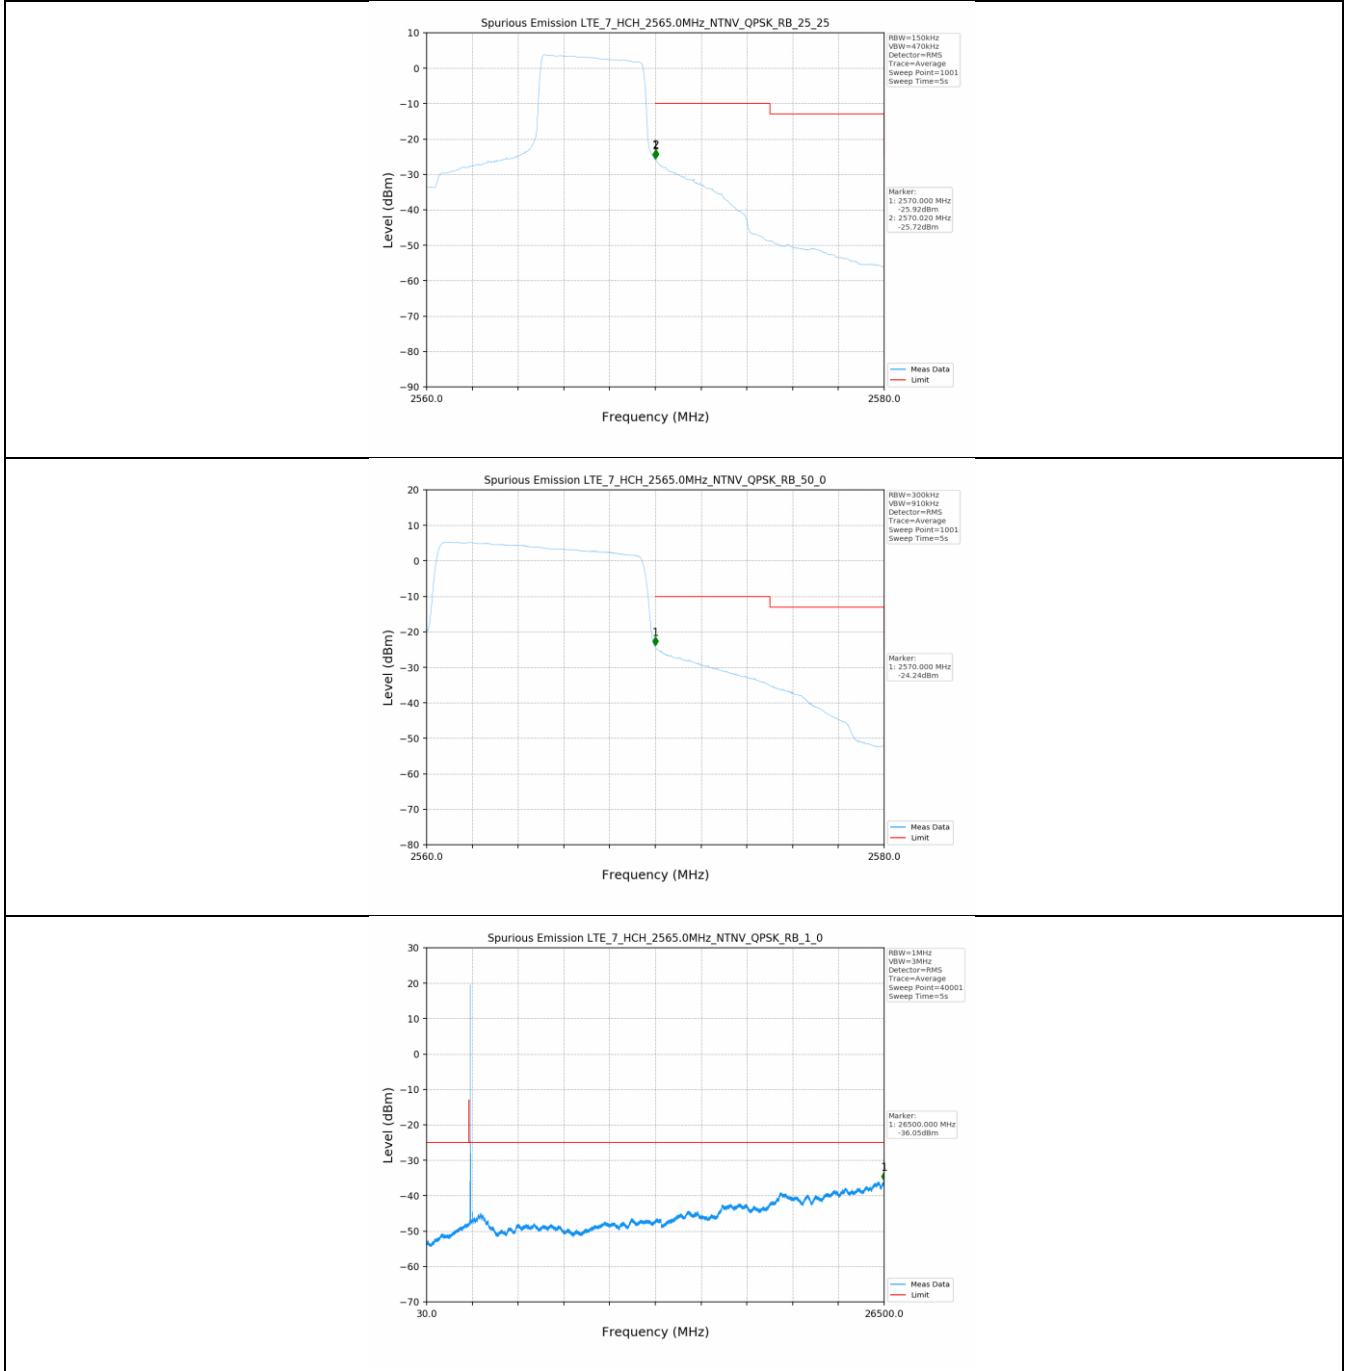

Test Band: 7 _ 20MHz Bandwidth							
Test Mode	RB Allocation		Test result (dB)			Limit (dB)	Verdict
	Size	Offset	LCH	MCH	HCH		
QPSK	100	0	7.07	7.27	7.20	13	PASS
16QAM	100	0	7.45	7.51	7.49	13	PASS

4.2 Test Graph

5. Spurious Emission

5.1 Test Graph

5.1 Test Graph

5.1 Test Graph

5.1 Test Graph