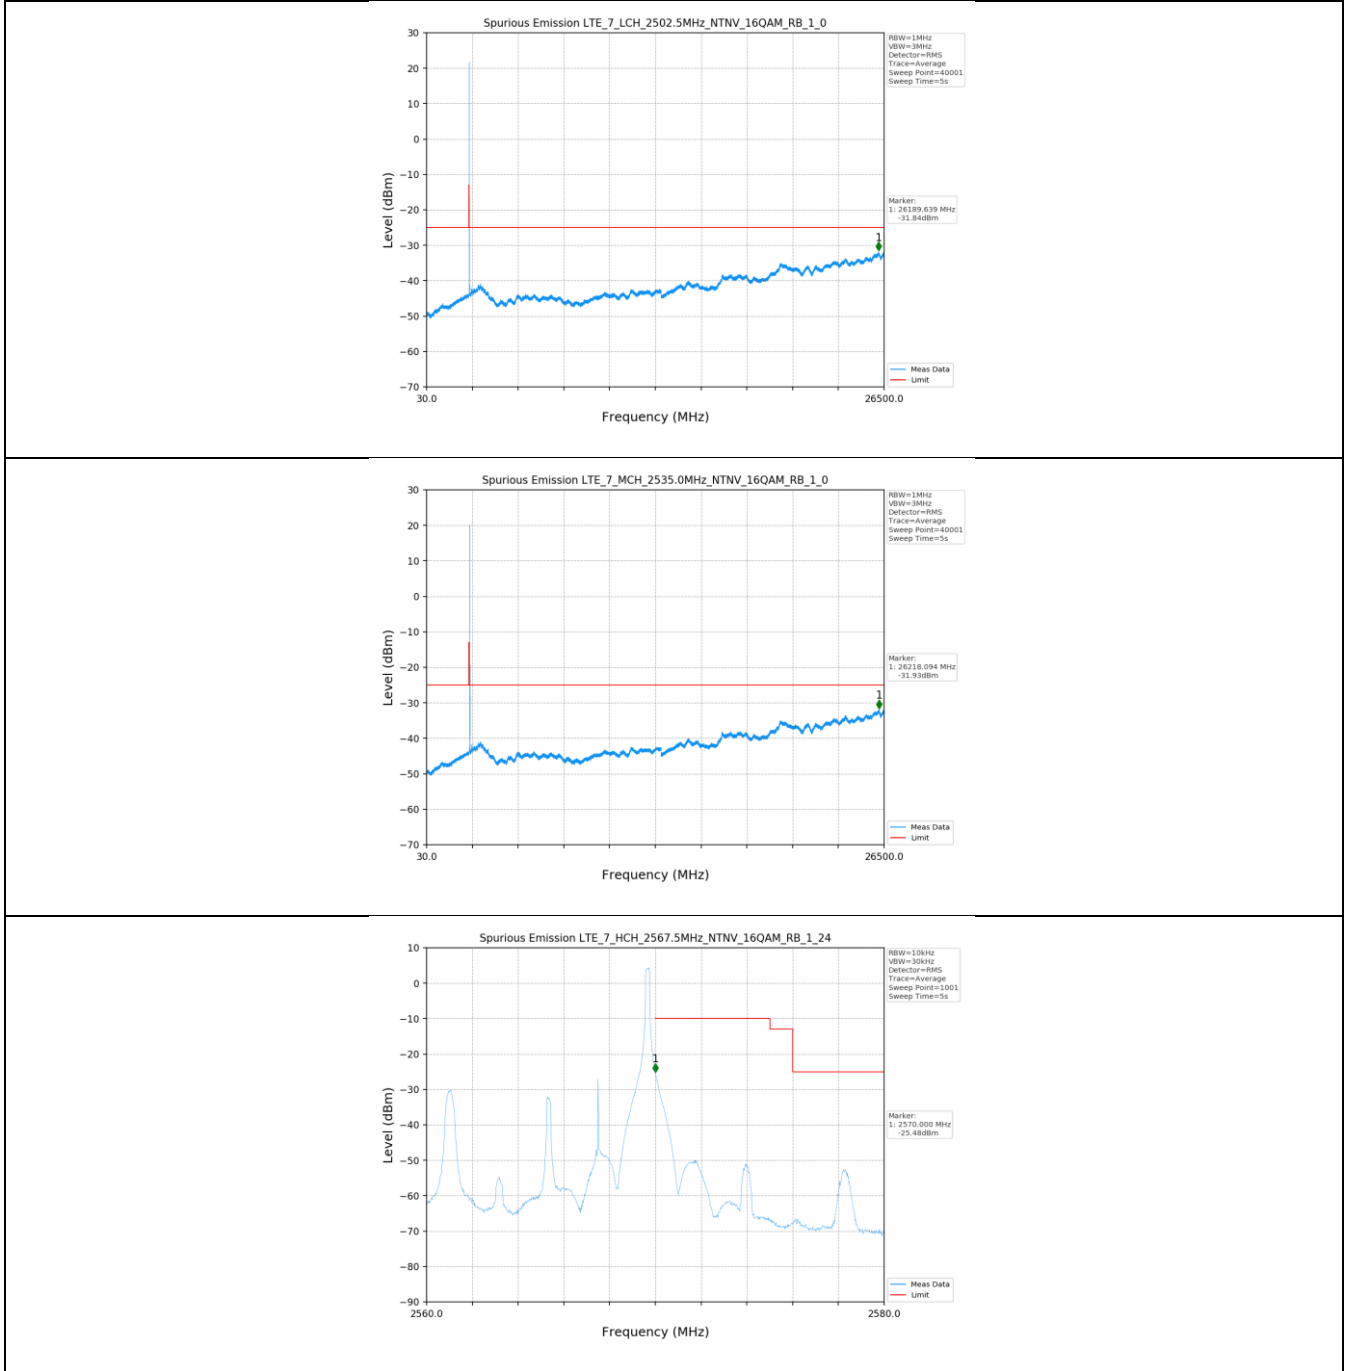

Test Band: 7 _ 20MHz Bandwidth							
Test Mode	RB Allocation		Test result (dB)			Limit (dB)	Verdict
	Size	Offset	LCH	MCH	HCH		
QPSK	100	0	7.07	7.27	7.20	13	PASS
16QAM	100	0	7.45	7.51	7.49	13	PASS

4.2 Test Graph

5. Spurious Emission

5.1 Test Graph

5.1 Test Graph

5.1 Test Graph

5.1 Test Graph