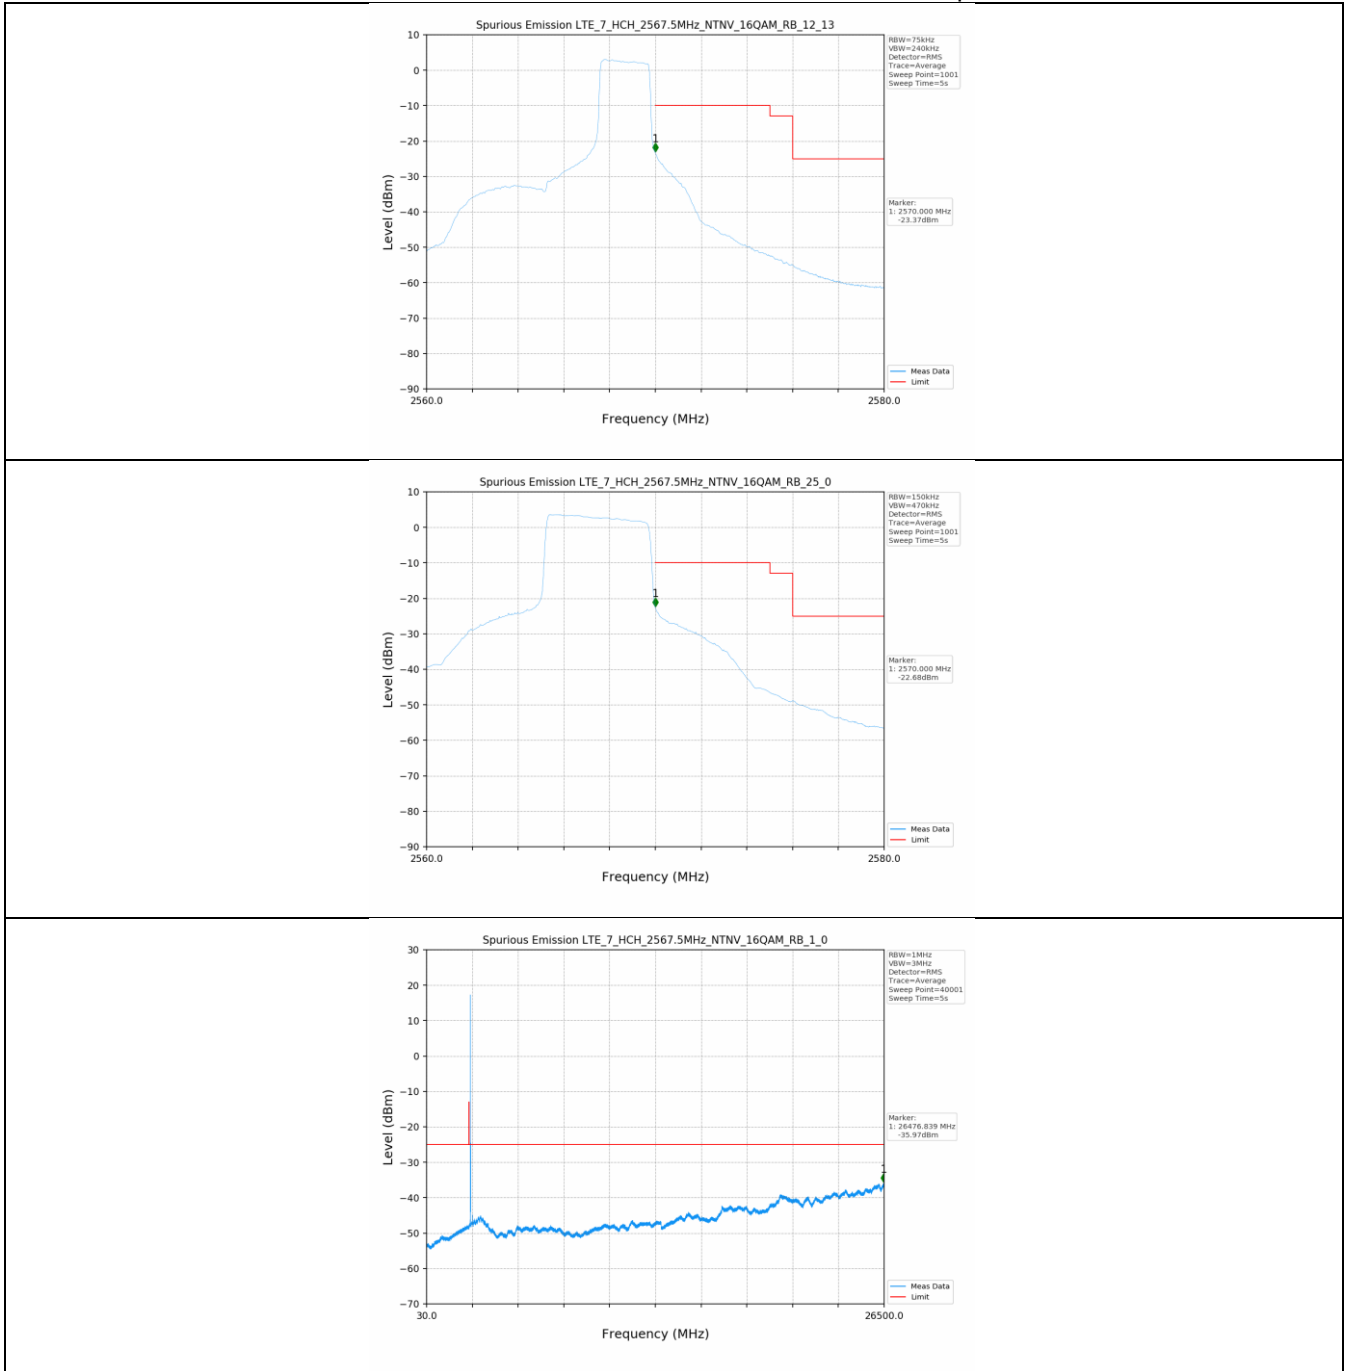

Test Band: 7 _ 20MHz Bandwidth							
Test Mode	RB Allocation		Test result (dB)			Limit (dB)	Verdict
	Size	Offset	LCH	MCH	HCH		
QPSK	100	0	7.07	7.27	7.20	13	PASS
16QAM	100	0	7.45	7.51	7.49	13	PASS

4.2 Test Graph

5. Spurious Emission

5.1 Test Graph

5.1 Test Graph

5.1 Test Graph

5.1 Test Graph