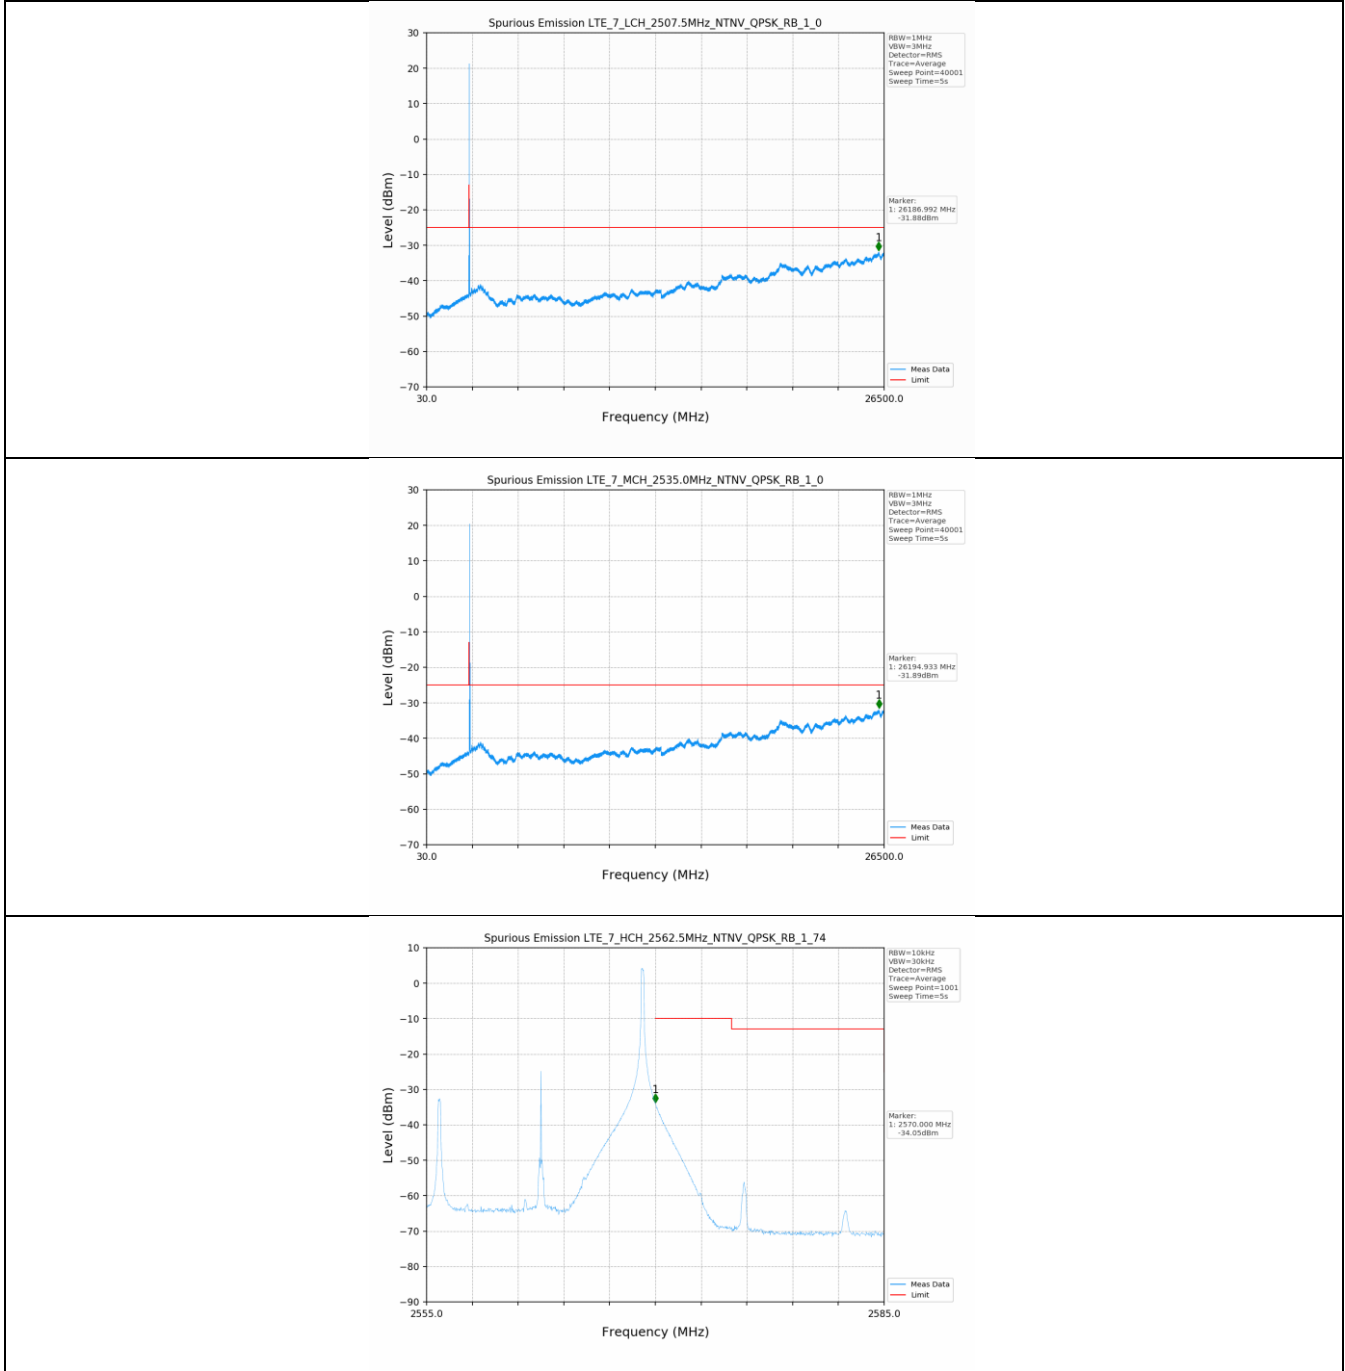

Test Band: 7 _ 20MHz Bandwidth							
Test Mode	RB Allocation		Test result (dB)			Limit (dB)	Verdict
	Size	Offset	LCH	MCH	HCH		
QPSK	100	0	7.07	7.27	7.20	13	PASS
16QAM	100	0	7.45	7.51	7.49	13	PASS

4.2 Test Graph

5. Spurious Emission

5.1 Test Graph

5.1 Test Graph

5.1 Test Graph

5.1 Test Graph