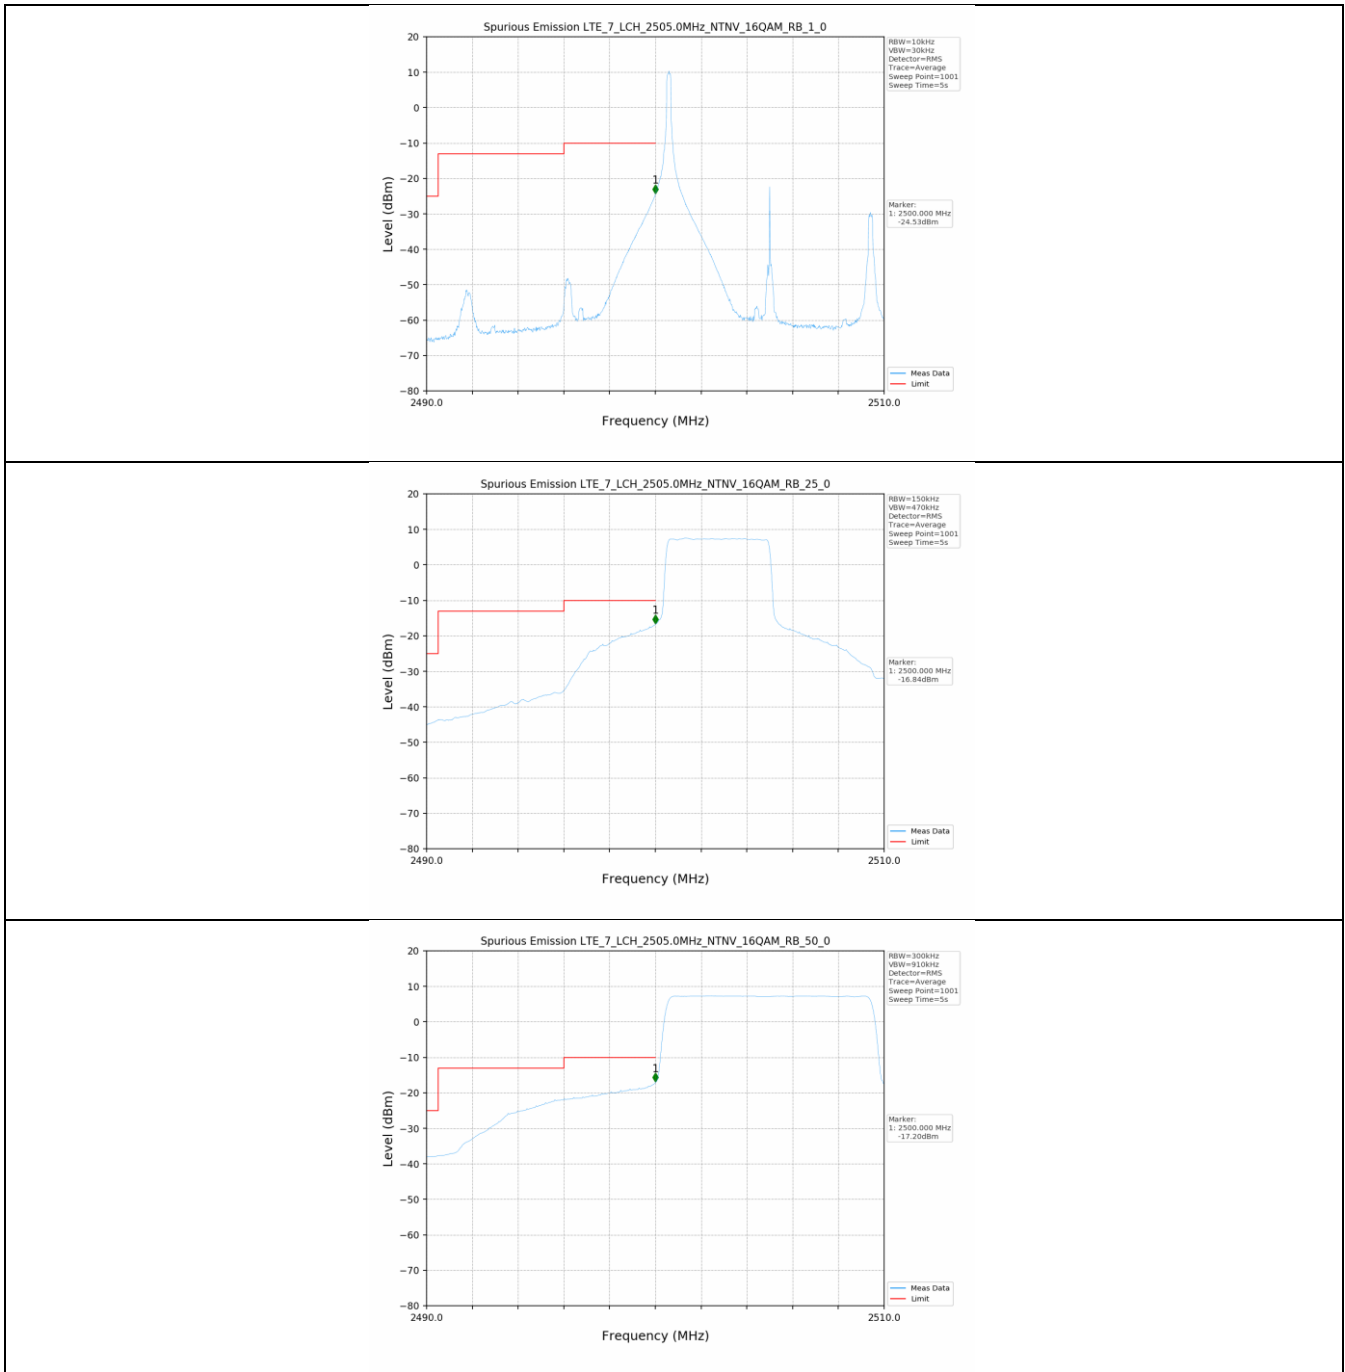

Test Band: 7 _ 20MHz Bandwidth							
Test Mode	RB Allocation		Test result (dB)			Limit (dB)	Verdict
	Size	Offset	LCH	MCH	HCH		
QPSK	100	0	7.07	7.27	7.20	13	PASS
16QAM	100	0	7.45	7.51	7.49	13	PASS

4.2 Test Graph

5. Spurious Emission

5.1 Test Graph

5.1 Test Graph

5.1 Test Graph

5.1 Test Graph