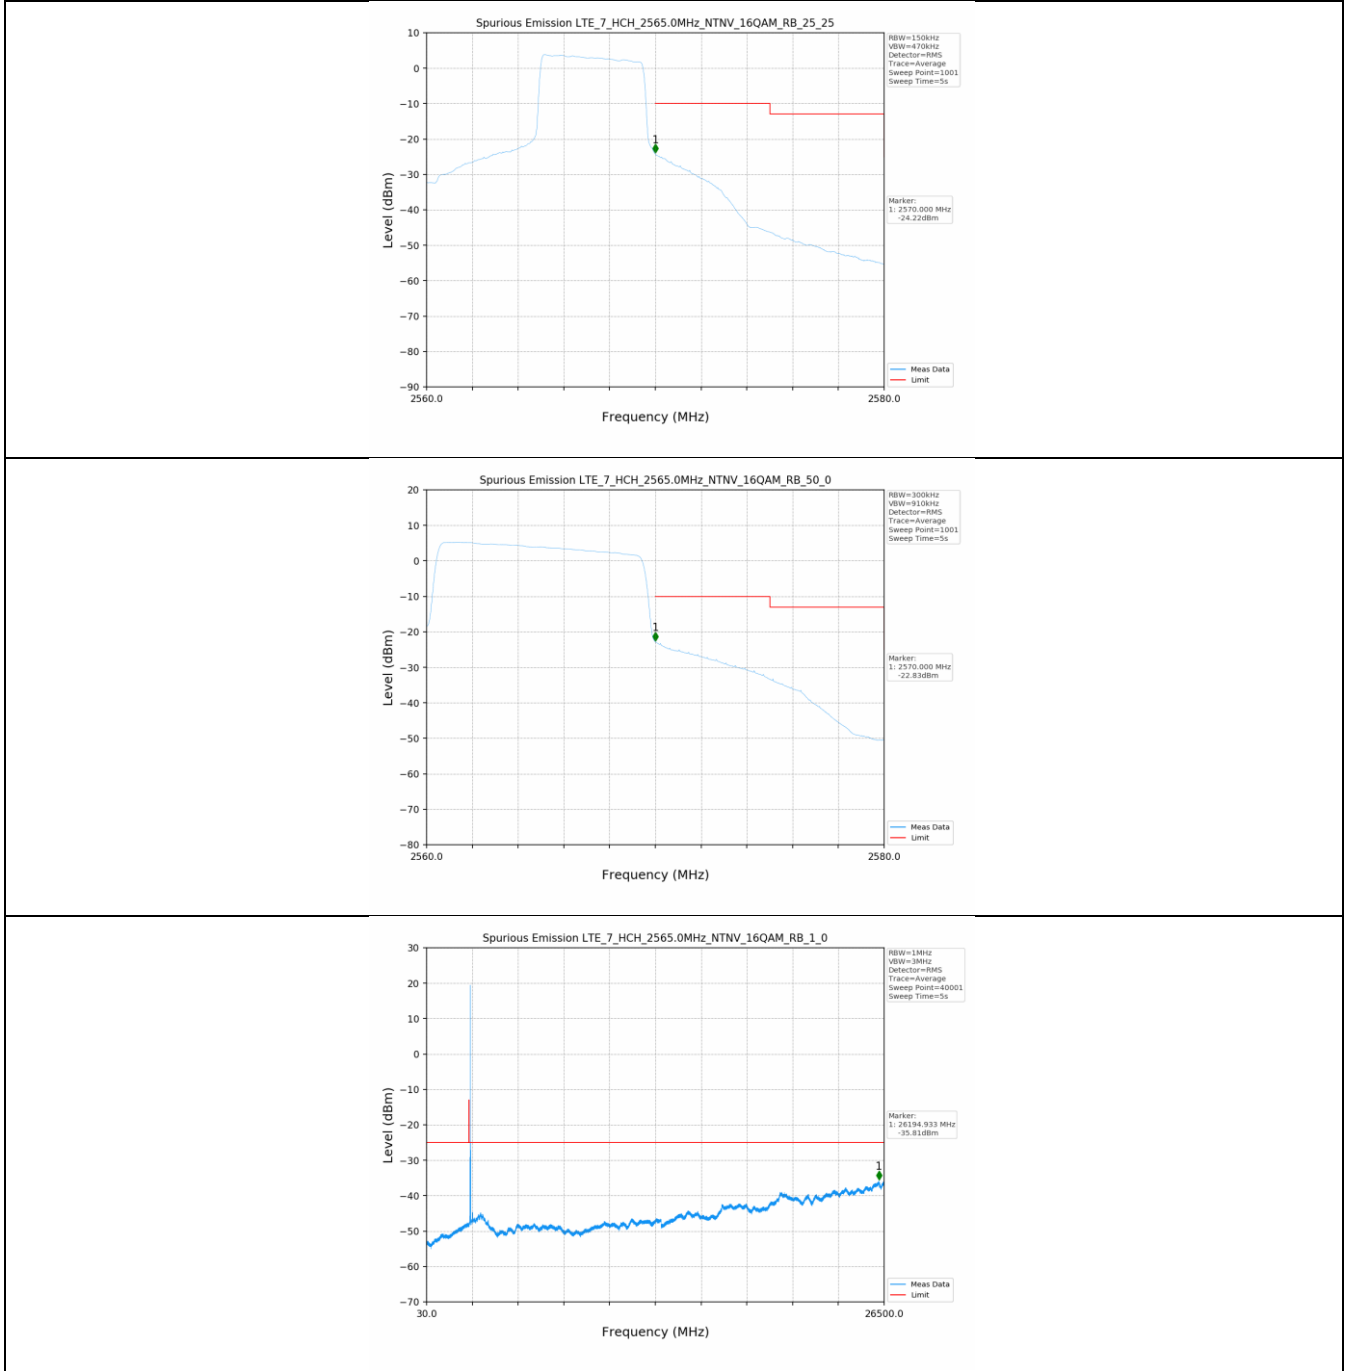

Test Band: 7 _ 20MHz Bandwidth							
Test Mode	RB Allocation		Test result (dB)			Limit (dB)	Verdict
	Size	Offset	LCH	MCH	HCH		
QPSK	100	0	7.07	7.27	7.20	13	PASS
16QAM	100	0	7.45	7.51	7.49	13	PASS

4.2 Test Graph

5. Spurious Emission

5.1 Test Graph

5.1 Test Graph

5.1 Test Graph

5.1 Test Graph