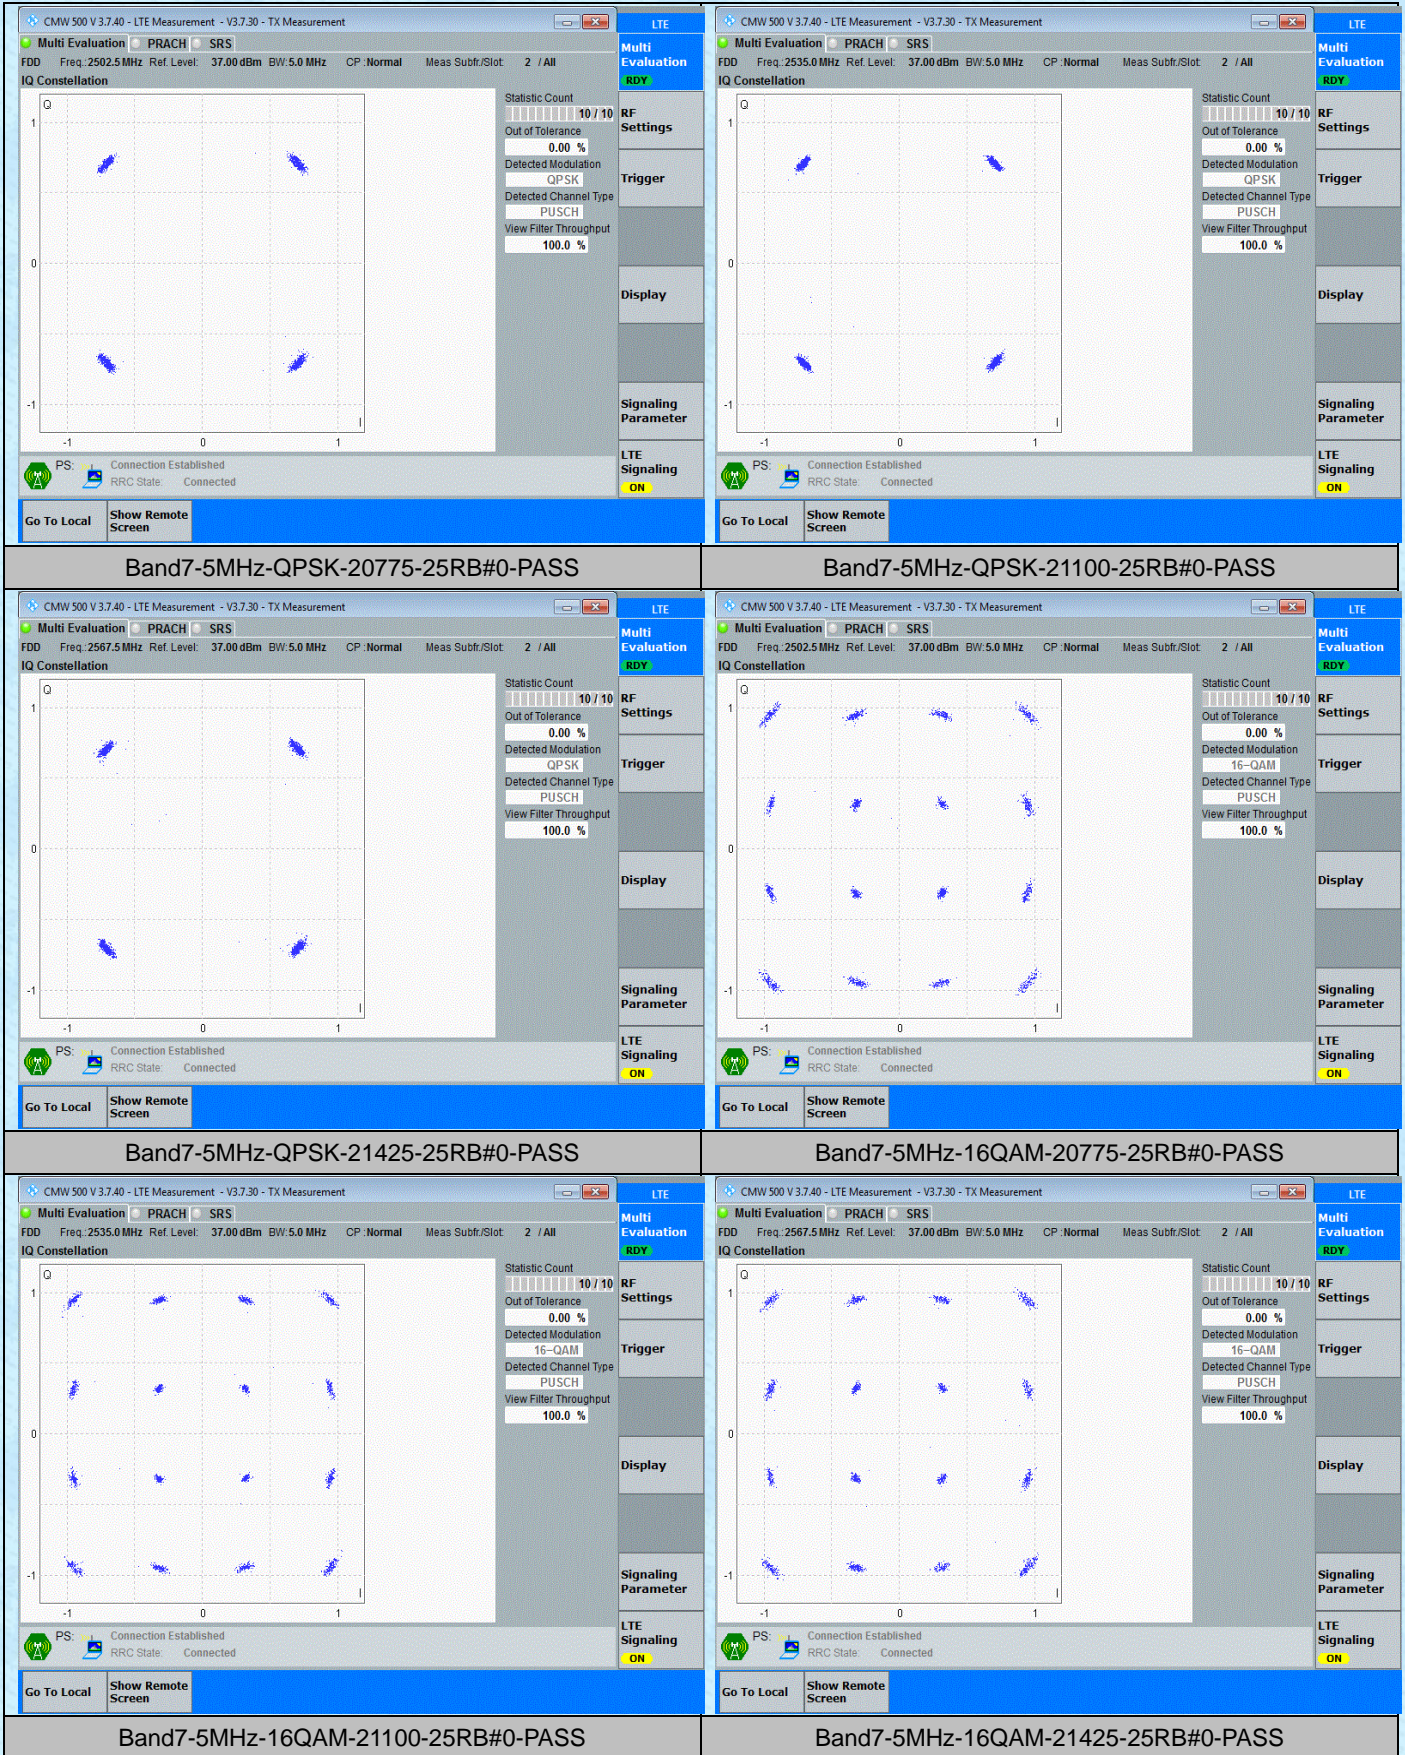

Test Graphs