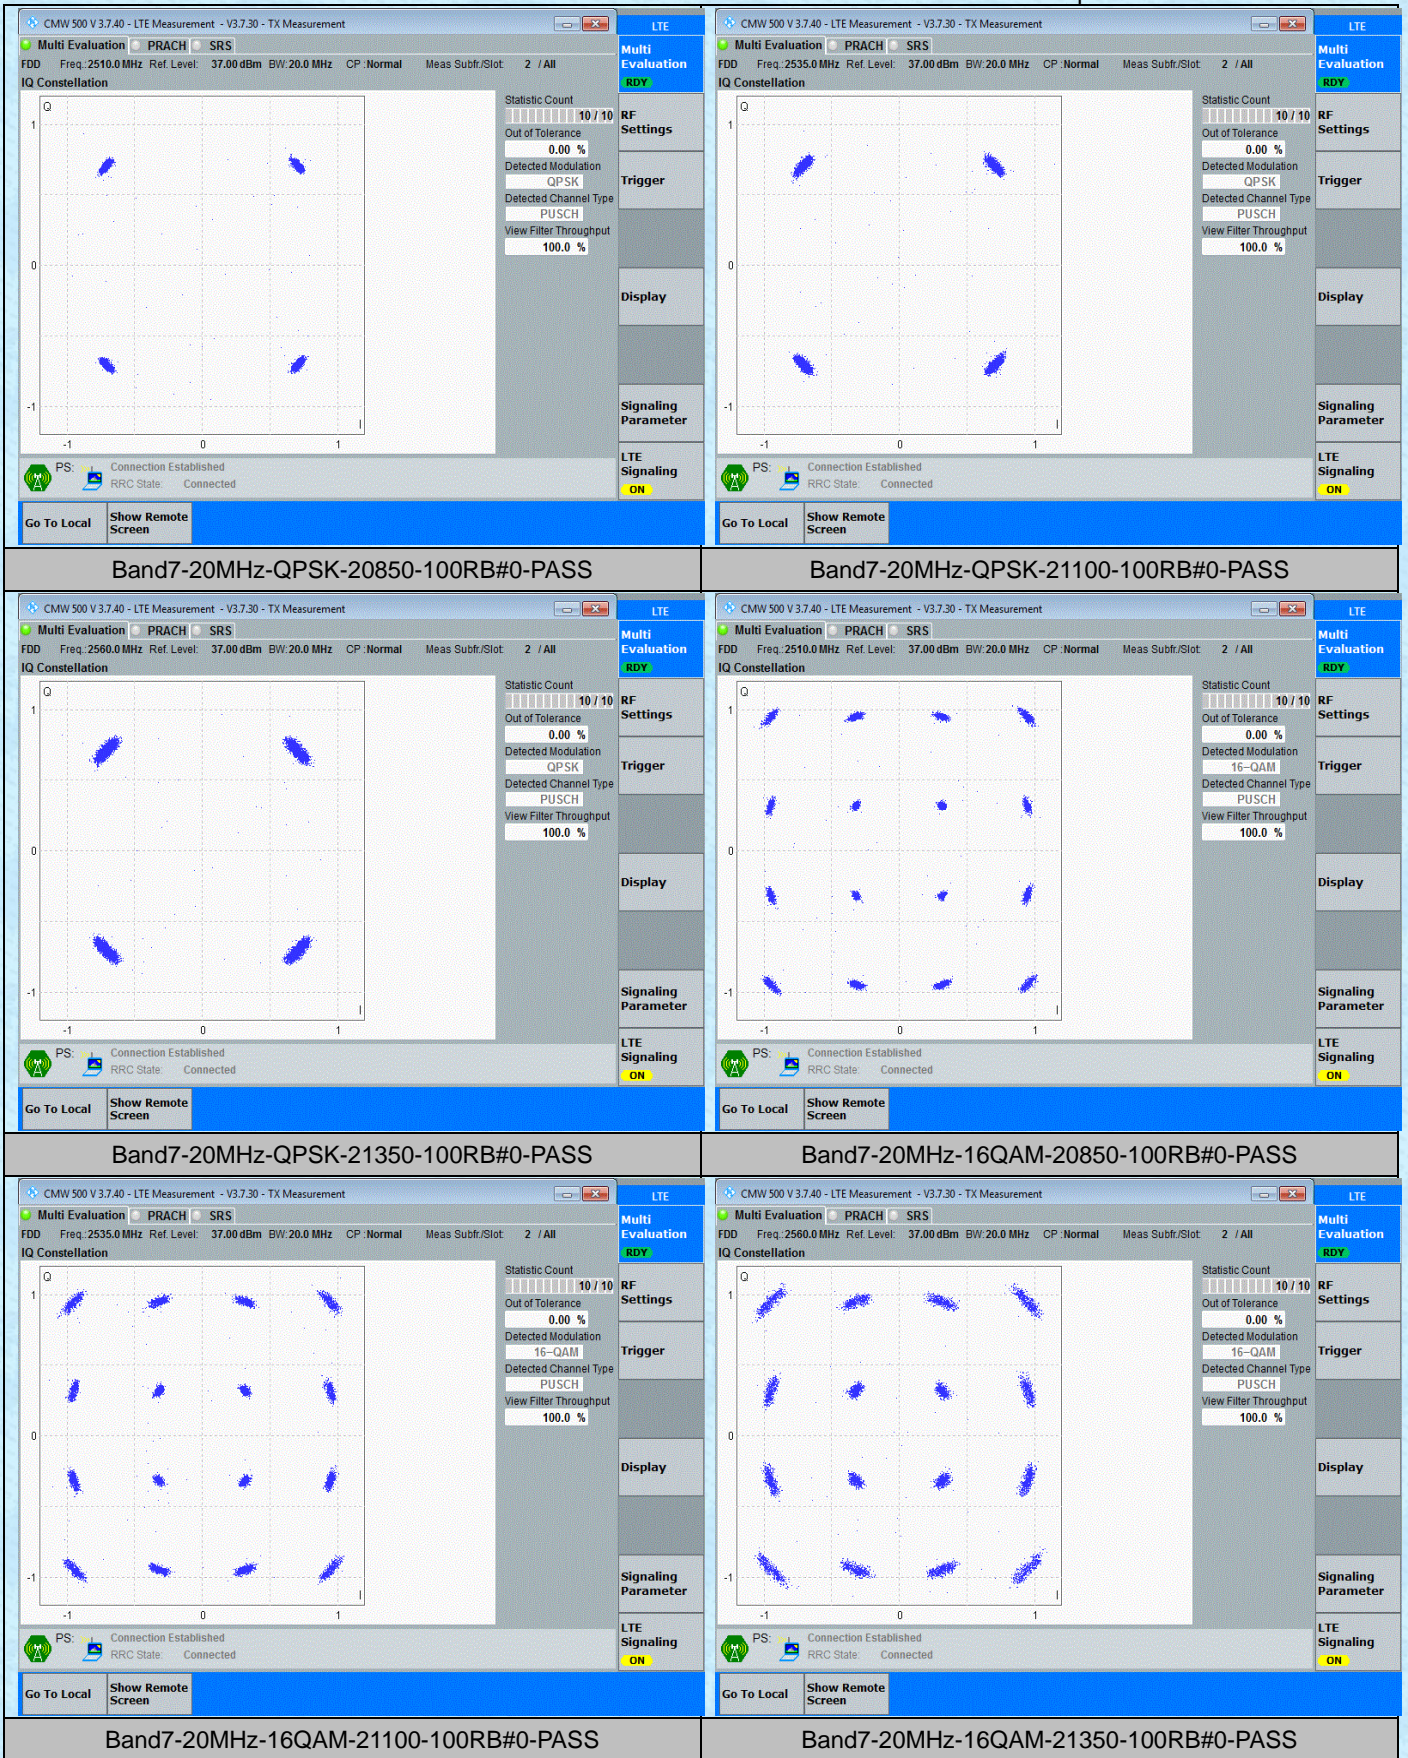

## AppendixG:Modulation Characteristics

### Test Result

Band	Bandwidth	Modulation	Channel	RB Configuration	Verdict
Band7	5MHz	QPSK	20775	25RB#0	PASS
Band7	5MHz	QPSK	21100	25RB#0	PASS
Band7	5MHz	QPSK	21425	25RB#0	PASS
Band7	5MHz	16QAM	20775	25RB#0	PASS
Band7	5MHz	16QAM	21100	25RB#0	PASS
Band7	5MHz	16QAM	21425	25RB#0	PASS
Band7	10MHz	QPSK	20800	50RB#0	PASS
Band7	10MHz	QPSK	21100	50RB#0	PASS
Band7	10MHz	QPSK	21400	50RB#0	PASS
Band7	10MHz	16QAM	20800	50RB#0	PASS
Band7	10MHz	16QAM	21100	50RB#0	PASS
Band7	10MHz	16QAM	21400	50RB#0	PASS
Band7	15MHz	QPSK	20825	75RB#0	PASS
Band7	15MHz	QPSK	21100	75RB#0	PASS
Band7	15MHz	QPSK	21375	75RB#0	PASS
Band7	15MHz	16QAM	20825	75RB#0	PASS
Band7	15MHz	16QAM	21100	75RB#0	PASS
Band7	15MHz	16QAM	21375	75RB#0	PASS
Band7	20MHz	QPSK	20850	100RB#0	PASS
Band7	20MHz	QPSK	21100	100RB#0	PASS
Band7	20MHz	QPSK	21350	100RB#0	PASS
Band7	20MHz	16QAM	20850	100RB#0	PASS
Band7	20MHz	16QAM	21100	100RB#0	PASS
Band7	20MHz	16QAM	21350	100RB#0	PASS

## Test Graphs

-----End-----