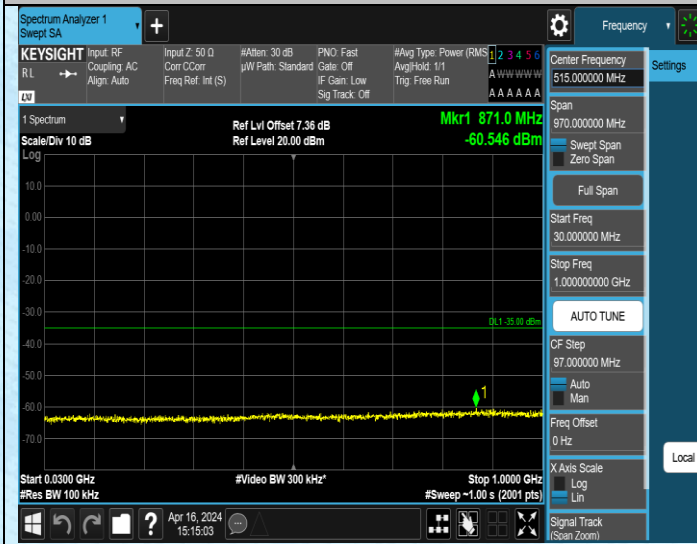

Band7\_20MHz\_QPSK\_21350\_1RB#0\_0.009~0.15\_0.009~0.1  
5

Band7\_20MHz\_QPSK\_21350\_1RB#0\_0.15~30\_0.15~30

Band7\_20MHz\_QPSK\_21350\_1RB#0\_30~1000\_30~1000

Band7\_20MHz\_QPSK\_21350\_1RB#0\_1000~3000\_1000~3000  
0

Band7\_20MHz\_QPSK\_21350\_1RB#0\_3000~20000\_3000~20000  
000

Band7\_20MHz\_QPSK\_21350\_1RB#0\_20000~27000\_20000~27000  
27000