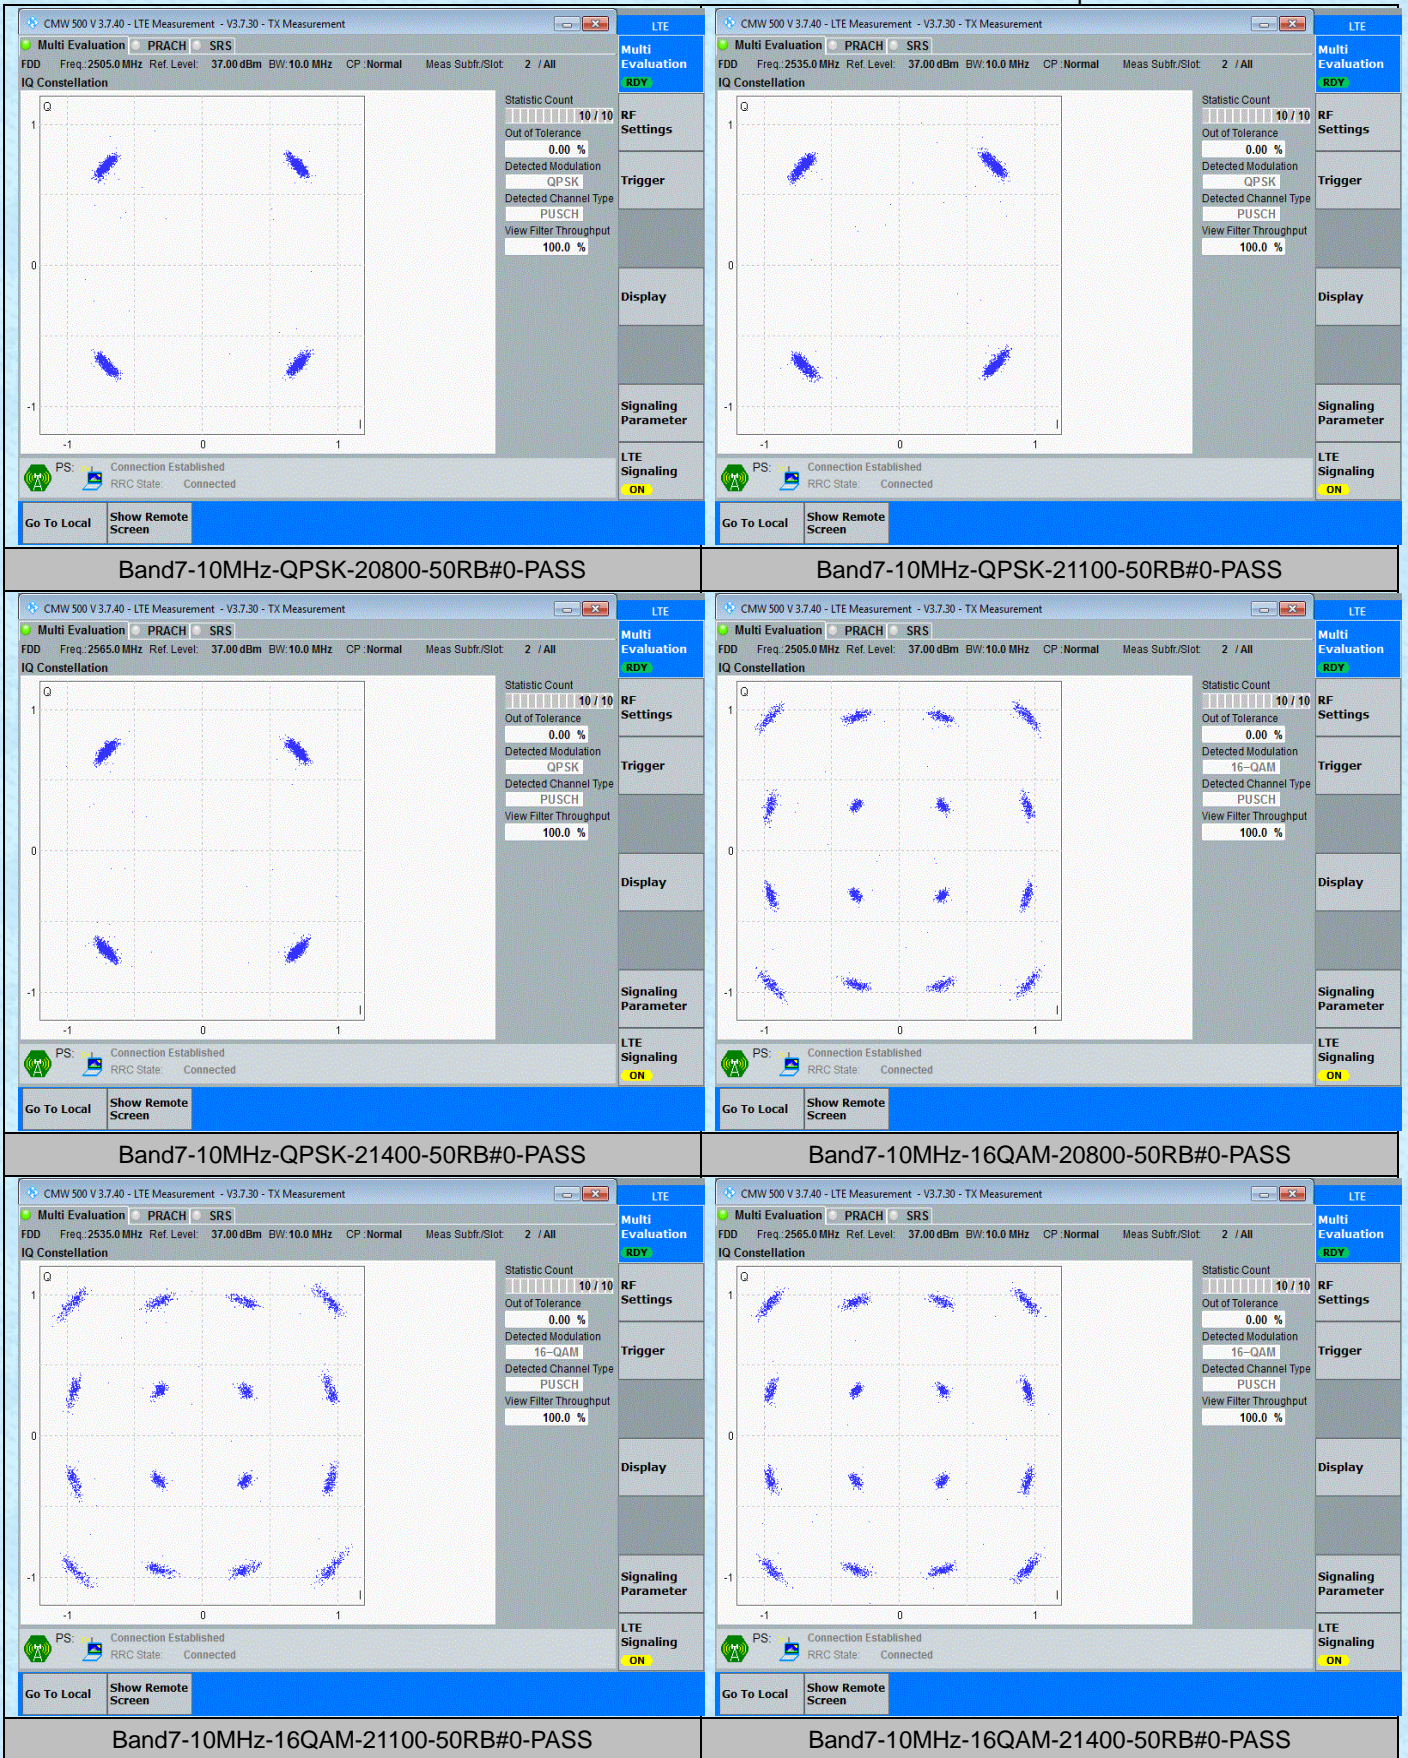

Band7	20MHz	16QAM	21350	100RB#0	NV	0	-14.68	-0.005734	±2.5	PASS
Band7	20MHz	16QAM	21350	100RB#0	NV	10	-14.82	-0.005789	±2.5	PASS
Band7	20MHz	16QAM	21350	100RB#0	NV	20	-12.22	-0.004773	±2.5	PASS
Band7	20MHz	16QAM	21350	100RB#0	NV	30	-10.83	-0.004230	±2.5	PASS
Band7	20MHz	16QAM	21350	100RB#0	NV	40	-9.70	-0.003789	±2.5	PASS
Band7	20MHz	16QAM	21350	100RB#0	NV	50	-12.16	-0.004750	±2.5	PASS

## AppendixG:Modulation Characteristics

## Test Graphs

-----End-----