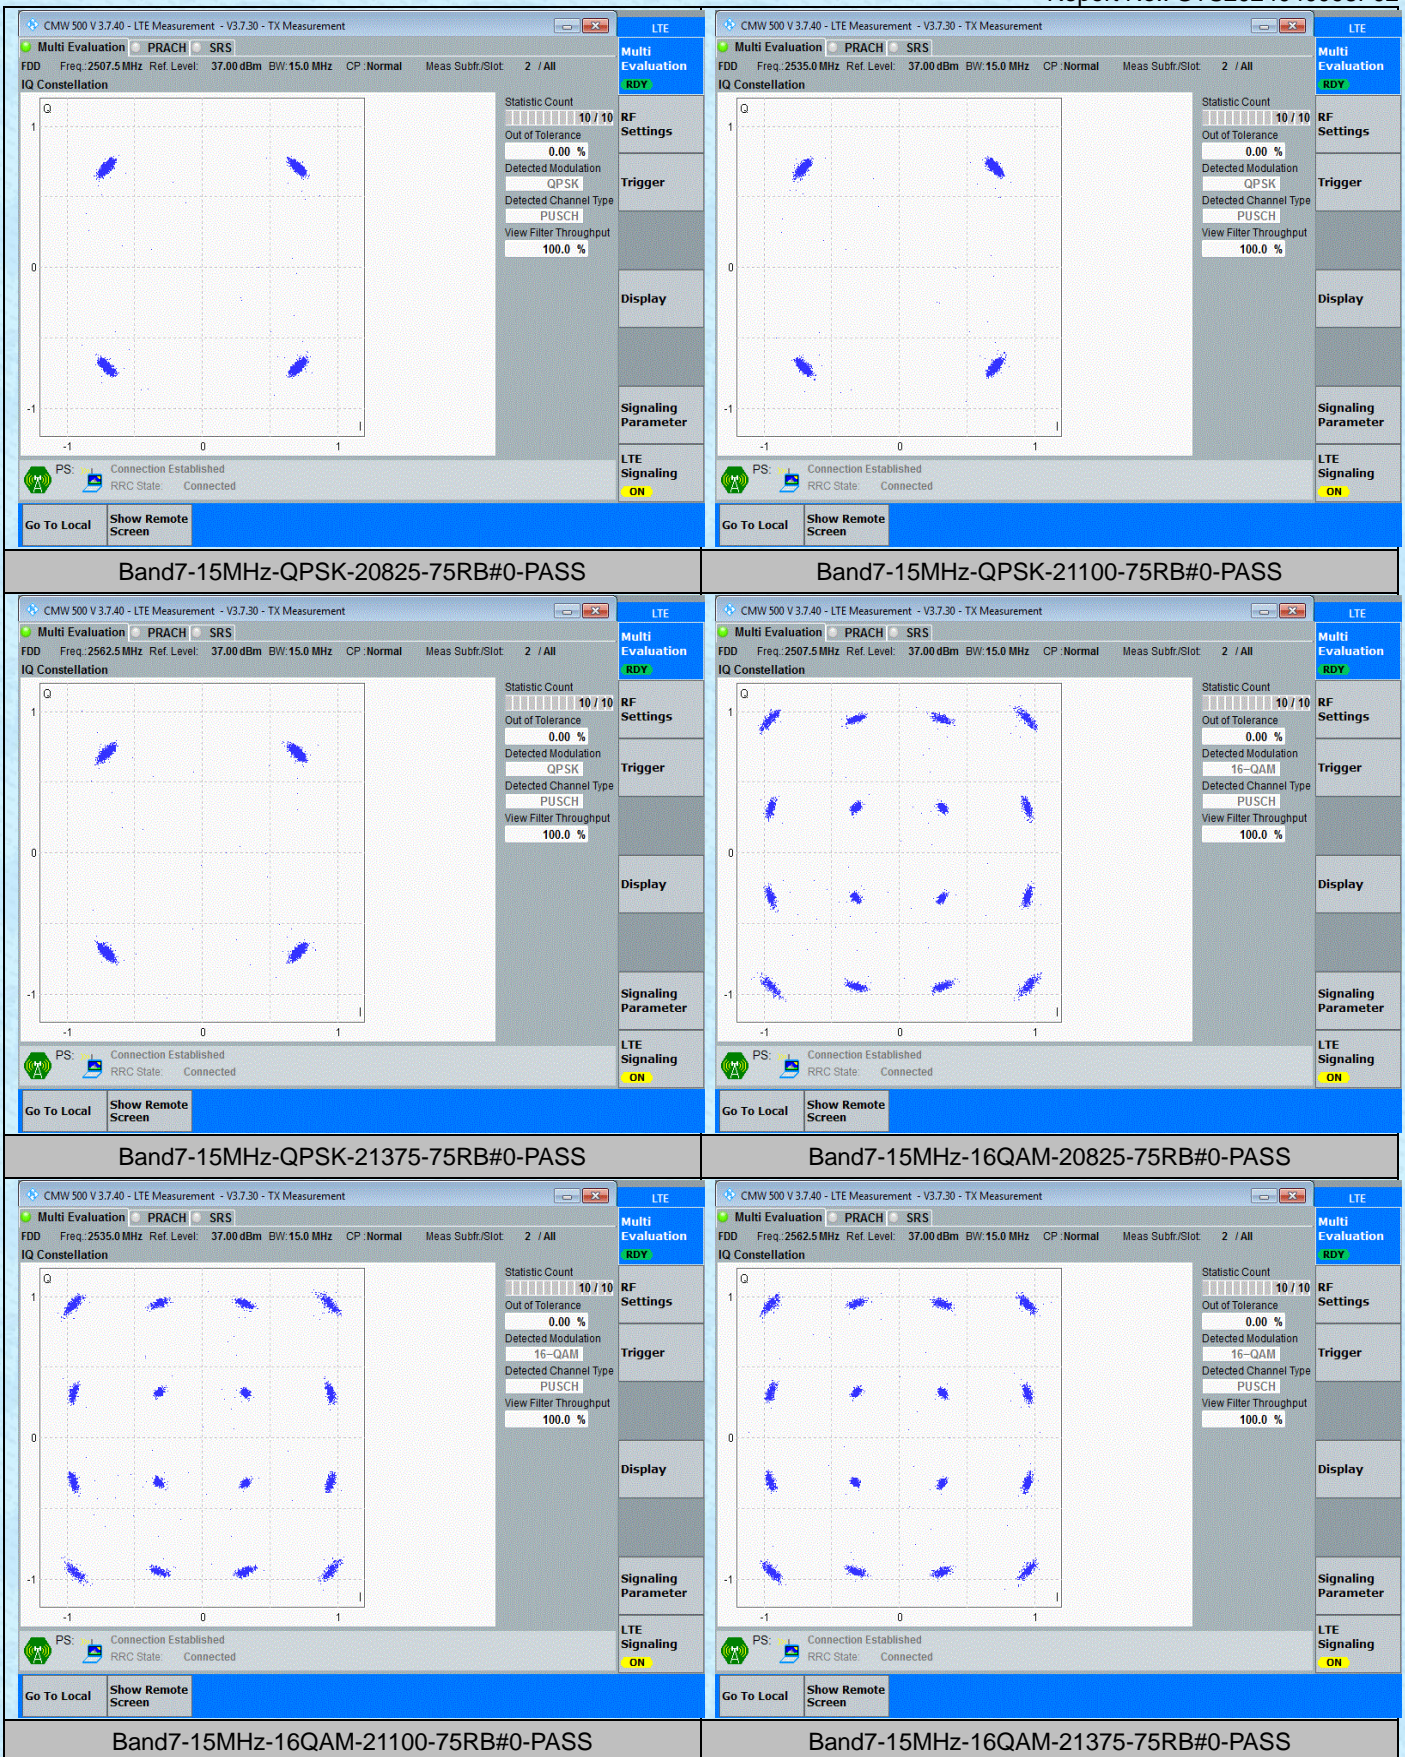

## AppendixG:Modulation Characteristics

## Test Graphs

-----End-----