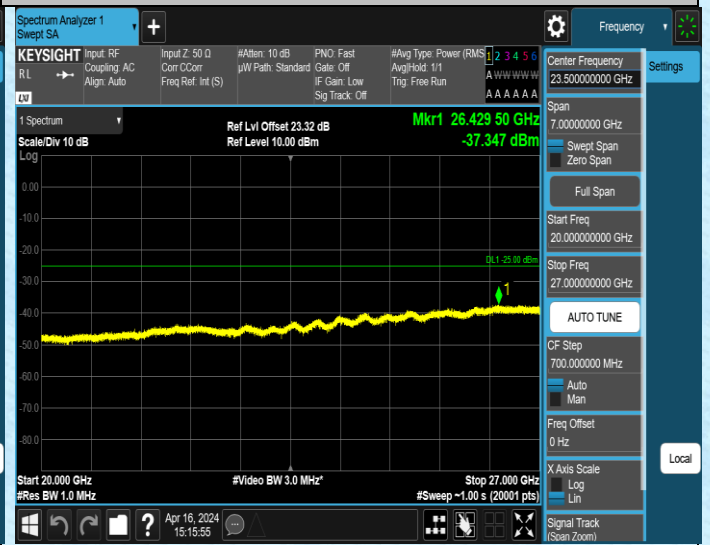

Band7\_20MHz\_QPSK\_21350\_1RB#0\_0.009~0.15\_0.009~0.1  
5

Band7\_20MHz\_QPSK\_21350\_1RB#0\_0.15~30\_0.15~30

Band7\_20MHz\_QPSK\_21350\_1RB#0\_30~1000\_30~1000

Band7\_20MHz\_QPSK\_21350\_1RB#0\_1000~3000\_1000~3000  
0

Band7\_20MHz\_QPSK\_21350\_1RB#0\_3000~20000\_3000~20000  
000

Band7\_20MHz\_QPSK\_21350\_1RB#0\_20000~27000\_20000~27000  
27000