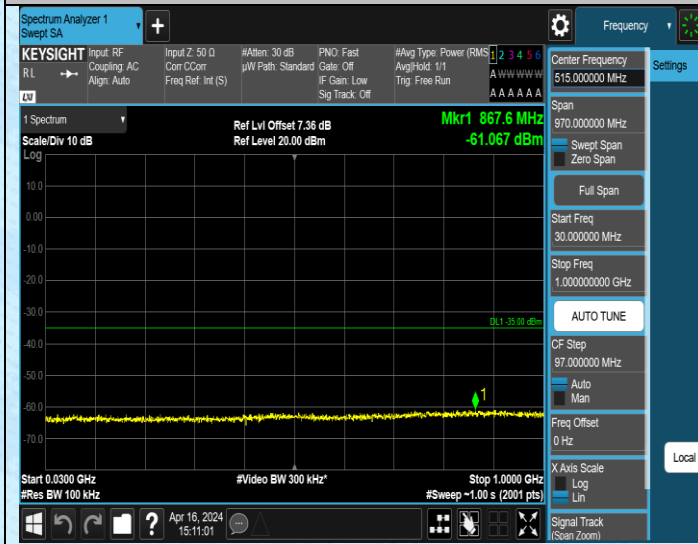

Band7_15MHz_QPSK_21375_1RB#0_30~1000_30~1000

0