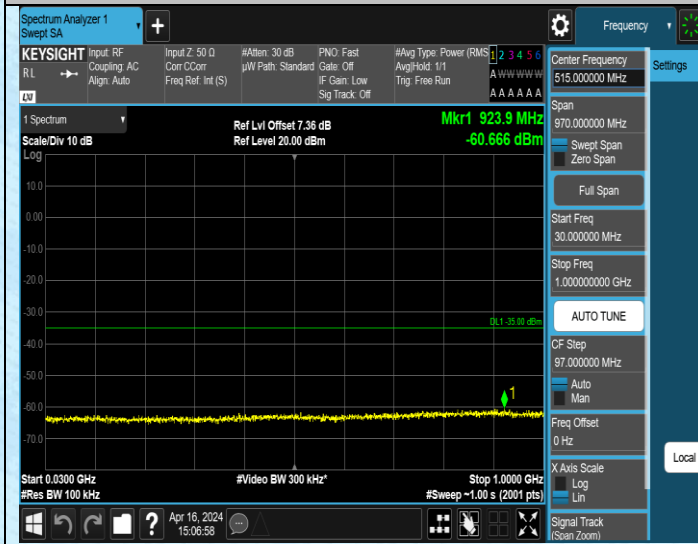

Band7_10MHz_QPSK_21100_1RB#0_3000~20000_3000~20000
000

Band7_10MHz_QPSK_21100_1RB#0_20000~27000_20000~27000
27000

Band7_10MHz_QPSK_21400_1RB#0_0.009~0.15_0.009~0.1
5

Band7_10MHz_QPSK_21400_1RB#0_0.15~30_0.15~30