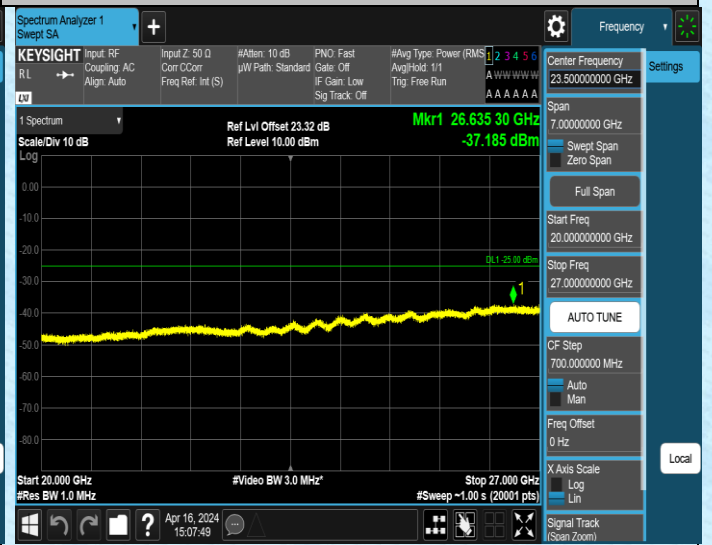

Band7_10MHz_QPSK_21400_1RB#0_20000~27000_20000~27000
27000