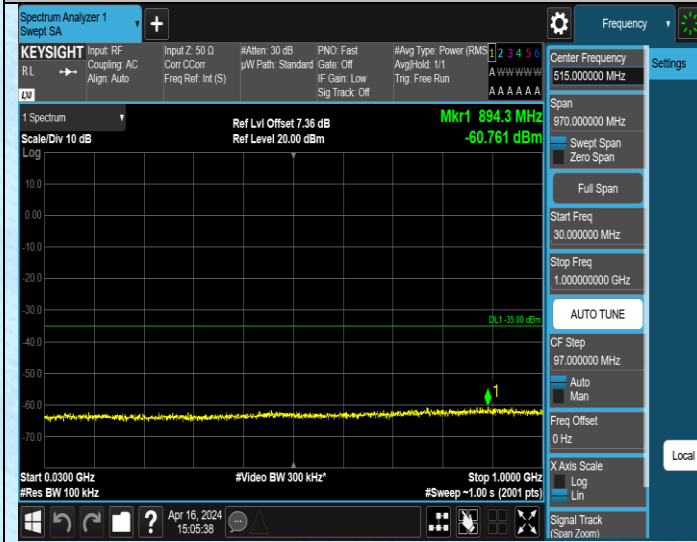

00

7000

Band7_10MHz_QPSK_20800_1RB#0_0.009~0.15_0.009~0.1
5

Band7_10MHz_QPSK_20800_1RB#0_0.15~30_0.15~30

Band7_10MHz_QPSK_20800_1RB#0_30~1000_30~1000

Band7_10MHz_QPSK_20800_1RB#0_1000~3000_1000~3000
0

Band7_10MHz_QPSK_20800_1RB#0_3000~20000_3000~20
000

Band7_10MHz_QPSK_20800_1RB#0_20000~27000_20000~
27000

Band7_10MHz_QPSK_21100_1RB#0_0.009~0.15_0.009~0.1
5

Band7_10MHz_QPSK_21100_1RB#0_0.15~30_0.15~30

Band7_10MHz_QPSK_21100_1RB#0_30~1000_30~1000

Band7_10MHz_QPSK_21100_1RB#0_1000~3000_1000~3000
0