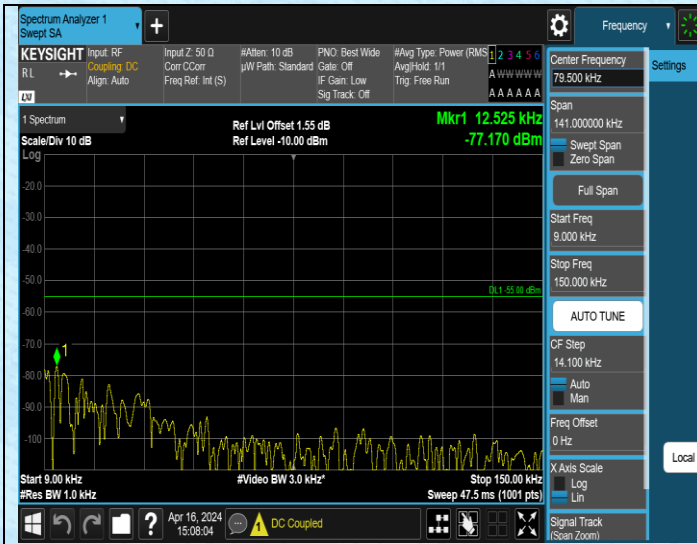

Band7_10MHz_QPSK_21400_1RB#0_30~1000_30~1000

Band7_10MHz_QPSK_21400_1RB#0_1000~3000_1000~3000
0

Band7_10MHz_QPSK_21400_1RB#0_3000~20000_3000~20000
000

Band7_10MHz_QPSK_21400_1RB#0_20000~27000_20000~27000
27000