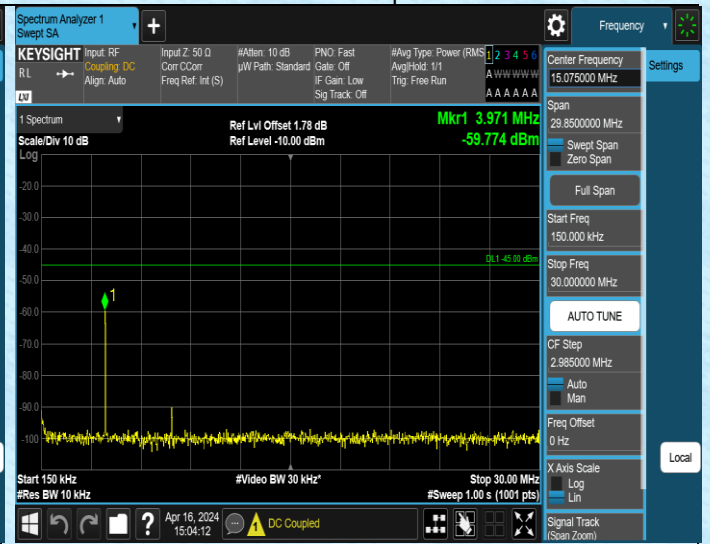

00

7000

Band7_10MHz_QPSK_20800_1RB#0_0.009~0.15_0.009~0.1
5

Band7_10MHz_QPSK_20800_1RB#0_0.15~30_0.15~30

Band7_10MHz_QPSK_20800_1RB#0_30~1000_30~1000

Band7_10MHz_QPSK_20800_1RB#0_1000~3000_1000~3000
0

Band7_10MHz_QPSK_20800_1RB#0_3000~20000_3000~20
000