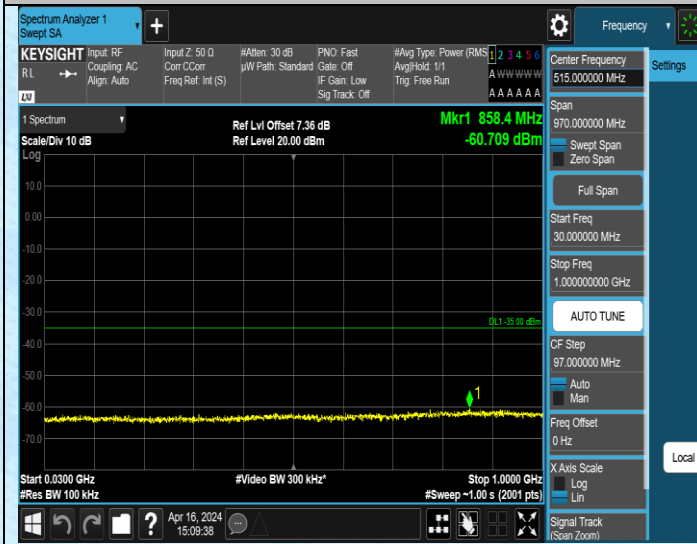

Band7_15MHz_QPSK_21100_1RB#0_30~1000_30~1000