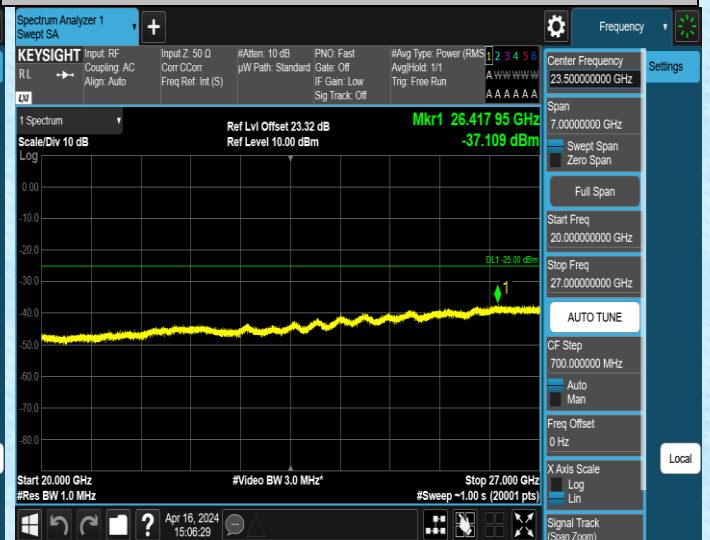

Band7_10MHz_QPSK_20800_1RB#0_20000~27000_20000~
27000

Band7_10MHz_QPSK_21100_1RB#0_0.009~0.15_0.009~0.1
5

Band7_10MHz_QPSK_21100_1RB#0_0.15~30_0.15~30

Band7_10MHz_QPSK_21100_1RB#0_30~1000_30~1000

Band7_10MHz_QPSK_21100_1RB#0_1000~3000_1000~3000
0