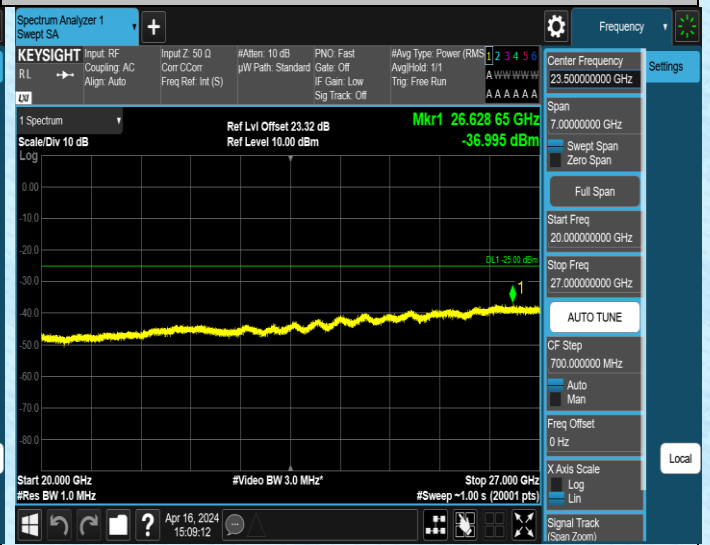

Band7_15MHz_QPSK_20825_1RB#0_20000~27000_20000~27000
27000