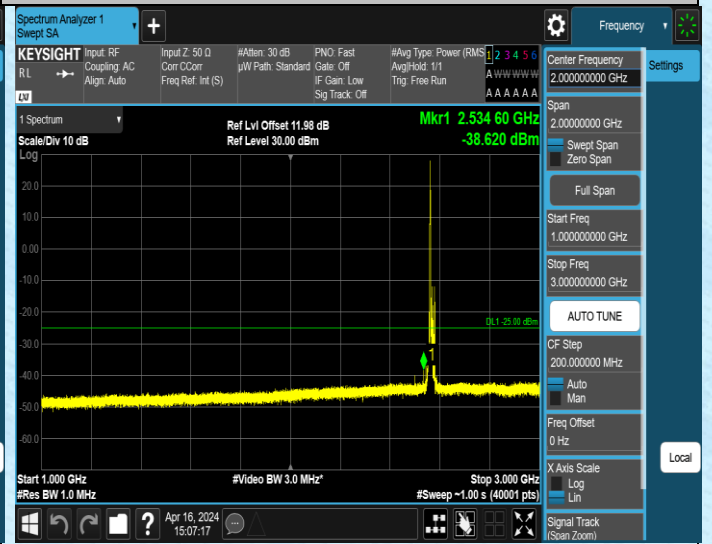

Band7_10MHz_QPSK_21400_1RB#0_1000~3000_1000~3000
0