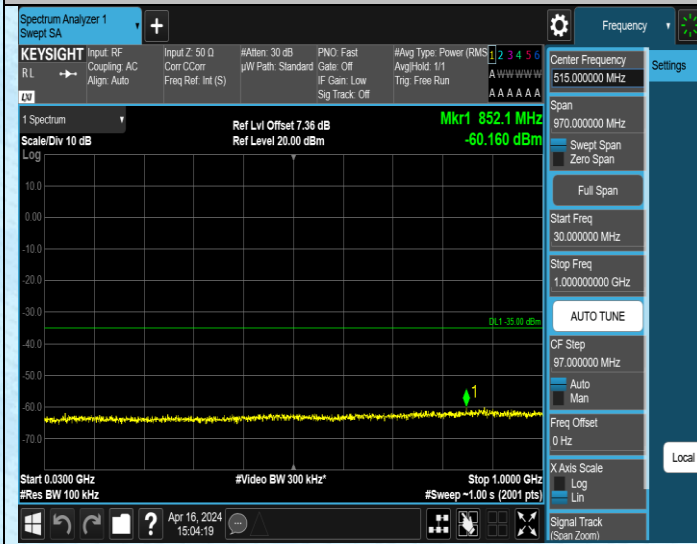

00

7000

Band7_10MHz_QPSK_20800_1RB#0_0.009~0.15_0.009~0.1
5

Band7_10MHz_QPSK_20800_1RB#0_0.15~30_0.15~30

Band7_10MHz_QPSK_20800_1RB#0_30~1000_30~1000

Band7_10MHz_QPSK_20800_1RB#0_1000~3000_1000~3000
0

Band7_10MHz_QPSK_20800_1RB#0_3000~20000_3000~20
000