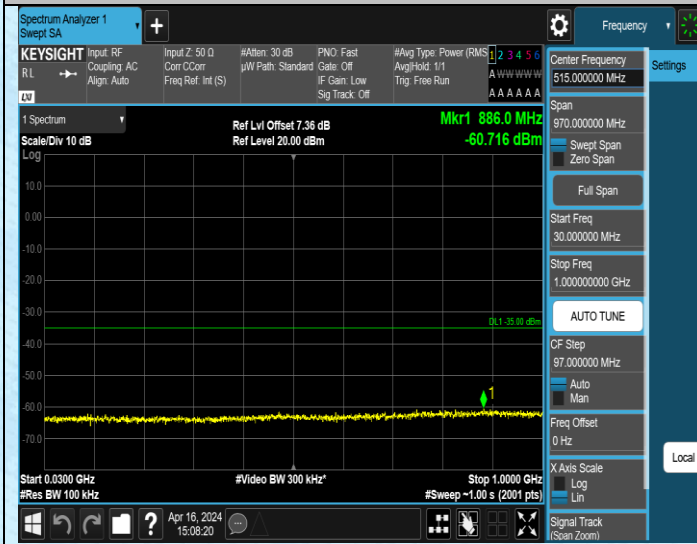

Band7_15MHz_QPSK_20825_1RB#0_30~1000_30~1000