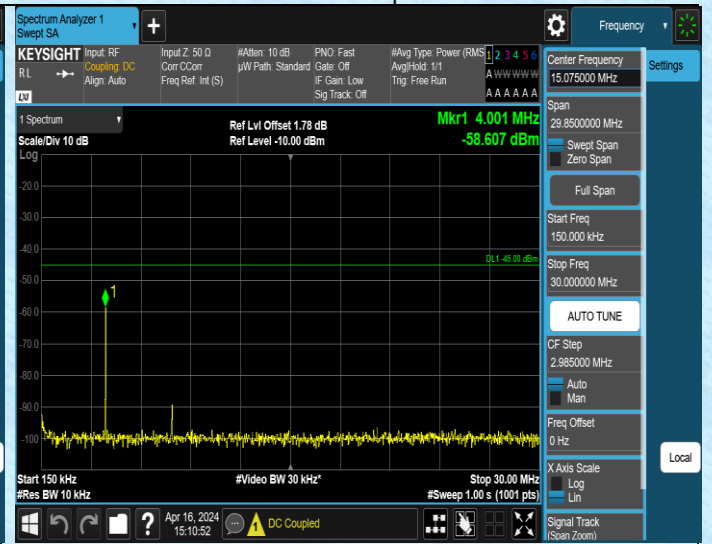

Band7_15MHz_QPSK_21375_1RB#0_0.15~30_0.15~30

5