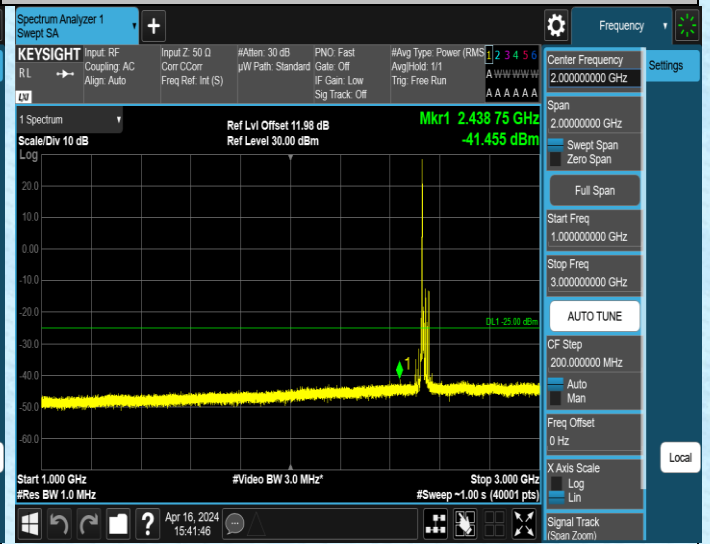

Band7_15MHz_QPSK_21100_1RB#0_1000~3000_1000~3000
0