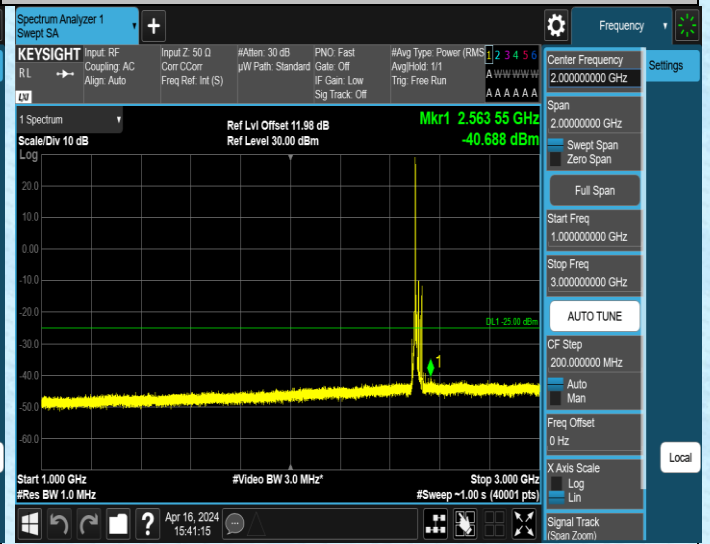

Band7_15MHz_QPSK_20825_1RB#0_1000~3000_1000~3000
0