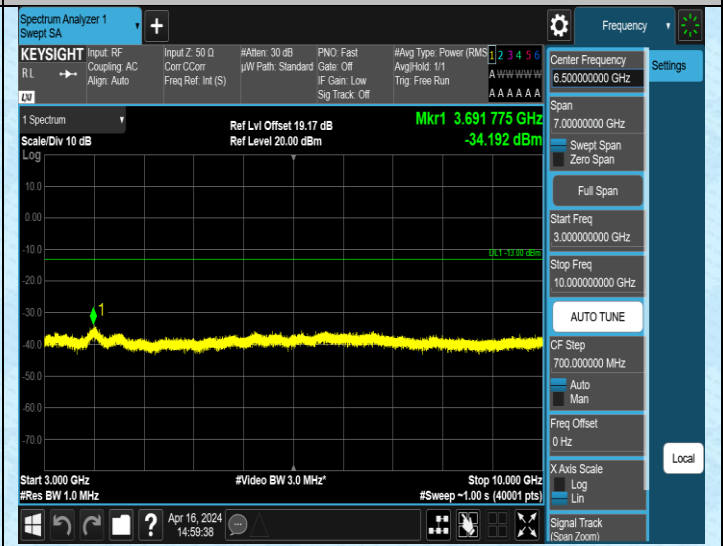

Band5_10MHz_QPSK_20525_1RB#0_3000~10000_3000~1000
0

Band5_10MHz_QPSK_20600_1RB#0_0.009~0.15_0.009~0.15

Band5_10MHz_QPSK_20600_1RB#0_0.15~30_0.15~30

Band5_10MHz_QPSK_20600_1RB#0_30~1000_30~1000

Band5_10MHz_QPSK_20600_1RB#0_1000~3000_1000~3000