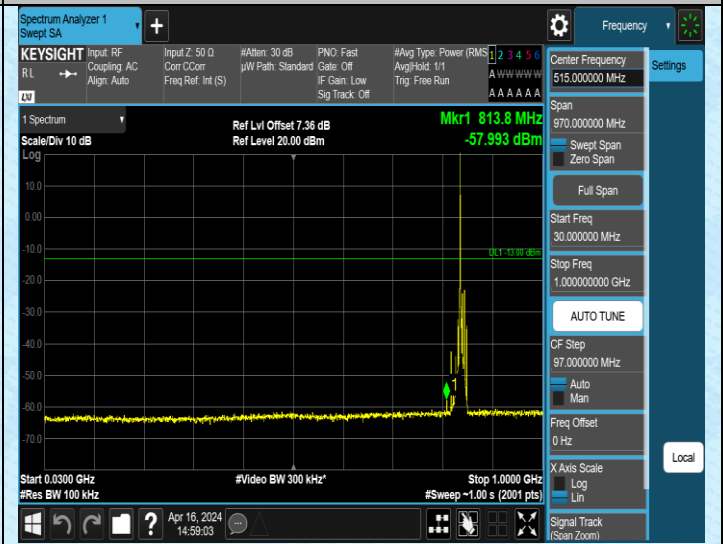

Band5_10MHz_QPSK_20525_1RB#0_3000~10000_3000~1000
0

Band5_10MHz_QPSK_20600_1RB#0_0.009~0.15_0.009~0.15

Band5_10MHz_QPSK_20600_1RB#0_0.15~30_0.15~30

Band5_10MHz_QPSK_20600_1RB#0_30~1000_30~1000

Band5_10MHz_QPSK_20600_1RB#0_1000~3000_1000~3000