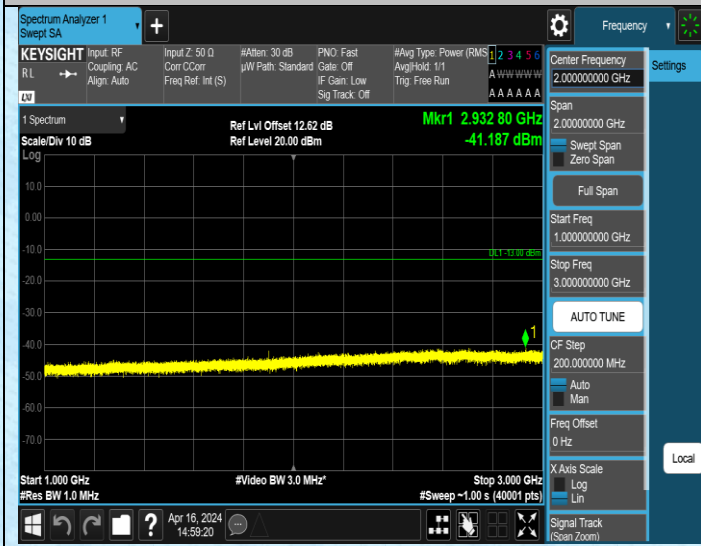

Band5_10MHz_QPSK_20525_1RB#0_3000~10000_3000~1000
0

Band5_10MHz_QPSK_20600_1RB#0_0.009~0.15_0.009~0.15

Band5_10MHz_QPSK_20600_1RB#0_0.15~30_0.15~30

Band5_10MHz_QPSK_20600_1RB#0_30~1000_30~1000

Band5_10MHz_QPSK_20600_1RB#0_1000~3000_1000~3000