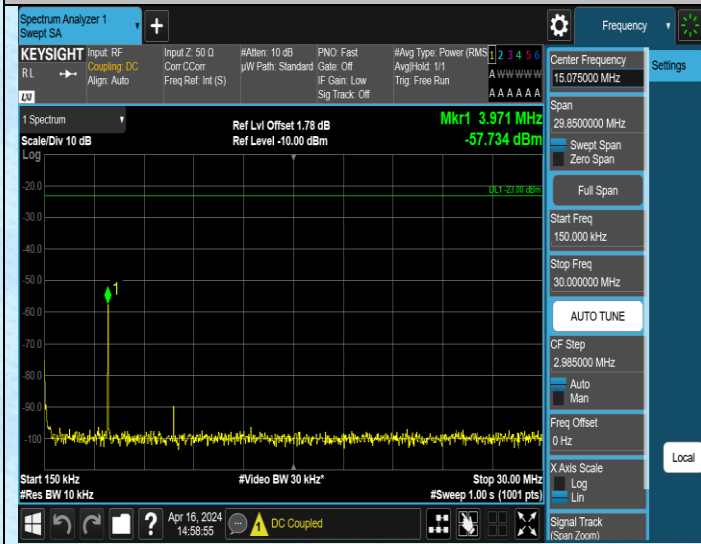

Band5_10MHz_QPSK_20525_1RB#0_3000~10000_3000~1000
0

Band5_10MHz_QPSK_20600_1RB#0_0.009~0.15_0.009~0.15

Band5_10MHz_QPSK_20600_1RB#0_0.15~30_0.15~30

Band5_10MHz_QPSK_20600_1RB#0_30~1000_30~1000

Band5_10MHz_QPSK_20600_1RB#0_1000~3000_1000~3000