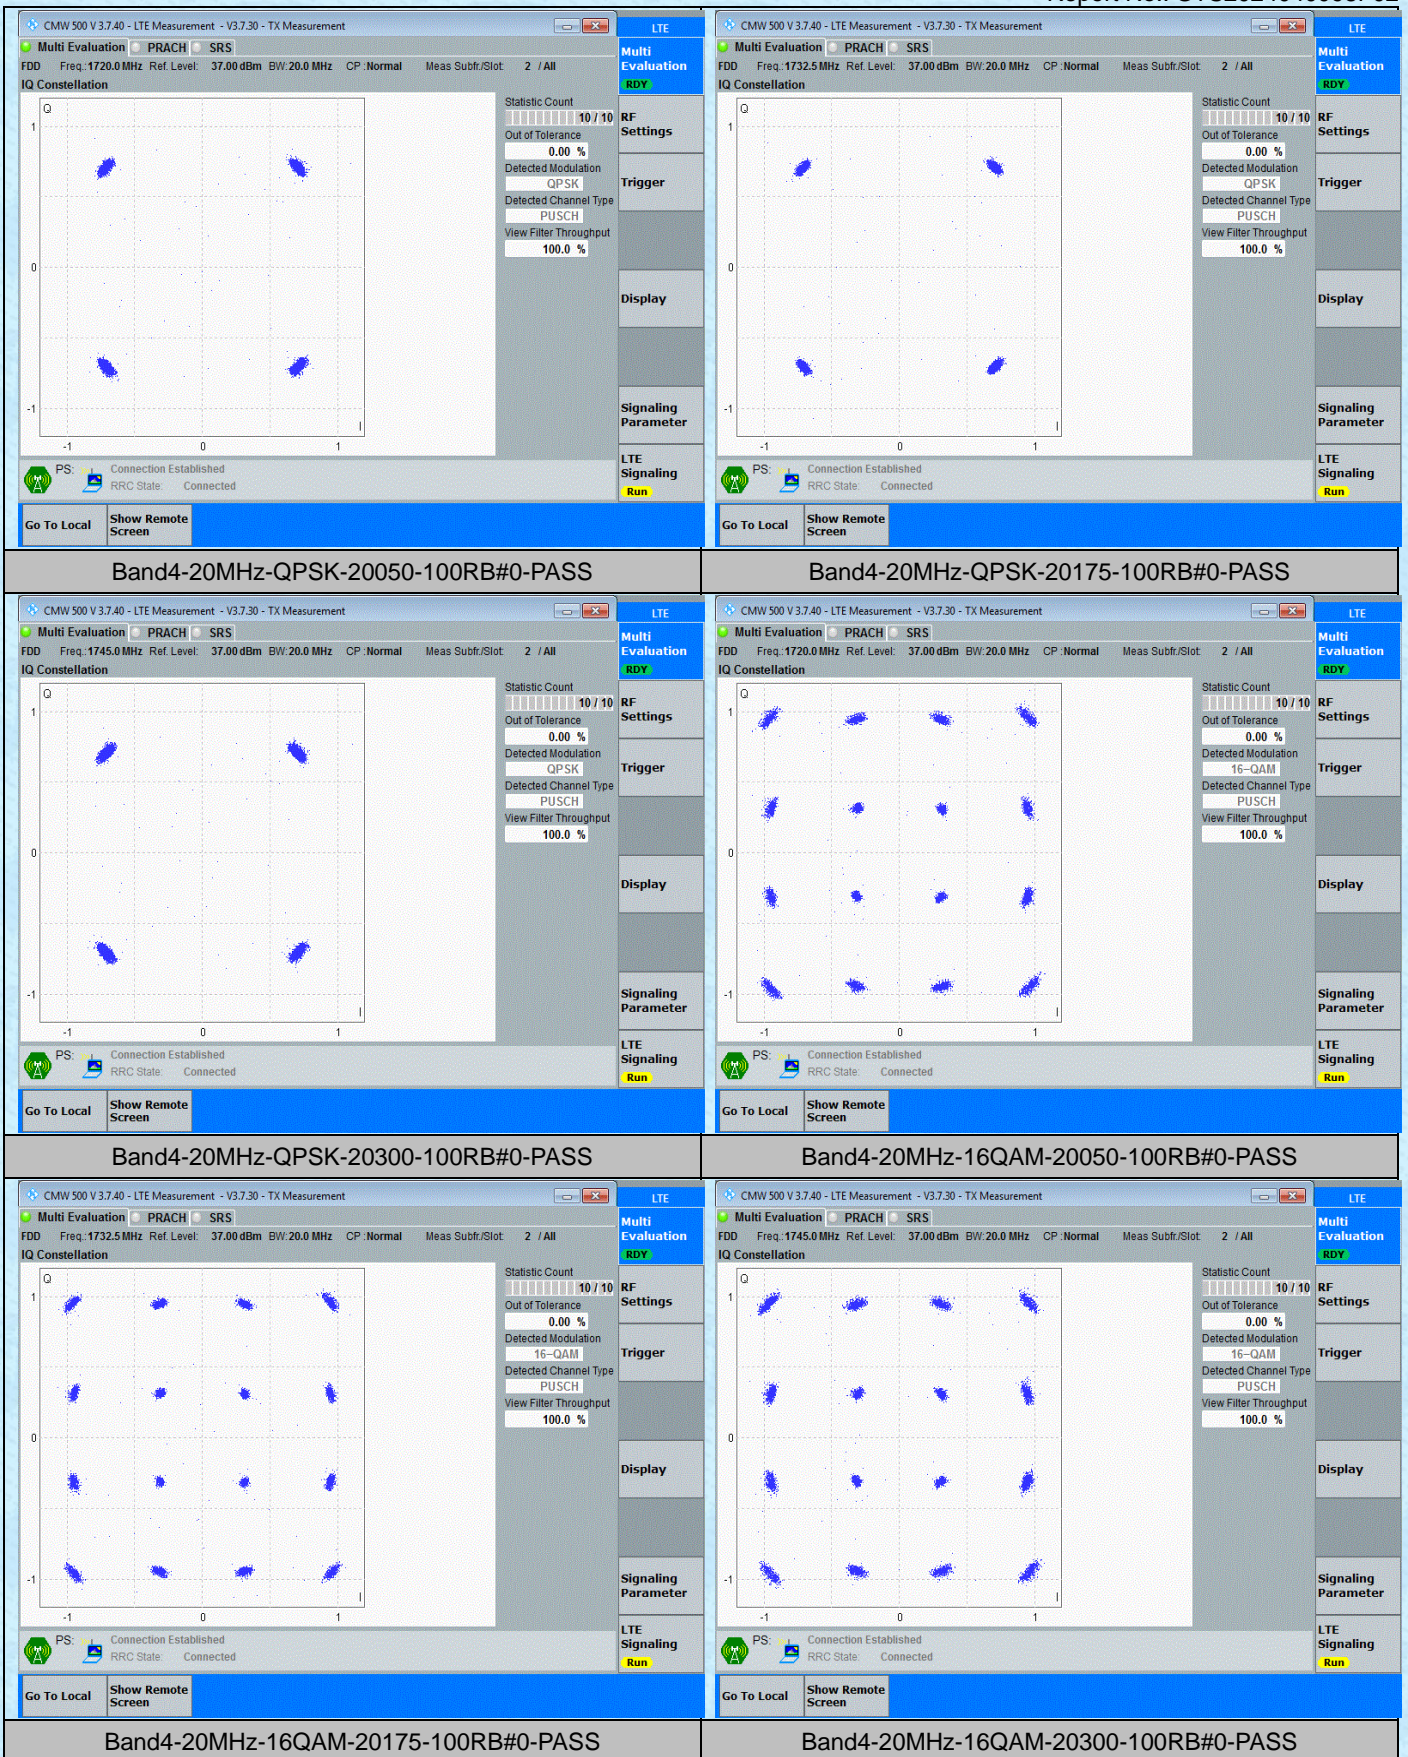

### Test Result

Band	Bandwidth	Modulation	Channel	RB Configuration	Verdict
Band4	1.4MHz	QPSK	19957	6RB#0	PASS
Band4	1.4MHz	QPSK	20175	6RB#0	PASS
Band4	1.4MHz	QPSK	20393	6RB#0	PASS
Band4	1.4MHz	16QAM	19957	6RB#0	PASS
Band4	1.4MHz	16QAM	20175	6RB#0	PASS
Band4	1.4MHz	16QAM	20393	6RB#0	PASS
Band4	3MHz	QPSK	19965	15RB#0	PASS
Band4	3MHz	QPSK	20175	15RB#0	PASS
Band4	3MHz	QPSK	20385	15RB#0	PASS
Band4	3MHz	16QAM	19965	15RB#0	PASS
Band4	3MHz	16QAM	20175	15RB#0	PASS
Band4	3MHz	16QAM	20385	15RB#0	PASS
Band4	5MHz	QPSK	19975	25RB#0	PASS
Band4	5MHz	QPSK	20175	25RB#0	PASS
Band4	5MHz	QPSK	20375	25RB#0	PASS
Band4	5MHz	16QAM	19975	25RB#0	PASS
Band4	5MHz	16QAM	20175	25RB#0	PASS
Band4	5MHz	16QAM	20375	25RB#0	PASS
Band4	10MHz	QPSK	20000	50RB#0	PASS
Band4	10MHz	QPSK	20175	50RB#0	PASS
Band4	10MHz	QPSK	20350	50RB#0	PASS
Band4	10MHz	16QAM	20000	50RB#0	PASS
Band4	10MHz	16QAM	20175	50RB#0	PASS
Band4	10MHz	16QAM	20350	50RB#0	PASS
Band4	15MHz	QPSK	20025	75RB#0	PASS
Band4	15MHz	QPSK	20175	75RB#0	PASS
Band4	15MHz	QPSK	20325	75RB#0	PASS
Band4	15MHz	16QAM	20025	75RB#0	PASS
Band4	15MHz	16QAM	20175	75RB#0	PASS
Band4	15MHz	16QAM	20325	75RB#0	PASS
Band4	20MHz	QPSK	20050	100RB#0	PASS
Band4	20MHz	QPSK	20175	100RB#0	PASS
Band4	20MHz	QPSK	20300	100RB#0	PASS
Band4	20MHz	16QAM	20050	100RB#0	PASS
Band4	20MHz	16QAM	20175	100RB#0	PASS
Band4	20MHz	16QAM	20300	100RB#0	PASS

## Test Graphs

Band4-5MHz-QPSK-19975-25RB#0-PASS

Band4-5MHz-QPSK-20175-25RB#0-PASS

Band4-5MHz-QPSK-20375-25RB#0-PASS

Band4-5MHz-16QAM-19975-25RB#0-PASS

Band4-5MHz-16QAM-20175-25RB#0-PASS

Band4-5MHz-16QAM-20375-25RB#0-PASS