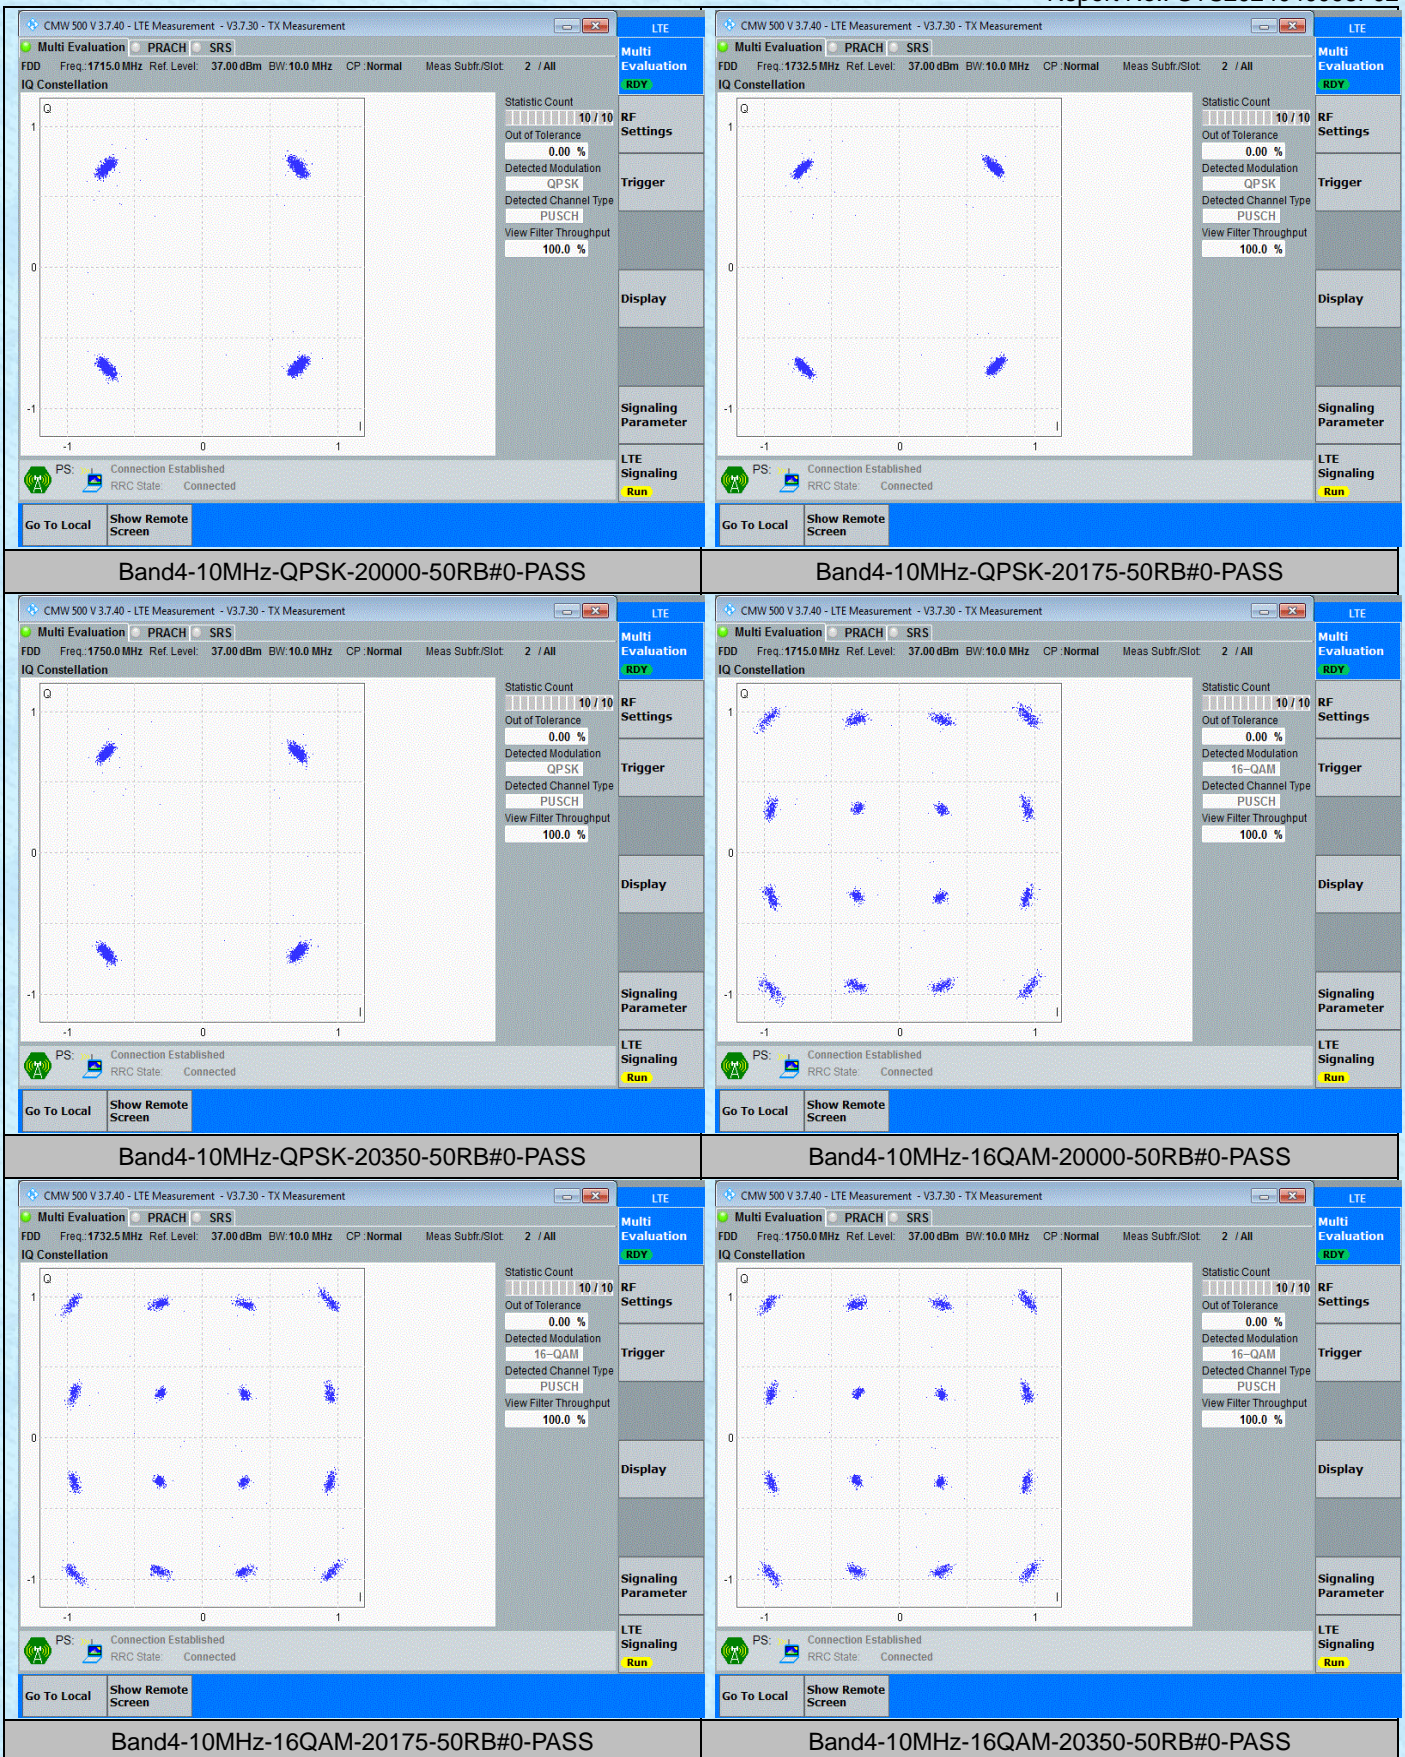

### Test Result

Band	Bandwidth	Modulation	Channel	RB Configuration	Verdict
Band4	1.4MHz	QPSK	19957	6RB#0	PASS
Band4	1.4MHz	QPSK	20175	6RB#0	PASS
Band4	1.4MHz	QPSK	20393	6RB#0	PASS
Band4	1.4MHz	16QAM	19957	6RB#0	PASS
Band4	1.4MHz	16QAM	20175	6RB#0	PASS
Band4	1.4MHz	16QAM	20393	6RB#0	PASS
Band4	3MHz	QPSK	19965	15RB#0	PASS
Band4	3MHz	QPSK	20175	15RB#0	PASS
Band4	3MHz	QPSK	20385	15RB#0	PASS
Band4	3MHz	16QAM	19965	15RB#0	PASS
Band4	3MHz	16QAM	20175	15RB#0	PASS
Band4	3MHz	16QAM	20385	15RB#0	PASS
Band4	5MHz	QPSK	19975	25RB#0	PASS
Band4	5MHz	QPSK	20175	25RB#0	PASS
Band4	5MHz	QPSK	20375	25RB#0	PASS
Band4	5MHz	16QAM	19975	25RB#0	PASS
Band4	5MHz	16QAM	20175	25RB#0	PASS
Band4	5MHz	16QAM	20375	25RB#0	PASS
Band4	10MHz	QPSK	20000	50RB#0	PASS
Band4	10MHz	QPSK	20175	50RB#0	PASS
Band4	10MHz	QPSK	20350	50RB#0	PASS
Band4	10MHz	16QAM	20000	50RB#0	PASS
Band4	10MHz	16QAM	20175	50RB#0	PASS
Band4	10MHz	16QAM	20350	50RB#0	PASS
Band4	15MHz	QPSK	20025	75RB#0	PASS
Band4	15MHz	QPSK	20175	75RB#0	PASS
Band4	15MHz	QPSK	20325	75RB#0	PASS
Band4	15MHz	16QAM	20025	75RB#0	PASS
Band4	15MHz	16QAM	20175	75RB#0	PASS
Band4	15MHz	16QAM	20325	75RB#0	PASS
Band4	20MHz	QPSK	20050	100RB#0	PASS
Band4	20MHz	QPSK	20175	100RB#0	PASS
Band4	20MHz	QPSK	20300	100RB#0	PASS
Band4	20MHz	16QAM	20050	100RB#0	PASS
Band4	20MHz	16QAM	20175	100RB#0	PASS
Band4	20MHz	16QAM	20300	100RB#0	PASS

## Test Graphs

Band4-5MHz-QPSK-19975-25RB#0-PASS

Band4-5MHz-QPSK-20175-25RB#0-PASS

Band4-5MHz-QPSK-20375-25RB#0-PASS

Band4-5MHz-16QAM-19975-25RB#0-PASS

Band4-5MHz-16QAM-20175-25RB#0-PASS

Band4-5MHz-16QAM-20375-25RB#0-PASS