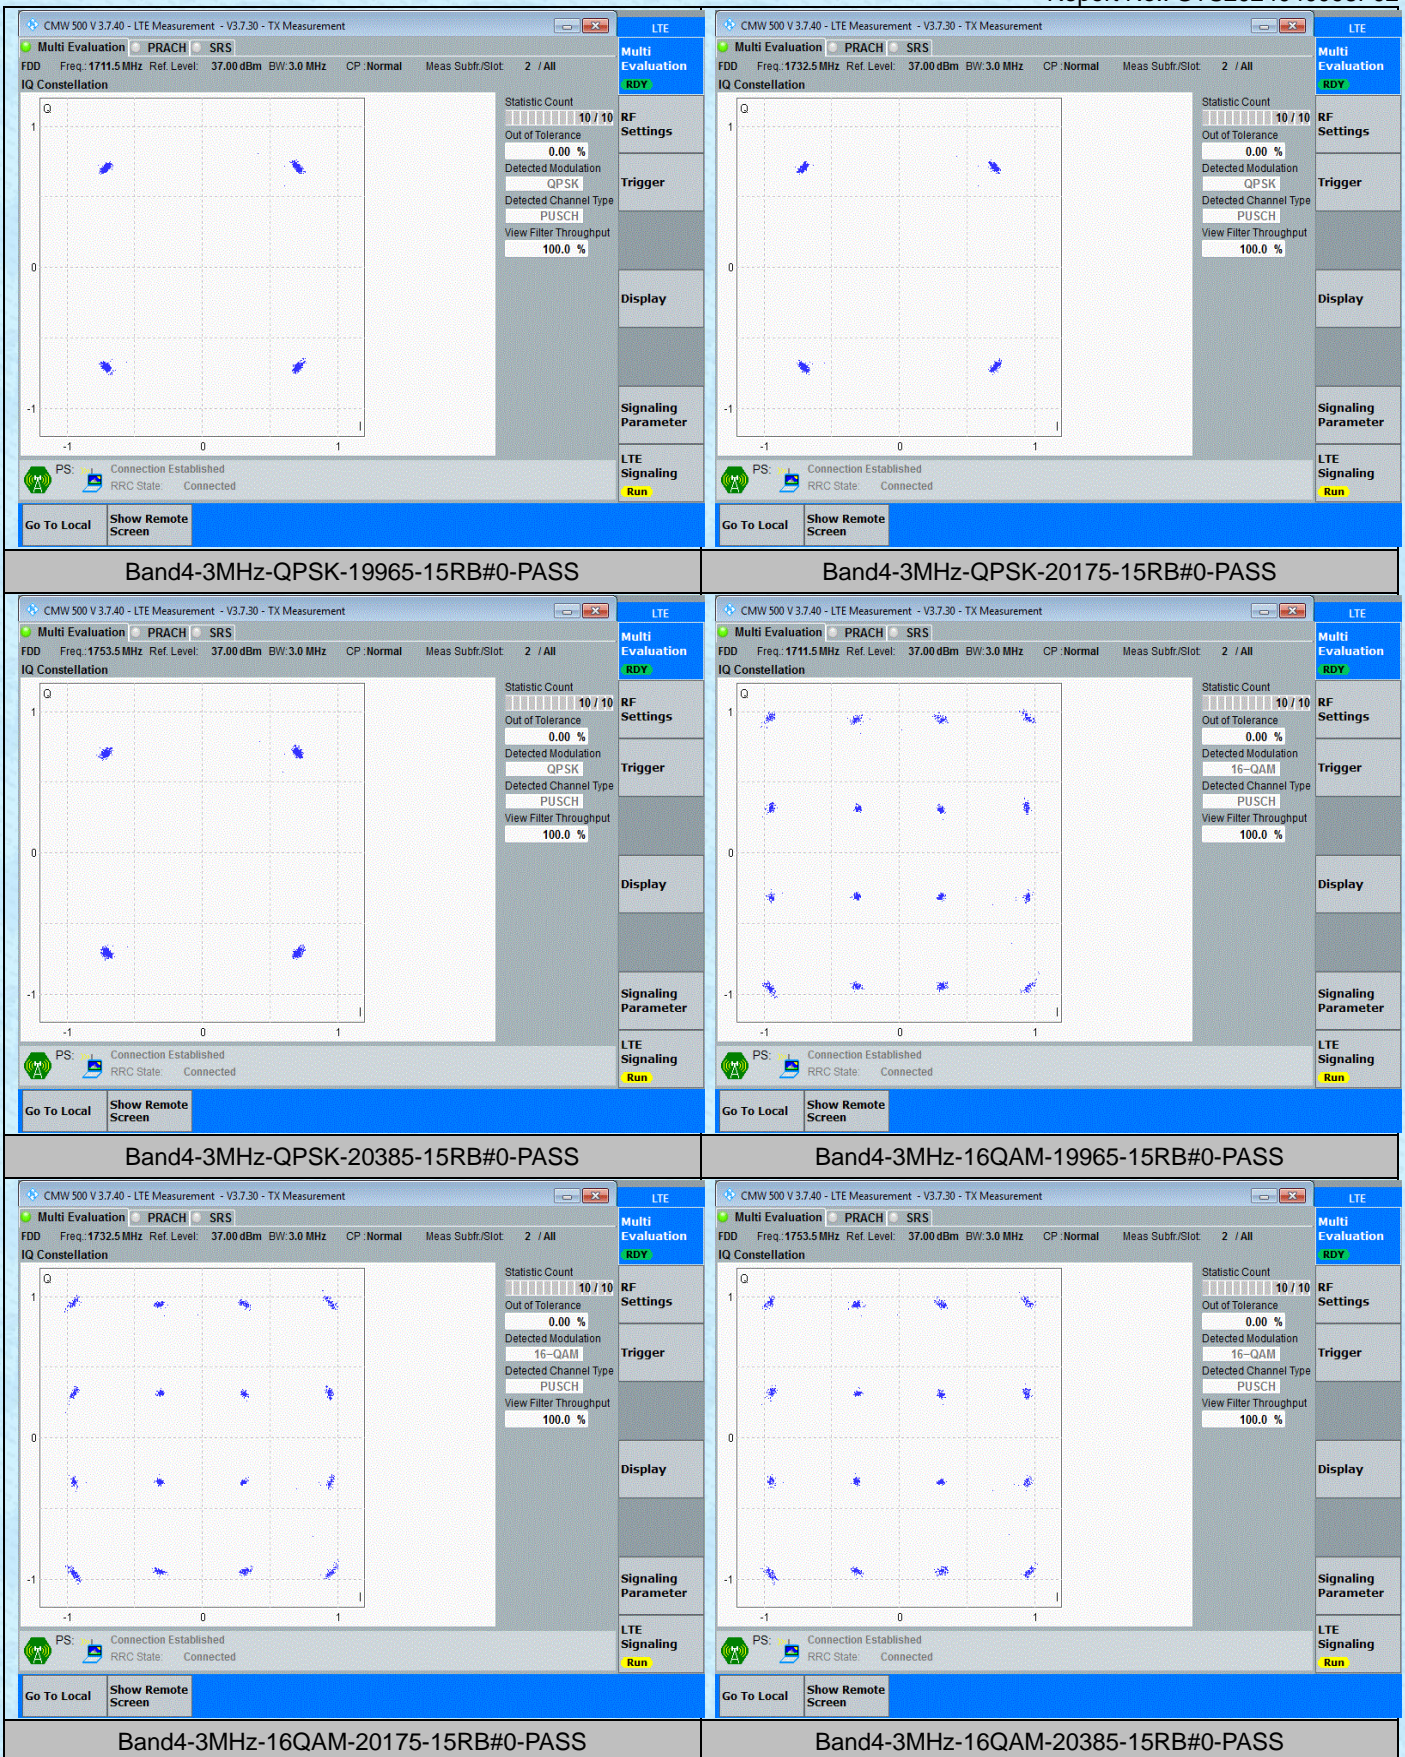

## AppendixG:Modulation Characteristics

### Test Result

Band	Bandwidth	Modulation	Channel	RB Configuration	Verdict
Band4	1.4MHz	QPSK	19957	6RB#0	PASS
Band4	1.4MHz	QPSK	20175	6RB#0	PASS
Band4	1.4MHz	QPSK	20393	6RB#0	PASS
Band4	1.4MHz	16QAM	19957	6RB#0	PASS
Band4	1.4MHz	16QAM	20175	6RB#0	PASS
Band4	1.4MHz	16QAM	20393	6RB#0	PASS
Band4	3MHz	QPSK	19965	15RB#0	PASS
Band4	3MHz	QPSK	20175	15RB#0	PASS
Band4	3MHz	QPSK	20385	15RB#0	PASS
Band4	3MHz	16QAM	19965	15RB#0	PASS
Band4	3MHz	16QAM	20175	15RB#0	PASS
Band4	3MHz	16QAM	20385	15RB#0	PASS
Band4	5MHz	QPSK	19975	25RB#0	PASS
Band4	5MHz	QPSK	20175	25RB#0	PASS
Band4	5MHz	QPSK	20375	25RB#0	PASS
Band4	5MHz	16QAM	19975	25RB#0	PASS
Band4	5MHz	16QAM	20175	25RB#0	PASS
Band4	5MHz	16QAM	20375	25RB#0	PASS
Band4	10MHz	QPSK	20000	50RB#0	PASS
Band4	10MHz	QPSK	20175	50RB#0	PASS
Band4	10MHz	QPSK	20350	50RB#0	PASS
Band4	10MHz	16QAM	20000	50RB#0	PASS
Band4	10MHz	16QAM	20175	50RB#0	PASS
Band4	10MHz	16QAM	20350	50RB#0	PASS
Band4	15MHz	QPSK	20025	75RB#0	PASS
Band4	15MHz	QPSK	20175	75RB#0	PASS
Band4	15MHz	QPSK	20325	75RB#0	PASS
Band4	15MHz	16QAM	20025	75RB#0	PASS
Band4	15MHz	16QAM	20175	75RB#0	PASS
Band4	15MHz	16QAM	20325	75RB#0	PASS
Band4	20MHz	QPSK	20050	100RB#0	PASS
Band4	20MHz	QPSK	20175	100RB#0	PASS
Band4	20MHz	QPSK	20300	100RB#0	PASS
Band4	20MHz	16QAM	20050	100RB#0	PASS
Band4	20MHz	16QAM	20175	100RB#0	PASS
Band4	20MHz	16QAM	20300	100RB#0	PASS

## Test Graphs

Band4-5MHz-QPSK-19975-25RB#0-PASS

Band4-5MHz-QPSK-20175-25RB#0-PASS

Band4-5MHz-QPSK-20375-25RB#0-PASS

Band4-5MHz-16QAM-19975-25RB#0-PASS

Band4-5MHz-16QAM-20175-25RB#0-PASS

Band4-5MHz-16QAM-20375-25RB#0-PASS