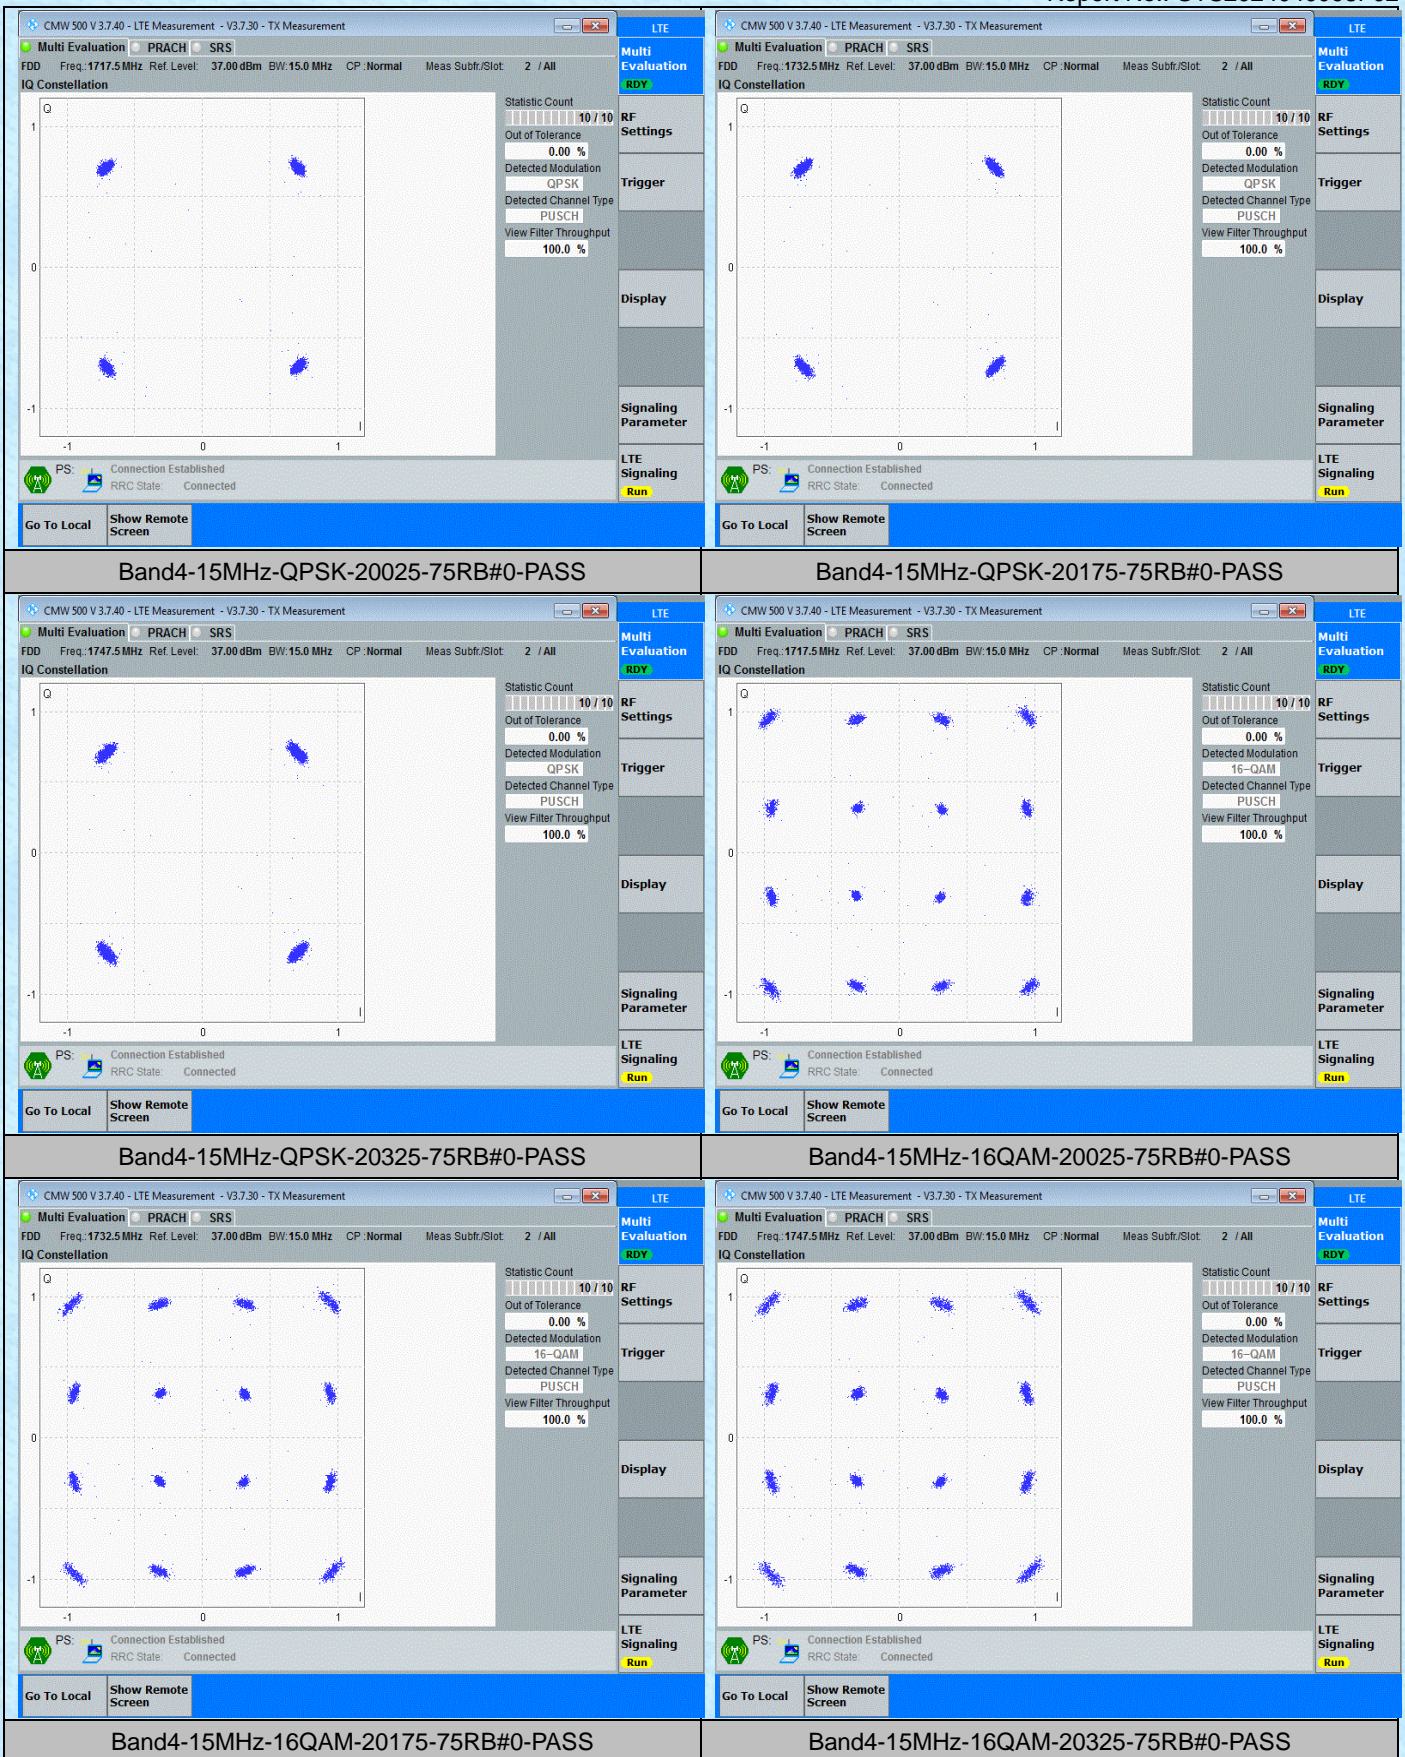

### Test Result

Band	Bandwidth	Modulation	Channel	RB Configuration	Verdict
Band4	1.4MHz	QPSK	19957	6RB#0	PASS
Band4	1.4MHz	QPSK	20175	6RB#0	PASS
Band4	1.4MHz	QPSK	20393	6RB#0	PASS
Band4	1.4MHz	16QAM	19957	6RB#0	PASS
Band4	1.4MHz	16QAM	20175	6RB#0	PASS
Band4	1.4MHz	16QAM	20393	6RB#0	PASS
Band4	3MHz	QPSK	19965	15RB#0	PASS
Band4	3MHz	QPSK	20175	15RB#0	PASS
Band4	3MHz	QPSK	20385	15RB#0	PASS
Band4	3MHz	16QAM	19965	15RB#0	PASS
Band4	3MHz	16QAM	20175	15RB#0	PASS
Band4	3MHz	16QAM	20385	15RB#0	PASS
Band4	5MHz	QPSK	19975	25RB#0	PASS
Band4	5MHz	QPSK	20175	25RB#0	PASS
Band4	5MHz	QPSK	20375	25RB#0	PASS
Band4	5MHz	16QAM	19975	25RB#0	PASS
Band4	5MHz	16QAM	20175	25RB#0	PASS
Band4	5MHz	16QAM	20375	25RB#0	PASS
Band4	10MHz	QPSK	20000	50RB#0	PASS
Band4	10MHz	QPSK	20175	50RB#0	PASS
Band4	10MHz	QPSK	20350	50RB#0	PASS
Band4	10MHz	16QAM	20000	50RB#0	PASS
Band4	10MHz	16QAM	20175	50RB#0	PASS
Band4	10MHz	16QAM	20350	50RB#0	PASS
Band4	15MHz	QPSK	20025	75RB#0	PASS
Band4	15MHz	QPSK	20175	75RB#0	PASS
Band4	15MHz	QPSK	20325	75RB#0	PASS
Band4	15MHz	16QAM	20025	75RB#0	PASS
Band4	15MHz	16QAM	20175	75RB#0	PASS
Band4	15MHz	16QAM	20325	75RB#0	PASS
Band4	20MHz	QPSK	20050	100RB#0	PASS
Band4	20MHz	QPSK	20175	100RB#0	PASS
Band4	20MHz	QPSK	20300	100RB#0	PASS
Band4	20MHz	16QAM	20050	100RB#0	PASS
Band4	20MHz	16QAM	20175	100RB#0	PASS
Band4	20MHz	16QAM	20300	100RB#0	PASS

## Test Graphs

Band4-5MHz-QPSK-19975-25RB#0-PASS

Band4-5MHz-QPSK-20175-25RB#0-PASS

Band4-5MHz-QPSK-20375-25RB#0-PASS

Band4-5MHz-16QAM-19975-25RB#0-PASS

Band4-5MHz-16QAM-20175-25RB#0-PASS

Band4-5MHz-16QAM-20375-25RB#0-PASS