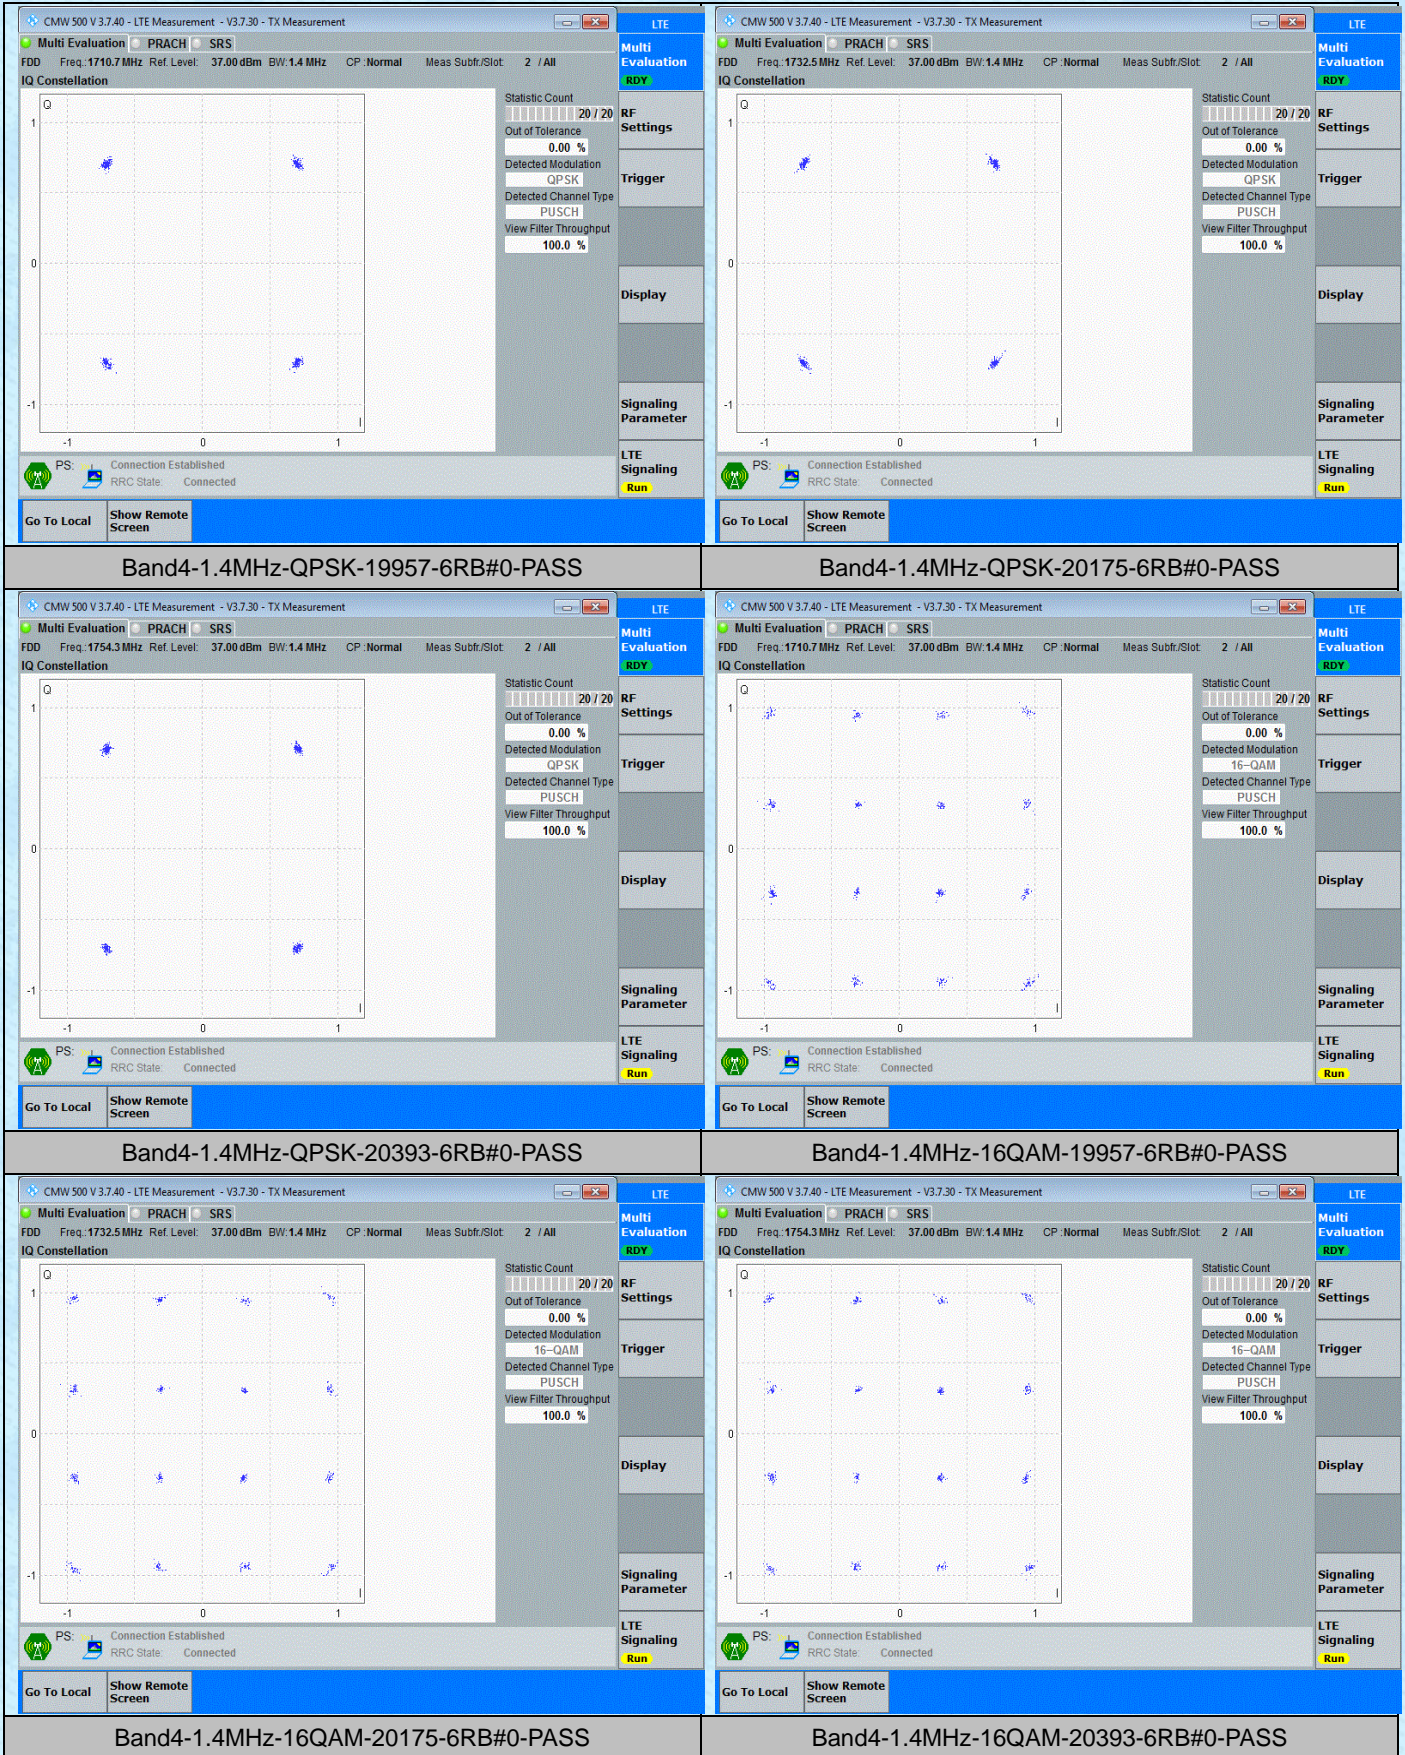

Test Graphs