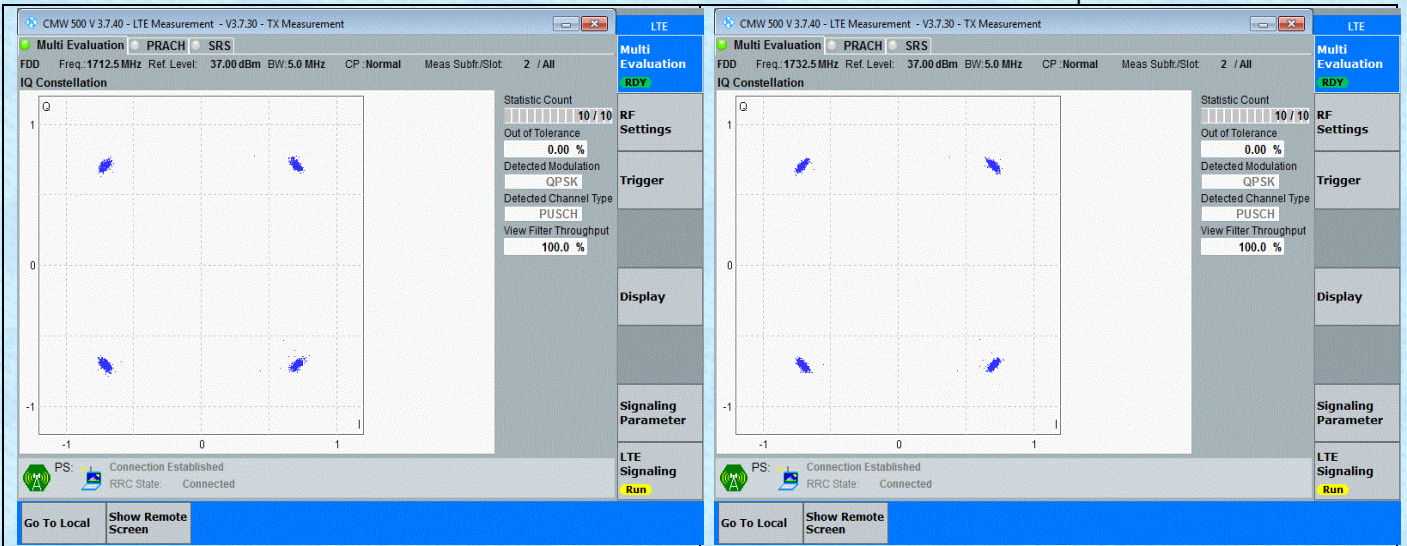

## AppendixG:Modulation Characteristics

### Test Result

Band	Bandwidth	Modulation	Channel	RB Configuration	Verdict
Band4	1.4MHz	QPSK	19957	6RB#0	PASS
Band4	1.4MHz	QPSK	20175	6RB#0	PASS
Band4	1.4MHz	QPSK	20393	6RB#0	PASS
Band4	1.4MHz	16QAM	19957	6RB#0	PASS
Band4	1.4MHz	16QAM	20175	6RB#0	PASS
Band4	1.4MHz	16QAM	20393	6RB#0	PASS
Band4	3MHz	QPSK	19965	15RB#0	PASS
Band4	3MHz	QPSK	20175	15RB#0	PASS
Band4	3MHz	QPSK	20385	15RB#0	PASS
Band4	3MHz	16QAM	19965	15RB#0	PASS
Band4	3MHz	16QAM	20175	15RB#0	PASS
Band4	3MHz	16QAM	20385	15RB#0	PASS
Band4	5MHz	QPSK	19975	25RB#0	PASS
Band4	5MHz	QPSK	20175	25RB#0	PASS
Band4	5MHz	QPSK	20375	25RB#0	PASS
Band4	5MHz	16QAM	19975	25RB#0	PASS
Band4	5MHz	16QAM	20175	25RB#0	PASS
Band4	5MHz	16QAM	20375	25RB#0	PASS
Band4	10MHz	QPSK	20000	50RB#0	PASS
Band4	10MHz	QPSK	20175	50RB#0	PASS
Band4	10MHz	QPSK	20350	50RB#0	PASS
Band4	10MHz	16QAM	20000	50RB#0	PASS
Band4	10MHz	16QAM	20175	50RB#0	PASS
Band4	10MHz	16QAM	20350	50RB#0	PASS
Band4	15MHz	QPSK	20025	75RB#0	PASS
Band4	15MHz	QPSK	20175	75RB#0	PASS
Band4	15MHz	QPSK	20325	75RB#0	PASS
Band4	15MHz	16QAM	20025	75RB#0	PASS
Band4	15MHz	16QAM	20175	75RB#0	PASS
Band4	15MHz	16QAM	20325	75RB#0	PASS
Band4	20MHz	QPSK	20050	100RB#0	PASS
Band4	20MHz	QPSK	20175	100RB#0	PASS
Band4	20MHz	QPSK	20300	100RB#0	PASS
Band4	20MHz	16QAM	20050	100RB#0	PASS
Band4	20MHz	16QAM	20175	100RB#0	PASS
Band4	20MHz	16QAM	20300	100RB#0	PASS

## Test Graphs

Band4-5MHz-QPSK-19975-25RB#0-PASS

Band4-5MHz-QPSK-20175-25RB#0-PASS

Band4-5MHz-QPSK-20375-25RB#0-PASS

Band4-5MHz-16QAM-19975-25RB#0-PASS

Band4-5MHz-16QAM-20175-25RB#0-PASS

Band4-5MHz-16QAM-20375-25RB#0-PASS