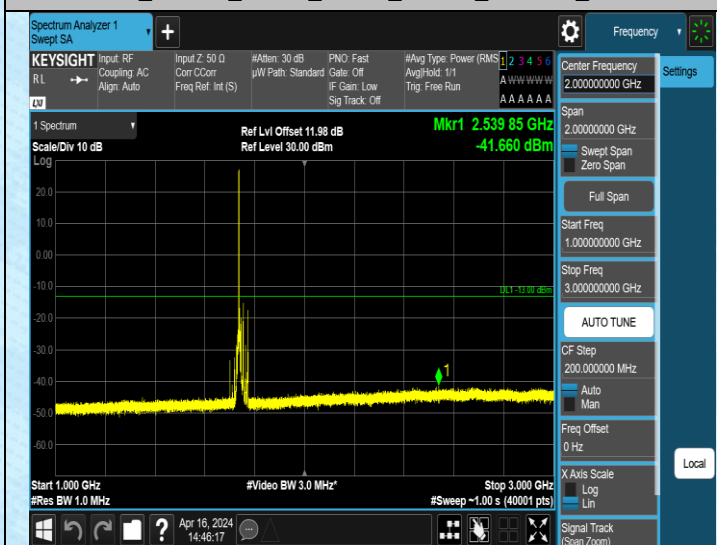

Band4_20MHz_QPSK_20050_1RB#0_3000~20000_3000~20000

Band4_20MHz_QPSK_20175_1RB#0_0.009~0.15_0.009~0.15

Band4_20MHz_QPSK_20175_1RB#0_0.15~30_0.15~30

Band4_20MHz_QPSK_20175_1RB#0_30~1000_30~1000

Band4_20MHz_QPSK_20175_1RB#0_1000~3000_1000~3000