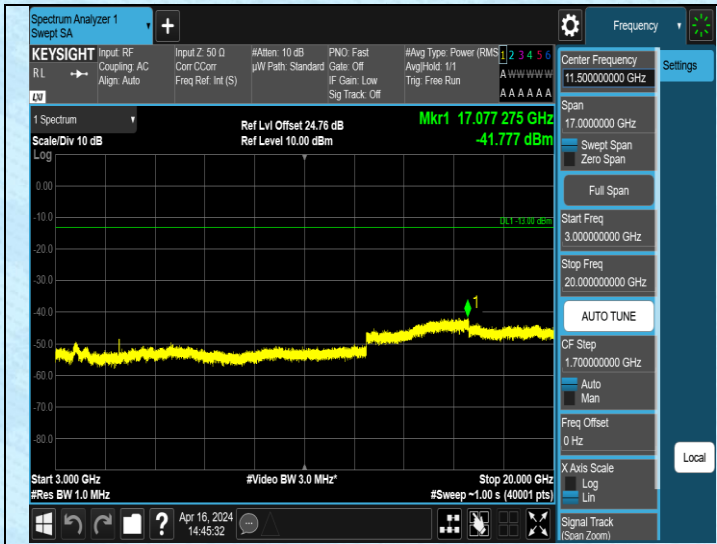

Band4_20MHz_QPSK_20050_1RB#0_3000~20000_3000~20000

Band4_20MHz_QPSK_20175_1RB#0_0.009~0.15_0.009~0.15

Band4_20MHz_QPSK_20175_1RB#0_0.15~30_0.15~30

Band4_20MHz_QPSK_20175_1RB#0_30~1000_30~1000

Band4_20MHz_QPSK_20175_1RB#0_1000~3000_1000~3000