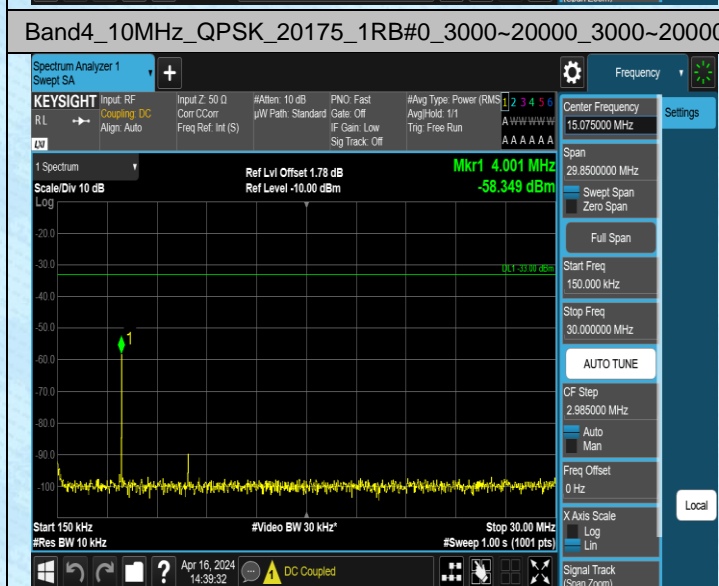

Band4_10MHz_QPSK_20350_1RB#0_1000~3000_1000~3000

Band4_10MHz_QPSK_20350_1RB#0_3000~20000_3000~20000