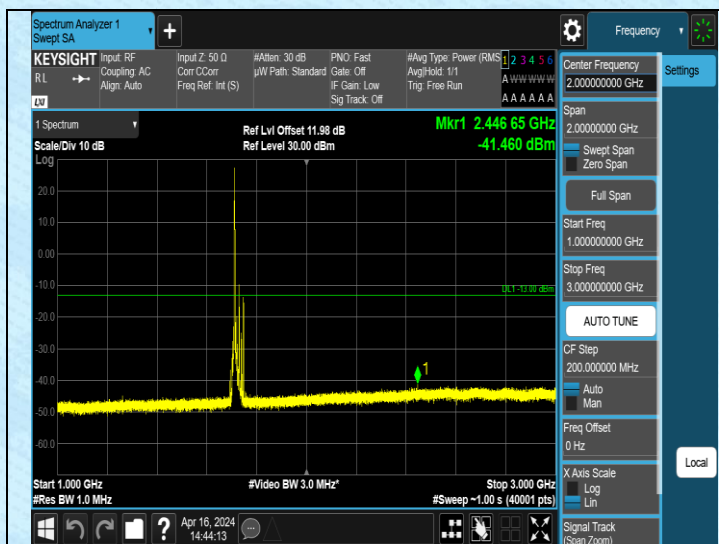

Band4_15MHz_QPSK_20175_1RB#0_1000~3000_1000~3000

Band4_15MHz_QPSK_20175_1RB#0_3000~20000_3000~20000

Band4_15MHz_QPSK_20325_1RB#0_0.009~0.15_0.009~0.15

Band4_15MHz_QPSK_20325_1RB#0_0.15~30_0.15~30

Band4_20MHz_QPSK_20050_1RB#0_1000~3000_1000~3000