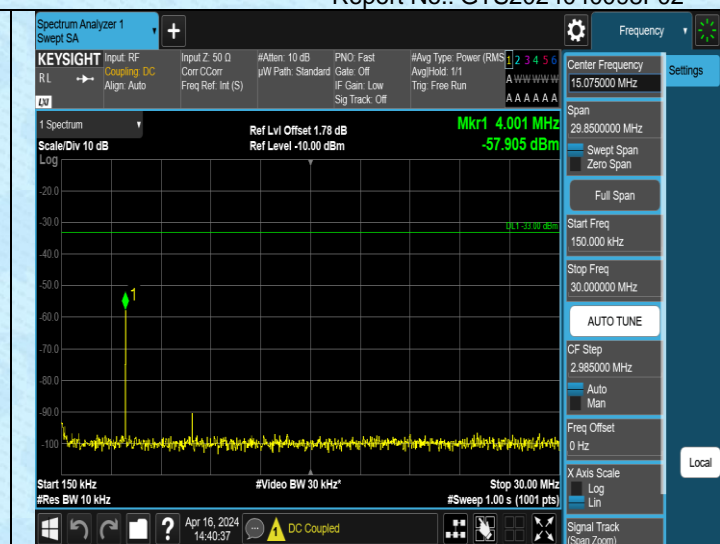

Band4_10MHz_QPSK_20350_1RB#0_3000~20000_3000~20000