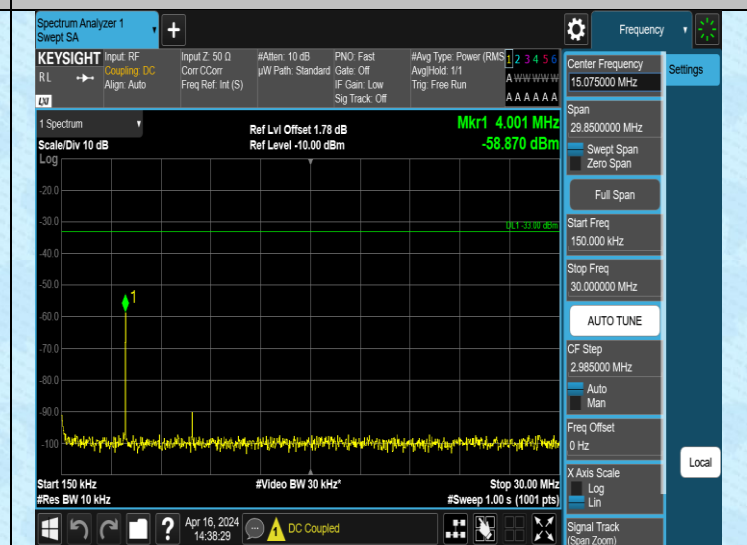

Band4_10MHz_QPSK_20000_1RB#0_1000~3000_1000~3000

Band4_10MHz_QPSK_20000_1RB#0_3000~20000_3000~20000

Band4_10MHz_QPSK_20175_1RB#0_0.009~0.15_0.009~0.15

Band4_10MHz_QPSK_20175_1RB#0_0.15~30_0.15~30

Band4_10MHz_QPSK_20175_1RB#0_30~1000_30~1000