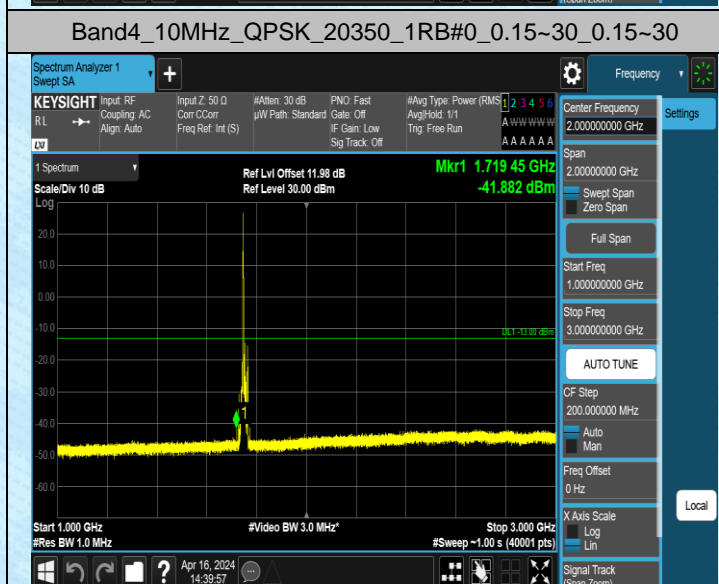

Band4_10MHz_QPSK_20350_1RB#0_1000~3000_1000~3000