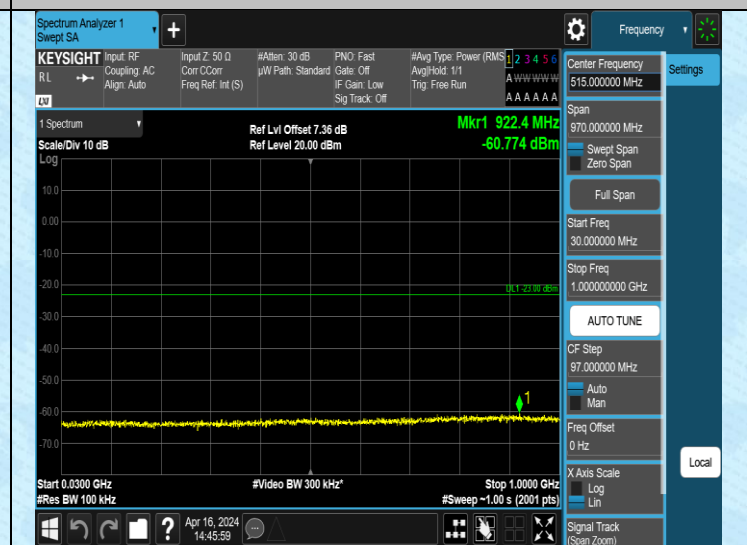

Band4_20MHz_QPSK_20050_1RB#0_3000~20000_3000~20000

Band4_20MHz_QPSK_20175_1RB#0_0.009~0.15_0.009~0.15

Band4_20MHz_QPSK_20175_1RB#0_0.15~30_0.15~30

Band4_20MHz_QPSK_20175_1RB#0_30~1000_30~1000

Band4_20MHz_QPSK_20175_1RB#0_1000~3000_1000~3000