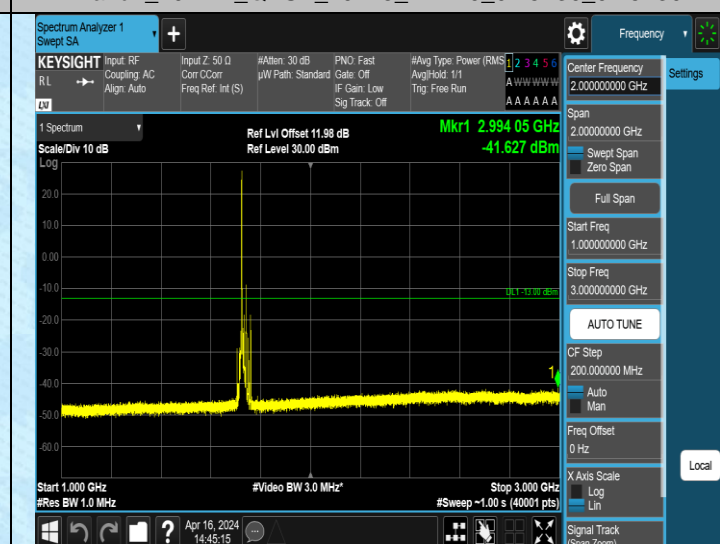

Band4_20MHz_QPSK_20175_1RB#0_0.15~30_0.15~30

Band4_20MHz_QPSK_20175_1RB#0_1000~3000_1000~3000