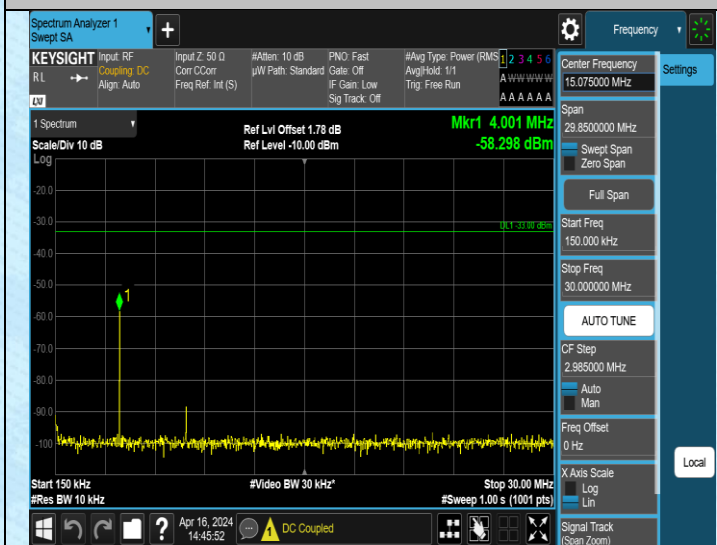

Band4_20MHz_QPSK_20050_1RB#0_3000~20000_3000~20000

Band4_20MHz_QPSK_20175_1RB#0_0.009~0.15_0.009~0.15

Band4_20MHz_QPSK_20175_1RB#0_0.15~30_0.15~30

Band4_20MHz_QPSK_20175_1RB#0_30~1000_30~1000

Band4_20MHz_QPSK_20175_1RB#0_1000~3000_1000~3000