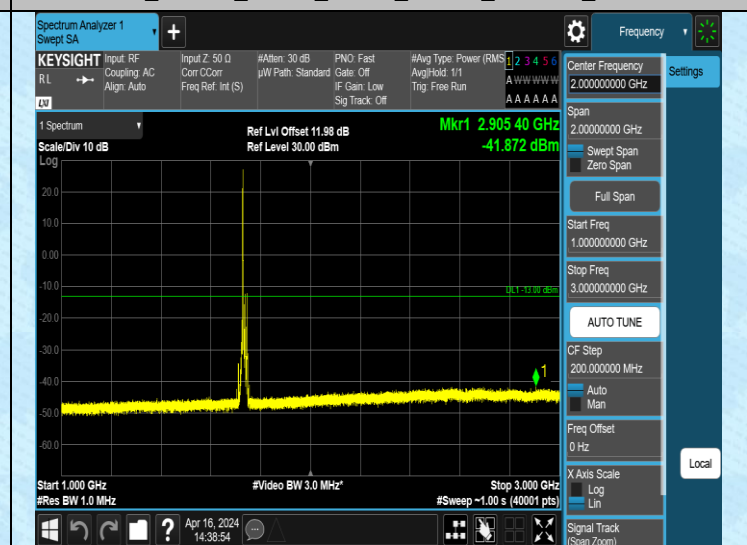

Band4_10MHz_QPSK_20000_1RB#0_1000~3000_1000~3000

Band4_10MHz_QPSK_20000_1RB#0_3000~20000_3000~20000

Band4_10MHz_QPSK_20175_1RB#0_0.009~0.15_0.009~0.15

Band4_10MHz_QPSK_20175_1RB#0_0.15~30_0.15~30

Band4_10MHz_QPSK_20175_1RB#0_30~1000_30~1000