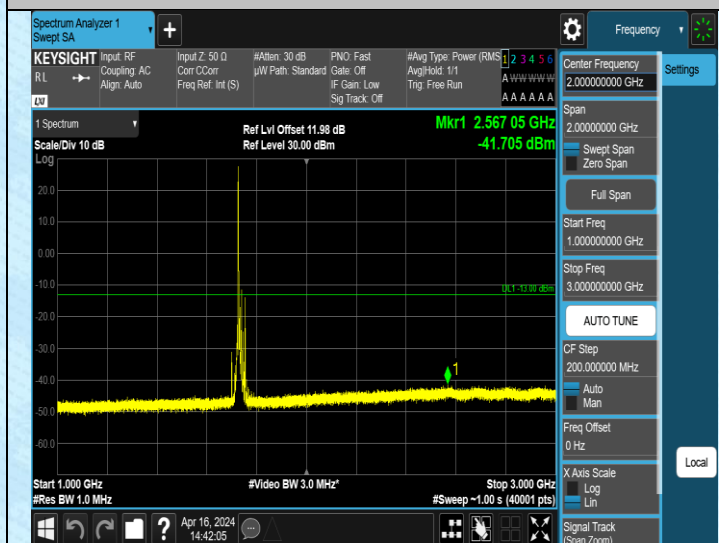

Band4_10MHz_QPSK_20175_1RB#0_1000~3000_1000~3000

Band4_10MHz_QPSK_20350_1RB#0_1000~3000_1000~3000

Band4_10MHz_QPSK_20350_1RB#0_3000~20000_3000~20000

Band4_15MHz_QPSK_20175_1RB#0_0.15~30_0.15~30

Band4_15MHz_QPSK_20175_1RB#0_30~1000_30~1000