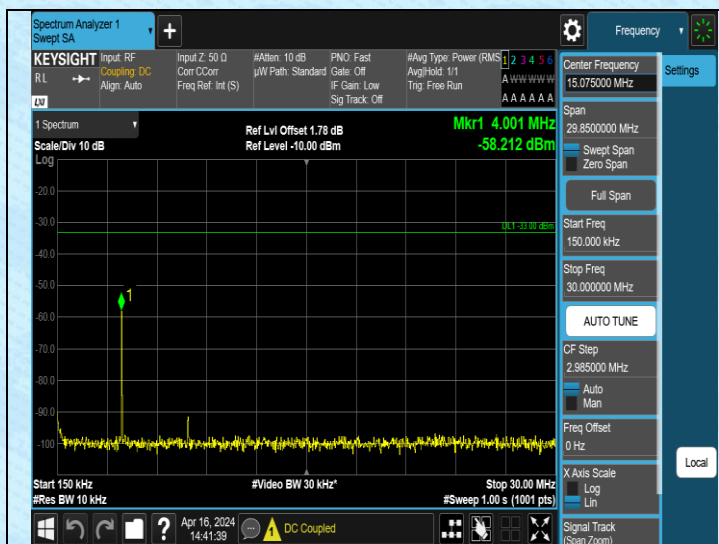

Band4_15MHz_QPSK_20175_1RB#0_0.15~30_0.15~30