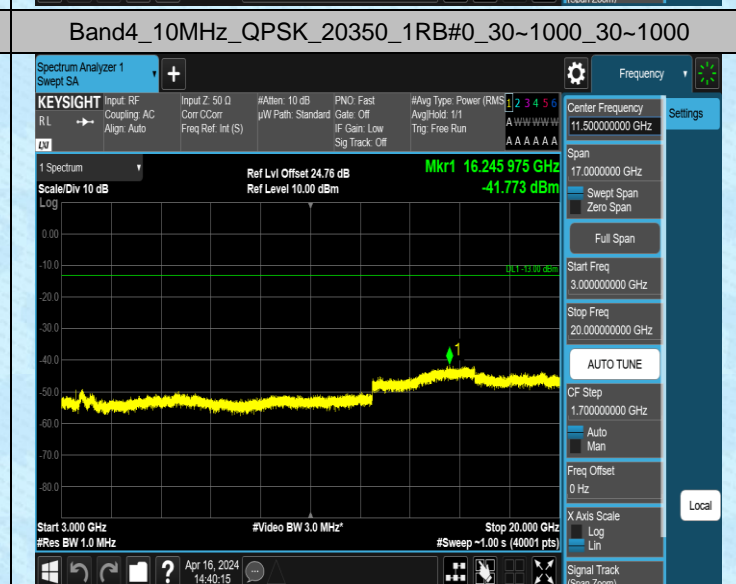

Band4_10MHz_QPSK_20350_1RB#0_3000~20000_3000~20000