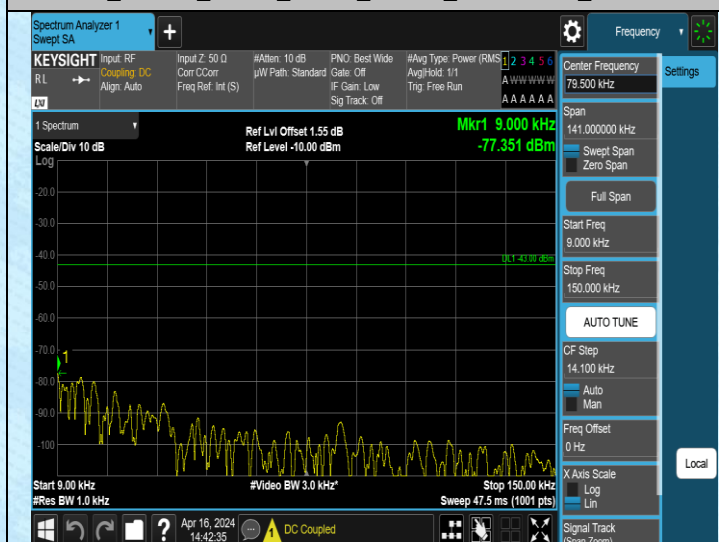

Band4_15MHz_QPSK_20175_1RB#0_1000~3000_1000~3000

Band4_15MHz_QPSK_20325_1RB#0_0.009~0.15_0.009~0.15