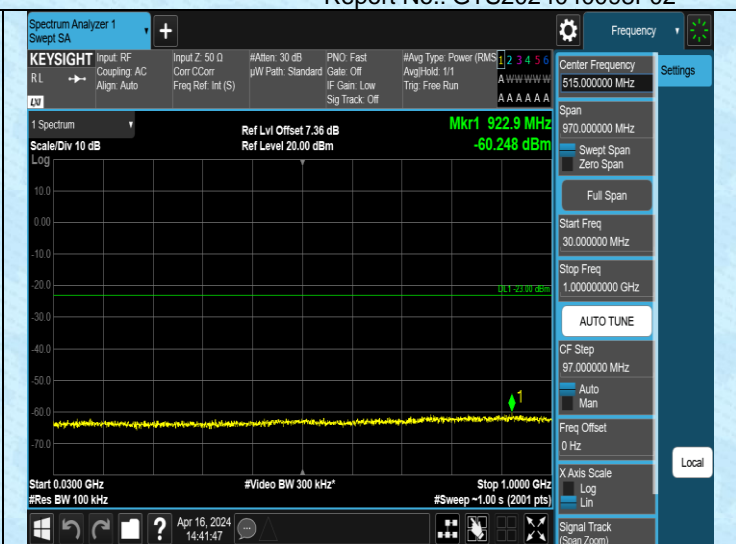

Band4_10MHz_QPSK_20000_1RB#0_1000~3000_1000~3000

Band4_10MHz_QPSK_20000_1RB#0_3000~20000_3000~20000

Band4_10MHz_QPSK_20175_1RB#0_0.009~0.15_0.009~0.15

Band4_10MHz_QPSK_20175_1RB#0_0.15~30_0.15~30

Band4_10MHz_QPSK_20175_1RB#0_30~1000_30~1000

Band4_10MHz_QPSK_20175_1RB#0_1000~3000_1000~3000

Band4_10MHz_QPSK_20350_1RB#0_1000~3000_1000~3000

Band4_10MHz_QPSK_20350_1RB#0_3000~20000_3000~20000

Band4_15MHz_QPSK_20175_1RB#0_0.15~30_0.15~30

Band4_15MHz_QPSK_20175_1RB#0_30~1000_30~1000