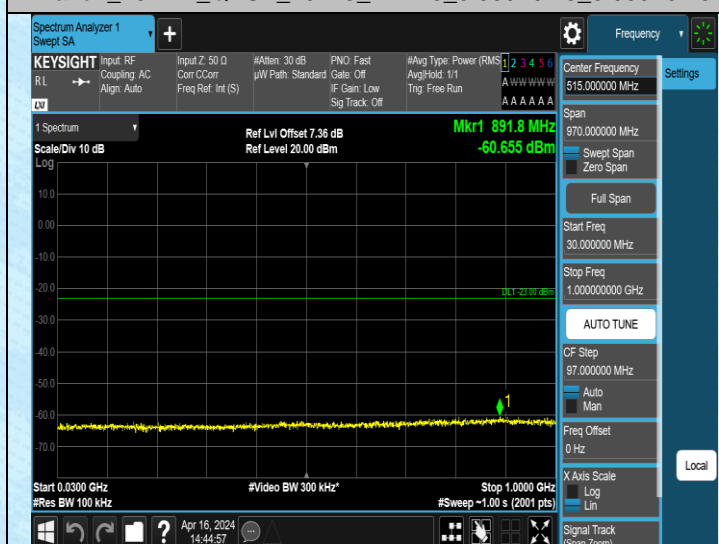

Band4_15MHz_QPSK_20175_1RB#0_1000~3000_1000~3000

Band4_15MHz_QPSK_20175_1RB#0_3000~20000_3000~20000

Band4_15MHz_QPSK_20325_1RB#0_0.009~0.15_0.009~0.15

Band4_15MHz_QPSK_20325_1RB#0_0.15~30_0.15~30

Band4_20MHz_QPSK_20050_1RB#0_1000~3000_1000~3000

Band4_20MHz_QPSK_20050_1RB#0_3000~20000_3000~20000

Band4_20MHz_QPSK_20175_1RB#0_0.009~0.15_0.009~0.15

Band4_20MHz_QPSK_20175_1RB#0_0.15~30_0.15~30

Band4_20MHz_QPSK_20175_1RB#0_30~1000_30~1000

Band4_20MHz_QPSK_20175_1RB#0_1000~3000_1000~3000