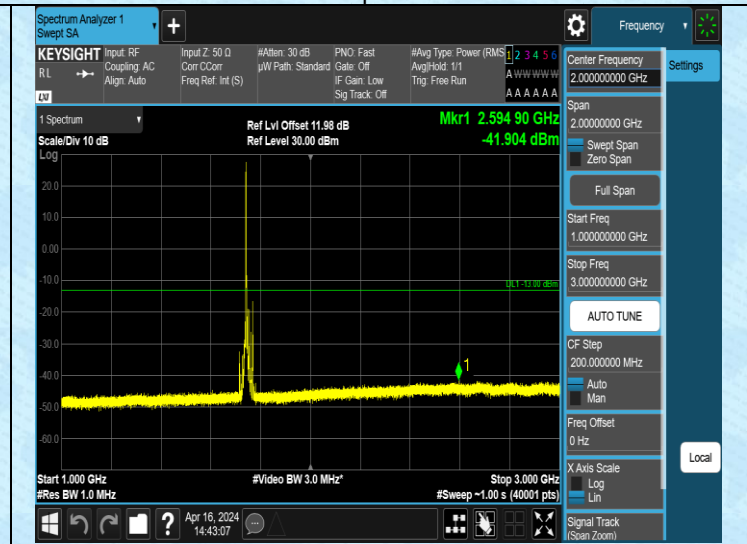

Band4_15MHz_QPSK_20325_1RB#0_0.15~30_0.15~30