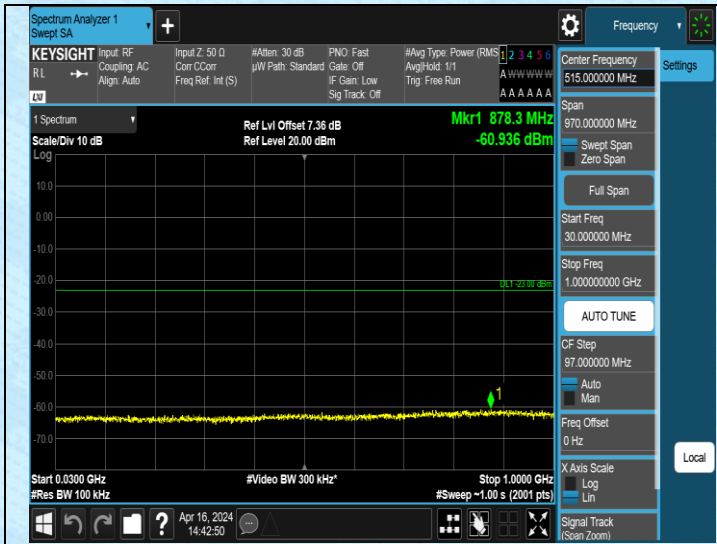

Band4_15MHz_QPSK_20325_1RB#0_0.009~0.15_0.009~0.15