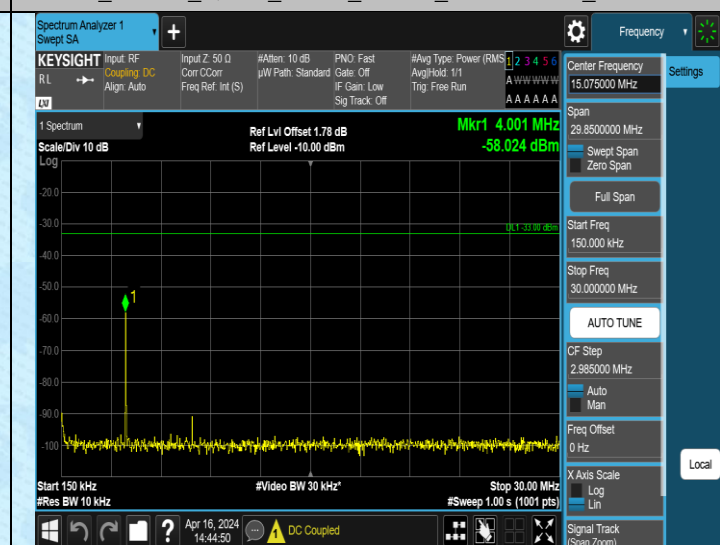

Band4_20MHz_QPSK_20050_1RB#0_3000~20000_3000~20000

Band4_20MHz_QPSK_20175_1RB#0_0.15~30_0.15~30