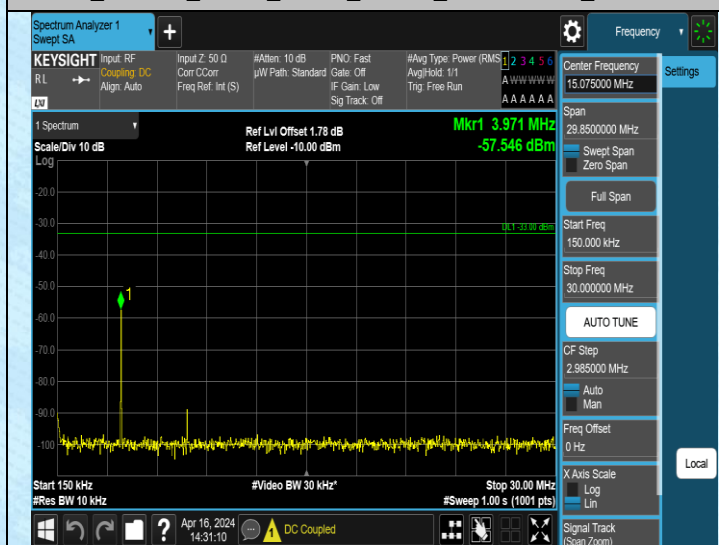

Test Graphs

Band4_1.4MHz_QPSK_20393_1RB#0_30~1000_30~1000

Band4_1.4MHz_QPSK_20393_1RB#0_1000~3000_1000~3000

Band4_1.4MHz_QPSK_20393_1RB#0_3000~20000_3000~20000

Band4_3MHz_QPSK_19965_1RB#0_0.009~0.15_0.009~0.15