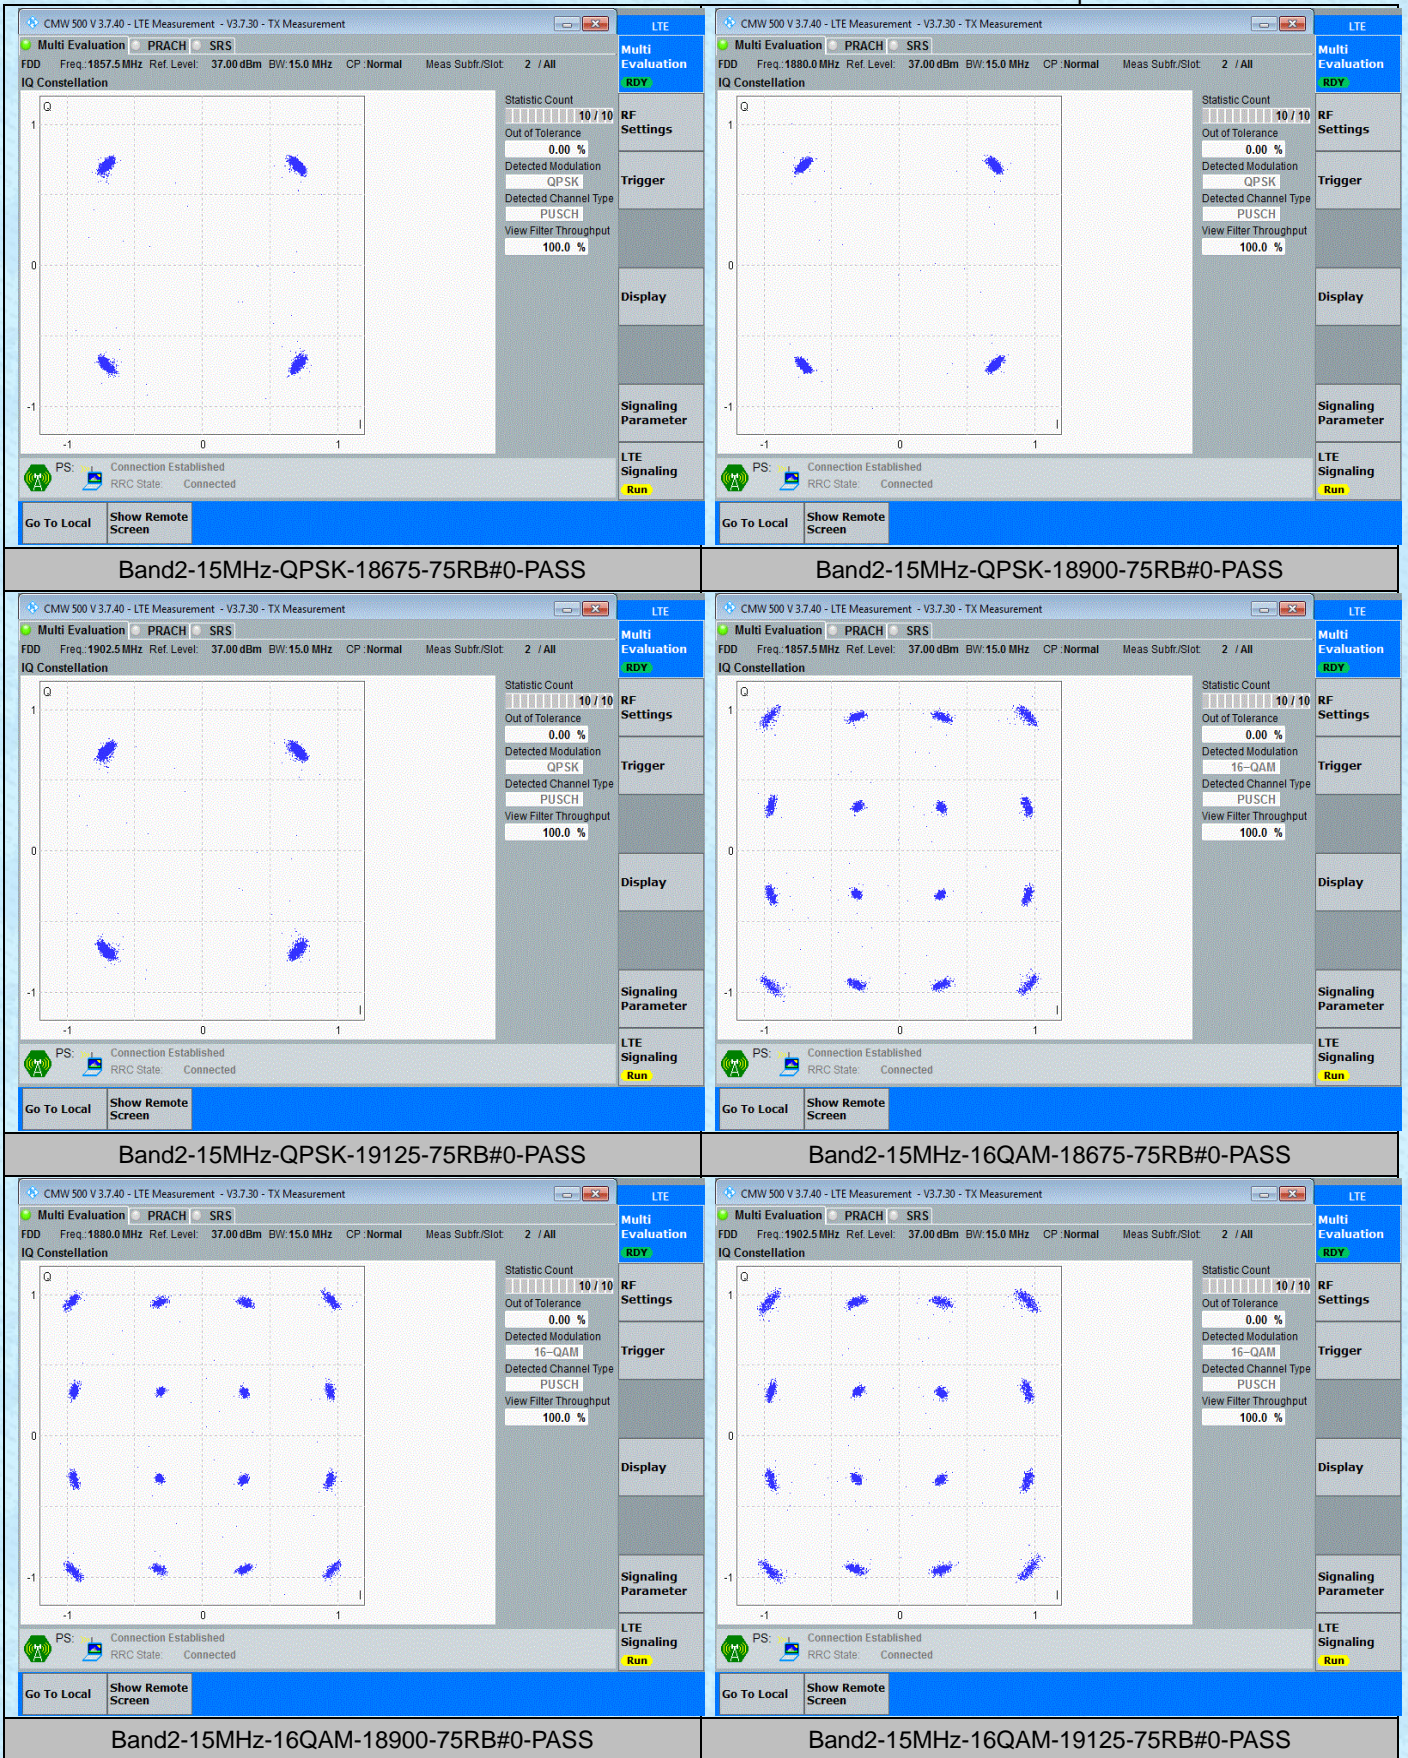

AppendixG:Modulation Characteristics

Test Result

Band	Bandwidth	Modulation	Channel	RB Configuration	Verdict
Band2	1.4MHz	QPSK	18607	6RB#0	PASS
Band2	1.4MHz	QPSK	18900	6RB#0	PASS
Band2	1.4MHz	QPSK	19193	6RB#0	PASS
Band2	1.4MHz	16QAM	18607	6RB#0	PASS
Band2	1.4MHz	16QAM	18900	6RB#0	PASS
Band2	1.4MHz	16QAM	19193	6RB#0	PASS
Band2	3MHz	QPSK	18615	15RB#0	PASS
Band2	3MHz	QPSK	18900	15RB#0	PASS
Band2	3MHz	QPSK	19185	15RB#0	PASS
Band2	3MHz	16QAM	18615	15RB#0	PASS
Band2	3MHz	16QAM	18900	15RB#0	PASS
Band2	3MHz	16QAM	19185	15RB#0	PASS
Band2	5MHz	QPSK	18625	25RB#0	PASS
Band2	5MHz	QPSK	18900	25RB#0	PASS
Band2	5MHz	QPSK	19175	25RB#0	PASS
Band2	5MHz	16QAM	18625	25RB#0	PASS
Band2	5MHz	16QAM	18900	25RB#0	PASS
Band2	5MHz	16QAM	19175	25RB#0	PASS
Band2	10MHz	QPSK	18650	50RB#0	PASS
Band2	10MHz	QPSK	18900	50RB#0	PASS
Band2	10MHz	QPSK	19150	50RB#0	PASS
Band2	10MHz	16QAM	18650	50RB#0	PASS
Band2	10MHz	16QAM	18900	50RB#0	PASS
Band2	10MHz	16QAM	19150	50RB#0	PASS
Band2	15MHz	QPSK	18675	75RB#0	PASS
Band2	15MHz	QPSK	18900	75RB#0	PASS
Band2	15MHz	QPSK	19125	75RB#0	PASS
Band2	15MHz	16QAM	18675	75RB#0	PASS
Band2	15MHz	16QAM	18900	75RB#0	PASS
Band2	15MHz	16QAM	19125	75RB#0	PASS
Band2	20MHz	QPSK	18700	100RB#0	PASS
Band2	20MHz	QPSK	18900	100RB#0	PASS
Band2	20MHz	QPSK	19100	100RB#0	PASS
Band2	20MHz	16QAM	18700	100RB#0	PASS
Band2	20MHz	16QAM	18900	100RB#0	PASS
Band2	20MHz	16QAM	19100	100RB#0	PASS

Test Graphs

-----End-----