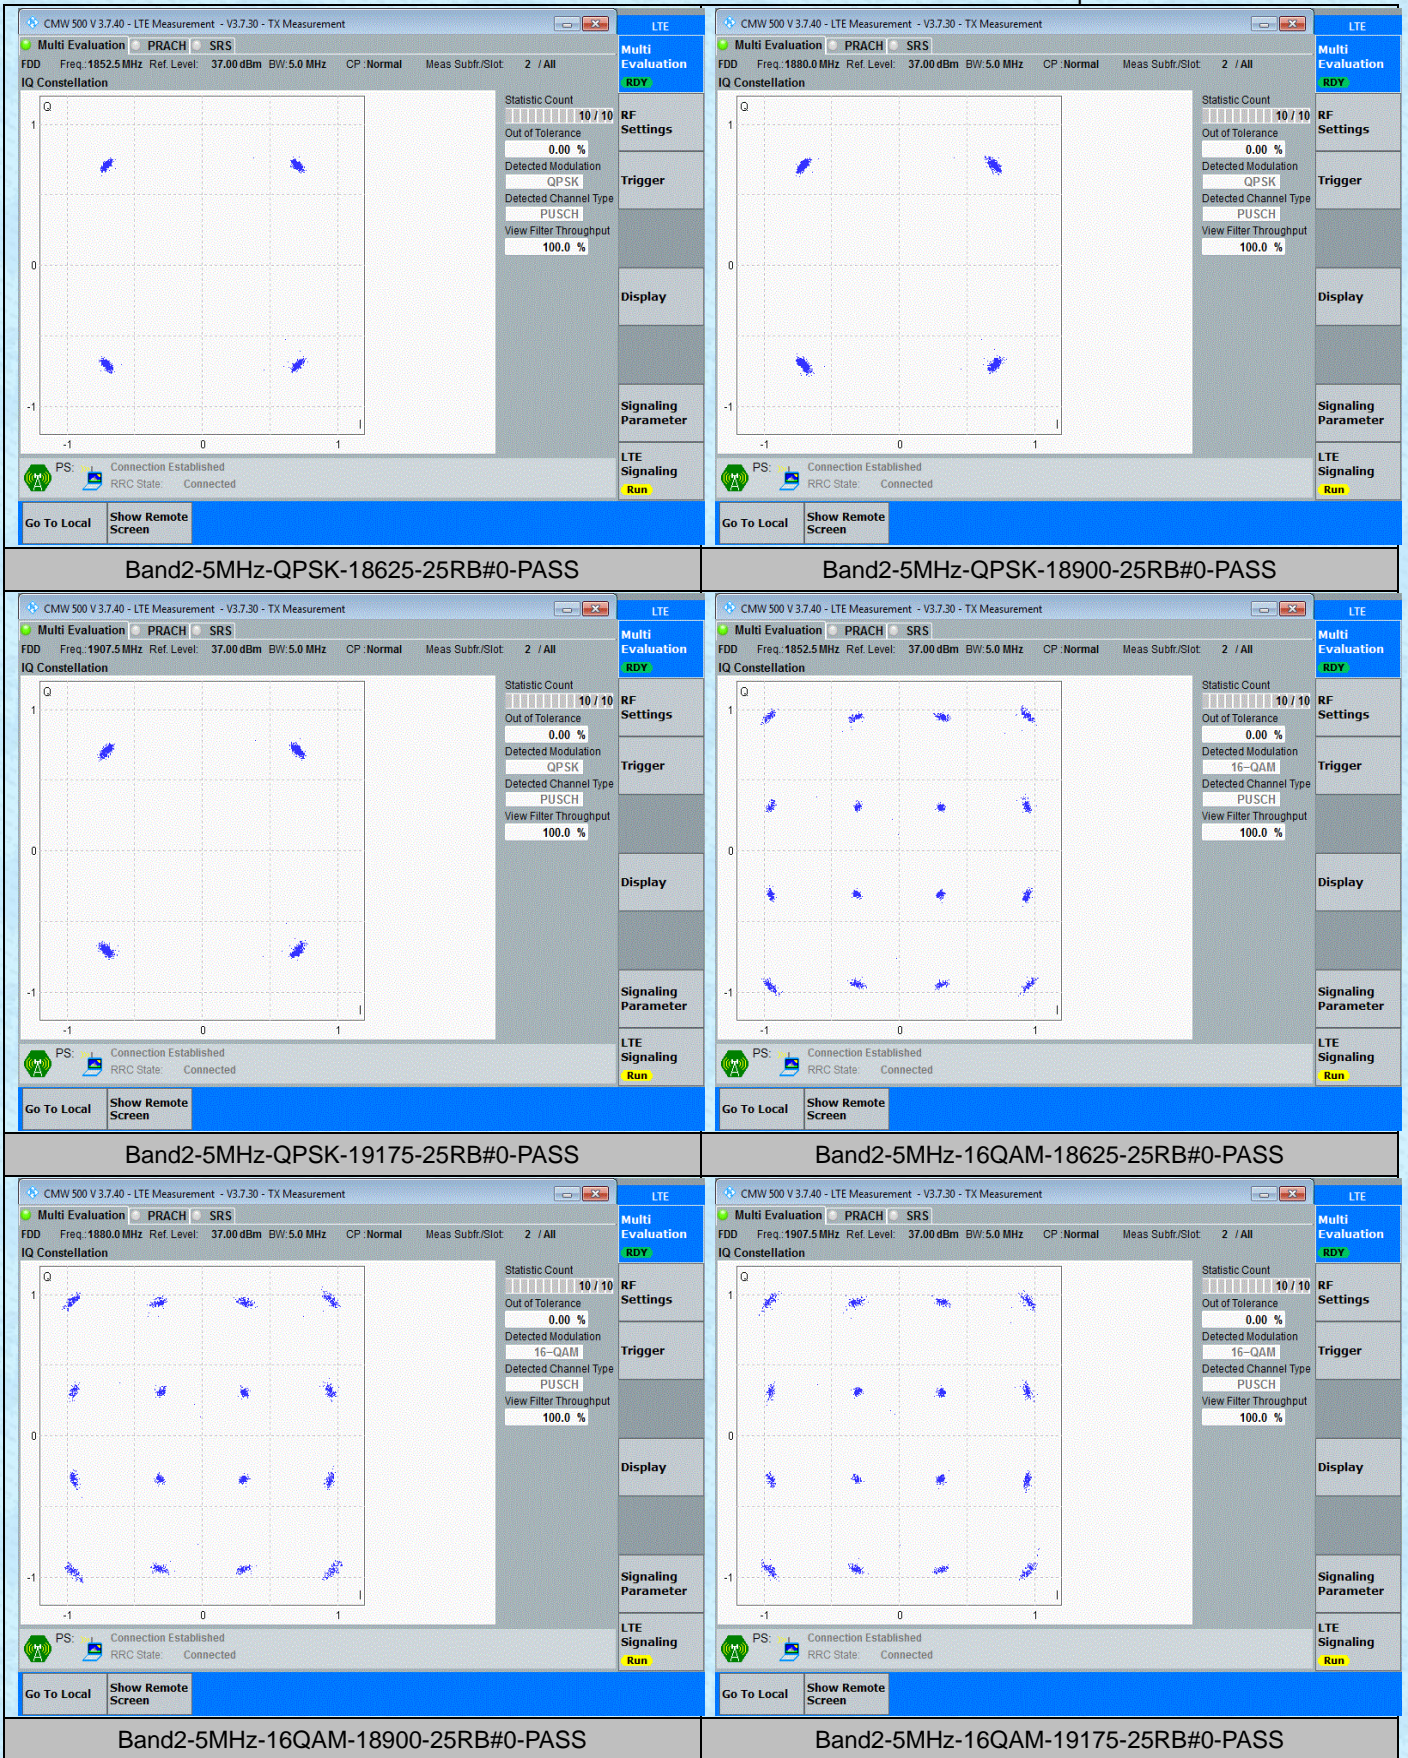

AppendixG:Modulation Characteristics

Test Result

Band	Bandwidth	Modulation	Channel	RB Configuration	Verdict
Band2	1.4MHz	QPSK	18607	6RB#0	PASS
Band2	1.4MHz	QPSK	18900	6RB#0	PASS
Band2	1.4MHz	QPSK	19193	6RB#0	PASS
Band2	1.4MHz	16QAM	18607	6RB#0	PASS
Band2	1.4MHz	16QAM	18900	6RB#0	PASS
Band2	1.4MHz	16QAM	19193	6RB#0	PASS
Band2	3MHz	QPSK	18615	15RB#0	PASS
Band2	3MHz	QPSK	18900	15RB#0	PASS
Band2	3MHz	QPSK	19185	15RB#0	PASS
Band2	3MHz	16QAM	18615	15RB#0	PASS
Band2	3MHz	16QAM	18900	15RB#0	PASS
Band2	3MHz	16QAM	19185	15RB#0	PASS
Band2	5MHz	QPSK	18625	25RB#0	PASS
Band2	5MHz	QPSK	18900	25RB#0	PASS
Band2	5MHz	QPSK	19175	25RB#0	PASS
Band2	5MHz	16QAM	18625	25RB#0	PASS
Band2	5MHz	16QAM	18900	25RB#0	PASS
Band2	5MHz	16QAM	19175	25RB#0	PASS
Band2	10MHz	QPSK	18650	50RB#0	PASS
Band2	10MHz	QPSK	18900	50RB#0	PASS
Band2	10MHz	QPSK	19150	50RB#0	PASS
Band2	10MHz	16QAM	18650	50RB#0	PASS
Band2	10MHz	16QAM	18900	50RB#0	PASS
Band2	10MHz	16QAM	19150	50RB#0	PASS
Band2	15MHz	QPSK	18675	75RB#0	PASS
Band2	15MHz	QPSK	18900	75RB#0	PASS
Band2	15MHz	QPSK	19125	75RB#0	PASS
Band2	15MHz	16QAM	18675	75RB#0	PASS
Band2	15MHz	16QAM	18900	75RB#0	PASS
Band2	15MHz	16QAM	19125	75RB#0	PASS
Band2	20MHz	QPSK	18700	100RB#0	PASS
Band2	20MHz	QPSK	18900	100RB#0	PASS
Band2	20MHz	QPSK	19100	100RB#0	PASS
Band2	20MHz	16QAM	18700	100RB#0	PASS
Band2	20MHz	16QAM	18900	100RB#0	PASS
Band2	20MHz	16QAM	19100	100RB#0	PASS

Test Graphs

-----End-----