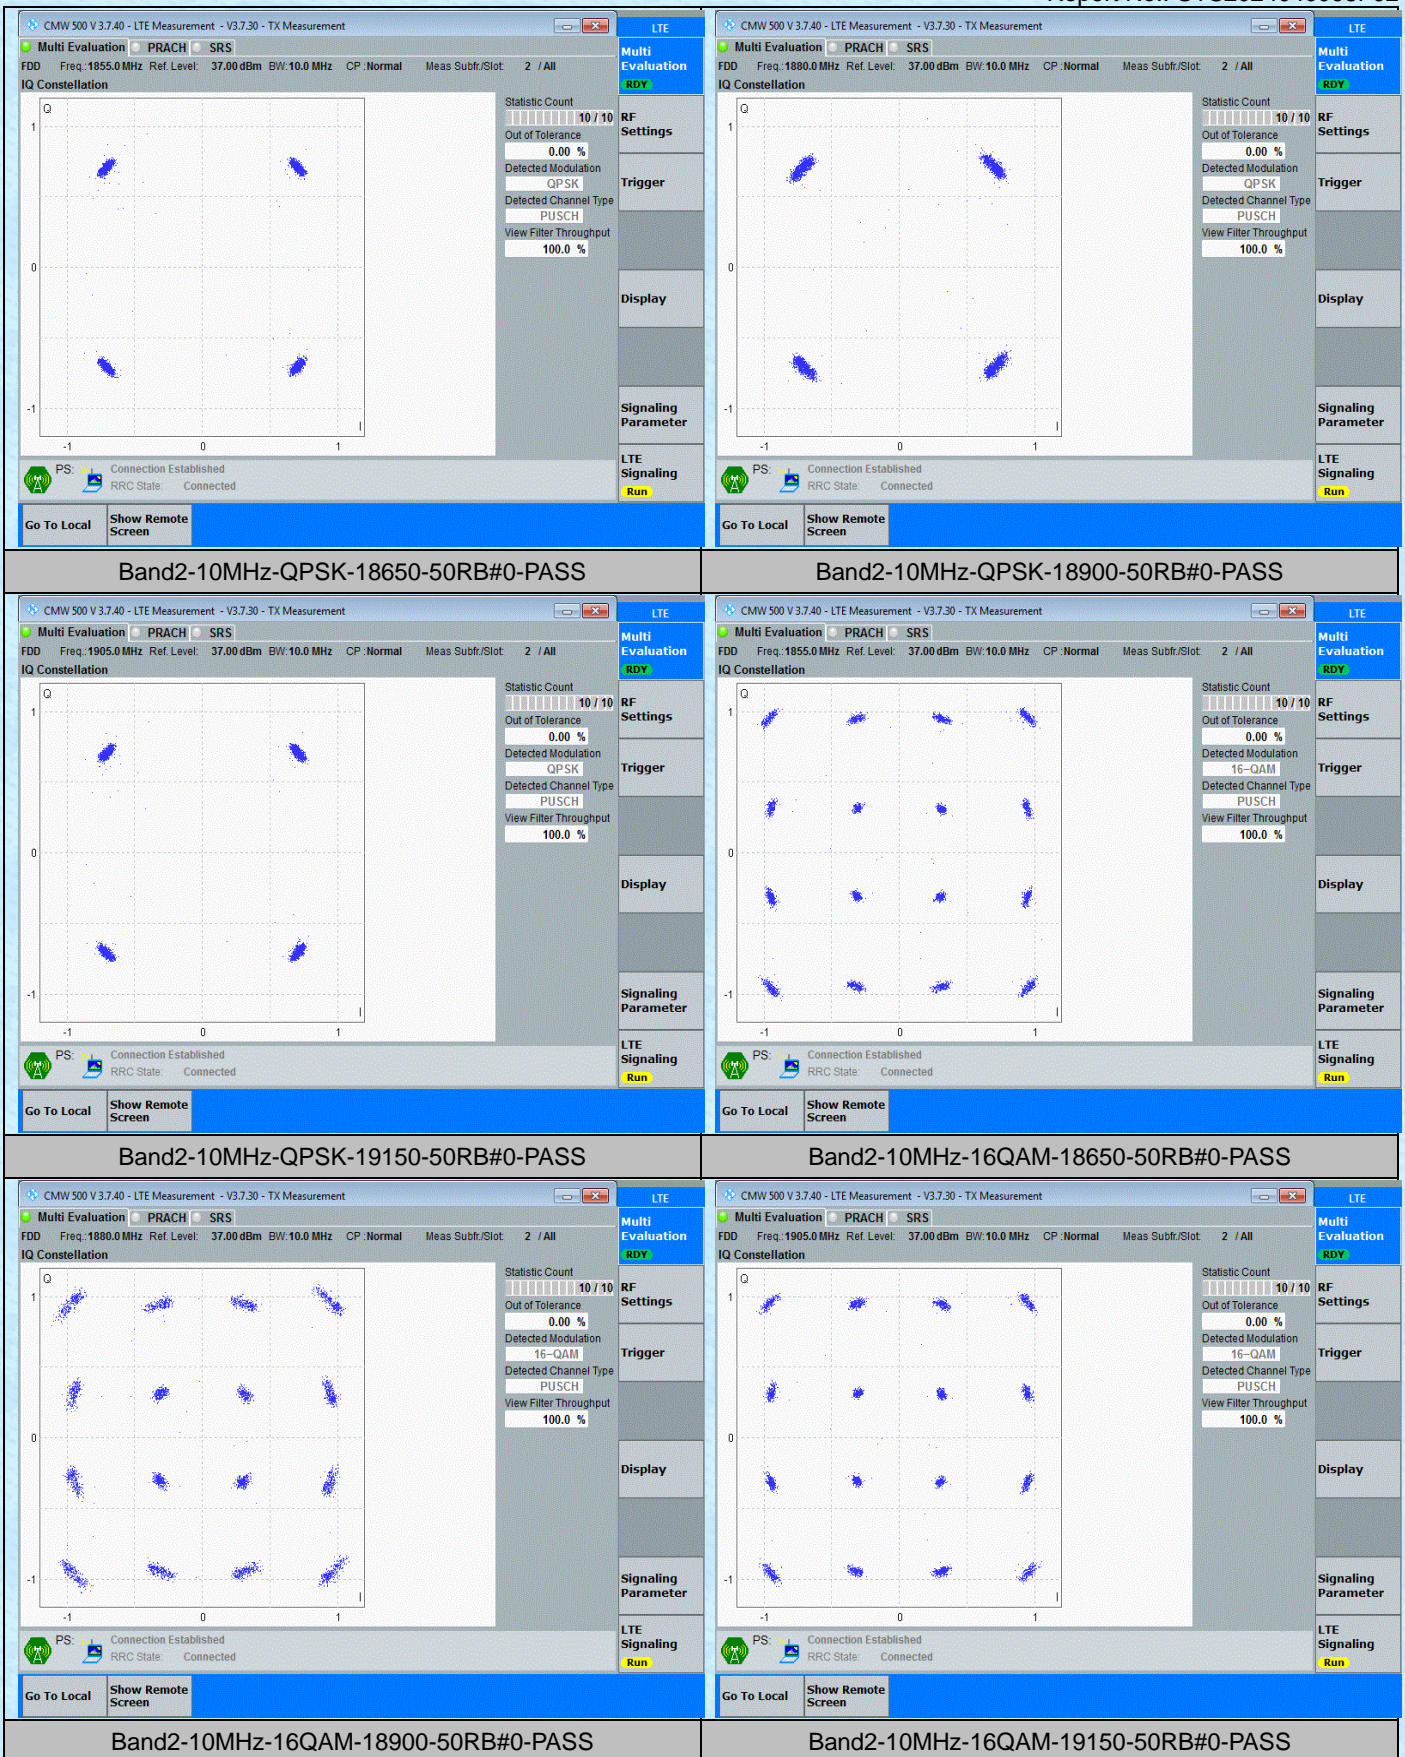

AppendixG:Modulation Characteristics

Test Result

Band	Bandwidth	Modulation	Channel	RB Configuration	Verdict
Band2	1.4MHz	QPSK	18607	6RB#0	PASS
Band2	1.4MHz	QPSK	18900	6RB#0	PASS
Band2	1.4MHz	QPSK	19193	6RB#0	PASS
Band2	1.4MHz	16QAM	18607	6RB#0	PASS
Band2	1.4MHz	16QAM	18900	6RB#0	PASS
Band2	1.4MHz	16QAM	19193	6RB#0	PASS
Band2	3MHz	QPSK	18615	15RB#0	PASS
Band2	3MHz	QPSK	18900	15RB#0	PASS
Band2	3MHz	QPSK	19185	15RB#0	PASS
Band2	3MHz	16QAM	18615	15RB#0	PASS
Band2	3MHz	16QAM	18900	15RB#0	PASS
Band2	3MHz	16QAM	19185	15RB#0	PASS
Band2	5MHz	QPSK	18625	25RB#0	PASS
Band2	5MHz	QPSK	18900	25RB#0	PASS
Band2	5MHz	QPSK	19175	25RB#0	PASS
Band2	5MHz	16QAM	18625	25RB#0	PASS
Band2	5MHz	16QAM	18900	25RB#0	PASS
Band2	5MHz	16QAM	19175	25RB#0	PASS
Band2	10MHz	QPSK	18650	50RB#0	PASS
Band2	10MHz	QPSK	18900	50RB#0	PASS
Band2	10MHz	QPSK	19150	50RB#0	PASS
Band2	10MHz	16QAM	18650	50RB#0	PASS
Band2	10MHz	16QAM	18900	50RB#0	PASS
Band2	10MHz	16QAM	19150	50RB#0	PASS
Band2	15MHz	QPSK	18675	75RB#0	PASS
Band2	15MHz	QPSK	18900	75RB#0	PASS
Band2	15MHz	QPSK	19125	75RB#0	PASS
Band2	15MHz	16QAM	18675	75RB#0	PASS
Band2	15MHz	16QAM	18900	75RB#0	PASS
Band2	15MHz	16QAM	19125	75RB#0	PASS
Band2	20MHz	QPSK	18700	100RB#0	PASS
Band2	20MHz	QPSK	18900	100RB#0	PASS
Band2	20MHz	QPSK	19100	100RB#0	PASS
Band2	20MHz	16QAM	18700	100RB#0	PASS
Band2	20MHz	16QAM	18900	100RB#0	PASS
Band2	20MHz	16QAM	19100	100RB#0	PASS

Test Graphs

-----End-----