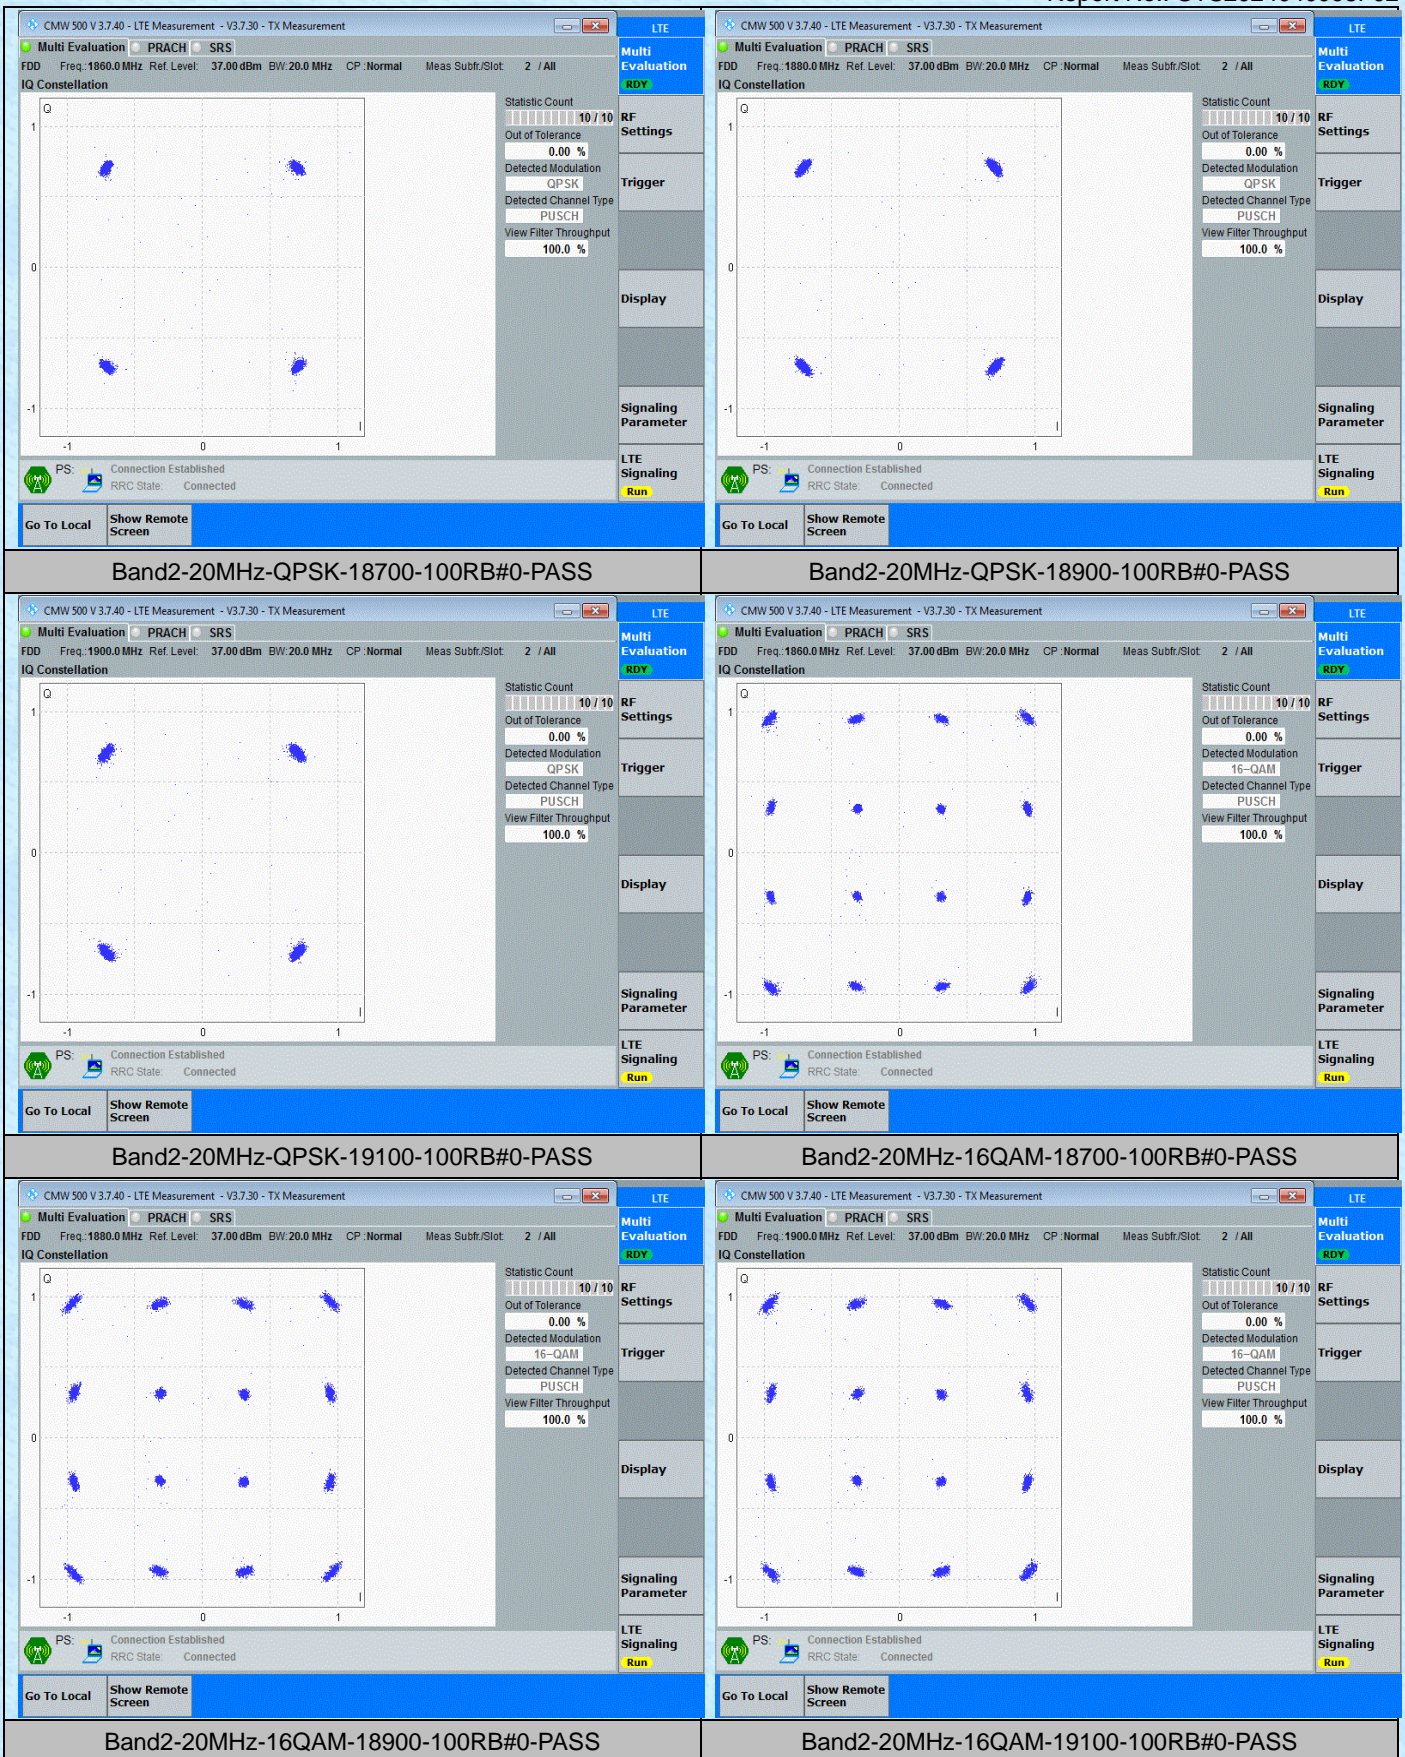

AppendixG:Modulation Characteristics

Test Result

Band	Bandwidth	Modulation	Channel	RB Configuration	Verdict
Band2	1.4MHz	QPSK	18607	6RB#0	PASS
Band2	1.4MHz	QPSK	18900	6RB#0	PASS
Band2	1.4MHz	QPSK	19193	6RB#0	PASS
Band2	1.4MHz	16QAM	18607	6RB#0	PASS
Band2	1.4MHz	16QAM	18900	6RB#0	PASS
Band2	1.4MHz	16QAM	19193	6RB#0	PASS
Band2	3MHz	QPSK	18615	15RB#0	PASS
Band2	3MHz	QPSK	18900	15RB#0	PASS
Band2	3MHz	QPSK	19185	15RB#0	PASS
Band2	3MHz	16QAM	18615	15RB#0	PASS
Band2	3MHz	16QAM	18900	15RB#0	PASS
Band2	3MHz	16QAM	19185	15RB#0	PASS
Band2	5MHz	QPSK	18625	25RB#0	PASS
Band2	5MHz	QPSK	18900	25RB#0	PASS
Band2	5MHz	QPSK	19175	25RB#0	PASS
Band2	5MHz	16QAM	18625	25RB#0	PASS
Band2	5MHz	16QAM	18900	25RB#0	PASS
Band2	5MHz	16QAM	19175	25RB#0	PASS
Band2	10MHz	QPSK	18650	50RB#0	PASS
Band2	10MHz	QPSK	18900	50RB#0	PASS
Band2	10MHz	QPSK	19150	50RB#0	PASS
Band2	10MHz	16QAM	18650	50RB#0	PASS
Band2	10MHz	16QAM	18900	50RB#0	PASS
Band2	10MHz	16QAM	19150	50RB#0	PASS
Band2	15MHz	QPSK	18675	75RB#0	PASS
Band2	15MHz	QPSK	18900	75RB#0	PASS
Band2	15MHz	QPSK	19125	75RB#0	PASS
Band2	15MHz	16QAM	18675	75RB#0	PASS
Band2	15MHz	16QAM	18900	75RB#0	PASS
Band2	15MHz	16QAM	19125	75RB#0	PASS
Band2	20MHz	QPSK	18700	100RB#0	PASS
Band2	20MHz	QPSK	18900	100RB#0	PASS
Band2	20MHz	QPSK	19100	100RB#0	PASS
Band2	20MHz	16QAM	18700	100RB#0	PASS
Band2	20MHz	16QAM	18900	100RB#0	PASS
Band2	20MHz	16QAM	19100	100RB#0	PASS

Test Graphs

-----End-----