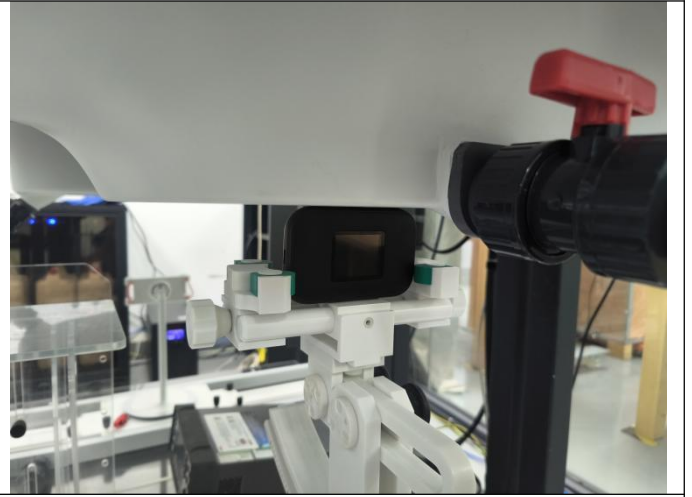

# ANNEX D SAR Test Setup Photos

Reference Photo: simulation liquid depth 15cm

Reference Photos

Front (dist. 0mm)

Back (dist. 0mm)

Left (dist. 0mm)

Right (dist. 0mm)

Top (dist. 0mm)

Bottom (dist. 0mm)