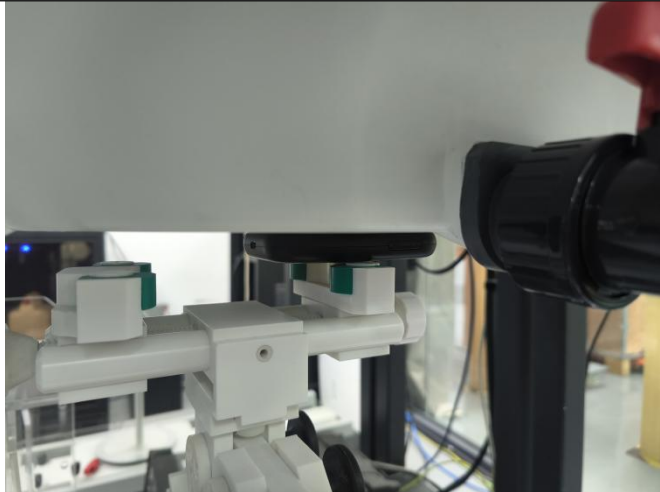

# ANNEX D SAR Test Setup Photos

Reference Photo: simulation liquid depth 15cm

Reference Photos

Front (dist. 0mm)

Back (dist. 0mm)

Left (dist. 0mm)

Right (dist. 0mm)

Top (dist. 0mm)

Bottom (dist. 0mm)