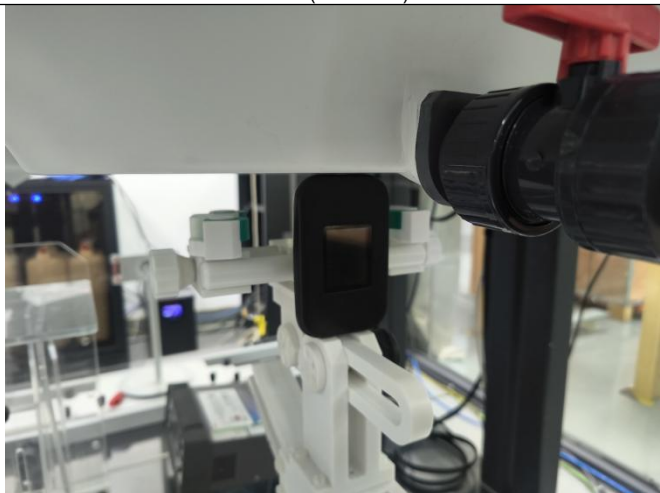

# ANNEX D SAR Test Setup Photos

Reference Photo: simulation liquid depth 15cm

Reference Photos

Front (dist. 0mm)

Back (dist. 0mm)

Left (dist. 0mm)

Right (dist. 0mm)

Top (dist. 0mm)

Bottom (dist. 0mm)