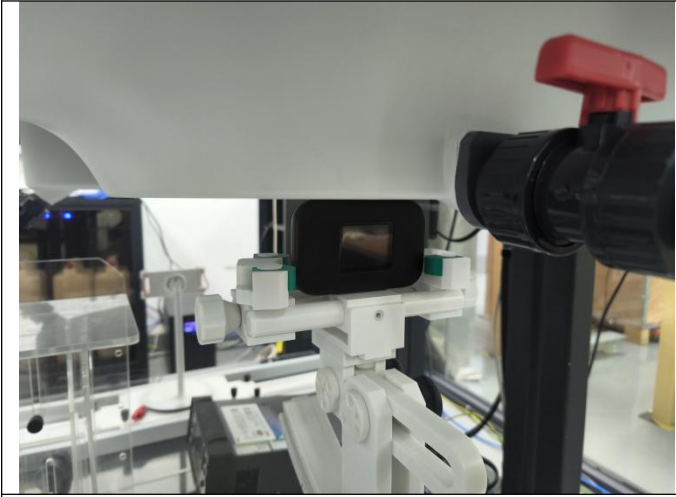

# ANNEX D SAR Test Setup Photos

Reference Photo: simulation liquid depth 15cm

Reference Photos

Front (dist. 0mm)

Back (dist. 0mm)

Left (dist. 0mm)

Right (dist. 0mm)

Top (dist. 0mm)

Bottom (dist. 0mm)