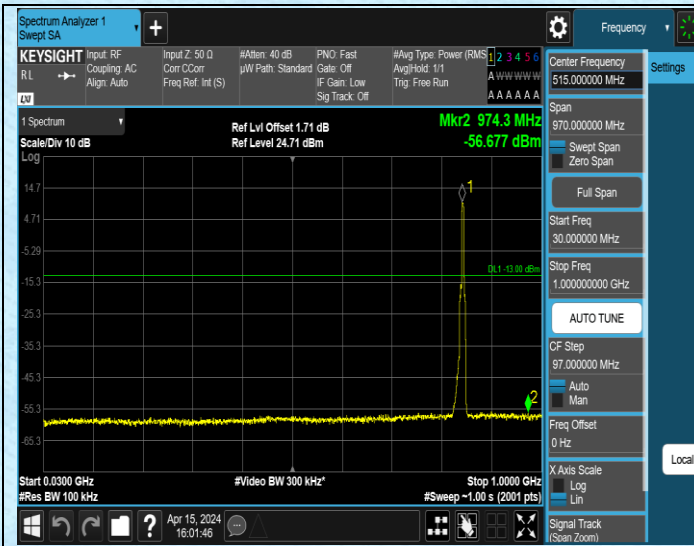

Test Graphs(HSDPA)

Band4-1513-1-30~1000MHz-PASS

Band4-1513-1-1000~20000MHz-PASS

Band5-4132-1-0.009~0.15MHz-PASS

Band5-4132-1-0.15~30MHz-PASS

Band5-4132-1-30~1000MHz-PASS

Band5-4132-1-1000~10000MHz-PASS

Band5-4233-1-30~1000MHz-PASS

Band5-4233-1-1000~10000MHz-PASS

Test Graphs(HSUPA)

Band2-9262-1-0.009~0.15MHz-PASS

Band2-9262-1-0.15~30MHz-PASS