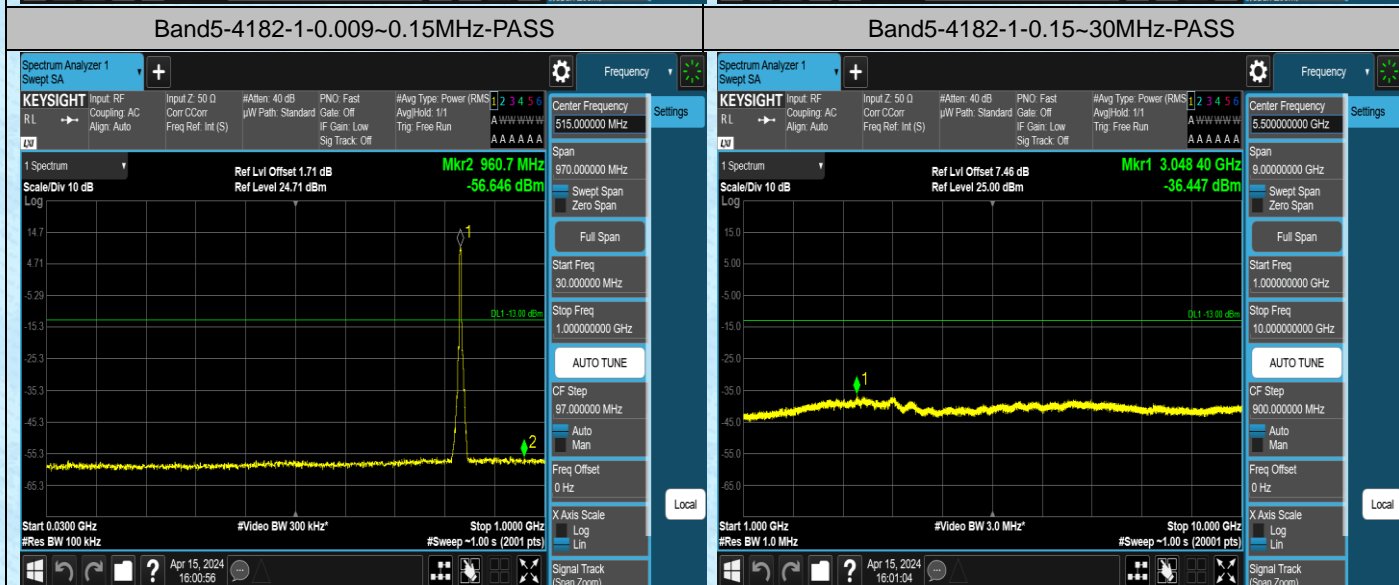

Test Graphs(HSDPA)

Band4-1513-1-30~1000MHz-PASS

Band4-1513-1-1000~20000MHz-PASS

Band5-4132-1-0.009~0.15MHz-PASS

Band5-4132-1-0.15~30MHz-PASS

Band5-4132-1-30~1000MHz-PASS

Band5-4132-1-1000~10000MHz-PASS

Band5-4233-1-30~1000MHz-PASS

Band5-4233-1-1000~10000MHz-PASS

Test Graphs(HSUPA)

Band2-9262-1-0.009~0.15MHz-PASS

Band2-9262-1-0.15~30MHz-PASS