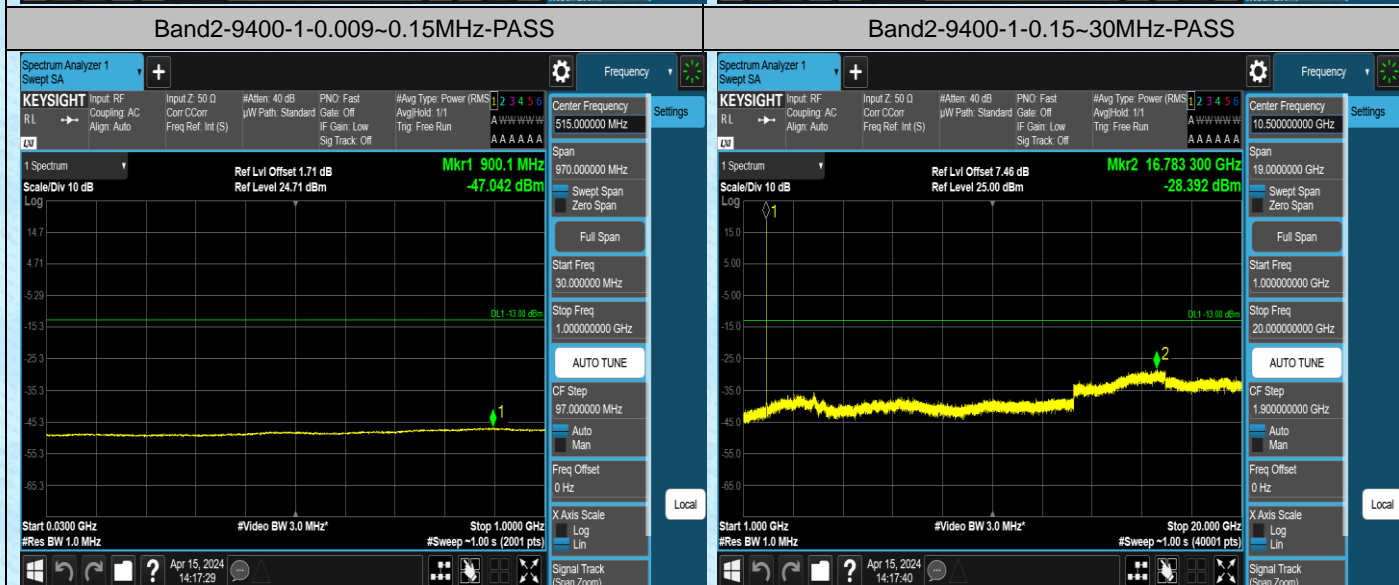

Test Graphs(HSDPA)

Band4-1513-1-30~1000MHz-PASS

Band4-1513-1-1000~20000MHz-PASS

Band5-4132-1-0.009~0.15MHz-PASS

Band5-4132-1-0.15~30MHz-PASS

Band5-4132-1-30~1000MHz-PASS

Band5-4132-1-1000~10000MHz-PASS

Band5-4233-1-30~1000MHz-PASS

Band5-4233-1-1000~10000MHz-PASS

Test Graphs(HSUPA)

Band2-9262-1-0.009~0.15MHz-PASS

Band2-9262-1-0.15~30MHz-PASS