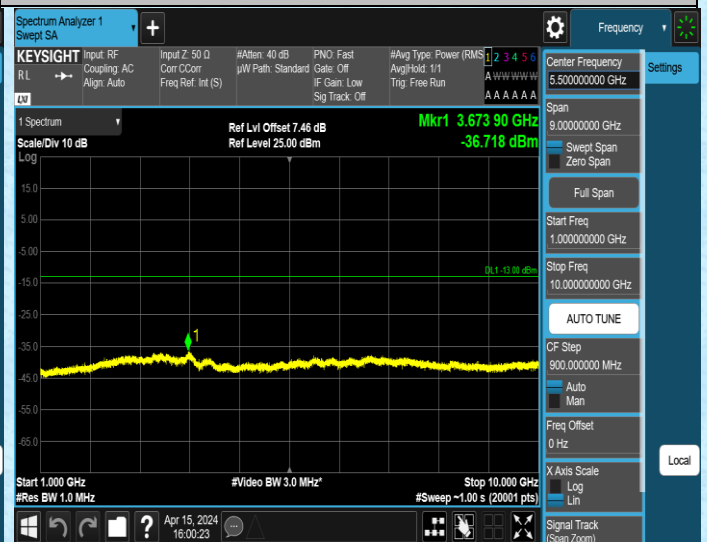

Test Graphs(HSDPA)

Band4-1513-1-30~1000MHz-PASS

Band4-1513-1-1000~20000MHz-PASS

Band5-4132-1-0.009~0.15MHz-PASS

Band5-4132-1-0.15~30MHz-PASS

Band5-4132-1-30~1000MHz-PASS

Band5-4132-1-1000~10000MHz-PASS

Band5-4233-1-30~1000MHz-PASS

Band5-4233-1-1000~10000MHz-PASS

Test Graphs(HSUPA)

Band2-9262-1-0.009~0.15MHz-PASS

Band2-9262-1-0.15~30MHz-PASS