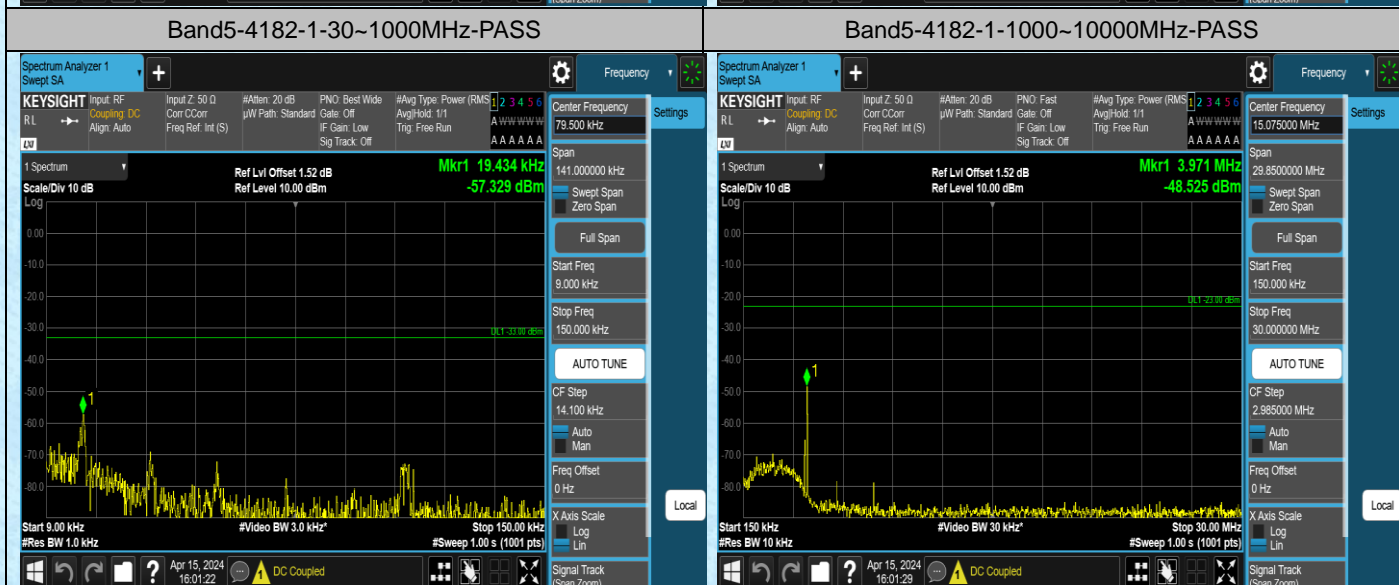

Test Graphs(HSDPA)

Band4-1513-1-30~1000MHz-PASS

Band4-1513-1-1000~20000MHz-PASS

Band5-4132-1-0.009~0.15MHz-PASS

Band5-4132-1-0.15~30MHz-PASS

Band5-4132-1-30~1000MHz-PASS

Band5-4132-1-1000~10000MHz-PASS

Band5-4233-1-30~1000MHz-PASS

Band5-4233-1-1000~10000MHz-PASS

Test Graphs(HSUPA)

Band2-9262-1-0.009~0.15MHz-PASS

Band2-9262-1-0.15~30MHz-PASS