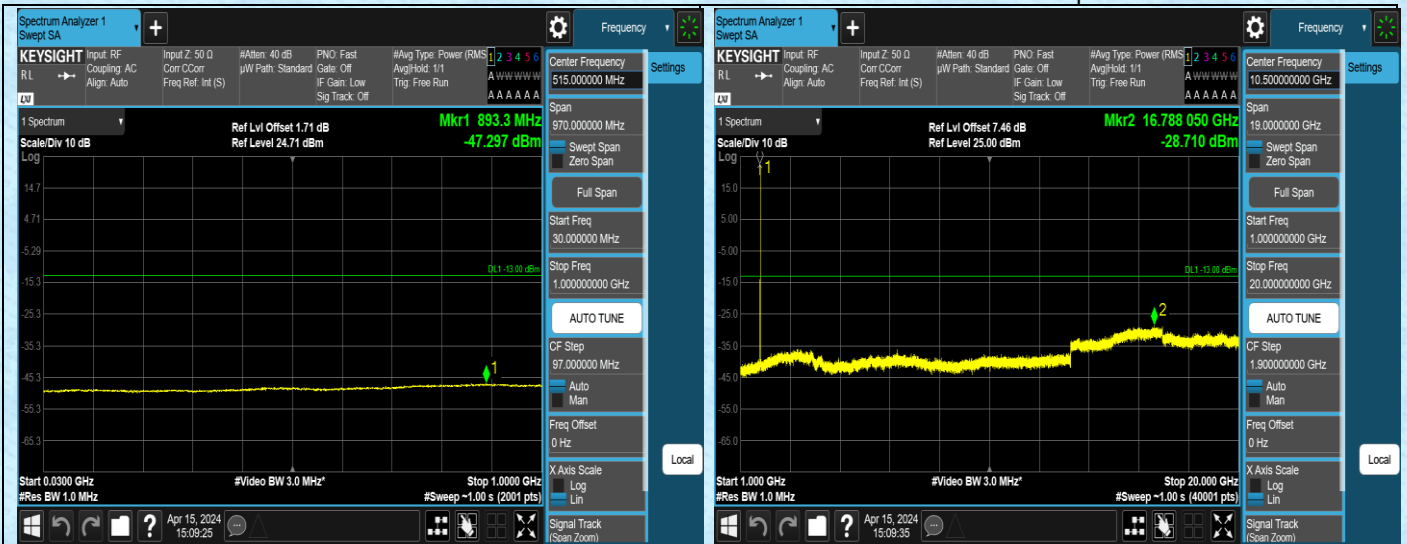

Test Graphs(HSDPA)

Band4-1513-1-30~1000MHz-PASS

Band4-1513-1-1000~20000MHz-PASS

Band5-4132-1-0.009~0.15MHz-PASS

Band5-4132-1-0.15~30MHz-PASS

Band5-4132-1-30~1000MHz-PASS

Band5-4132-1-1000~10000MHz-PASS

Band5-4233-1-30~1000MHz-PASS

Band5-4233-1-1000~10000MHz-PASS

Test Graphs(HSUPA)

Band2-9262-1-0.009~0.15MHz-PASS

Band2-9262-1-0.15~30MHz-PASS