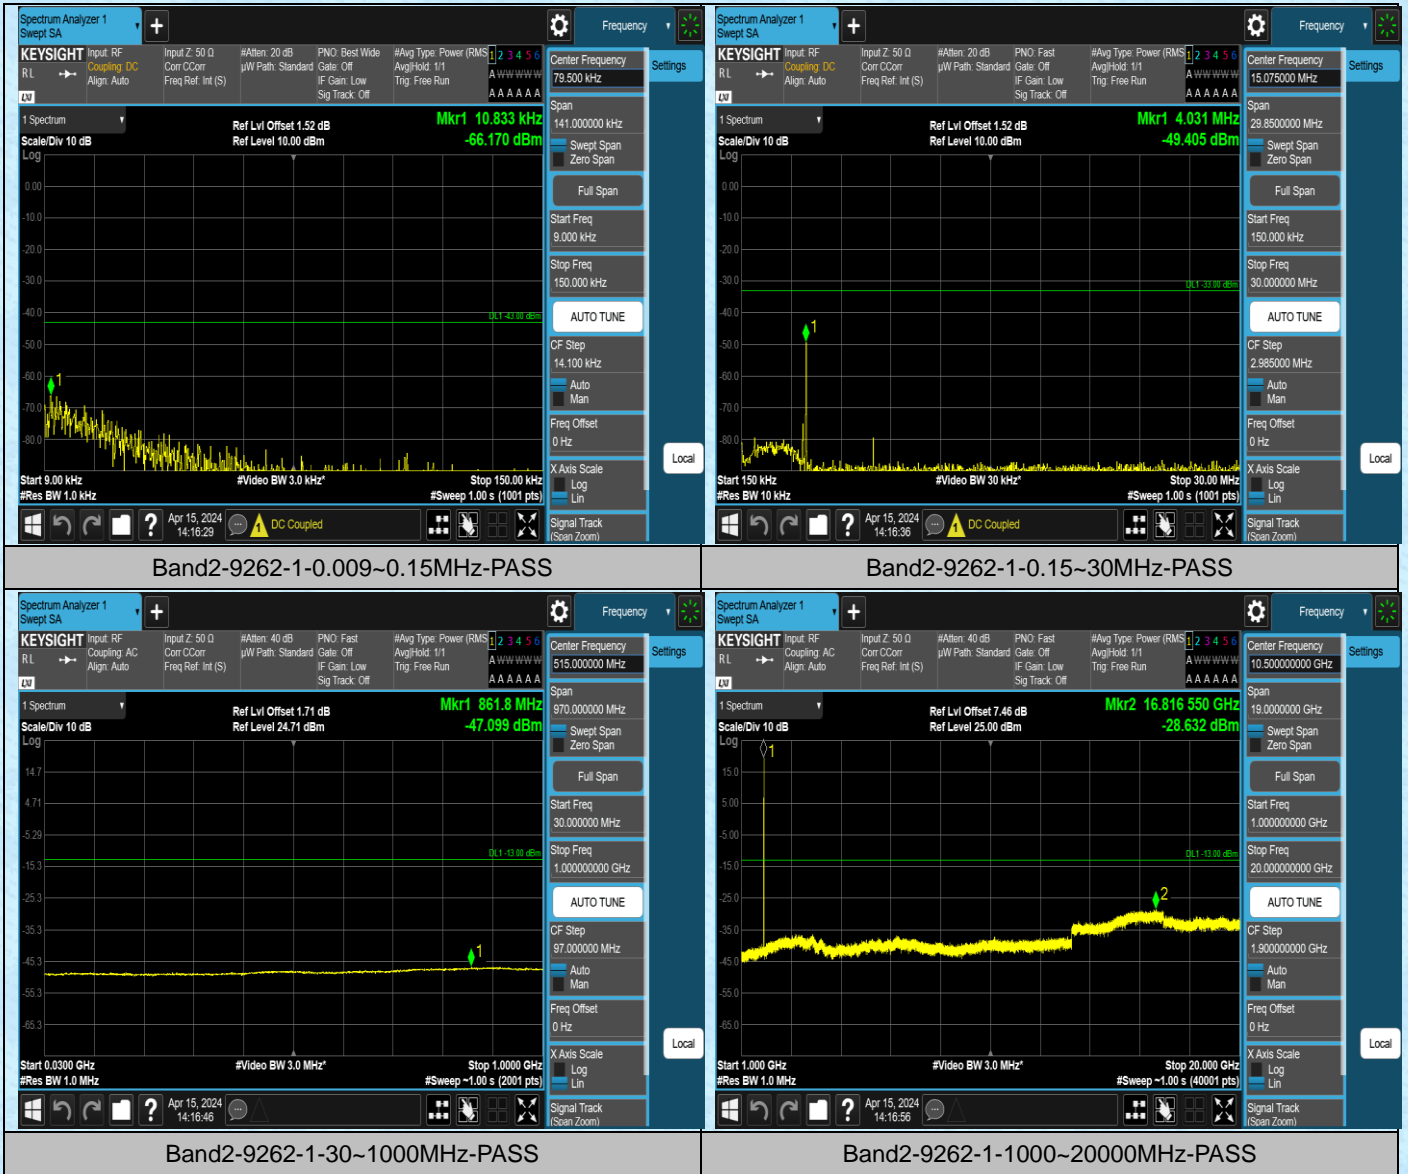

Test Graphs(HSDPA)

Band4-1513-1-30~1000MHz-PASS

Band4-1513-1-1000~20000MHz-PASS

Band5-4132-1-0.009~0.15MHz-PASS

Band5-4132-1-0.15~30MHz-PASS

Band5-4132-1-30~1000MHz-PASS

Band5-4132-1-1000~10000MHz-PASS

Band5-4233-1-30~1000MHz-PASS

Band5-4233-1-1000~10000MHz-PASS

Test Graphs(HSUPA)

Band2-9262-1-0.009~0.15MHz-PASS

Band2-9262-1-0.15~30MHz-PASS