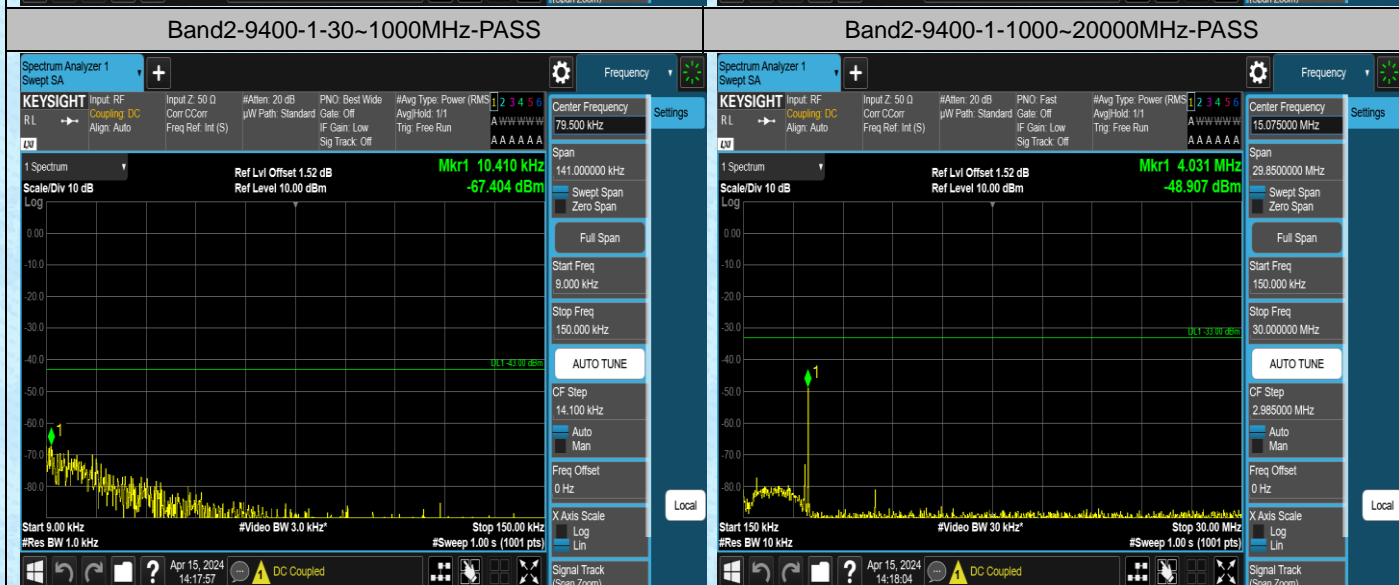

Test Graphs(HSDPA)

Band4-1513-1-30~1000MHz-PASS

Band4-1513-1-1000~20000MHz-PASS

Band5-4132-1-0.009~0.15MHz-PASS

Band5-4132-1-0.15~30MHz-PASS

Band5-4132-1-30~1000MHz-PASS

Band5-4132-1-1000~10000MHz-PASS

Band5-4233-1-30~1000MHz-PASS

Band5-4233-1-1000~10000MHz-PASS

Test Graphs(HSUPA)

Band2-9262-1-0.009~0.15MHz-PASS

Band2-9262-1-0.15~30MHz-PASS