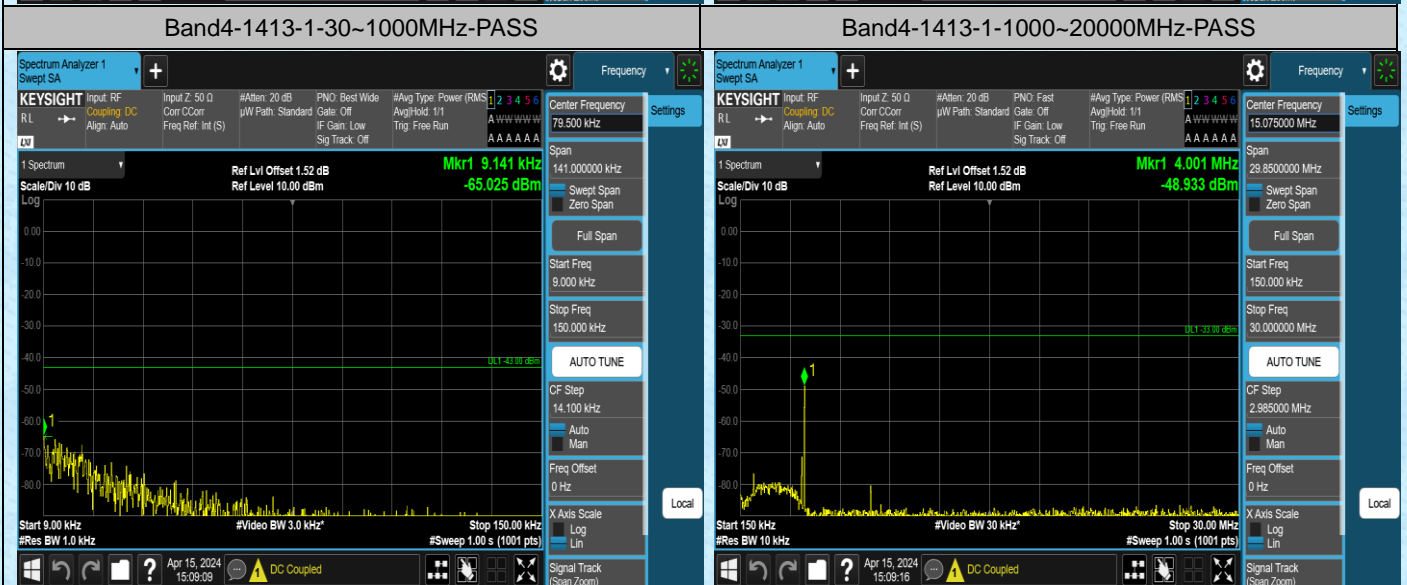

Test Graphs(HSDPA)

Band4-1513-1-30~1000MHz-PASS

Band4-1513-1-1000~20000MHz-PASS

Band5-4132-1-0.009~0.15MHz-PASS

Band5-4132-1-0.15~30MHz-PASS

Band5-4132-1-30~1000MHz-PASS

Band5-4132-1-1000~10000MHz-PASS

Band5-4233-1-30~1000MHz-PASS

Band5-4233-1-1000~10000MHz-PASS

Test Graphs(HSUPA)

Band2-9262-1-0.009~0.15MHz-PASS

Band2-9262-1-0.15~30MHz-PASS