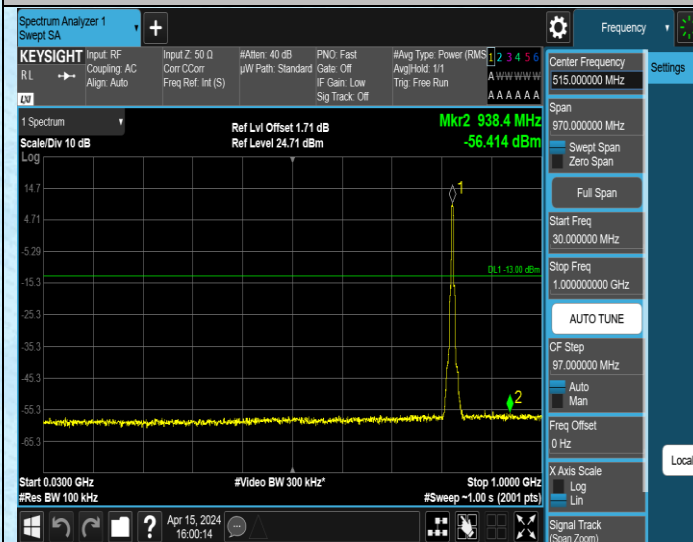

Test Graphs(HSDPA)

Band4-1513-1-30~1000MHz-PASS

Band4-1513-1-1000~20000MHz-PASS

Band5-4132-1-0.009~0.15MHz-PASS

Band5-4132-1-0.15~30MHz-PASS

Band5-4132-1-30~1000MHz-PASS

Band5-4132-1-1000~10000MHz-PASS

Band5-4233-1-30~1000MHz-PASS

Band5-4233-1-1000~10000MHz-PASS

Test Graphs(HSUPA)

Band2-9262-1-0.009~0.15MHz-PASS

Band2-9262-1-0.15~30MHz-PASS