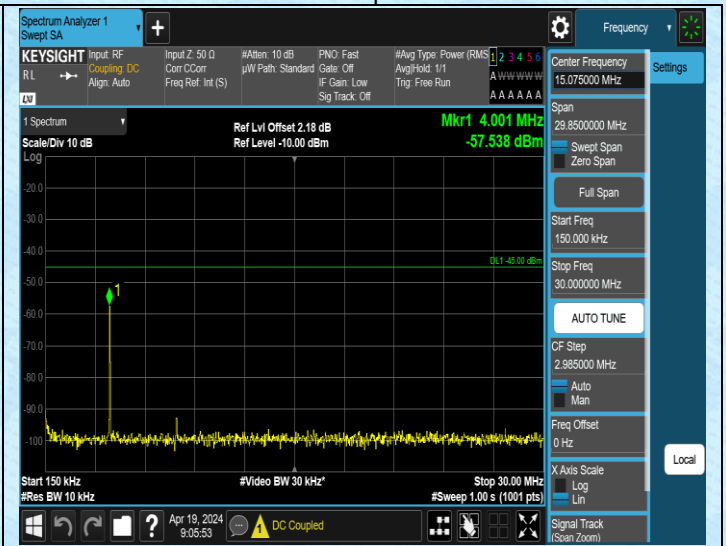

Band41_10MHz_QPSK_40590_1RB#0_1000~3000_1000~3000

Band41_10MHz_QPSK_40590_1RB#0_3000~20000_3000~2000

Band41_10MHz_QPSK_40590_1RB#0_20000~27000_20000~27000

00

7000

Band41_10MHz_QPSK_41190_1RB#0_0.009~0.15_0.009~0.15