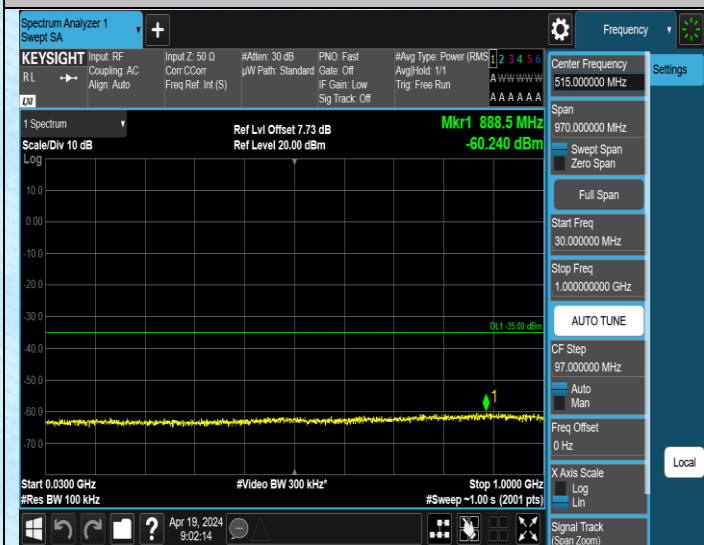

Band41_10MHz_QPSK_40090_1RB#0_0.009~0.15_0.009~0.15

Band41_10MHz_QPSK_40090_1RB#0_0.15~30_0.15~30

Band41_10MHz_QPSK_40090_1RB#0_30~1000_30~1000

Band41_10MHz_QPSK_40090_1RB#0_1000~3000_1000~3000

Band41_10MHz_QPSK_40090_1RB#0_3000~20000_3000~20000