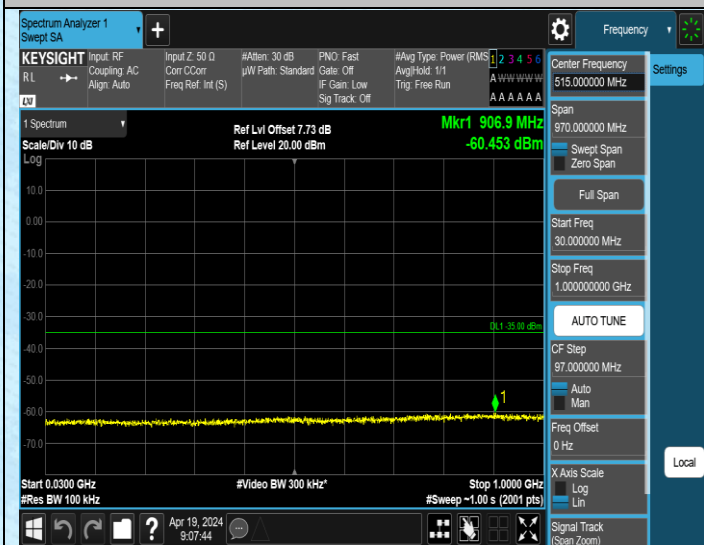

Band41_15MHz_QPSK_40115_1RB#0_0.009~0.15_0.009~0.15

Band41_15MHz_QPSK_40115_1RB#0_30~1000_30~1000