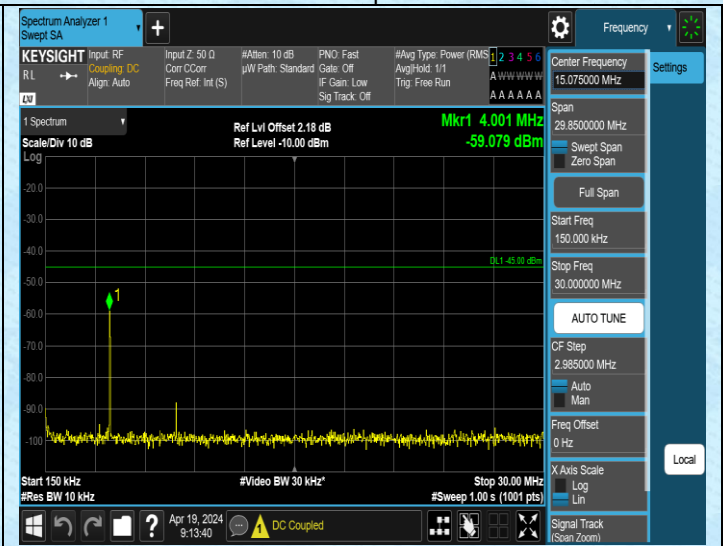

Band41_15MHz_QPSK_41165_1RB#0_20000~27000_20000~27000

Band41_20MHz_QPSK_40140_1RB#0_0.15~30_0.15~30