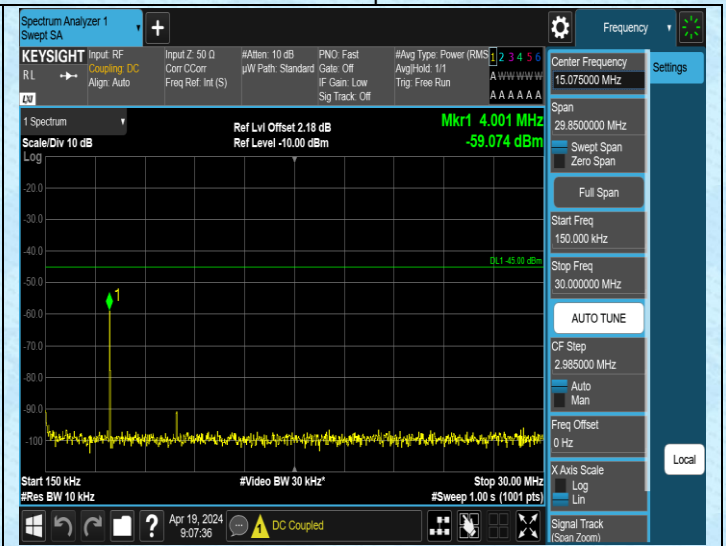

Band41_10MHz_QPSK_41190_1RB#0_20000~27000_20000~27000

Band41_15MHz_QPSK_40115_1RB#0_0.15~30_0.15~30