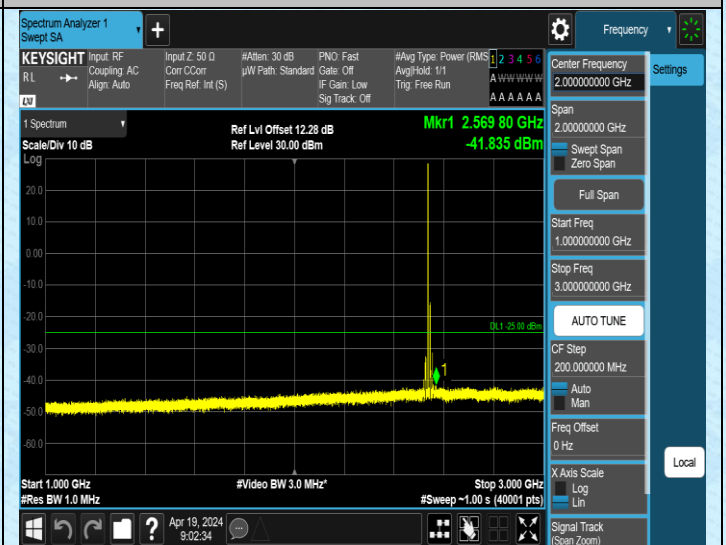

Band41_10MHz_QPSK_40090_1RB#0_0.009~0.15_0.009~0.15

Band41_10MHz_QPSK_40090_1RB#0_0.15~30_0.15~30

Band41_10MHz_QPSK_40090_1RB#0_30~1000_30~1000

Band41_10MHz_QPSK_40090_1RB#0_1000~3000_1000~3000

Band41_10MHz_QPSK_40090_1RB#0_3000~20000_3000~20000