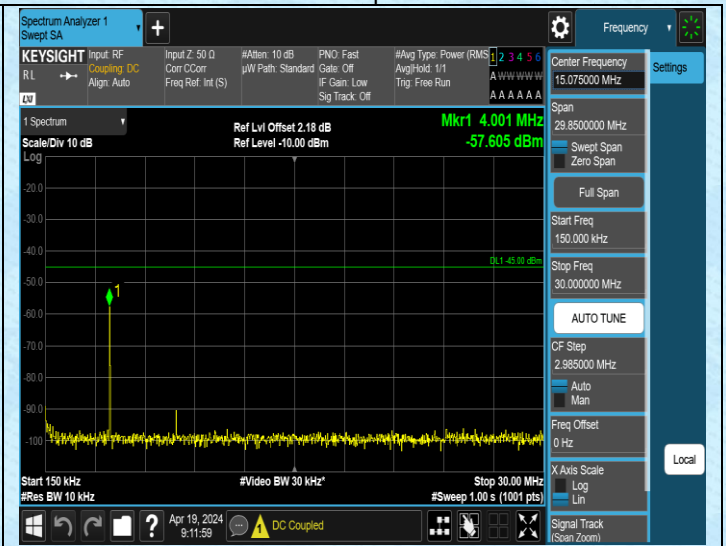

Band41_15MHz_QPSK_40590_1RB#0_1000~3000_1000~3000

Band41_15MHz_QPSK_40590_1RB#0_3000~20000_3000~20000

Band41_15MHz_QPSK_40590_1RB#0_20000~27000_20000~27000

00

7000

Band41_15MHz_QPSK_41165_1RB#0_0.009~0.15_0.009~0.15