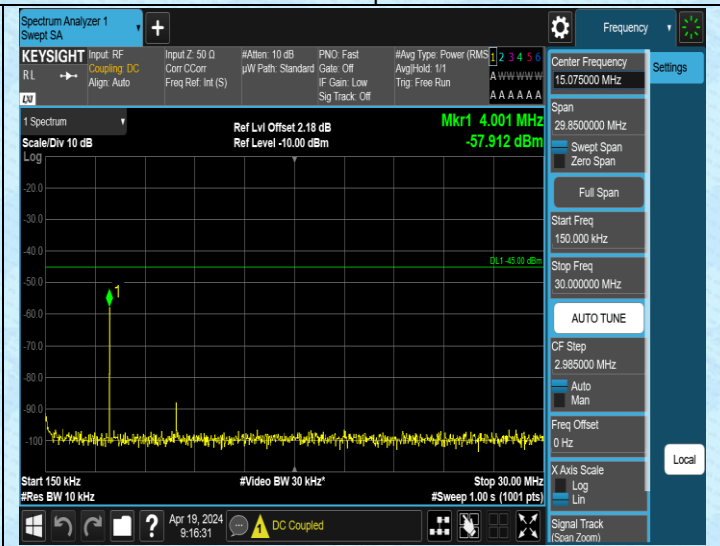

Band41_20MHz_QPSK_40140_1RB#0_20000~27000_20000~27000

Band41_20MHz_QPSK_40590_1RB#0_0.15~30_0.15~30