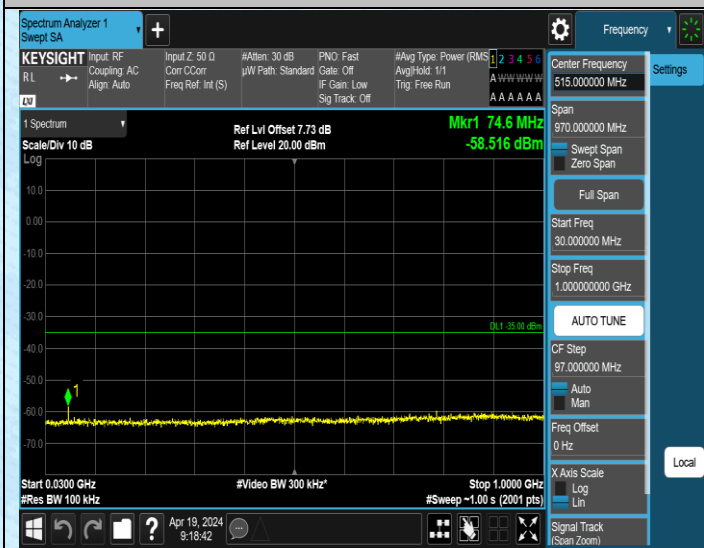

Band41_20MHz_QPSK_41140_1RB#0_0.009~0.15_0.009~0.15

Band41_20MHz_QPSK_41140_1RB#0_30~1000_30~1000