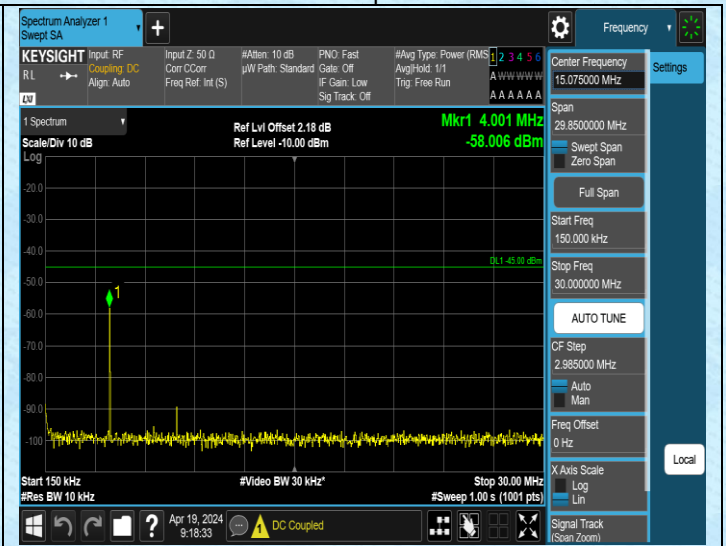

Band41_20MHz_QPSK_40590_1RB#0_1000~3000_1000~3000

Band41_20MHz_QPSK_40590_1RB#0_3000~20000_3000~20000

Band41_20MHz_QPSK_40590_1RB#0_20000~27000_20000~27000

00

7000

Band41_20MHz_QPSK_41140_1RB#0_0.009~0.15_0.009~0.15