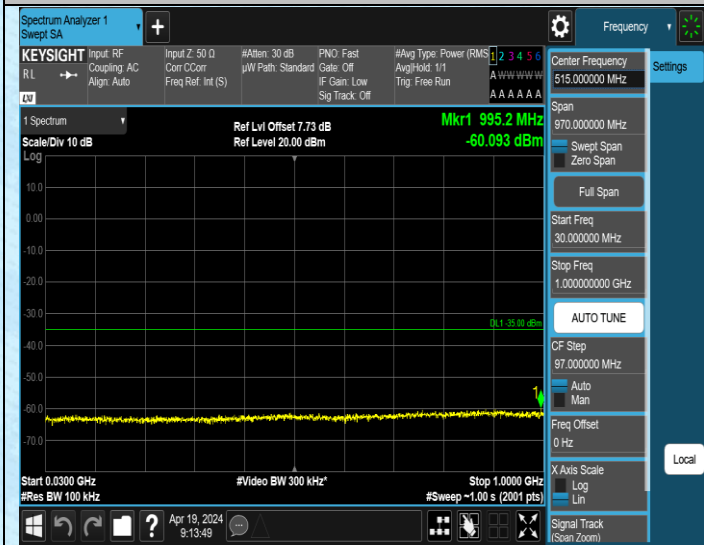

Band41_20MHz_QPSK_40140_1RB#0_0.009~0.15_0.009~0.15

Band41_20MHz_QPSK_40140_1RB#0_30~1000_30~1000