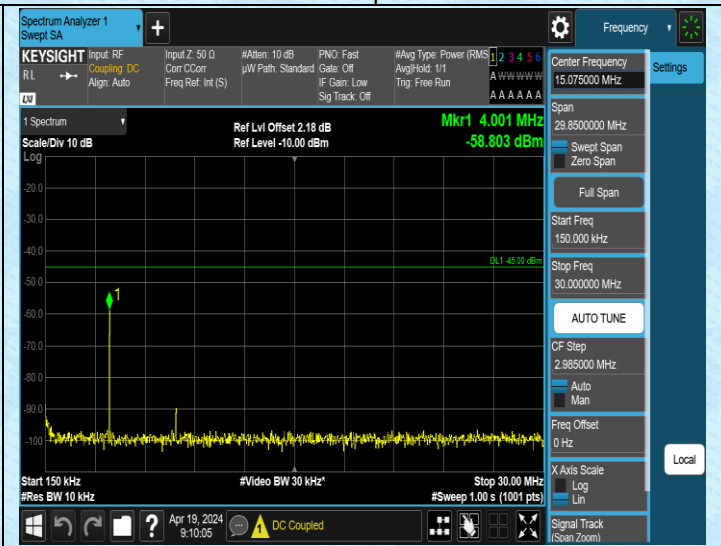

Band41_15MHz_QPSK_40115_1RB#0_20000~27000_20000~27000

Band41_15MHz_QPSK_40590_1RB#0_0.15~30_0.15~30