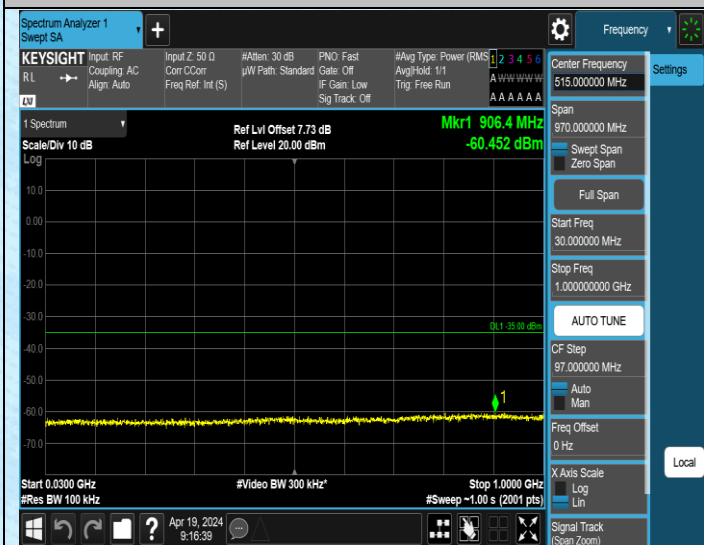

Band41_20MHz_QPSK_40140_1RB#0_20000~27000_20000~27000

00

7000

Band41_20MHz_QPSK_40590_1RB#0_0.009~0.15_0.009~0.15

Band41_20MHz_QPSK_40590_1RB#0_0.15~30_0.15~30

Band41_20MHz_QPSK_40590_1RB#0_30~1000_30~1000