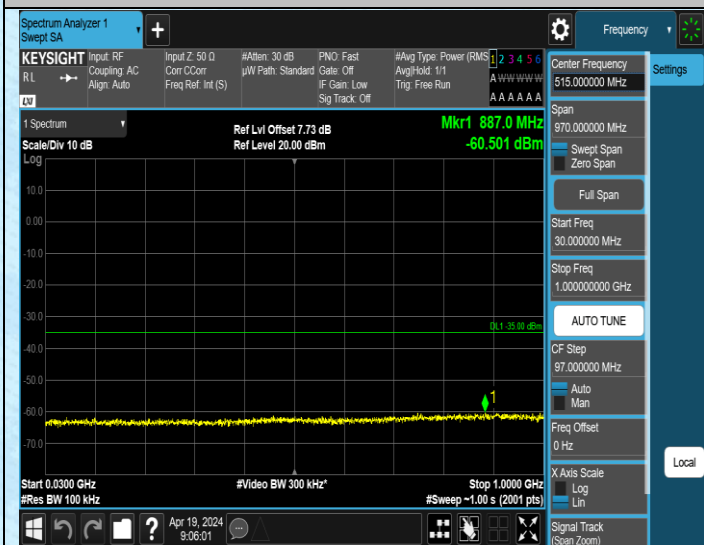

Band41_10MHz_QPSK_41190_1RB#0_0.009~0.15_0.009~0.15

Band41_10MHz_QPSK_41190_1RB#0_30~1000_30~1000