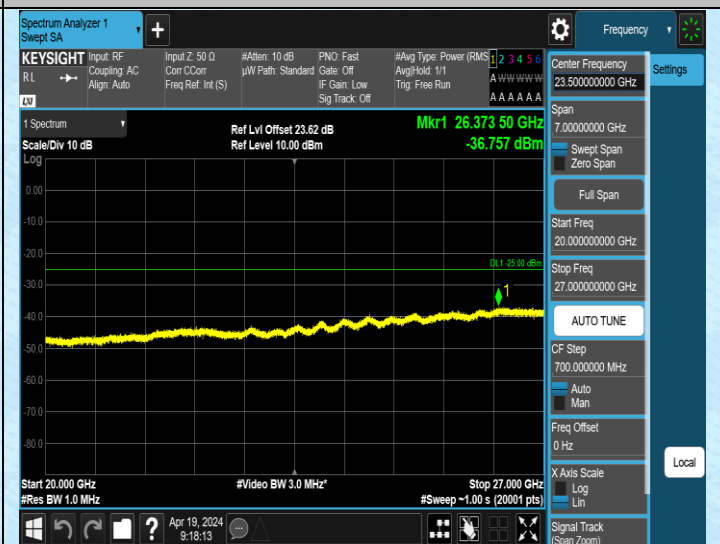

Band41_20MHz_QPSK_40590_1RB#0_1000~3000_1000~3000

Band41_20MHz_QPSK_40590_1RB#0_20000~27000_20000~27000

00

7000