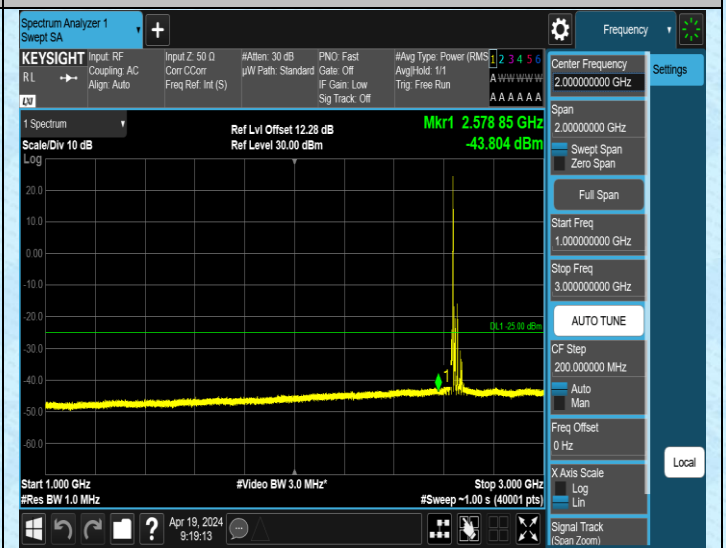

Band41_20MHz_QPSK_41140_1RB#0_0.15~30_0.15~30

Band41_20MHz_QPSK_41140_1RB#0_1000~3000_1000~3000