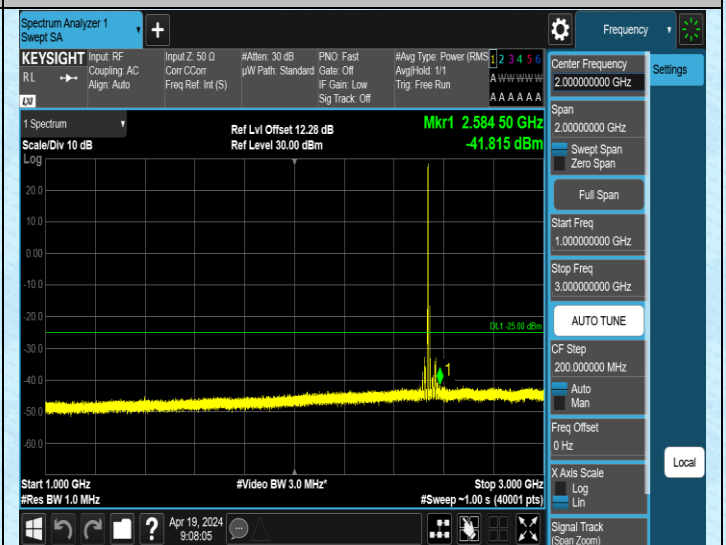

Band41_15MHz_QPSK_40115_1RB#0_0.15~30_0.15~30

Band41_15MHz_QPSK_40115_1RB#0_1000~3000_1000~3000