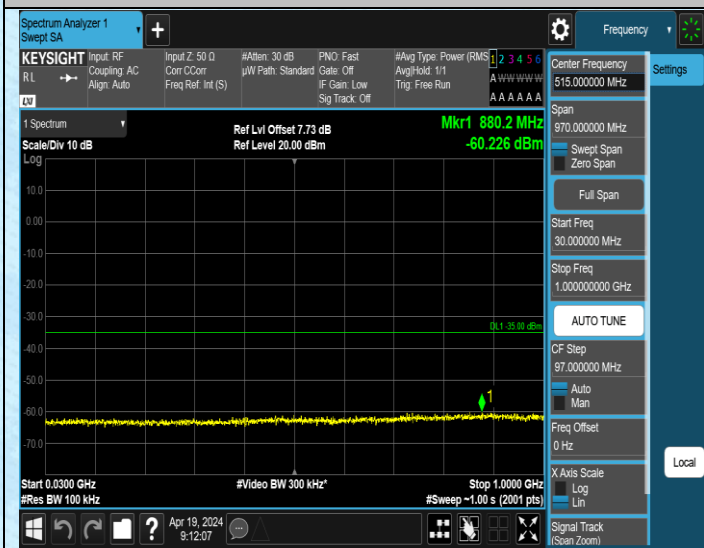

Band41_15MHz_QPSK_41165_1RB#0_0.009~0.15_0.009~0.15

Band41_15MHz_QPSK_41165_1RB#0_30~1000_30~1000