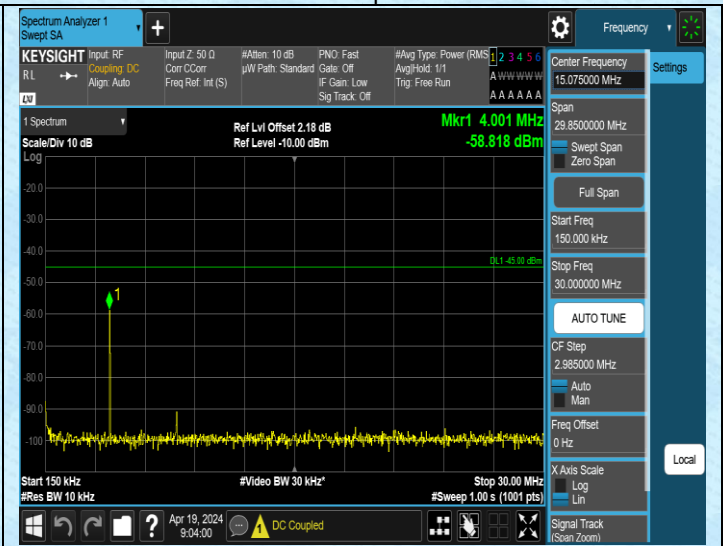

Band41_10MHz_QPSK_40090_1RB#0_20000~27000_20000~27000

Band41_10MHz_QPSK_40590_1RB#0_0.15~30_0.15~30