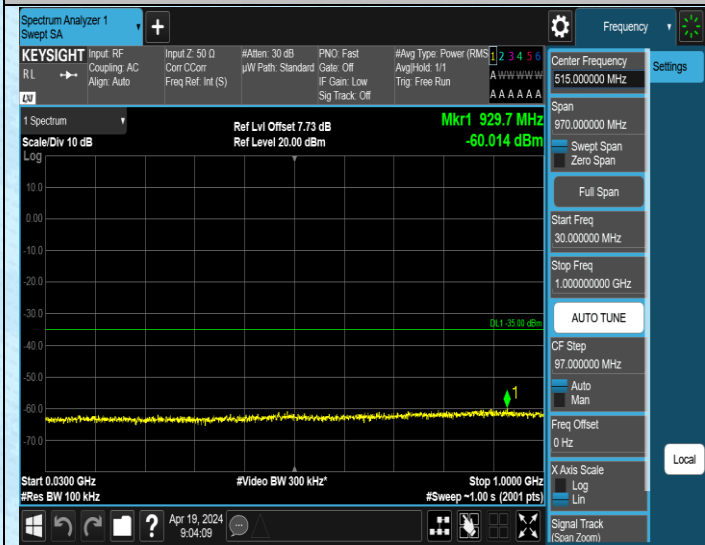

Band41_10MHz_QPSK_40090_1RB#0_20000~27000_20000~27000

00

7000

Band41_10MHz_QPSK_40590_1RB#0_0.009~0.15_0.009~0.15

Band41_10MHz_QPSK_40590_1RB#0_0.15~30_0.15~30

Band41_10MHz_QPSK_40590_1RB#0_30~1000_30~1000