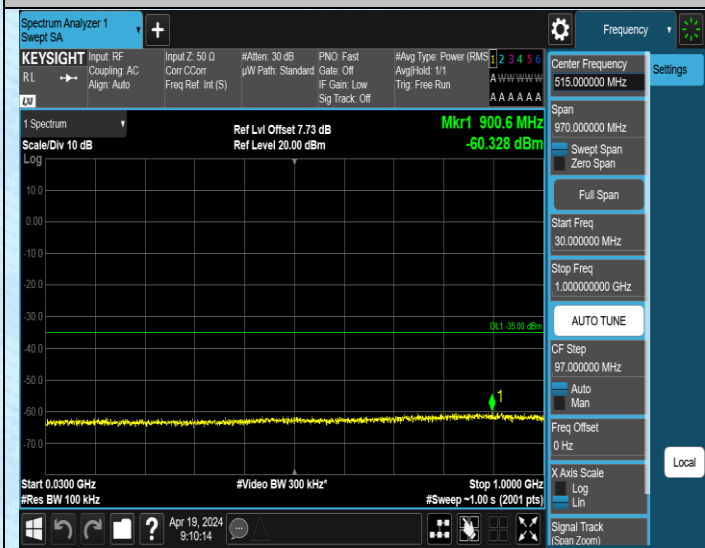

Band41_15MHz_QPSK_40115_1RB#0_20000~27000_20000~27000

00

7000

Band41_15MHz_QPSK_40590_1RB#0_0.009~0.15_0.009~0.15

Band41_15MHz_QPSK_40590_1RB#0_0.15~30_0.15~30

Band41_15MHz_QPSK_40590_1RB#0_30~1000_30~1000