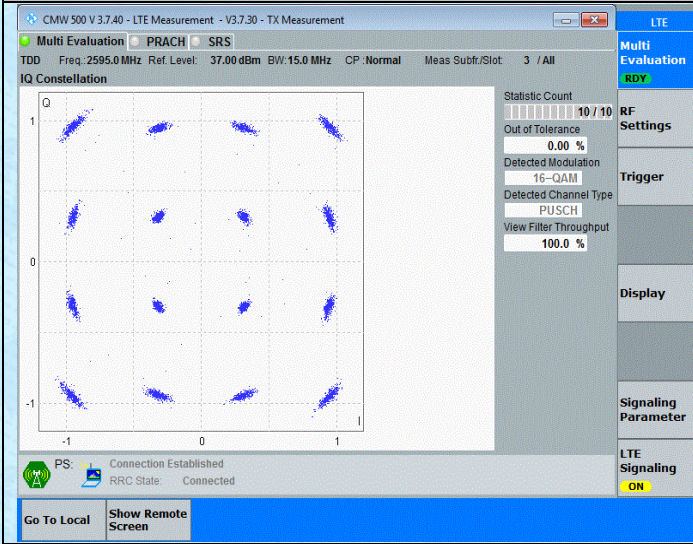

## Test Graphs

Band38-15MHz-QPSK-37825-75RB#0-PASS

Band38-15MHz-QPSK-38000-75RB#0-PASS

Band38-15MHz-QPSK-38175-75RB#0-PASS

Band38-15MHz-16QAM-37825-75RB#0-PASS

Band38-15MHz-16QAM-38000-75RB#0-PASS

Band38-15MHz-16QAM-38175-75RB#0-PASS