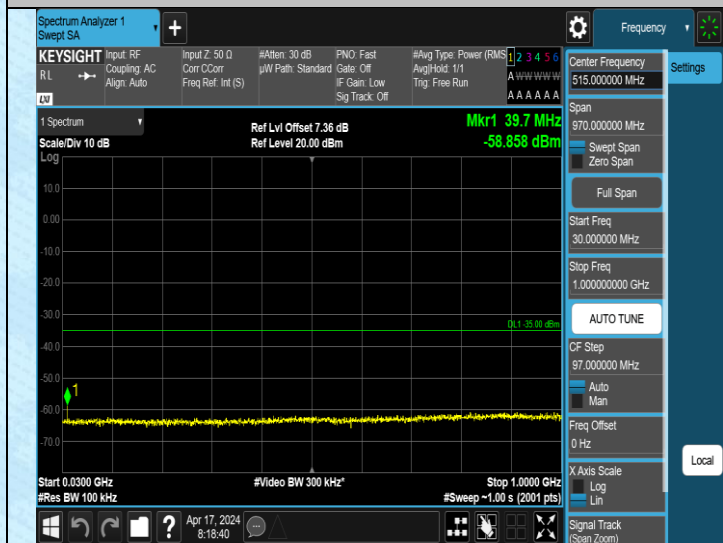

Band38\_20MHz\_QPSK\_38150\_1RB#0\_0.009~0.15\_0.009~0.15

Band38\_20MHz\_QPSK\_38150\_1RB#0\_0.15~30\_0.15~30

Band38\_20MHz\_QPSK\_38150\_1RB#0\_30~1000\_30~1000

Band38\_20MHz\_QPSK\_38150\_1RB#0\_1000~3000\_1000~3000