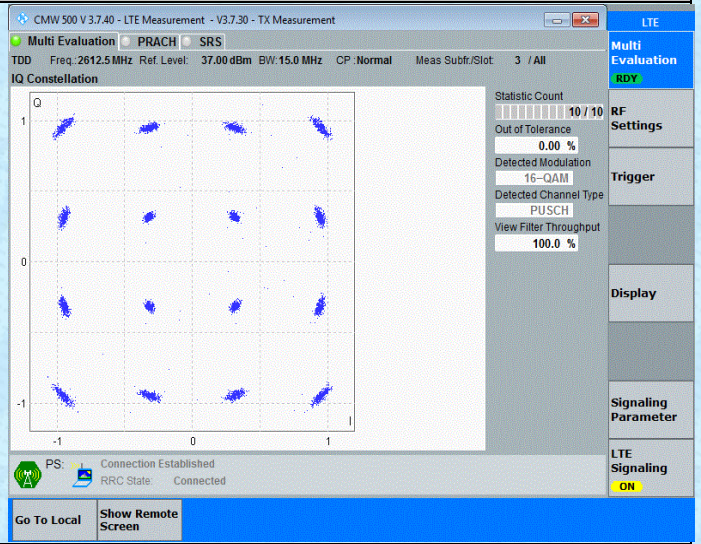

## Test Graphs

Band38-15MHz-QPSK-37825-75RB#0-PASS

Band38-15MHz-QPSK-38000-75RB#0-PASS

Band38-15MHz-QPSK-38175-75RB#0-PASS

Band38-15MHz-16QAM-37825-75RB#0-PASS

Band38-15MHz-16QAM-38000-75RB#0-PASS

Band38-15MHz-16QAM-38175-75RB#0-PASS