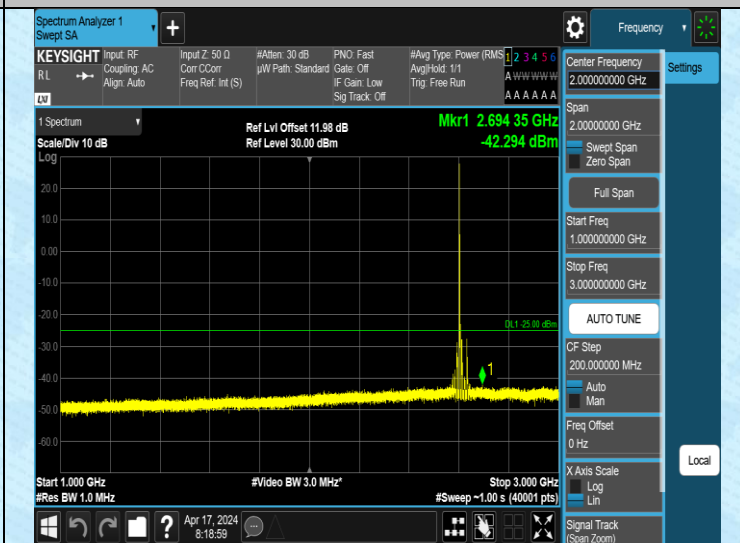

Band38\_20MHz\_QPSK\_38150\_1RB#0\_0.009~0.15\_0.009~0.15

Band38\_20MHz\_QPSK\_38150\_1RB#0\_0.15~30\_0.15~30

Band38\_20MHz\_QPSK\_38150\_1RB#0\_30~1000\_30~1000

Band38\_20MHz\_QPSK\_38150\_1RB#0\_1000~3000\_1000~3000

Band38\_20MHz\_QPSK\_38150\_1RB#0\_3000~20000\_3000~20000

Band38\_20MHz\_QPSK\_38150\_1RB#0\_20000~27000\_20000~270

00