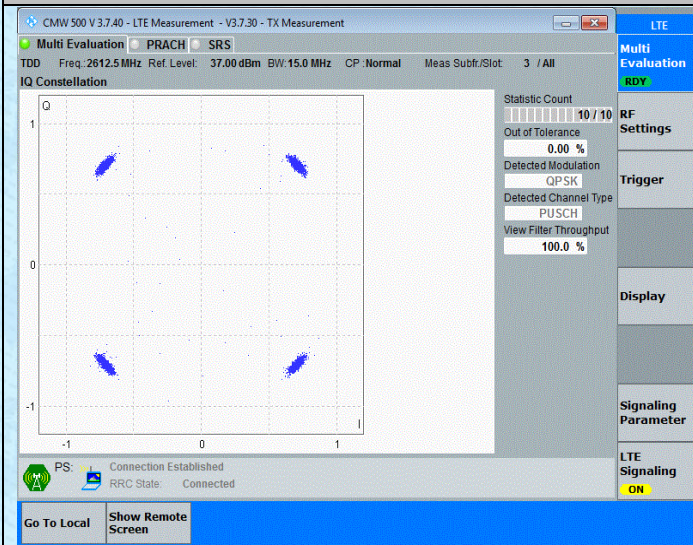

## Test Graphs

Band38-15MHz-QPSK-37825-75RB#0-PASS

Band38-15MHz-QPSK-38000-75RB#0-PASS

Band38-15MHz-QPSK-38175-75RB#0-PASS

Band38-15MHz-16QAM-37825-75RB#0-PASS

Band38-15MHz-16QAM-38000-75RB#0-PASS

Band38-15MHz-16QAM-38175-75RB#0-PASS