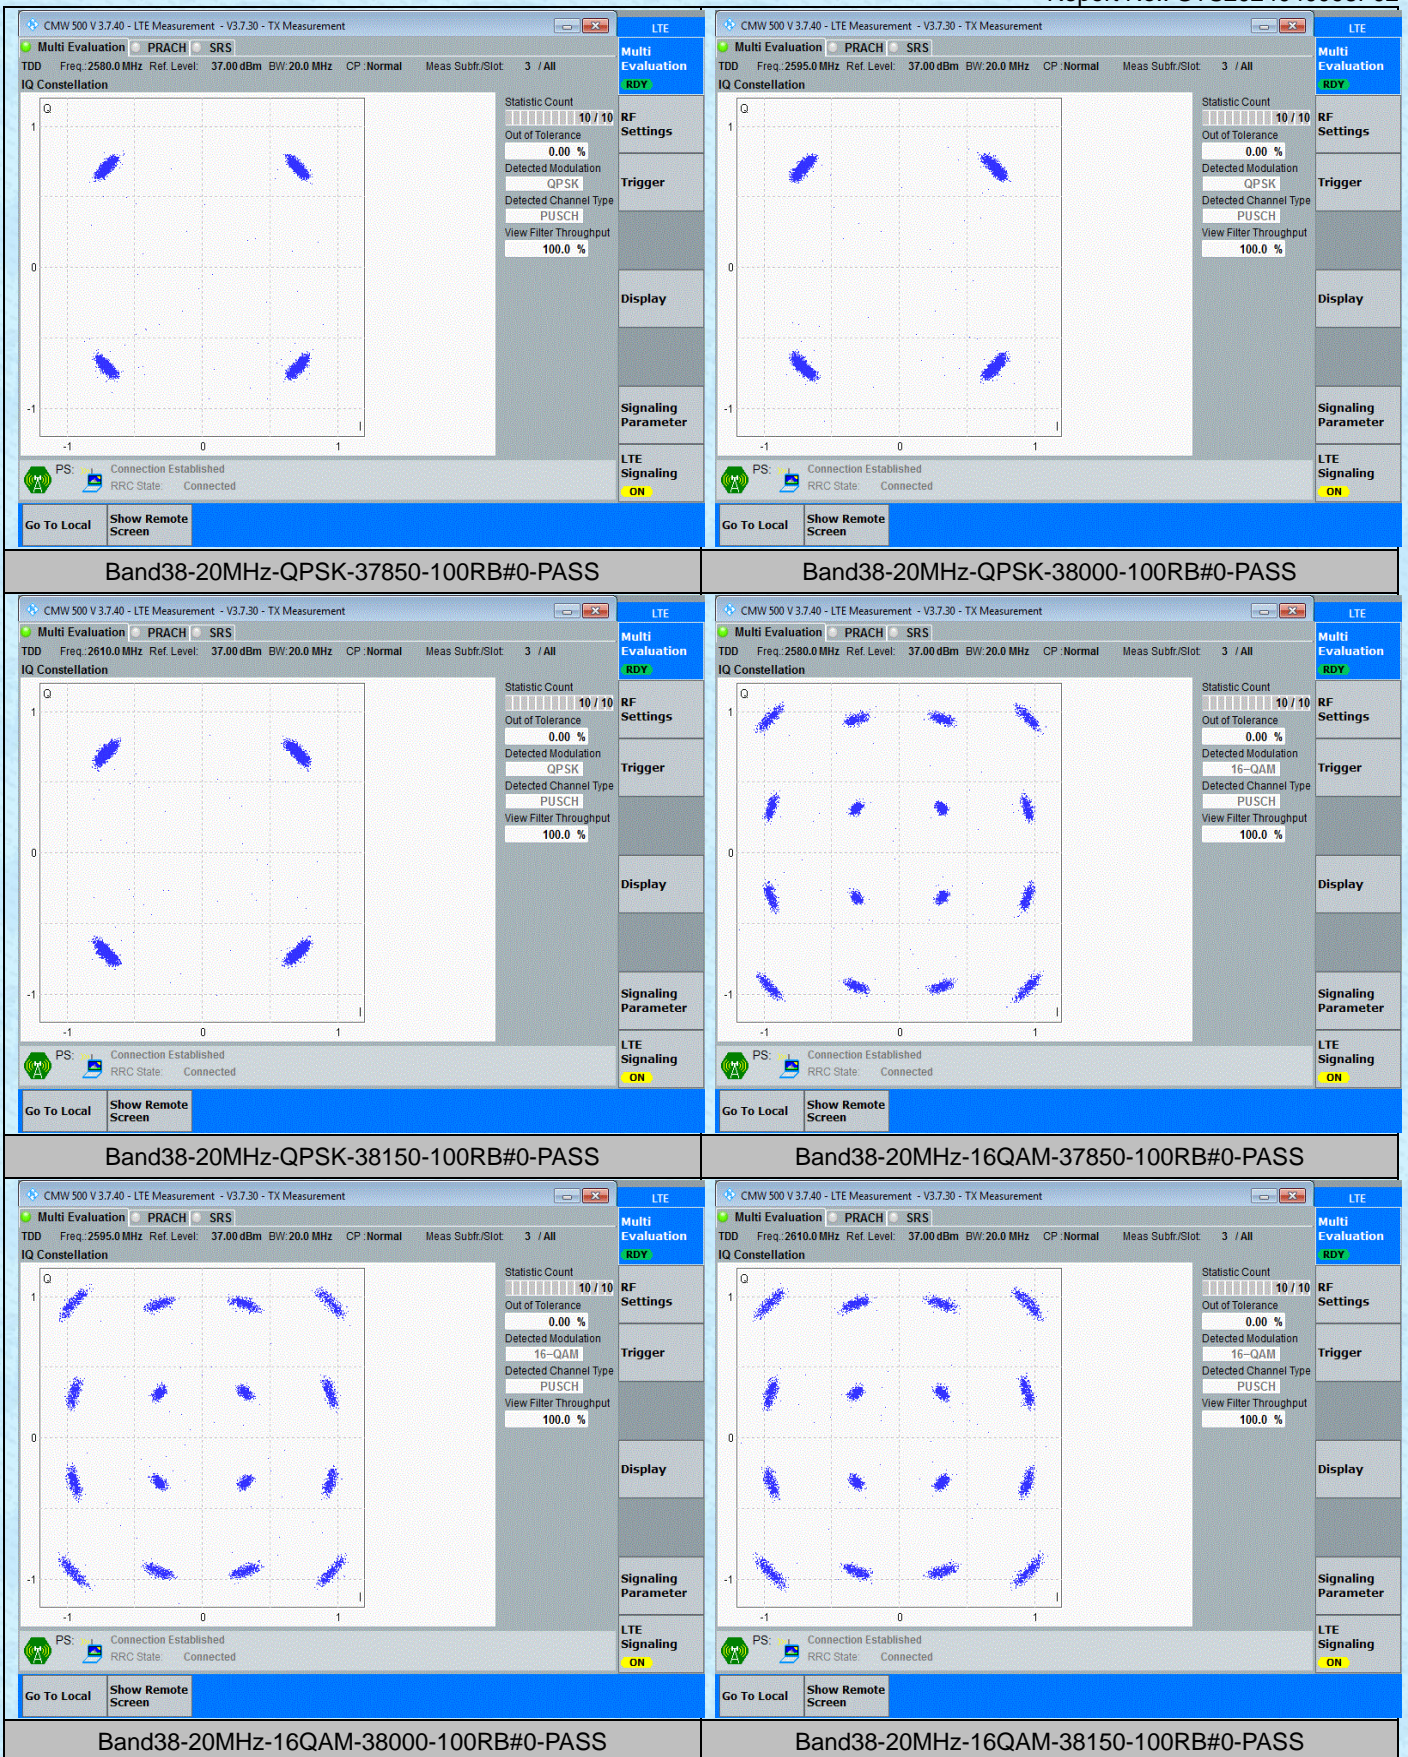

## Test Graphs

Band38-15MHz-QPSK-37825-75RB#0-PASS

Band38-15MHz-QPSK-38000-75RB#0-PASS

Band38-15MHz-QPSK-38175-75RB#0-PASS

Band38-15MHz-16QAM-37825-75RB#0-PASS

Band38-15MHz-16QAM-38000-75RB#0-PASS

Band38-15MHz-16QAM-38175-75RB#0-PASS