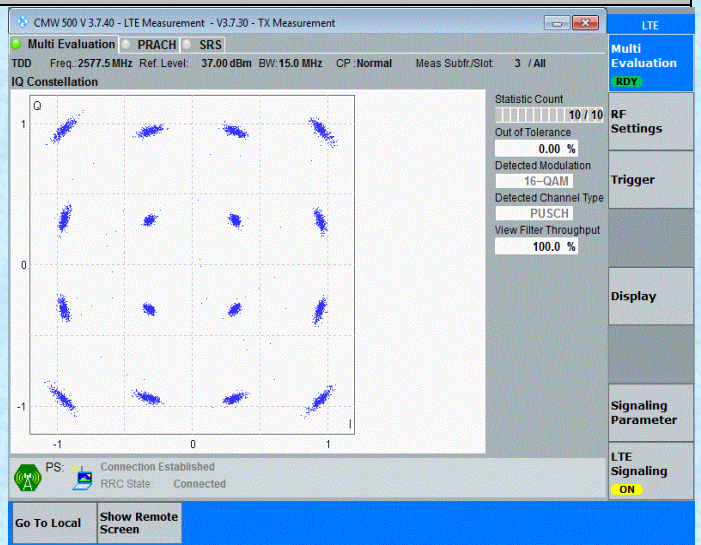

### Test Result

Band	Bandwidth	Modulation	Channel	RB Configuration	Verdict
Band38	5MHz	QPSK	37775	25RB#0	PASS
Band38	5MHz	QPSK	38000	25RB#0	PASS
Band38	5MHz	QPSK	38225	25RB#0	PASS
Band38	5MHz	16QAM	37775	25RB#0	PASS
Band38	5MHz	16QAM	38000	25RB#0	PASS
Band38	5MHz	16QAM	38225	25RB#0	PASS
Band38	10MHz	QPSK	37800	50RB#0	PASS
Band38	10MHz	QPSK	38000	50RB#0	PASS
Band38	10MHz	QPSK	38200	50RB#0	PASS
Band38	10MHz	16QAM	37800	50RB#0	PASS
Band38	10MHz	16QAM	38000	50RB#0	PASS
Band38	10MHz	16QAM	38200	50RB#0	PASS
Band38	15MHz	QPSK	37825	75RB#0	PASS
Band38	15MHz	QPSK	38000	75RB#0	PASS
Band38	15MHz	QPSK	38175	75RB#0	PASS
Band38	15MHz	16QAM	37825	75RB#0	PASS
Band38	15MHz	16QAM	38000	75RB#0	PASS
Band38	15MHz	16QAM	38175	75RB#0	PASS
Band38	20MHz	QPSK	37850	100RB#0	PASS
Band38	20MHz	QPSK	38000	100RB#0	PASS
Band38	20MHz	QPSK	38150	100RB#0	PASS
Band38	20MHz	16QAM	37850	100RB#0	PASS
Band38	20MHz	16QAM	38000	100RB#0	PASS
Band38	20MHz	16QAM	38150	100RB#0	PASS

## Test Graphs

Band38-15MHz-QPSK-37825-75RB#0-PASS

Band38-15MHz-QPSK-38000-75RB#0-PASS

Band38-15MHz-QPSK-38175-75RB#0-PASS

Band38-15MHz-16QAM-37825-75RB#0-PASS

Band38-15MHz-16QAM-38000-75RB#0-PASS

Band38-15MHz-16QAM-38175-75RB#0-PASS