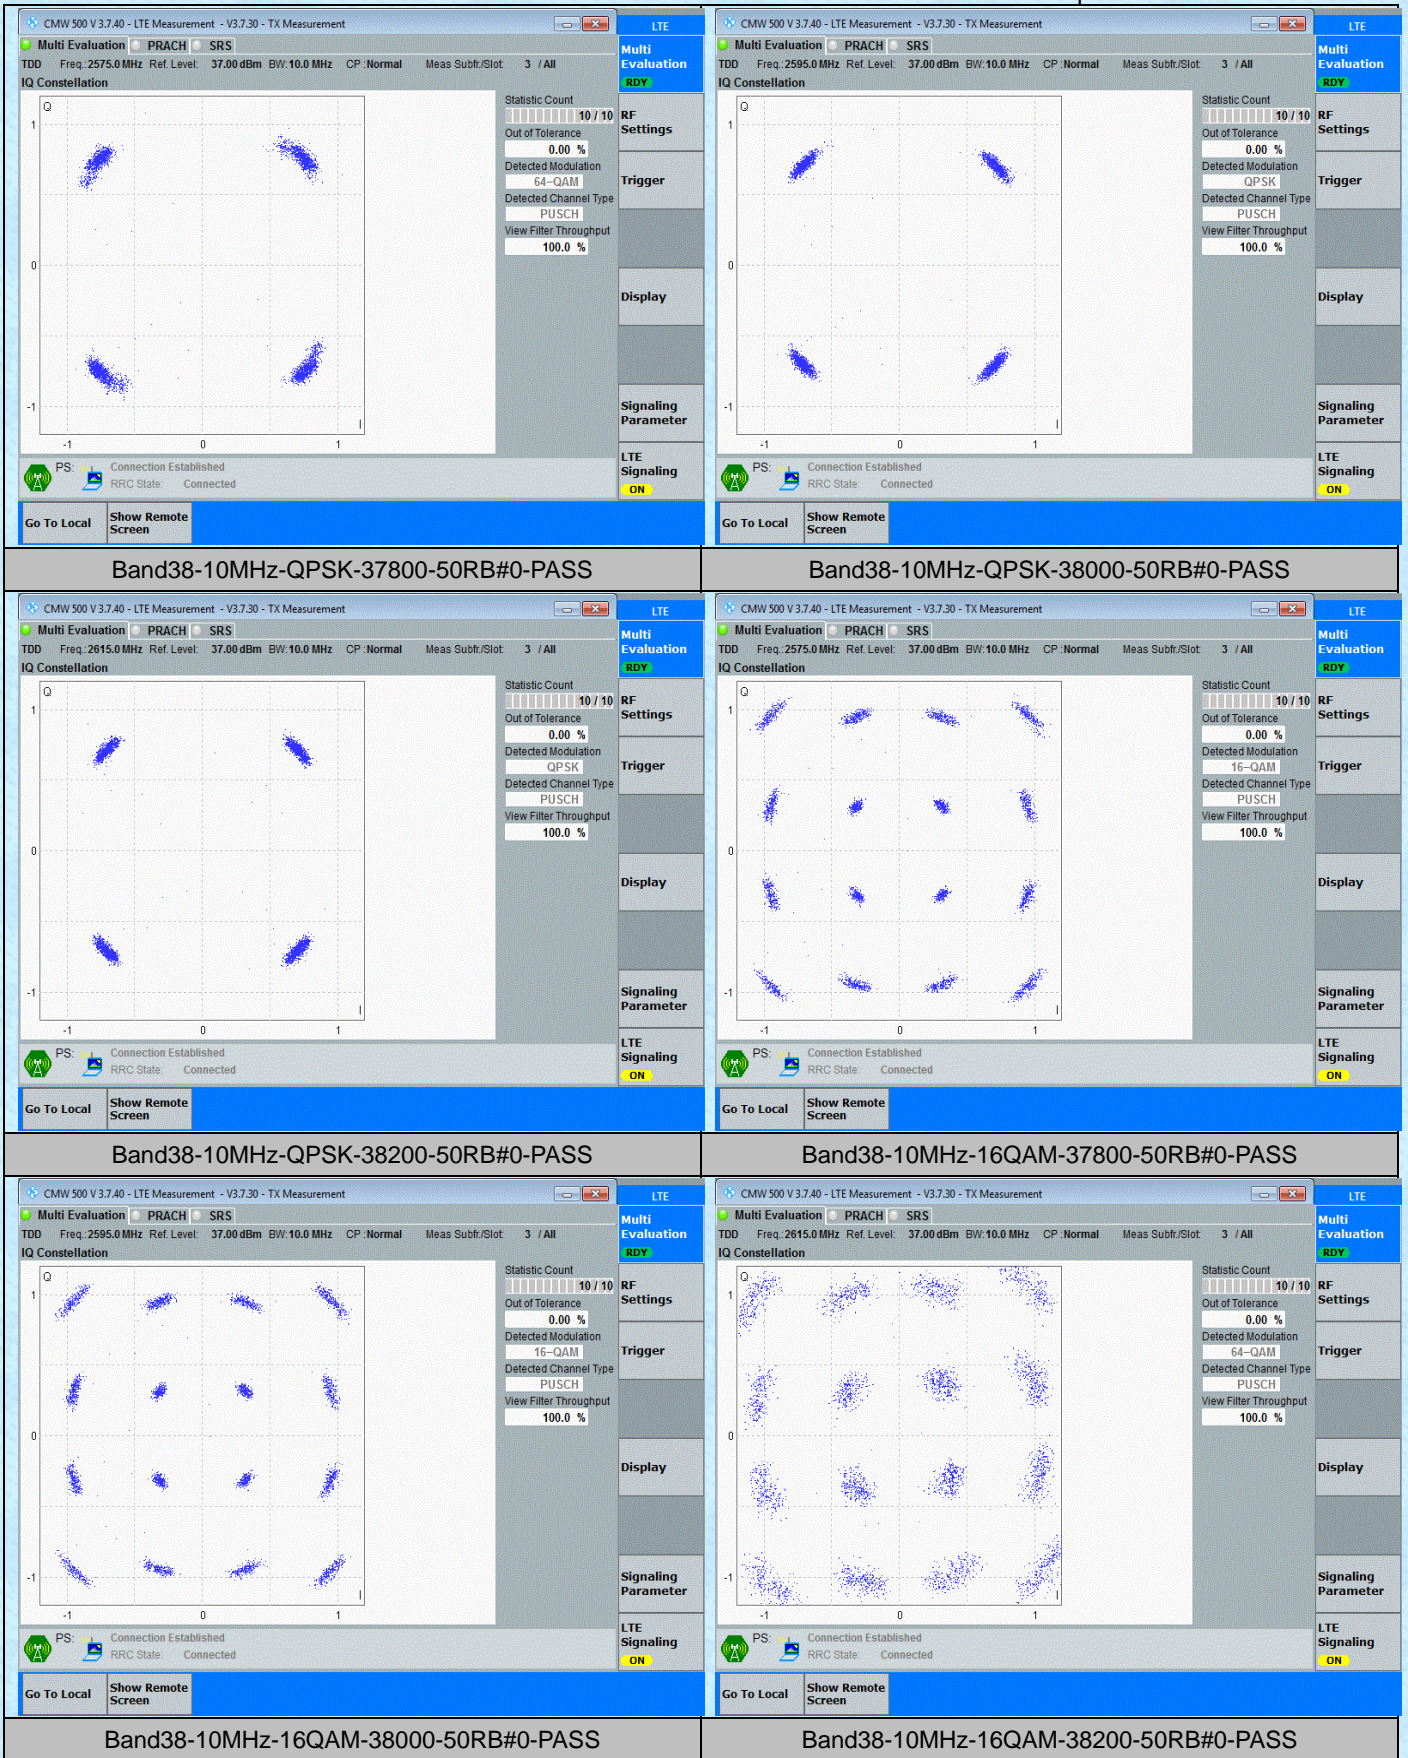

## AppendixG:Modulation Characteristics

### Test Result

Band	Bandwidth	Modulation	Channel	RB Configuration	Verdict
Band38	5MHz	QPSK	37775	25RB#0	PASS
Band38	5MHz	QPSK	38000	25RB#0	PASS
Band38	5MHz	QPSK	38225	25RB#0	PASS
Band38	5MHz	16QAM	37775	25RB#0	PASS
Band38	5MHz	16QAM	38000	25RB#0	PASS
Band38	5MHz	16QAM	38225	25RB#0	PASS
Band38	10MHz	QPSK	37800	50RB#0	PASS
Band38	10MHz	QPSK	38000	50RB#0	PASS
Band38	10MHz	QPSK	38200	50RB#0	PASS
Band38	10MHz	16QAM	37800	50RB#0	PASS
Band38	10MHz	16QAM	38000	50RB#0	PASS
Band38	10MHz	16QAM	38200	50RB#0	PASS
Band38	15MHz	QPSK	37825	75RB#0	PASS
Band38	15MHz	QPSK	38000	75RB#0	PASS
Band38	15MHz	QPSK	38175	75RB#0	PASS
Band38	15MHz	16QAM	37825	75RB#0	PASS
Band38	15MHz	16QAM	38000	75RB#0	PASS
Band38	15MHz	16QAM	38175	75RB#0	PASS
Band38	20MHz	QPSK	37850	100RB#0	PASS
Band38	20MHz	QPSK	38000	100RB#0	PASS
Band38	20MHz	QPSK	38150	100RB#0	PASS
Band38	20MHz	16QAM	37850	100RB#0	PASS
Band38	20MHz	16QAM	38000	100RB#0	PASS
Band38	20MHz	16QAM	38150	100RB#0	PASS

## Test Graphs

Band38-15MHz-QPSK-37825-75RB#0-PASS

Band38-15MHz-QPSK-38000-75RB#0-PASS

Band38-15MHz-QPSK-38175-75RB#0-PASS

Band38-15MHz-16QAM-37825-75RB#0-PASS

Band38-15MHz-16QAM-38000-75RB#0-PASS

Band38-15MHz-16QAM-38175-75RB#0-PASS