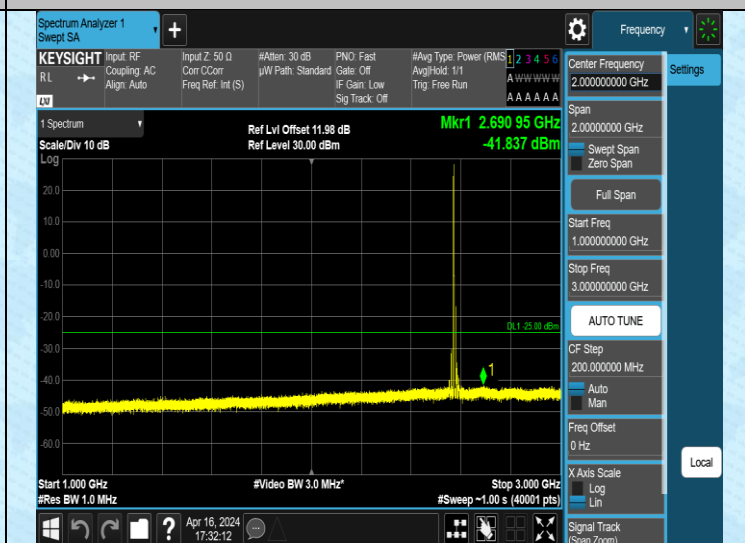

Band38\_5MHz\_QPSK\_38225\_1RB#0\_0.009~0.15\_0.009~0.15

Band38\_5MHz\_QPSK\_38225\_1RB#0\_0.15~30\_0.15~30

Band38\_5MHz\_QPSK\_38225\_1RB#0\_30~1000\_30~1000

Band38\_5MHz\_QPSK\_38225\_1RB#0\_1000~3000\_1000~3000

Band38\_5MHz\_QPSK\_38225\_1RB#0\_3000~20000\_3000~20000

Band38\_5MHz\_QPSK\_38225\_1RB#0\_20000~27000\_20000~27000

0

Band38\_10MHz\_QPSK\_37800\_1RB#0\_3000~20000\_3000~20000

Band38\_10MHz\_QPSK\_37800\_1RB#0\_20000~27000\_20000~270