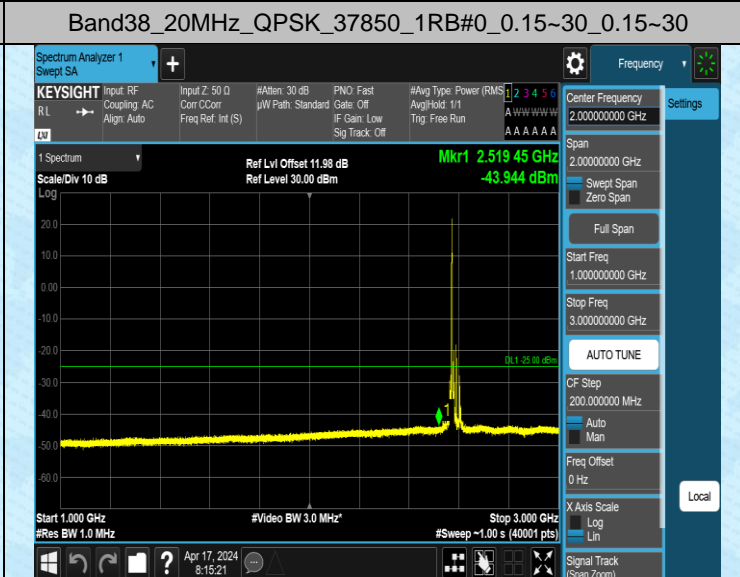

Band38_20MHz_QPSK_37850_1RB#0_3000~20000_3000~20000