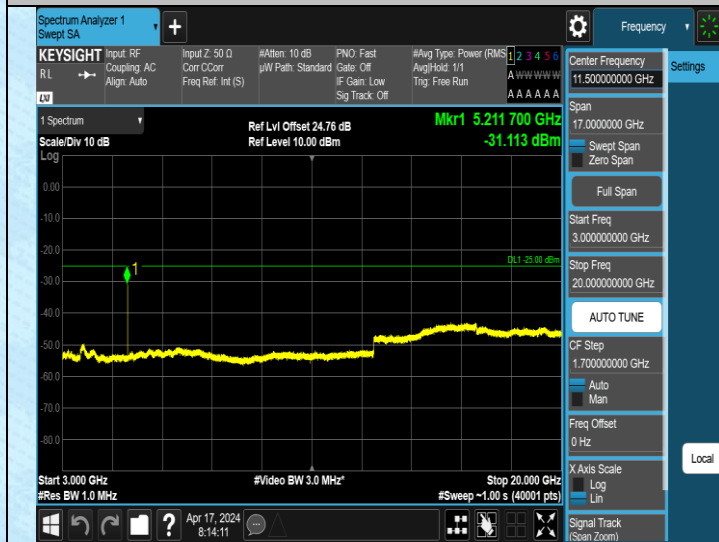

Band38_15MHz_QPSK_38175_1RB#0_30~1000_30~1000

Band38_15MHz_QPSK_38175_1RB#0_3000~20000_3000~20000

00