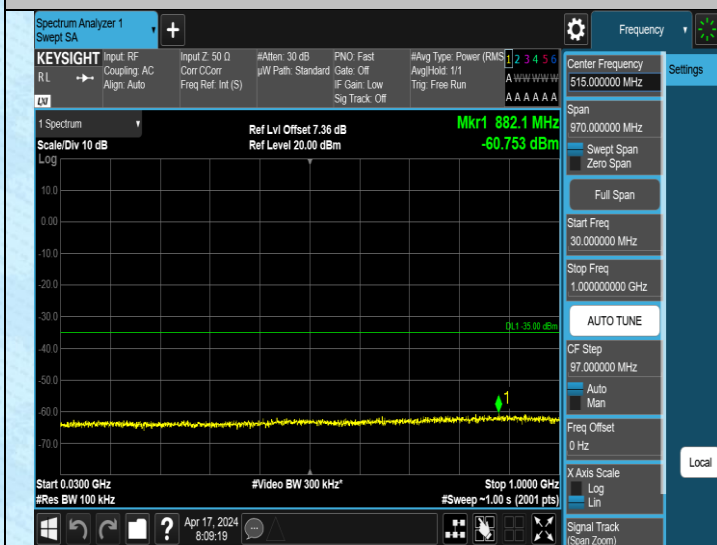

Band38_15MHz_QPSK_37825_1RB#0_3000~20000_3000~20000

Band38_15MHz_QPSK_37825_1RB#0_20000~27000_20000~270