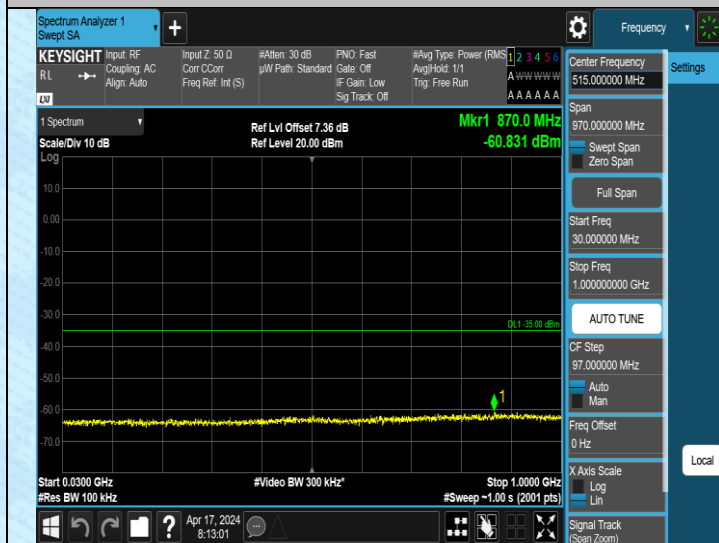

Band38_15MHz_QPSK_38175_1RB#0_0.009~0.15_0.009~0.15

Band38_15MHz_QPSK_38175_1RB#0_30~1000_30~1000