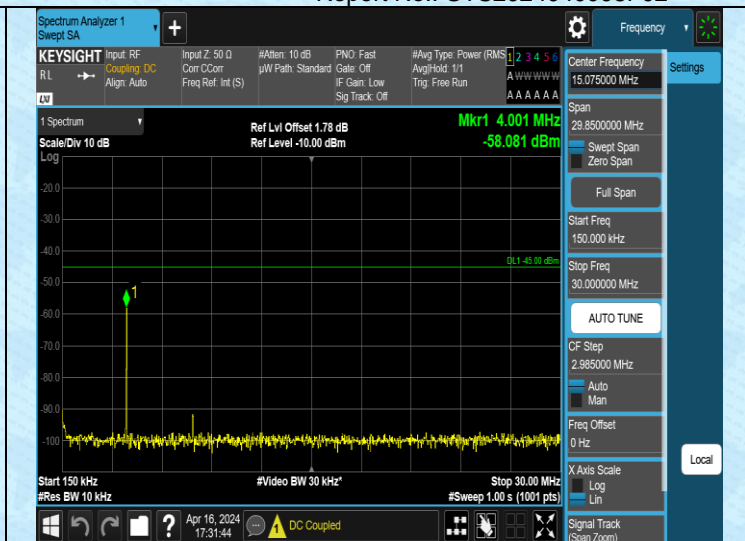

Band38_10MHz_QPSK_37800_1RB#0_3000~20000_3000~20000

Band38_10MHz_QPSK_37800_1RB#0_20000~27000_20000~270