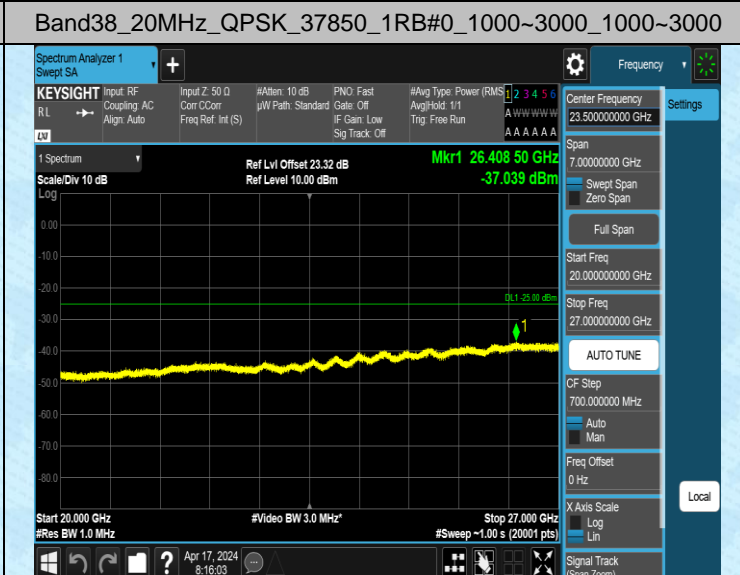

Band38_20MHz_QPSK_37850_1RB#0_3000~20000_3000~20000