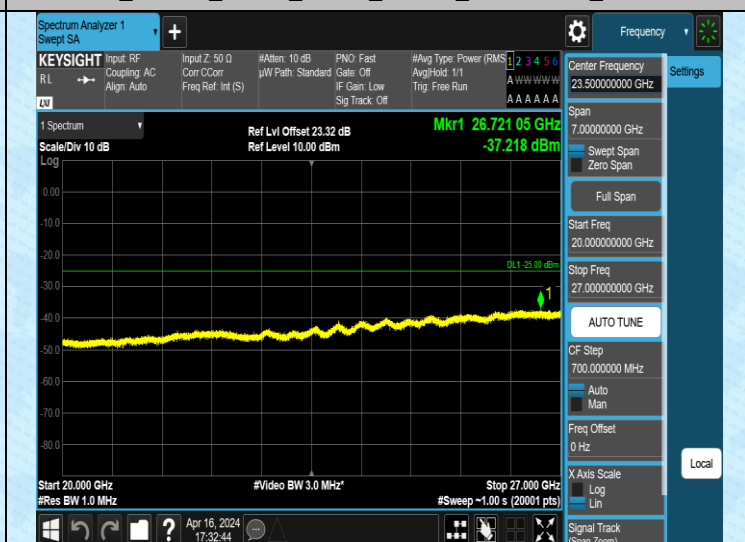

Band38\_5MHz\_QPSK\_38225\_1RB#0\_0.009~0.15\_0.009~0.15

Band38\_5MHz\_QPSK\_38225\_1RB#0\_0.15~30\_0.15~30

Band38\_5MHz\_QPSK\_38225\_1RB#0\_30~1000\_30~1000

Band38\_5MHz\_QPSK\_38225\_1RB#0\_1000~3000\_1000~3000

Band38\_5MHz\_QPSK\_38225\_1RB#0\_3000~20000\_3000~20000

Band38\_5MHz\_QPSK\_38225\_1RB#0\_20000~27000\_20000~27000

0

Band38\_10MHz\_QPSK\_37800\_1RB#0\_3000~20000\_3000~20000

Band38\_10MHz\_QPSK\_37800\_1RB#0\_20000~27000\_20000~270