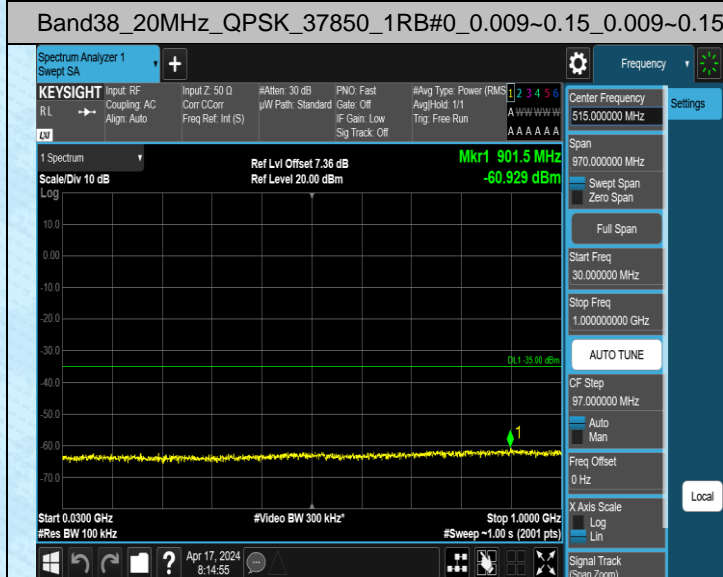

Band38_20MHz_QPSK_37850_1RB#0_3000~20000_3000~20000