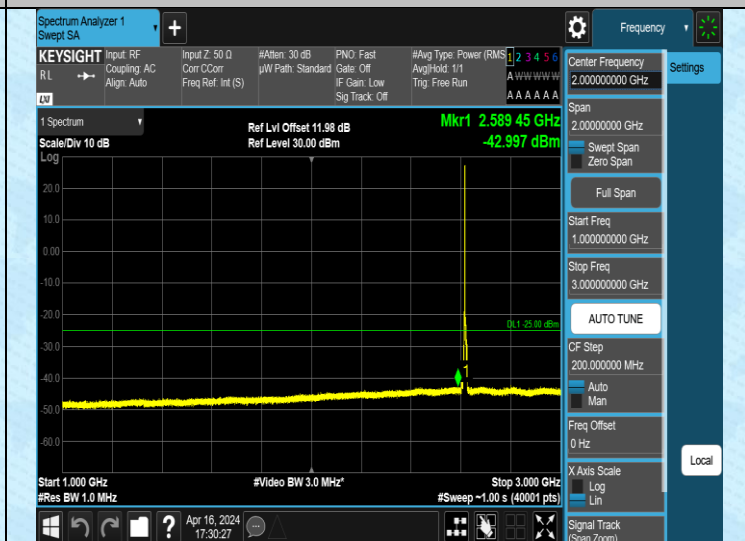

Band38\_5MHz\_QPSK\_38225\_1RB#0\_0.009~0.15\_0.009~0.15

Band38\_5MHz\_QPSK\_38225\_1RB#0\_0.15~30\_0.15~30

Band38\_5MHz\_QPSK\_38225\_1RB#0\_30~1000\_30~1000

Band38\_5MHz\_QPSK\_38225\_1RB#0\_1000~3000\_1000~3000

Band38\_5MHz\_QPSK\_38225\_1RB#0\_3000~20000\_3000~20000

Band38\_5MHz\_QPSK\_38225\_1RB#0\_20000~27000\_20000~27000

0

Band38\_10MHz\_QPSK\_37800\_1RB#0\_3000~20000\_3000~20000

Band38\_10MHz\_QPSK\_37800\_1RB#0\_20000~27000\_20000~270