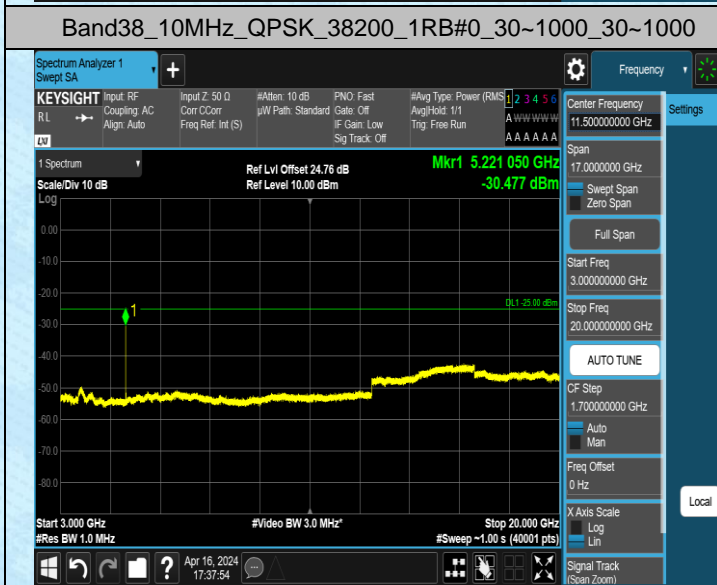

Band38_10MHz_QPSK_38200_1RB#0_3000~20000_3000~20000

00