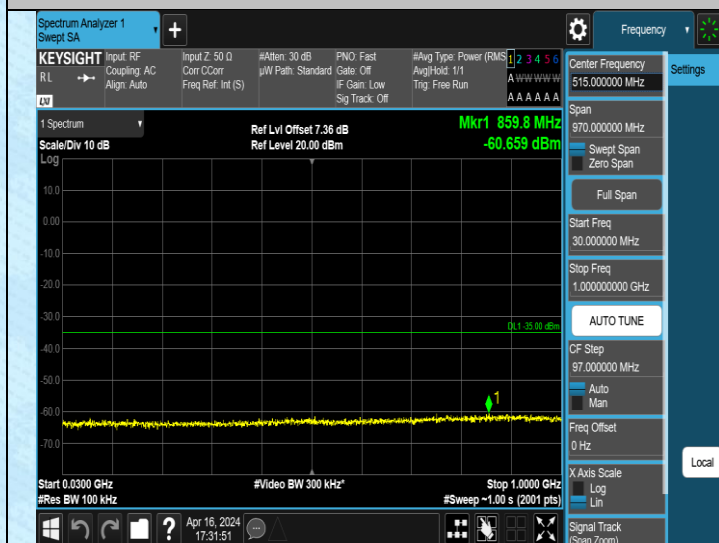

Band38\_5MHz\_QPSK\_38225\_1RB#0\_0.009~0.15\_0.009~0.15

Band38\_5MHz\_QPSK\_38225\_1RB#0\_0.15~30\_0.15~30

Band38\_5MHz\_QPSK\_38225\_1RB#0\_30~1000\_30~1000

Band38\_5MHz\_QPSK\_38225\_1RB#0\_1000~3000\_1000~3000

Band38\_5MHz\_QPSK\_38225\_1RB#0\_3000~20000\_3000~20000

Band38\_5MHz\_QPSK\_38225\_1RB#0\_20000~27000\_20000~27000

0

Band38\_10MHz\_QPSK\_37800\_1RB#0\_3000~20000\_3000~20000

Band38\_10MHz\_QPSK\_37800\_1RB#0\_20000~27000\_20000~270