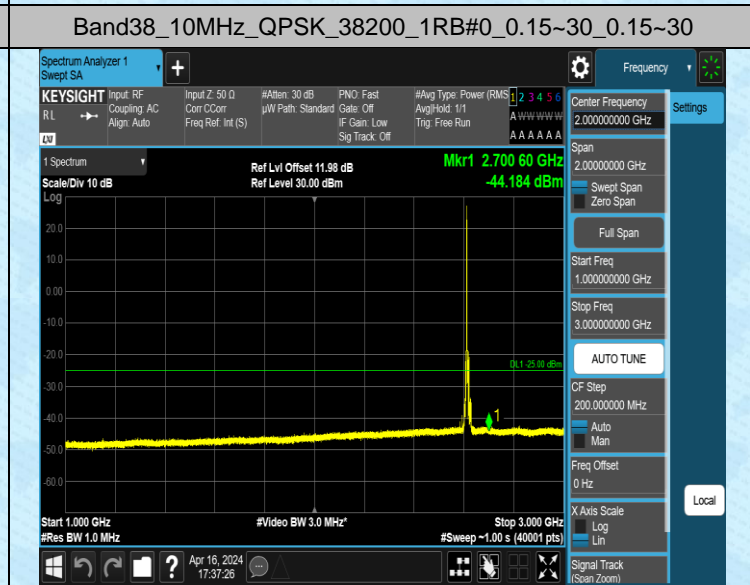

Band38_10MHz_QPSK_38200_1RB#0_3000~20000_3000~20000

Band38_10MHz_QPSK_38200_1RB#0_20000~27000_20000~270

00