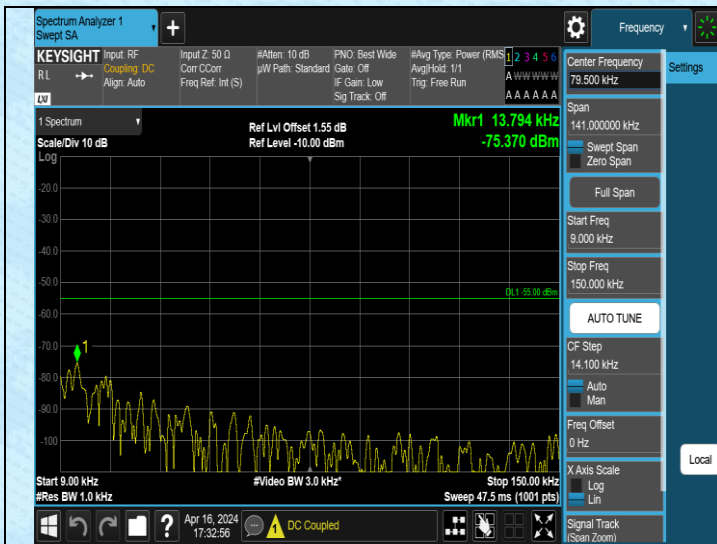

Band38\_5MHz\_QPSK\_38225\_1RB#0\_3000~20000\_3000~20000

Band38\_5MHz\_QPSK\_38225\_1RB#0\_20000~27000\_20000~27000

0

Band38\_10MHz\_QPSK\_37800\_1RB#0\_3000~20000\_3000~20000

Band38\_10MHz\_QPSK\_37800\_1RB#0\_20000~27000\_20000~270