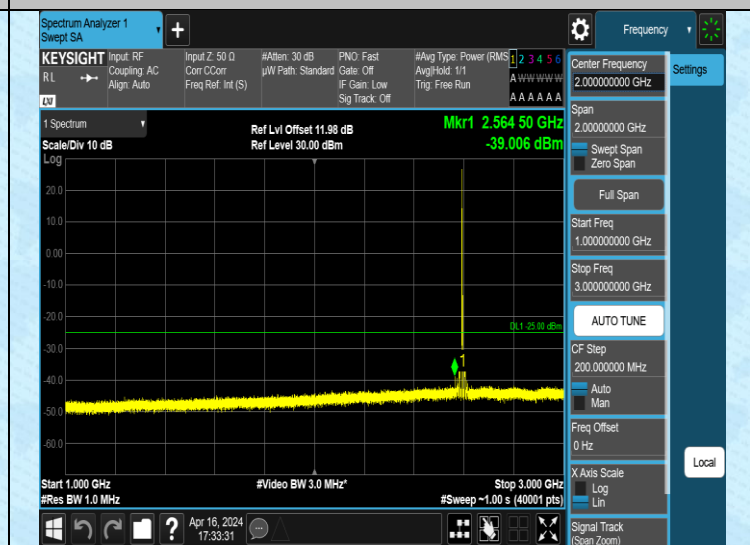

Band38\_5MHz\_QPSK\_38225\_1RB#0\_3000~20000\_3000~20000

Band38\_5MHz\_QPSK\_38225\_1RB#0\_20000~27000\_20000~27000

0

Band38\_10MHz\_QPSK\_37800\_1RB#0\_3000~20000\_3000~20000

Band38\_10MHz\_QPSK\_37800\_1RB#0\_20000~27000\_20000~270