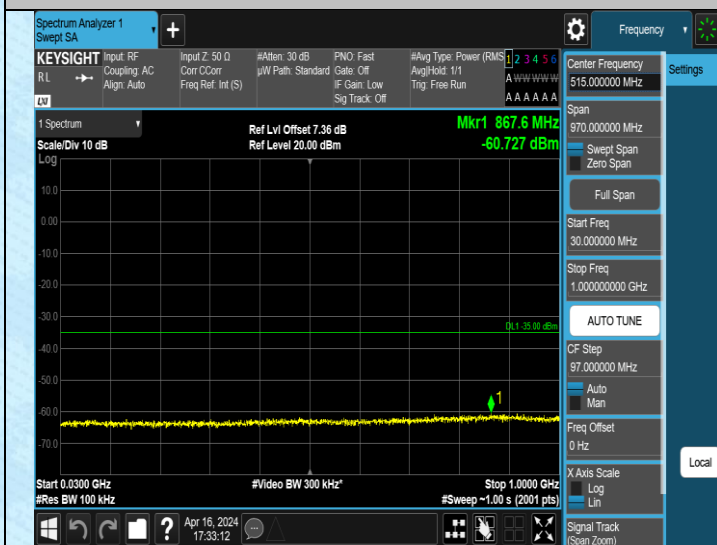

Band38\_5MHz\_QPSK\_38225\_1RB#0\_3000~20000\_3000~20000

Band38\_5MHz\_QPSK\_38225\_1RB#0\_20000~27000\_20000~27000

0

Band38\_10MHz\_QPSK\_37800\_1RB#0\_3000~20000\_3000~20000

Band38\_10MHz\_QPSK\_37800\_1RB#0\_20000~27000\_20000~270