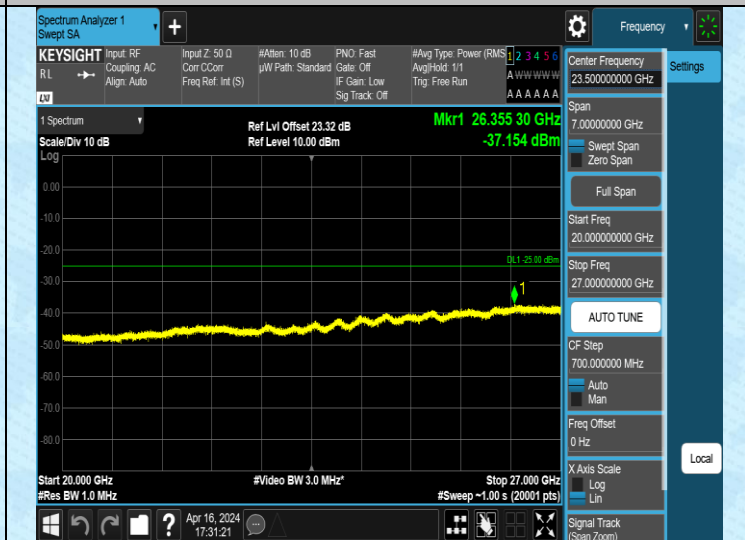

Band38\_5MHz\_QPSK\_38225\_1RB#0\_0.009~0.15\_0.009~0.15

Band38\_5MHz\_QPSK\_38225\_1RB#0\_0.15~30\_0.15~30

Band38\_5MHz\_QPSK\_38225\_1RB#0\_30~1000\_30~1000

Band38\_5MHz\_QPSK\_38225\_1RB#0\_1000~3000\_1000~3000

Band38\_5MHz\_QPSK\_38225\_1RB#0\_3000~20000\_3000~20000

Band38\_5MHz\_QPSK\_38225\_1RB#0\_20000~27000\_20000~27000

0

Band38\_10MHz\_QPSK\_37800\_1RB#0\_3000~20000\_3000~20000

Band38\_10MHz\_QPSK\_37800\_1RB#0\_20000~27000\_20000~270