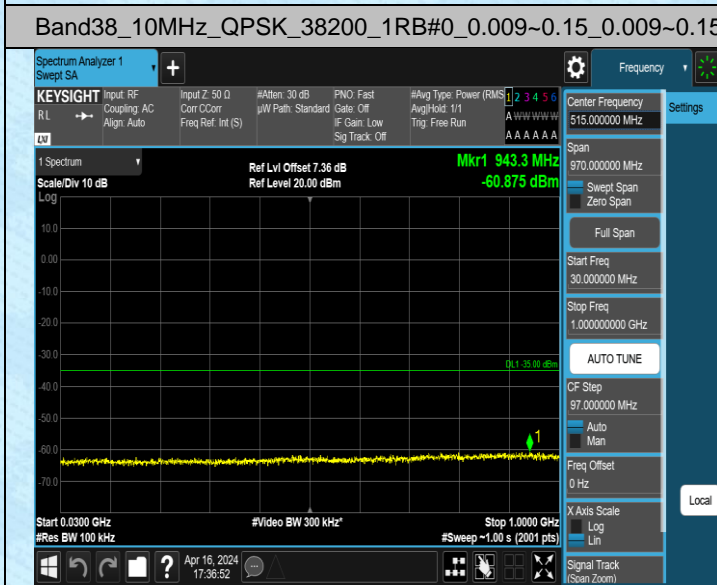

Band38_10MHz_QPSK_38200_1RB#0_3000~20000_3000~20000

Band38_10MHz_QPSK_38200_1RB#0_20000~27000_20000~270

00