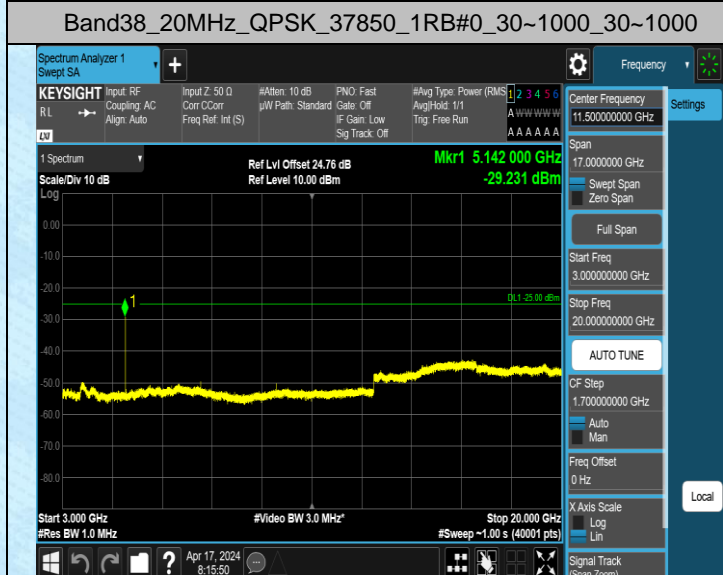

Band38_20MHz_QPSK_37850_1RB#0_3000~20000_3000~20000