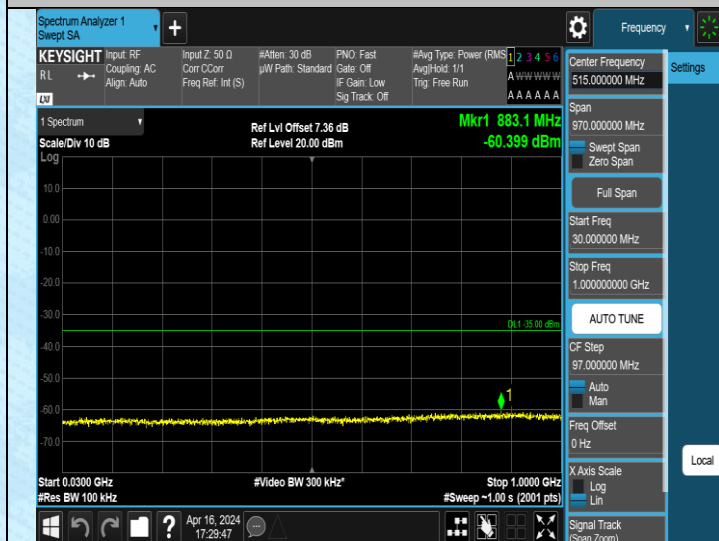

Band38\_5MHz\_QPSK\_38225\_1RB#0\_0.009~0.15\_0.009~0.15

Band38\_5MHz\_QPSK\_38225\_1RB#0\_0.15~30\_0.15~30

Band38\_5MHz\_QPSK\_38225\_1RB#0\_30~1000\_30~1000

Band38\_5MHz\_QPSK\_38225\_1RB#0\_1000~3000\_1000~3000

Band38\_5MHz\_QPSK\_38225\_1RB#0\_3000~20000\_3000~20000

Band38\_5MHz\_QPSK\_38225\_1RB#0\_20000~27000\_20000~27000

0

Band38\_10MHz\_QPSK\_37800\_1RB#0\_3000~20000\_3000~20000

Band38\_10MHz\_QPSK\_37800\_1RB#0\_20000~27000\_20000~270