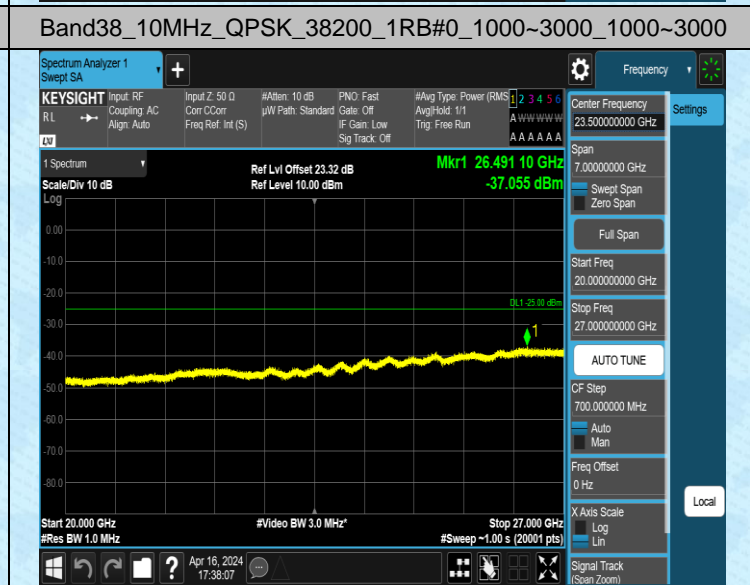

Band38_10MHz_QPSK_38200_1RB#0_20000~27000_20000~270

00