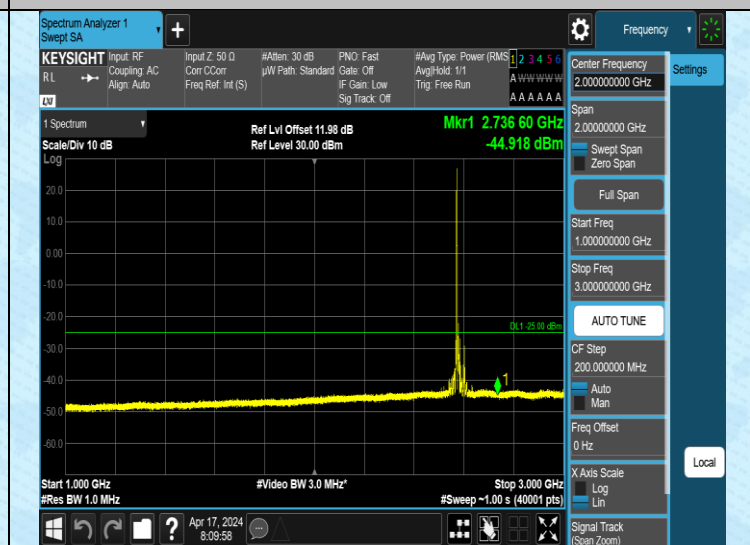

Band38_15MHz_QPSK_37825_1RB#0_3000~20000_3000~20000

Band38_15MHz_QPSK_37825_1RB#0_20000~27000_20000~270