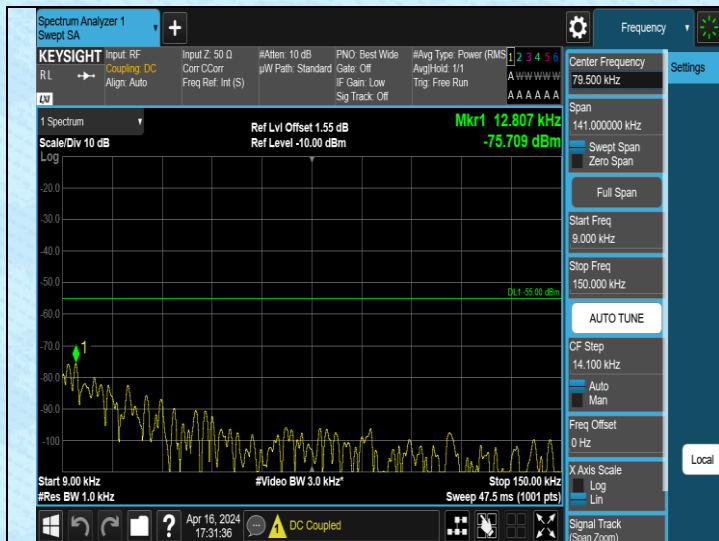

Band38_10MHz_QPSK_37800_1RB#0_3000~20000_3000~20000

Band38_10MHz_QPSK_37800_1RB#0_20000~27000_20000~270