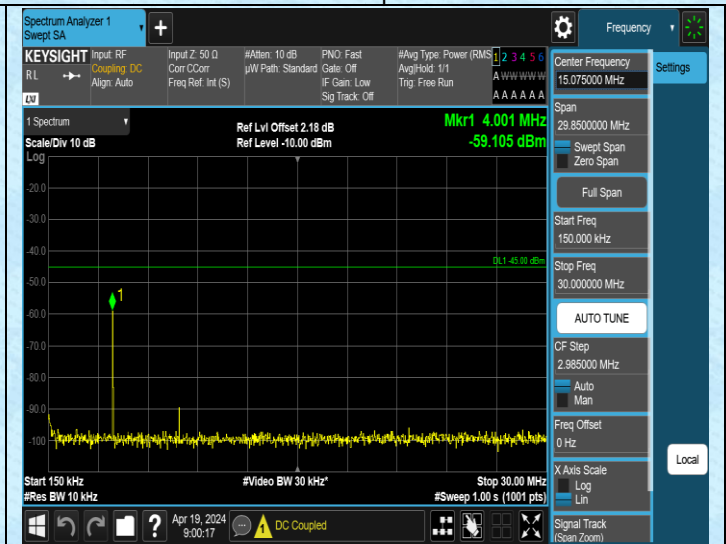

Band41_5MHz_QPSK_41215_1RB#0_0.15~30_0.15~30