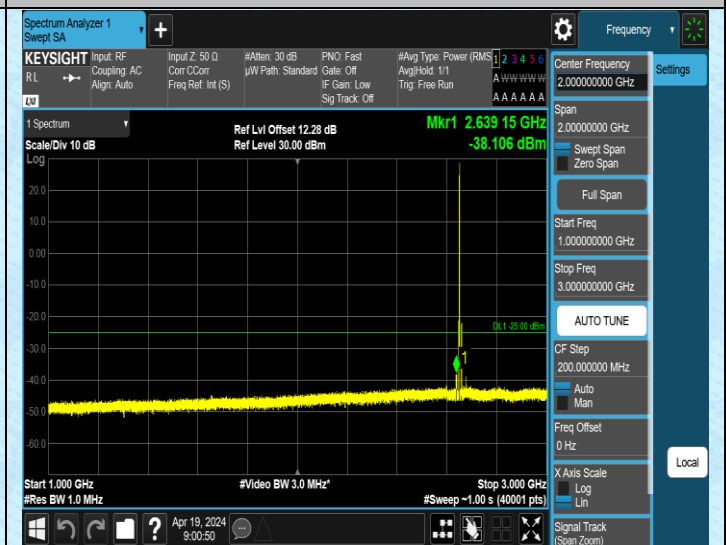

Band41\_5MHz\_QPSK\_40590\_1RB#0\_3000~20000\_3000~2000

Band41\_5MHz\_QPSK\_40590\_1RB#0\_20000~27000\_20000~27

0

000

Band41\_5MHz\_QPSK\_41215\_1RB#0\_0.009~0.15\_0.009~0.15

Band41\_5MHz\_QPSK\_41215\_1RB#0\_0.15~30\_0.15~30