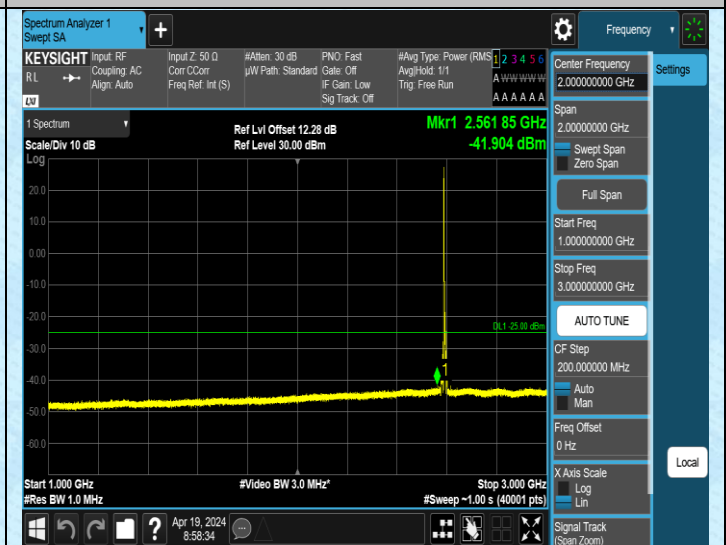

## Test Graphs

0

000

Band41\_5MHz\_QPSK\_40590\_1RB#0\_0.009~0.15\_0.009~0.15

Band41\_5MHz\_QPSK\_40590\_1RB#0\_0.15~30\_0.15~30

Band41\_5MHz\_QPSK\_40590\_1RB#0\_30~1000\_30~1000

Band41\_5MHz\_QPSK\_40590\_1RB#0\_1000~3000\_1000~3000