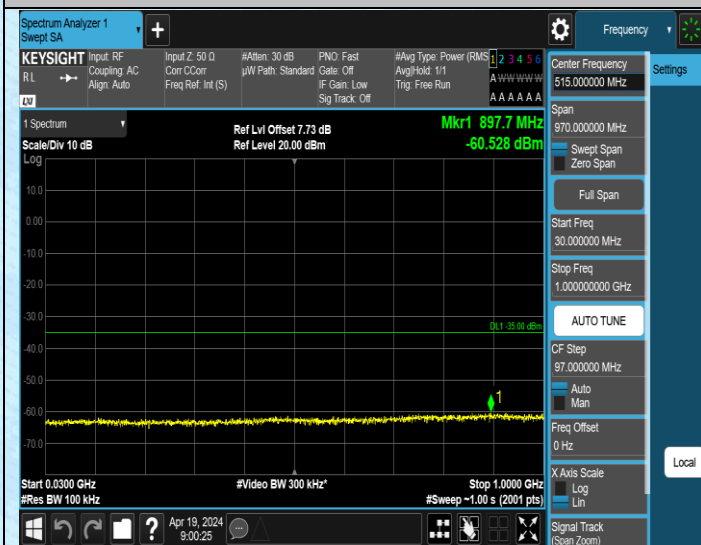

Band41\_5MHz\_QPSK\_40590\_1RB#0\_3000~20000\_3000~2000

Band41\_5MHz\_QPSK\_40590\_1RB#0\_20000~27000\_20000~27

0

000

Band41\_5MHz\_QPSK\_41215\_1RB#0\_0.009~0.15\_0.009~0.15

Band41\_5MHz\_QPSK\_41215\_1RB#0\_0.15~30\_0.15~30