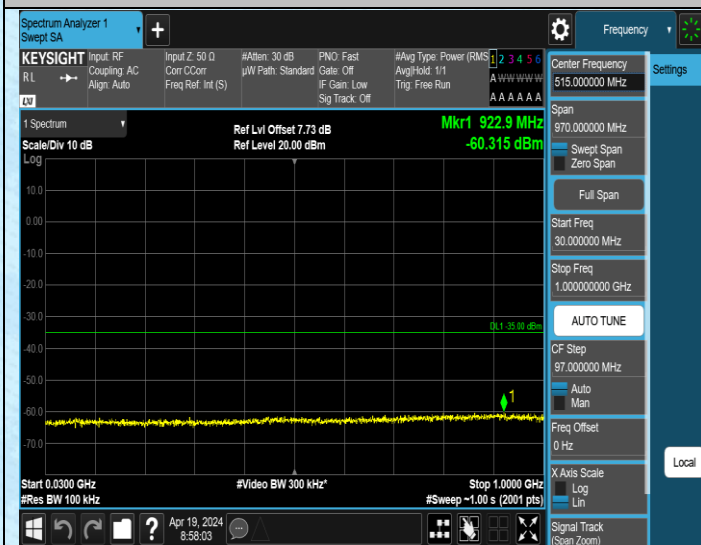

## Test Graphs

0

000

Band41\_5MHz\_QPSK\_40590\_1RB#0\_0.009~0.15\_0.009~0.15

Band41\_5MHz\_QPSK\_40590\_1RB#0\_0.15~30\_0.15~30

Band41\_5MHz\_QPSK\_40590\_1RB#0\_30~1000\_30~1000

Band41\_5MHz\_QPSK\_40590\_1RB#0\_1000~3000\_1000~3000