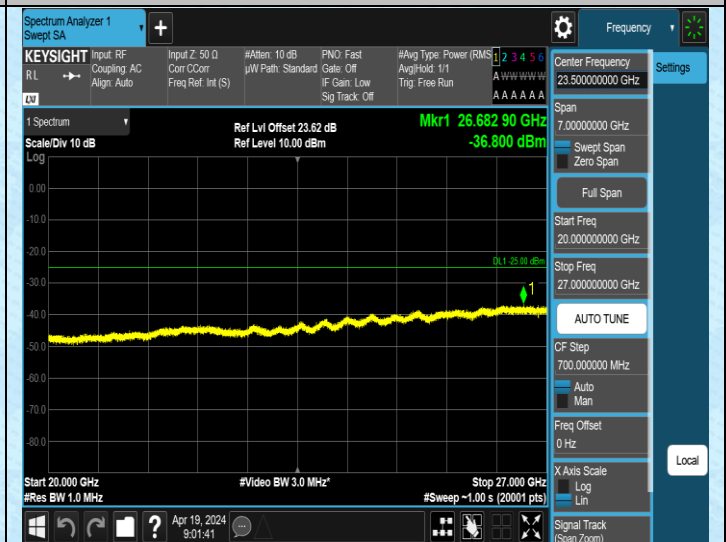

Band41_5MHz_QPSK_41215_1RB#0_1000~3000_1000~3000

Band41_5MHz_QPSK_41215_1RB#0_20000~27000_20000~27

0

000