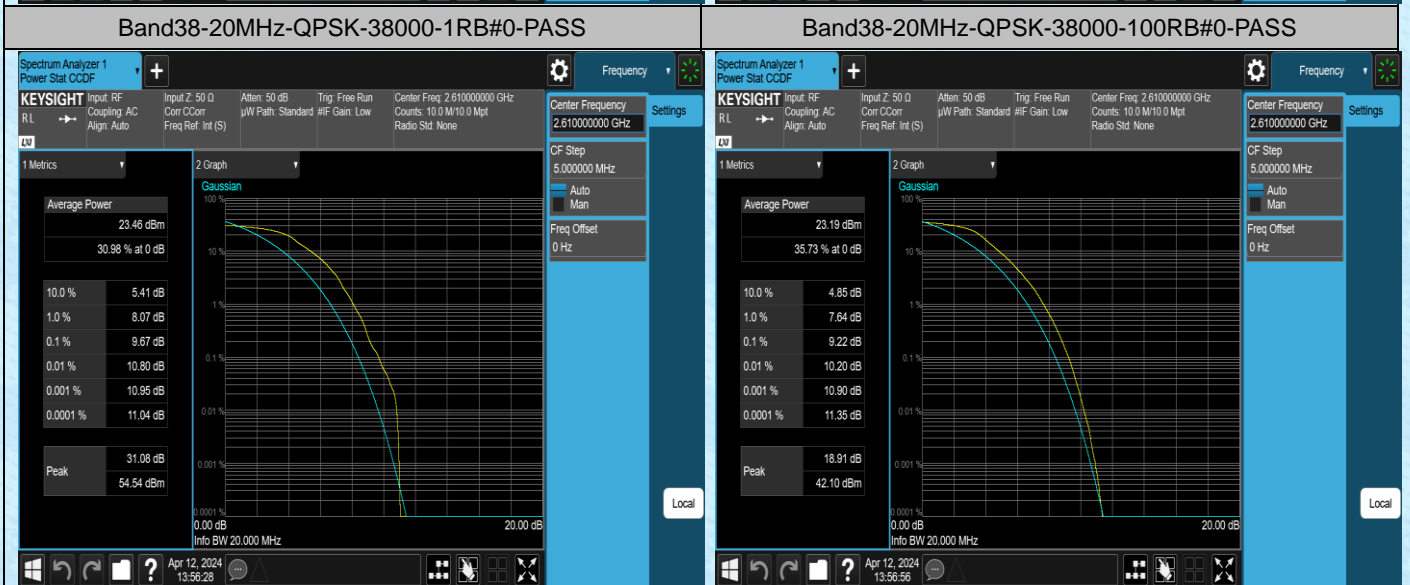

Band38-15MHz-16QAM-37825-1RB#0-PASS

Band38-15MHz-16QAM-37825-75RB#0-PASS

Band38-15MHz-16QAM-38000-1RB#0-PASS

Band38-15MHz-16QAM-38000-75RB#0-PASS

Band38-15MHz-16QAM-38175-1RB#0-PASS

Band38-15MHz-16QAM-38175-75RB#0-PASS