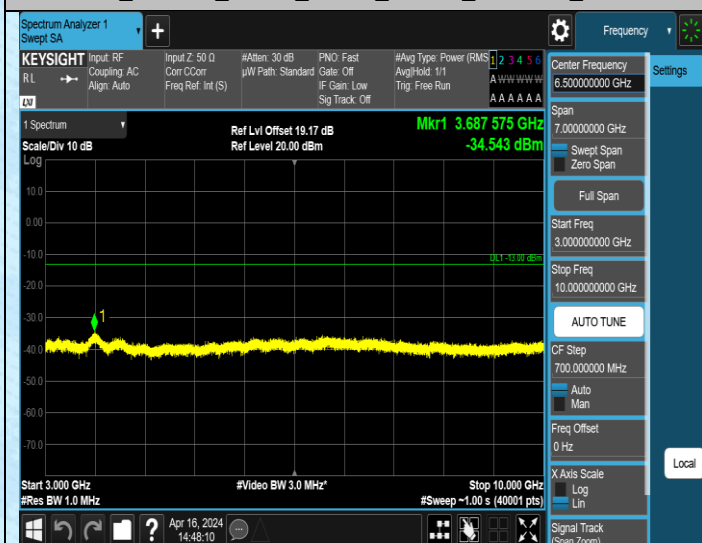

## Test Graphs

Band5\_1.4MHz\_QPSK\_20407\_1RB#0\_0.009~0.15\_0.009~0.15

Band5\_1.4MHz\_QPSK\_20407\_1RB#0\_0.15~30\_0.15~30

Band5\_1.4MHz\_QPSK\_20407\_1RB#0\_30~1000\_30~1000

Band5\_1.4MHz\_QPSK\_20407\_1RB#0\_1000~3000\_1000~3000