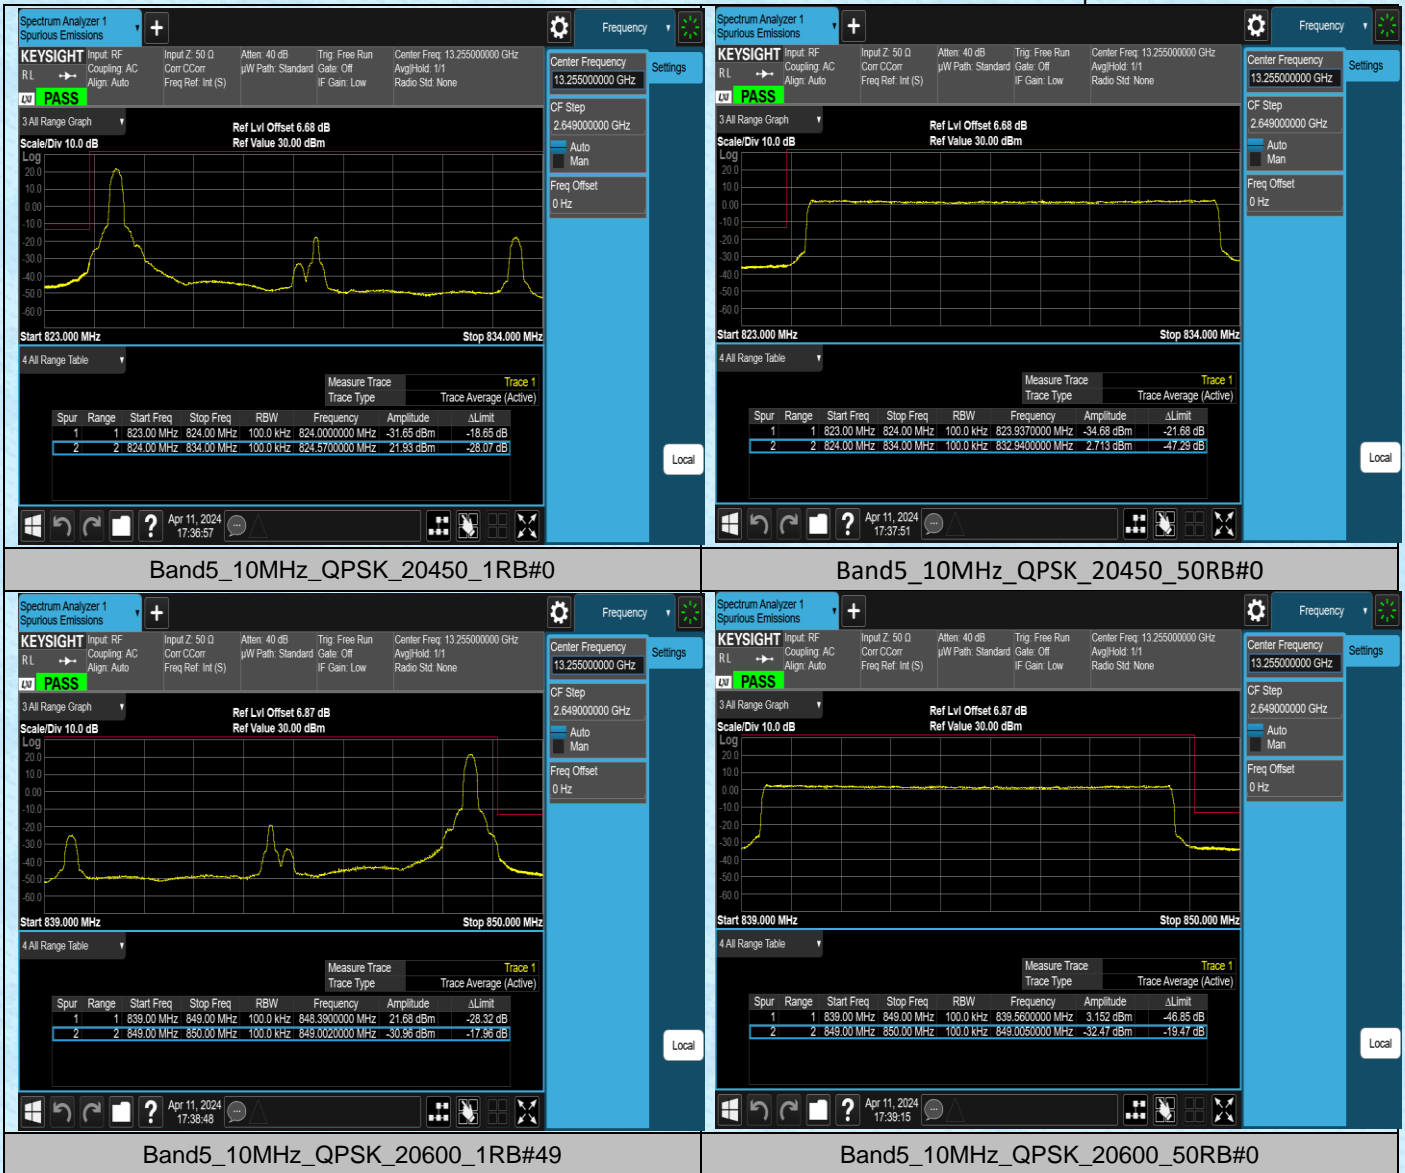

### Test Result

Band	Bandwidth	Modulation	Channel	RB Configuration	Result(dBm)	Limit(dBm)	Verdict
Band5	1.4MHz	QPSK	20407	1RB#0	-28.46	-13.00	PASS
Band5	1.4MHz	QPSK	20407	6RB#0	-31.91	-13.00	PASS
Band5	1.4MHz	QPSK	20643	1RB#5	-26.83	-13.00	PASS
Band5	1.4MHz	QPSK	20643	6RB#0	-32.37	-13.00	PASS
Band5	3MHz	QPSK	20415	1RB#0	-25.25	-13.00	PASS
Band5	3MHz	QPSK	20415	15RB#0	-34.44	-13.00	PASS
Band5	3MHz	QPSK	20635	1RB#14	-23.56	-13.00	PASS
Band5	3MHz	QPSK	20635	15RB#0	-32.07	-13.00	PASS
Band5	5MHz	QPSK	20425	1RB#0	-28.71	-13.00	PASS
Band5	5MHz	QPSK	20425	25RB#0	-34.73	-13.00	PASS
Band5	5MHz	QPSK	20625	1RB#24	-28.69	-13.00	PASS
Band5	5MHz	QPSK	20625	25RB#0	-32.36	-13.00	PASS
Band5	10MHz	QPSK	20450	1RB#0	-31.65	-13.00	PASS
Band5	10MHz	QPSK	20450	50RB#0	-34.68	-13.00	PASS
Band5	10MHz	QPSK	20600	1RB#49	-30.96	-13.00	PASS
Band5	10MHz	QPSK	20600	50RB#0	-32.47	-13.00	PASS

## Test Graphs

**Band5\_5MHz\_QPSK\_20625\_1RB#24**      **Band5\_5MHz\_QPSK\_20625\_25RB#0**

## Appendix E:Conducted Spurious Emission