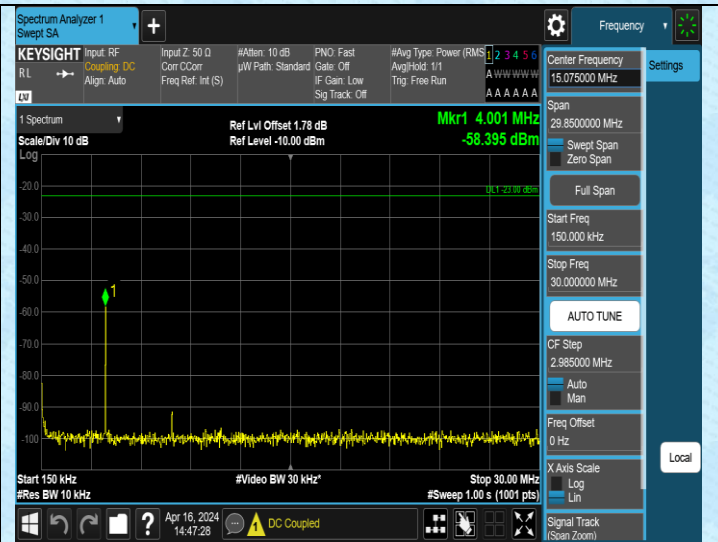

Test Graphs