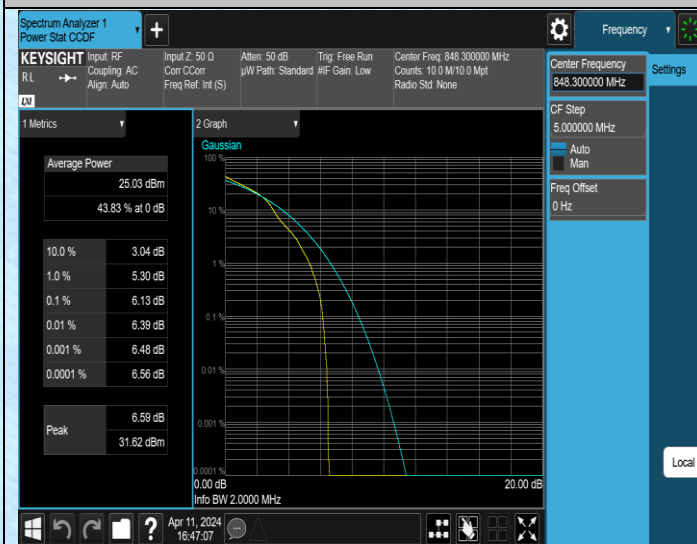

Test Graphs

Band5-1.4MHz-16QAM-20407-1RB#0-PASS

Band5-1.4MHz-16QAM-20407-6RB#0-PASS

Band5-1.4MHz-16QAM-20525-1RB#0-PASS

Band5-1.4MHz-16QAM-20525-6RB#0-PASS

Band5-1.4MHz-16QAM-20643-1RB#0-PASS

Band5-1.4MHz-16QAM-20643-6RB#0-PASS