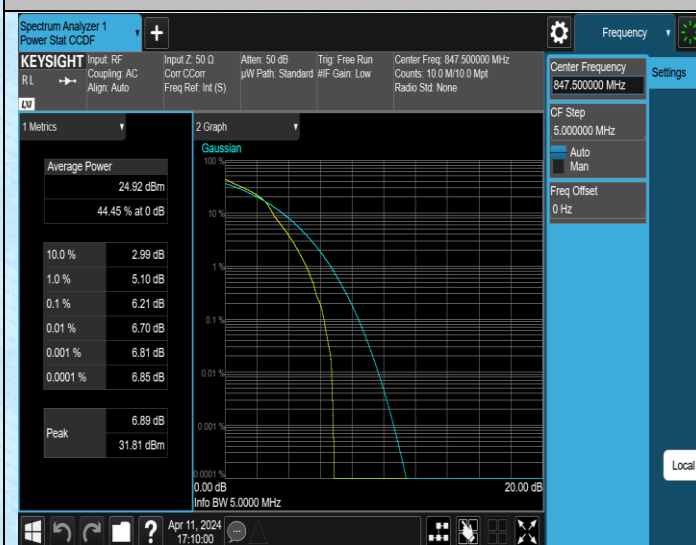

Band5-3MHz-16QAM-20635-1RB#0-PASS