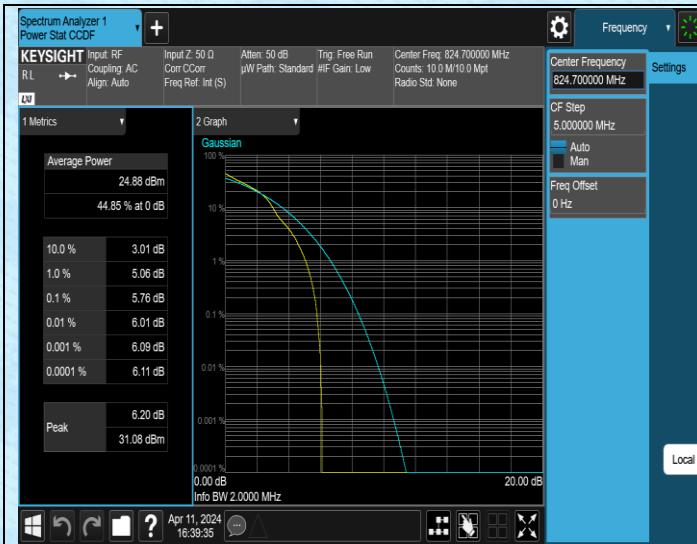

Band5-1.4MHz-16QAM-20407-1RB#0-PASS