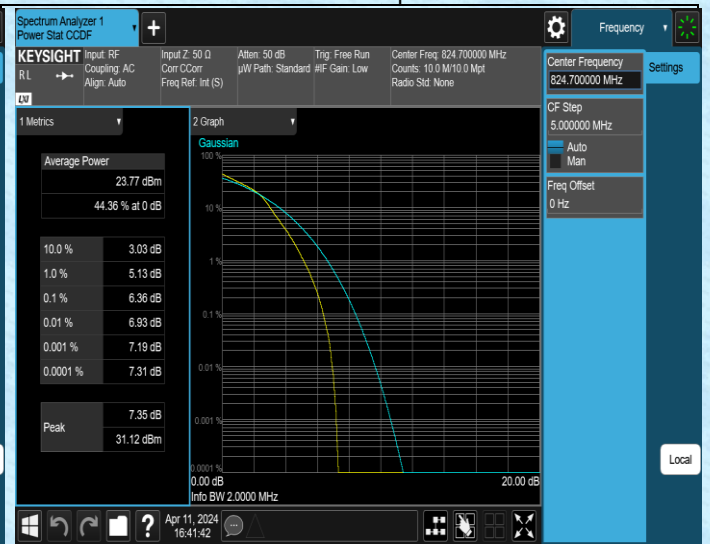

Band5-1.4MHz-16QAM-20407-6RB#0-PASS