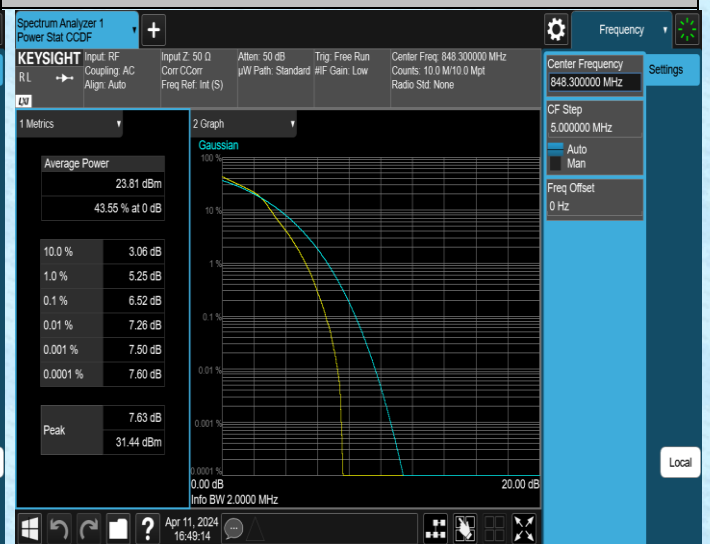

Test Graphs

Band5-1.4MHz-16QAM-20407-1RB#0-PASS

Band5-1.4MHz-16QAM-20407-6RB#0-PASS

Band5-1.4MHz-16QAM-20525-1RB#0-PASS

Band5-1.4MHz-16QAM-20525-6RB#0-PASS

Band5-1.4MHz-16QAM-20643-1RB#0-PASS

Band5-1.4MHz-16QAM-20643-6RB#0-PASS