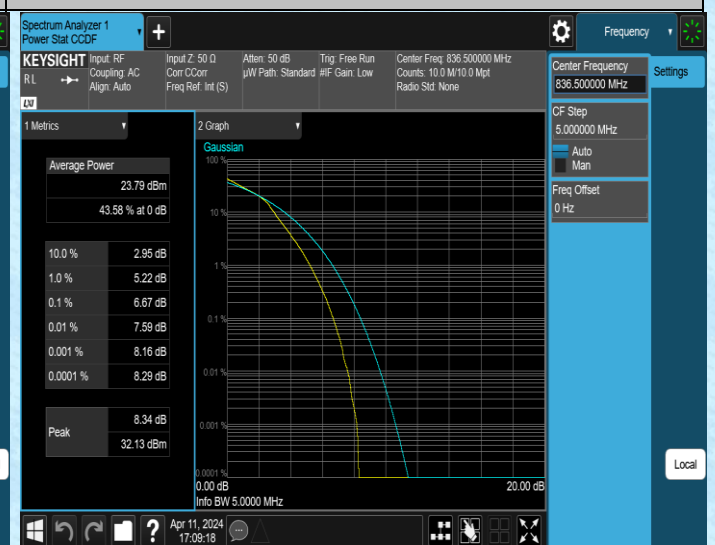

Band5-3MHz-16QAM-20525-15RB#0-PASS