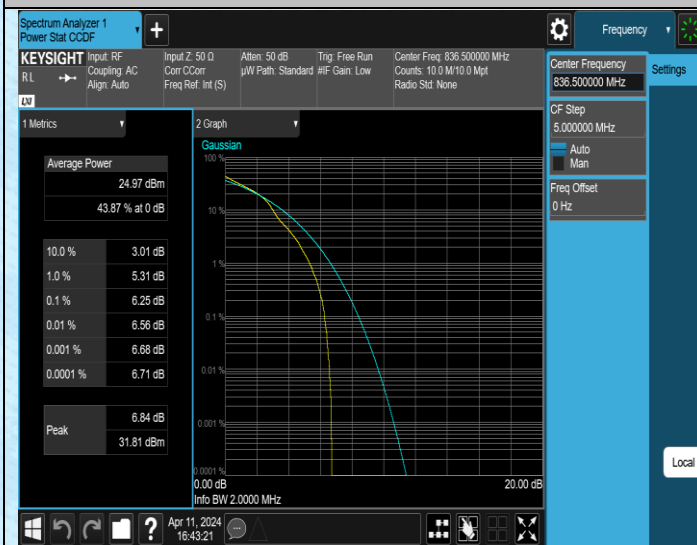

Test Graphs

Band5-1.4MHz-16QAM-20407-1RB#0-PASS

Band5-1.4MHz-16QAM-20407-6RB#0-PASS

Band5-1.4MHz-16QAM-20525-1RB#0-PASS

Band5-1.4MHz-16QAM-20525-6RB#0-PASS

Band5-1.4MHz-16QAM-20643-1RB#0-PASS

Band5-1.4MHz-16QAM-20643-6RB#0-PASS