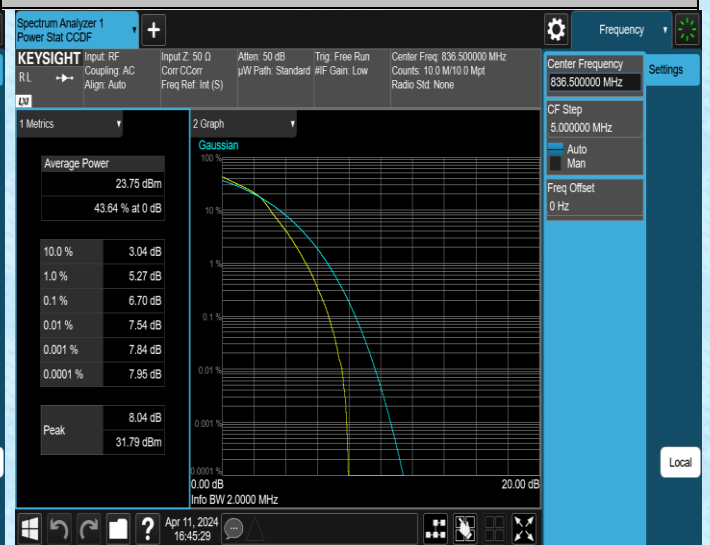

Test Graphs

Band5-1.4MHz-16QAM-20407-1RB#0-PASS

Band5-1.4MHz-16QAM-20407-6RB#0-PASS

Band5-1.4MHz-16QAM-20525-1RB#0-PASS

Band5-1.4MHz-16QAM-20525-6RB#0-PASS

Band5-1.4MHz-16QAM-20643-1RB#0-PASS

Band5-1.4MHz-16QAM-20643-6RB#0-PASS