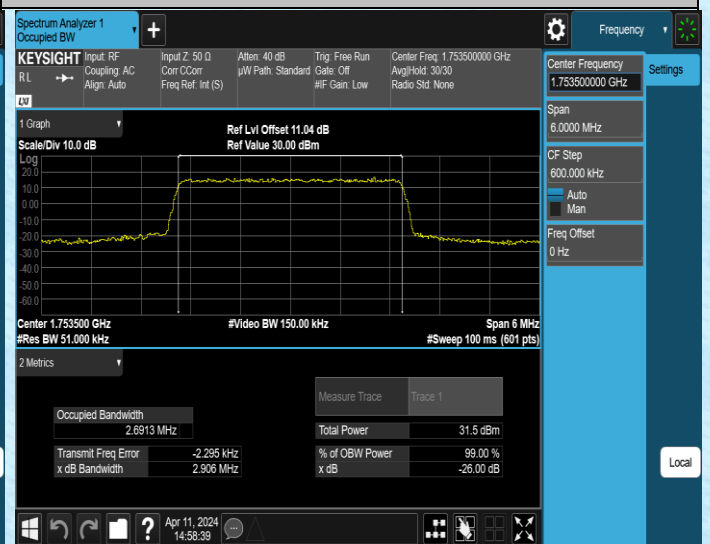

Band4-3MHz-16QAM-20385-15RB#0-PASS