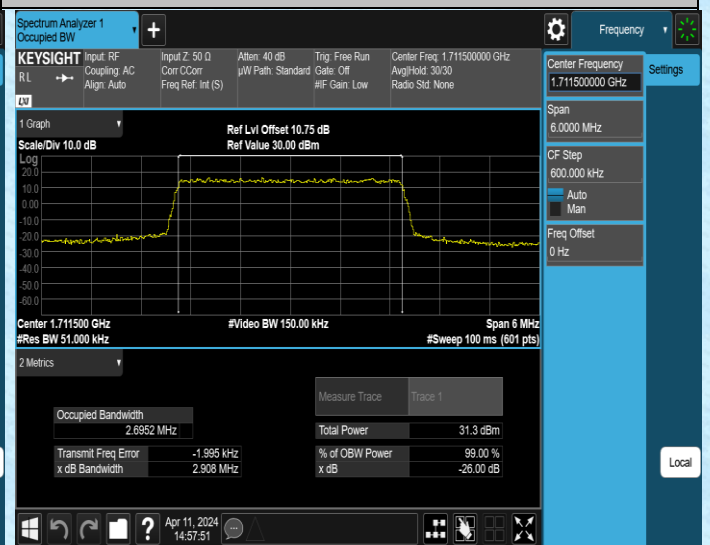

Band4-3MHz-16QAM-19965-15RB#0-PASS

Band4-3MHz-16QAM-20385-15RB#0-PASS