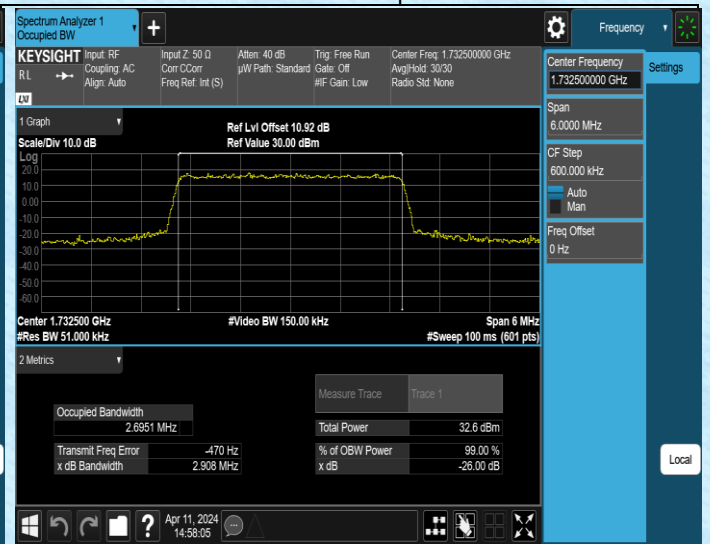

Band4-3MHz-16QAM-19965-15RB#0-PASS

Band4-3MHz-16QAM-20385-15RB#0-PASS