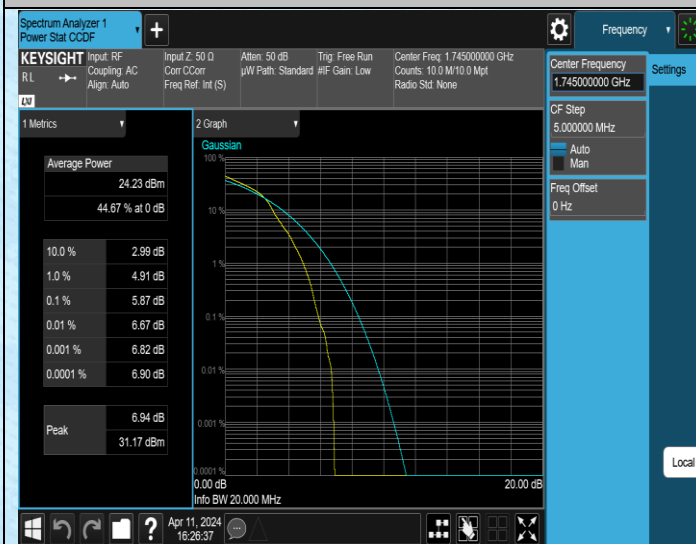

Band4-20MHz-16QAM-20175-1RB#0-PASS

Band4-20MHz-16QAM-20300-1RB#0-PASS