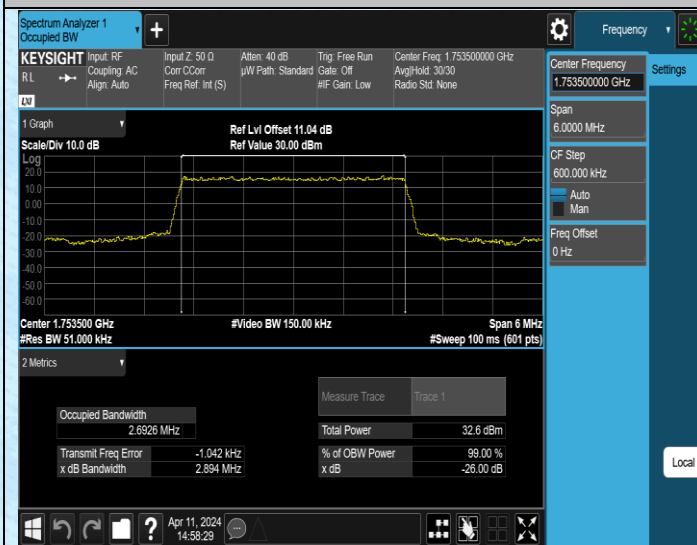

Band4-3MHz-16QAM-19965-15RB#0-PASS

Band4-3MHz-16QAM-20385-15RB#0-PASS