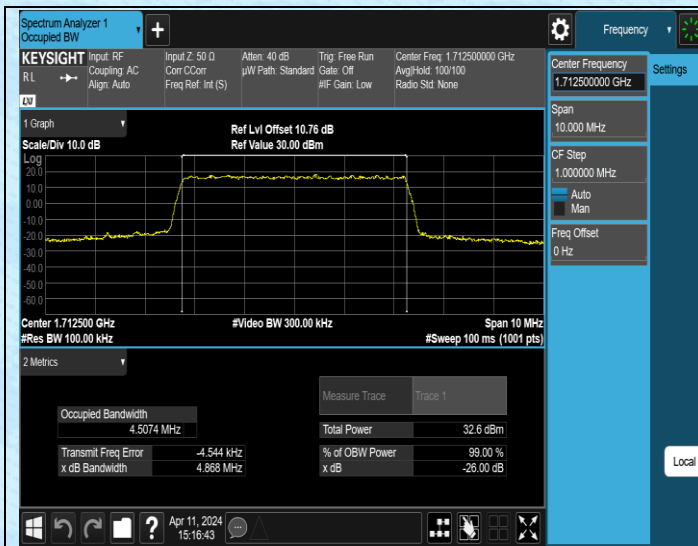

Band4-3MHz-16QAM-19965-15RB#0-PASS