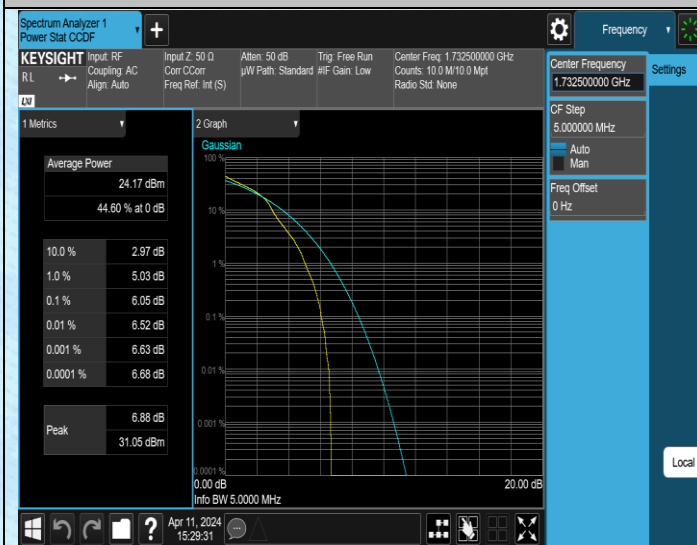

Band4-5MHz-16QAM-19975-1RB#0-PASS

Band4-5MHz-16QAM-20175-1RB#0-PASS