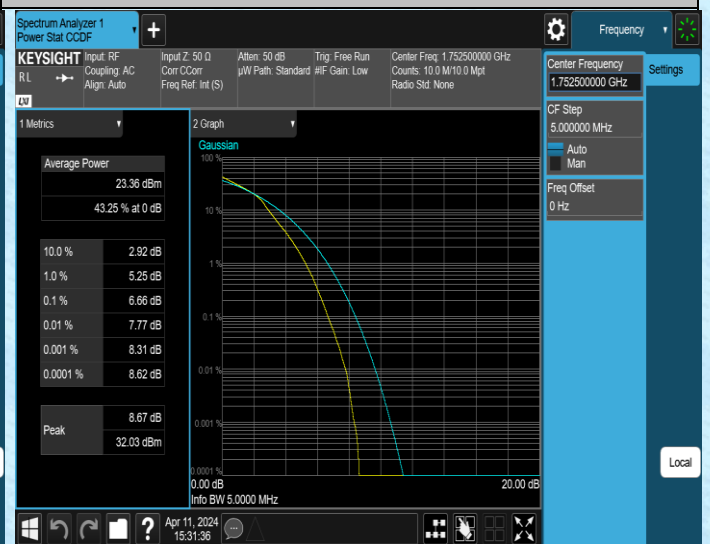

Band4-5MHz-16QAM-19975-25RB#0-PASS

Band4-5MHz-16QAM-20175-1RB#0-PASS

Band4-5MHz-16QAM-20175-25RB#0-PASS

Band4-5MHz-16QAM-20375-1RB#0-PASS

Band4-5MHz-16QAM-20375-25RB#0-PASS

Band4-10MHz-QPSK-20000-1RB#0-PASS