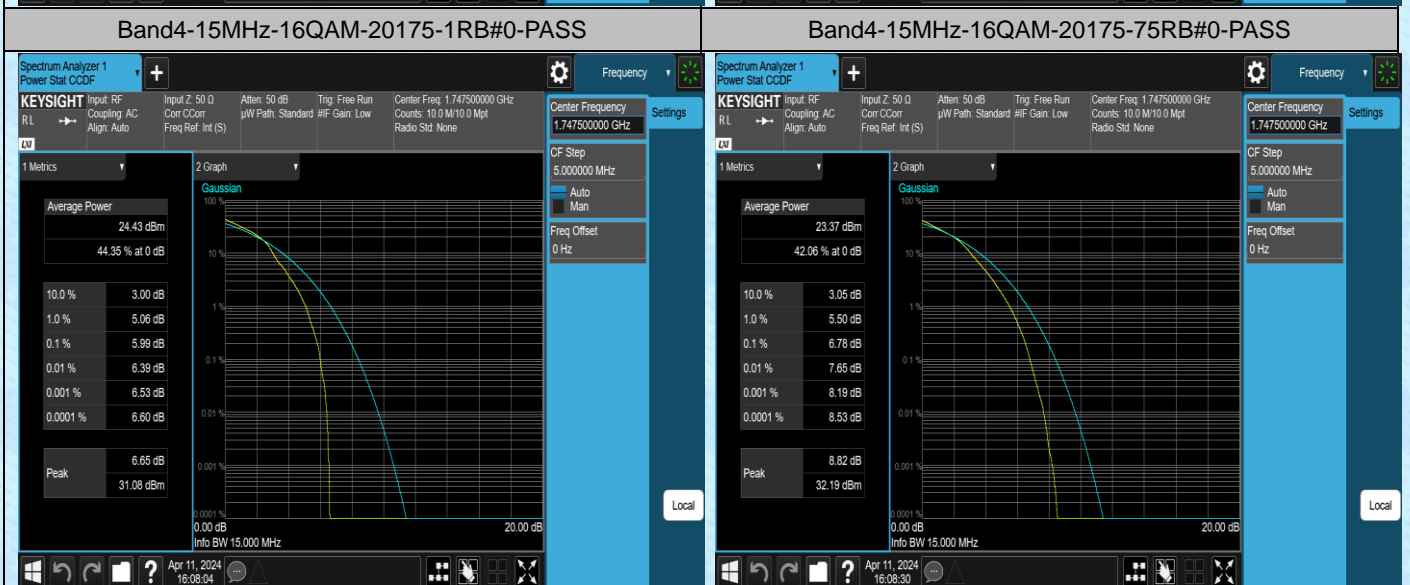

Band4-15MHz-16QAM-20025-1RB#0-PASS   Band4-15MHz-16QAM-20025-75RB#0-PASS

Band4-15MHz-16QAM-20175-1RB#0-PASS   Band4-15MHz-16QAM-20175-75RB#0-PASS

Band4-15MHz-16QAM-20325-1RB#0-PASS   Band4-15MHz-16QAM-20325-75RB#0-PASS