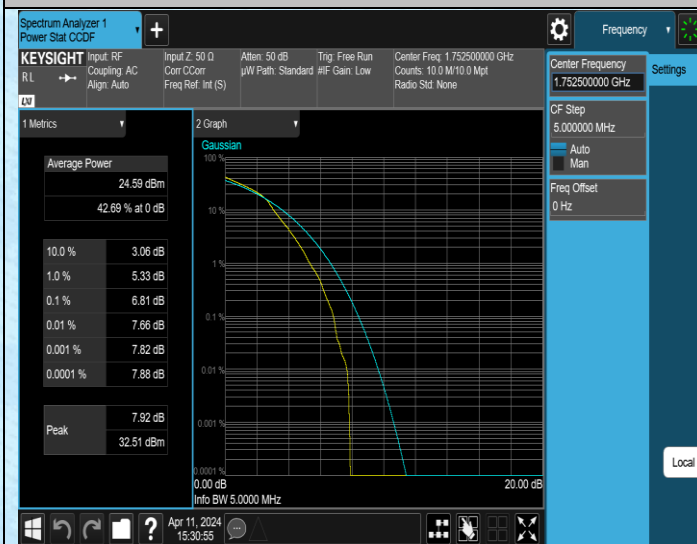

Band4-5MHz-16QAM-20175-1RB#0-PASS

Band4-5MHz-16QAM-20375-1RB#0-PASS