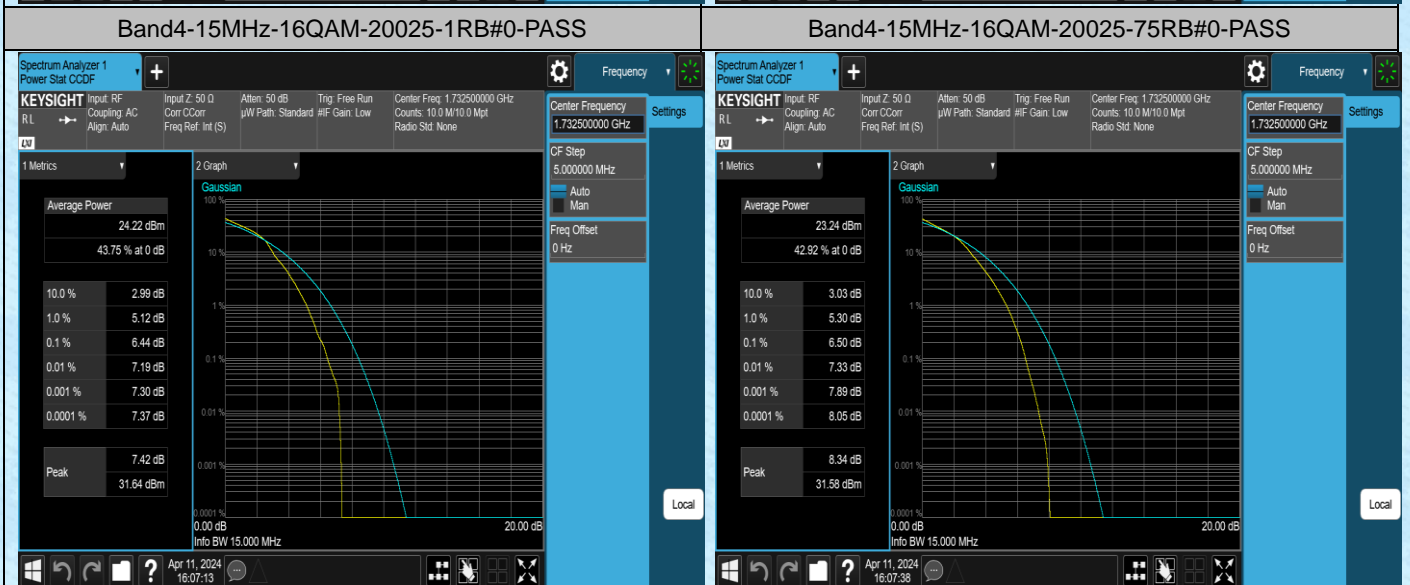

Band4-15MHz-16QAM-20025-1RB#0-PASS   Band4-15MHz-16QAM-20025-75RB#0-PASS

Band4-15MHz-16QAM-20175-1RB#0-PASS   Band4-15MHz-16QAM-20175-75RB#0-PASS

Band4-15MHz-16QAM-20325-1RB#0-PASS   Band4-15MHz-16QAM-20325-75RB#0-PASS