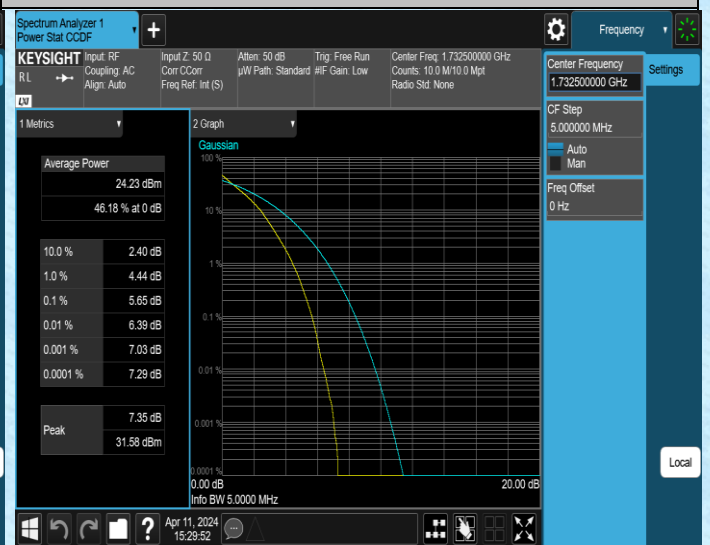

Band4-5MHz-QPSK-19975-25RB#0-PASS

Band4-5MHz-QPSK-20175-25RB#0-PASS