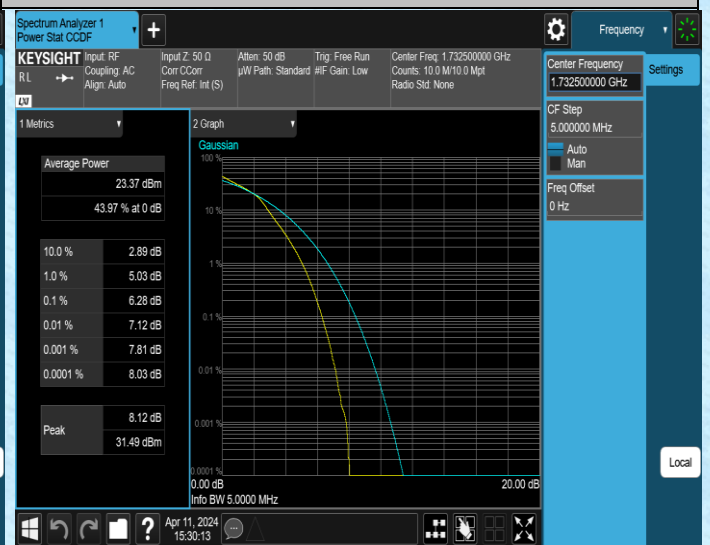

Band4-5MHz-16QAM-19975-25RB#0-PASS

Band4-5MHz-16QAM-20175-25RB#0-PASS