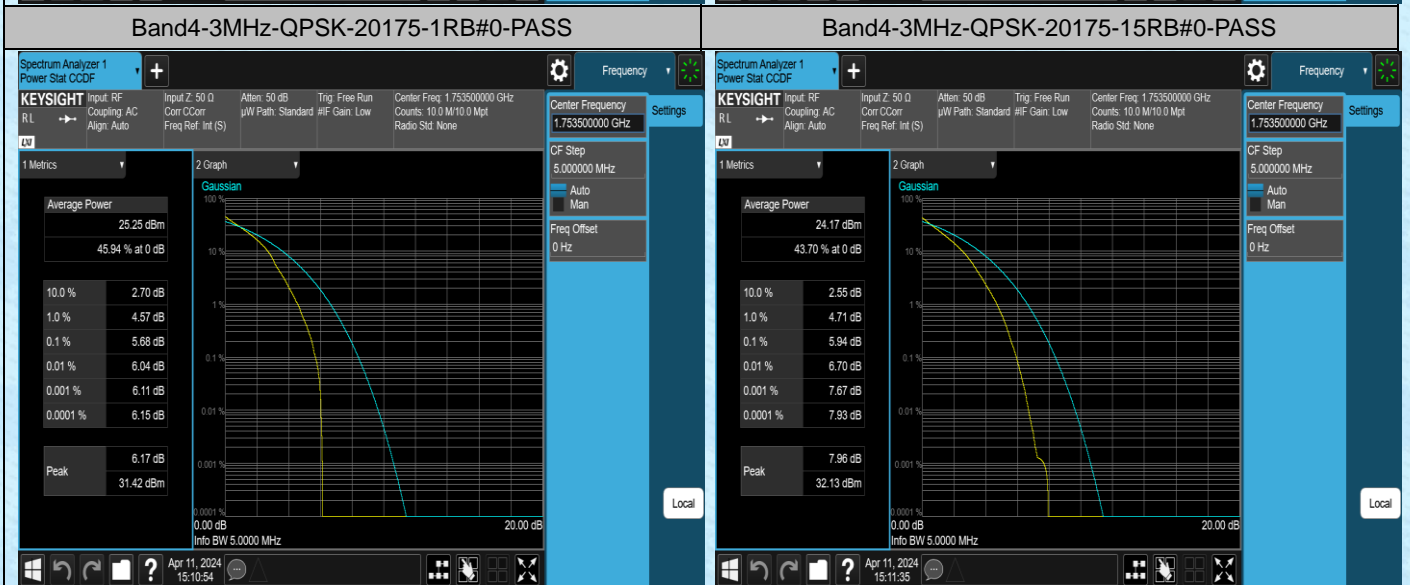

## Test Graphs

Band4-1.4MHz-16QAM-19957-1RB#0-PASS

Band4-1.4MHz-16QAM-19957-6RB#0-PASS

Band4-1.4MHz-16QAM-20175-1RB#0-PASS

Band4-1.4MHz-16QAM-20175-6RB#0-PASS

Band4-1.4MHz-16QAM-20393-1RB#0-PASS

Band4-1.4MHz-16QAM-20393-6RB#0-PASS