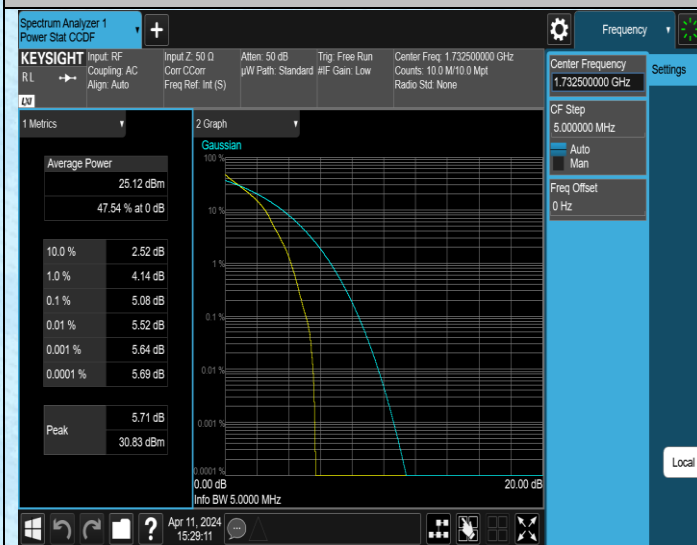

Band4-5MHz-QPSK-19975-1RB#0-PASS

Band4-5MHz-QPSK-20175-1RB#0-PASS