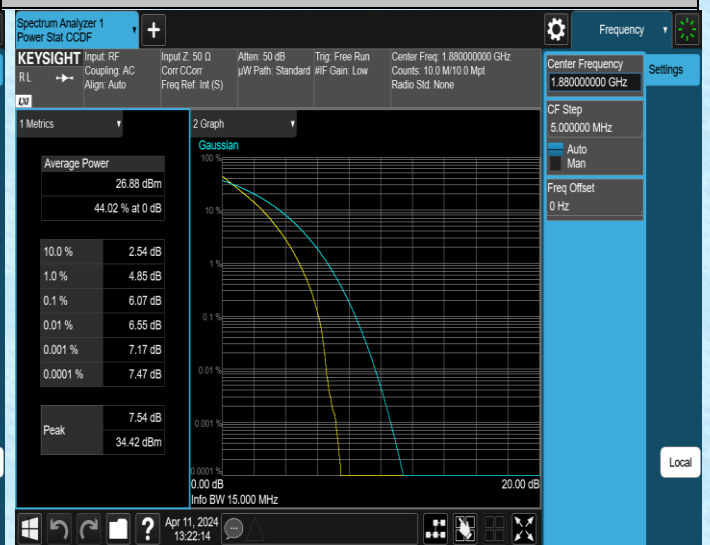

Band2-15MHz-QPSK-18675-75RB#0-PASS

Band2-15MHz-QPSK-18900-75RB#0-PASS