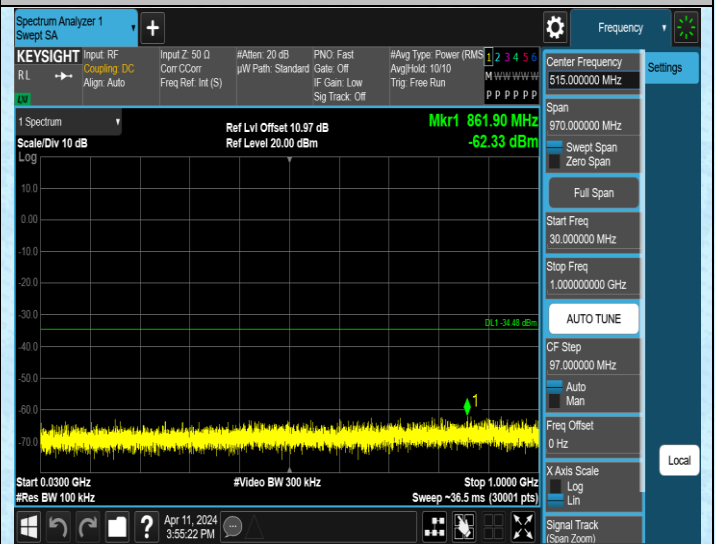

11N40MIMO-Ant1-2422-1000~26500-PASS

11N40MIMO-Ant2-2422-0~Reference-PASS

11N40MIMO-Ant2-2422-30~1000-PASS

11N40MIMO-Ant2-2422-1000~26500-PASS

11N40MIMO-Ant1-2437-0~Reference-PASS

11N40MIMO-Ant1-2437-30~1000-PASS