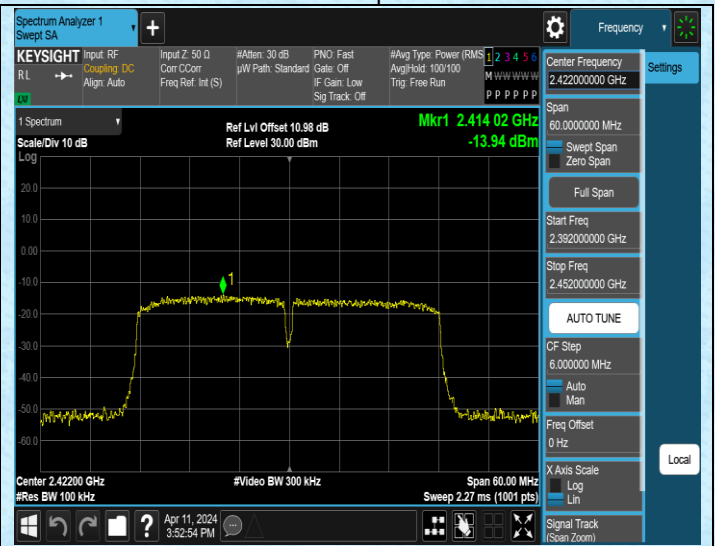

11N40MIMO-Ant2-2422-0~Reference-PASS