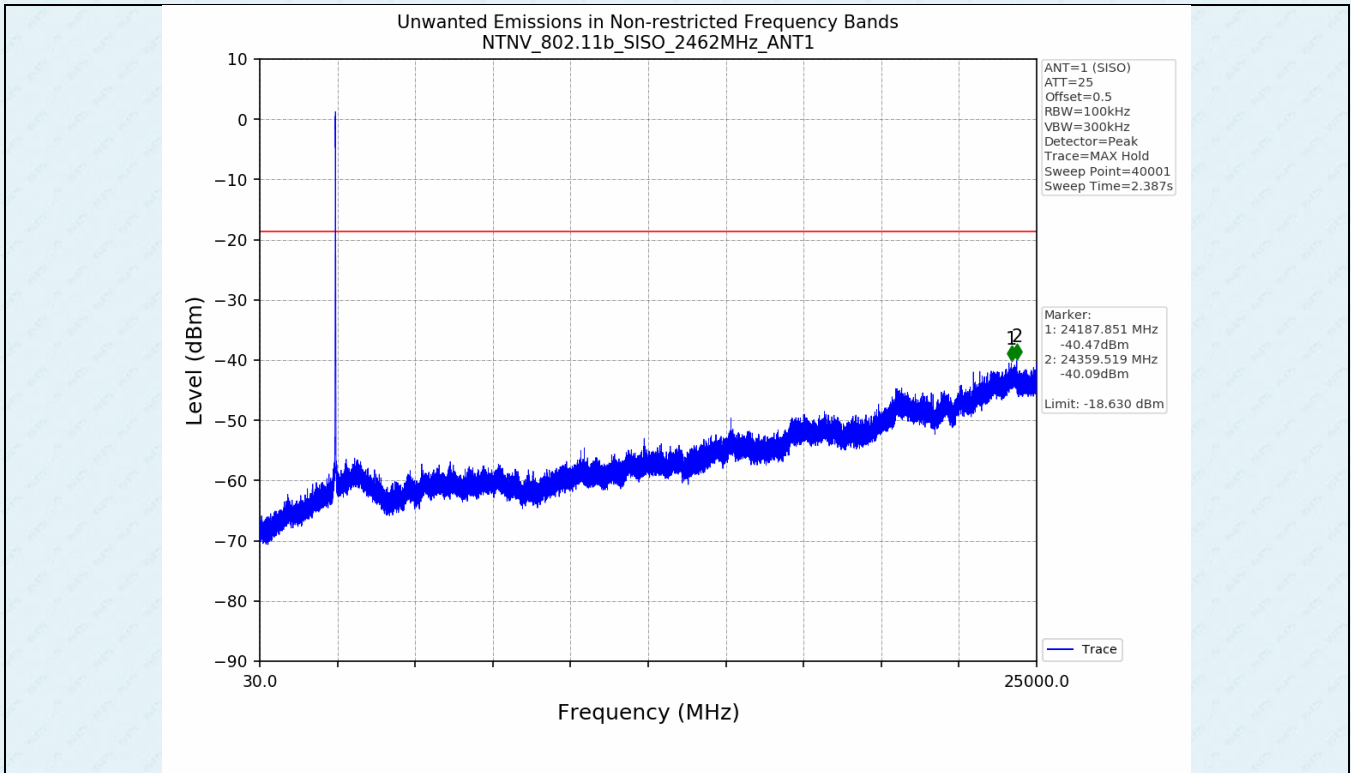

ANT 2:

. Unwanted Emissions in Non-restricted Frequency Bands

5.1 Test Result

Test Mode	Frequency (MHz)	TX Type	ANT No.	Spurious Conducted Emission (dBm)	Limits (dBm)	Verdict
802.11b	2412	SISO	1	Refer to test graph	-18.63	PASS
	2437	SISO	1	Refer to test graph	-18.63	PASS
	2462	SISO	1	Refer to test graph	-18.63	PASS
802.11g	2412	SISO	1	Refer to test graph	-24.87	PASS
	2437	SISO	1	Refer to test graph	-24.87	PASS
	2462	SISO	1	Refer to test graph	-24.87	PASS
802.11n(HT20)	2412	SISO	1	Refer to test graph	-24.87	PASS
	2437	SISO	1	Refer to test graph	-24.87	PASS
	2462	SISO	1	Refer to test graph	-24.87	PASS
802.11n(HT40)	2422	SISO	1	Refer to test graph	-28.43	PASS
	2437	SISO	1	Refer to test graph	-28.43	PASS
	2452	SISO	1	Refer to test graph	-28.43	PASS

Test Mode	Frequency (MHz)	TX Type	ANT No.	Spurious Conducted Emission (dBm)	Limits (dBm)	Verdict
802.11b	2412	SISO	2	Refer to test graph	-18.32	PASS
	2437	SISO	2	Refer to test graph	-18.32	PASS
	2462	SISO	2	Refer to test graph	-18.32	PASS
802.11g	2412	SISO	2	Refer to test graph	-24.89	PASS
	2437	SISO	2	Refer to test graph	-24.89	PASS
	2462	SISO	2	Refer to test graph	-24.89	PASS
802.11n(HT20)	2412	SISO	2	Refer to test graph	-24.84	PASS
	2437	SISO	2	Refer to test graph	-24.84	PASS
	2462	SISO	2	Refer to test graph	-24.84	PASS
802.11n(HT40)	2422	SISO	2	Refer to test graph	-28.43	PASS
	2437	SISO	2	Refer to test graph	-28.43	PASS
	2452	SISO	2	Refer to test graph	-28.43	PASS

5.2 Test Graph

ANT 1:

ANT 2: