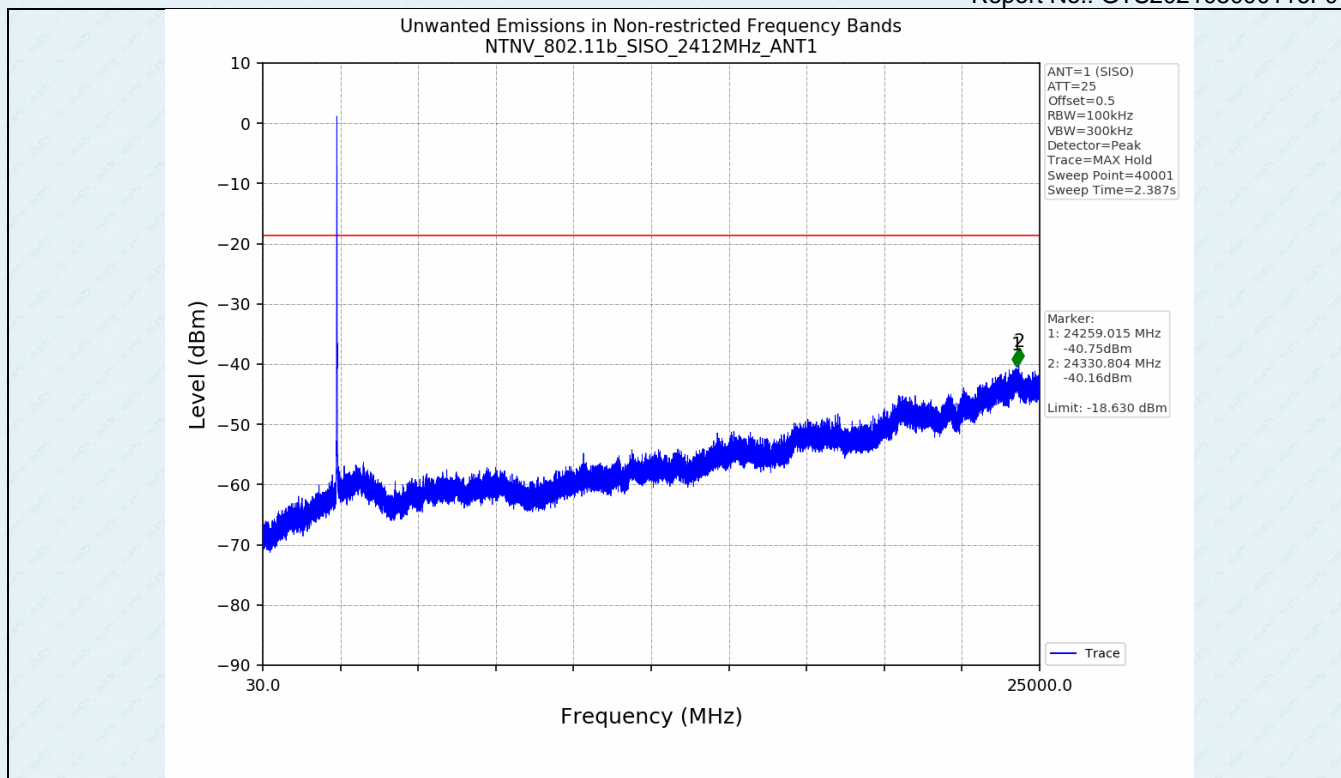

ANT 2:

. Unwanted Emissions in Non-restricted Frequency Bands

5.1 Test Result

Test Mode	Frequency (MHz)	TX Type	ANT No.	Spurious Conducted Emission (dBm)	Limits (dBm)	Verdict
802.11b	2412	SISO	1	Refer to test graph	-18.63	PASS
	2437	SISO	1	Refer to test graph	-18.63	PASS
	2462	SISO	1	Refer to test graph	-18.63	PASS
802.11g	2412	SISO	1	Refer to test graph	-24.87	PASS
	2437	SISO	1	Refer to test graph	-24.87	PASS
	2462	SISO	1	Refer to test graph	-24.87	PASS
802.11n(HT20)	2412	SISO	1	Refer to test graph	-24.87	PASS
	2437	SISO	1	Refer to test graph	-24.87	PASS
	2462	SISO	1	Refer to test graph	-24.87	PASS
802.11n(HT40)	2422	SISO	1	Refer to test graph	-28.43	PASS
	2437	SISO	1	Refer to test graph	-28.43	PASS
	2452	SISO	1	Refer to test graph	-28.43	PASS

Test Mode	Frequency (MHz)	TX Type	ANT No.	Spurious Conducted Emission (dBm)	Limits (dBm)	Verdict
802.11b	2412	SISO	2	Refer to test graph	-18.32	PASS
	2437	SISO	2	Refer to test graph	-18.32	PASS
	2462	SISO	2	Refer to test graph	-18.32	PASS
802.11g	2412	SISO	2	Refer to test graph	-24.89	PASS
	2437	SISO	2	Refer to test graph	-24.89	PASS
	2462	SISO	2	Refer to test graph	-24.89	PASS
802.11n(HT20)	2412	SISO	2	Refer to test graph	-24.84	PASS
	2437	SISO	2	Refer to test graph	-24.84	PASS
	2462	SISO	2	Refer to test graph	-24.84	PASS
802.11n(HT40)	2422	SISO	2	Refer to test graph	-28.43	PASS
	2437	SISO	2	Refer to test graph	-28.43	PASS
	2452	SISO	2	Refer to test graph	-28.43	PASS

5.2 Test Graph

ANT 1:

ANT 2: