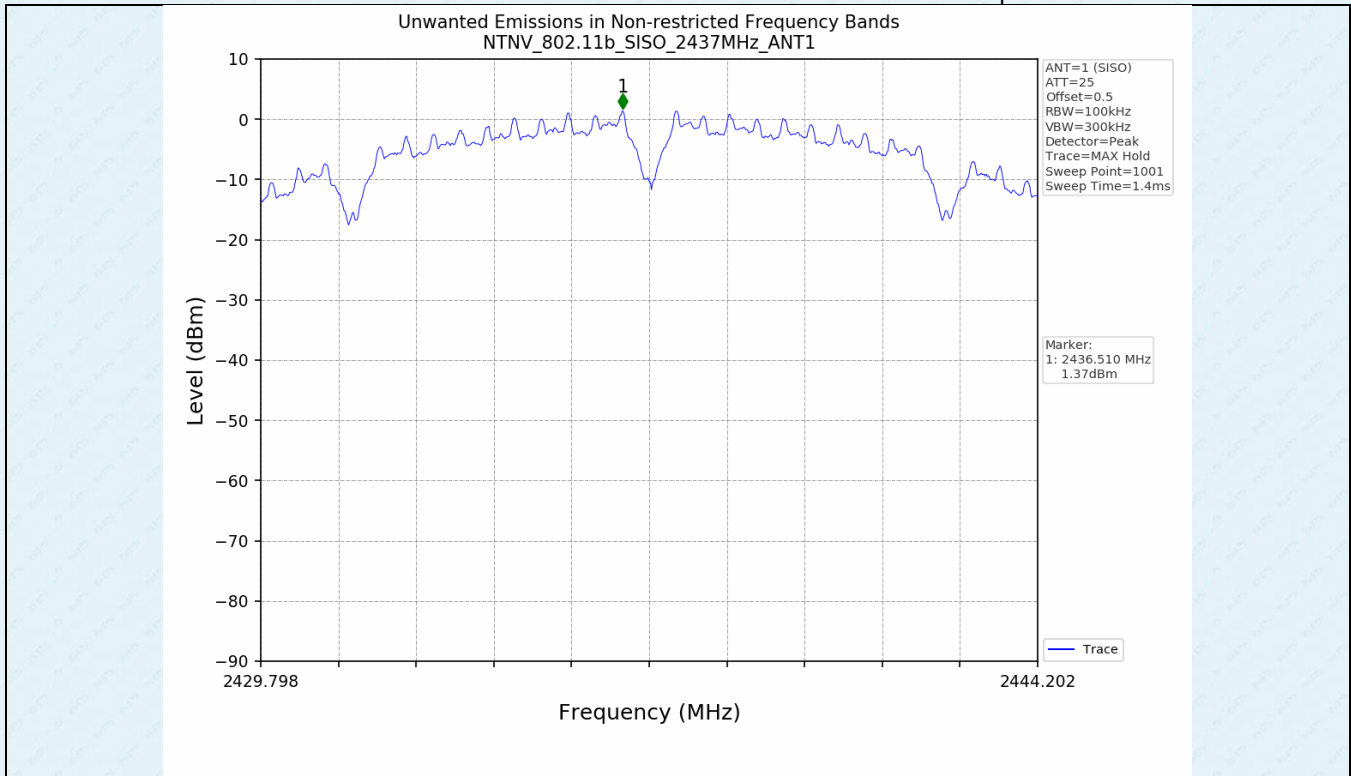

ANT 2:

. Unwanted Emissions in Non-restricted Frequency Bands

5.1 Test Result

Test Mode	Frequency (MHz)	TX Type	ANT No.	Spurious Conducted Emission (dBm)	Limits (dBm)	Verdict
802.11b	2412	SISO	1	Refer to test graph	-18.63	PASS
	2437	SISO	1	Refer to test graph	-18.63	PASS
	2462	SISO	1	Refer to test graph	-18.63	PASS
802.11g	2412	SISO	1	Refer to test graph	-24.87	PASS
	2437	SISO	1	Refer to test graph	-24.87	PASS
	2462	SISO	1	Refer to test graph	-24.87	PASS
802.11n(HT20)	2412	SISO	1	Refer to test graph	-24.87	PASS
	2437	SISO	1	Refer to test graph	-24.87	PASS
	2462	SISO	1	Refer to test graph	-24.87	PASS
802.11n(HT40)	2422	SISO	1	Refer to test graph	-28.43	PASS
	2437	SISO	1	Refer to test graph	-28.43	PASS
	2452	SISO	1	Refer to test graph	-28.43	PASS

Test Mode	Frequency (MHz)	TX Type	ANT No.	Spurious Conducted Emission (dBm)	Limits (dBm)	Verdict
802.11b	2412	SISO	2	Refer to test graph	-18.32	PASS
	2437	SISO	2	Refer to test graph	-18.32	PASS
	2462	SISO	2	Refer to test graph	-18.32	PASS
802.11g	2412	SISO	2	Refer to test graph	-24.89	PASS
	2437	SISO	2	Refer to test graph	-24.89	PASS
	2462	SISO	2	Refer to test graph	-24.89	PASS
802.11n(HT20)	2412	SISO	2	Refer to test graph	-24.84	PASS
	2437	SISO	2	Refer to test graph	-24.84	PASS
	2462	SISO	2	Refer to test graph	-24.84	PASS
802.11n(HT40)	2422	SISO	2	Refer to test graph	-28.43	PASS
	2437	SISO	2	Refer to test graph	-28.43	PASS
	2452	SISO	2	Refer to test graph	-28.43	PASS

5.2 Test Graph

ANT 1:

ANT 2: