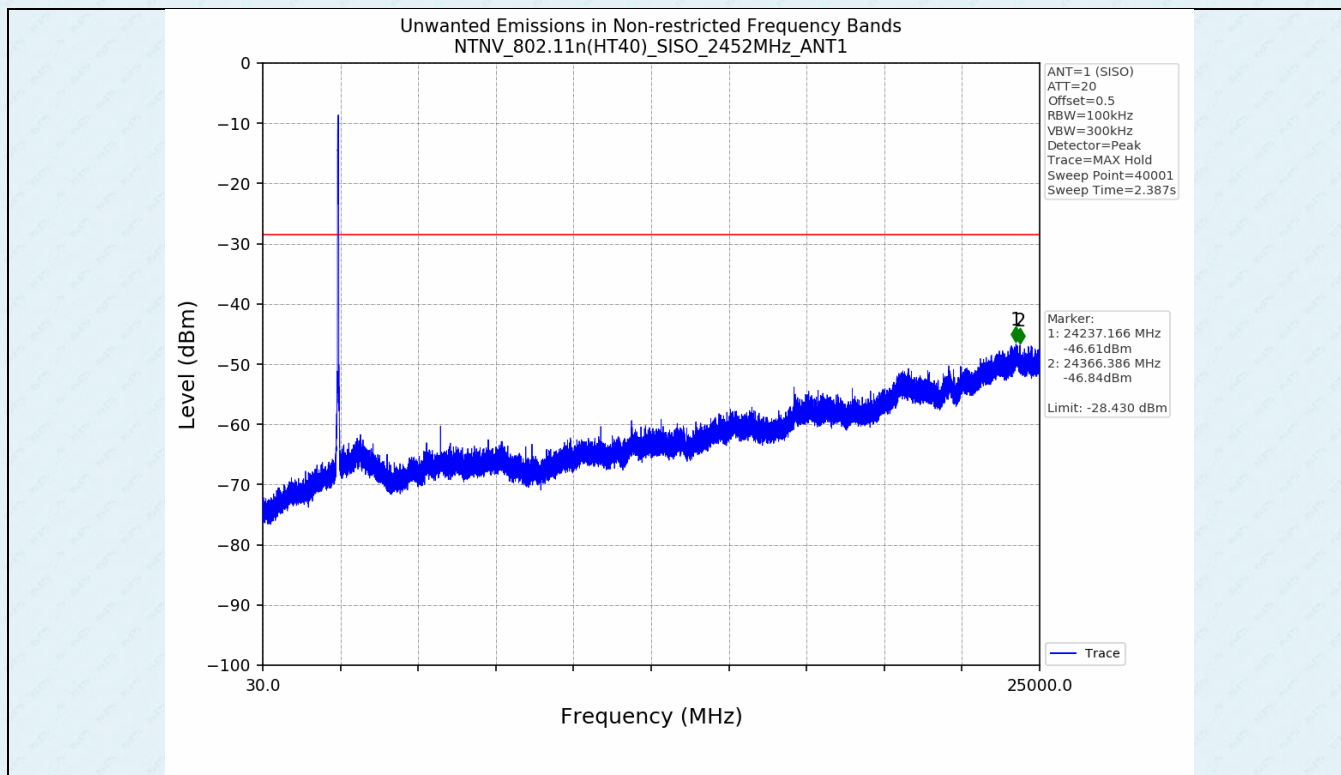

ANT 2:

. Unwanted Emissions in Non-restricted Frequency Bands

5.1 Test Result

Test Mode	Frequency (MHz)	TX Type	ANT No.	Spurious Conducted Emission (dBm)	Limits (dBm)	Verdict
802.11b	2412	SISO	1	Refer to test graph	-18.63	PASS
	2437	SISO	1	Refer to test graph	-18.63	PASS
	2462	SISO	1	Refer to test graph	-18.63	PASS
802.11g	2412	SISO	1	Refer to test graph	-24.87	PASS
	2437	SISO	1	Refer to test graph	-24.87	PASS
	2462	SISO	1	Refer to test graph	-24.87	PASS
802.11n(HT20)	2412	SISO	1	Refer to test graph	-24.87	PASS
	2437	SISO	1	Refer to test graph	-24.87	PASS
	2462	SISO	1	Refer to test graph	-24.87	PASS
802.11n(HT40)	2422	SISO	1	Refer to test graph	-28.43	PASS
	2437	SISO	1	Refer to test graph	-28.43	PASS
	2452	SISO	1	Refer to test graph	-28.43	PASS

Test Mode	Frequency (MHz)	TX Type	ANT No.	Spurious Conducted Emission (dBm)	Limits (dBm)	Verdict
802.11b	2412	SISO	2	Refer to test graph	-18.32	PASS
	2437	SISO	2	Refer to test graph	-18.32	PASS
	2462	SISO	2	Refer to test graph	-18.32	PASS
802.11g	2412	SISO	2	Refer to test graph	-24.89	PASS
	2437	SISO	2	Refer to test graph	-24.89	PASS
	2462	SISO	2	Refer to test graph	-24.89	PASS
802.11n(HT20)	2412	SISO	2	Refer to test graph	-24.84	PASS
	2437	SISO	2	Refer to test graph	-24.84	PASS
	2462	SISO	2	Refer to test graph	-24.84	PASS
802.11n(HT40)	2422	SISO	2	Refer to test graph	-28.43	PASS
	2437	SISO	2	Refer to test graph	-28.43	PASS
	2452	SISO	2	Refer to test graph	-28.43	PASS

5.2 Test Graph

ANT 1:

ANT 2: