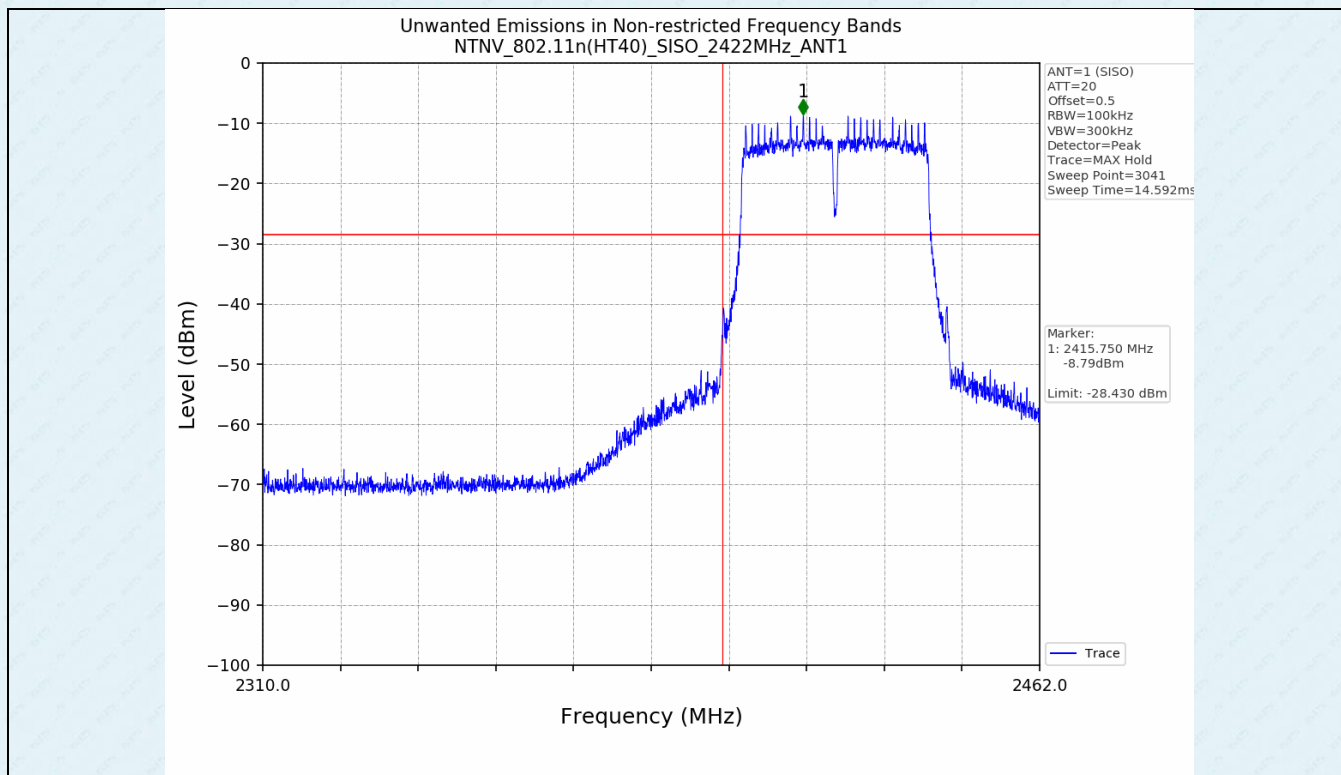

ANT 2:

. Unwanted Emissions in Non-restricted Frequency Bands

5.1 Test Result

Test Mode	Frequency (MHz)	TX Type	ANT No.	Spurious Conducted Emission (dBm)	Limits (dBm)	Verdict
802.11b	2412	SISO	1	Refer to test graph	-18.63	PASS
	2437	SISO	1	Refer to test graph	-18.63	PASS
	2462	SISO	1	Refer to test graph	-18.63	PASS
802.11g	2412	SISO	1	Refer to test graph	-24.87	PASS
	2437	SISO	1	Refer to test graph	-24.87	PASS
	2462	SISO	1	Refer to test graph	-24.87	PASS
802.11n(HT20)	2412	SISO	1	Refer to test graph	-24.87	PASS
	2437	SISO	1	Refer to test graph	-24.87	PASS
	2462	SISO	1	Refer to test graph	-24.87	PASS
802.11n(HT40)	2422	SISO	1	Refer to test graph	-28.43	PASS
	2437	SISO	1	Refer to test graph	-28.43	PASS
	2452	SISO	1	Refer to test graph	-28.43	PASS

Test Mode	Frequency (MHz)	TX Type	ANT No.	Spurious Conducted Emission (dBm)	Limits (dBm)	Verdict
802.11b	2412	SISO	2	Refer to test graph	-18.32	PASS
	2437	SISO	2	Refer to test graph	-18.32	PASS
	2462	SISO	2	Refer to test graph	-18.32	PASS
802.11g	2412	SISO	2	Refer to test graph	-24.89	PASS
	2437	SISO	2	Refer to test graph	-24.89	PASS
	2462	SISO	2	Refer to test graph	-24.89	PASS
802.11n(HT20)	2412	SISO	2	Refer to test graph	-24.84	PASS
	2437	SISO	2	Refer to test graph	-24.84	PASS
	2462	SISO	2	Refer to test graph	-24.84	PASS
802.11n(HT40)	2422	SISO	2	Refer to test graph	-28.43	PASS
	2437	SISO	2	Refer to test graph	-28.43	PASS
	2452	SISO	2	Refer to test graph	-28.43	PASS

5.2 Test Graph

ANT 1:

ANT 2: