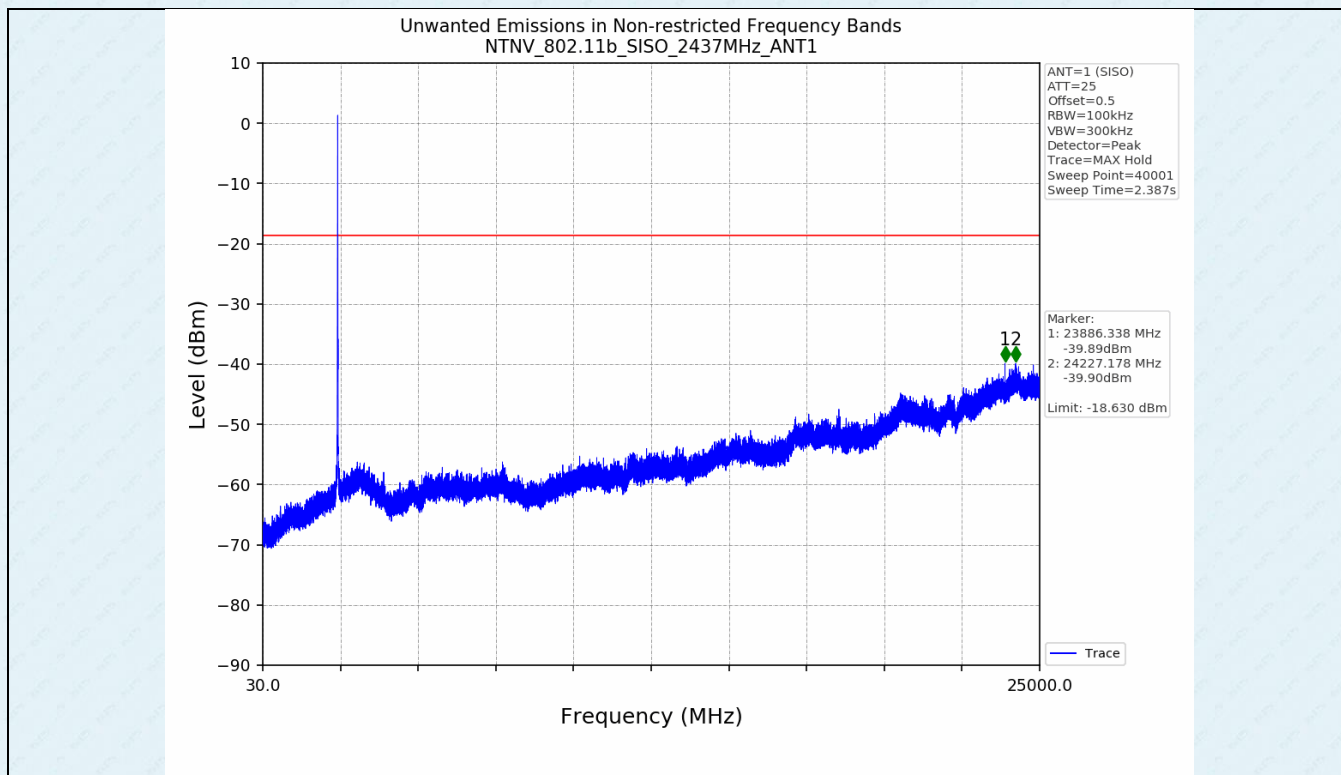

ANT 2:

. Unwanted Emissions in Non-restricted Frequency Bands

5.1 Test Result

Test Mode	Frequency (MHz)	TX Type	ANT No.	Spurious Conducted Emission (dBm)	Limits (dBm)	Verdict
802.11b	2412	SISO	1	Refer to test graph	-18.63	PASS
	2437	SISO	1	Refer to test graph	-18.63	PASS
	2462	SISO	1	Refer to test graph	-18.63	PASS
802.11g	2412	SISO	1	Refer to test graph	-24.87	PASS
	2437	SISO	1	Refer to test graph	-24.87	PASS
	2462	SISO	1	Refer to test graph	-24.87	PASS
802.11n(HT20)	2412	SISO	1	Refer to test graph	-24.87	PASS
	2437	SISO	1	Refer to test graph	-24.87	PASS
	2462	SISO	1	Refer to test graph	-24.87	PASS
802.11n(HT40)	2422	SISO	1	Refer to test graph	-28.43	PASS
	2437	SISO	1	Refer to test graph	-28.43	PASS
	2452	SISO	1	Refer to test graph	-28.43	PASS

Test Mode	Frequency (MHz)	TX Type	ANT No.	Spurious Conducted Emission (dBm)	Limits (dBm)	Verdict
802.11b	2412	SISO	2	Refer to test graph	-18.32	PASS
	2437	SISO	2	Refer to test graph	-18.32	PASS
	2462	SISO	2	Refer to test graph	-18.32	PASS
802.11g	2412	SISO	2	Refer to test graph	-24.89	PASS
	2437	SISO	2	Refer to test graph	-24.89	PASS
	2462	SISO	2	Refer to test graph	-24.89	PASS
802.11n(HT20)	2412	SISO	2	Refer to test graph	-24.84	PASS
	2437	SISO	2	Refer to test graph	-24.84	PASS
	2462	SISO	2	Refer to test graph	-24.84	PASS
802.11n(HT40)	2422	SISO	2	Refer to test graph	-28.43	PASS
	2437	SISO	2	Refer to test graph	-28.43	PASS
	2452	SISO	2	Refer to test graph	-28.43	PASS

5.2 Test Graph

ANT 1:

ANT 2: