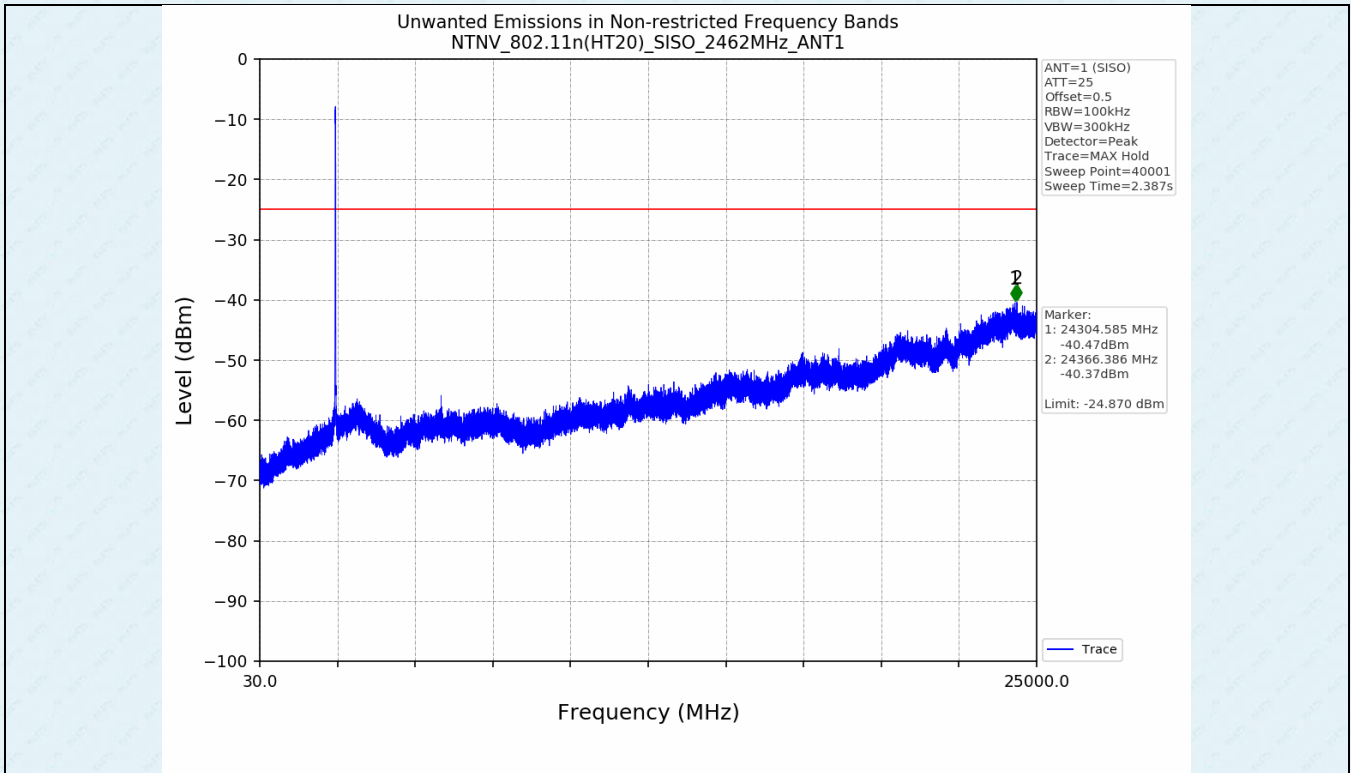

ANT 2:

. Unwanted Emissions in Non-restricted Frequency Bands

5.1 Test Result

Test Mode	Frequency (MHz)	TX Type	ANT No.	Spurious Conducted Emission (dBm)	Limits (dBm)	Verdict
802.11b	2412	SISO	1	Refer to test graph	-18.63	PASS
	2437	SISO	1	Refer to test graph	-18.63	PASS
	2462	SISO	1	Refer to test graph	-18.63	PASS
802.11g	2412	SISO	1	Refer to test graph	-24.87	PASS
	2437	SISO	1	Refer to test graph	-24.87	PASS
	2462	SISO	1	Refer to test graph	-24.87	PASS
802.11n(HT20)	2412	SISO	1	Refer to test graph	-24.87	PASS
	2437	SISO	1	Refer to test graph	-24.87	PASS
	2462	SISO	1	Refer to test graph	-24.87	PASS
802.11n(HT40)	2422	SISO	1	Refer to test graph	-28.43	PASS
	2437	SISO	1	Refer to test graph	-28.43	PASS
	2452	SISO	1	Refer to test graph	-28.43	PASS

Test Mode	Frequency (MHz)	TX Type	ANT No.	Spurious Conducted Emission (dBm)	Limits (dBm)	Verdict
802.11b	2412	SISO	2	Refer to test graph	-18.32	PASS
	2437	SISO	2	Refer to test graph	-18.32	PASS
	2462	SISO	2	Refer to test graph	-18.32	PASS
802.11g	2412	SISO	2	Refer to test graph	-24.89	PASS
	2437	SISO	2	Refer to test graph	-24.89	PASS
	2462	SISO	2	Refer to test graph	-24.89	PASS
802.11n(HT20)	2412	SISO	2	Refer to test graph	-24.84	PASS
	2437	SISO	2	Refer to test graph	-24.84	PASS
	2462	SISO	2	Refer to test graph	-24.84	PASS
802.11n(HT40)	2422	SISO	2	Refer to test graph	-28.43	PASS
	2437	SISO	2	Refer to test graph	-28.43	PASS
	2452	SISO	2	Refer to test graph	-28.43	PASS

5.2 Test Graph

ANT 1:

ANT 2: