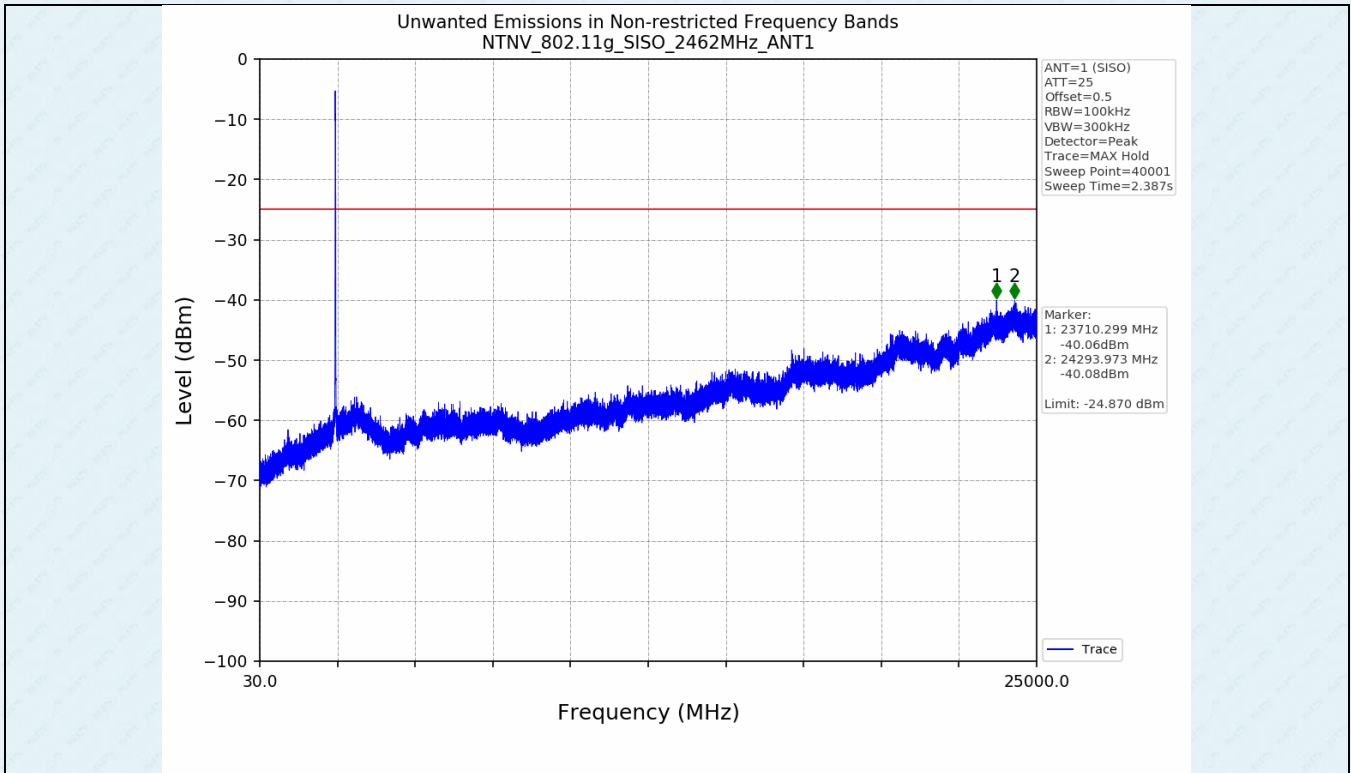

ANT 2:

. Unwanted Emissions in Non-restricted Frequency Bands

5.1 Test Result

Test Mode	Frequency (MHz)	TX Type	ANT No.	Spurious Conducted Emission (dBm)	Limits (dBm)	Verdict
802.11b	2412	SISO	1	Refer to test graph	-18.63	PASS
	2437	SISO	1	Refer to test graph	-18.63	PASS
	2462	SISO	1	Refer to test graph	-18.63	PASS
802.11g	2412	SISO	1	Refer to test graph	-24.87	PASS
	2437	SISO	1	Refer to test graph	-24.87	PASS
	2462	SISO	1	Refer to test graph	-24.87	PASS
802.11n(HT20)	2412	SISO	1	Refer to test graph	-24.87	PASS
	2437	SISO	1	Refer to test graph	-24.87	PASS
	2462	SISO	1	Refer to test graph	-24.87	PASS
802.11n(HT40)	2422	SISO	1	Refer to test graph	-28.43	PASS
	2437	SISO	1	Refer to test graph	-28.43	PASS
	2452	SISO	1	Refer to test graph	-28.43	PASS

Test Mode	Frequency (MHz)	TX Type	ANT No.	Spurious Conducted Emission (dBm)	Limits (dBm)	Verdict
802.11b	2412	SISO	2	Refer to test graph	-18.32	PASS
	2437	SISO	2	Refer to test graph	-18.32	PASS
	2462	SISO	2	Refer to test graph	-18.32	PASS
802.11g	2412	SISO	2	Refer to test graph	-24.89	PASS
	2437	SISO	2	Refer to test graph	-24.89	PASS
	2462	SISO	2	Refer to test graph	-24.89	PASS
802.11n(HT20)	2412	SISO	2	Refer to test graph	-24.84	PASS
	2437	SISO	2	Refer to test graph	-24.84	PASS
	2462	SISO	2	Refer to test graph	-24.84	PASS
802.11n(HT40)	2422	SISO	2	Refer to test graph	-28.43	PASS
	2437	SISO	2	Refer to test graph	-28.43	PASS
	2452	SISO	2	Refer to test graph	-28.43	PASS

5.2 Test Graph

ANT 1:

ANT 2: