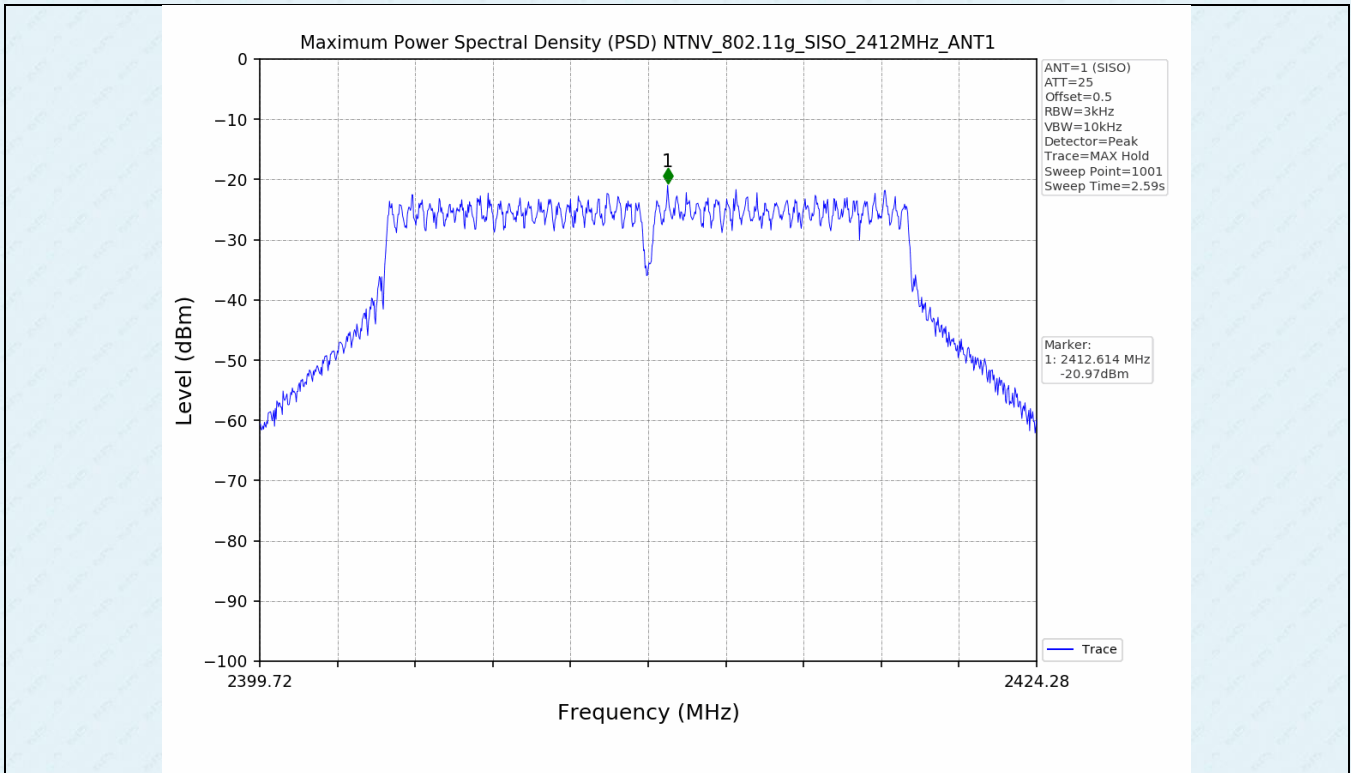

ANT 2:

. Unwanted Emissions in Non-restricted Frequency Bands

5.1 Test Result

Test Mode	Frequency (MHz)	TX Type	ANT No.	Spurious Conducted Emission (dBm)	Limits (dBm)	Verdict
802.11b	2412	SISO	1	Refer to test graph	-18.63	PASS
	2437	SISO	1	Refer to test graph	-18.63	PASS
	2462	SISO	1	Refer to test graph	-18.63	PASS
802.11g	2412	SISO	1	Refer to test graph	-24.87	PASS
	2437	SISO	1	Refer to test graph	-24.87	PASS
	2462	SISO	1	Refer to test graph	-24.87	PASS
802.11n(HT20)	2412	SISO	1	Refer to test graph	-24.87	PASS
	2437	SISO	1	Refer to test graph	-24.87	PASS
	2462	SISO	1	Refer to test graph	-24.87	PASS
802.11n(HT40)	2422	SISO	1	Refer to test graph	-28.43	PASS
	2437	SISO	1	Refer to test graph	-28.43	PASS
	2452	SISO	1	Refer to test graph	-28.43	PASS

Test Mode	Frequency (MHz)	TX Type	ANT No.	Spurious Conducted Emission (dBm)	Limits (dBm)	Verdict
802.11b	2412	SISO	2	Refer to test graph	-18.32	PASS
	2437	SISO	2	Refer to test graph	-18.32	PASS
	2462	SISO	2	Refer to test graph	-18.32	PASS
802.11g	2412	SISO	2	Refer to test graph	-24.89	PASS
	2437	SISO	2	Refer to test graph	-24.89	PASS
	2462	SISO	2	Refer to test graph	-24.89	PASS
802.11n(HT20)	2412	SISO	2	Refer to test graph	-24.84	PASS
	2437	SISO	2	Refer to test graph	-24.84	PASS
	2462	SISO	2	Refer to test graph	-24.84	PASS
802.11n(HT40)	2422	SISO	2	Refer to test graph	-28.43	PASS
	2437	SISO	2	Refer to test graph	-28.43	PASS
	2452	SISO	2	Refer to test graph	-28.43	PASS

5.2 Test Graph

ANT 1:

ANT 2: