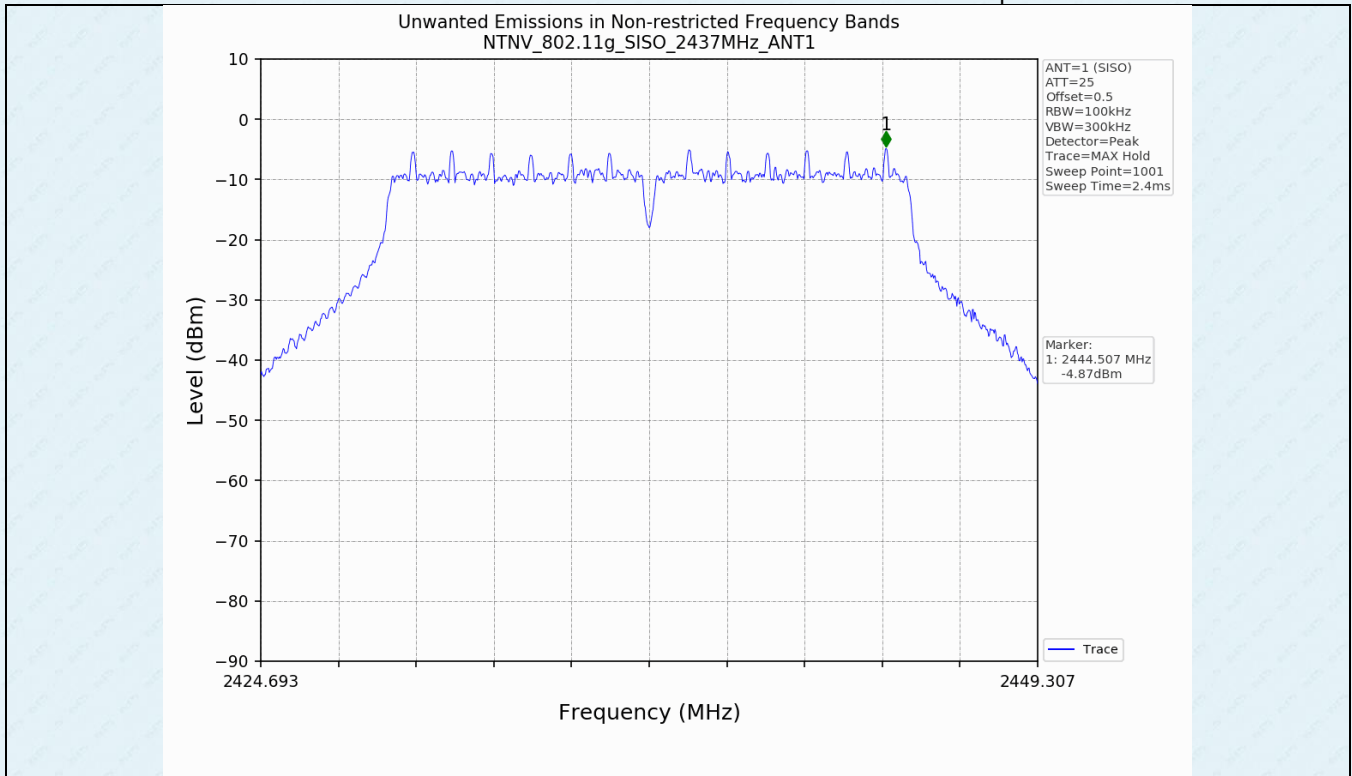

ANT 2:

. Unwanted Emissions in Non-restricted Frequency Bands

5.1 Test Result

Test Mode	Frequency (MHz)	TX Type	ANT No.	Spurious Conducted Emission (dBm)	Limits (dBm)	Verdict
802.11b	2412	SISO	1	Refer to test graph	-18.63	PASS
	2437	SISO	1	Refer to test graph	-18.63	PASS
	2462	SISO	1	Refer to test graph	-18.63	PASS
802.11g	2412	SISO	1	Refer to test graph	-24.87	PASS
	2437	SISO	1	Refer to test graph	-24.87	PASS
	2462	SISO	1	Refer to test graph	-24.87	PASS
802.11n(HT20)	2412	SISO	1	Refer to test graph	-24.87	PASS
	2437	SISO	1	Refer to test graph	-24.87	PASS
	2462	SISO	1	Refer to test graph	-24.87	PASS
802.11n(HT40)	2422	SISO	1	Refer to test graph	-28.43	PASS
	2437	SISO	1	Refer to test graph	-28.43	PASS
	2452	SISO	1	Refer to test graph	-28.43	PASS

Test Mode	Frequency (MHz)	TX Type	ANT No.	Spurious Conducted Emission (dBm)	Limits (dBm)	Verdict
802.11b	2412	SISO	2	Refer to test graph	-18.32	PASS
	2437	SISO	2	Refer to test graph	-18.32	PASS
	2462	SISO	2	Refer to test graph	-18.32	PASS
802.11g	2412	SISO	2	Refer to test graph	-24.89	PASS
	2437	SISO	2	Refer to test graph	-24.89	PASS
	2462	SISO	2	Refer to test graph	-24.89	PASS
802.11n(HT20)	2412	SISO	2	Refer to test graph	-24.84	PASS
	2437	SISO	2	Refer to test graph	-24.84	PASS
	2462	SISO	2	Refer to test graph	-24.84	PASS
802.11n(HT40)	2422	SISO	2	Refer to test graph	-28.43	PASS
	2437	SISO	2	Refer to test graph	-28.43	PASS
	2452	SISO	2	Refer to test graph	-28.43	PASS

5.2 Test Graph

ANT 1:

ANT 2: