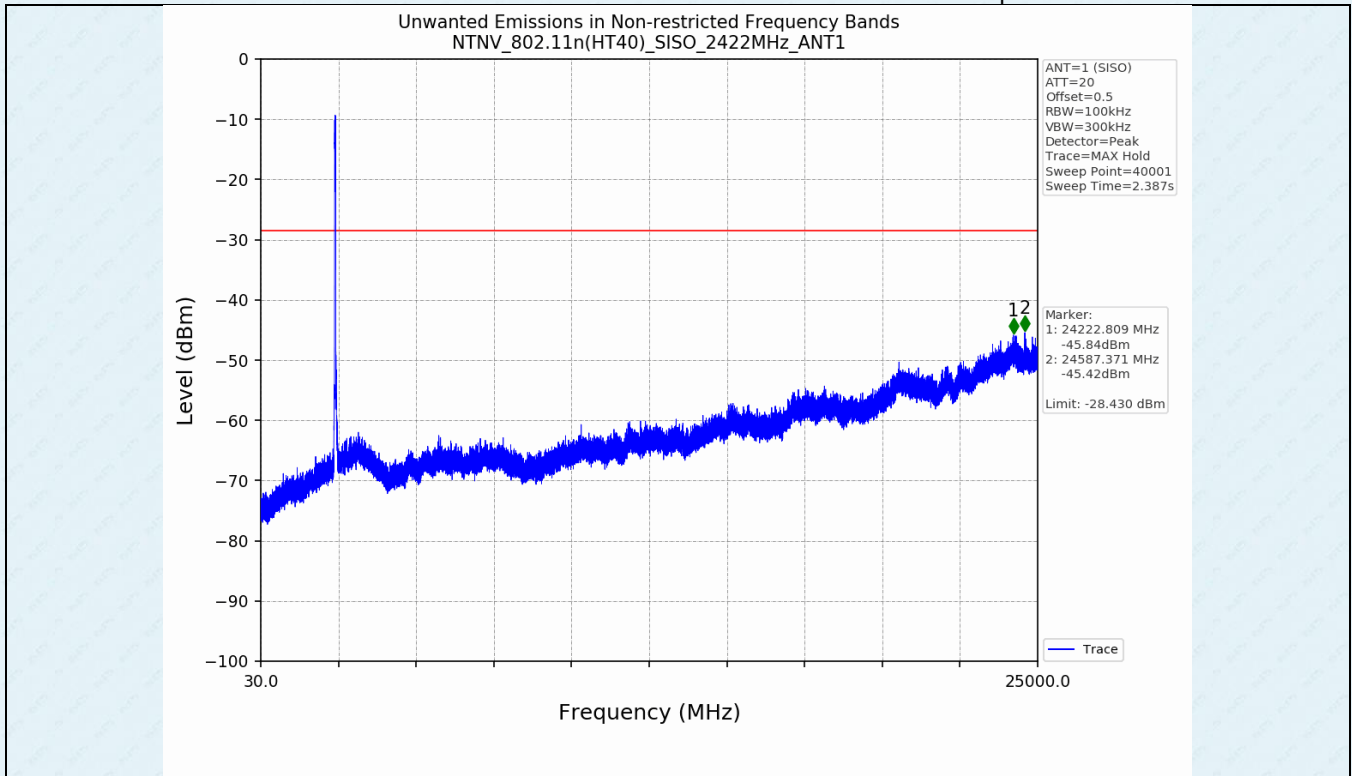

ANT 2:

. Unwanted Emissions in Non-restricted Frequency Bands

5.1 Test Result

Test Mode	Frequency (MHz)	TX Type	ANT No.	Spurious Conducted Emission (dBm)	Limits (dBm)	Verdict
802.11b	2412	SISO	1	Refer to test graph	-18.63	PASS
	2437	SISO	1	Refer to test graph	-18.63	PASS
	2462	SISO	1	Refer to test graph	-18.63	PASS
802.11g	2412	SISO	1	Refer to test graph	-24.87	PASS
	2437	SISO	1	Refer to test graph	-24.87	PASS
	2462	SISO	1	Refer to test graph	-24.87	PASS
802.11n(HT20)	2412	SISO	1	Refer to test graph	-24.87	PASS
	2437	SISO	1	Refer to test graph	-24.87	PASS
	2462	SISO	1	Refer to test graph	-24.87	PASS
802.11n(HT40)	2422	SISO	1	Refer to test graph	-28.43	PASS
	2437	SISO	1	Refer to test graph	-28.43	PASS
	2452	SISO	1	Refer to test graph	-28.43	PASS

Test Mode	Frequency (MHz)	TX Type	ANT No.	Spurious Conducted Emission (dBm)	Limits (dBm)	Verdict
802.11b	2412	SISO	2	Refer to test graph	-18.32	PASS
	2437	SISO	2	Refer to test graph	-18.32	PASS
	2462	SISO	2	Refer to test graph	-18.32	PASS
802.11g	2412	SISO	2	Refer to test graph	-24.89	PASS
	2437	SISO	2	Refer to test graph	-24.89	PASS
	2462	SISO	2	Refer to test graph	-24.89	PASS
802.11n(HT20)	2412	SISO	2	Refer to test graph	-24.84	PASS
	2437	SISO	2	Refer to test graph	-24.84	PASS
	2462	SISO	2	Refer to test graph	-24.84	PASS
802.11n(HT40)	2422	SISO	2	Refer to test graph	-28.43	PASS
	2437	SISO	2	Refer to test graph	-28.43	PASS
	2452	SISO	2	Refer to test graph	-28.43	PASS

5.2 Test Graph

ANT 1:

ANT 2: