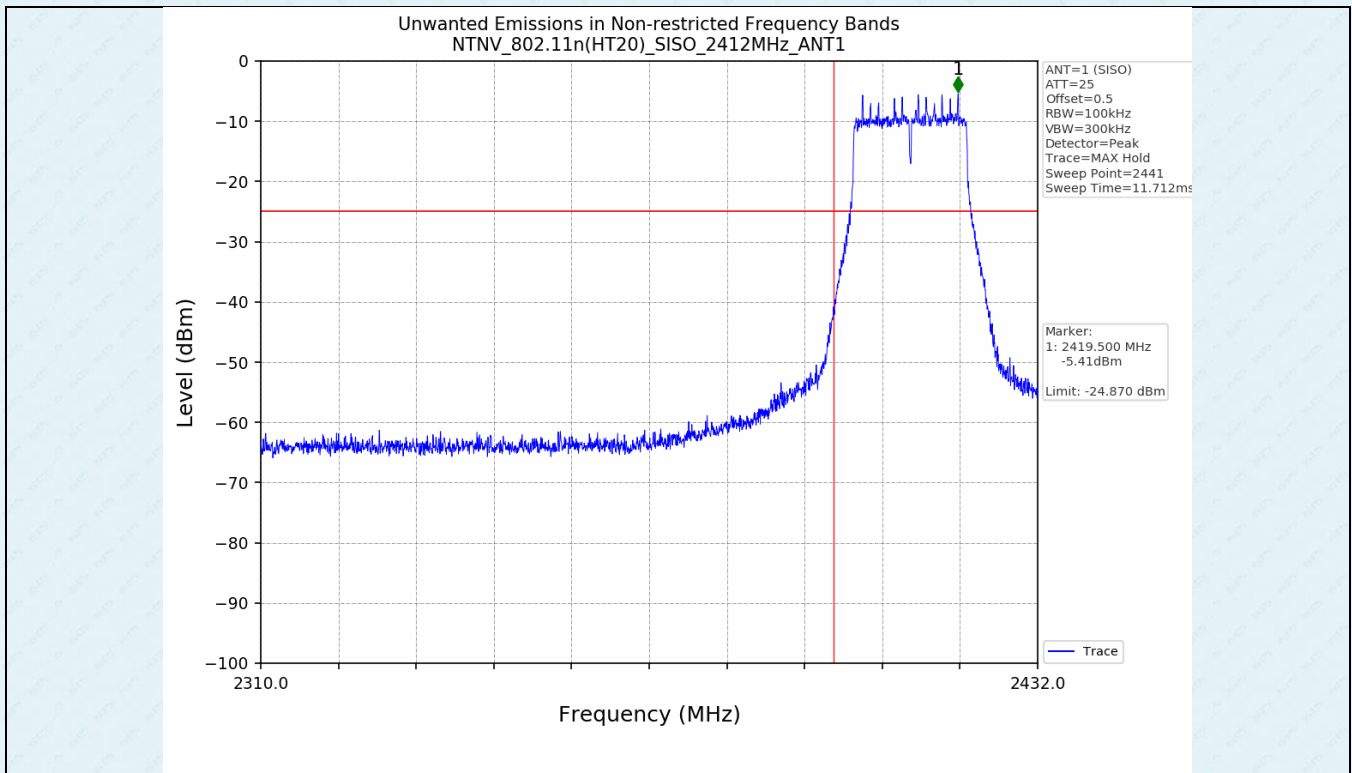

ANT 2:

. Unwanted Emissions in Non-restricted Frequency Bands

5.1 Test Result

Test Mode	Frequency (MHz)	TX Type	ANT No.	Spurious Conducted Emission (dBm)	Limits (dBm)	Verdict
802.11b	2412	SISO	1	Refer to test graph	-18.63	PASS
	2437	SISO	1	Refer to test graph	-18.63	PASS
	2462	SISO	1	Refer to test graph	-18.63	PASS
802.11g	2412	SISO	1	Refer to test graph	-24.87	PASS
	2437	SISO	1	Refer to test graph	-24.87	PASS
	2462	SISO	1	Refer to test graph	-24.87	PASS
802.11n(HT20)	2412	SISO	1	Refer to test graph	-24.87	PASS
	2437	SISO	1	Refer to test graph	-24.87	PASS
	2462	SISO	1	Refer to test graph	-24.87	PASS
802.11n(HT40)	2422	SISO	1	Refer to test graph	-28.43	PASS
	2437	SISO	1	Refer to test graph	-28.43	PASS
	2452	SISO	1	Refer to test graph	-28.43	PASS

Test Mode	Frequency (MHz)	TX Type	ANT No.	Spurious Conducted Emission (dBm)	Limits (dBm)	Verdict
802.11b	2412	SISO	2	Refer to test graph	-18.32	PASS
	2437	SISO	2	Refer to test graph	-18.32	PASS
	2462	SISO	2	Refer to test graph	-18.32	PASS
802.11g	2412	SISO	2	Refer to test graph	-24.89	PASS
	2437	SISO	2	Refer to test graph	-24.89	PASS
	2462	SISO	2	Refer to test graph	-24.89	PASS
802.11n(HT20)	2412	SISO	2	Refer to test graph	-24.84	PASS
	2437	SISO	2	Refer to test graph	-24.84	PASS
	2462	SISO	2	Refer to test graph	-24.84	PASS
802.11n(HT40)	2422	SISO	2	Refer to test graph	-28.43	PASS
	2437	SISO	2	Refer to test graph	-28.43	PASS
	2452	SISO	2	Refer to test graph	-28.43	PASS

5.2 Test Graph

ANT 1:

ANT 2: