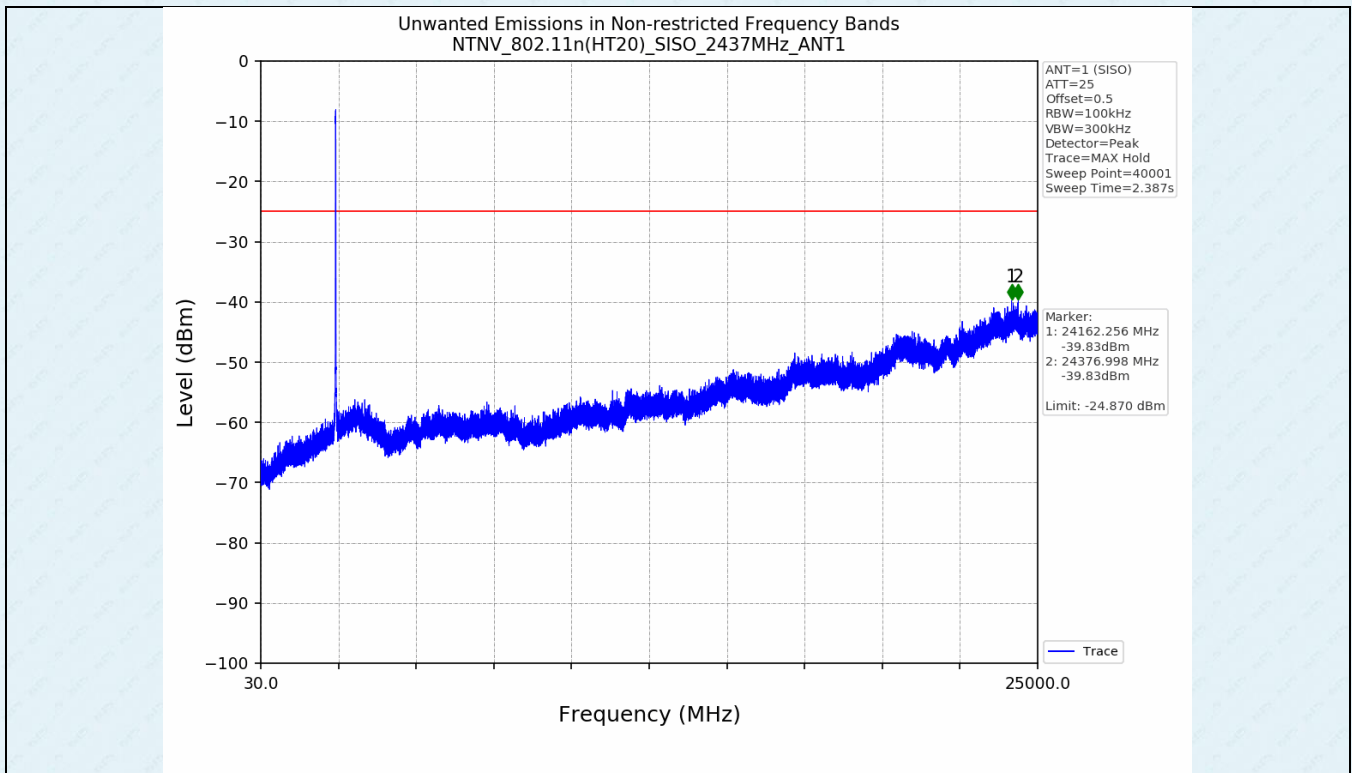

ANT 2:

. Unwanted Emissions in Non-restricted Frequency Bands

5.1 Test Result

Test Mode	Frequency (MHz)	TX Type	ANT No.	Spurious Conducted Emission (dBm)	Limits (dBm)	Verdict
802.11b	2412	SISO	1	Refer to test graph	-18.63	PASS
	2437	SISO	1	Refer to test graph	-18.63	PASS
	2462	SISO	1	Refer to test graph	-18.63	PASS
802.11g	2412	SISO	1	Refer to test graph	-24.87	PASS
	2437	SISO	1	Refer to test graph	-24.87	PASS
	2462	SISO	1	Refer to test graph	-24.87	PASS
802.11n(HT20)	2412	SISO	1	Refer to test graph	-24.87	PASS
	2437	SISO	1	Refer to test graph	-24.87	PASS
	2462	SISO	1	Refer to test graph	-24.87	PASS
802.11n(HT40)	2422	SISO	1	Refer to test graph	-28.43	PASS
	2437	SISO	1	Refer to test graph	-28.43	PASS
	2452	SISO	1	Refer to test graph	-28.43	PASS

Test Mode	Frequency (MHz)	TX Type	ANT No.	Spurious Conducted Emission (dBm)	Limits (dBm)	Verdict
802.11b	2412	SISO	2	Refer to test graph	-18.32	PASS
	2437	SISO	2	Refer to test graph	-18.32	PASS
	2462	SISO	2	Refer to test graph	-18.32	PASS
802.11g	2412	SISO	2	Refer to test graph	-24.89	PASS
	2437	SISO	2	Refer to test graph	-24.89	PASS
	2462	SISO	2	Refer to test graph	-24.89	PASS
802.11n(HT20)	2412	SISO	2	Refer to test graph	-24.84	PASS
	2437	SISO	2	Refer to test graph	-24.84	PASS
	2462	SISO	2	Refer to test graph	-24.84	PASS
802.11n(HT40)	2422	SISO	2	Refer to test graph	-28.43	PASS
	2437	SISO	2	Refer to test graph	-28.43	PASS
	2452	SISO	2	Refer to test graph	-28.43	PASS

5.2 Test Graph

ANT 1:

ANT 2: