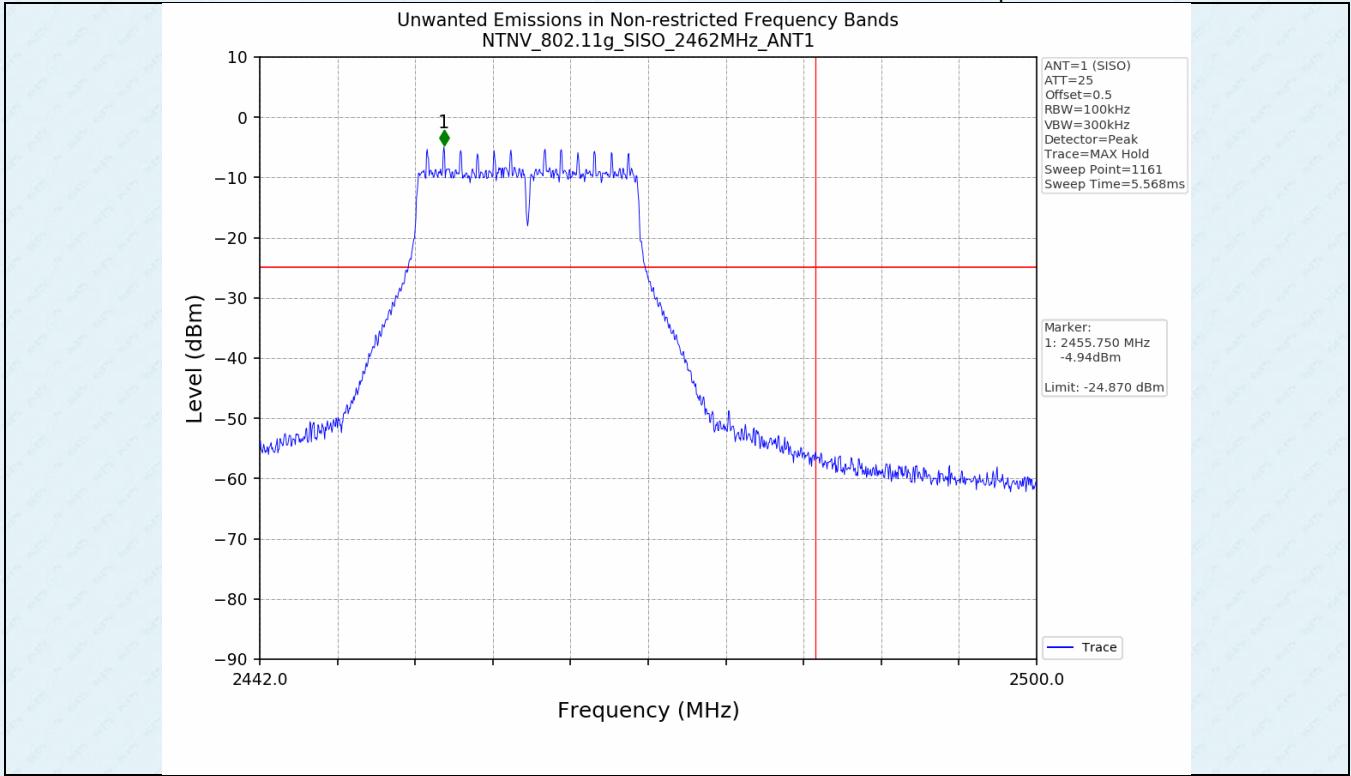

Test Mode	Frequency (MHz)	TX Type	ANT No.	Spurious Conducted Emission (dBm)	Limits (dBm)	Verdict
802.11b	2412	SISO	2	Refer to test graph	-18.32	PASS
	2437	SISO	2	Refer to test graph	-18.32	PASS
	2462	SISO	2	Refer to test graph	-18.32	PASS
802.11g	2412	SISO	2	Refer to test graph	-24.89	PASS
	2437	SISO	2	Refer to test graph	-24.89	PASS
	2462	SISO	2	Refer to test graph	-24.89	PASS
802.11n(HT20)	2412	SISO	2	Refer to test graph	-24.84	PASS
	2437	SISO	2	Refer to test graph	-24.84	PASS
	2462	SISO	2	Refer to test graph	-24.84	PASS
802.11n(HT40)	2422	SISO	2	Refer to test graph	-28.43	PASS
	2437	SISO	2	Refer to test graph	-28.43	PASS
	2452	SISO	2	Refer to test graph	-28.43	PASS

5.2 Test Graph

ANT 1:

ANT 2: