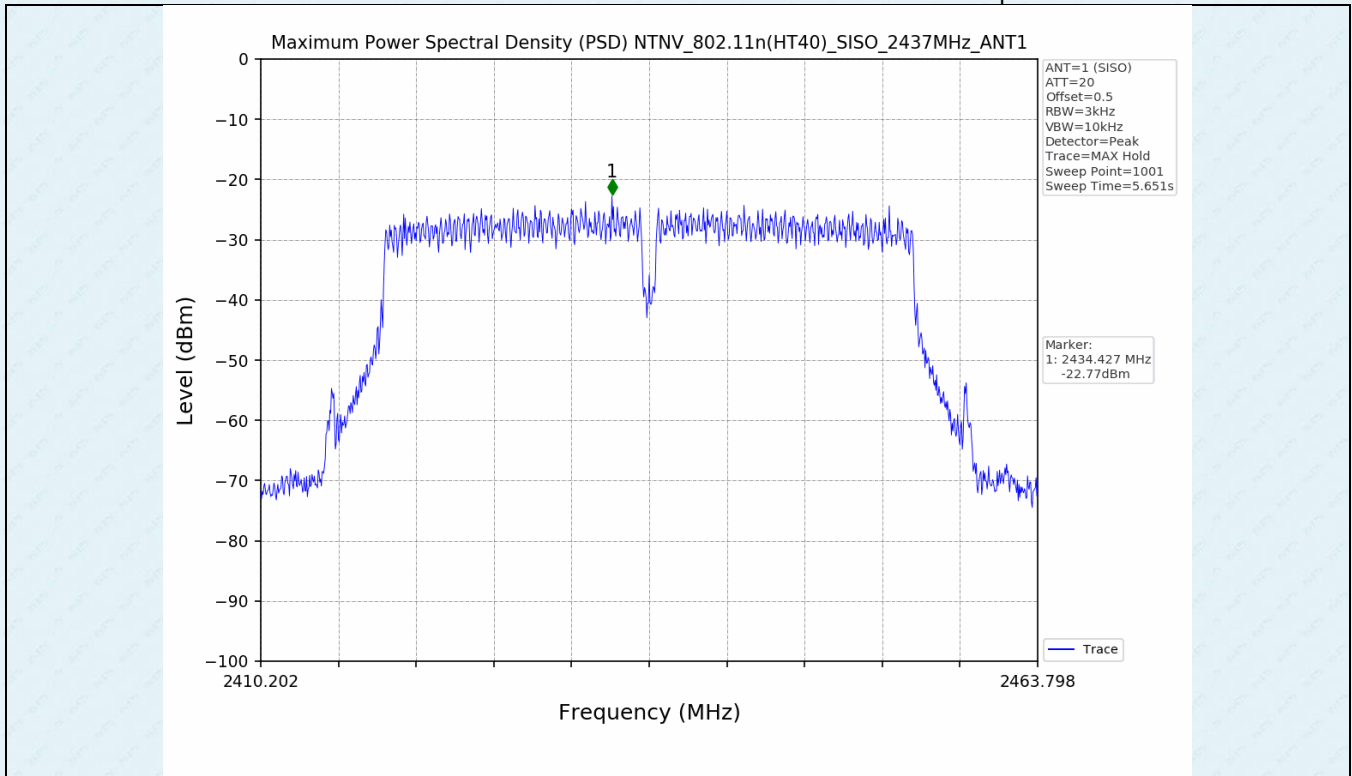

ANT 2:

. Unwanted Emissions in Non-restricted Frequency Bands

5.1 Test Result

Test Mode	Frequency (MHz)	TX Type	ANT No.	Spurious Conducted Emission (dBm)	Limits (dBm)	Verdict
802.11b	2412	SISO	1	Refer to test graph	-18.63	PASS
	2437	SISO	1	Refer to test graph	-18.63	PASS
	2462	SISO	1	Refer to test graph	-18.63	PASS
802.11g	2412	SISO	1	Refer to test graph	-24.87	PASS
	2437	SISO	1	Refer to test graph	-24.87	PASS
	2462	SISO	1	Refer to test graph	-24.87	PASS
802.11n(HT20)	2412	SISO	1	Refer to test graph	-24.87	PASS
	2437	SISO	1	Refer to test graph	-24.87	PASS
	2462	SISO	1	Refer to test graph	-24.87	PASS
802.11n(HT40)	2422	SISO	1	Refer to test graph	-28.43	PASS
	2437	SISO	1	Refer to test graph	-28.43	PASS
	2452	SISO	1	Refer to test graph	-28.43	PASS

Test Mode	Frequency (MHz)	TX Type	ANT No.	Spurious Conducted Emission (dBm)	Limits (dBm)	Verdict
802.11b	2412	SISO	2	Refer to test graph	-18.32	PASS
	2437	SISO	2	Refer to test graph	-18.32	PASS
	2462	SISO	2	Refer to test graph	-18.32	PASS
802.11g	2412	SISO	2	Refer to test graph	-24.89	PASS
	2437	SISO	2	Refer to test graph	-24.89	PASS
	2462	SISO	2	Refer to test graph	-24.89	PASS
802.11n(HT20)	2412	SISO	2	Refer to test graph	-24.84	PASS
	2437	SISO	2	Refer to test graph	-24.84	PASS
	2462	SISO	2	Refer to test graph	-24.84	PASS
802.11n(HT40)	2422	SISO	2	Refer to test graph	-28.43	PASS
	2437	SISO	2	Refer to test graph	-28.43	PASS
	2452	SISO	2	Refer to test graph	-28.43	PASS

5.2 Test Graph

ANT 1:

ANT 2: