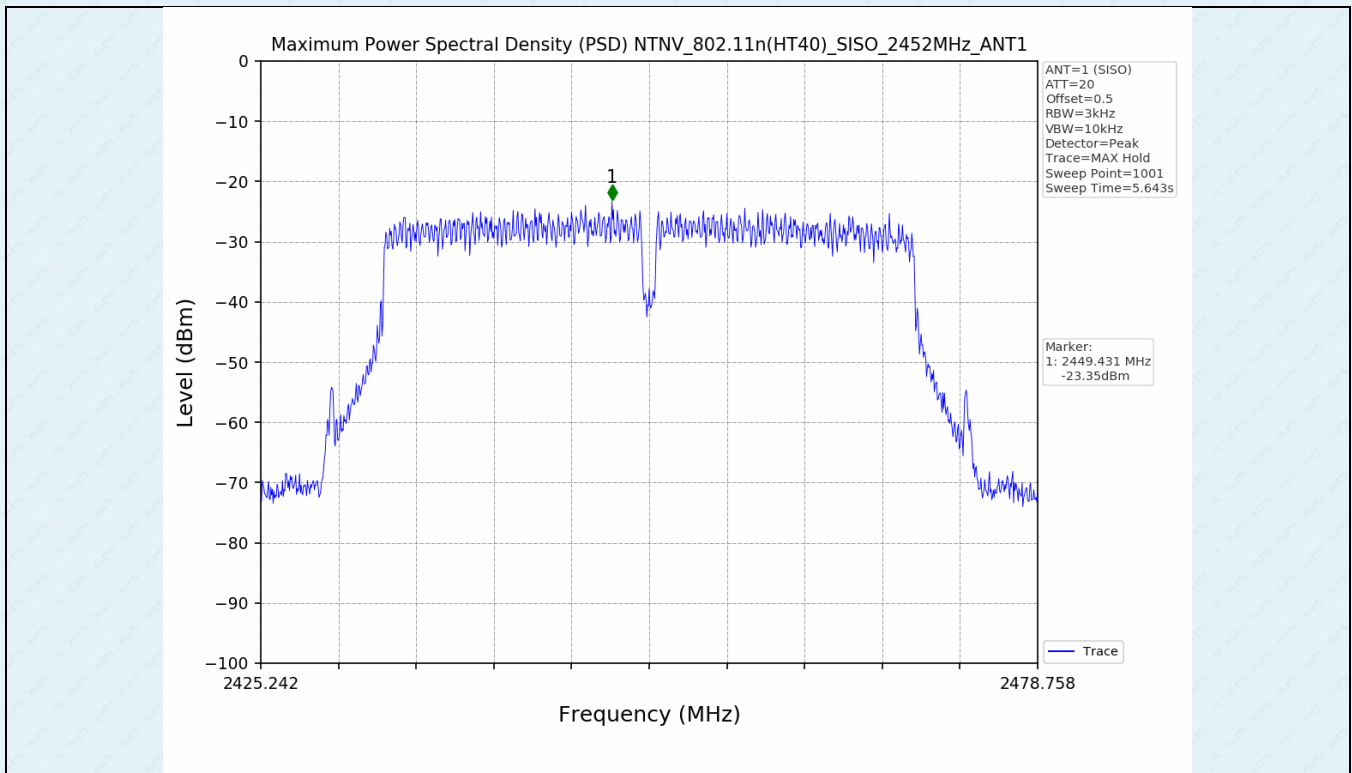

ANT 2:

. Unwanted Emissions in Non-restricted Frequency Bands

5.1 Test Result

Test Mode	Frequency (MHz)	TX Type	ANT No.	Spurious Conducted Emission (dBm)	Limits (dBm)	Verdict
802.11b	2412	SISO	1	Refer to test graph	-18.63	PASS
	2437	SISO	1	Refer to test graph	-18.63	PASS
	2462	SISO	1	Refer to test graph	-18.63	PASS
802.11g	2412	SISO	1	Refer to test graph	-24.87	PASS
	2437	SISO	1	Refer to test graph	-24.87	PASS
	2462	SISO	1	Refer to test graph	-24.87	PASS
802.11n(HT20)	2412	SISO	1	Refer to test graph	-24.87	PASS
	2437	SISO	1	Refer to test graph	-24.87	PASS
	2462	SISO	1	Refer to test graph	-24.87	PASS
802.11n(HT40)	2422	SISO	1	Refer to test graph	-28.43	PASS
	2437	SISO	1	Refer to test graph	-28.43	PASS
	2452	SISO	1	Refer to test graph	-28.43	PASS

Test Mode	Frequency (MHz)	TX Type	ANT No.	Spurious Conducted Emission (dBm)	Limits (dBm)	Verdict
802.11b	2412	SISO	2	Refer to test graph	-18.32	PASS
	2437	SISO	2	Refer to test graph	-18.32	PASS
	2462	SISO	2	Refer to test graph	-18.32	PASS
802.11g	2412	SISO	2	Refer to test graph	-24.89	PASS
	2437	SISO	2	Refer to test graph	-24.89	PASS
	2462	SISO	2	Refer to test graph	-24.89	PASS
802.11n(HT20)	2412	SISO	2	Refer to test graph	-24.84	PASS
	2437	SISO	2	Refer to test graph	-24.84	PASS
	2462	SISO	2	Refer to test graph	-24.84	PASS
802.11n(HT40)	2422	SISO	2	Refer to test graph	-28.43	PASS
	2437	SISO	2	Refer to test graph	-28.43	PASS
	2452	SISO	2	Refer to test graph	-28.43	PASS

5.2 Test Graph

ANT 1:

ANT 2: