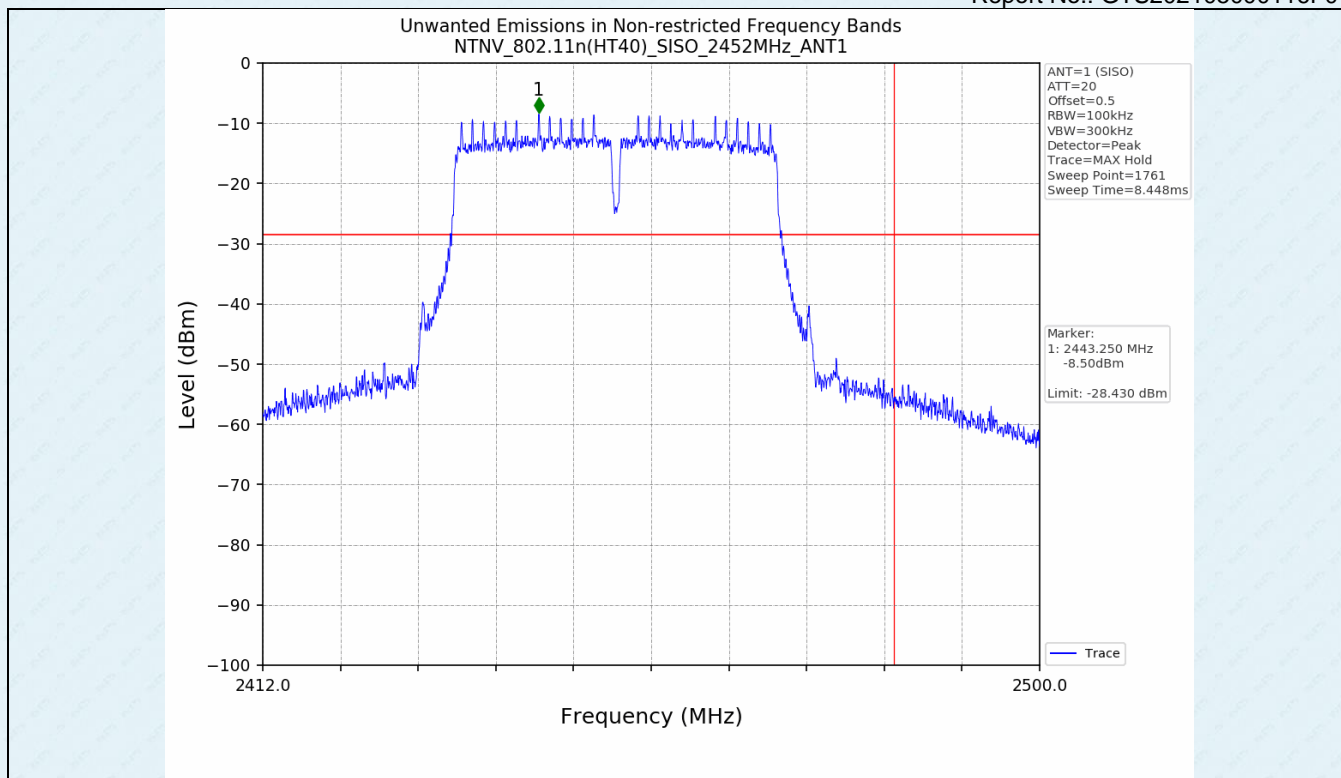

ANT 2:

. Unwanted Emissions in Non-restricted Frequency Bands

5.1 Test Result

Test Mode	Frequency (MHz)	TX Type	ANT No.	Spurious Conducted Emission (dBm)	Limits (dBm)	Verdict
802.11b	2412	SISO	1	Refer to test graph	-18.63	PASS
	2437	SISO	1	Refer to test graph	-18.63	PASS
	2462	SISO	1	Refer to test graph	-18.63	PASS
802.11g	2412	SISO	1	Refer to test graph	-24.87	PASS
	2437	SISO	1	Refer to test graph	-24.87	PASS
	2462	SISO	1	Refer to test graph	-24.87	PASS
802.11n(HT20)	2412	SISO	1	Refer to test graph	-24.87	PASS
	2437	SISO	1	Refer to test graph	-24.87	PASS
	2462	SISO	1	Refer to test graph	-24.87	PASS
802.11n(HT40)	2422	SISO	1	Refer to test graph	-28.43	PASS
	2437	SISO	1	Refer to test graph	-28.43	PASS
	2452	SISO	1	Refer to test graph	-28.43	PASS

Test Mode	Frequency (MHz)	TX Type	ANT No.	Spurious Conducted Emission (dBm)	Limits (dBm)	Verdict
802.11b	2412	SISO	2	Refer to test graph	-18.32	PASS
	2437	SISO	2	Refer to test graph	-18.32	PASS
	2462	SISO	2	Refer to test graph	-18.32	PASS
802.11g	2412	SISO	2	Refer to test graph	-24.89	PASS
	2437	SISO	2	Refer to test graph	-24.89	PASS
	2462	SISO	2	Refer to test graph	-24.89	PASS
802.11n(HT20)	2412	SISO	2	Refer to test graph	-24.84	PASS
	2437	SISO	2	Refer to test graph	-24.84	PASS
	2462	SISO	2	Refer to test graph	-24.84	PASS
802.11n(HT40)	2422	SISO	2	Refer to test graph	-28.43	PASS
	2437	SISO	2	Refer to test graph	-28.43	PASS
	2452	SISO	2	Refer to test graph	-28.43	PASS

5.2 Test Graph

ANT 1:

ANT 2: