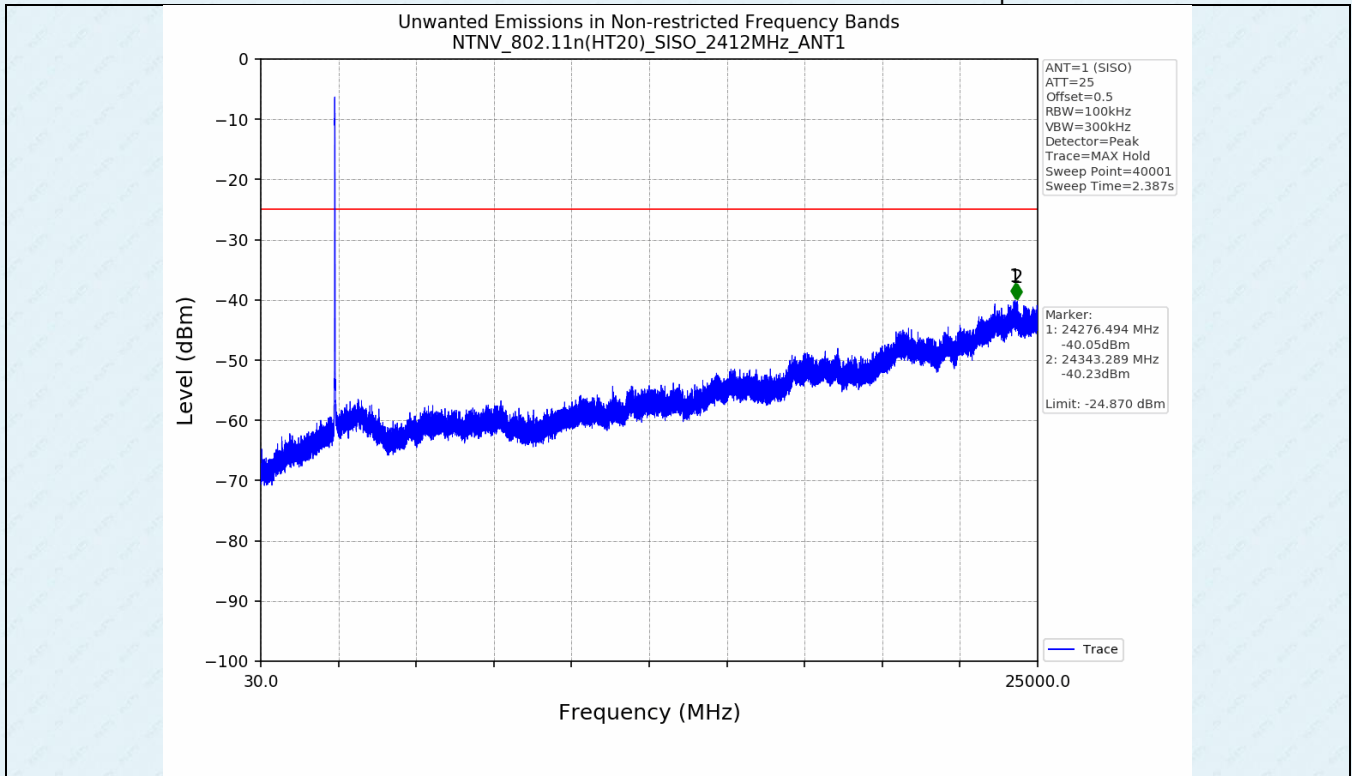

ANT 2:

. Unwanted Emissions in Non-restricted Frequency Bands

5.1 Test Result

Test Mode	Frequency (MHz)	TX Type	ANT No.	Spurious Conducted Emission (dBm)	Limits (dBm)	Verdict
802.11b	2412	SISO	1	Refer to test graph	-18.63	PASS
	2437	SISO	1	Refer to test graph	-18.63	PASS
	2462	SISO	1	Refer to test graph	-18.63	PASS
802.11g	2412	SISO	1	Refer to test graph	-24.87	PASS
	2437	SISO	1	Refer to test graph	-24.87	PASS
	2462	SISO	1	Refer to test graph	-24.87	PASS
802.11n(HT20)	2412	SISO	1	Refer to test graph	-24.87	PASS
	2437	SISO	1	Refer to test graph	-24.87	PASS
	2462	SISO	1	Refer to test graph	-24.87	PASS
802.11n(HT40)	2422	SISO	1	Refer to test graph	-28.43	PASS
	2437	SISO	1	Refer to test graph	-28.43	PASS
	2452	SISO	1	Refer to test graph	-28.43	PASS

Test Mode	Frequency (MHz)	TX Type	ANT No.	Spurious Conducted Emission (dBm)	Limits (dBm)	Verdict
802.11b	2412	SISO	2	Refer to test graph	-18.32	PASS
	2437	SISO	2	Refer to test graph	-18.32	PASS
	2462	SISO	2	Refer to test graph	-18.32	PASS
802.11g	2412	SISO	2	Refer to test graph	-24.89	PASS
	2437	SISO	2	Refer to test graph	-24.89	PASS
	2462	SISO	2	Refer to test graph	-24.89	PASS
802.11n(HT20)	2412	SISO	2	Refer to test graph	-24.84	PASS
	2437	SISO	2	Refer to test graph	-24.84	PASS
	2462	SISO	2	Refer to test graph	-24.84	PASS
802.11n(HT40)	2422	SISO	2	Refer to test graph	-28.43	PASS
	2437	SISO	2	Refer to test graph	-28.43	PASS
	2452	SISO	2	Refer to test graph	-28.43	PASS

5.2 Test Graph

ANT 1:

ANT 2: