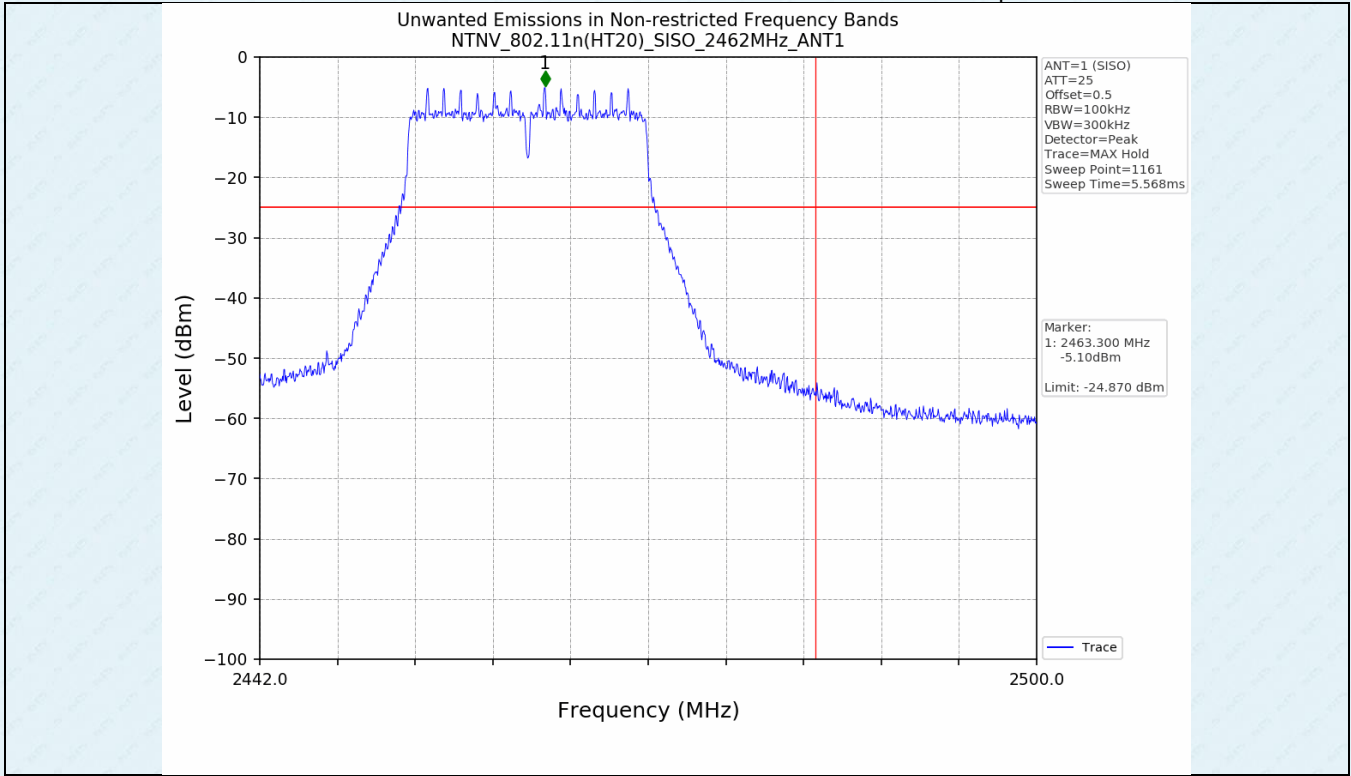

Test Mode	Frequency (MHz)	TX Type	ANT No.	Spurious Conducted Emission (dBm)	Limits (dBm)	Verdict
802.11b	2412	SISO	2	Refer to test graph	-18.32	PASS
	2437	SISO	2	Refer to test graph	-18.32	PASS
	2462	SISO	2	Refer to test graph	-18.32	PASS
802.11g	2412	SISO	2	Refer to test graph	-24.89	PASS
	2437	SISO	2	Refer to test graph	-24.89	PASS
	2462	SISO	2	Refer to test graph	-24.89	PASS
802.11n(HT20)	2412	SISO	2	Refer to test graph	-24.84	PASS
	2437	SISO	2	Refer to test graph	-24.84	PASS
	2462	SISO	2	Refer to test graph	-24.84	PASS
802.11n(HT40)	2422	SISO	2	Refer to test graph	-28.43	PASS
	2437	SISO	2	Refer to test graph	-28.43	PASS
	2452	SISO	2	Refer to test graph	-28.43	PASS

5.2 Test Graph

ANT 1:

ANT 2: