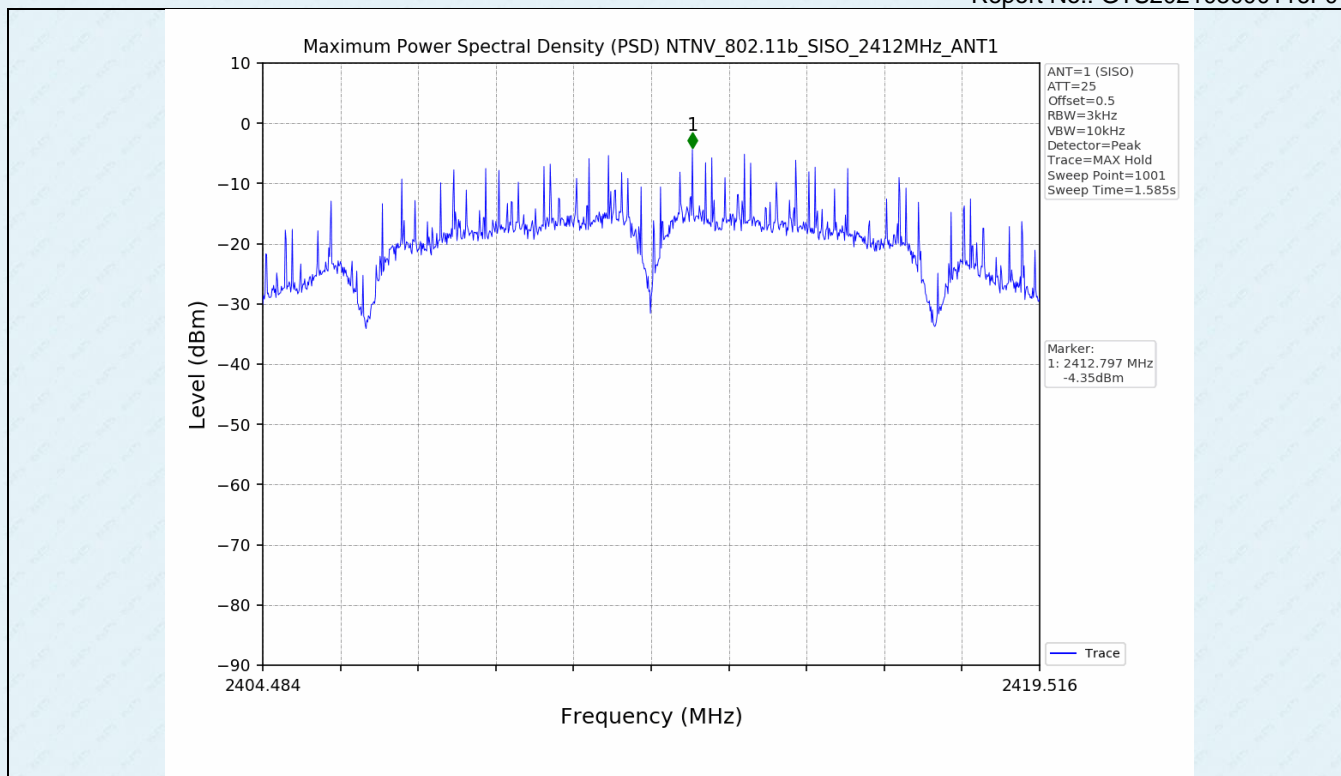

ANT 2:

. Unwanted Emissions in Non-restricted Frequency Bands

5.1 Test Result

Test Mode	Frequency (MHz)	TX Type	ANT No.	Spurious Conducted Emission (dBm)	Limits (dBm)	Verdict
802.11b	2412	SISO	1	Refer to test graph	-18.63	PASS
	2437	SISO	1	Refer to test graph	-18.63	PASS
	2462	SISO	1	Refer to test graph	-18.63	PASS
802.11g	2412	SISO	1	Refer to test graph	-24.87	PASS
	2437	SISO	1	Refer to test graph	-24.87	PASS
	2462	SISO	1	Refer to test graph	-24.87	PASS
802.11n(HT20)	2412	SISO	1	Refer to test graph	-24.87	PASS
	2437	SISO	1	Refer to test graph	-24.87	PASS
	2462	SISO	1	Refer to test graph	-24.87	PASS
802.11n(HT40)	2422	SISO	1	Refer to test graph	-28.43	PASS
	2437	SISO	1	Refer to test graph	-28.43	PASS
	2452	SISO	1	Refer to test graph	-28.43	PASS

Test Mode	Frequency (MHz)	TX Type	ANT No.	Spurious Conducted Emission (dBm)	Limits (dBm)	Verdict
802.11b	2412	SISO	2	Refer to test graph	-18.32	PASS
	2437	SISO	2	Refer to test graph	-18.32	PASS
	2462	SISO	2	Refer to test graph	-18.32	PASS
802.11g	2412	SISO	2	Refer to test graph	-24.89	PASS
	2437	SISO	2	Refer to test graph	-24.89	PASS
	2462	SISO	2	Refer to test graph	-24.89	PASS
802.11n(HT20)	2412	SISO	2	Refer to test graph	-24.84	PASS
	2437	SISO	2	Refer to test graph	-24.84	PASS
	2462	SISO	2	Refer to test graph	-24.84	PASS
802.11n(HT40)	2422	SISO	2	Refer to test graph	-28.43	PASS
	2437	SISO	2	Refer to test graph	-28.43	PASS
	2452	SISO	2	Refer to test graph	-28.43	PASS

5.2 Test Graph

ANT 1:

ANT 2: