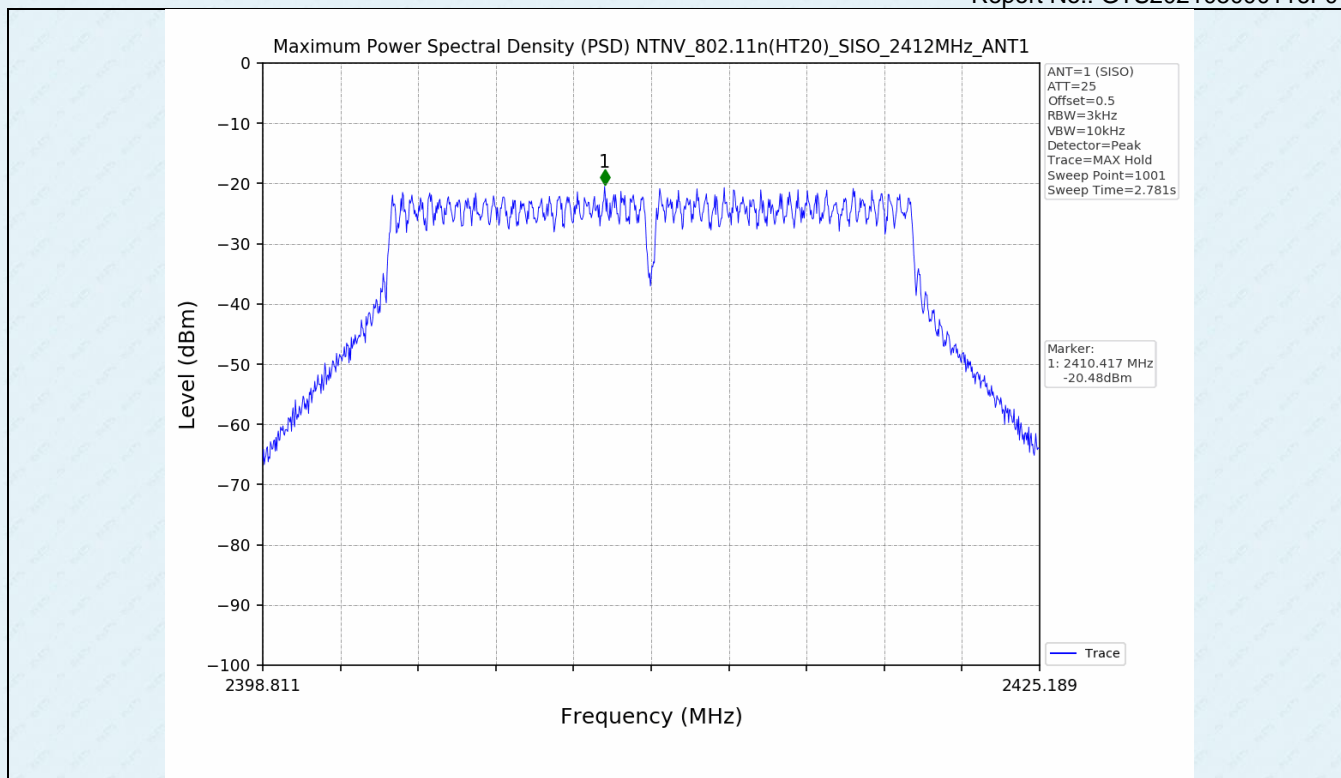

ANT 2:

. Unwanted Emissions in Non-restricted Frequency Bands

5.1 Test Result

Test Mode	Frequency (MHz)	TX Type	ANT No.	Spurious Conducted Emission (dBm)	Limits (dBm)	Verdict
802.11b	2412	SISO	1	Refer to test graph	-18.63	PASS
	2437	SISO	1	Refer to test graph	-18.63	PASS
	2462	SISO	1	Refer to test graph	-18.63	PASS
802.11g	2412	SISO	1	Refer to test graph	-24.87	PASS
	2437	SISO	1	Refer to test graph	-24.87	PASS
	2462	SISO	1	Refer to test graph	-24.87	PASS
802.11n(HT20)	2412	SISO	1	Refer to test graph	-24.87	PASS
	2437	SISO	1	Refer to test graph	-24.87	PASS
	2462	SISO	1	Refer to test graph	-24.87	PASS
802.11n(HT40)	2422	SISO	1	Refer to test graph	-28.43	PASS
	2437	SISO	1	Refer to test graph	-28.43	PASS
	2452	SISO	1	Refer to test graph	-28.43	PASS

Test Mode	Frequency (MHz)	TX Type	ANT No.	Spurious Conducted Emission (dBm)	Limits (dBm)	Verdict
802.11b	2412	SISO	2	Refer to test graph	-18.32	PASS
	2437	SISO	2	Refer to test graph	-18.32	PASS
	2462	SISO	2	Refer to test graph	-18.32	PASS
802.11g	2412	SISO	2	Refer to test graph	-24.89	PASS
	2437	SISO	2	Refer to test graph	-24.89	PASS
	2462	SISO	2	Refer to test graph	-24.89	PASS
802.11n(HT20)	2412	SISO	2	Refer to test graph	-24.84	PASS
	2437	SISO	2	Refer to test graph	-24.84	PASS
	2462	SISO	2	Refer to test graph	-24.84	PASS
802.11n(HT40)	2422	SISO	2	Refer to test graph	-28.43	PASS
	2437	SISO	2	Refer to test graph	-28.43	PASS
	2452	SISO	2	Refer to test graph	-28.43	PASS

5.2 Test Graph

ANT 1:

ANT 2: