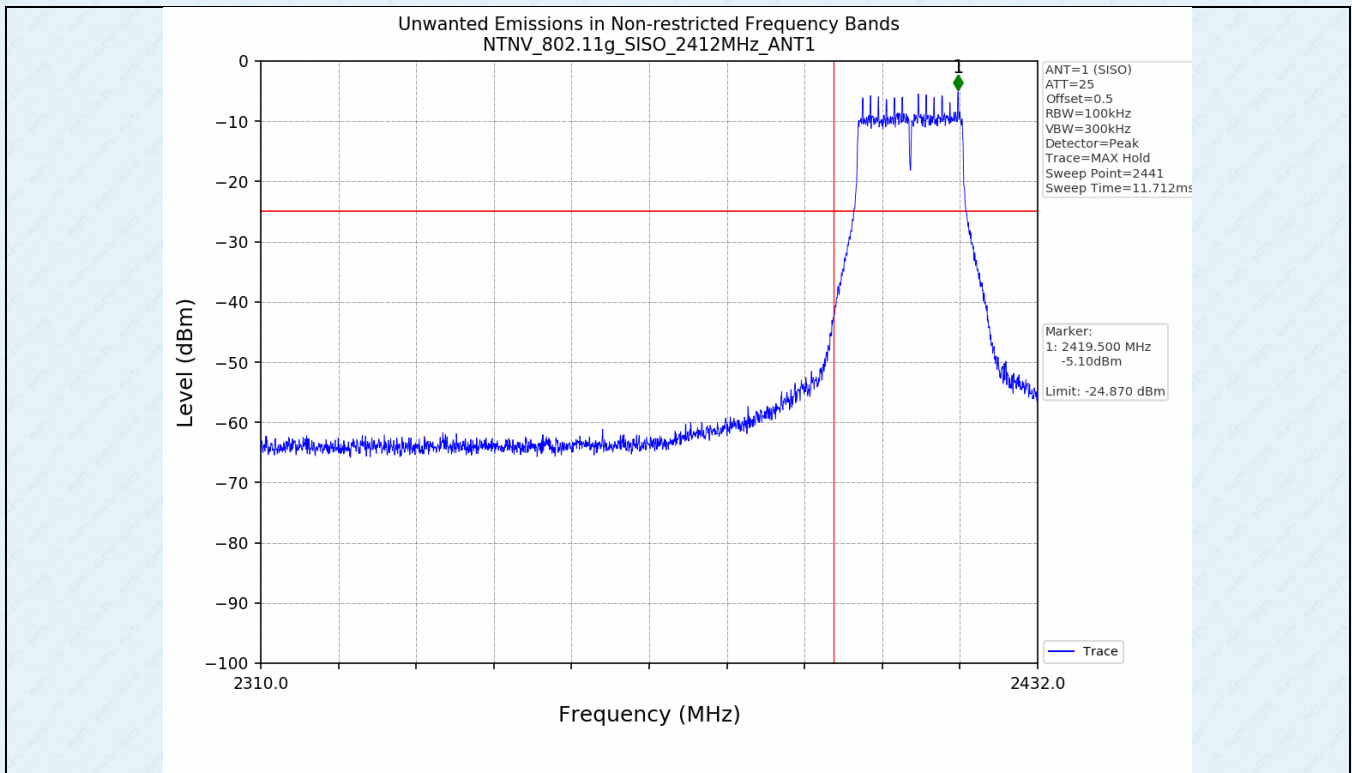

ANT 2:

. Unwanted Emissions in Non-restricted Frequency Bands

5.1 Test Result

Test Mode	Frequency (MHz)	TX Type	ANT No.	Spurious Conducted Emission (dBm)	Limits (dBm)	Verdict
802.11b	2412	SISO	1	Refer to test graph	-18.63	PASS
	2437	SISO	1	Refer to test graph	-18.63	PASS
	2462	SISO	1	Refer to test graph	-18.63	PASS
802.11g	2412	SISO	1	Refer to test graph	-24.87	PASS
	2437	SISO	1	Refer to test graph	-24.87	PASS
	2462	SISO	1	Refer to test graph	-24.87	PASS
802.11n(HT20)	2412	SISO	1	Refer to test graph	-24.87	PASS
	2437	SISO	1	Refer to test graph	-24.87	PASS
	2462	SISO	1	Refer to test graph	-24.87	PASS
802.11n(HT40)	2422	SISO	1	Refer to test graph	-28.43	PASS
	2437	SISO	1	Refer to test graph	-28.43	PASS
	2452	SISO	1	Refer to test graph	-28.43	PASS

Test Mode	Frequency (MHz)	TX Type	ANT No.	Spurious Conducted Emission (dBm)	Limits (dBm)	Verdict
802.11b	2412	SISO	2	Refer to test graph	-18.32	PASS
	2437	SISO	2	Refer to test graph	-18.32	PASS
	2462	SISO	2	Refer to test graph	-18.32	PASS
802.11g	2412	SISO	2	Refer to test graph	-24.89	PASS
	2437	SISO	2	Refer to test graph	-24.89	PASS
	2462	SISO	2	Refer to test graph	-24.89	PASS
802.11n(HT20)	2412	SISO	2	Refer to test graph	-24.84	PASS
	2437	SISO	2	Refer to test graph	-24.84	PASS
	2462	SISO	2	Refer to test graph	-24.84	PASS
802.11n(HT40)	2422	SISO	2	Refer to test graph	-28.43	PASS
	2437	SISO	2	Refer to test graph	-28.43	PASS
	2452	SISO	2	Refer to test graph	-28.43	PASS

5.2 Test Graph

ANT 1:

ANT 2: