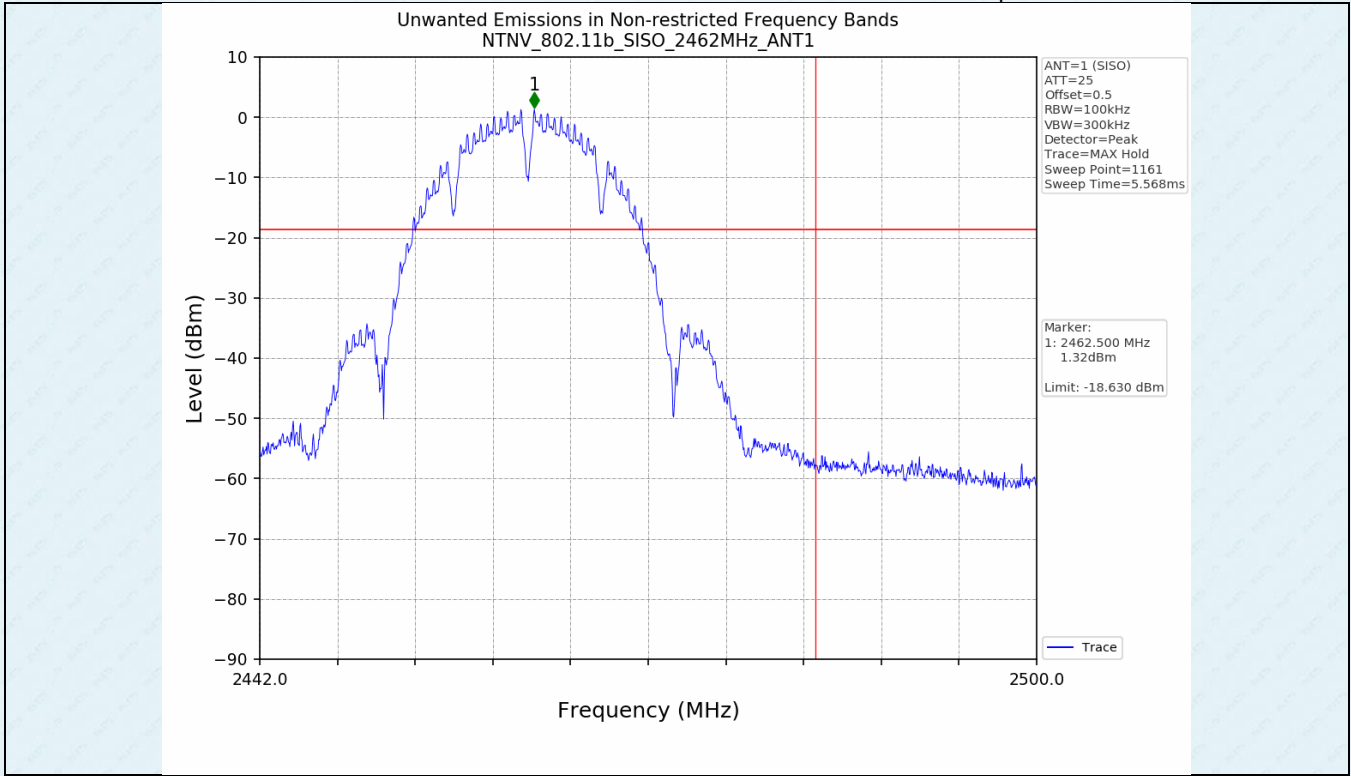

ANT 2:

. Unwanted Emissions in Non-restricted Frequency Bands

5.1 Test Result

Test Mode	Frequency (MHz)	TX Type	ANT No.	Spurious Conducted Emission (dBm)	Limits (dBm)	Verdict
802.11b	2412	SISO	1	Refer to test graph	-18.63	PASS
	2437	SISO	1	Refer to test graph	-18.63	PASS
	2462	SISO	1	Refer to test graph	-18.63	PASS
802.11g	2412	SISO	1	Refer to test graph	-24.87	PASS
	2437	SISO	1	Refer to test graph	-24.87	PASS
	2462	SISO	1	Refer to test graph	-24.87	PASS
802.11n(HT20)	2412	SISO	1	Refer to test graph	-24.87	PASS
	2437	SISO	1	Refer to test graph	-24.87	PASS
	2462	SISO	1	Refer to test graph	-24.87	PASS
802.11n(HT40)	2422	SISO	1	Refer to test graph	-28.43	PASS
	2437	SISO	1	Refer to test graph	-28.43	PASS
	2452	SISO	1	Refer to test graph	-28.43	PASS

Test Mode	Frequency (MHz)	TX Type	ANT No.	Spurious Conducted Emission (dBm)	Limits (dBm)	Verdict
802.11b	2412	SISO	2	Refer to test graph	-18.32	PASS
	2437	SISO	2	Refer to test graph	-18.32	PASS
	2462	SISO	2	Refer to test graph	-18.32	PASS
802.11g	2412	SISO	2	Refer to test graph	-24.89	PASS
	2437	SISO	2	Refer to test graph	-24.89	PASS
	2462	SISO	2	Refer to test graph	-24.89	PASS
802.11n(HT20)	2412	SISO	2	Refer to test graph	-24.84	PASS
	2437	SISO	2	Refer to test graph	-24.84	PASS
	2462	SISO	2	Refer to test graph	-24.84	PASS
802.11n(HT40)	2422	SISO	2	Refer to test graph	-28.43	PASS
	2437	SISO	2	Refer to test graph	-28.43	PASS
	2452	SISO	2	Refer to test graph	-28.43	PASS

5.2 Test Graph

ANT 1:

ANT 2: