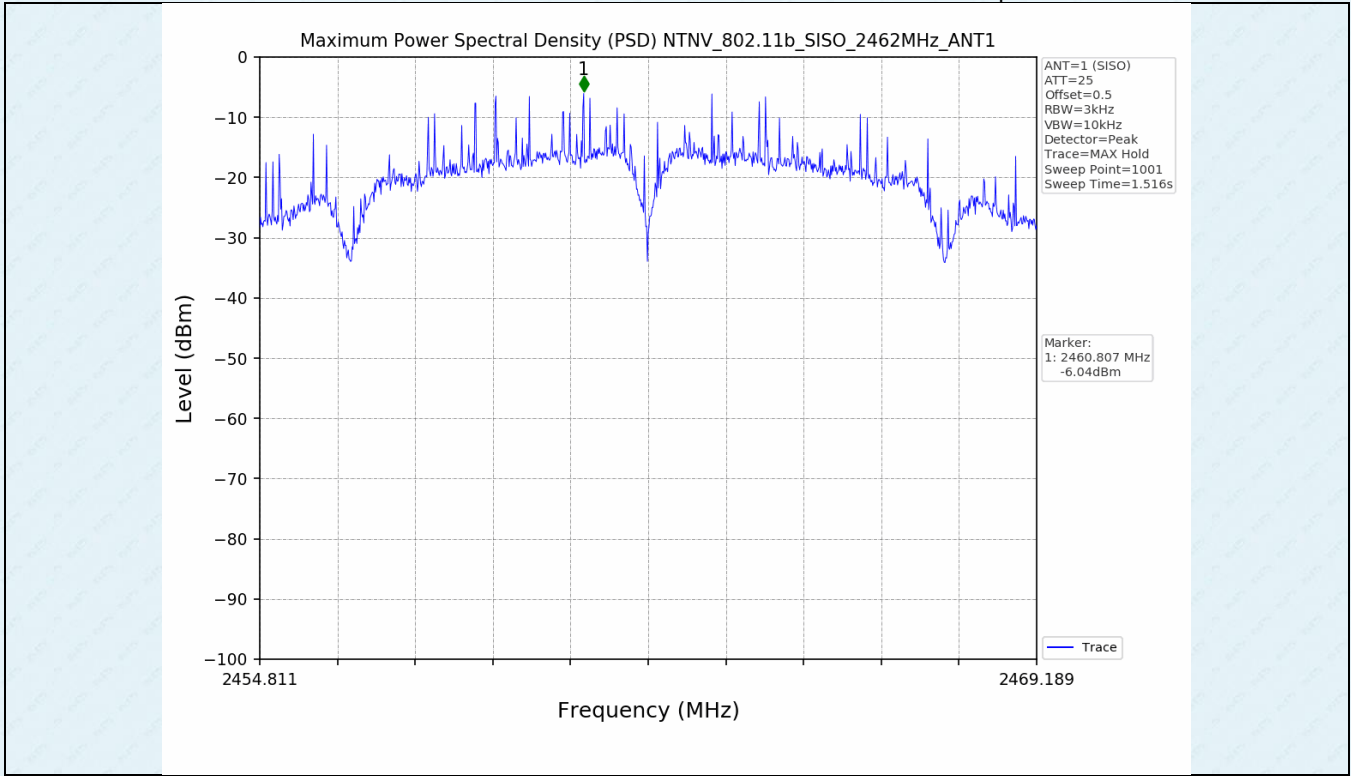

ANT 2:

. Unwanted Emissions in Non-restricted Frequency Bands

5.1 Test Result

Test Mode	Frequency (MHz)	TX Type	ANT No.	Spurious Conducted Emission (dBm)	Limits (dBm)	Verdict
802.11b	2412	SISO	1	Refer to test graph	-18.63	PASS
	2437	SISO	1	Refer to test graph	-18.63	PASS
	2462	SISO	1	Refer to test graph	-18.63	PASS
802.11g	2412	SISO	1	Refer to test graph	-24.87	PASS
	2437	SISO	1	Refer to test graph	-24.87	PASS
	2462	SISO	1	Refer to test graph	-24.87	PASS
802.11n(HT20)	2412	SISO	1	Refer to test graph	-24.87	PASS
	2437	SISO	1	Refer to test graph	-24.87	PASS
	2462	SISO	1	Refer to test graph	-24.87	PASS
802.11n(HT40)	2422	SISO	1	Refer to test graph	-28.43	PASS
	2437	SISO	1	Refer to test graph	-28.43	PASS
	2452	SISO	1	Refer to test graph	-28.43	PASS

Test Mode	Frequency (MHz)	TX Type	ANT No.	Spurious Conducted Emission (dBm)	Limits (dBm)	Verdict
802.11b	2412	SISO	2	Refer to test graph	-18.32	PASS
	2437	SISO	2	Refer to test graph	-18.32	PASS
	2462	SISO	2	Refer to test graph	-18.32	PASS
802.11g	2412	SISO	2	Refer to test graph	-24.89	PASS
	2437	SISO	2	Refer to test graph	-24.89	PASS
	2462	SISO	2	Refer to test graph	-24.89	PASS
802.11n(HT20)	2412	SISO	2	Refer to test graph	-24.84	PASS
	2437	SISO	2	Refer to test graph	-24.84	PASS
	2462	SISO	2	Refer to test graph	-24.84	PASS
802.11n(HT40)	2422	SISO	2	Refer to test graph	-28.43	PASS
	2437	SISO	2	Refer to test graph	-28.43	PASS
	2452	SISO	2	Refer to test graph	-28.43	PASS

5.2 Test Graph

ANT 1:

ANT 2: