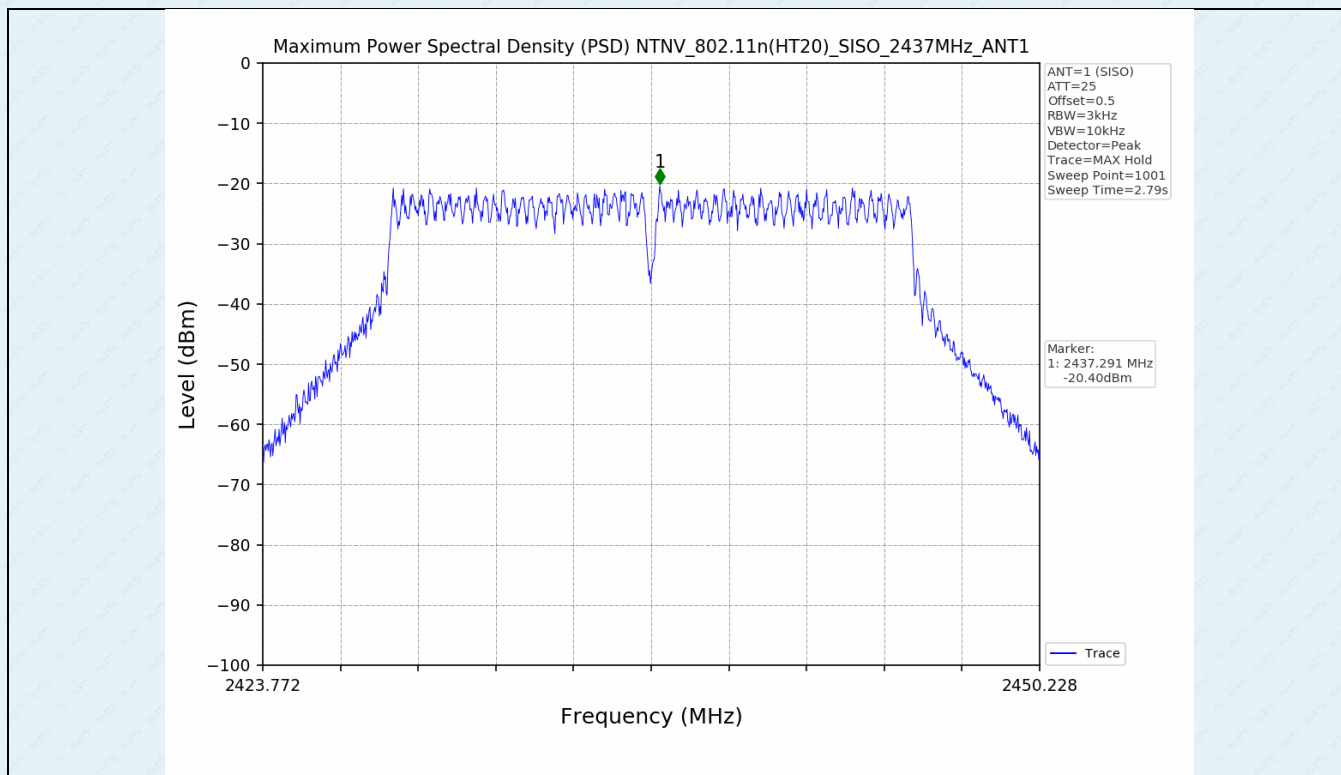

ANT 2:

. Unwanted Emissions in Non-restricted Frequency Bands

5.1 Test Result

Test Mode	Frequency (MHz)	TX Type	ANT No.	Spurious Conducted Emission (dBm)	Limits (dBm)	Verdict
802.11b	2412	SISO	1	Refer to test graph	-18.63	PASS
	2437	SISO	1	Refer to test graph	-18.63	PASS
	2462	SISO	1	Refer to test graph	-18.63	PASS
802.11g	2412	SISO	1	Refer to test graph	-24.87	PASS
	2437	SISO	1	Refer to test graph	-24.87	PASS
	2462	SISO	1	Refer to test graph	-24.87	PASS
802.11n(HT20)	2412	SISO	1	Refer to test graph	-24.87	PASS
	2437	SISO	1	Refer to test graph	-24.87	PASS
	2462	SISO	1	Refer to test graph	-24.87	PASS
802.11n(HT40)	2422	SISO	1	Refer to test graph	-28.43	PASS
	2437	SISO	1	Refer to test graph	-28.43	PASS
	2452	SISO	1	Refer to test graph	-28.43	PASS

Test Mode	Frequency (MHz)	TX Type	ANT No.	Spurious Conducted Emission (dBm)	Limits (dBm)	Verdict
802.11b	2412	SISO	2	Refer to test graph	-18.32	PASS
	2437	SISO	2	Refer to test graph	-18.32	PASS
	2462	SISO	2	Refer to test graph	-18.32	PASS
802.11g	2412	SISO	2	Refer to test graph	-24.89	PASS
	2437	SISO	2	Refer to test graph	-24.89	PASS
	2462	SISO	2	Refer to test graph	-24.89	PASS
802.11n(HT20)	2412	SISO	2	Refer to test graph	-24.84	PASS
	2437	SISO	2	Refer to test graph	-24.84	PASS
	2462	SISO	2	Refer to test graph	-24.84	PASS
802.11n(HT40)	2422	SISO	2	Refer to test graph	-28.43	PASS
	2437	SISO	2	Refer to test graph	-28.43	PASS
	2452	SISO	2	Refer to test graph	-28.43	PASS

5.2 Test Graph

ANT 1:

ANT 2: