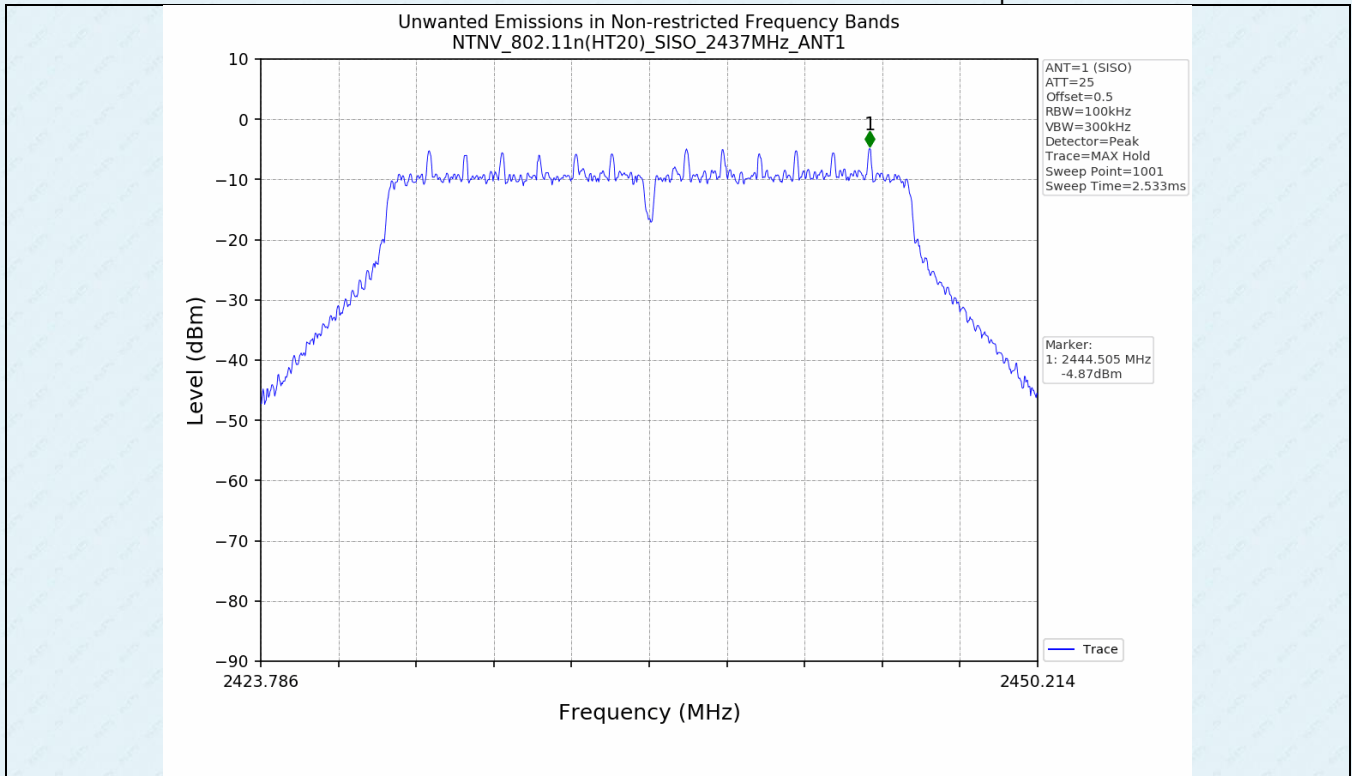

Test Mode	Frequency (MHz)	TX Type	ANT No.	Spurious Conducted Emission (dBm)	Limits (dBm)	Verdict
802.11b	2412	SISO	2	Refer to test graph	-18.32	PASS
	2437	SISO	2	Refer to test graph	-18.32	PASS
	2462	SISO	2	Refer to test graph	-18.32	PASS
802.11g	2412	SISO	2	Refer to test graph	-24.89	PASS
	2437	SISO	2	Refer to test graph	-24.89	PASS
	2462	SISO	2	Refer to test graph	-24.89	PASS
802.11n(HT20)	2412	SISO	2	Refer to test graph	-24.84	PASS
	2437	SISO	2	Refer to test graph	-24.84	PASS
	2462	SISO	2	Refer to test graph	-24.84	PASS
802.11n(HT40)	2422	SISO	2	Refer to test graph	-28.43	PASS
	2437	SISO	2	Refer to test graph	-28.43	PASS
	2452	SISO	2	Refer to test graph	-28.43	PASS

5.2 Test Graph

ANT 1:

ANT 2: