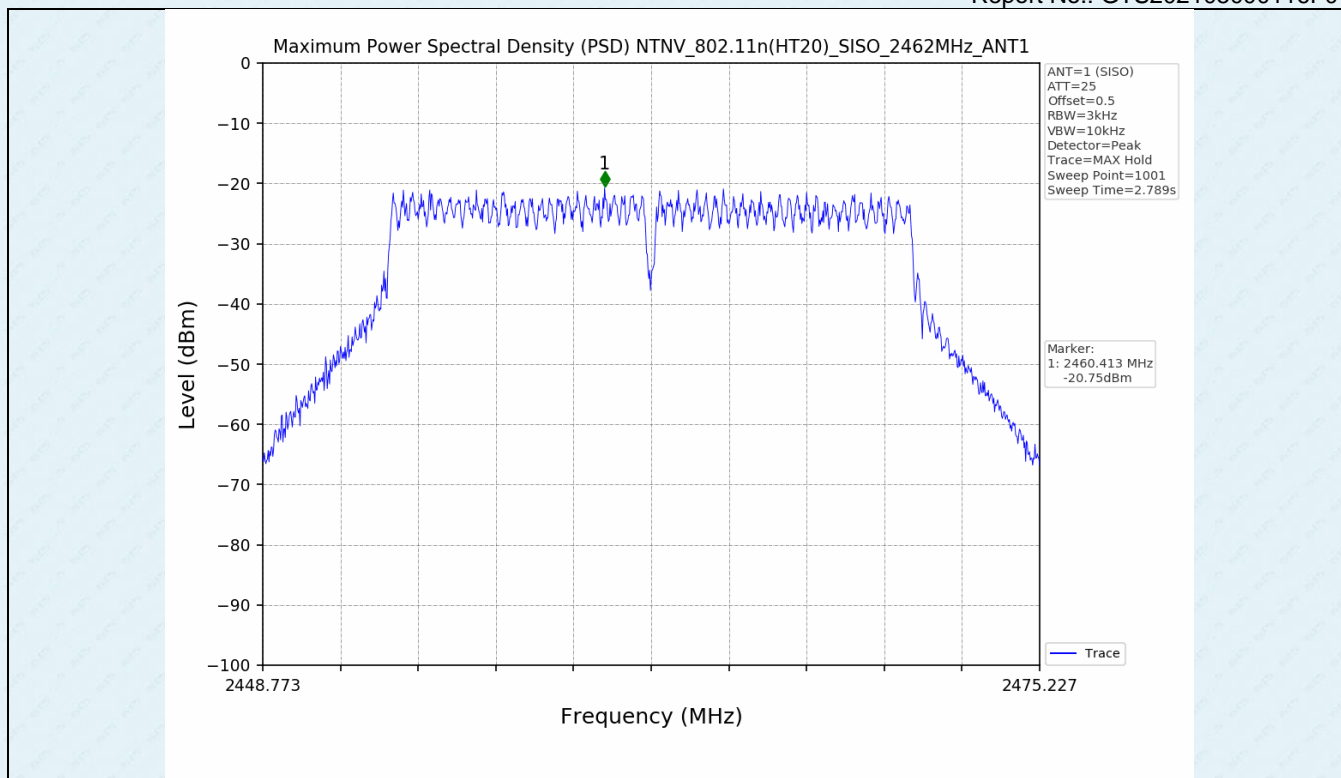

ANT 2:

. Unwanted Emissions in Non-restricted Frequency Bands

5.1 Test Result

Test Mode	Frequency (MHz)	TX Type	ANT No.	Spurious Conducted Emission (dBm)	Limits (dBm)	Verdict
802.11b	2412	SISO	1	Refer to test graph	-18.63	PASS
	2437	SISO	1	Refer to test graph	-18.63	PASS
	2462	SISO	1	Refer to test graph	-18.63	PASS
802.11g	2412	SISO	1	Refer to test graph	-24.87	PASS
	2437	SISO	1	Refer to test graph	-24.87	PASS
	2462	SISO	1	Refer to test graph	-24.87	PASS
802.11n(HT20)	2412	SISO	1	Refer to test graph	-24.87	PASS
	2437	SISO	1	Refer to test graph	-24.87	PASS
	2462	SISO	1	Refer to test graph	-24.87	PASS
802.11n(HT40)	2422	SISO	1	Refer to test graph	-28.43	PASS
	2437	SISO	1	Refer to test graph	-28.43	PASS
	2452	SISO	1	Refer to test graph	-28.43	PASS

Test Mode	Frequency (MHz)	TX Type	ANT No.	Spurious Conducted Emission (dBm)	Limits (dBm)	Verdict
802.11b	2412	SISO	2	Refer to test graph	-18.32	PASS
	2437	SISO	2	Refer to test graph	-18.32	PASS
	2462	SISO	2	Refer to test graph	-18.32	PASS
802.11g	2412	SISO	2	Refer to test graph	-24.89	PASS
	2437	SISO	2	Refer to test graph	-24.89	PASS
	2462	SISO	2	Refer to test graph	-24.89	PASS
802.11n(HT20)	2412	SISO	2	Refer to test graph	-24.84	PASS
	2437	SISO	2	Refer to test graph	-24.84	PASS
	2462	SISO	2	Refer to test graph	-24.84	PASS
802.11n(HT40)	2422	SISO	2	Refer to test graph	-28.43	PASS
	2437	SISO	2	Refer to test graph	-28.43	PASS
	2452	SISO	2	Refer to test graph	-28.43	PASS

5.2 Test Graph

ANT 1:

ANT 2: