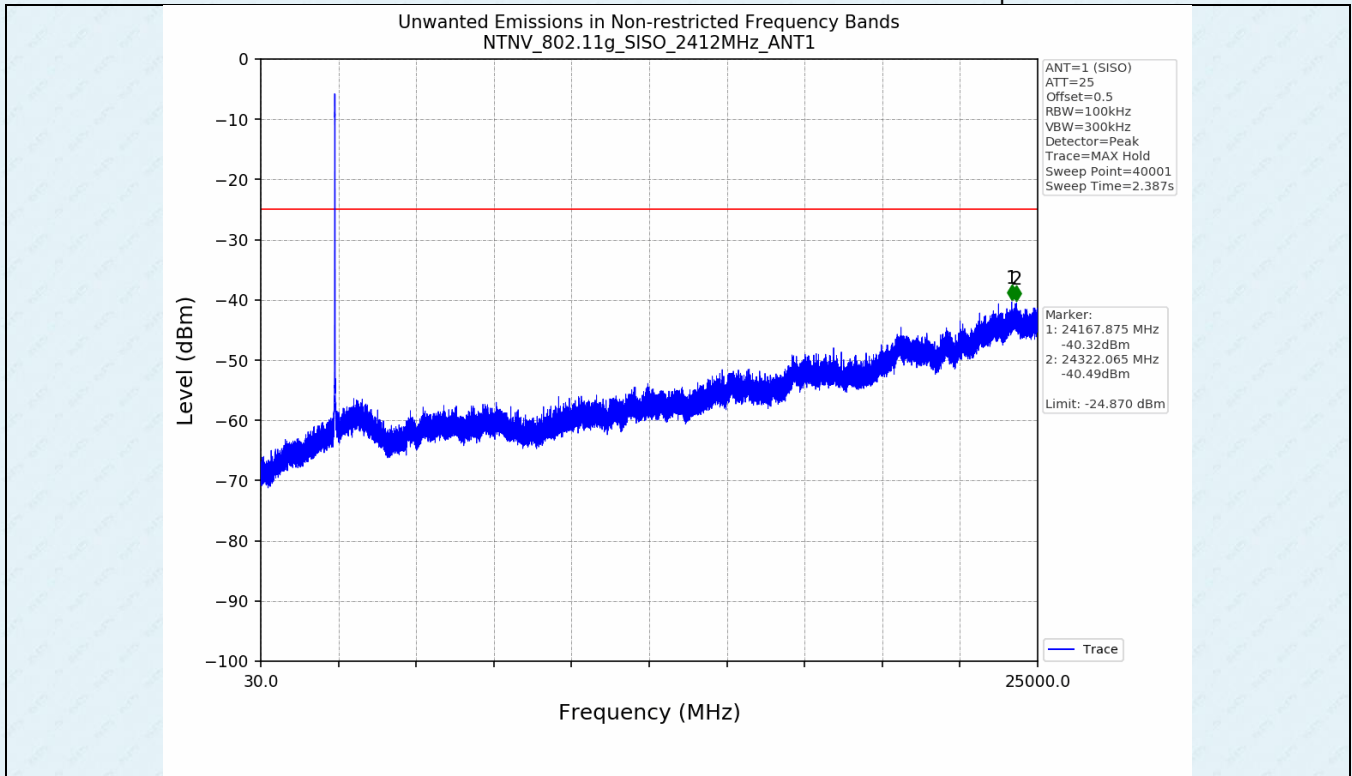

ANT 2:

. Unwanted Emissions in Non-restricted Frequency Bands

5.1 Test Result

Test Mode	Frequency (MHz)	TX Type	ANT No.	Spurious Conducted Emission (dBm)	Limits (dBm)	Verdict
802.11b	2412	SISO	1	Refer to test graph	-18.63	PASS
	2437	SISO	1	Refer to test graph	-18.63	PASS
	2462	SISO	1	Refer to test graph	-18.63	PASS
802.11g	2412	SISO	1	Refer to test graph	-24.87	PASS
	2437	SISO	1	Refer to test graph	-24.87	PASS
	2462	SISO	1	Refer to test graph	-24.87	PASS
802.11n(HT20)	2412	SISO	1	Refer to test graph	-24.87	PASS
	2437	SISO	1	Refer to test graph	-24.87	PASS
	2462	SISO	1	Refer to test graph	-24.87	PASS
802.11n(HT40)	2422	SISO	1	Refer to test graph	-28.43	PASS
	2437	SISO	1	Refer to test graph	-28.43	PASS
	2452	SISO	1	Refer to test graph	-28.43	PASS

Test Mode	Frequency (MHz)	TX Type	ANT No.	Spurious Conducted Emission (dBm)	Limits (dBm)	Verdict
802.11b	2412	SISO	2	Refer to test graph	-18.32	PASS
	2437	SISO	2	Refer to test graph	-18.32	PASS
	2462	SISO	2	Refer to test graph	-18.32	PASS
802.11g	2412	SISO	2	Refer to test graph	-24.89	PASS
	2437	SISO	2	Refer to test graph	-24.89	PASS
	2462	SISO	2	Refer to test graph	-24.89	PASS
802.11n(HT20)	2412	SISO	2	Refer to test graph	-24.84	PASS
	2437	SISO	2	Refer to test graph	-24.84	PASS
	2462	SISO	2	Refer to test graph	-24.84	PASS
802.11n(HT40)	2422	SISO	2	Refer to test graph	-28.43	PASS
	2437	SISO	2	Refer to test graph	-28.43	PASS
	2452	SISO	2	Refer to test graph	-28.43	PASS

5.2 Test Graph

ANT 1:

ANT 2: