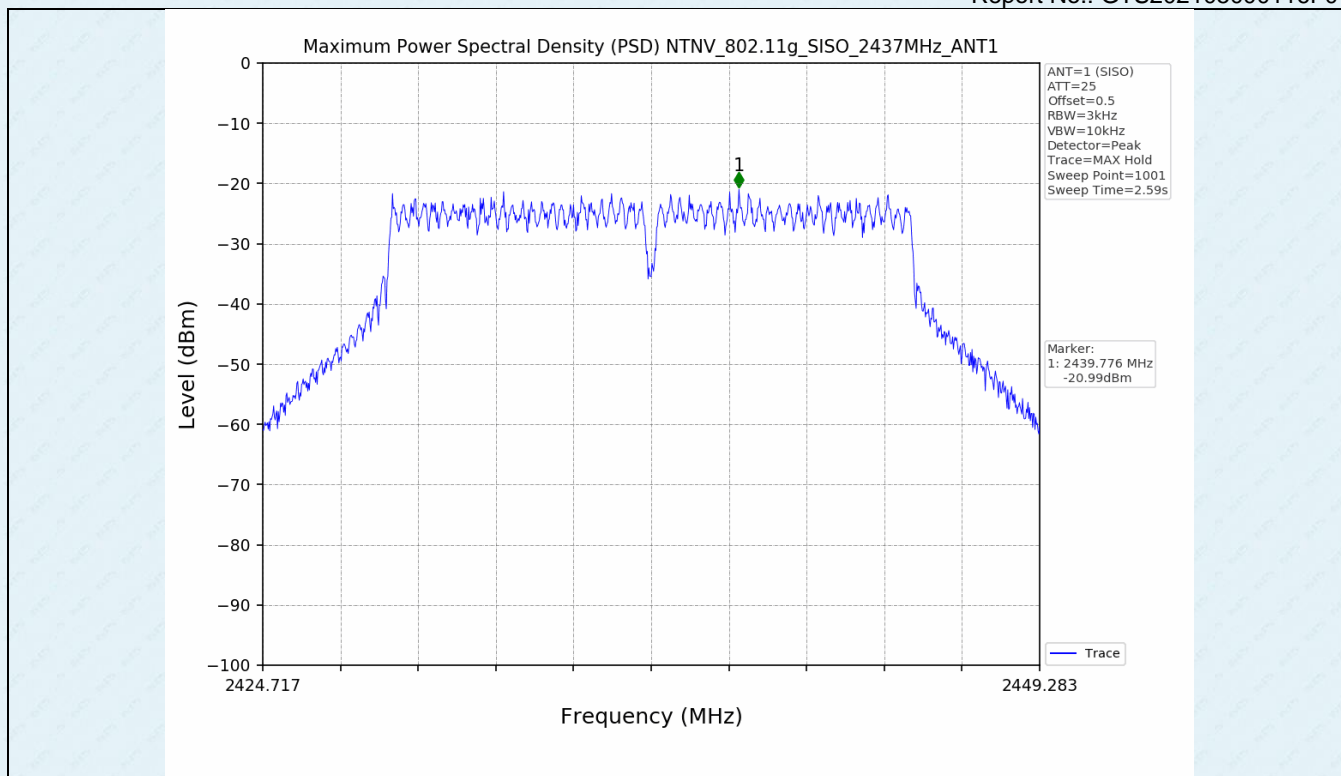

ANT 2:

. Unwanted Emissions in Non-restricted Frequency Bands

5.1 Test Result

Test Mode	Frequency (MHz)	TX Type	ANT No.	Spurious Conducted Emission (dBm)	Limits (dBm)	Verdict
802.11b	2412	SISO	1	Refer to test graph	-18.63	PASS
	2437	SISO	1	Refer to test graph	-18.63	PASS
	2462	SISO	1	Refer to test graph	-18.63	PASS
802.11g	2412	SISO	1	Refer to test graph	-24.87	PASS
	2437	SISO	1	Refer to test graph	-24.87	PASS
	2462	SISO	1	Refer to test graph	-24.87	PASS
802.11n(HT20)	2412	SISO	1	Refer to test graph	-24.87	PASS
	2437	SISO	1	Refer to test graph	-24.87	PASS
	2462	SISO	1	Refer to test graph	-24.87	PASS
802.11n(HT40)	2422	SISO	1	Refer to test graph	-28.43	PASS
	2437	SISO	1	Refer to test graph	-28.43	PASS
	2452	SISO	1	Refer to test graph	-28.43	PASS

Test Mode	Frequency (MHz)	TX Type	ANT No.	Spurious Conducted Emission (dBm)	Limits (dBm)	Verdict
802.11b	2412	SISO	2	Refer to test graph	-18.32	PASS
	2437	SISO	2	Refer to test graph	-18.32	PASS
	2462	SISO	2	Refer to test graph	-18.32	PASS
802.11g	2412	SISO	2	Refer to test graph	-24.89	PASS
	2437	SISO	2	Refer to test graph	-24.89	PASS
	2462	SISO	2	Refer to test graph	-24.89	PASS
802.11n(HT20)	2412	SISO	2	Refer to test graph	-24.84	PASS
	2437	SISO	2	Refer to test graph	-24.84	PASS
	2462	SISO	2	Refer to test graph	-24.84	PASS
802.11n(HT40)	2422	SISO	2	Refer to test graph	-28.43	PASS
	2437	SISO	2	Refer to test graph	-28.43	PASS
	2452	SISO	2	Refer to test graph	-28.43	PASS

5.2 Test Graph

ANT 1:

ANT 2: