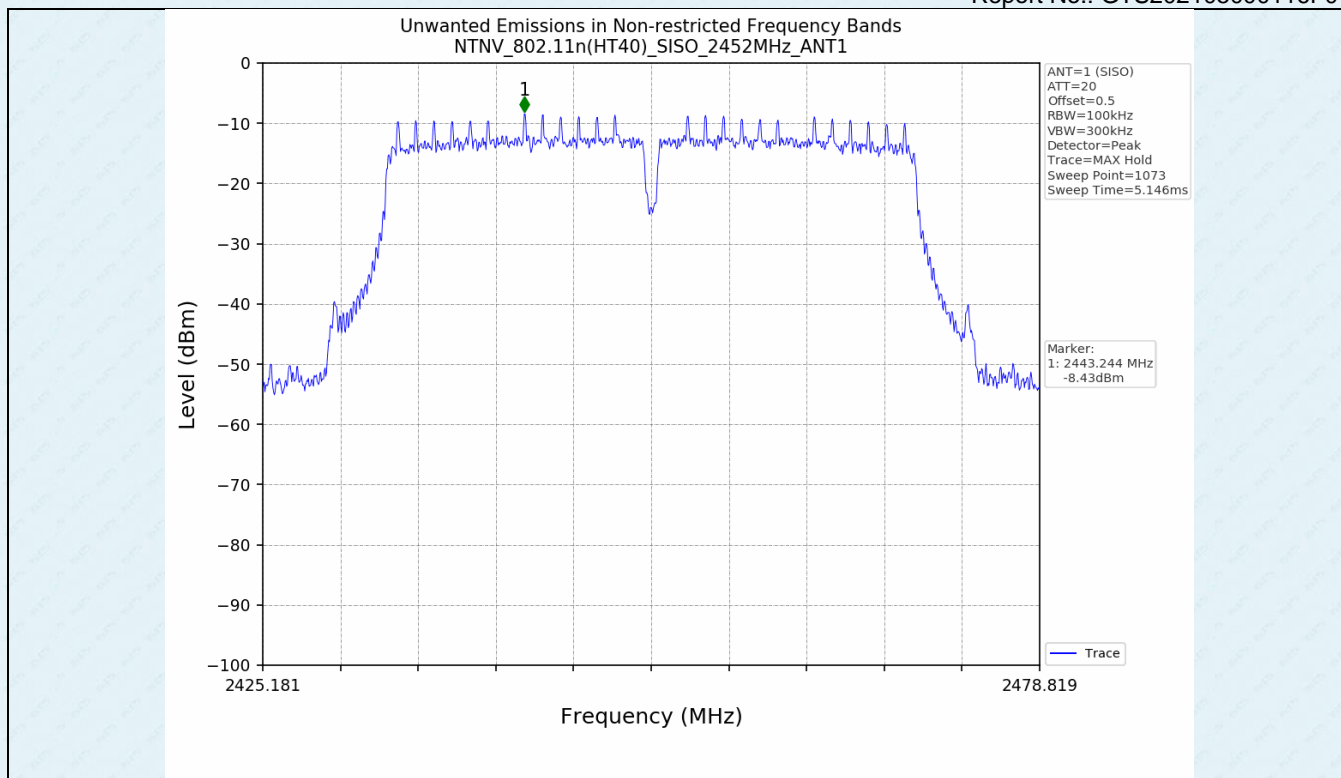

ANT 2:

. Unwanted Emissions in Non-restricted Frequency Bands

5.1 Test Result

Test Mode	Frequency (MHz)	TX Type	ANT No.	Spurious Conducted Emission (dBm)	Limits (dBm)	Verdict
802.11b	2412	SISO	1	Refer to test graph	-18.63	PASS
	2437	SISO	1	Refer to test graph	-18.63	PASS
	2462	SISO	1	Refer to test graph	-18.63	PASS
802.11g	2412	SISO	1	Refer to test graph	-24.87	PASS
	2437	SISO	1	Refer to test graph	-24.87	PASS
	2462	SISO	1	Refer to test graph	-24.87	PASS
802.11n(HT20)	2412	SISO	1	Refer to test graph	-24.87	PASS
	2437	SISO	1	Refer to test graph	-24.87	PASS
	2462	SISO	1	Refer to test graph	-24.87	PASS
802.11n(HT40)	2422	SISO	1	Refer to test graph	-28.43	PASS
	2437	SISO	1	Refer to test graph	-28.43	PASS
	2452	SISO	1	Refer to test graph	-28.43	PASS

Test Mode	Frequency (MHz)	TX Type	ANT No.	Spurious Conducted Emission (dBm)	Limits (dBm)	Verdict
802.11b	2412	SISO	2	Refer to test graph	-18.32	PASS
	2437	SISO	2	Refer to test graph	-18.32	PASS
	2462	SISO	2	Refer to test graph	-18.32	PASS
802.11g	2412	SISO	2	Refer to test graph	-24.89	PASS
	2437	SISO	2	Refer to test graph	-24.89	PASS
	2462	SISO	2	Refer to test graph	-24.89	PASS
802.11n(HT20)	2412	SISO	2	Refer to test graph	-24.84	PASS
	2437	SISO	2	Refer to test graph	-24.84	PASS
	2462	SISO	2	Refer to test graph	-24.84	PASS
802.11n(HT40)	2422	SISO	2	Refer to test graph	-28.43	PASS
	2437	SISO	2	Refer to test graph	-28.43	PASS
	2452	SISO	2	Refer to test graph	-28.43	PASS

5.2 Test Graph

ANT 1:

ANT 2: