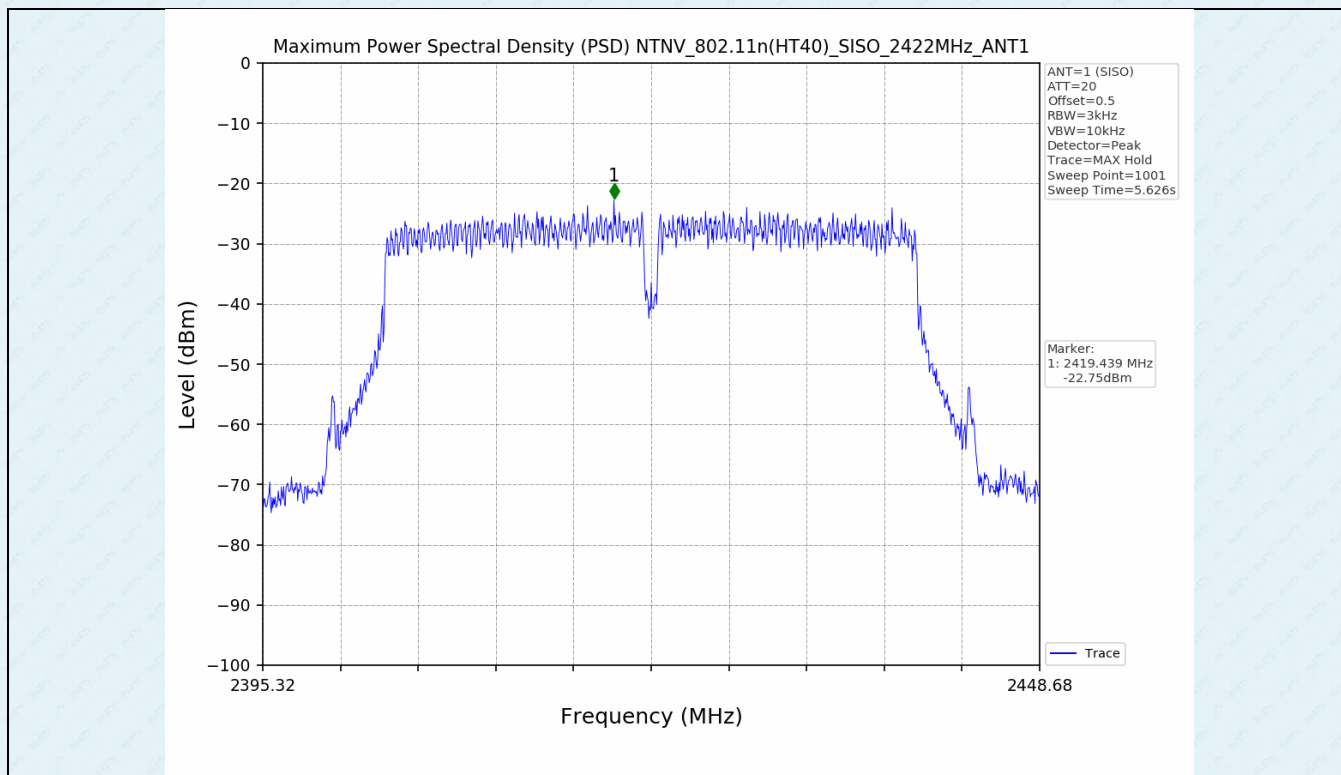

ANT 2:

. Unwanted Emissions in Non-restricted Frequency Bands

5.1 Test Result

Test Mode	Frequency (MHz)	TX Type	ANT No.	Spurious Conducted Emission (dBm)	Limits (dBm)	Verdict
802.11b	2412	SISO	1	Refer to test graph	-18.63	PASS
	2437	SISO	1	Refer to test graph	-18.63	PASS
	2462	SISO	1	Refer to test graph	-18.63	PASS
802.11g	2412	SISO	1	Refer to test graph	-24.87	PASS
	2437	SISO	1	Refer to test graph	-24.87	PASS
	2462	SISO	1	Refer to test graph	-24.87	PASS
802.11n(HT20)	2412	SISO	1	Refer to test graph	-24.87	PASS
	2437	SISO	1	Refer to test graph	-24.87	PASS
	2462	SISO	1	Refer to test graph	-24.87	PASS
802.11n(HT40)	2422	SISO	1	Refer to test graph	-28.43	PASS
	2437	SISO	1	Refer to test graph	-28.43	PASS
	2452	SISO	1	Refer to test graph	-28.43	PASS

Test Mode	Frequency (MHz)	TX Type	ANT No.	Spurious Conducted Emission (dBm)	Limits (dBm)	Verdict
802.11b	2412	SISO	2	Refer to test graph	-18.32	PASS
	2437	SISO	2	Refer to test graph	-18.32	PASS
	2462	SISO	2	Refer to test graph	-18.32	PASS
802.11g	2412	SISO	2	Refer to test graph	-24.89	PASS
	2437	SISO	2	Refer to test graph	-24.89	PASS
	2462	SISO	2	Refer to test graph	-24.89	PASS
802.11n(HT20)	2412	SISO	2	Refer to test graph	-24.84	PASS
	2437	SISO	2	Refer to test graph	-24.84	PASS
	2462	SISO	2	Refer to test graph	-24.84	PASS
802.11n(HT40)	2422	SISO	2	Refer to test graph	-28.43	PASS
	2437	SISO	2	Refer to test graph	-28.43	PASS
	2452	SISO	2	Refer to test graph	-28.43	PASS

5.2 Test Graph

ANT 1:

ANT 2: