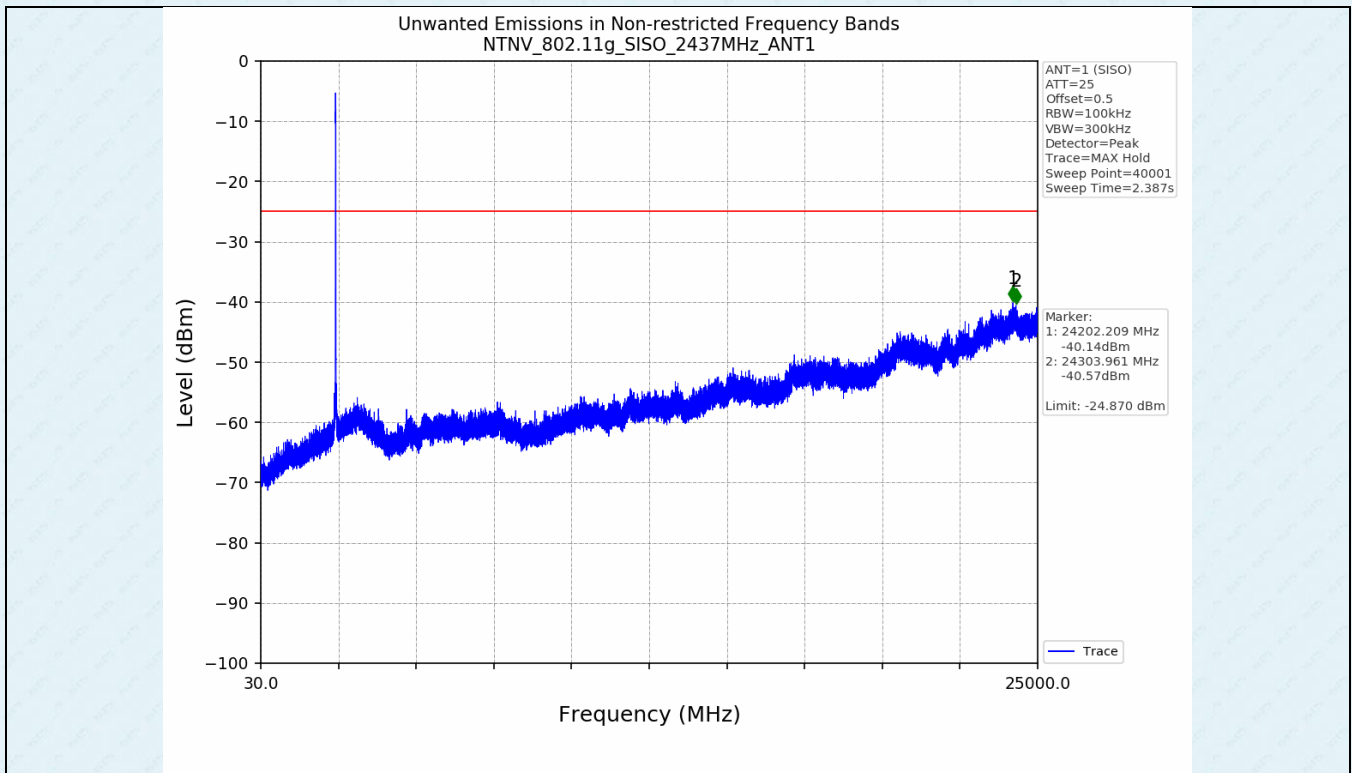

ANT 2:

. Unwanted Emissions in Non-restricted Frequency Bands

5.1 Test Result

Test Mode	Frequency (MHz)	TX Type	ANT No.	Spurious Conducted Emission (dBm)	Limits (dBm)	Verdict
802.11b	2412	SISO	1	Refer to test graph	-18.63	PASS
	2437	SISO	1	Refer to test graph	-18.63	PASS
	2462	SISO	1	Refer to test graph	-18.63	PASS
802.11g	2412	SISO	1	Refer to test graph	-24.87	PASS
	2437	SISO	1	Refer to test graph	-24.87	PASS
	2462	SISO	1	Refer to test graph	-24.87	PASS
802.11n(HT20)	2412	SISO	1	Refer to test graph	-24.87	PASS
	2437	SISO	1	Refer to test graph	-24.87	PASS
	2462	SISO	1	Refer to test graph	-24.87	PASS
802.11n(HT40)	2422	SISO	1	Refer to test graph	-28.43	PASS
	2437	SISO	1	Refer to test graph	-28.43	PASS
	2452	SISO	1	Refer to test graph	-28.43	PASS

Test Mode	Frequency (MHz)	TX Type	ANT No.	Spurious Conducted Emission (dBm)	Limits (dBm)	Verdict
802.11b	2412	SISO	2	Refer to test graph	-18.32	PASS
	2437	SISO	2	Refer to test graph	-18.32	PASS
	2462	SISO	2	Refer to test graph	-18.32	PASS
802.11g	2412	SISO	2	Refer to test graph	-24.89	PASS
	2437	SISO	2	Refer to test graph	-24.89	PASS
	2462	SISO	2	Refer to test graph	-24.89	PASS
802.11n(HT20)	2412	SISO	2	Refer to test graph	-24.84	PASS
	2437	SISO	2	Refer to test graph	-24.84	PASS
	2462	SISO	2	Refer to test graph	-24.84	PASS
802.11n(HT40)	2422	SISO	2	Refer to test graph	-28.43	PASS
	2437	SISO	2	Refer to test graph	-28.43	PASS
	2452	SISO	2	Refer to test graph	-28.43	PASS

5.2 Test Graph

ANT 1:

ANT 2: