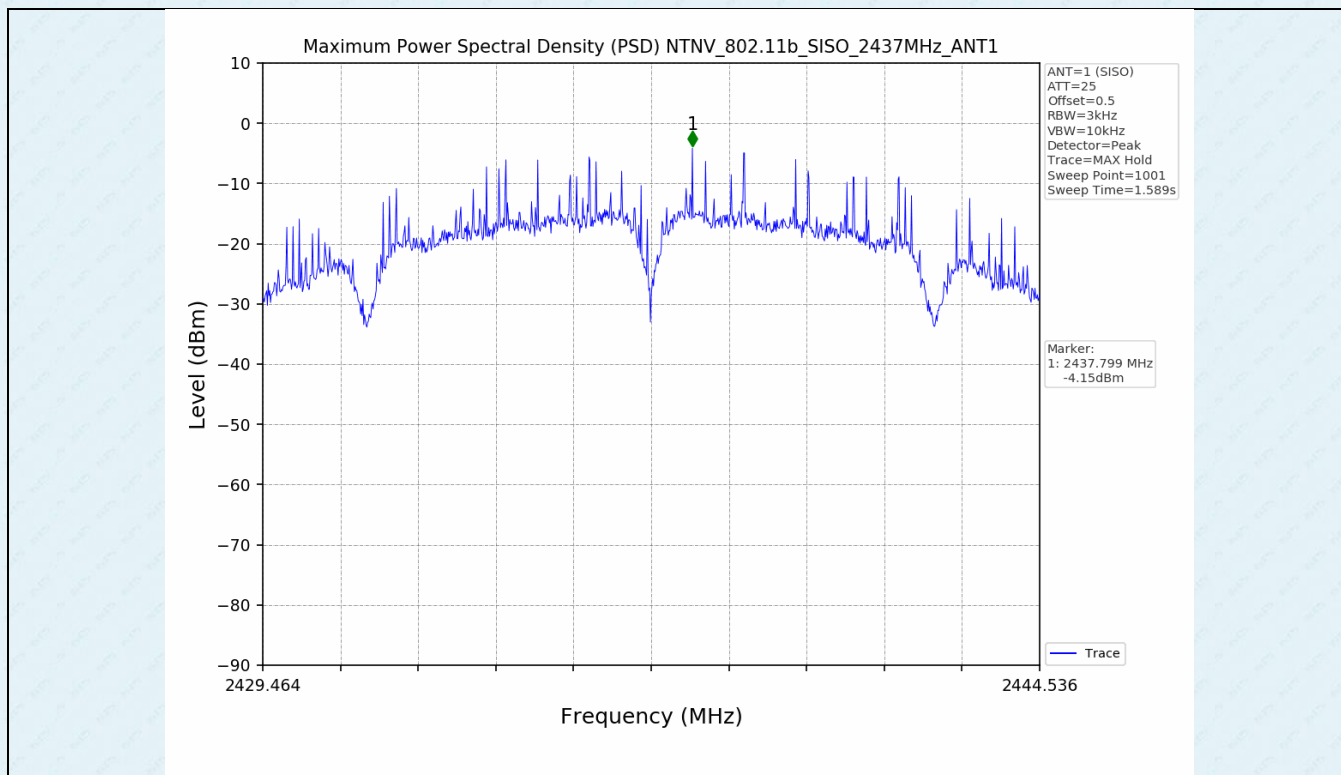

ANT 2:

. Unwanted Emissions in Non-restricted Frequency Bands

5.1 Test Result

Test Mode	Frequency (MHz)	TX Type	ANT No.	Spurious Conducted Emission (dBm)	Limits (dBm)	Verdict
802.11b	2412	SISO	1	Refer to test graph	-18.63	PASS
	2437	SISO	1	Refer to test graph	-18.63	PASS
	2462	SISO	1	Refer to test graph	-18.63	PASS
802.11g	2412	SISO	1	Refer to test graph	-24.87	PASS
	2437	SISO	1	Refer to test graph	-24.87	PASS
	2462	SISO	1	Refer to test graph	-24.87	PASS
802.11n(HT20)	2412	SISO	1	Refer to test graph	-24.87	PASS
	2437	SISO	1	Refer to test graph	-24.87	PASS
	2462	SISO	1	Refer to test graph	-24.87	PASS
802.11n(HT40)	2422	SISO	1	Refer to test graph	-28.43	PASS
	2437	SISO	1	Refer to test graph	-28.43	PASS
	2452	SISO	1	Refer to test graph	-28.43	PASS

Test Mode	Frequency (MHz)	TX Type	ANT No.	Spurious Conducted Emission (dBm)	Limits (dBm)	Verdict
802.11b	2412	SISO	2	Refer to test graph	-18.32	PASS
	2437	SISO	2	Refer to test graph	-18.32	PASS
	2462	SISO	2	Refer to test graph	-18.32	PASS
802.11g	2412	SISO	2	Refer to test graph	-24.89	PASS
	2437	SISO	2	Refer to test graph	-24.89	PASS
	2462	SISO	2	Refer to test graph	-24.89	PASS
802.11n(HT20)	2412	SISO	2	Refer to test graph	-24.84	PASS
	2437	SISO	2	Refer to test graph	-24.84	PASS
	2462	SISO	2	Refer to test graph	-24.84	PASS
802.11n(HT40)	2422	SISO	2	Refer to test graph	-28.43	PASS
	2437	SISO	2	Refer to test graph	-28.43	PASS
	2452	SISO	2	Refer to test graph	-28.43	PASS

5.2 Test Graph

ANT 1:

ANT 2: