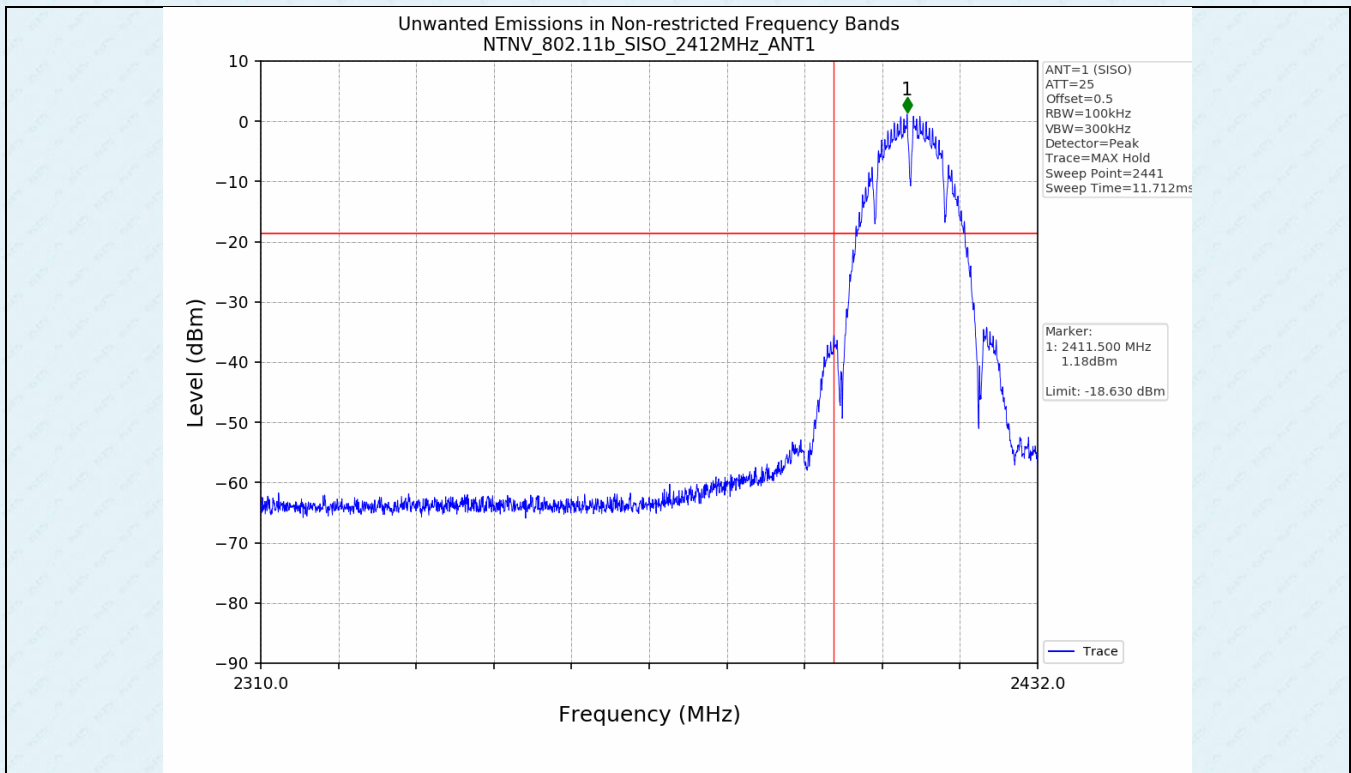

ANT 2:

. Unwanted Emissions in Non-restricted Frequency Bands

5.1 Test Result

Test Mode	Frequency (MHz)	TX Type	ANT No.	Spurious Conducted Emission (dBm)	Limits (dBm)	Verdict
802.11b	2412	SISO	1	Refer to test graph	-18.63	PASS
	2437	SISO	1	Refer to test graph	-18.63	PASS
	2462	SISO	1	Refer to test graph	-18.63	PASS
802.11g	2412	SISO	1	Refer to test graph	-24.87	PASS
	2437	SISO	1	Refer to test graph	-24.87	PASS
	2462	SISO	1	Refer to test graph	-24.87	PASS
802.11n(HT20)	2412	SISO	1	Refer to test graph	-24.87	PASS
	2437	SISO	1	Refer to test graph	-24.87	PASS
	2462	SISO	1	Refer to test graph	-24.87	PASS
802.11n(HT40)	2422	SISO	1	Refer to test graph	-28.43	PASS
	2437	SISO	1	Refer to test graph	-28.43	PASS
	2452	SISO	1	Refer to test graph	-28.43	PASS

Test Mode	Frequency (MHz)	TX Type	ANT No.	Spurious Conducted Emission (dBm)	Limits (dBm)	Verdict
802.11b	2412	SISO	2	Refer to test graph	-18.32	PASS
	2437	SISO	2	Refer to test graph	-18.32	PASS
	2462	SISO	2	Refer to test graph	-18.32	PASS
802.11g	2412	SISO	2	Refer to test graph	-24.89	PASS
	2437	SISO	2	Refer to test graph	-24.89	PASS
	2462	SISO	2	Refer to test graph	-24.89	PASS
802.11n(HT20)	2412	SISO	2	Refer to test graph	-24.84	PASS
	2437	SISO	2	Refer to test graph	-24.84	PASS
	2462	SISO	2	Refer to test graph	-24.84	PASS
802.11n(HT40)	2422	SISO	2	Refer to test graph	-28.43	PASS
	2437	SISO	2	Refer to test graph	-28.43	PASS
	2452	SISO	2	Refer to test graph	-28.43	PASS

5.2 Test Graph

ANT 1:

ANT 2: