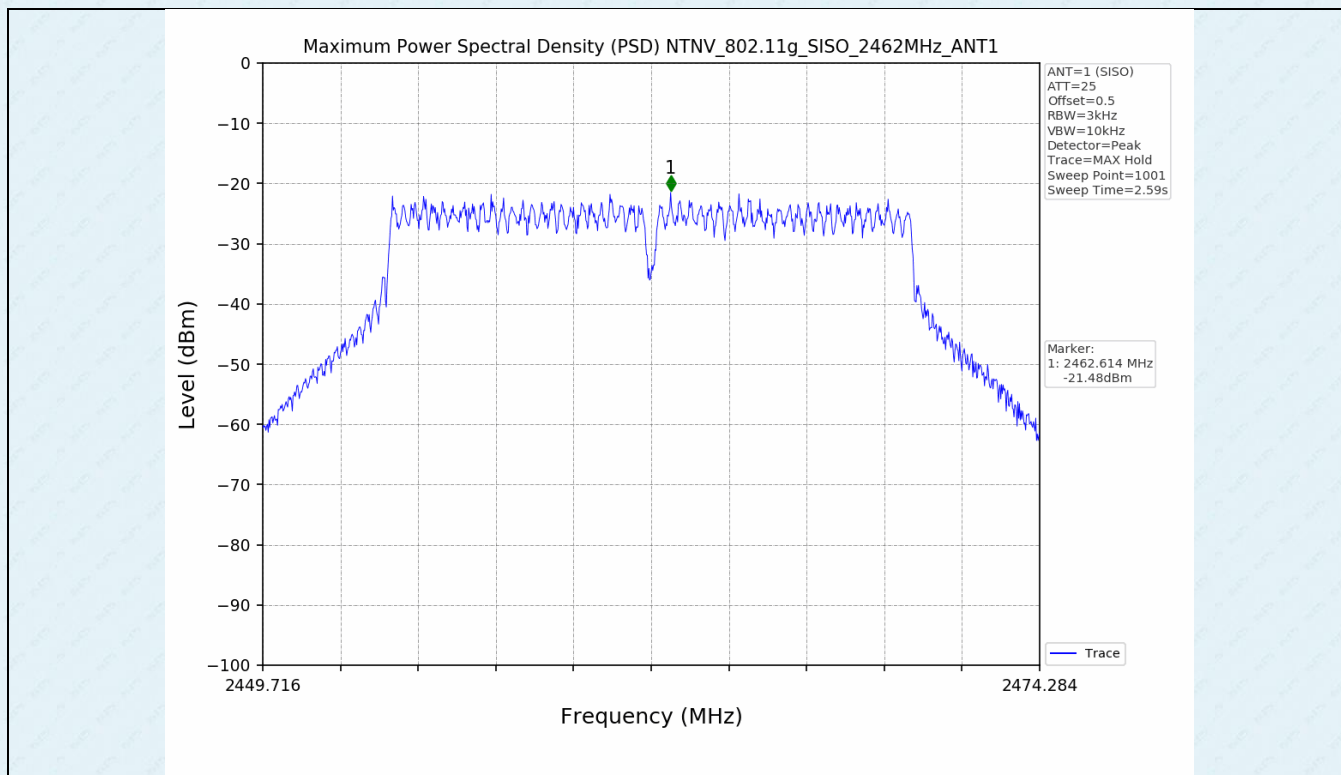

ANT 2:

. Unwanted Emissions in Non-restricted Frequency Bands

5.1 Test Result

Test Mode	Frequency (MHz)	TX Type	ANT No.	Spurious Conducted Emission (dBm)	Limits (dBm)	Verdict
802.11b	2412	SISO	1	Refer to test graph	-18.63	PASS
	2437	SISO	1	Refer to test graph	-18.63	PASS
	2462	SISO	1	Refer to test graph	-18.63	PASS
802.11g	2412	SISO	1	Refer to test graph	-24.87	PASS
	2437	SISO	1	Refer to test graph	-24.87	PASS
	2462	SISO	1	Refer to test graph	-24.87	PASS
802.11n(HT20)	2412	SISO	1	Refer to test graph	-24.87	PASS
	2437	SISO	1	Refer to test graph	-24.87	PASS
	2462	SISO	1	Refer to test graph	-24.87	PASS
802.11n(HT40)	2422	SISO	1	Refer to test graph	-28.43	PASS
	2437	SISO	1	Refer to test graph	-28.43	PASS
	2452	SISO	1	Refer to test graph	-28.43	PASS

Test Mode	Frequency (MHz)	TX Type	ANT No.	Spurious Conducted Emission (dBm)	Limits (dBm)	Verdict
802.11b	2412	SISO	2	Refer to test graph	-18.32	PASS
	2437	SISO	2	Refer to test graph	-18.32	PASS
	2462	SISO	2	Refer to test graph	-18.32	PASS
802.11g	2412	SISO	2	Refer to test graph	-24.89	PASS
	2437	SISO	2	Refer to test graph	-24.89	PASS
	2462	SISO	2	Refer to test graph	-24.89	PASS
802.11n(HT20)	2412	SISO	2	Refer to test graph	-24.84	PASS
	2437	SISO	2	Refer to test graph	-24.84	PASS
	2462	SISO	2	Refer to test graph	-24.84	PASS
802.11n(HT40)	2422	SISO	2	Refer to test graph	-28.43	PASS
	2437	SISO	2	Refer to test graph	-28.43	PASS
	2452	SISO	2	Refer to test graph	-28.43	PASS

5.2 Test Graph

ANT 1:

ANT 2: