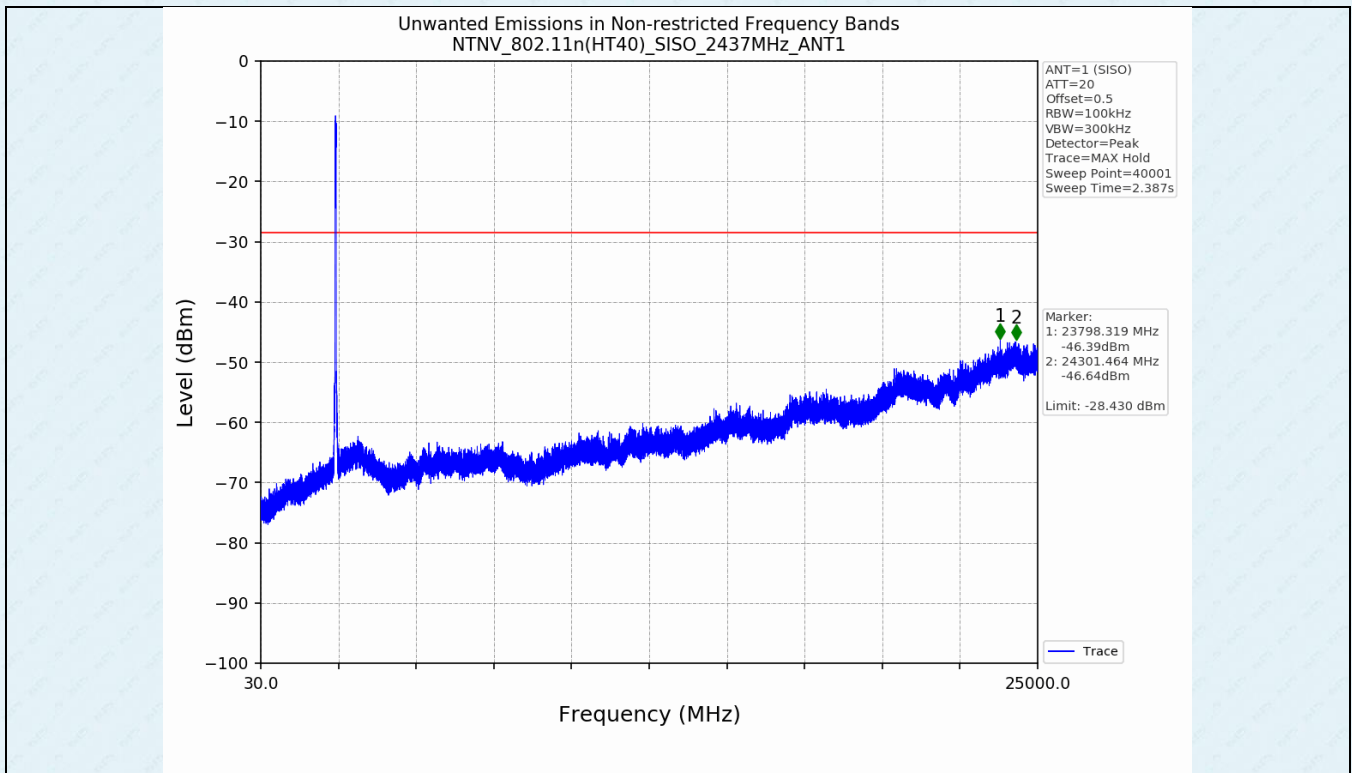

ANT 2:

. Unwanted Emissions in Non-restricted Frequency Bands

5.1 Test Result

Test Mode	Frequency (MHz)	TX Type	ANT No.	Spurious Conducted Emission (dBm)	Limits (dBm)	Verdict
802.11b	2412	SISO	1	Refer to test graph	-18.63	PASS
	2437	SISO	1	Refer to test graph	-18.63	PASS
	2462	SISO	1	Refer to test graph	-18.63	PASS
802.11g	2412	SISO	1	Refer to test graph	-24.87	PASS
	2437	SISO	1	Refer to test graph	-24.87	PASS
	2462	SISO	1	Refer to test graph	-24.87	PASS
802.11n(HT20)	2412	SISO	1	Refer to test graph	-24.87	PASS
	2437	SISO	1	Refer to test graph	-24.87	PASS
	2462	SISO	1	Refer to test graph	-24.87	PASS
802.11n(HT40)	2422	SISO	1	Refer to test graph	-28.43	PASS
	2437	SISO	1	Refer to test graph	-28.43	PASS
	2452	SISO	1	Refer to test graph	-28.43	PASS

Test Mode	Frequency (MHz)	TX Type	ANT No.	Spurious Conducted Emission (dBm)	Limits (dBm)	Verdict
802.11b	2412	SISO	2	Refer to test graph	-18.32	PASS
	2437	SISO	2	Refer to test graph	-18.32	PASS
	2462	SISO	2	Refer to test graph	-18.32	PASS
802.11g	2412	SISO	2	Refer to test graph	-24.89	PASS
	2437	SISO	2	Refer to test graph	-24.89	PASS
	2462	SISO	2	Refer to test graph	-24.89	PASS
802.11n(HT20)	2412	SISO	2	Refer to test graph	-24.84	PASS
	2437	SISO	2	Refer to test graph	-24.84	PASS
	2462	SISO	2	Refer to test graph	-24.84	PASS
802.11n(HT40)	2422	SISO	2	Refer to test graph	-28.43	PASS
	2437	SISO	2	Refer to test graph	-28.43	PASS
	2452	SISO	2	Refer to test graph	-28.43	PASS

5.2 Test Graph

ANT 1:

ANT 2: