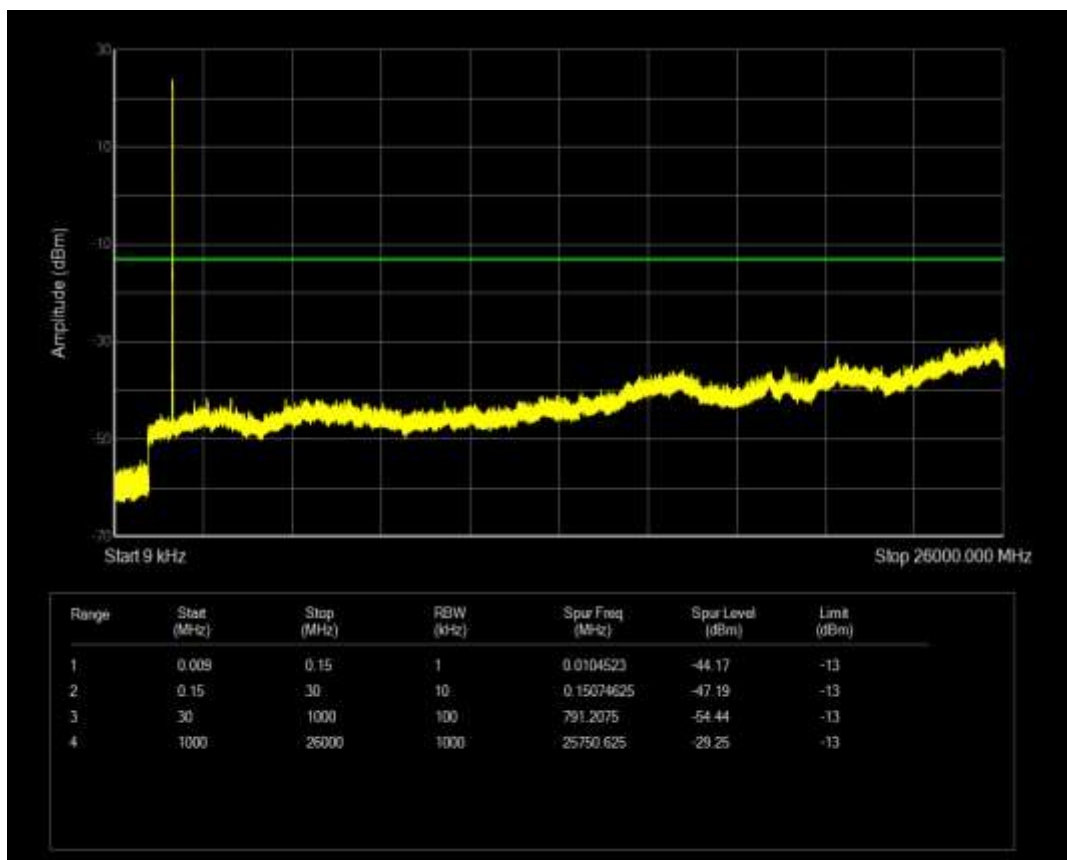

Band66 QAM16 BW=5MHz Channel=131997 RB Size=25 Position=#0

Band66 QPSK BW=5MHz Channel=132647 RB Size=25 Position=#0