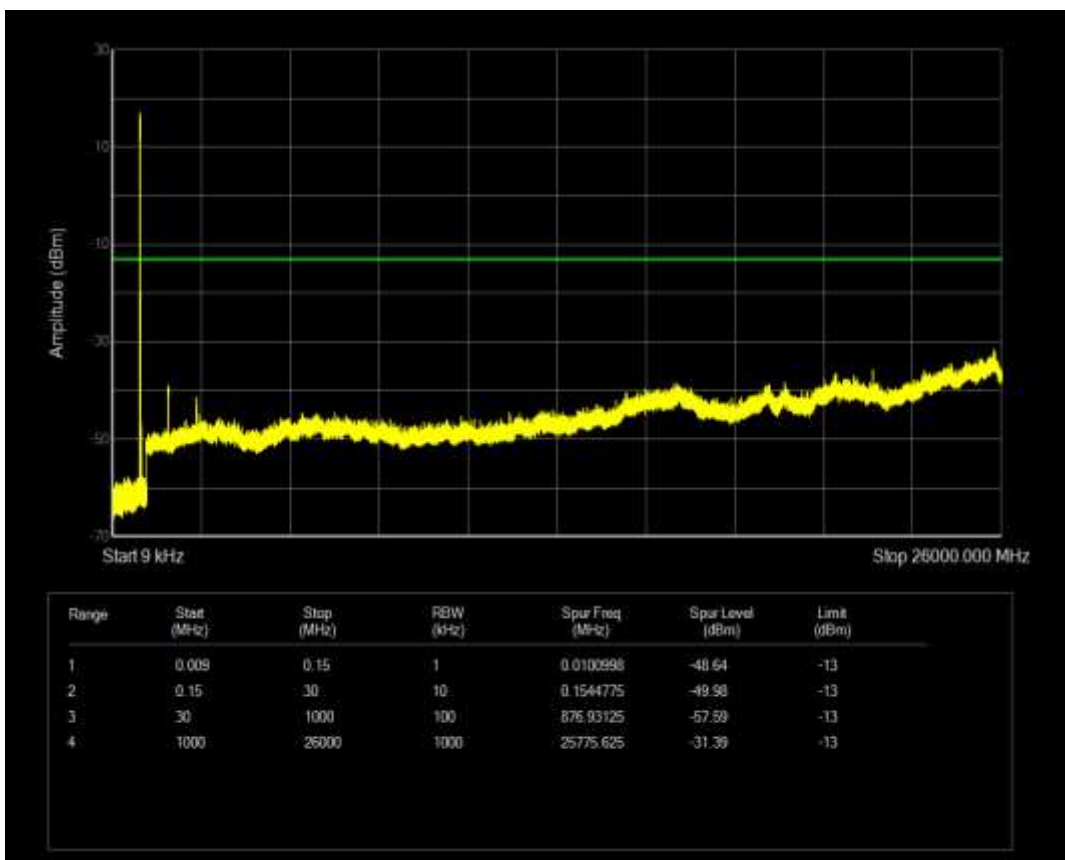

Band5 QPSK BW=3MHz Channel=20415 RB Size=15 Position=#0

Band5 QAM16 BW=1.4MHz Channel=20643 RB Size=6 Position=#0

Band5 QAM16 BW=3MHz Channel=20415 RB Size=15 Position=#0

Band5 QPSK BW=3MHz Channel=20635 RB Size=15 Position=#0

Band5 QAM16 BW=3MHz Channel=20635 RB Size=15 Position=#0

Band5 QAM16 BW=5MHz Channel=20425 RB Size=25 Position=#0

Band5 QPSK BW=5MHz Channel=20425 RB Size=25 Position=#0

Band5 QPSK BW=5MHz Channel=20625 RB Size=25 Position=#0