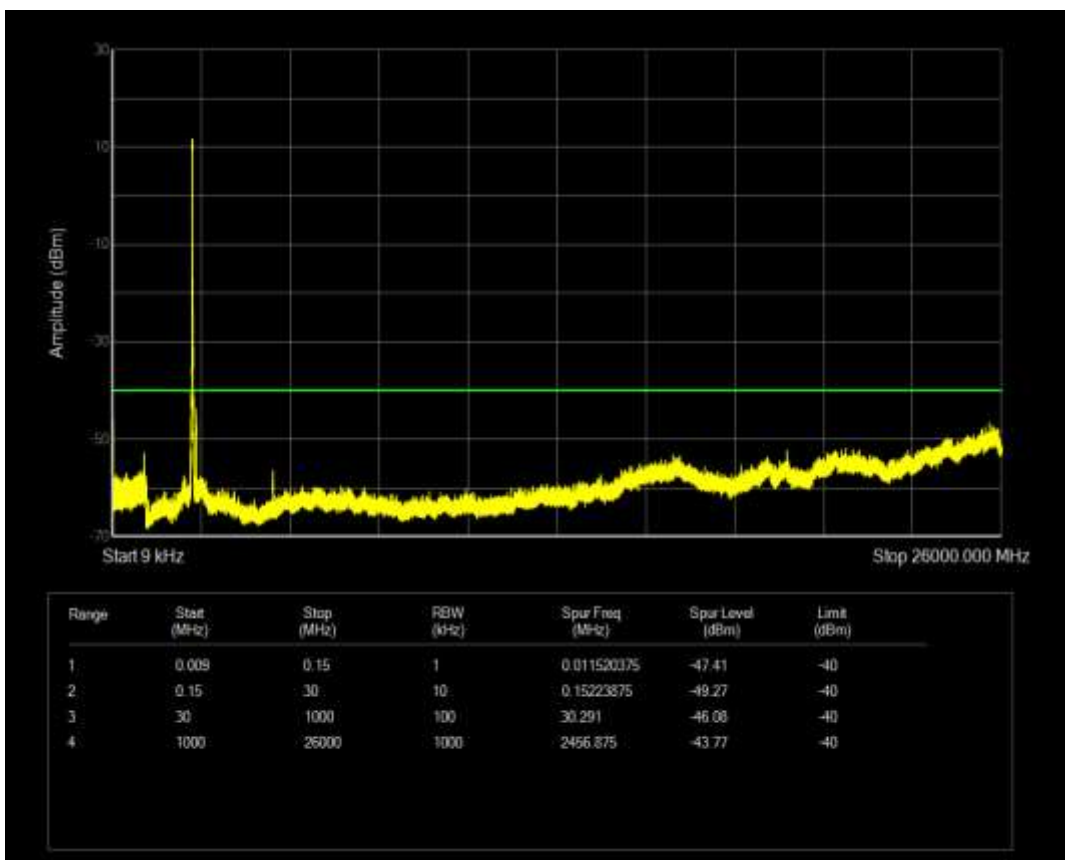

Band4 QPSK BW=20MHz Channel=20300 RB Size=100 Position=#0

Band40a QPSK BW=5MHz Channel=38725 RB Size=25 Position=#0

Band40a QAM16 BW=5MHz Channel=38725 RB Size=25 Position=#0

Band40a QPSK BW=5MHz Channel=38775 RB Size=25 Position=#0

Band40a QAM16 BW=5MHz Channel=38775 RB Size=25 Position=#0

Band40a QPSK BW=10MHz Channel=38750 RB Size=50 Position=#0

Band40b QPSK BW=5MHz Channel=39175 RB Size=25 Position=#0

Band40b QAM16 BW=5MHz Channel=39175 RB Size=25 Position=#0

Band40b QPSK BW=5MHz Channel=39225 RB Size=25 Position=#0

Band40b QAM16 BW=5MHz Channel=39225 RB Size=25 Position=#0

Band40b QPSK BW=10MHz Channel=39200 RB Size=50 Position=#0

Band41 QPSK BW=5MHz Channel=39675 RB Size=25 Position=#0