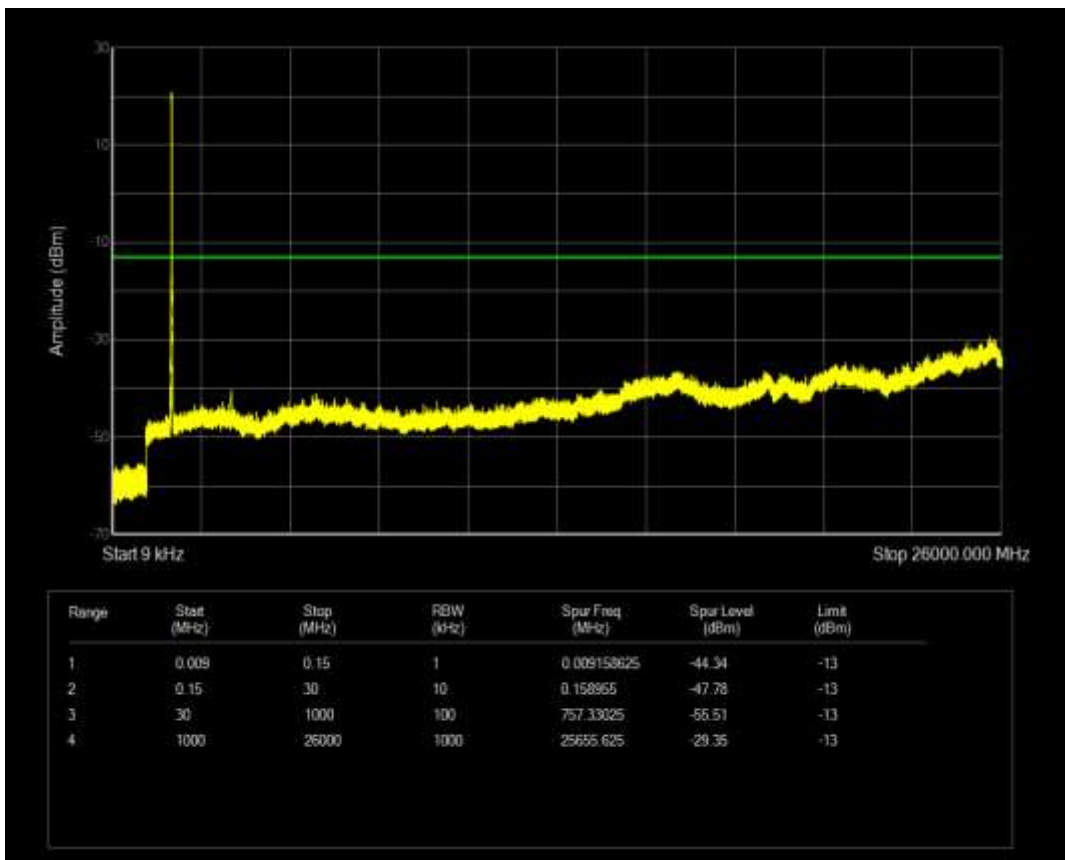

Band4 QAM16 BW=5MHz Channel=19975 RB Size=25 Position=#0

Band4 QPSK BW=5MHz Channel=20375 RB Size=25 Position=#0

Band4 QAM16 BW=5MHz Channel=20375 RB Size=25 Position=#0

Band4 QPSK BW=10MHz Channel=20000 RB Size=50 Position=#0

Band4 QPSK BW=10MHz Channel=20350 RB Size=50 Position=#0

Band4 QPSK BW=15MHz Channel=20025 RB Size=75 Position=#0

Band4 QPSK BW=15MHz Channel=20325 RB Size=75 Position=#0

Band4 QPSK BW=20MHz Channel=20050 RB Size=100 Position=#0