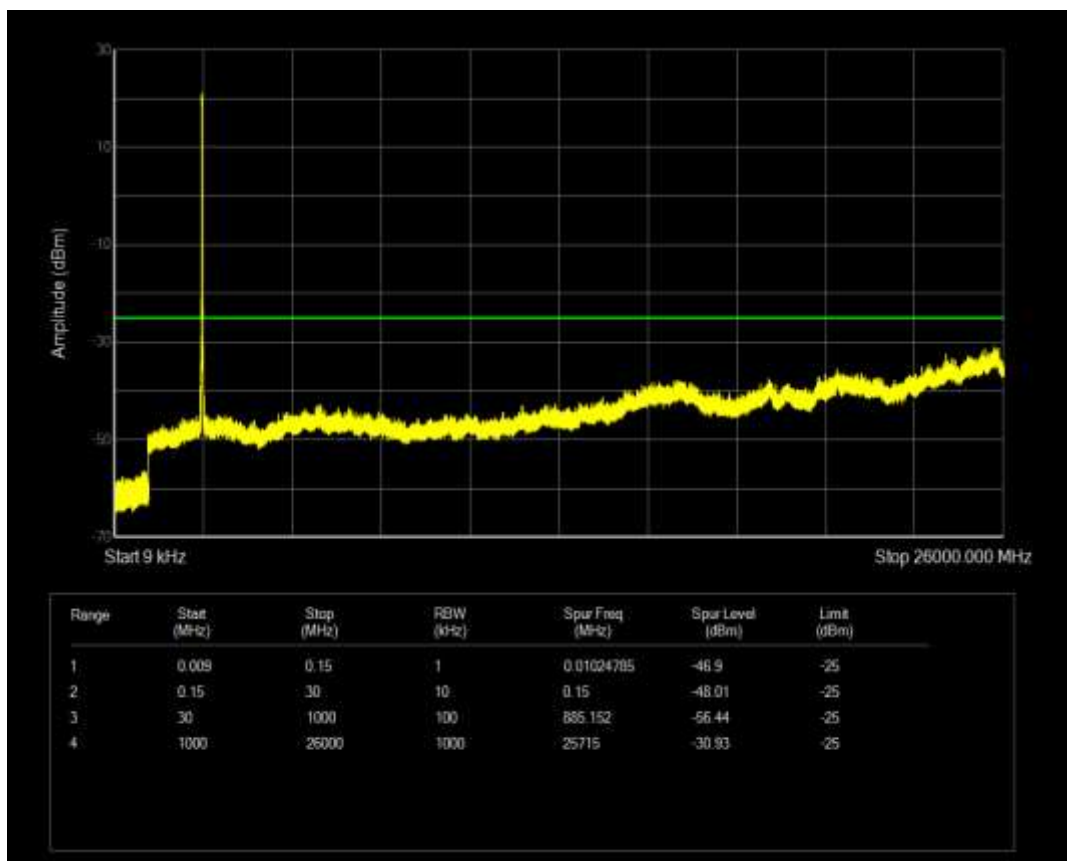

Band2 QPSK BW=20MHz Channel=19100 RB Size=100 Position=#0

Band38 QPSK BW=5MHz Channel=37775 RB Size=25 Position=#0

Band38 QAM16 BW=5MHz Channel=37775 RB Size=25 Position=#0

Band38 QPSK BW=5MHz Channel=38225 RB Size=25 Position=#0

Band38 QAM16 BW=5MHz Channel=38225 RB Size=25 Position=#0

Band38 QPSK BW=10MHz Channel=37800 RB Size=50 Position=#0

Band38 QPSK BW=10MHz Channel=38200 RB Size=50 Position=#0

Band38 QPSK BW=15MHz Channel=37825 RB Size=75 Position=#0