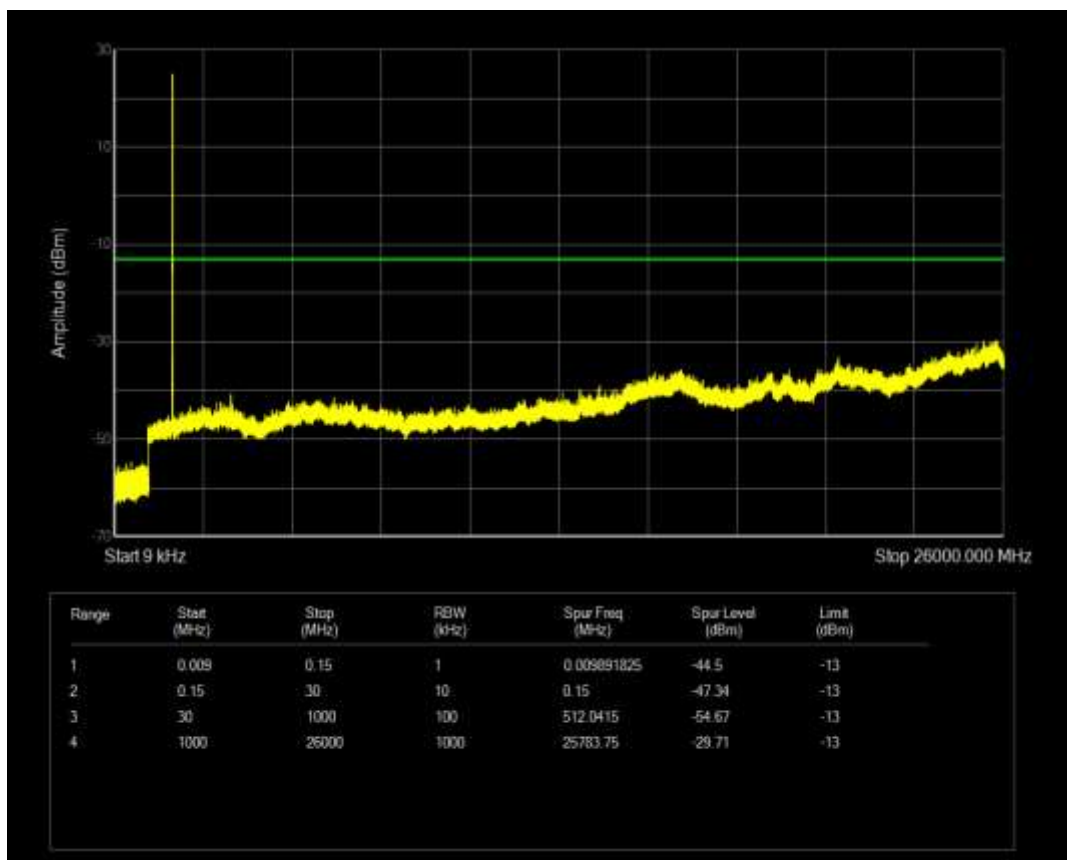

Band38 QPSK BW=15MHz Channel=38175 RB Size=75 Position=#0

Band38 QPSK BW=20MHz Channel=37850 RB Size=100 Position=#0

Band38 QPSK BW=20MHz Channel=38150 RB Size=100 Position=#0

Band4 QPSK BW=1.4MHz Channel=19957 RB Size=6 Position=#0

Band4 QAM16 BW=1.4MHz Channel=19957 RB Size=6 Position=#0

Band4 QPSK BW=1.4MHz Channel=20393 RB Size=6 Position=#0

Band4 QAM16 BW=1.4MHz Channel=20393 RB Size=6 Position=#0

Band4 QPSK BW=3MHz Channel=19965 RB Size=15 Position=#0

Band4 QAM16 BW=3MHz Channel=19965 RB Size=15 Position=#0

Band4 QPSK BW=3MHz Channel=20385 RB Size=15 Position=#0

Band4 QAM16 BW=3MHz Channel=20385 RB Size=15 Position=#0

Band4 QPSK BW=5MHz Channel=19975 RB Size=25 Position=#0