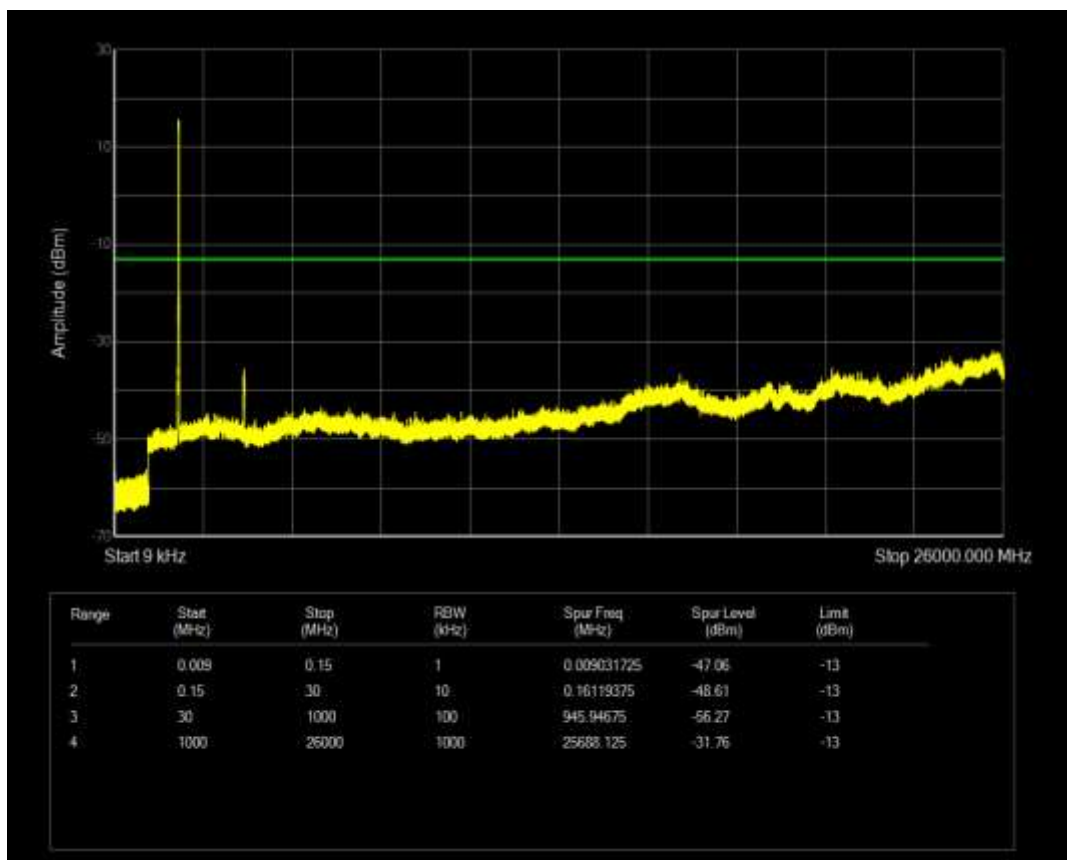

Band2 QPSK BW=20MHz Channel=19100 RB Size=100 Position=#0

Band38 QPSK BW=5MHz Channel=37775 RB Size=25 Position=#0

Band38 QAM16 BW=5MHz Channel=37775 RB Size=25 Position=#0

Band38 QPSK BW=5MHz Channel=38225 RB Size=25 Position=#0

Band38 QAM16 BW=5MHz Channel=38225 RB Size=25 Position=#0

Band38 QPSK BW=10MHz Channel=37800 RB Size=50 Position=#0

Band38 QPSK BW=10MHz Channel=38200 RB Size=50 Position=#0

Band38 QPSK BW=15MHz Channel=37825 RB Size=75 Position=#0