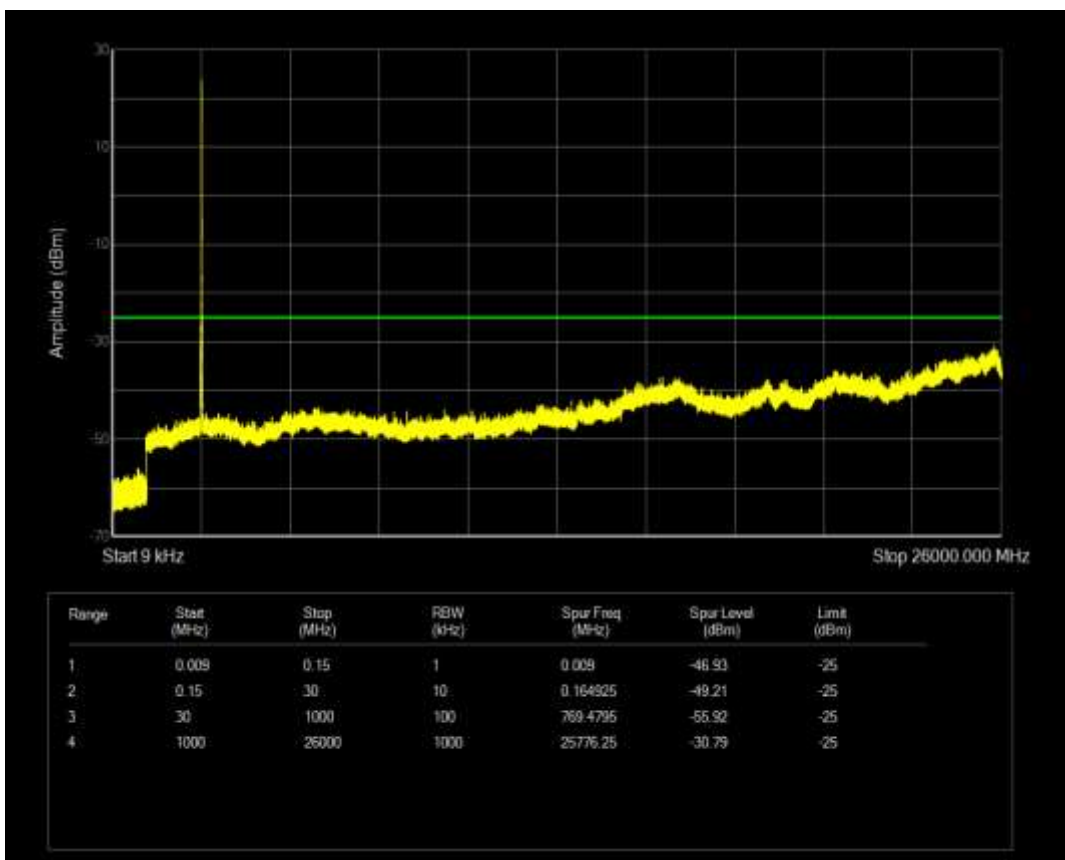

Band2 QPSK BW=20MHz Channel=19100 RB Size=100 Position=#0

Band38 QPSK BW=5MHz Channel=37775 RB Size=25 Position=#0

Band38 QAM16 BW=5MHz Channel=37775 RB Size=25 Position=#0

Band38 QPSK BW=5MHz Channel=38225 RB Size=25 Position=#0

Band38 QAM16 BW=5MHz Channel=38225 RB Size=25 Position=#0

Band38 QPSK BW=10MHz Channel=37800 RB Size=50 Position=#0

Band38 QPSK BW=10MHz Channel=38200 RB Size=50 Position=#0

Band38 QPSK BW=15MHz Channel=37825 RB Size=75 Position=#0