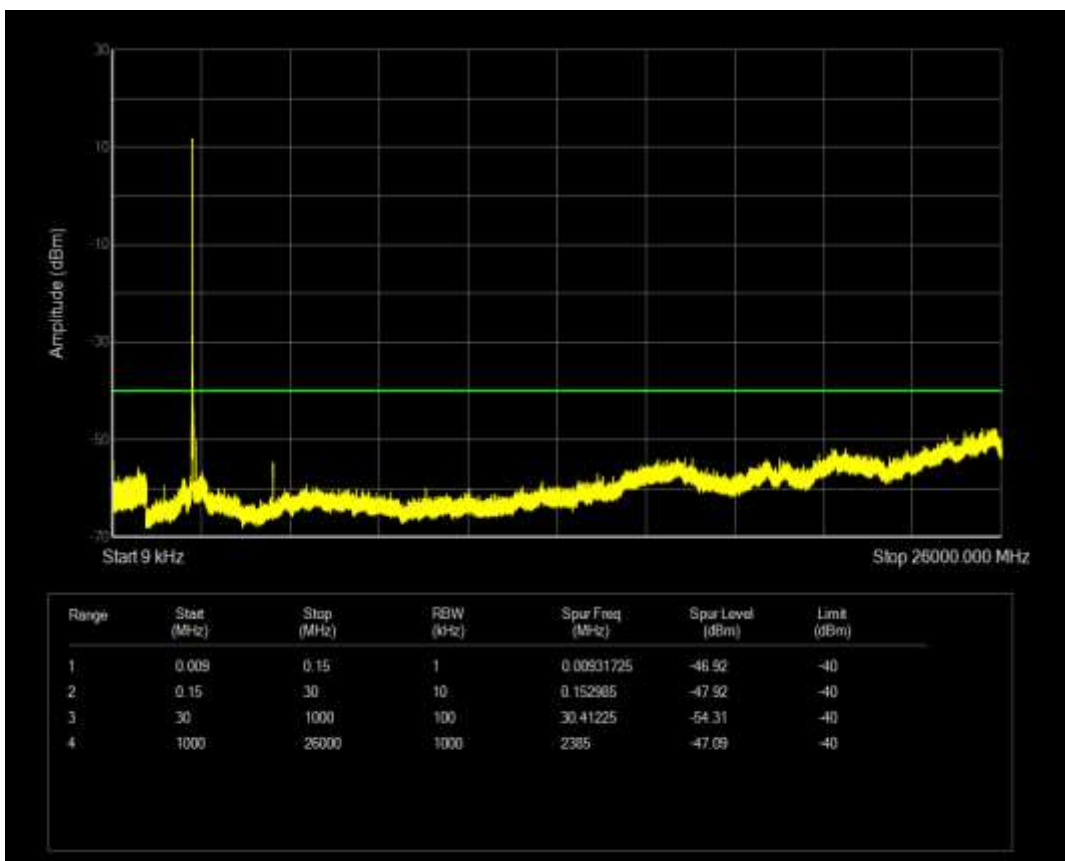

Band4 QPSK BW=20MHz Channel=20300 RB Size=100 Position=#0

Band40a QPSK BW=5MHz Channel=38725 RB Size=25 Position=#0

Band40a QAM16 BW=5MHz Channel=38725 RB Size=25 Position=#0

Band40a QPSK BW=5MHz Channel=38775 RB Size=25 Position=#0

Band40a QAM16 BW=5MHz Channel=38775 RB Size=25 Position=#0

Band40a QPSK BW=10MHz Channel=38750 RB Size=50 Position=#0

Band40b QPSK BW=5MHz Channel=39175 RB Size=25 Position=#0

Band40b QAM16 BW=5MHz Channel=39175 RB Size=25 Position=#0

Band40b QPSK BW=5MHz Channel=39225 RB Size=25 Position=#0

Band40b QAM16 BW=5MHz Channel=39225 RB Size=25 Position=#0

Band40b QPSK BW=10MHz Channel=39200 RB Size=50 Position=#0

Band41 QPSK BW=5MHz Channel=39675 RB Size=25 Position=#0