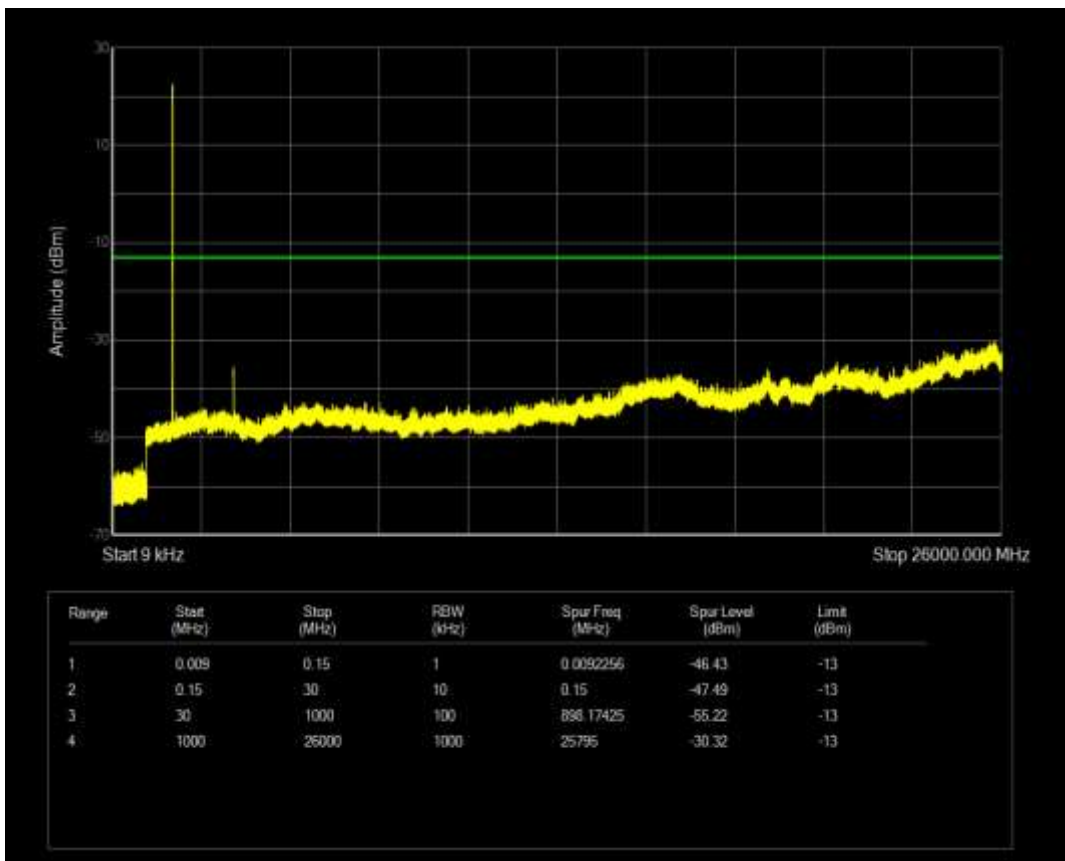

Band66 QPSK BW=3MHz Channel=132657 RB Size=15 Position=#0

Band66 QAM16 BW=3MHz Channel=132657 RB Size=15 Position=#0