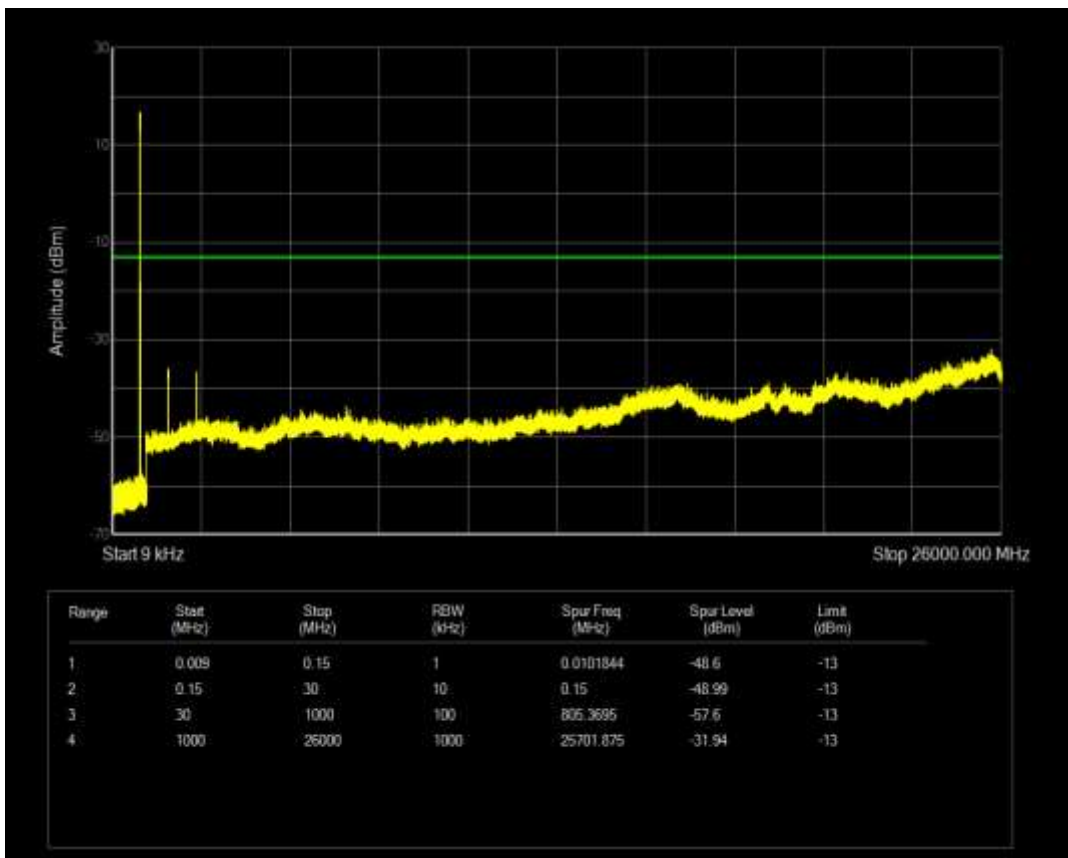

Band41 QPSK BW=20MHz Channel=41490 RB Size=100 Position=#0

Band5 QPSK BW=1.4MHz Channel=20407 RB Size=6 Position=#0

Band5 QAM16 BW=1.4MHz Channel=20407 RB Size=6 Position=#0

Band5 QPSK BW=1.4MHz Channel=20643 RB Size=6 Position=#0

Band5 QPSK BW=3MHz Channel=20415 RB Size=15 Position=#0

Band5 QAM16 BW=1.4MHz Channel=20643 RB Size=6 Position=#0

Band5 QAM16 BW=3MHz Channel=20415 RB Size=15 Position=#0

Band5 QPSK BW=3MHz Channel=20635 RB Size=15 Position=#0