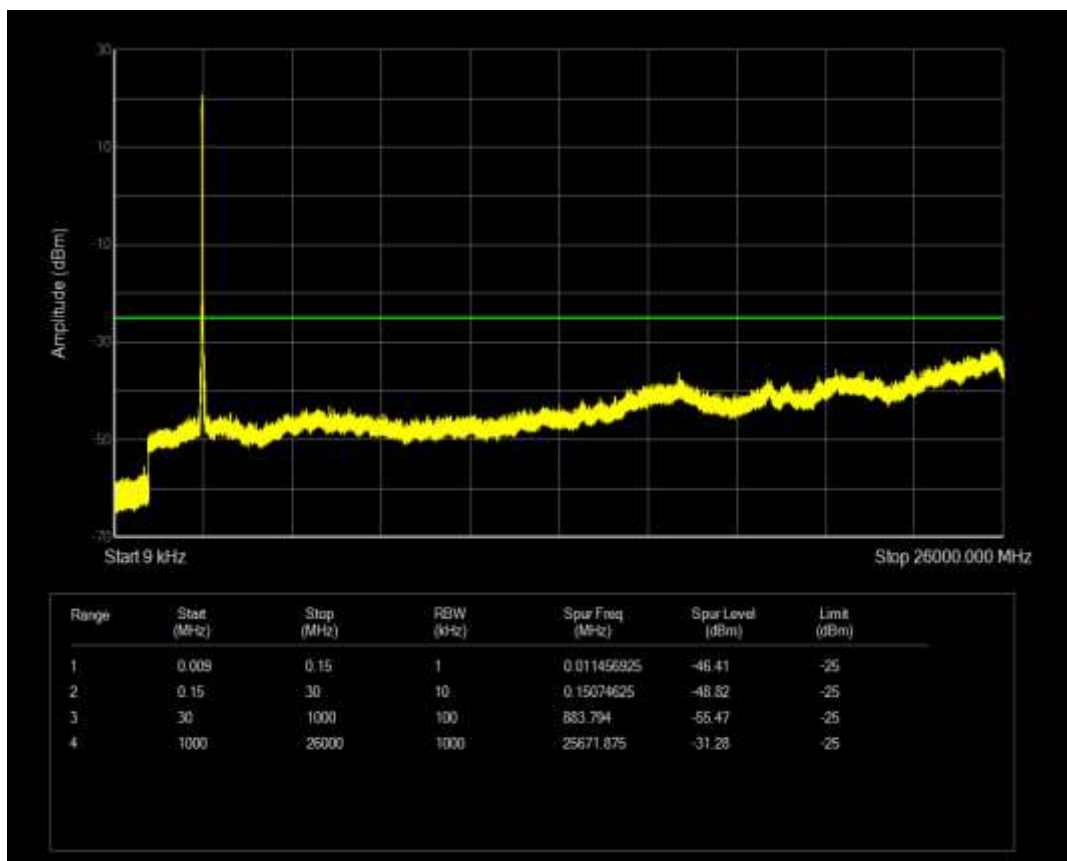

Band2 QPSK BW=20MHz Channel=19100 RB Size=100 Position=#0

Band38 QPSK BW=5MHz Channel=37775 RB Size=25 Position=#0

Band38 QAM16 BW=5MHz Channel=37775 RB Size=25 Position=#0

Band38 QPSK BW=5MHz Channel=38225 RB Size=25 Position=#0

Band38 QAM16 BW=5MHz Channel=38225 RB Size=25 Position=#0

Band38 QPSK BW=10MHz Channel=37800 RB Size=50 Position=#0

Band38 QPSK BW=10MHz Channel=38200 RB Size=50 Position=#0

Band38 QPSK BW=15MHz Channel=37825 RB Size=75 Position=#0

Band38 QPSK BW=15MHz Channel=38175 RB Size=75 Position=#0

Band38 QPSK BW=20MHz Channel=37850 RB Size=100 Position=#0

Band38 QPSK BW=20MHz Channel=38150 RB Size=100 Position=#0

Band4 QPSK BW=1.4MHz Channel=19957 RB Size=6 Position=#0