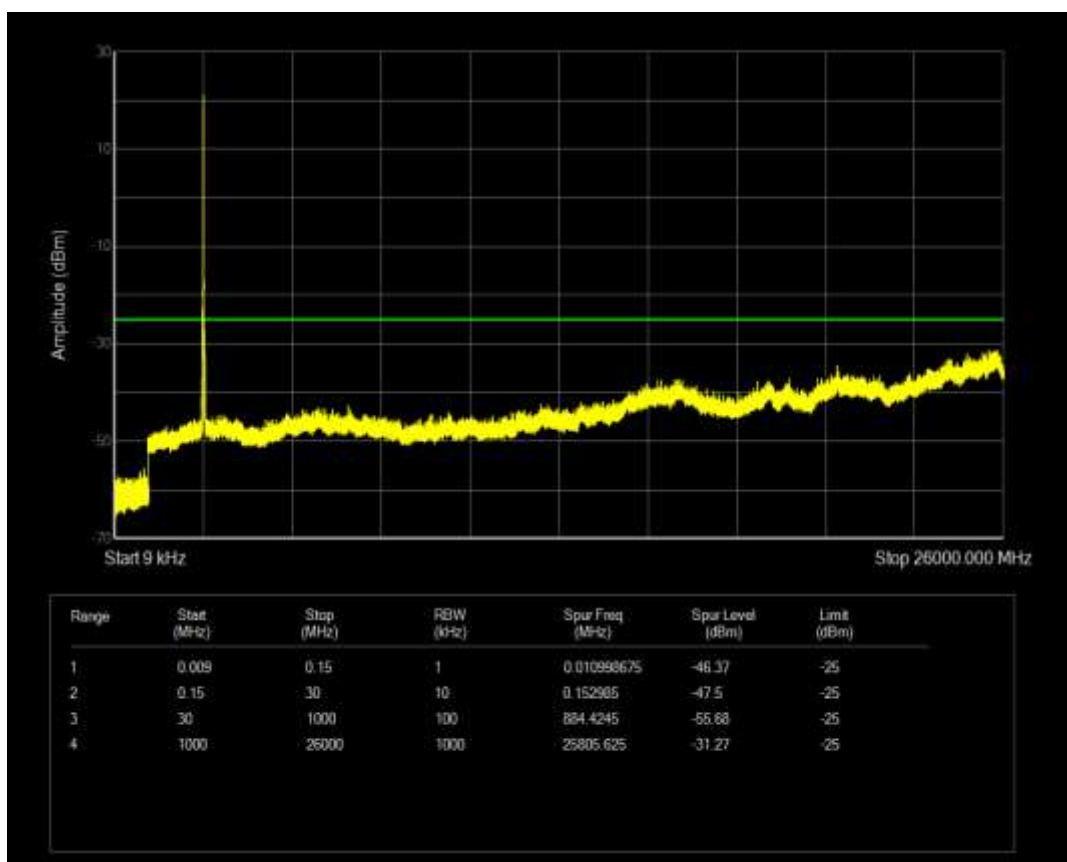

Band2 QPSK BW=20MHz Channel=19100 RB Size=100 Position=#0

Band38 QPSK BW=5MHz Channel=37775 RB Size=25 Position=#0

Band38 QAM16 BW=5MHz Channel=37775 RB Size=25 Position=#0

Band38 QPSK BW=5MHz Channel=38225 RB Size=25 Position=#0

Band38 QAM16 BW=5MHz Channel=38225 RB Size=25 Position=#0

Band38 QPSK BW=10MHz Channel=37800 RB Size=50 Position=#0

Band38 QPSK BW=10MHz Channel=38200 RB Size=50 Position=#0

Band38 QPSK BW=15MHz Channel=37825 RB Size=75 Position=#0