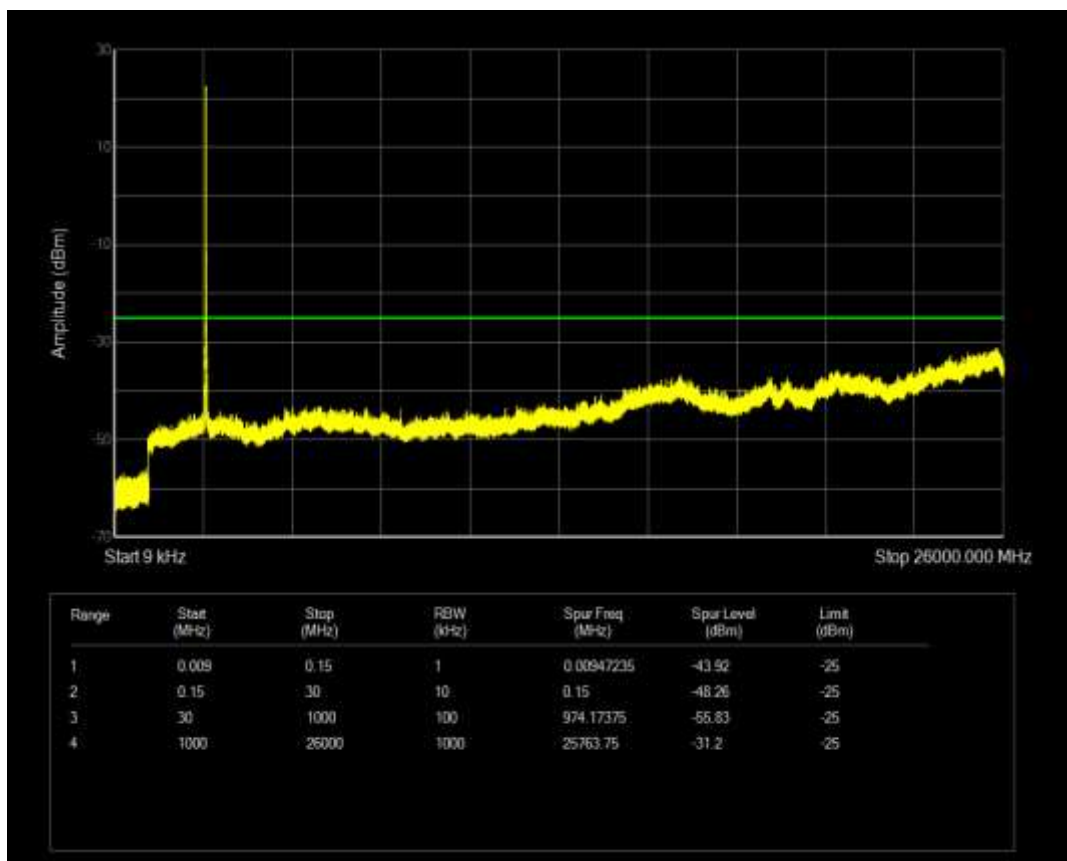

Band41 QPSK BW=5MHz Channel=41565 RB Size=25 Position=#0

Band41 QAM16 BW=5MHz Channel=41565 RB Size=25 Position=#0