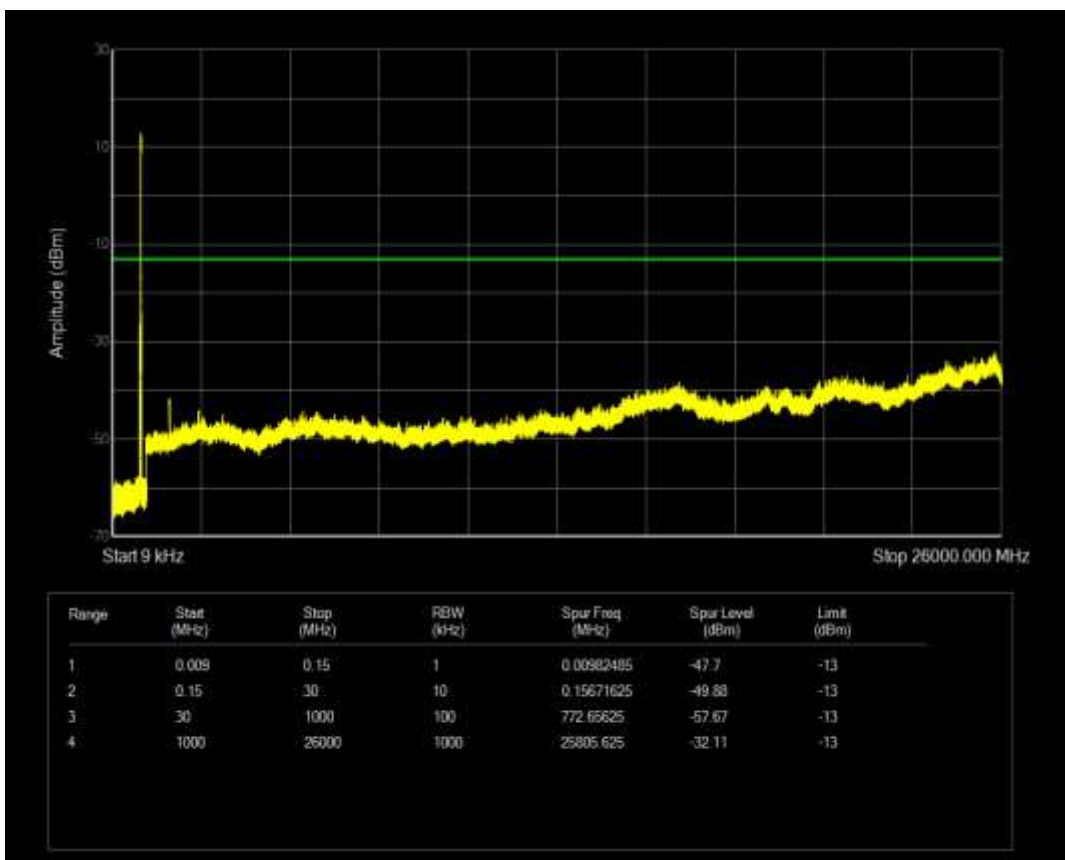

Band5 QAM16 BW=3MHz Channel=20635 RB Size=15 Position=#0

Band5 QAM16 BW=5MHz Channel=20425 RB Size=25 Position=#0

Band5 QPSK BW=5MHz Channel=20425 RB Size=25 Position=#0

Band5 QPSK BW=5MHz Channel=20625 RB Size=25 Position=#0

Band5 QPSK BW=10MHz Channel=20450 RB Size=50 Position=#0

Band5 QAM16 BW=5MHz Channel=20625 RB Size=25 Position=#0

Band5 QPSK BW=10MHz Channel=20600 RB Size=50 Position=#0

Band66 QPSK BW=1.4MHz Channel=131979 RB Size=6 Position=#0