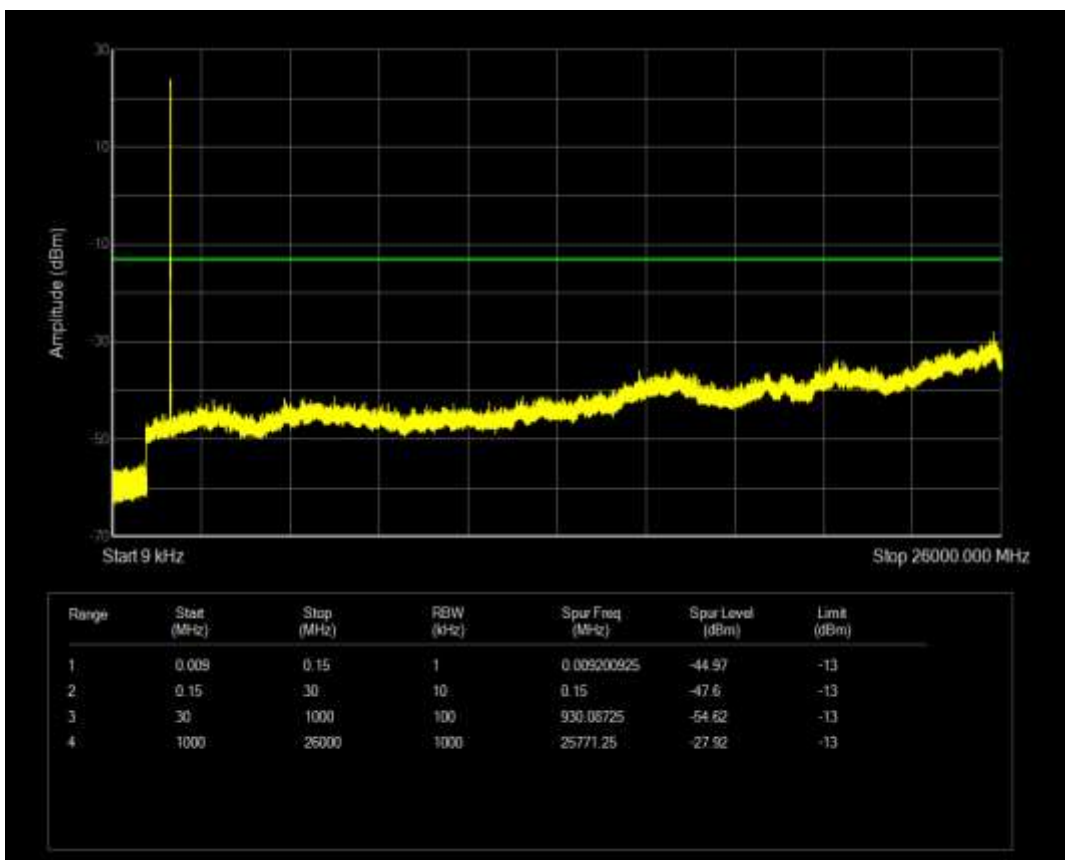

Band4 QAM16 BW=3MHz Channel=19965 RB Size=15 Position=#0

Band4 QPSK BW=3MHz Channel=20385 RB Size=15 Position=#0

Band4 QAM16 BW=3MHz Channel=20385 RB Size=15 Position=#0

Band4 QPSK BW=5MHz Channel=19975 RB Size=25 Position=#0

Band4 QAM16 BW=5MHz Channel=19975 RB Size=25 Position=#0

Band4 QPSK BW=5MHz Channel=20375 RB Size=25 Position=#0

Band4 QAM16 BW=5MHz Channel=20375 RB Size=25 Position=#0

Band4 QPSK BW=10MHz Channel=20000 RB Size=50 Position=#0