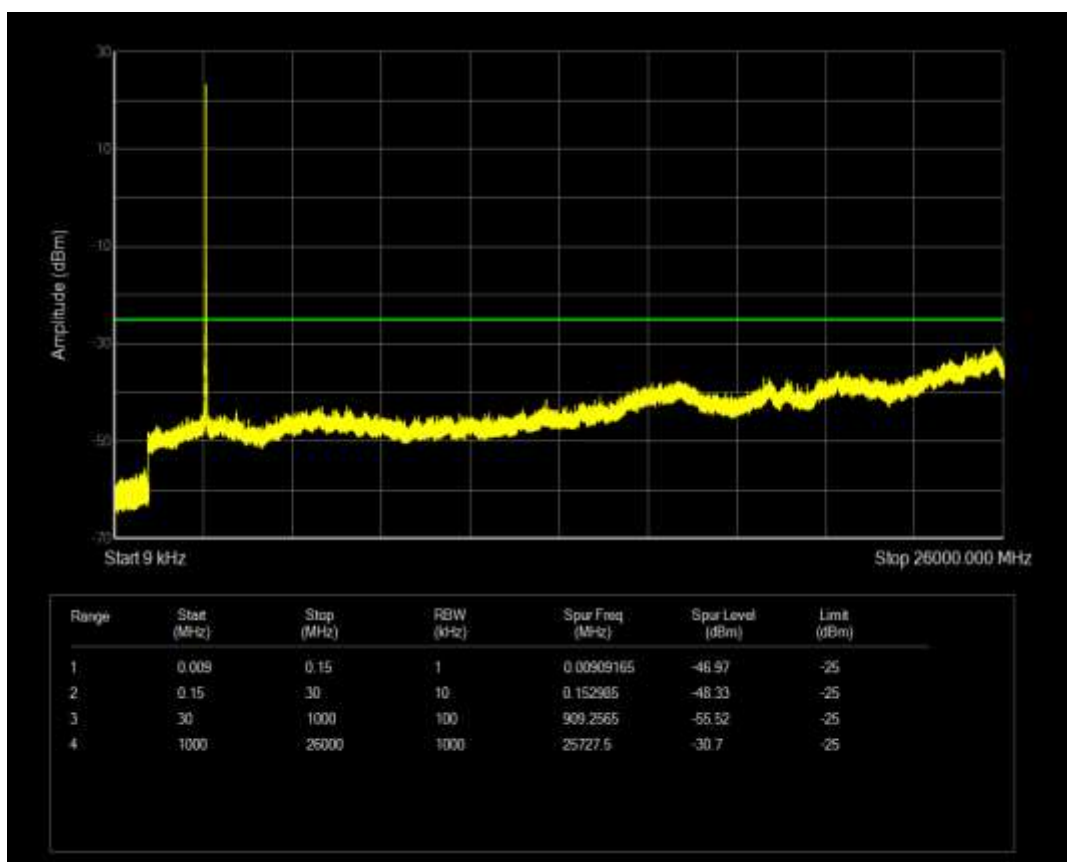

Band41 QAM16 BW=5MHz Channel=41565 RB Size=25 Position=#0

Band41 QPSK BW=10MHz Channel=39700 RB Size=50 Position=#0