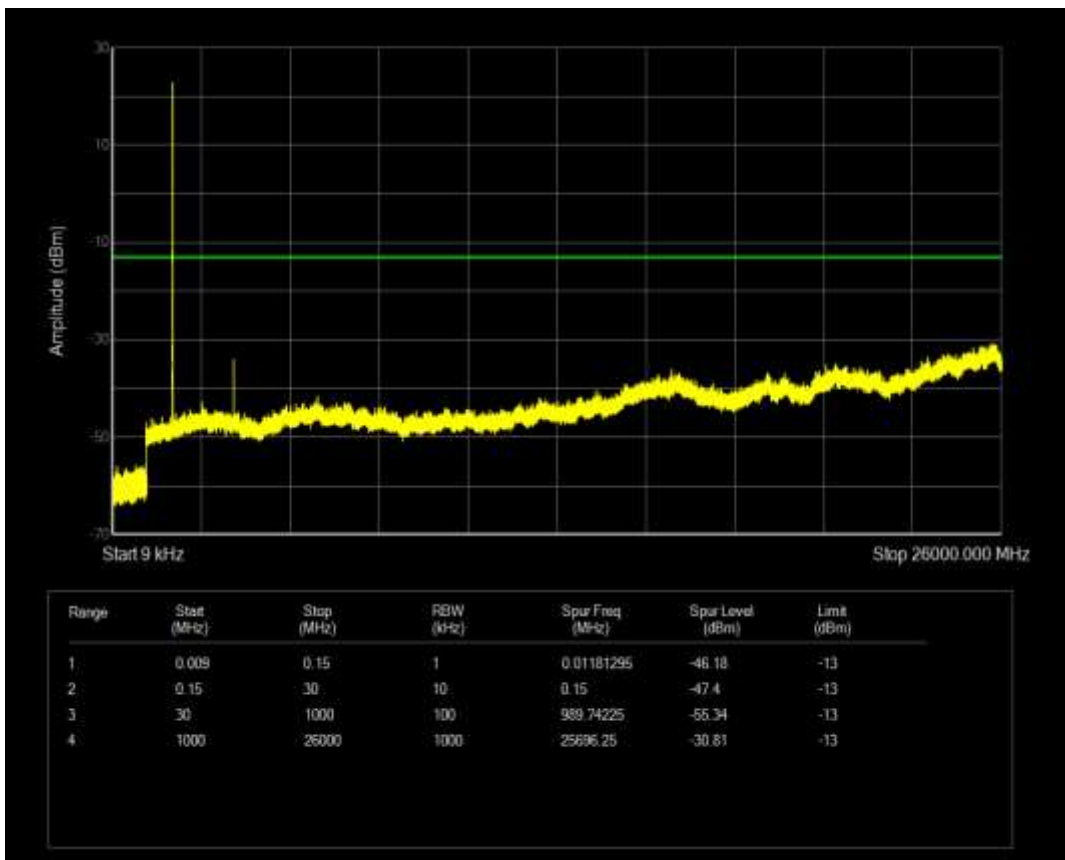

Band66 QAM16 BW=3MHz Channel=132657 RB Size=15 Position=#0

Band66 QPSK BW=5MHz Channel=131997 RB Size=25 Position=#0