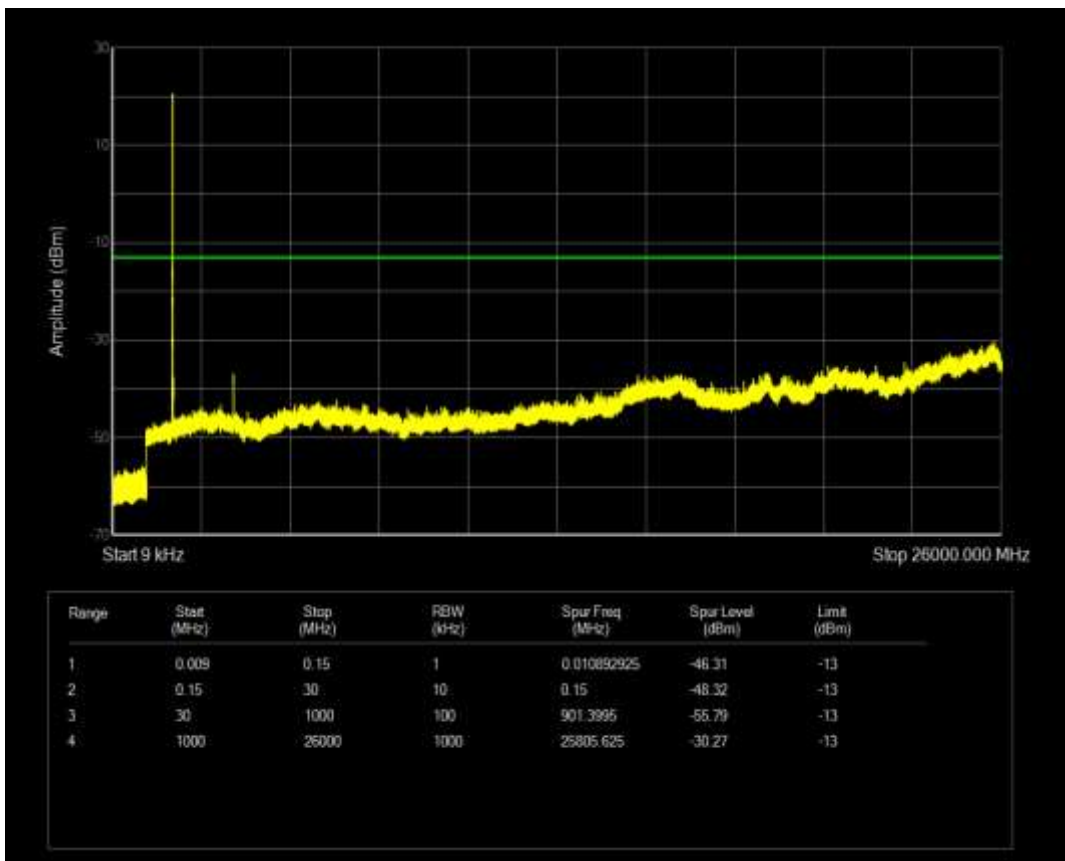

Band66 QPSK BW=5MHz Channel=132647 RB Size=25 Position=#0

Band66 QAM16 BW=5MHz Channel=132647 RB Size=25 Position=#0