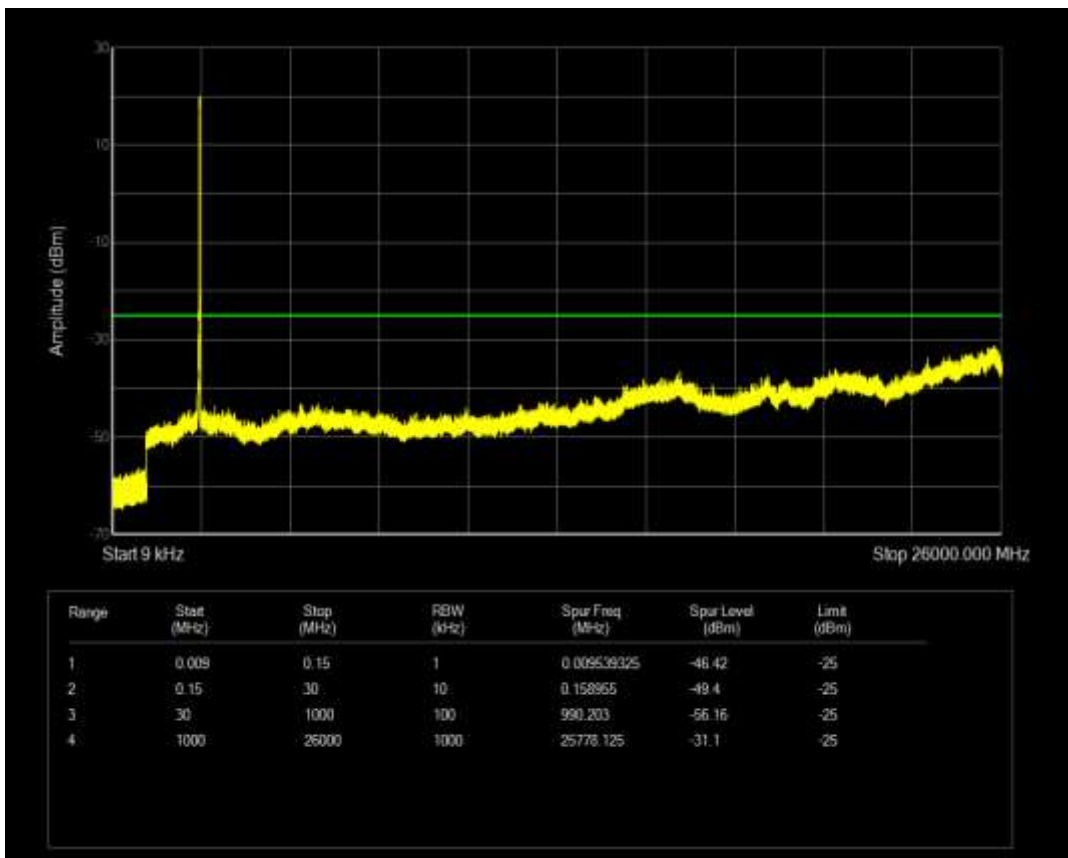

Band66 QPSK BW=20MHz Channel=132572 RB Size=100 Position=#0

Band7 QPSK BW=5MHz Channel=20775 RB Size=25 Position=#0

Band7 QAM16 BW=5MHz Channel=20775 RB Size=25 Position=#0

Band7 QPSK BW=5MHz Channel=21425 RB Size=25 Position=#0

Band7 QPSK BW=10MHz Channel=20800 RB Size=50 Position=#0

Band7 QAM16 BW=5MHz Channel=21425 RB Size=25 Position=#0

Band7 QPSK BW=15MHz Channel=20825 RB Size=75 Position=#0

Band7 QPSK BW=10MHz Channel=21400 RB Size=50 Position=#0

Band7 QPSK BW=15MHz Channel=21375 RB Size=75 Position=#0

Band7 QPSK BW=20MHz Channel=20850 RB Size=100 Position=#0

Band7 QPSK BW=20MHz Channel=21350 RB Size=100 Position=#0