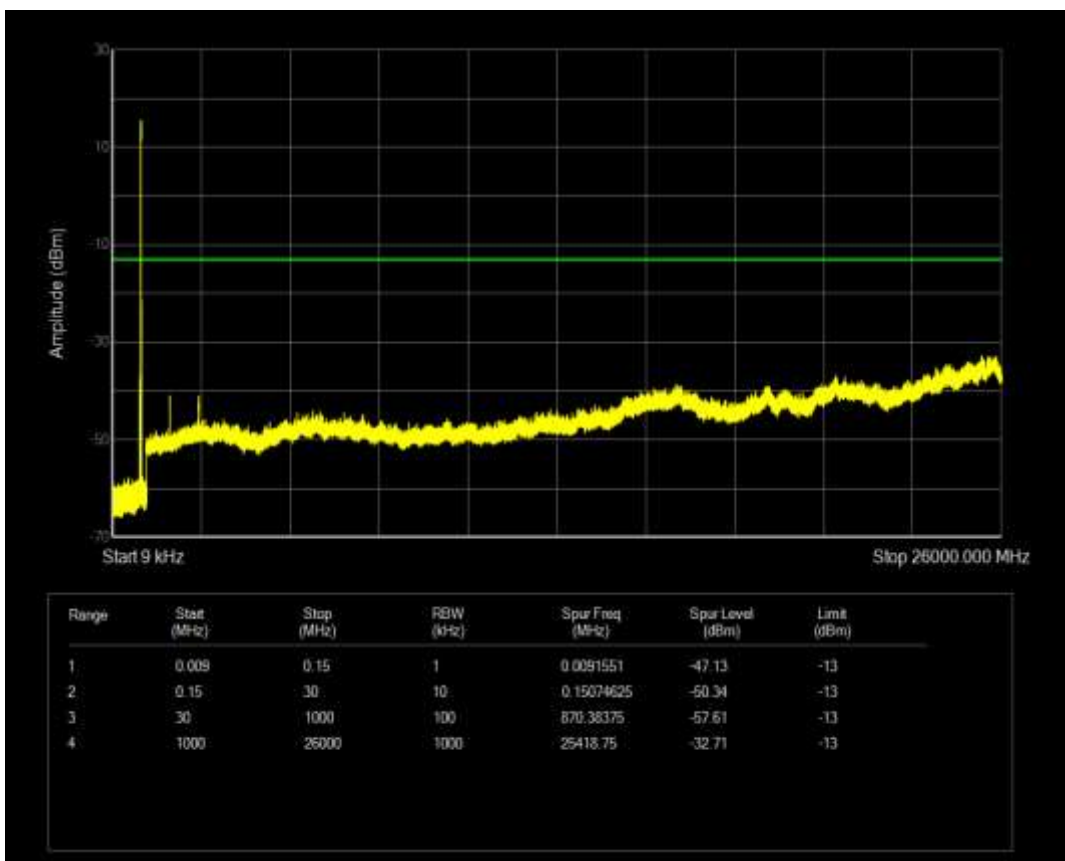

Band5 QAM16 BW=3MHz Channel=20635 RB Size=15 Position=#0

Band5 QAM16 BW=5MHz Channel=20425 RB Size=25 Position=#0

Band5 QPSK BW=5MHz Channel=20425 RB Size=25 Position=#0

Band5 QPSK BW=5MHz Channel=20625 RB Size=25 Position=#0

Band5 QPSK BW=10MHz Channel=20450 RB Size=50 Position=#0

Band5 QAM16 BW=5MHz Channel=20625 RB Size=25 Position=#0

Band5 QPSK BW=10MHz Channel=20600 RB Size=50 Position=#0

Band66 QPSK BW=1.4MHz Channel=131979 RB Size=6 Position=#0