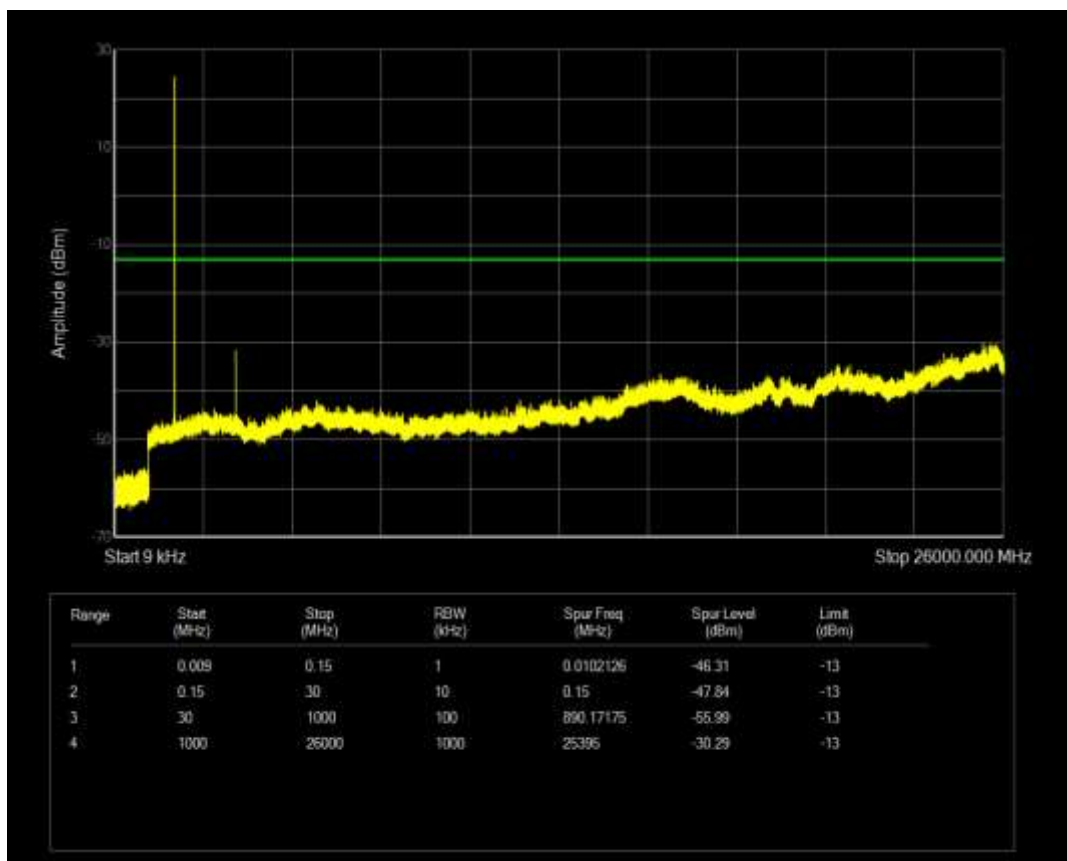

Band66 QPSK BW=1.4MHz Channel=132665 RB Size=6 Position=#0

Band66 QAM16 BW=1.4MHz Channel=132665 RB Size=6 Position=#0