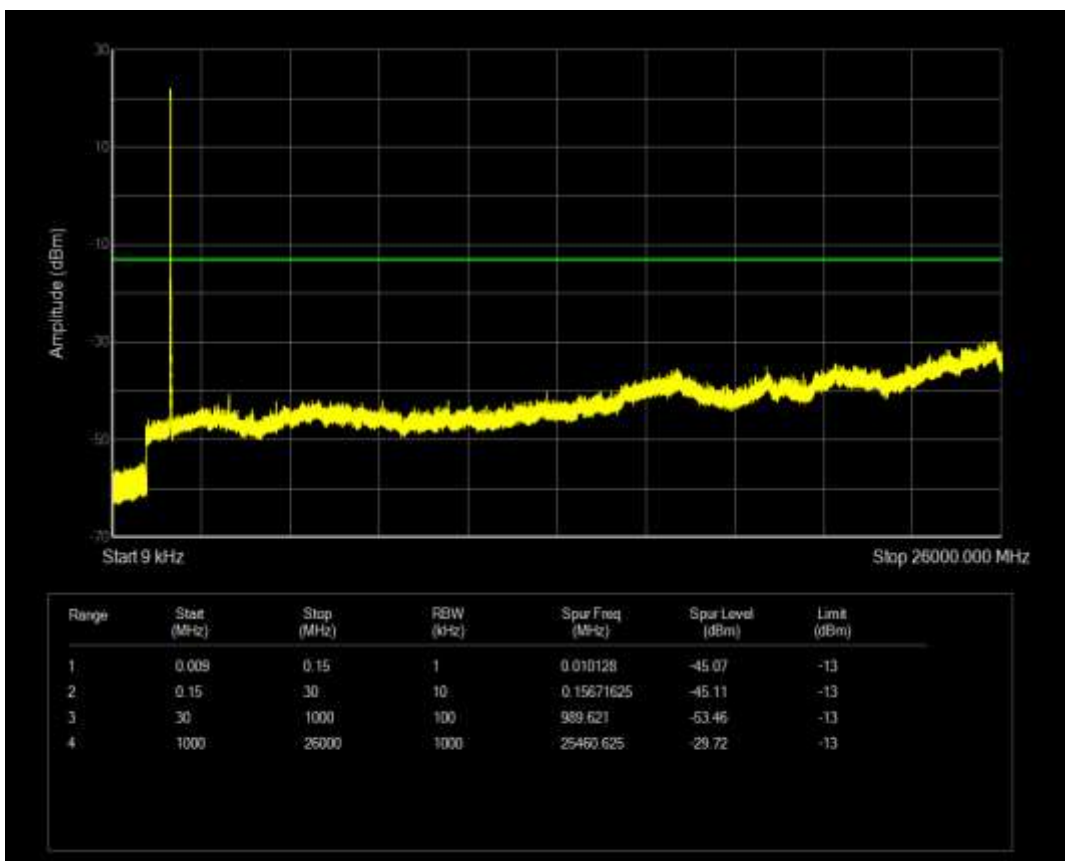

Band4 QAM16 BW=5MHz Channel=19975 RB Size=25 Position=#0

Band4 QPSK BW=5MHz Channel=20375 RB Size=25 Position=#0

Band4 QAM16 BW=5MHz Channel=20375 RB Size=25 Position=#0

Band4 QPSK BW=10MHz Channel=20000 RB Size=50 Position=#0

Band4 QPSK BW=10MHz Channel=20350 RB Size=50 Position=#0

Band4 QPSK BW=15MHz Channel=20025 RB Size=75 Position=#0

Band4 QPSK BW=15MHz Channel=20325 RB Size=75 Position=#0

Band4 QPSK BW=20MHz Channel=20050 RB Size=100 Position=#0