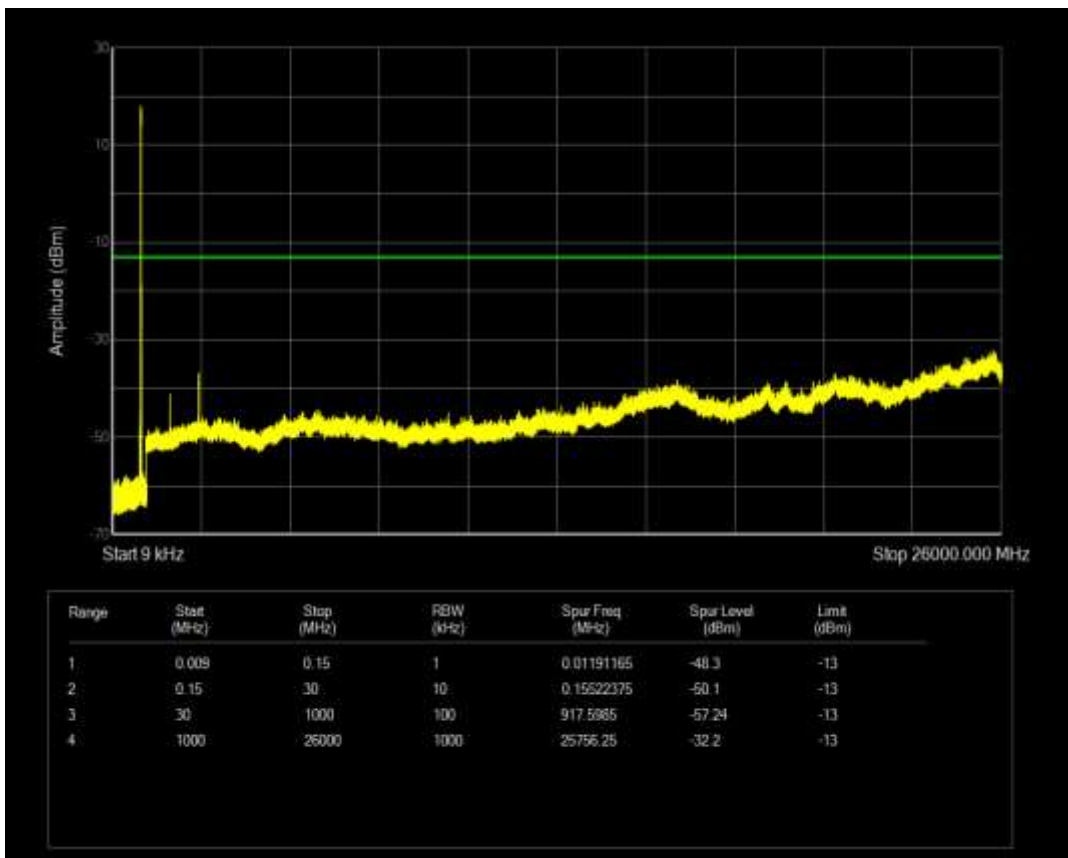

Band5 QAM16 BW=3MHz Channel=20635 RB Size=15 Position=#0

Band5 QAM16 BW=5MHz Channel=20425 RB Size=25 Position=#0