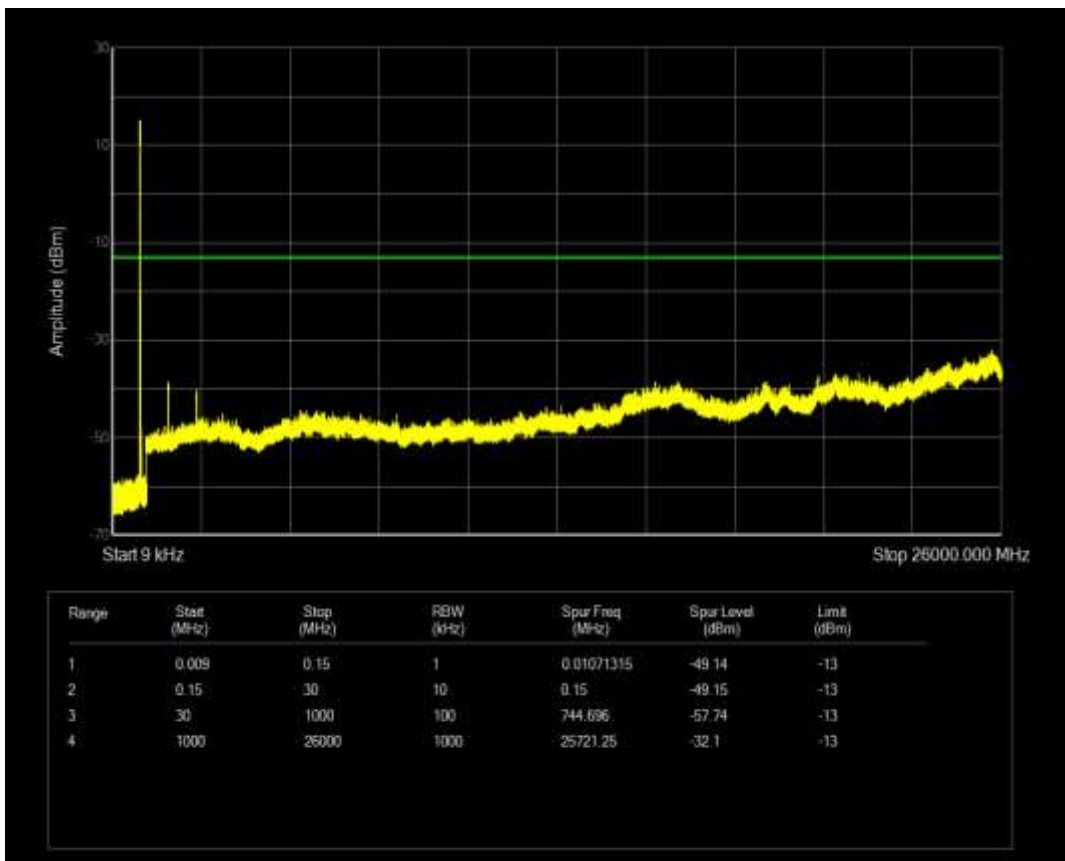

Band5 QAM16 BW=5MHz Channel=20425 RB Size=25 Position=#0

Band5 QPSK BW=5MHz Channel=20425 RB Size=25 Position=#0