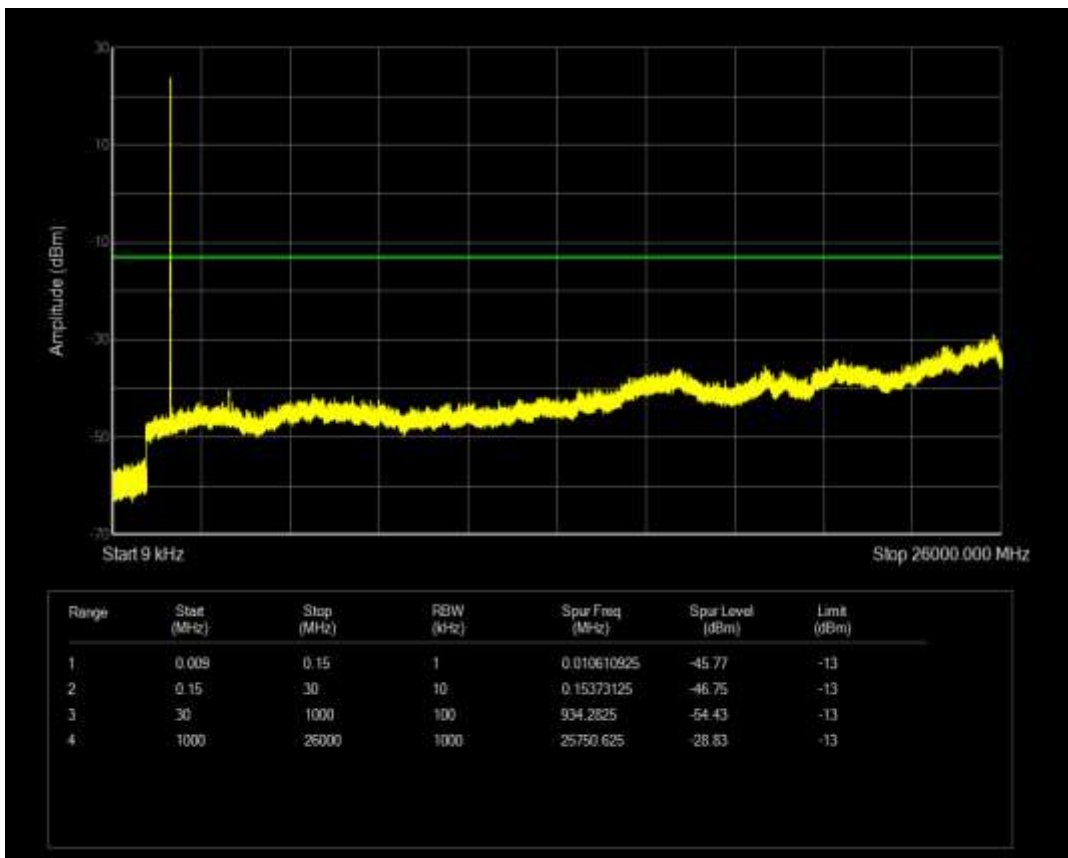

Band66 QAM16 BW=3MHz Channel=131987 RB Size=15 Position=#0

Band66 QPSK BW=3MHz Channel=132657 RB Size=15 Position=#0