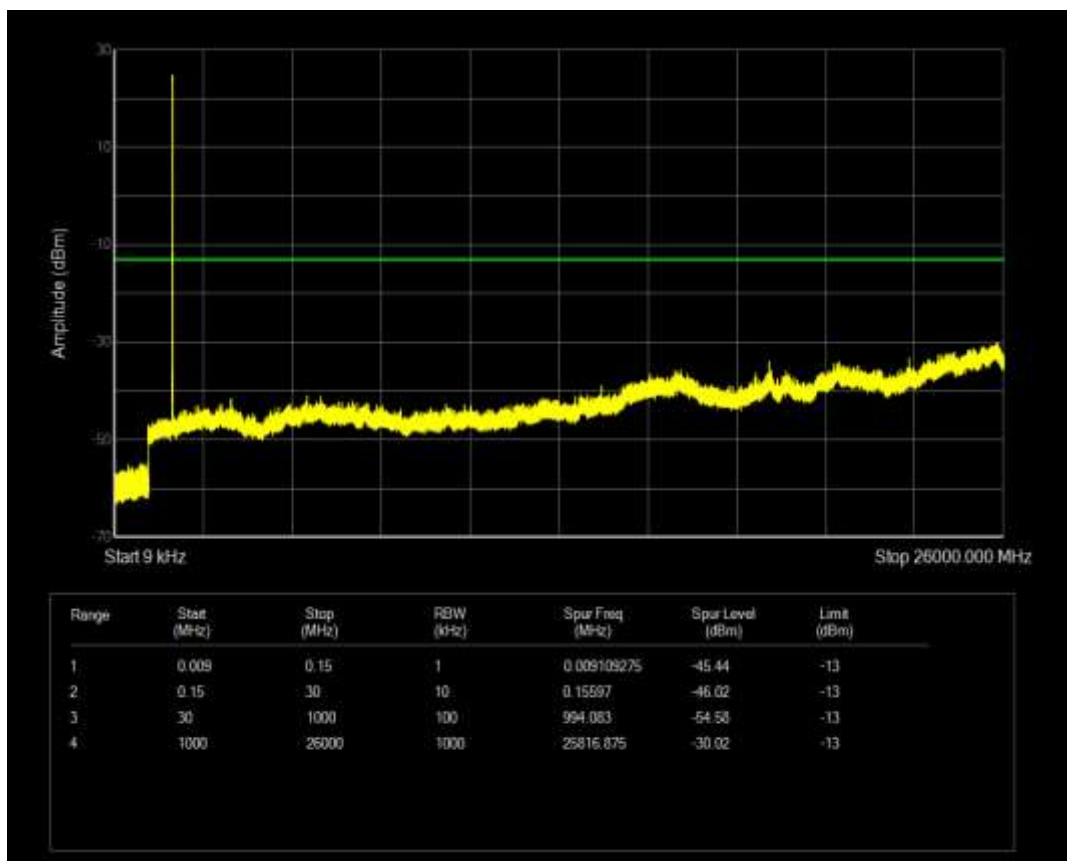

Band38 QPSK BW=15MHz Channel=38175 RB Size=75 Position=#0

Band38 QPSK BW=20MHz Channel=37850 RB Size=100 Position=#0

Band38 QPSK BW=20MHz Channel=38150 RB Size=100 Position=#0

Band4 QPSK BW=1.4MHz Channel=19957 RB Size=6 Position=#0

Band4 QAM16 BW=1.4MHz Channel=19957 RB Size=6 Position=#0

Band4 QPSK BW=1.4MHz Channel=20393 RB Size=6 Position=#0

Band4 QAM16 BW=1.4MHz Channel=20393 RB Size=6 Position=#0

Band4 QPSK BW=3MHz Channel=19965 RB Size=15 Position=#0

Band4 QAM16 BW=3MHz Channel=19965 RB Size=15 Position=#0

Band4 QPSK BW=3MHz Channel=20385 RB Size=15 Position=#0

Band4 QAM16 BW=3MHz Channel=20385 RB Size=15 Position=#0

Band4 QPSK BW=5MHz Channel=19975 RB Size=25 Position=#0