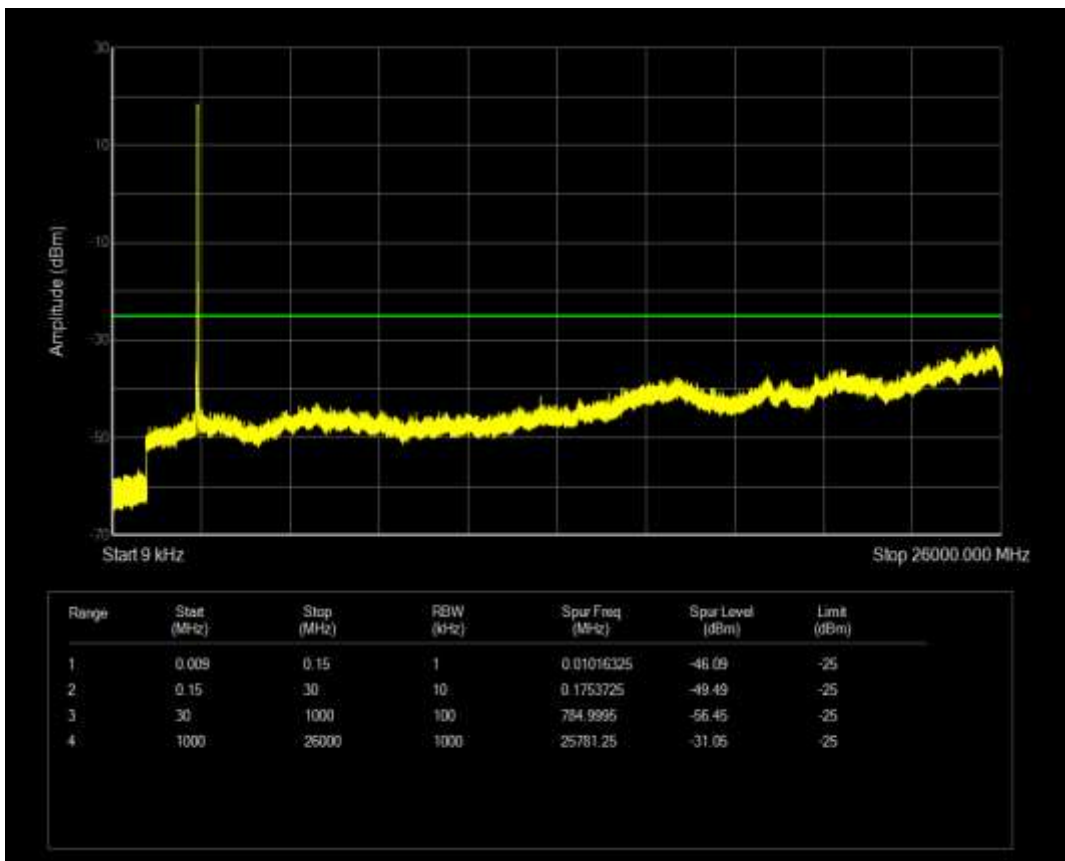

Band41 QAM16 BW=5MHz Channel=39675 RB Size=25 Position=#0

Band41 QPSK BW=5MHz Channel=41565 RB Size=25 Position=#0

Band41 QAM16 BW=5MHz Channel=41565 RB Size=25 Position=#0

Band41 QPSK BW=10MHz Channel=39700 RB Size=50 Position=#0