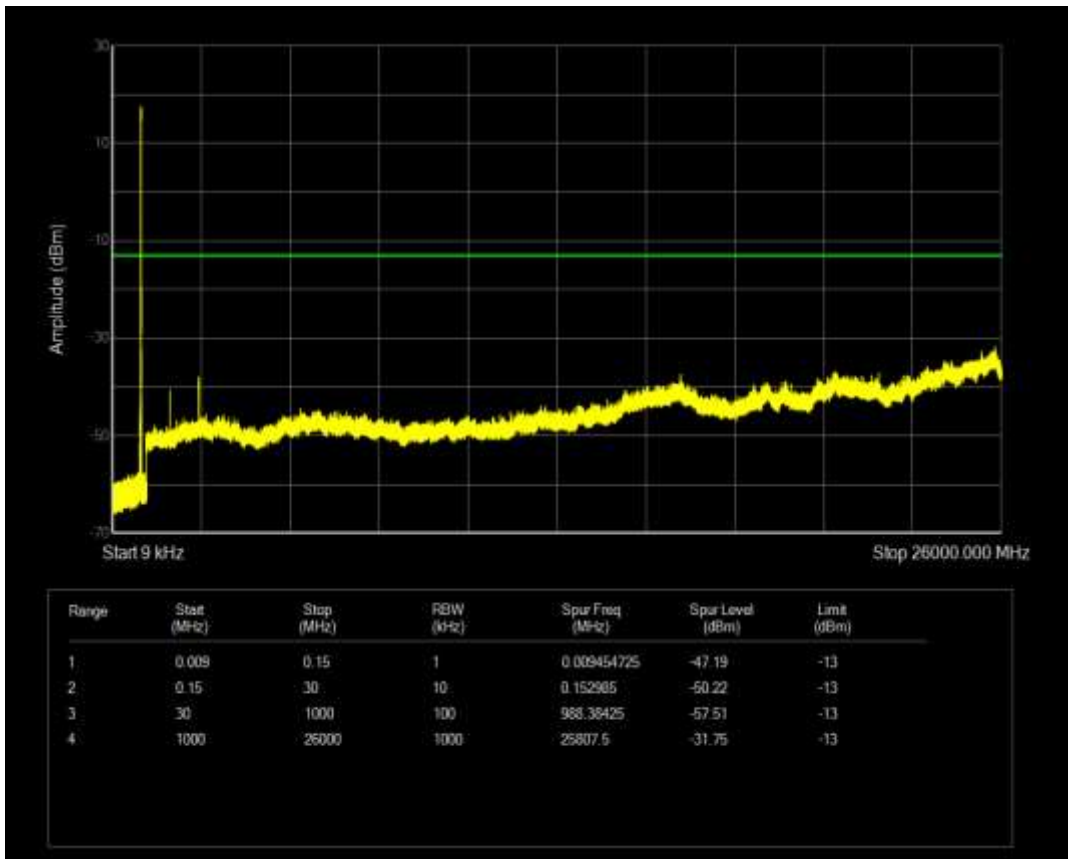

Band5 QPSK BW=3MHz Channel=20415 RB Size=15 Position=#0

Band5 QAM16 BW=1.4MHz Channel=20643 RB Size=6 Position=#0

Band5 QAM16 BW=3MHz Channel=20415 RB Size=15 Position=#0

Band5 QPSK BW=3MHz Channel=20635 RB Size=15 Position=#0

Band5 QAM16 BW=3MHz Channel=20635 RB Size=15 Position=#0

Band5 QAM16 BW=5MHz Channel=20425 RB Size=25 Position=#0

Band5 QPSK BW=5MHz Channel=20425 RB Size=25 Position=#0

Band5 QPSK BW=5MHz Channel=20625 RB Size=25 Position=#0