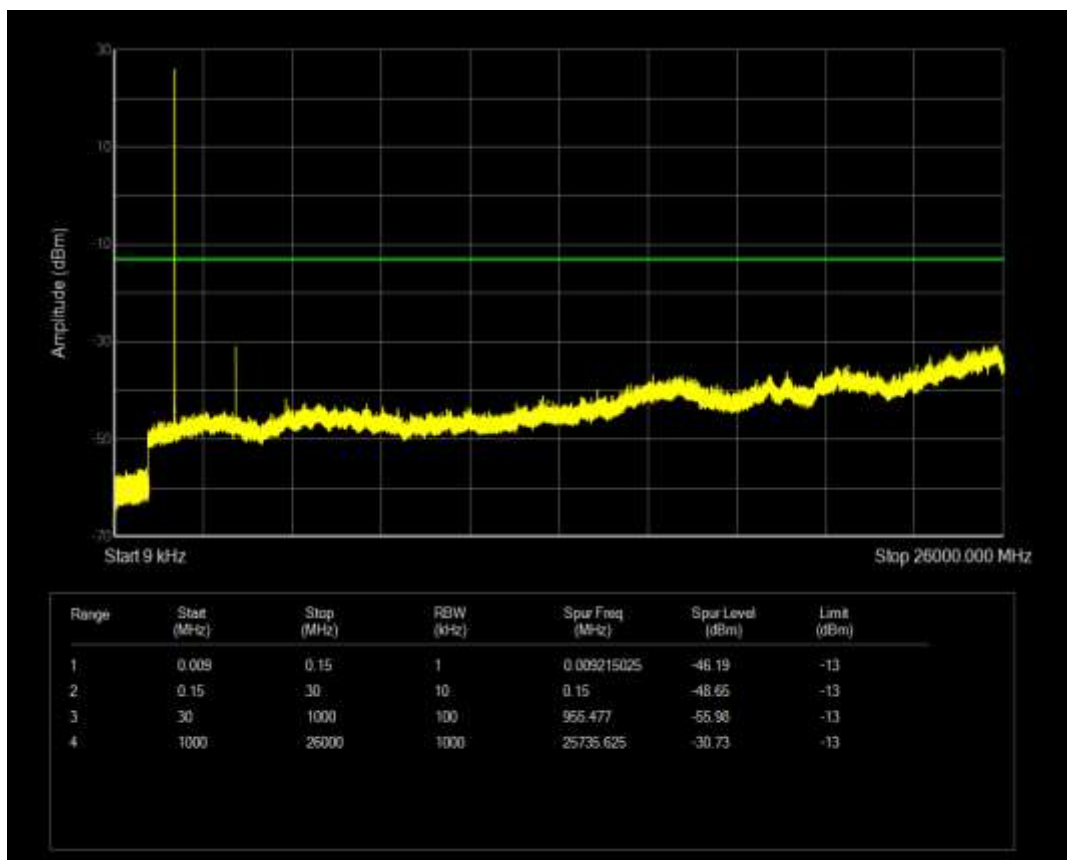

Band66 QAM16 BW=1.4MHz Channel=132665 RB Size=6 Position=#0

Band66 QPSK BW=3MHz Channel=131987 RB Size=15 Position=#0