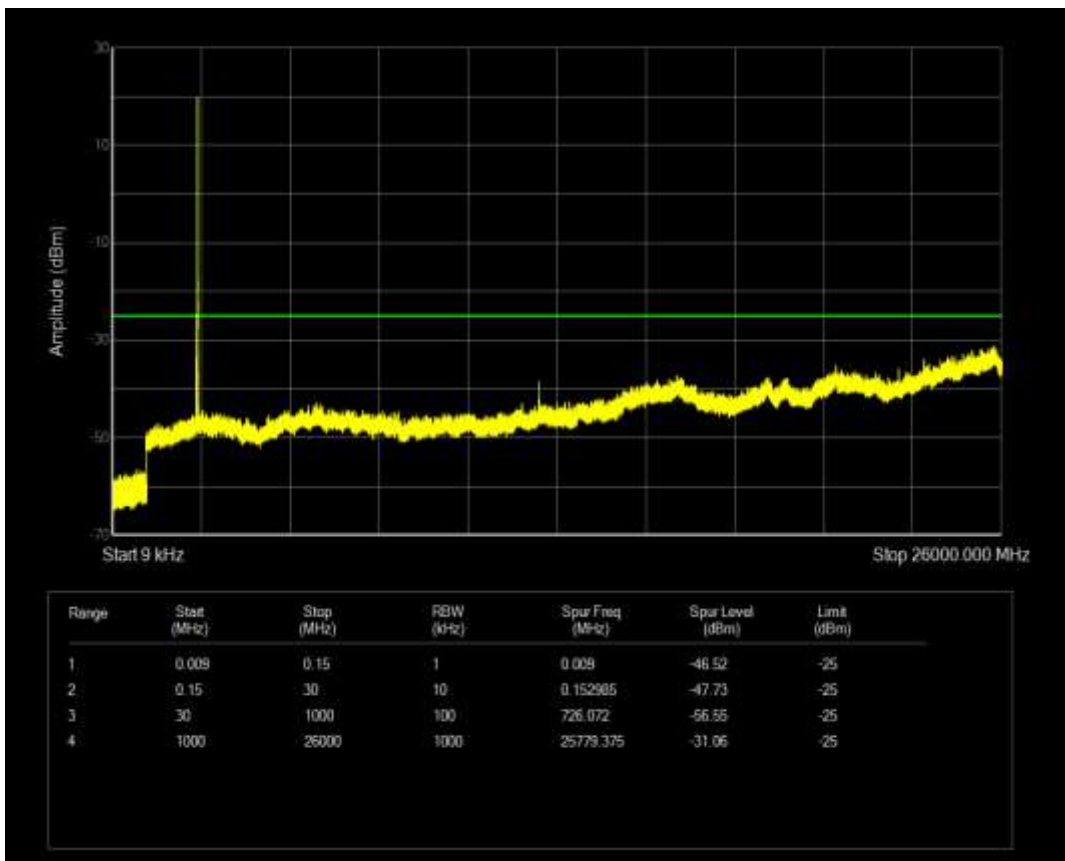

Band40b QPSK BW=5MHz Channel=39225 RB Size=25 Position=#0

Band40b QAM16 BW=5MHz Channel=39225 RB Size=25 Position=#0

Band40b QPSK BW=10MHz Channel=39200 RB Size=50 Position=#0

Band41 QPSK BW=5MHz Channel=39675 RB Size=25 Position=#0