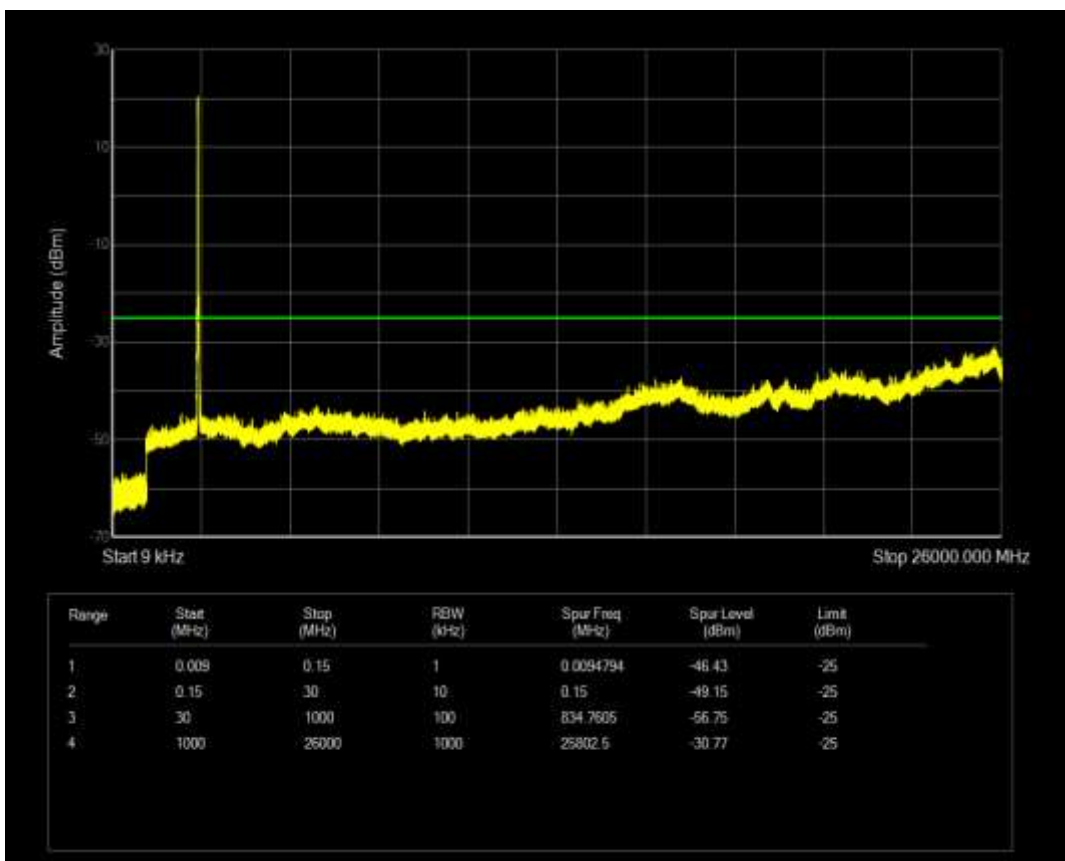

Band66 QPSK BW=20MHz Channel=132572 RB Size=100 Position=#0

Band7 QPSK BW=5MHz Channel=20775 RB Size=25 Position=#0

Band7 QAM16 BW=5MHz Channel=20775 RB Size=25 Position=#0

Band7 QPSK BW=5MHz Channel=21425 RB Size=25 Position=#0

Band7 QPSK BW=10MHz Channel=20800 RB Size=50 Position=#0

Band7 QAM16 BW=5MHz Channel=21425 RB Size=25 Position=#0

Band7 QPSK BW=15MHz Channel=20825 RB Size=75 Position=#0

Band7 QPSK BW=10MHz Channel=21400 RB Size=50 Position=#0

Band7 QPSK BW=15MHz Channel=21375 RB Size=75 Position=#0

Band7 QPSK BW=20MHz Channel=20850 RB Size=100 Position=#0

Band7 QPSK BW=20MHz Channel=21350 RB Size=100 Position=#0