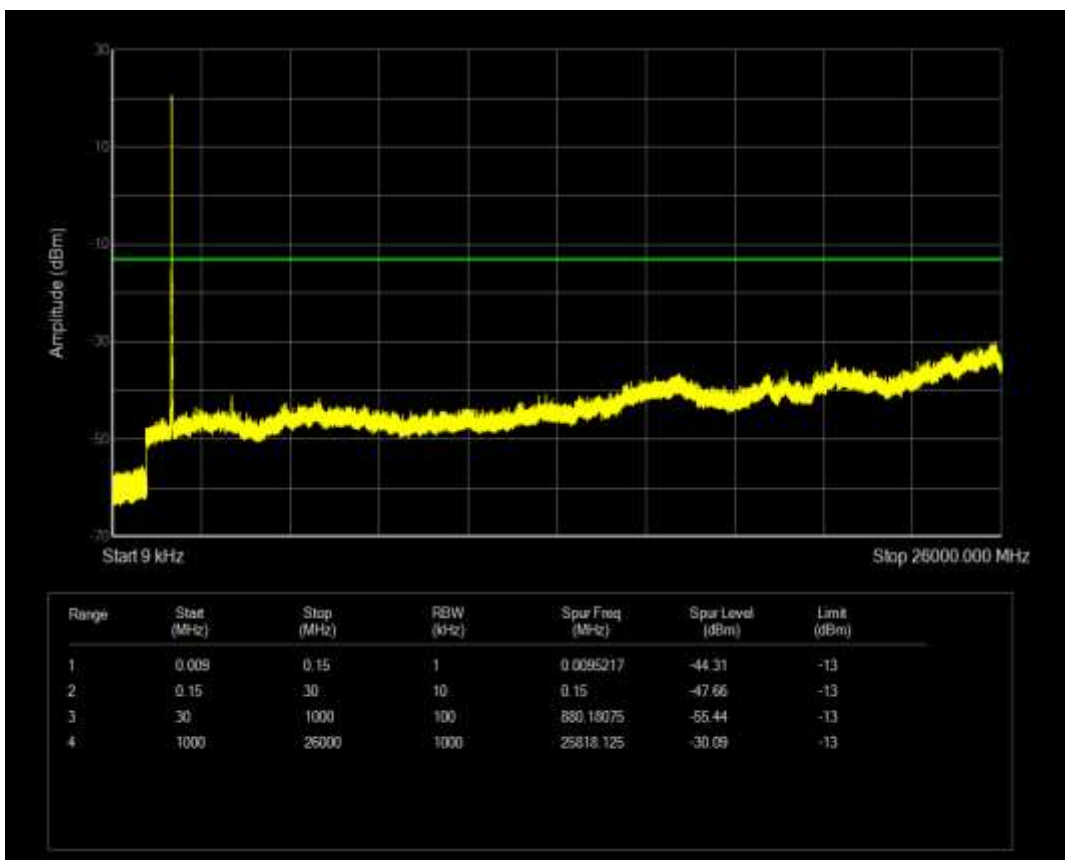

Band4 QAM16 BW=5MHz Channel=19975 RB Size=25 Position=#0

Band4 QPSK BW=5MHz Channel=20375 RB Size=25 Position=#0

Band4 QAM16 BW=5MHz Channel=20375 RB Size=25 Position=#0

Band4 QPSK BW=10MHz Channel=20000 RB Size=50 Position=#0

Band4 QPSK BW=10MHz Channel=20350 RB Size=50 Position=#0

Band4 QPSK BW=15MHz Channel=20025 RB Size=75 Position=#0

Band4 QPSK BW=15MHz Channel=20325 RB Size=75 Position=#0

Band4 QPSK BW=20MHz Channel=20050 RB Size=100 Position=#0