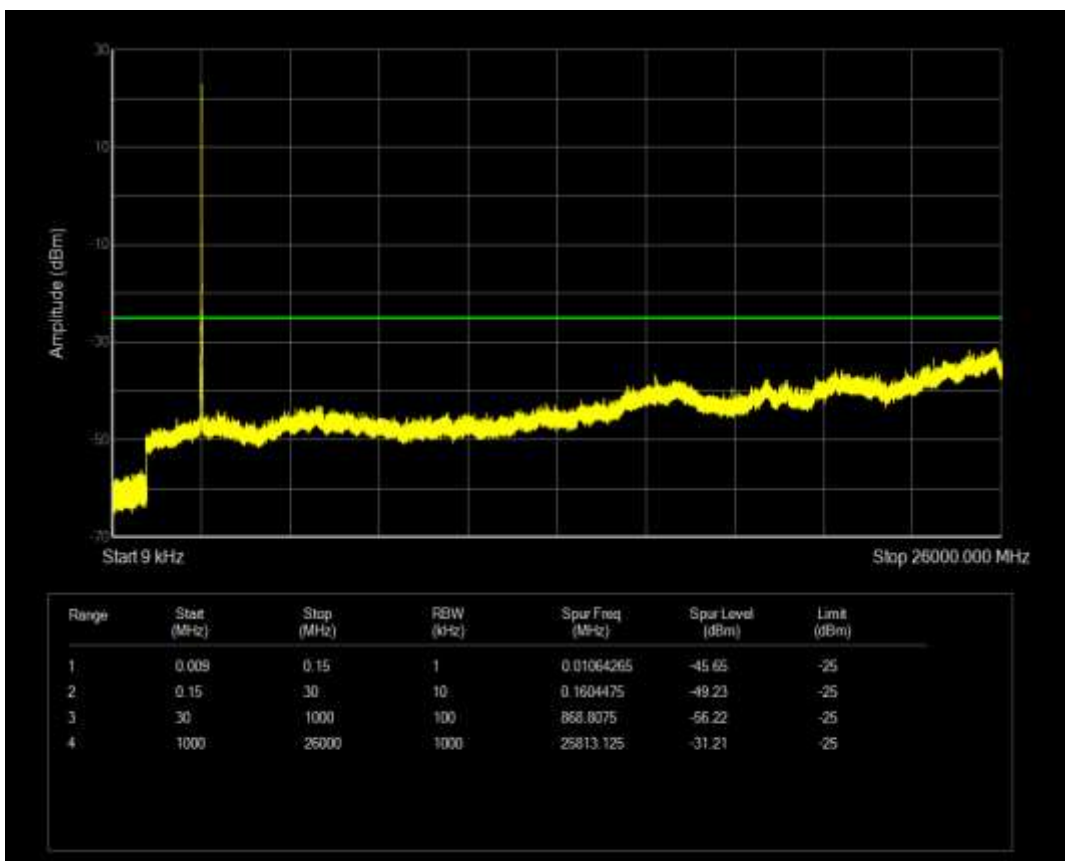

Band2 QPSK BW=20MHz Channel=19100 RB Size=100 Position=#0

Band38 QPSK BW=5MHz Channel=37775 RB Size=25 Position=#0

Band38 QAM16 BW=5MHz Channel=37775 RB Size=25 Position=#0

Band38 QPSK BW=5MHz Channel=38225 RB Size=25 Position=#0

Band38 QAM16 BW=5MHz Channel=38225 RB Size=25 Position=#0

Band38 QPSK BW=10MHz Channel=37800 RB Size=50 Position=#0

Band38 QPSK BW=10MHz Channel=38200 RB Size=50 Position=#0

Band38 QPSK BW=15MHz Channel=37825 RB Size=75 Position=#0