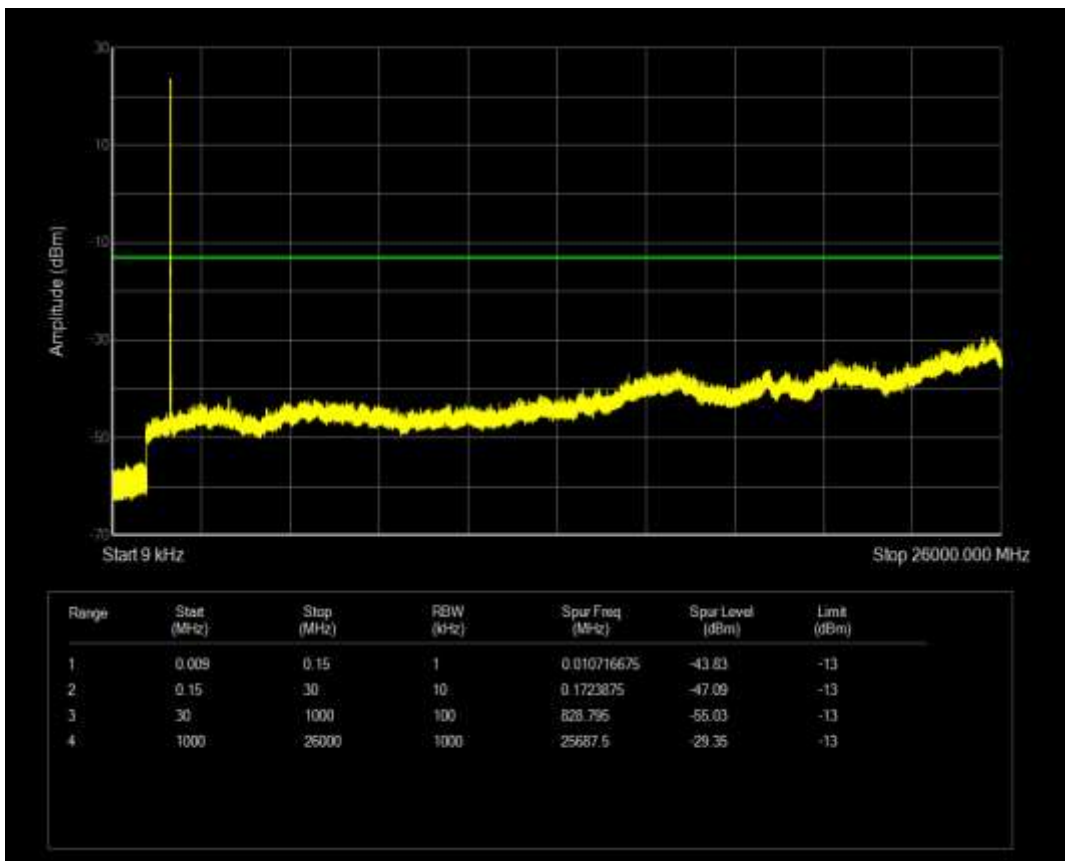

Band4 QAM16 BW=3MHz Channel=19965 RB Size=15 Position=#0

Band4 QPSK BW=3MHz Channel=20385 RB Size=15 Position=#0

Band4 QAM16 BW=3MHz Channel=20385 RB Size=15 Position=#0

Band4 QPSK BW=5MHz Channel=19975 RB Size=25 Position=#0

Band4 QAM16 BW=5MHz Channel=19975 RB Size=25 Position=#0

Band4 QPSK BW=5MHz Channel=20375 RB Size=25 Position=#0

Band4 QAM16 BW=5MHz Channel=20375 RB Size=25 Position=#0

Band4 QPSK BW=10MHz Channel=20000 RB Size=50 Position=#0