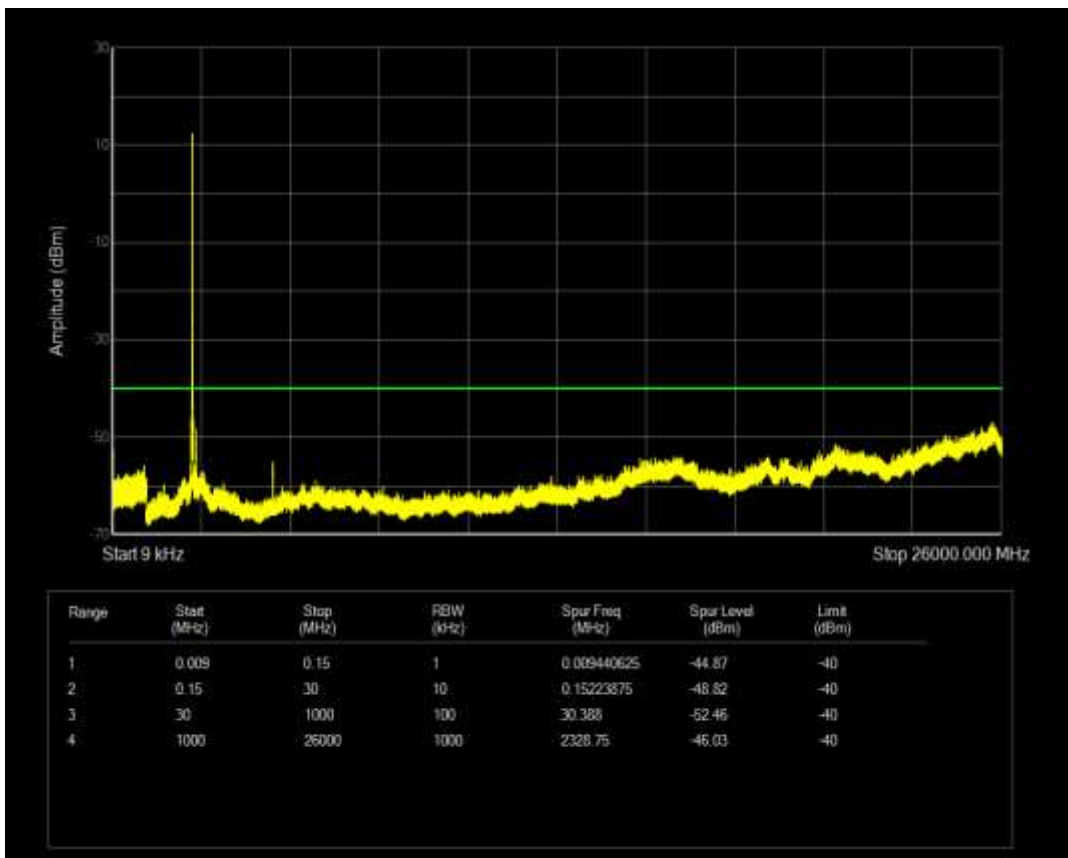

Band40b QPSK BW=5MHz Channel=39175 RB Size=25 Position=#0

Band40b QAM16 BW=5MHz Channel=39175 RB Size=25 Position=#0