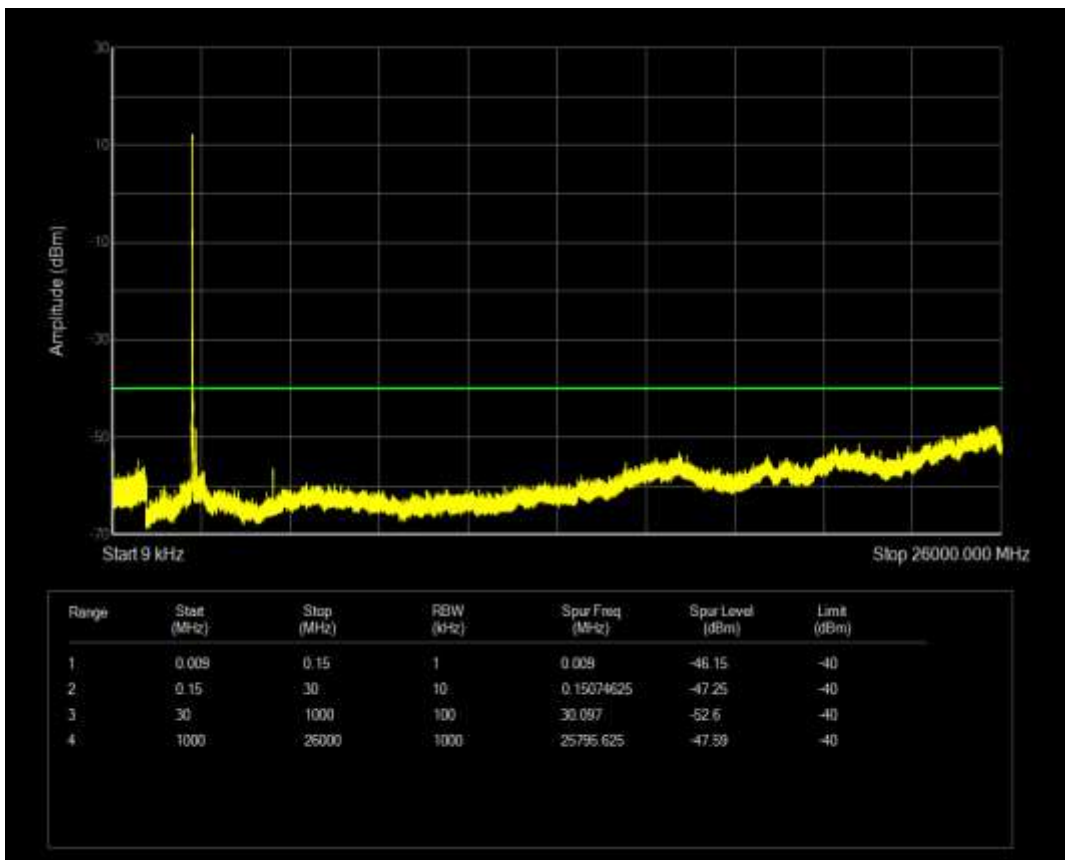

Band4 QPSK BW=20MHz Channel=20300 RB Size=100 Position=#0

Band40a QPSK BW=5MHz Channel=38725 RB Size=25 Position=#0

Band40a QAM16 BW=5MHz Channel=38725 RB Size=25 Position=#0

Band40a QPSK BW=5MHz Channel=38775 RB Size=25 Position=#0

Band40a QAM16 BW=5MHz Channel=38775 RB Size=25 Position=#0

Band40a QPSK BW=10MHz Channel=38750 RB Size=50 Position=#0

Band40b QPSK BW=5MHz Channel=39175 RB Size=25 Position=#0

Band40b QAM16 BW=5MHz Channel=39175 RB Size=25 Position=#0

Band40b QPSK BW=5MHz Channel=39225 RB Size=25 Position=#0

Band40b QAM16 BW=5MHz Channel=39225 RB Size=25 Position=#0

Band40b QPSK BW=10MHz Channel=39200 RB Size=50 Position=#0

Band41 QPSK BW=5MHz Channel=39675 RB Size=25 Position=#0