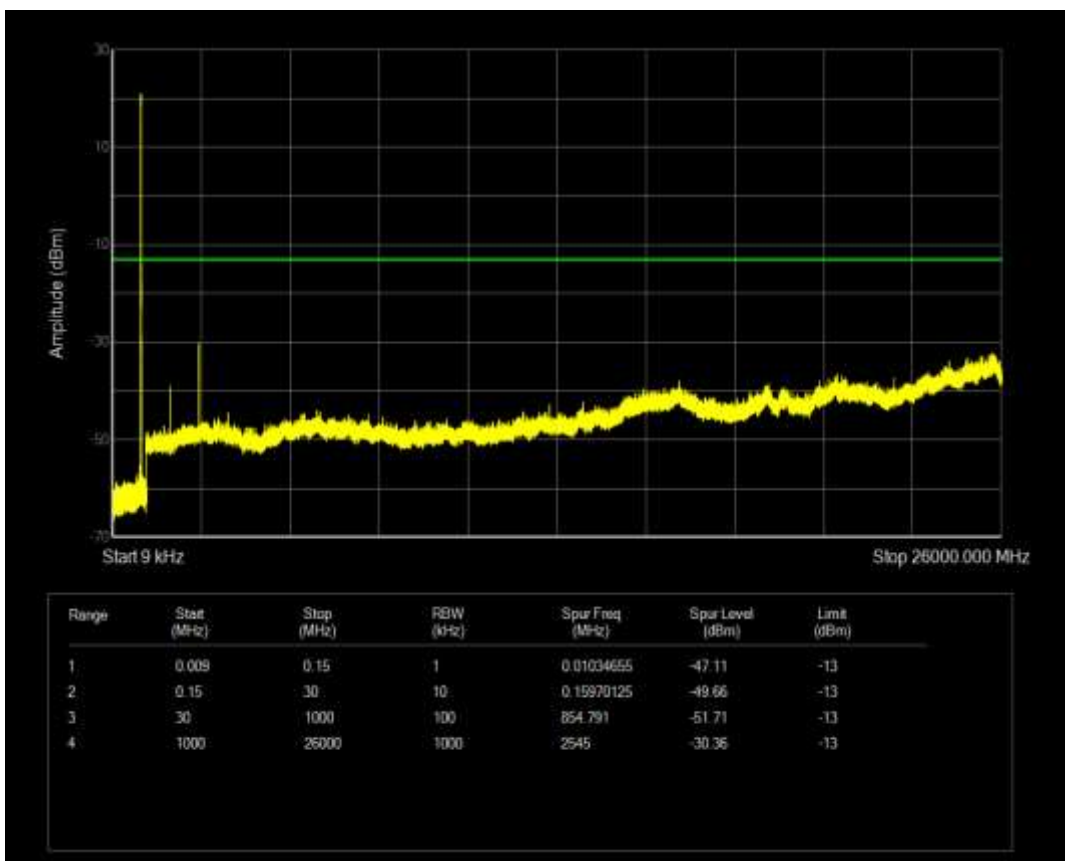

Band41 QPSK BW=20MHz Channel=41490 RB Size=100 Position=#0

Band5 QPSK BW=1.4MHz Channel=20407 RB Size=6 Position=#0

Band5 QAM16 BW=1.4MHz Channel=20407 RB Size=6 Position=#0

Band5 QPSK BW=1.4MHz Channel=20643 RB Size=6 Position=#0

Band5 QPSK BW=3MHz Channel=20415 RB Size=15 Position=#0

Band5 QAM16 BW=1.4MHz Channel=20643 RB Size=6 Position=#0

Band5 QAM16 BW=3MHz Channel=20415 RB Size=15 Position=#0

Band5 QPSK BW=3MHz Channel=20635 RB Size=15 Position=#0