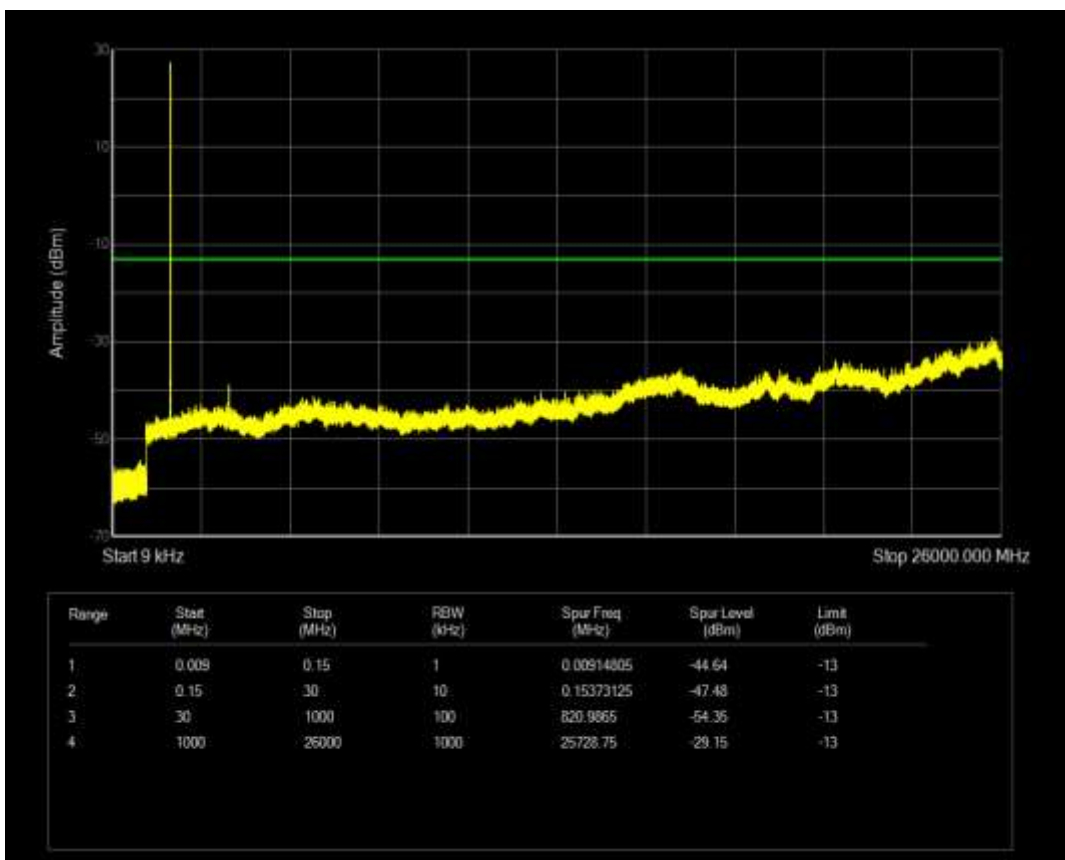

Band66 QAM16 BW=1.4MHz Channel=131979 RB Size=6 Position=#0

Band66 QPSK BW=1.4MHz Channel=132665 RB Size=6 Position=#0