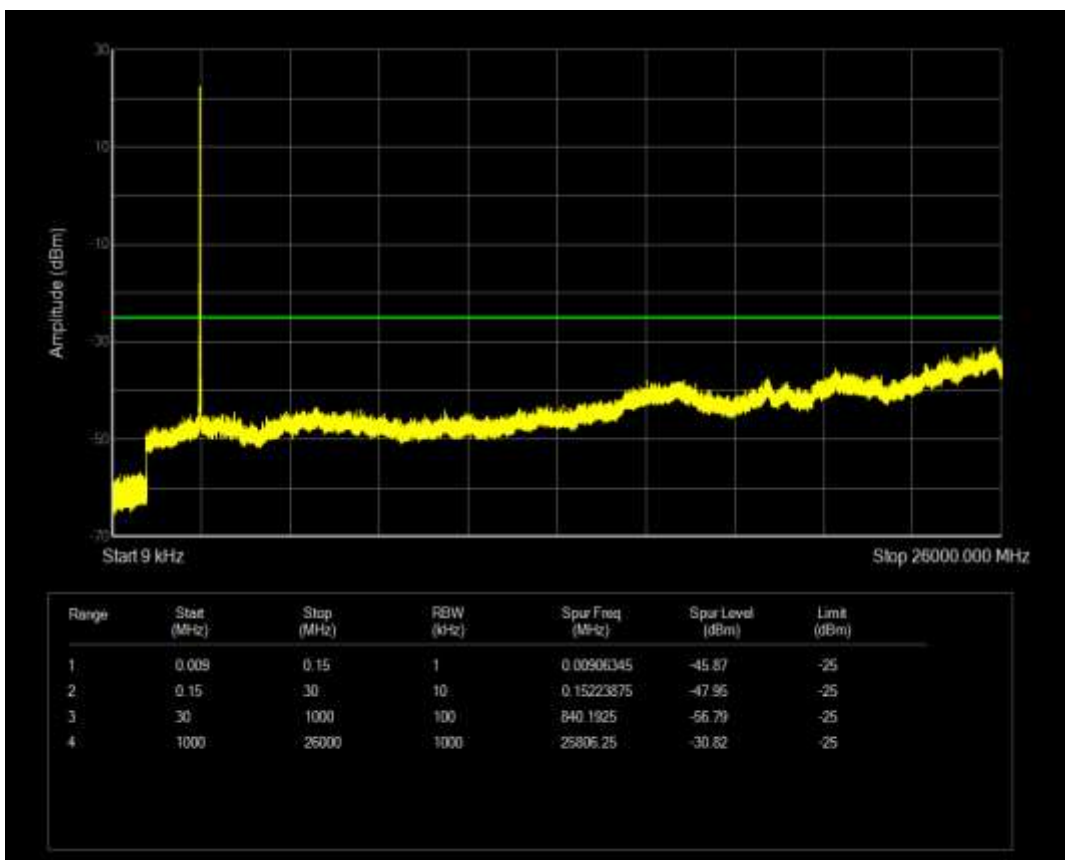

Band2 QPSK BW=20MHz Channel=19100 RB Size=100 Position=#0

Band38 QPSK BW=5MHz Channel=37775 RB Size=25 Position=#0

Band38 QAM16 BW=5MHz Channel=37775 RB Size=25 Position=#0

Band38 QPSK BW=5MHz Channel=38225 RB Size=25 Position=#0

Band38 QAM16 BW=5MHz Channel=38225 RB Size=25 Position=#0

Band38 QPSK BW=10MHz Channel=37800 RB Size=50 Position=#0

Band38 QPSK BW=10MHz Channel=38200 RB Size=50 Position=#0

Band38 QPSK BW=15MHz Channel=37825 RB Size=75 Position=#0