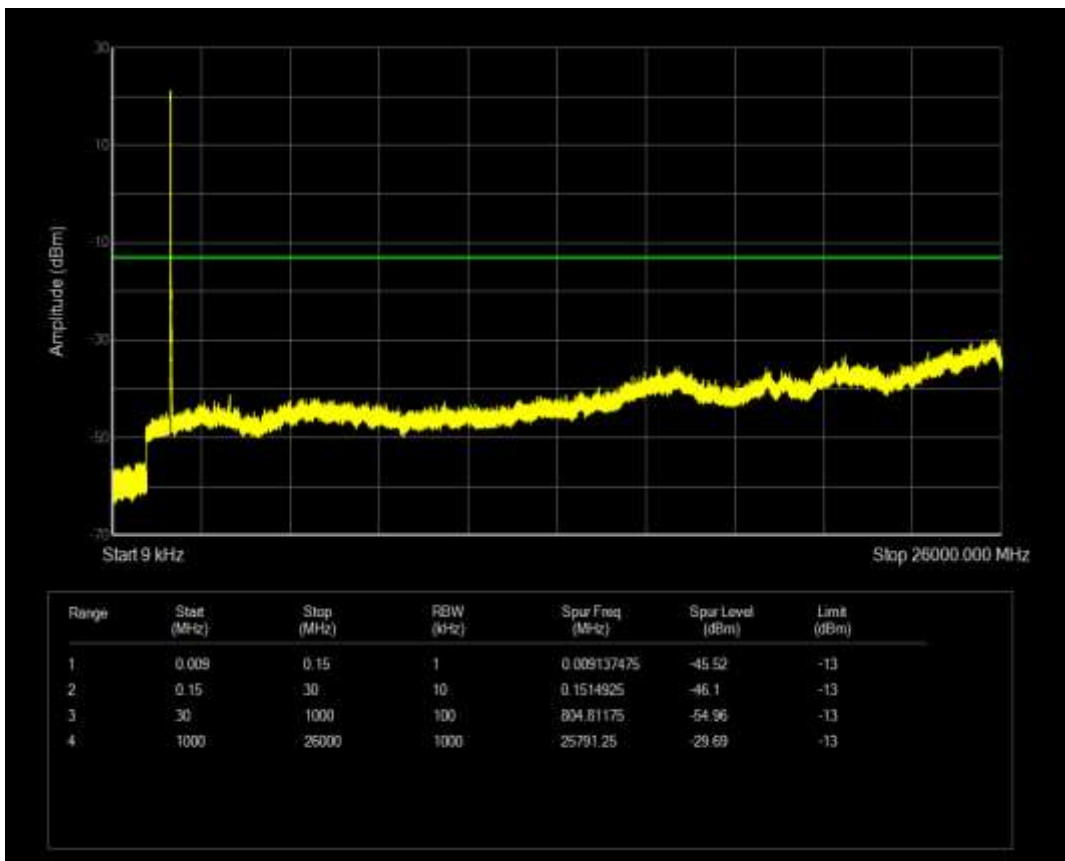

Band4 QAM16 BW=5MHz Channel=19975 RB Size=25 Position=#0

Band4 QPSK BW=5MHz Channel=20375 RB Size=25 Position=#0

Band4 QAM16 BW=5MHz Channel=20375 RB Size=25 Position=#0

Band4 QPSK BW=10MHz Channel=20000 RB Size=50 Position=#0

Band4 QPSK BW=10MHz Channel=20350 RB Size=50 Position=#0

Band4 QPSK BW=15MHz Channel=20025 RB Size=75 Position=#0

Band4 QPSK BW=15MHz Channel=20325 RB Size=75 Position=#0

Band4 QPSK BW=20MHz Channel=20050 RB Size=100 Position=#0