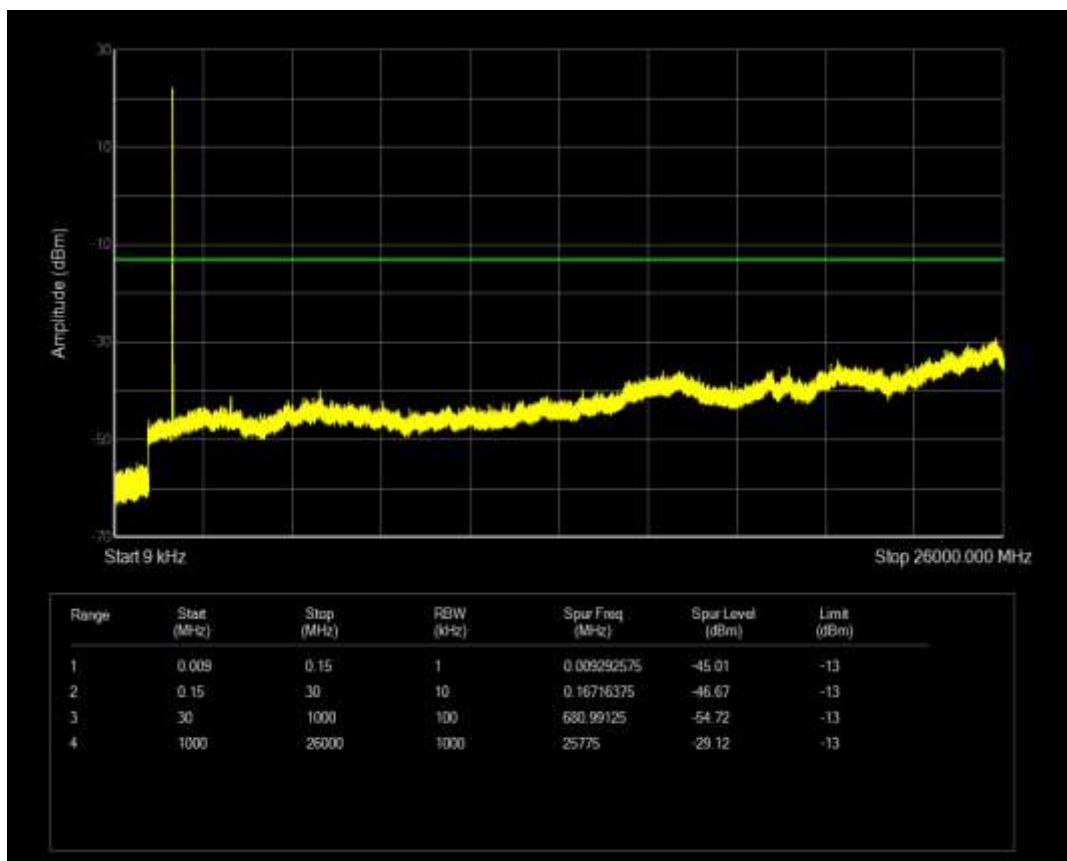

Band66 QAM16 BW=3MHz Channel=131987 RB Size=15 Position=#0

Band66 QPSK BW=3MHz Channel=132657 RB Size=15 Position=#0

Band66 QAM16 BW=3MHz Channel=132657 RB Size=15 Position=#0

Band66 QPSK BW=5MHz Channel=131997 RB Size=25 Position=#0