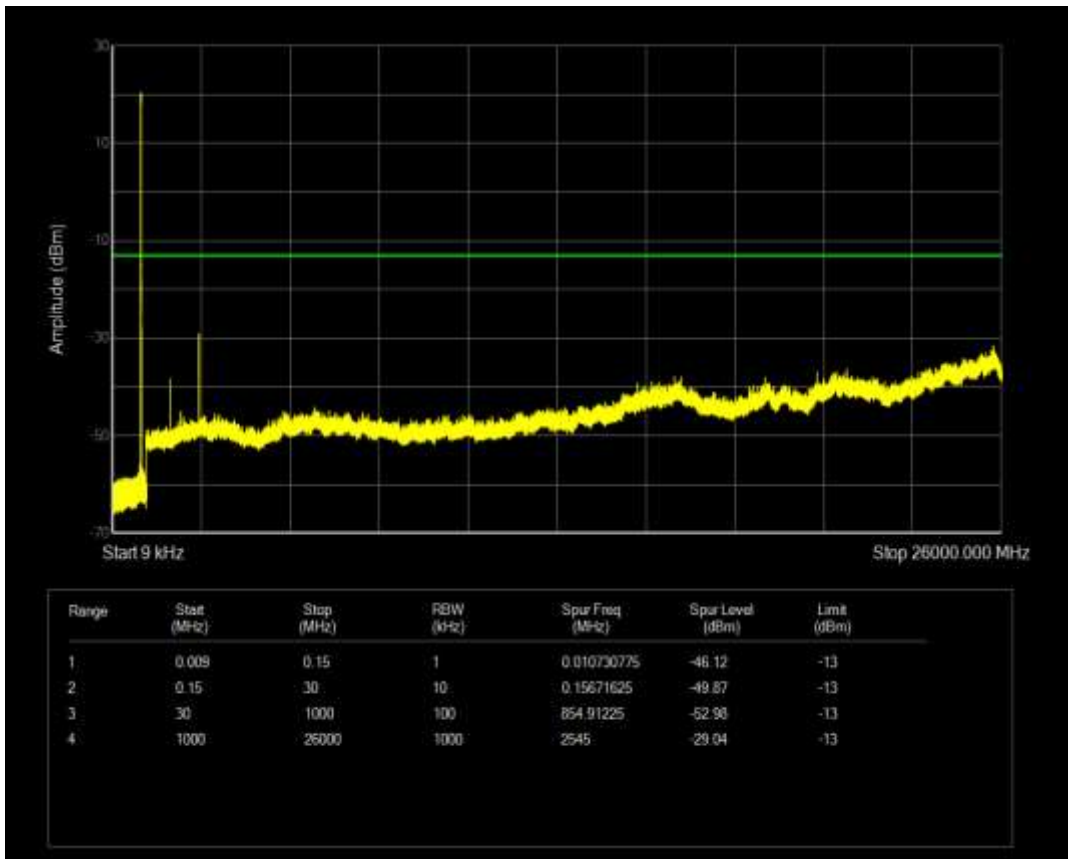

Band41 QPSK BW=20MHz Channel=41490 RB Size=100 Position=#0

Band5 QPSK BW=1.4MHz Channel=20407 RB Size=6 Position=#0

Band5 QAM16 BW=1.4MHz Channel=20407 RB Size=6 Position=#0

Band5 QPSK BW=1.4MHz Channel=20643 RB Size=6 Position=#0

Band5 QPSK BW=3MHz Channel=20415 RB Size=15 Position=#0

Band5 QAM16 BW=1.4MHz Channel=20643 RB Size=6 Position=#0

Band5 QAM16 BW=3MHz Channel=20415 RB Size=15 Position=#0

Band5 QPSK BW=3MHz Channel=20635 RB Size=15 Position=#0