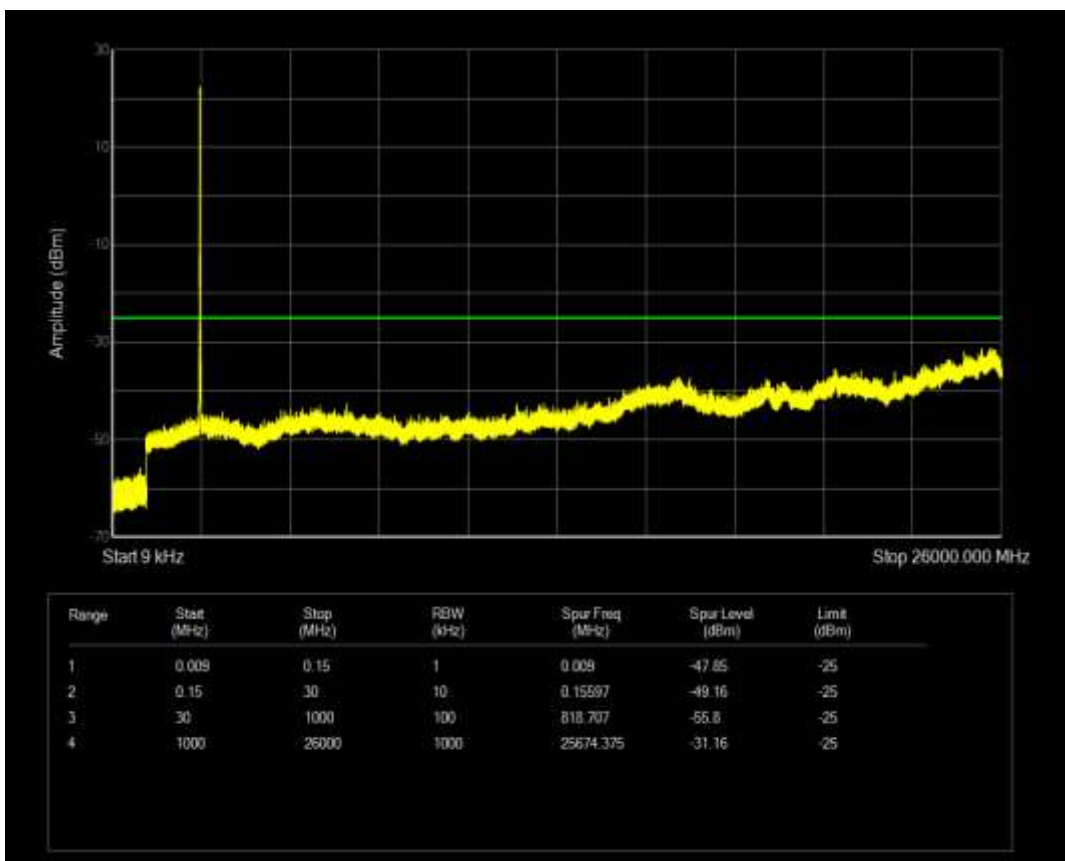

Band2 QPSK BW=20MHz Channel=19100 RB Size=100 Position=#0

Band38 QPSK BW=5MHz Channel=37775 RB Size=25 Position=#0

Band38 QAM16 BW=5MHz Channel=37775 RB Size=25 Position=#0

Band38 QPSK BW=5MHz Channel=38225 RB Size=25 Position=#0

Band38 QAM16 BW=5MHz Channel=38225 RB Size=25 Position=#0

Band38 QPSK BW=10MHz Channel=37800 RB Size=50 Position=#0

Band38 QPSK BW=10MHz Channel=38200 RB Size=50 Position=#0

Band38 QPSK BW=15MHz Channel=37825 RB Size=75 Position=#0