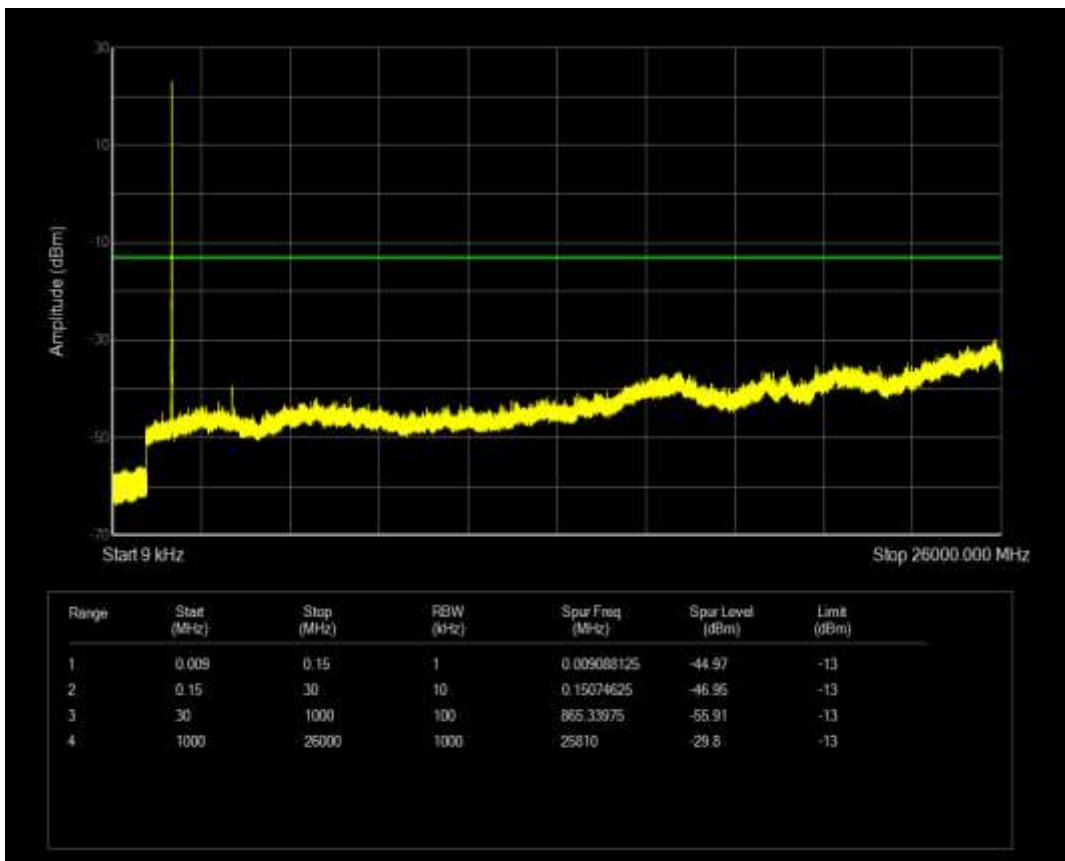

Band4 QAM16 BW=3MHz Channel=19965 RB Size=15 Position=#0

Band4 QPSK BW=3MHz Channel=20385 RB Size=15 Position=#0

Band4 QAM16 BW=3MHz Channel=20385 RB Size=15 Position=#0

Band4 QPSK BW=5MHz Channel=19975 RB Size=25 Position=#0

Band4 QAM16 BW=5MHz Channel=19975 RB Size=25 Position=#0

Band4 QPSK BW=5MHz Channel=20375 RB Size=25 Position=#0

Band4 QAM16 BW=5MHz Channel=20375 RB Size=25 Position=#0

Band4 QPSK BW=10MHz Channel=20000 RB Size=50 Position=#0