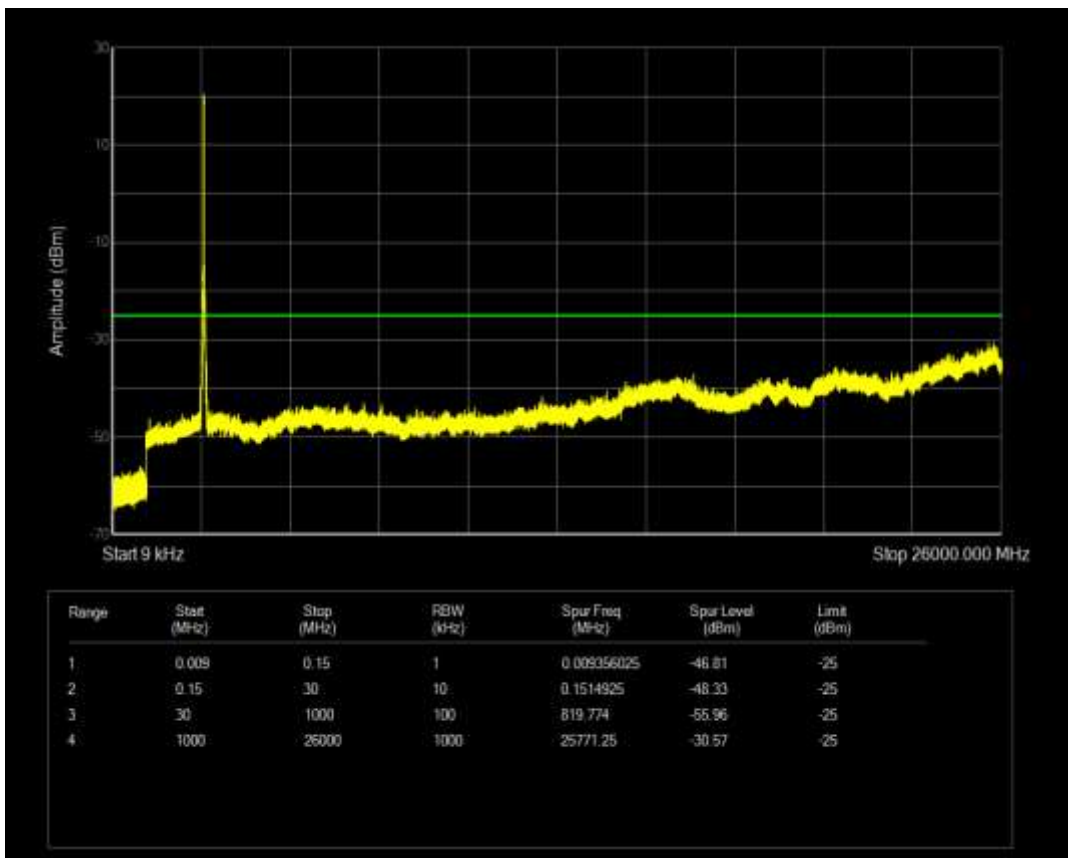

Band41 QPSK BW=15MHz Channel=41515 RB Size=75 Position=#0

Band41 QPSK BW=20MHz Channel=39750 RB Size=100 Position=#0