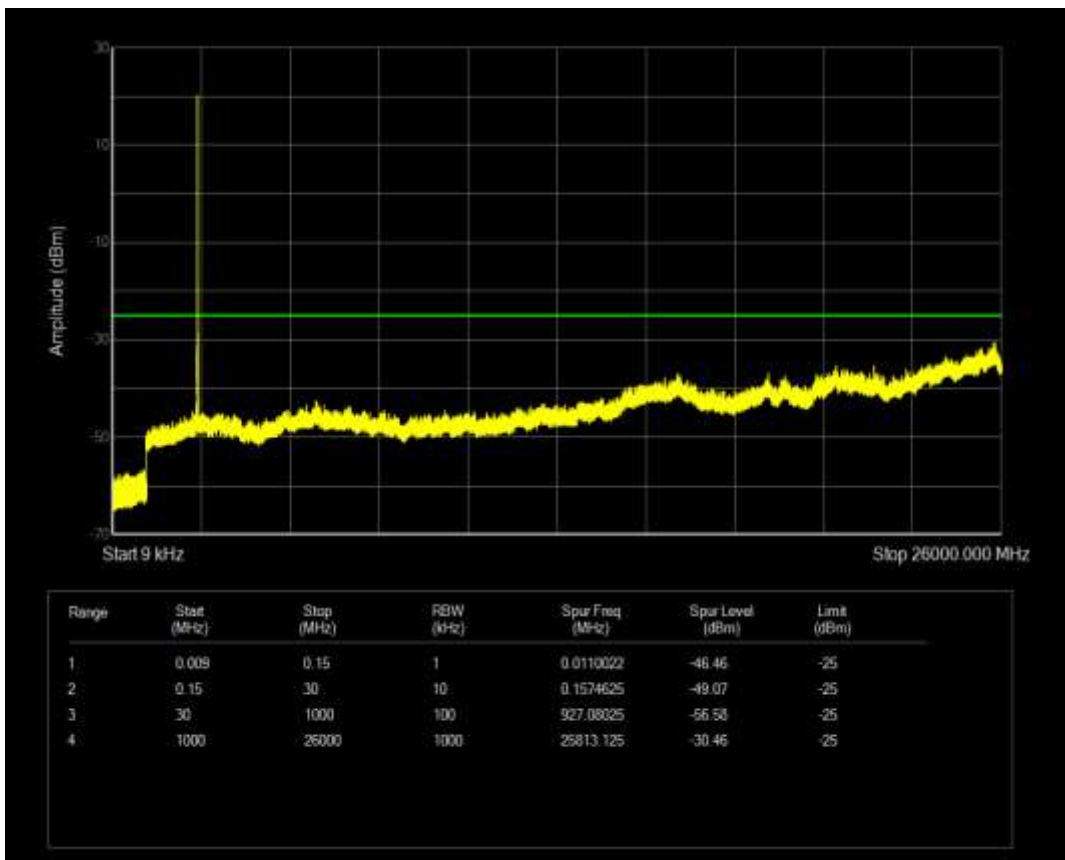

Band41 QAM16 BW=5MHz Channel=39675 RB Size=25 Position=#0

Band41 QPSK BW=5MHz Channel=41565 RB Size=25 Position=#0