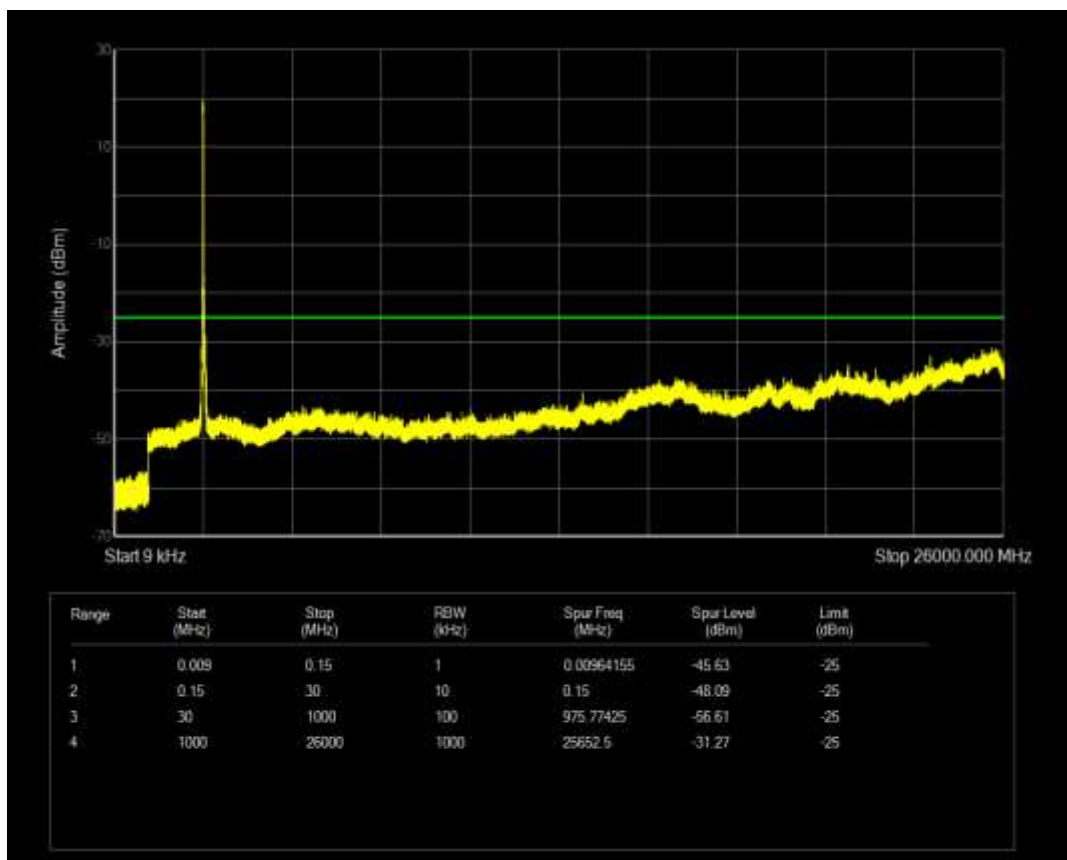

Band2 QPSK BW=20MHz Channel=19100 RB Size=100 Position=#0

Band38 QPSK BW=5MHz Channel=37775 RB Size=25 Position=#0

Band38 QAM16 BW=5MHz Channel=37775 RB Size=25 Position=#0

Band38 QPSK BW=5MHz Channel=38225 RB Size=25 Position=#0

Band38 QAM16 BW=5MHz Channel=38225 RB Size=25 Position=#0

Band38 QPSK BW=10MHz Channel=37800 RB Size=50 Position=#0

Band38 QPSK BW=10MHz Channel=38200 RB Size=50 Position=#0

Band38 QPSK BW=15MHz Channel=37825 RB Size=75 Position=#0

Band38 QPSK BW=15MHz Channel=38175 RB Size=75 Position=#0

Band38 QPSK BW=20MHz Channel=37850 RB Size=100 Position=#0

Band38 QPSK BW=20MHz Channel=38150 RB Size=100 Position=#0

Band4 QPSK BW=1.4MHz Channel=19957 RB Size=6 Position=#0