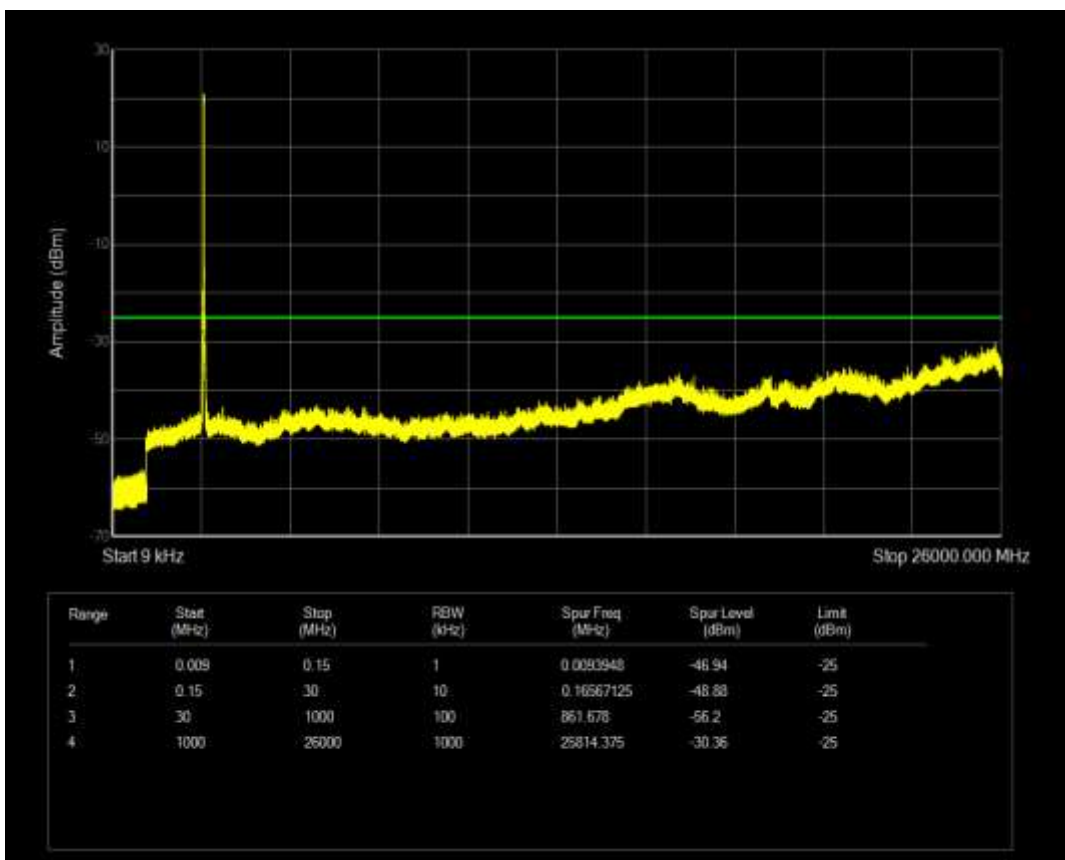

Band41 QPSK BW=10MHz Channel=41540 RB Size=50 Position=#0

Band41 QPSK BW=15MHz Channel=39725 RB Size=75 Position=#0