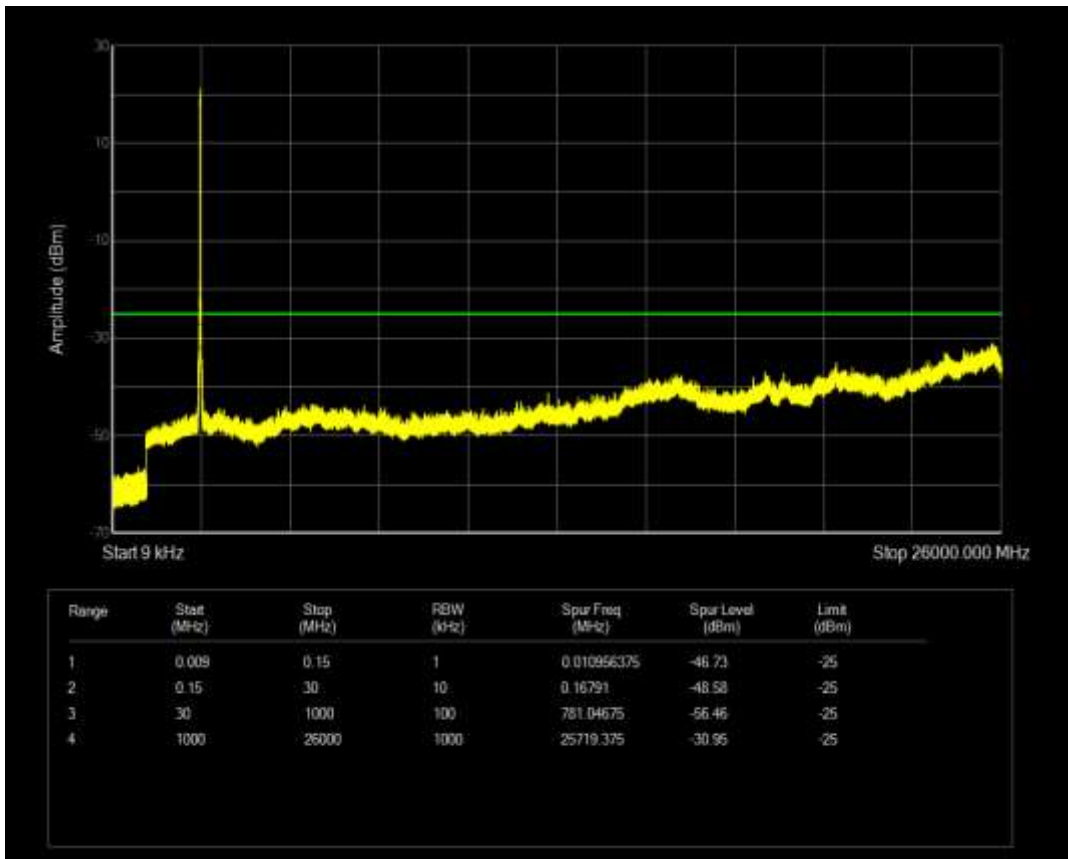

Band2 QPSK BW=20MHz Channel=19100 RB Size=100 Position=#0

Band38 QPSK BW=5MHz Channel=37775 RB Size=25 Position=#0

Band38 QAM16 BW=5MHz Channel=37775 RB Size=25 Position=#0

Band38 QPSK BW=5MHz Channel=38225 RB Size=25 Position=#0

Band38 QAM16 BW=5MHz Channel=38225 RB Size=25 Position=#0

Band38 QPSK BW=10MHz Channel=37800 RB Size=50 Position=#0

Band38 QPSK BW=10MHz Channel=38200 RB Size=50 Position=#0

Band38 QPSK BW=15MHz Channel=37825 RB Size=75 Position=#0

Band38 QPSK BW=15MHz Channel=38175 RB Size=75 Position=#0

Band38 QPSK BW=20MHz Channel=37850 RB Size=100 Position=#0

Band38 QPSK BW=20MHz Channel=38150 RB Size=100 Position=#0

Band4 QPSK BW=1.4MHz Channel=19957 RB Size=6 Position=#0