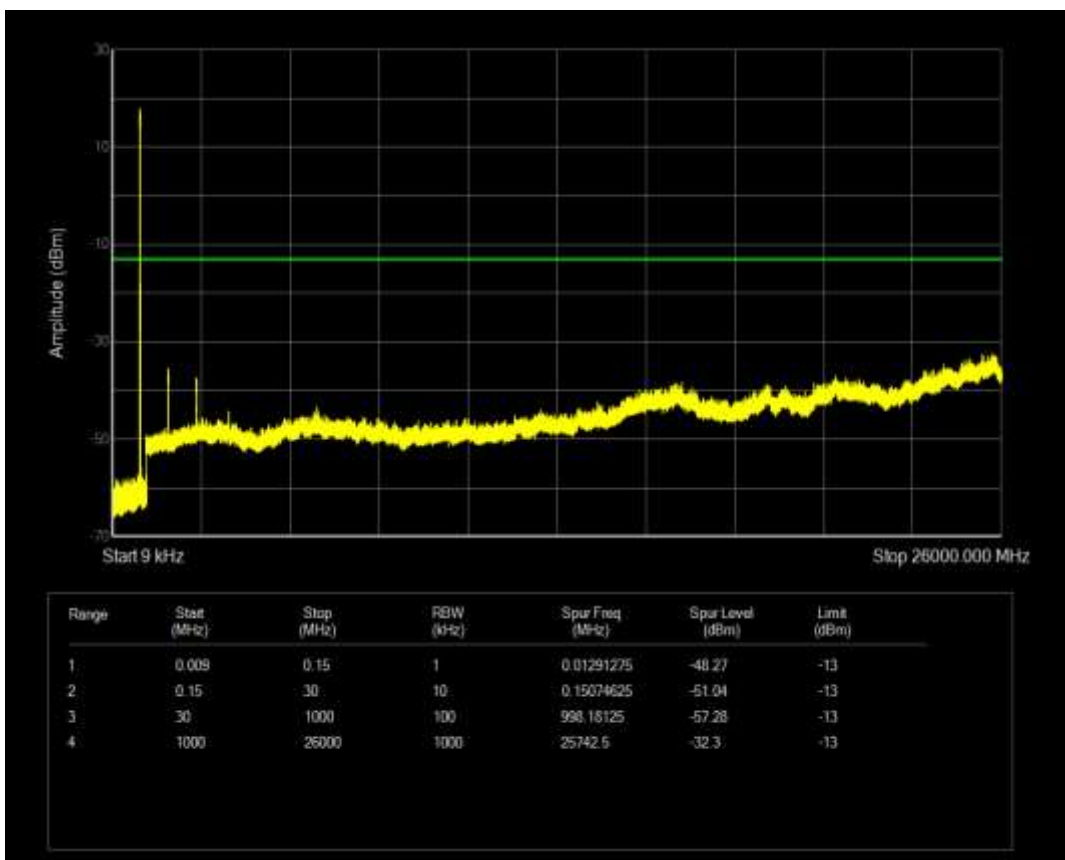

Band5 QPSK BW=3MHz Channel=20415 RB Size=15 Position=#0

Band5 QAM16 BW=1.4MHz Channel=20643 RB Size=6 Position=#0