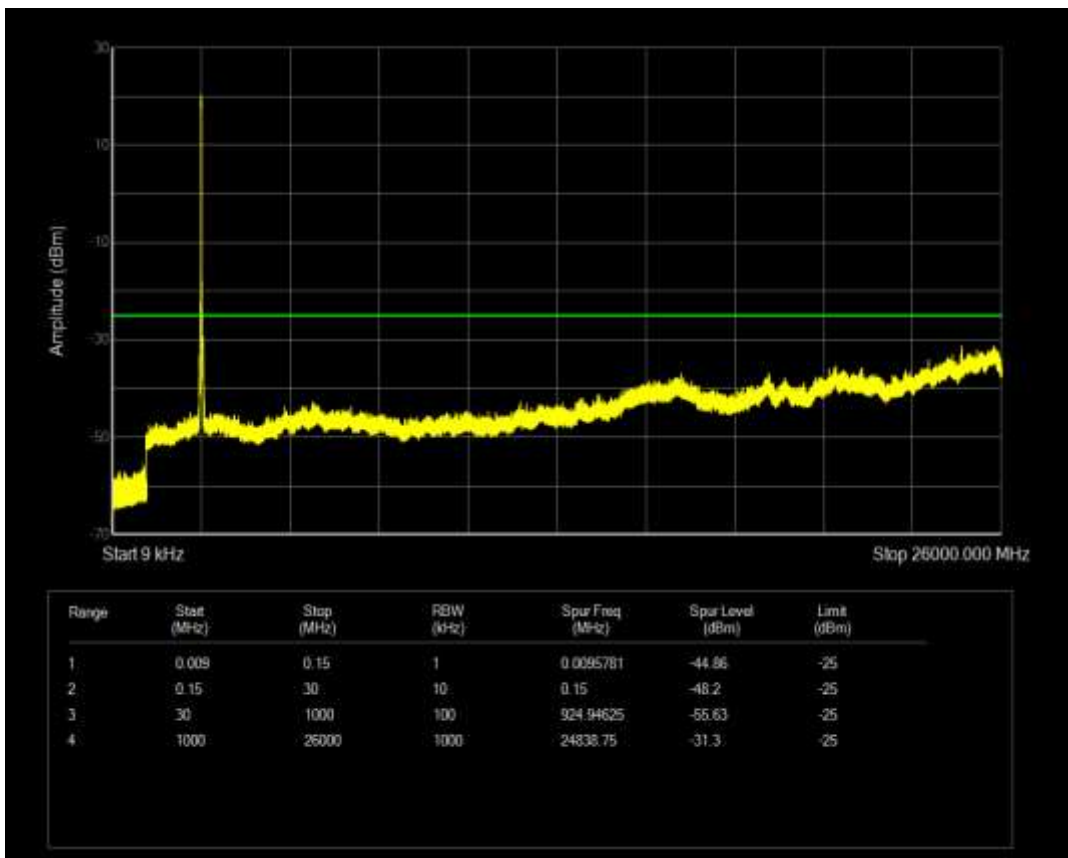

Band2 QPSK BW=20MHz Channel=19100 RB Size=100 Position=#0

Band38 QPSK BW=5MHz Channel=37775 RB Size=25 Position=#0

Band38 QAM16 BW=5MHz Channel=37775 RB Size=25 Position=#0

Band38 QPSK BW=5MHz Channel=38225 RB Size=25 Position=#0

Band38 QAM16 BW=5MHz Channel=38225 RB Size=25 Position=#0

Band38 QPSK BW=10MHz Channel=37800 RB Size=50 Position=#0

Band38 QPSK BW=10MHz Channel=38200 RB Size=50 Position=#0

Band38 QPSK BW=15MHz Channel=37825 RB Size=75 Position=#0

Band38 QPSK BW=15MHz Channel=38175 RB Size=75 Position=#0

Band38 QPSK BW=20MHz Channel=37850 RB Size=100 Position=#0

Band38 QPSK BW=20MHz Channel=38150 RB Size=100 Position=#0

Band4 QPSK BW=1.4MHz Channel=19957 RB Size=6 Position=#0