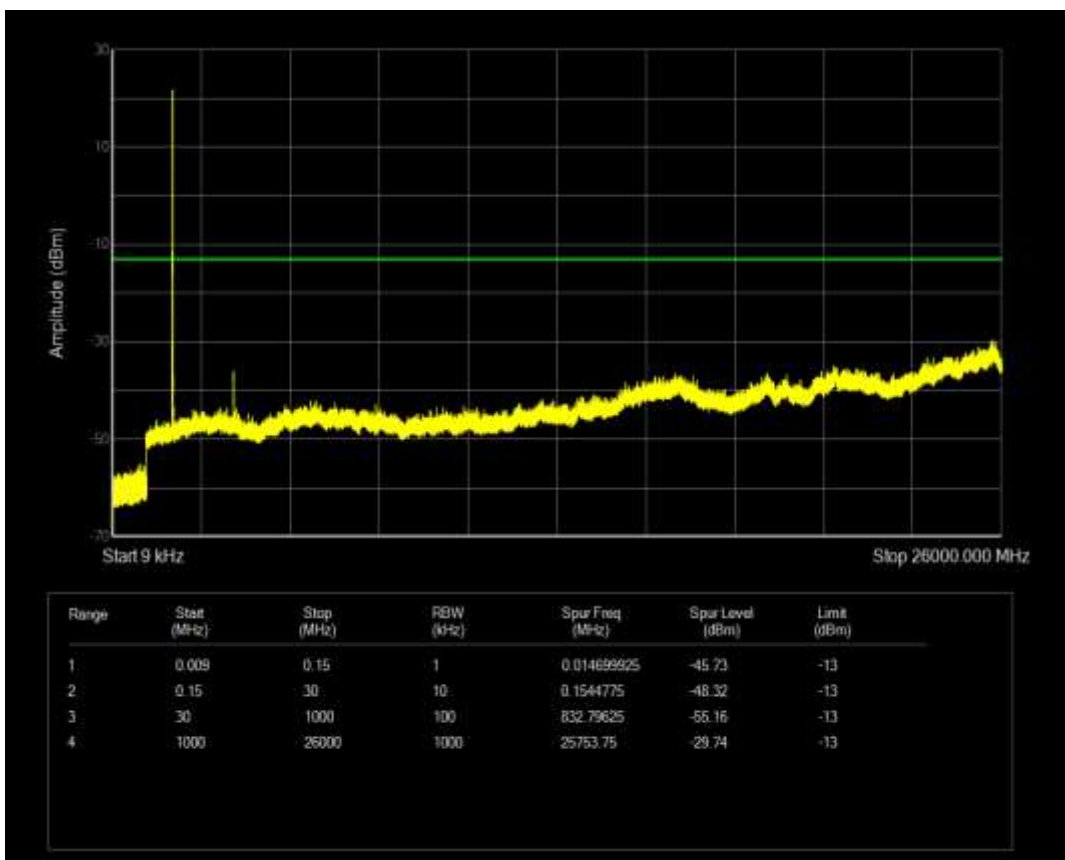

Band66 QAM16 BW=5MHz Channel=132647 RB Size=25 Position=#0

Band66 QPSK BW=10MHz Channel=132022 RB Size=50 Position=#0