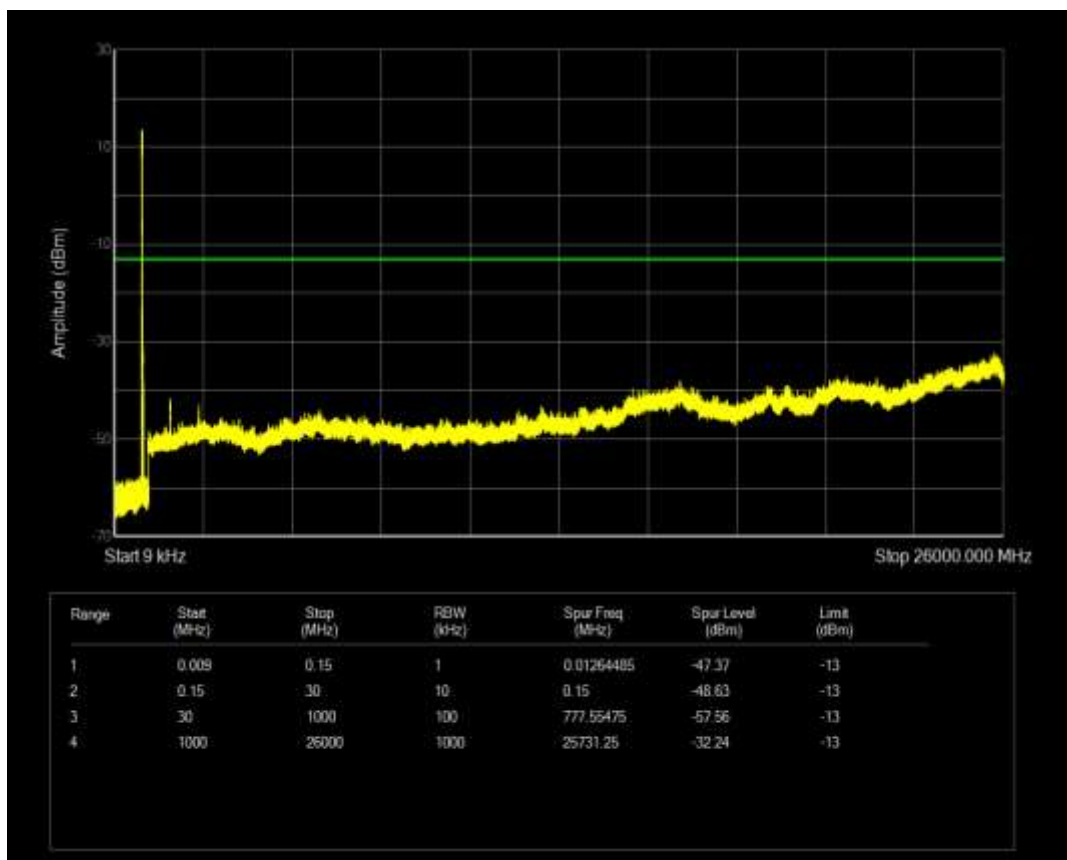

Band5 QAM16 BW=3MHz Channel=20635 RB Size=15 Position=#0

Band5 QAM16 BW=5MHz Channel=20425 RB Size=25 Position=#0

Band5 QPSK BW=5MHz Channel=20425 RB Size=25 Position=#0

Band5 QPSK BW=5MHz Channel=20625 RB Size=25 Position=#0

Band5 QPSK BW=10MHz Channel=20450 RB Size=50 Position=#0

Band5 QAM16 BW=5MHz Channel=20625 RB Size=25 Position=#0

Band5 QPSK BW=10MHz Channel=20600 RB Size=50 Position=#0

Band66 QPSK BW=1.4MHz Channel=131979 RB Size=6 Position=#0