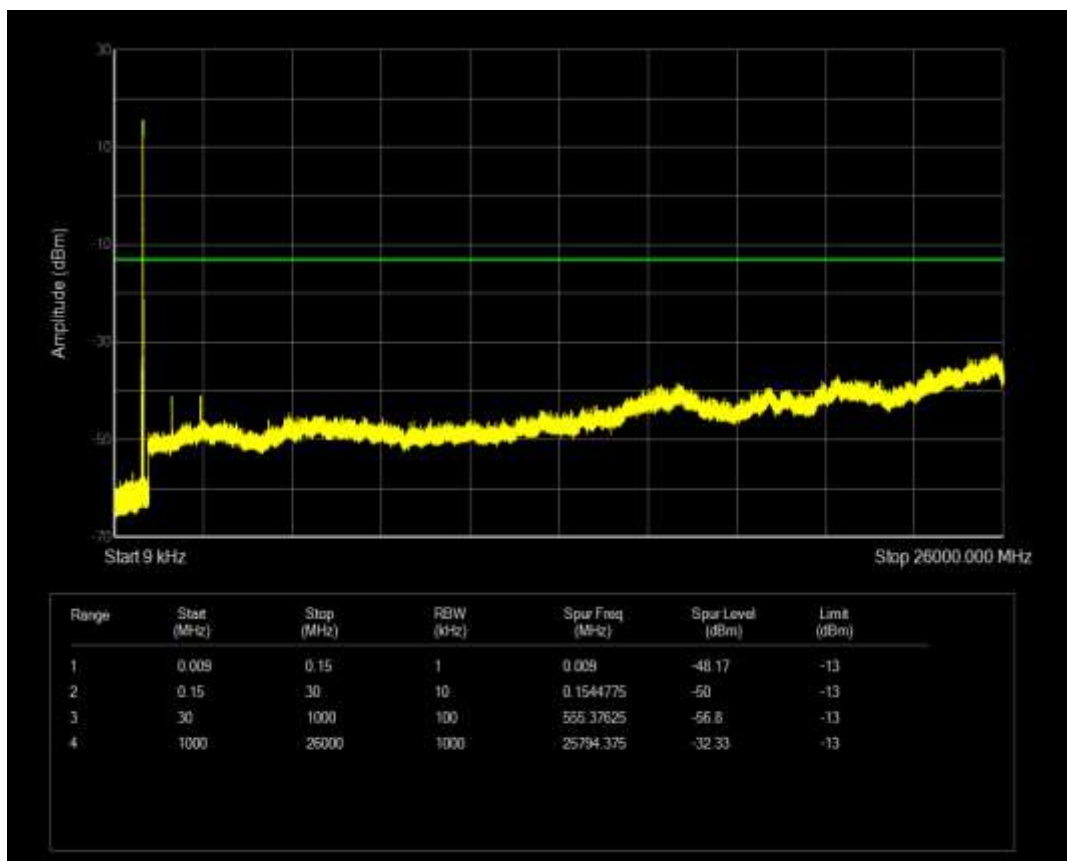

Band5 QAM16 BW=3MHz Channel=20635 RB Size=15 Position=#0

Band5 QAM16 BW=5MHz Channel=20425 RB Size=25 Position=#0

Band5 QPSK BW=5MHz Channel=20425 RB Size=25 Position=#0

Band5 QPSK BW=5MHz Channel=20625 RB Size=25 Position=#0

Band5 QPSK BW=10MHz Channel=20450 RB Size=50 Position=#0

Band5 QAM16 BW=5MHz Channel=20625 RB Size=25 Position=#0

Band5 QPSK BW=10MHz Channel=20600 RB Size=50 Position=#0

Band66 QPSK BW=1.4MHz Channel=131979 RB Size=6 Position=#0