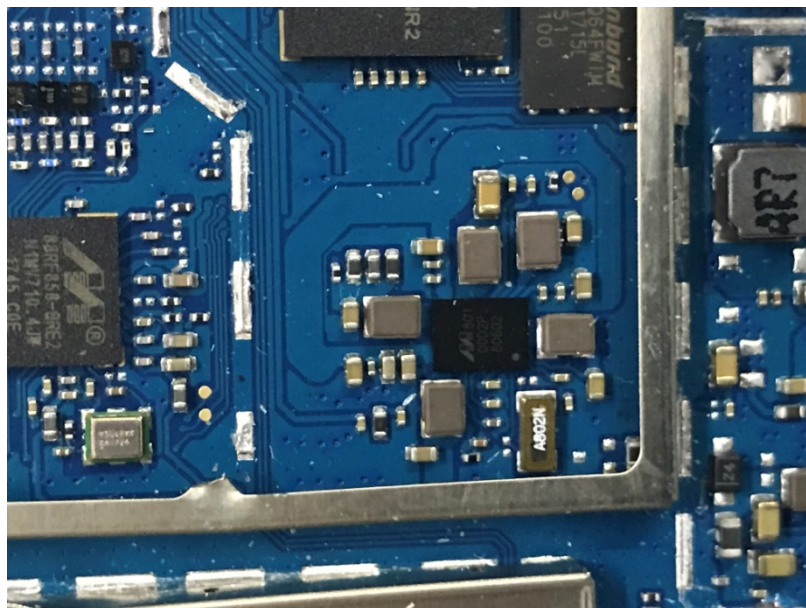

Product Name: CPE

Test Model No.: R01

EUT Constructional Details

-----End-----