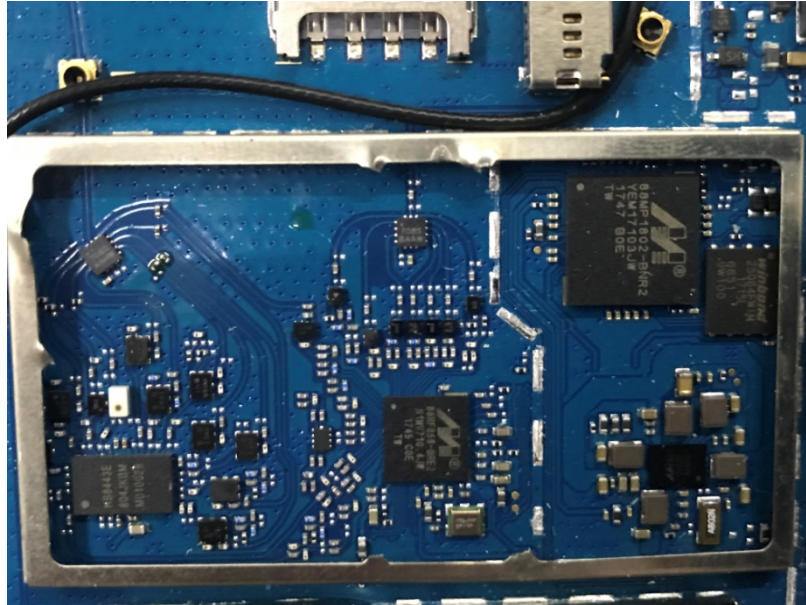

Product Name: CPE

Test Model No.: R01

EUT Constructional Details

-----End-----