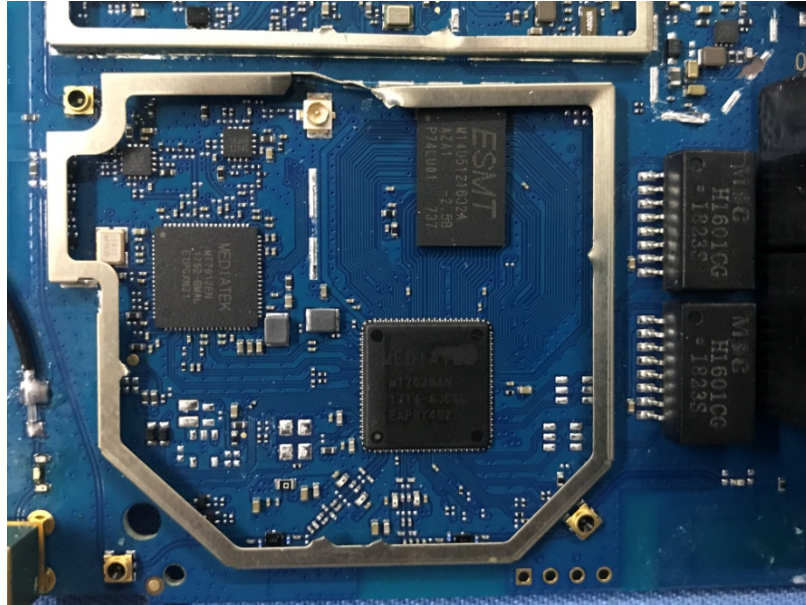

Product Name: CPE

Test Model No.: R01

EUT Constructional Details

-----End-----