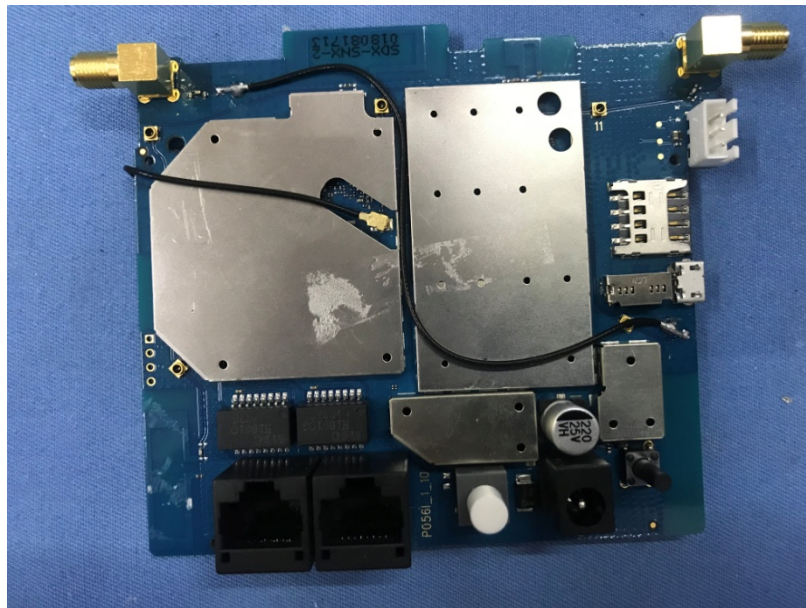

Product Name: CPE

Test Model No.: R01

EUT Constructional Details

-----End-----