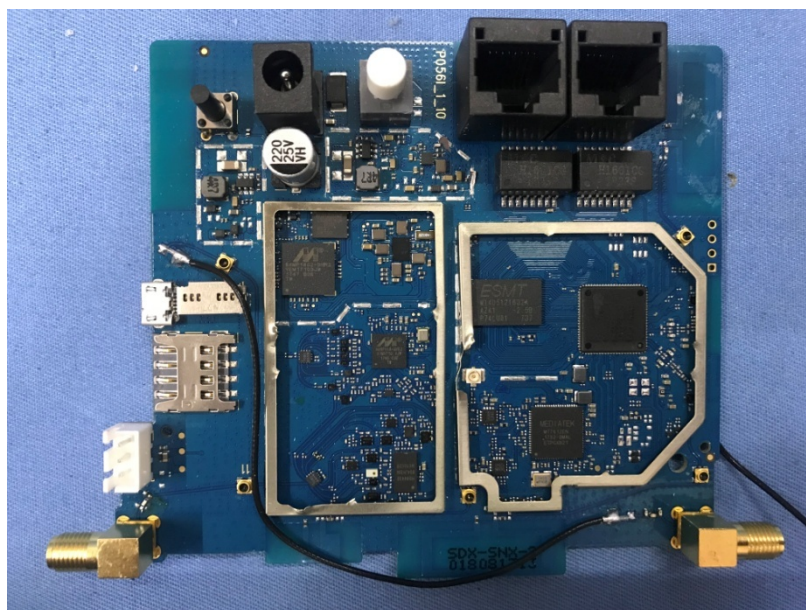

Product Name: CPE

Test Model No.: R01

EUT Constructional Details

-----End-----