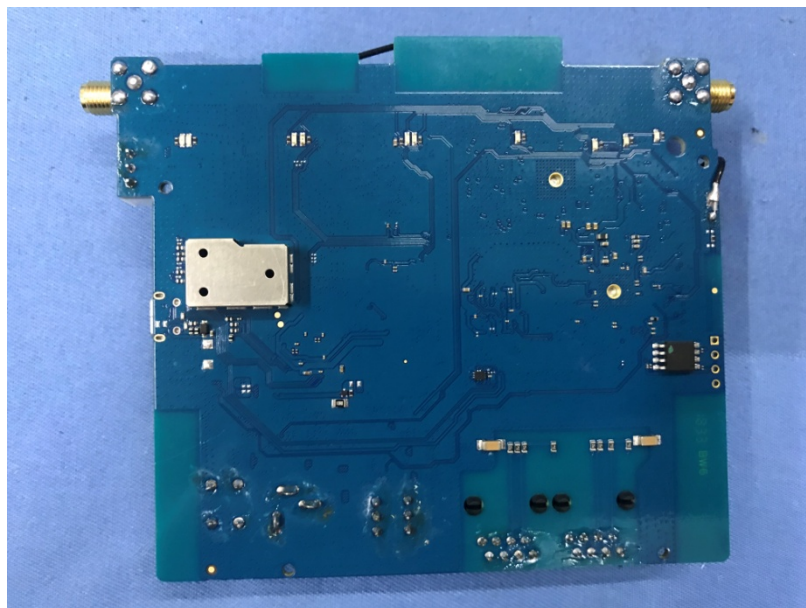

Product Name: CPE

Test Model No.: R01

EUT Constructional Details

-----End-----