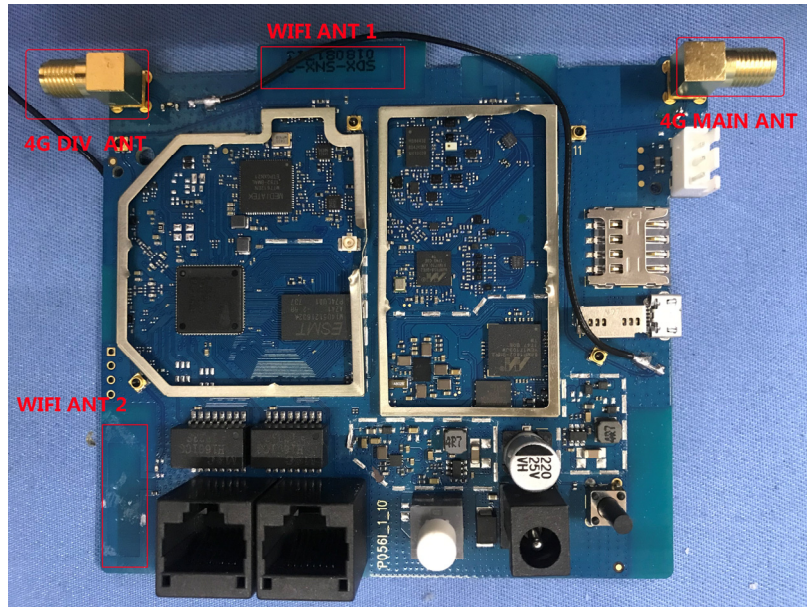

Product Name: CPE

Test Model No.: R01

EUT Constructional Details

-----End-----