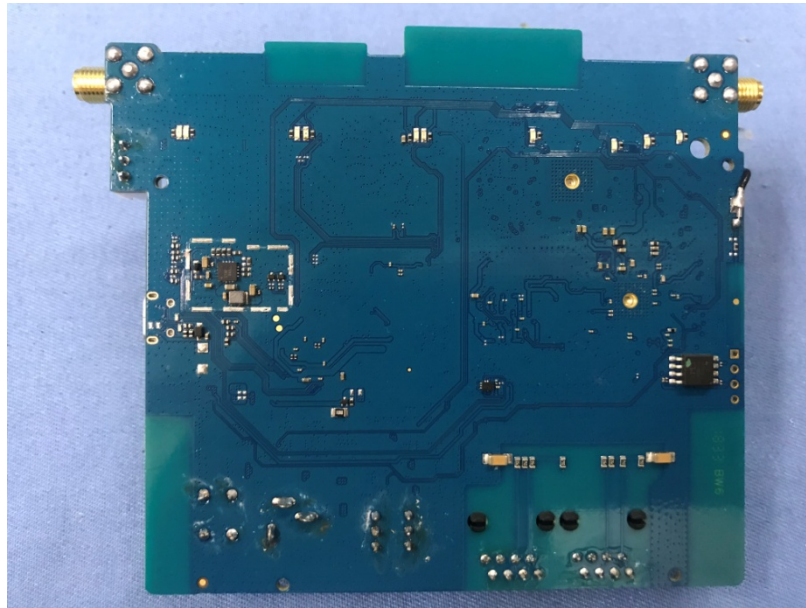

Product Name: CPE

Test Model No.: R01

EUT Constructional Details

-----End-----