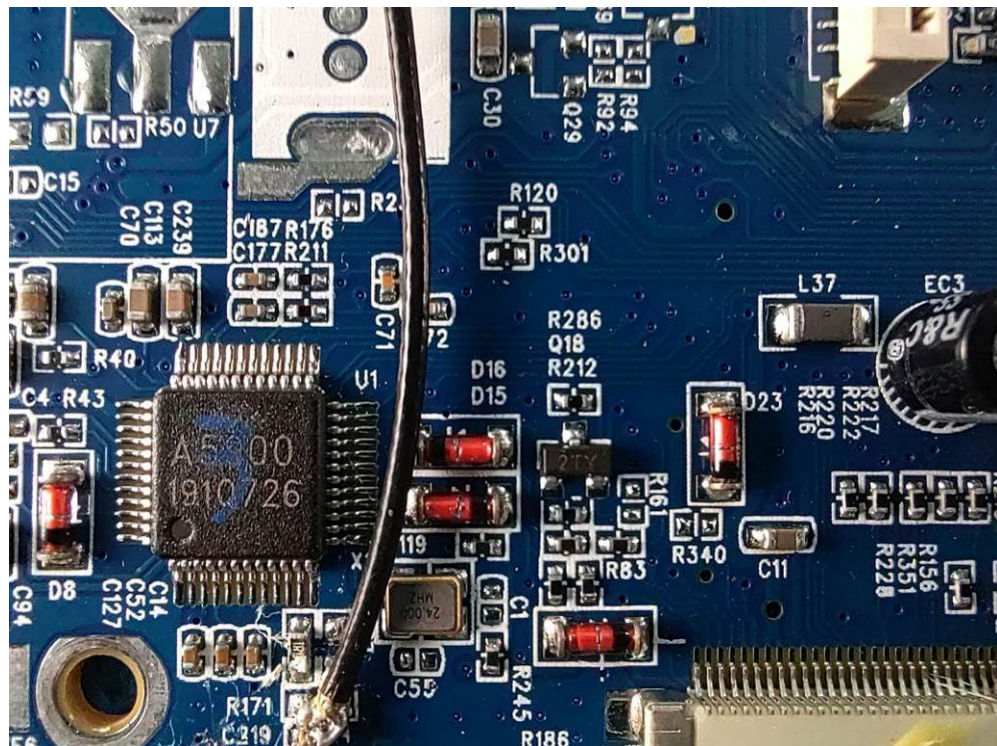

Appendix- VR-651B-Photos

2.2. EUT – Internal View Model VR-651B FCC ID: 2AR3W-VR651B

Appendix- VR-651B-Photos

Appendix- VR-651B-Photos

Appendix- VR-651B-Photos

====End====