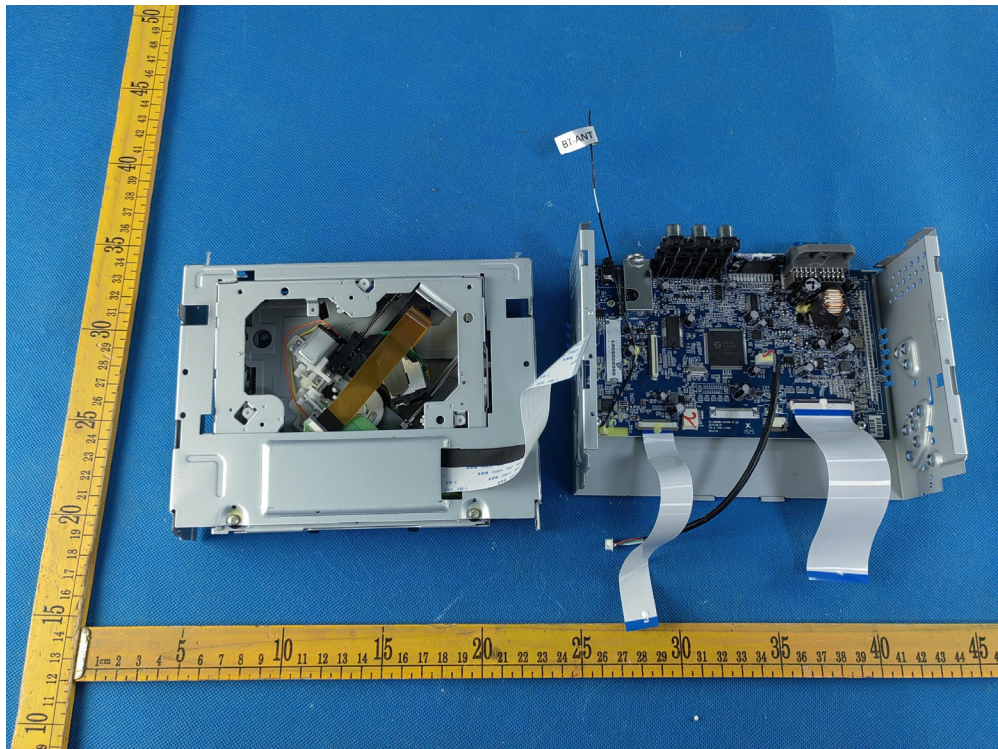

Appendix- VR-651B-Photos

2.2. EUT – Internal View Model VR-651B FCC ID: 2AR3W-VR651B

Appendix- VR-651B-Photos

Appendix- VR-651B-Photos

Appendix- VR-651B-Photos

====End====