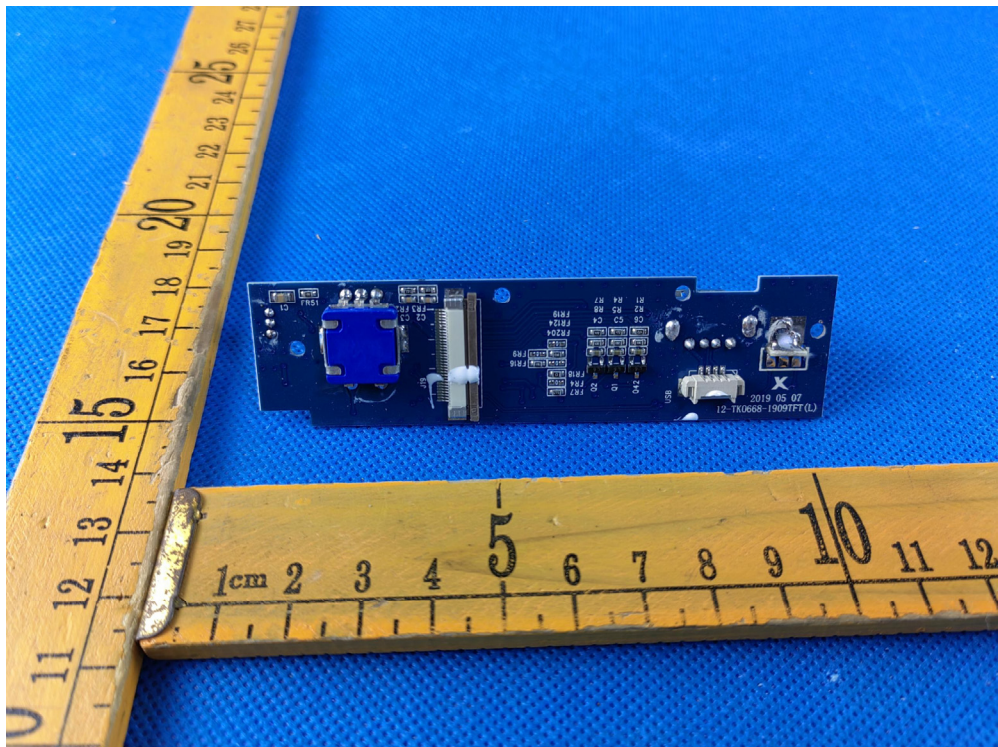

Appendix- VR-651B-Photos

2.2. EUT – Internal View Model VR-651B FCC ID: 2AR3W-VR651B

Appendix- VR-651B-Photos

Appendix- VR-651B-Photos

Appendix- VR-651B-Photos

====End====