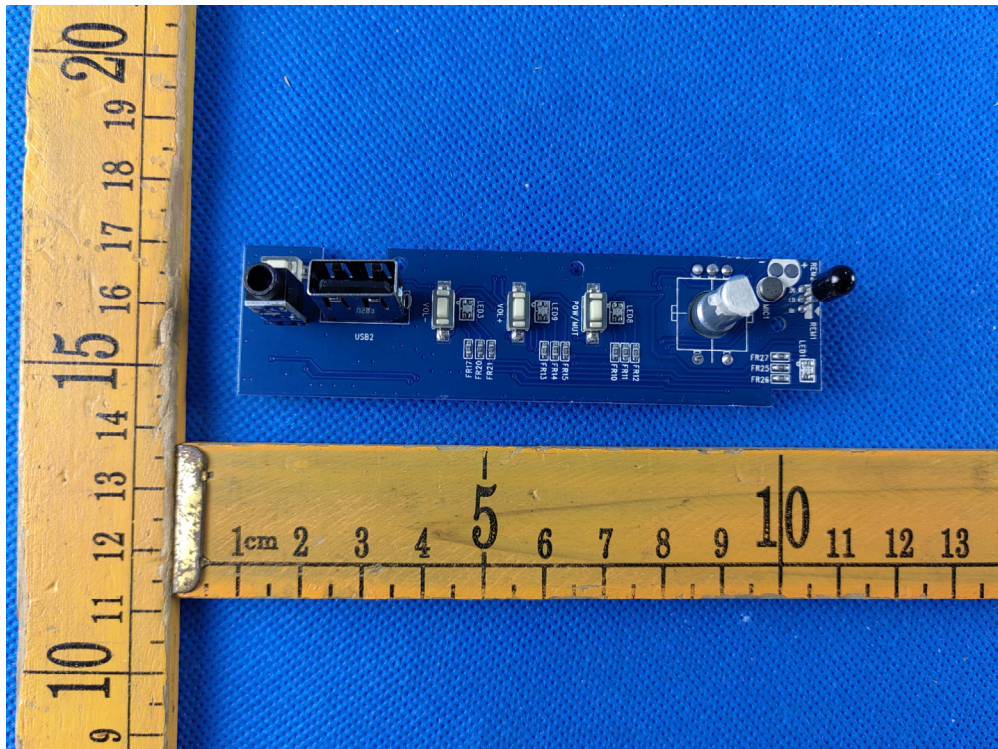

Appendix- VR-651B-Photos

2.2. EUT – Internal View Model VR-651B FCC ID: 2AR3W-VR651B

Appendix- VR-651B-Photos

Appendix- VR-651B-Photos

Appendix- VR-651B-Photos

====End====