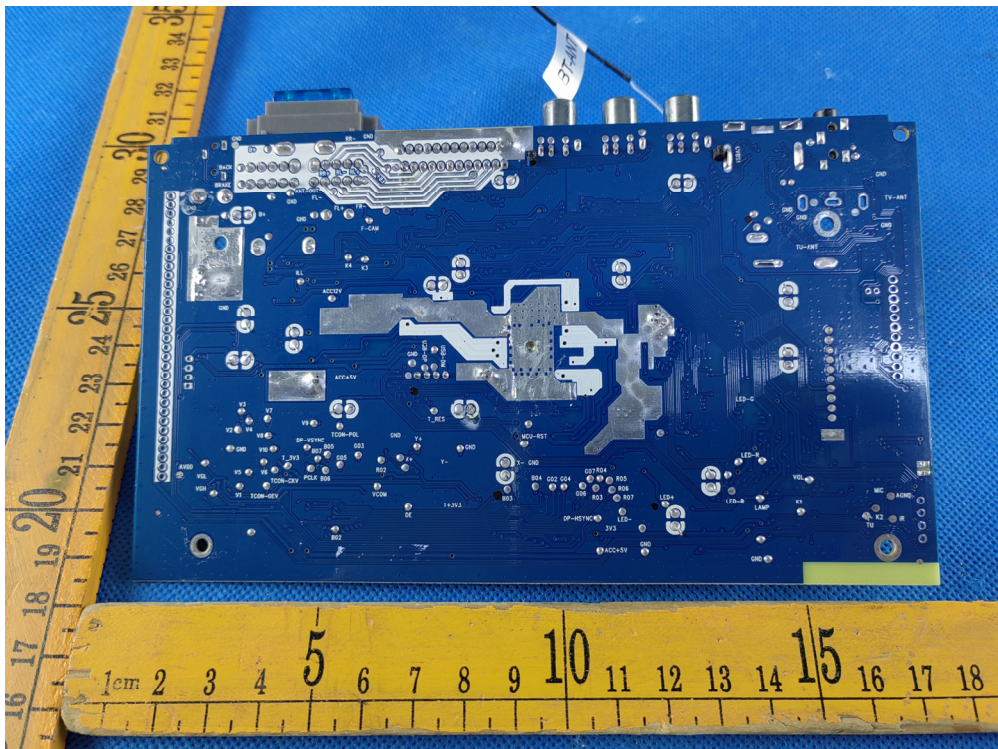

Appendix- VR-651B-Photos

2.2. EUT – Internal View Model VR-651B FCC ID: 2AR3W-VR651B

Appendix- VR-651B-Photos

Appendix- VR-651B-Photos

Appendix- VR-651B-Photos

====End====