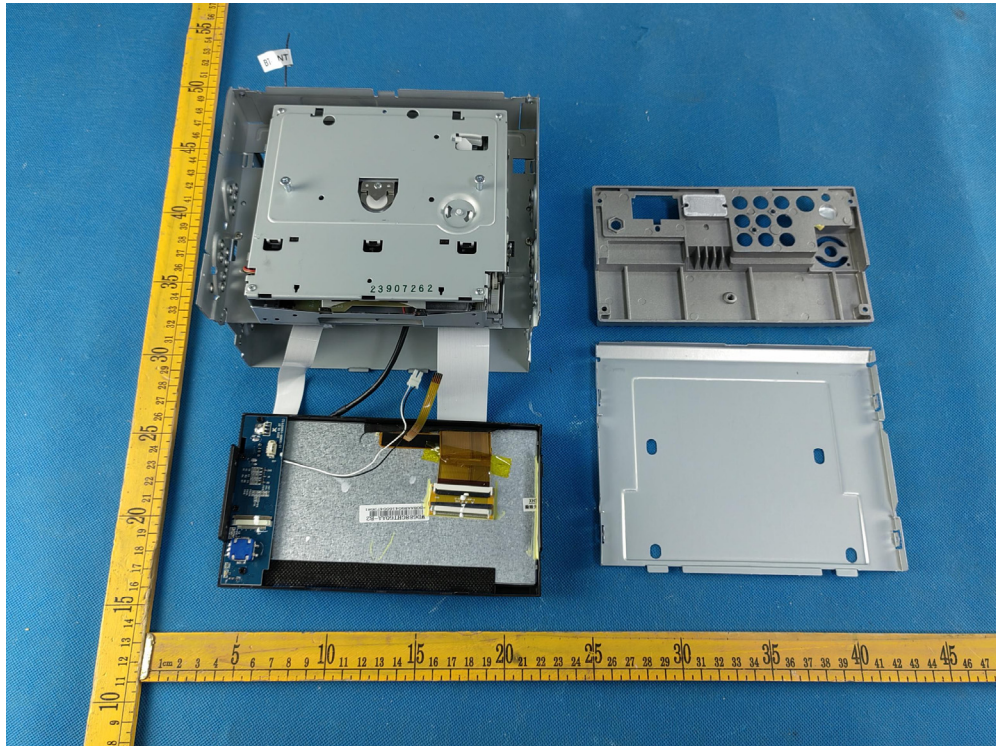

Appendix- VR-651B-Photos

2.2. EUT – Internal View Model VR-651B FCC ID: 2AR3W-VR651B

Appendix- VR-651B-Photos

Appendix- VR-651B-Photos

Appendix- VR-651B-Photos

====End====