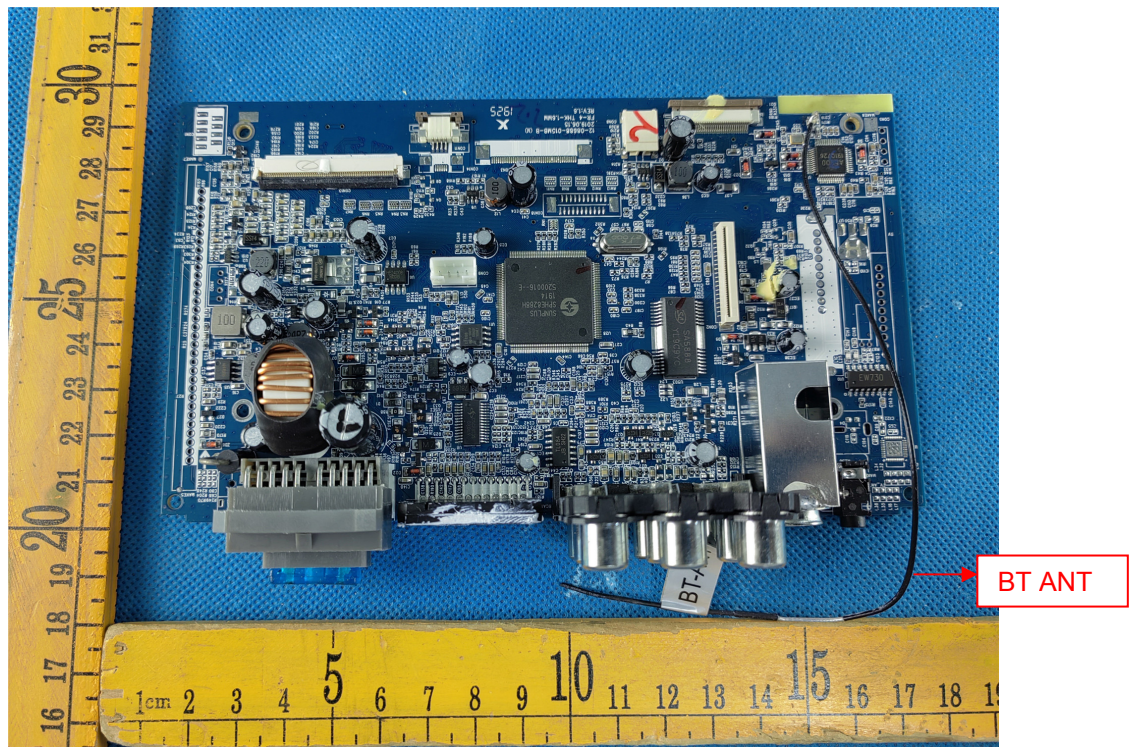

Appendix- VR-651B-Photos

2.2. EUT – Internal View Model VR-651B FCC ID: 2AR3W-VR651B

Appendix- VR-651B-Photos

Appendix- VR-651B-Photos

Appendix- VR-651B-Photos

====End====