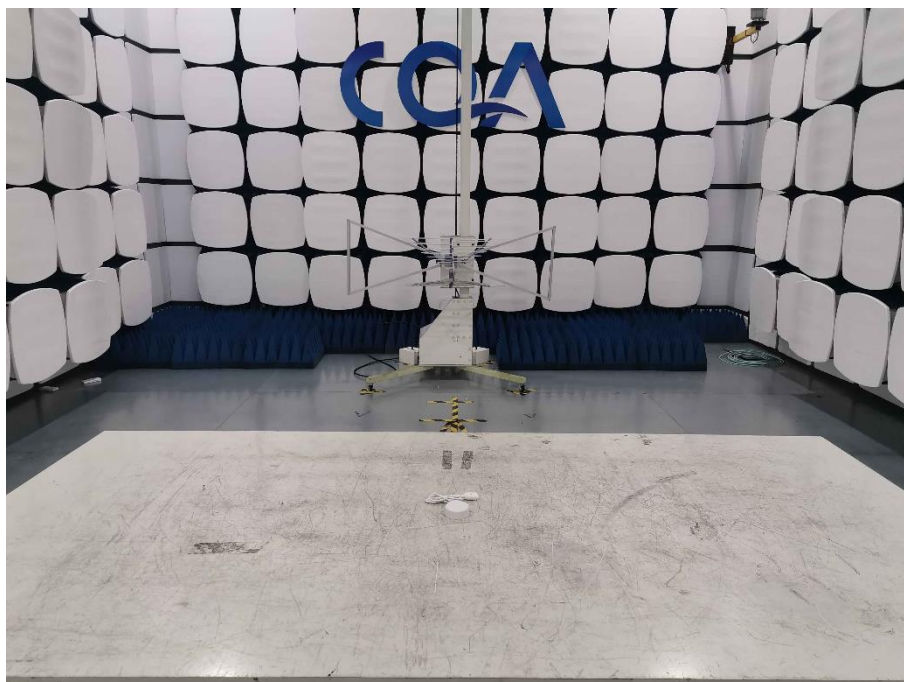

# 1 Photographs - EUT Test Setup

## 1.1 Radiated Spurious Emission

9kHz~30MHz:

30MHz~1GHz:

Above 1GHz: