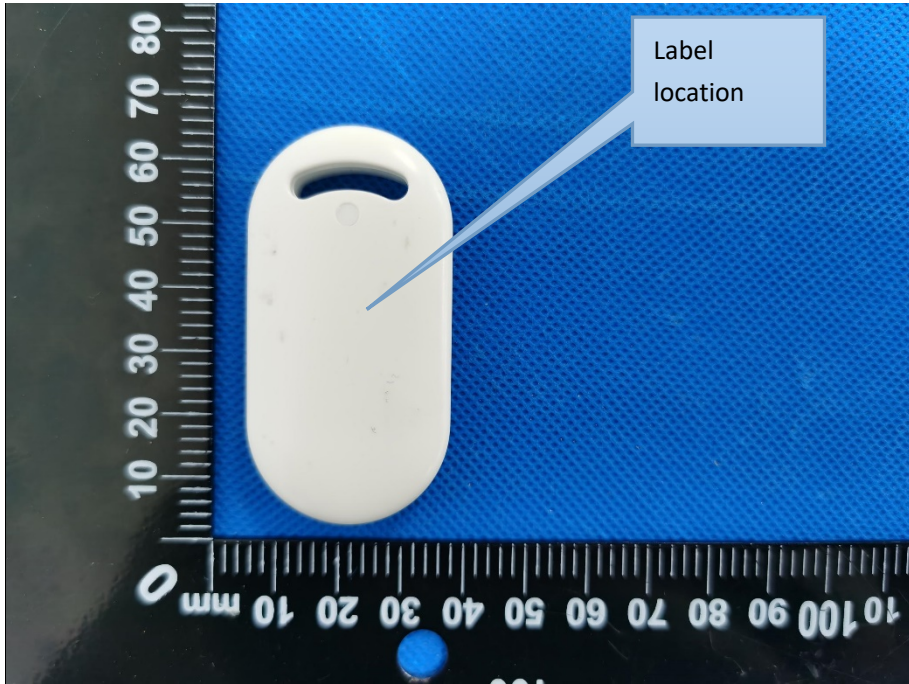

# Label & label location

20mm\*10mm

FCC ID:2AR3P-SOS01D