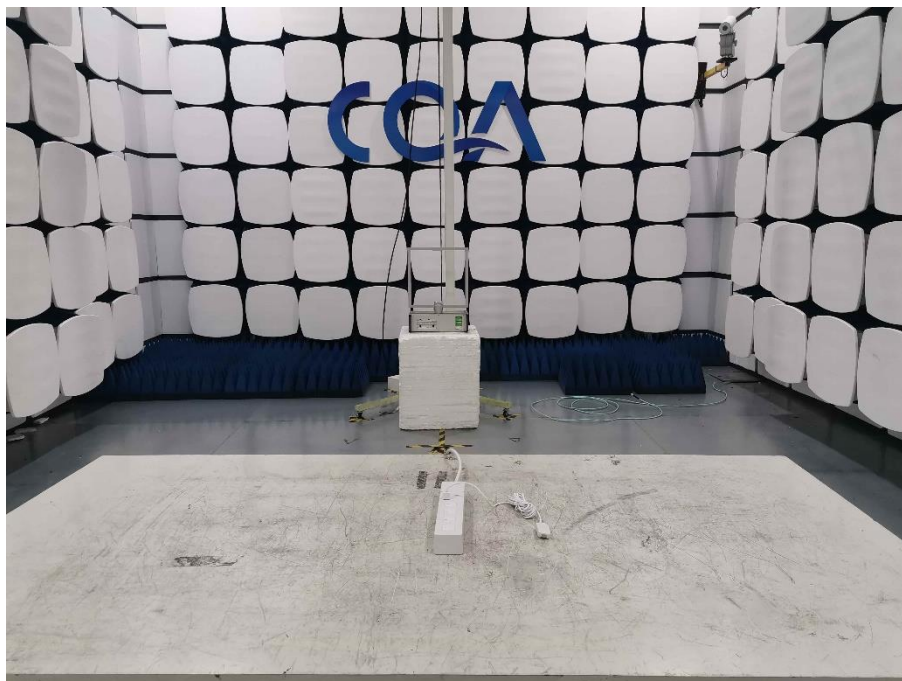

# 1 Photographs - EUT Test Setup

## 1.1 Radiated Spurious Emission

9kHz~30MHz:

30MHz~1GHz:

Above 1GHz: