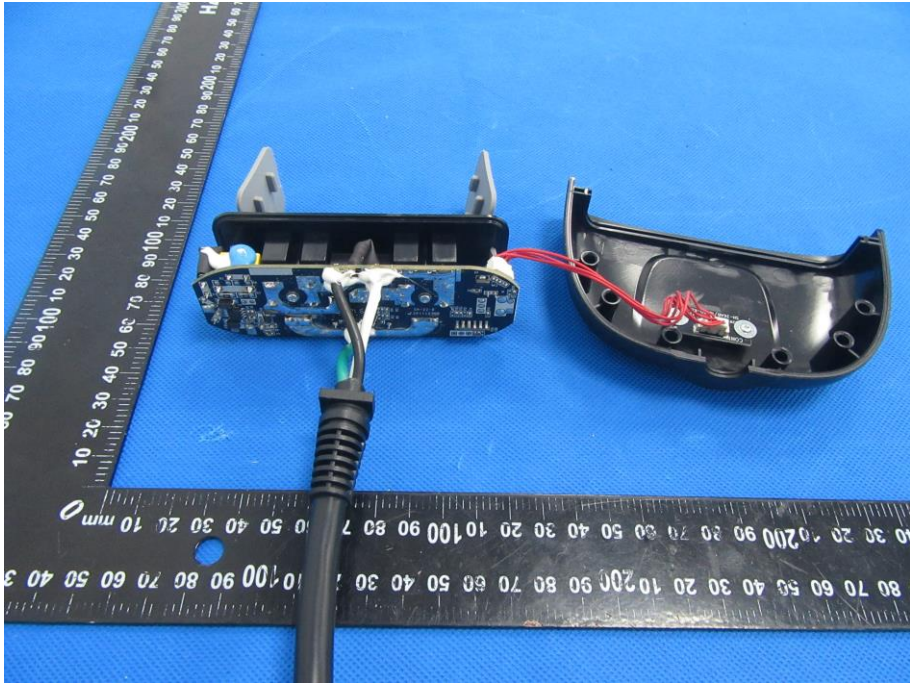

Internal Photos

CON1

S2R29832A0 SA-22-B
SH-26AB/18PRO-KEY-V1

2215

10 20 30

0

10 20 30 40 50 mm