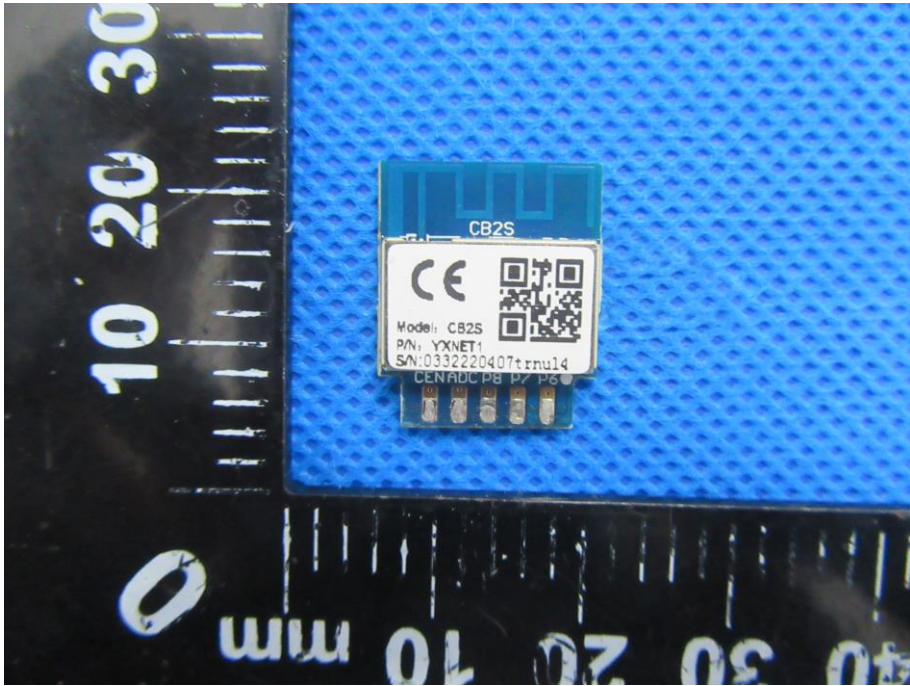

Internal Photos

CON1

S2R29832A0 SA-22-B
SH-26AB/18PRO-KEY-V1

2215

10 20 30

0

10 20 30 40 50 mm