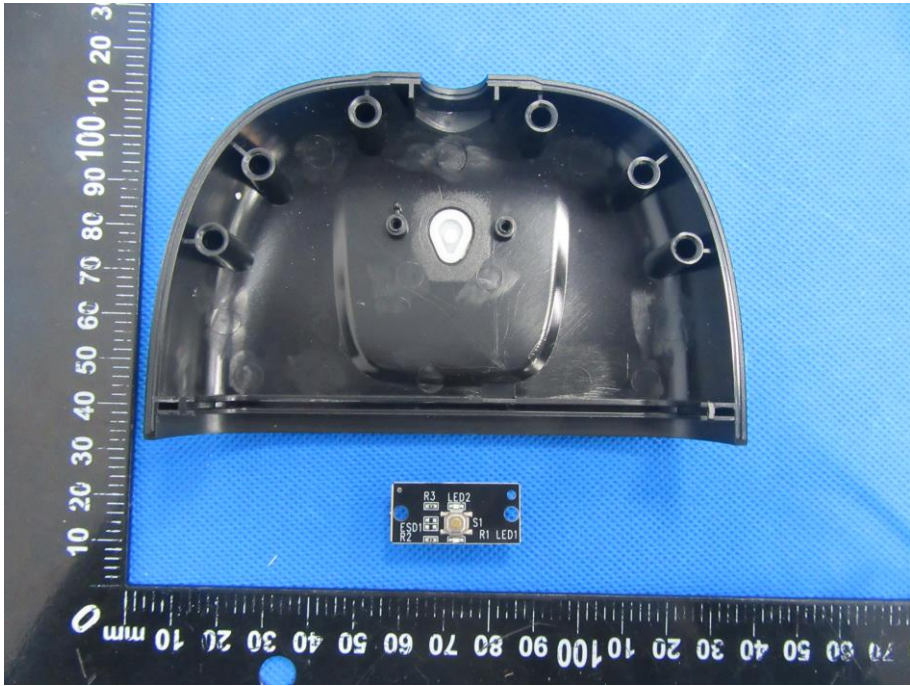

Internal Photos

CON1

S2R29832A0 SA-22-B
SH-26AB/18PRO-KEY-V1

2215

10 20 30

0

10 20 30 40 50 mm