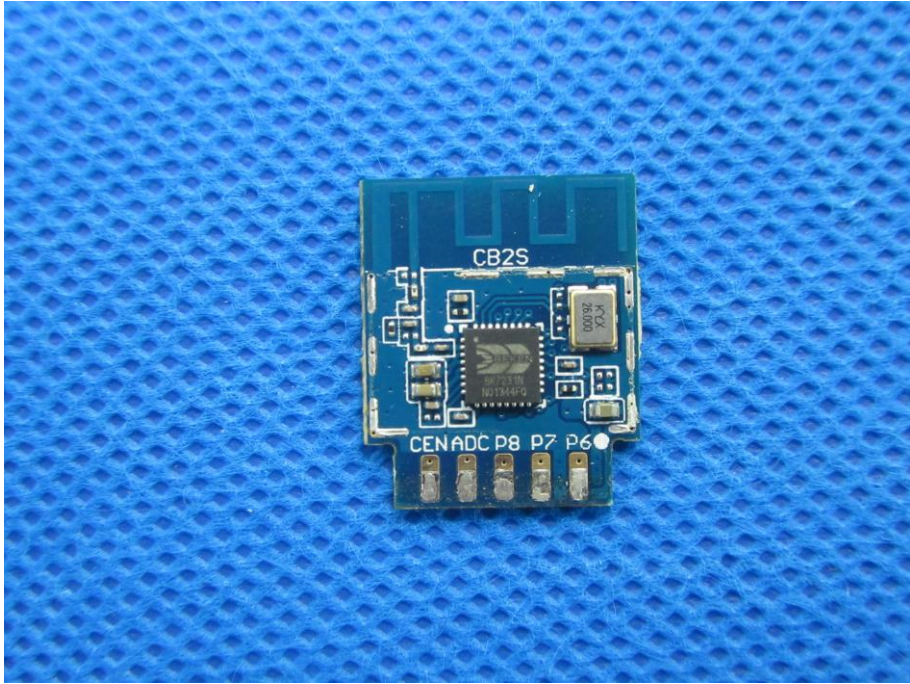

Internal Photos

CON1

S2R29832A0 SA-22-B
SH-26AB/18PRO-KEY-V1

2215

10 20 30

0

10 20 30 40 50 mm