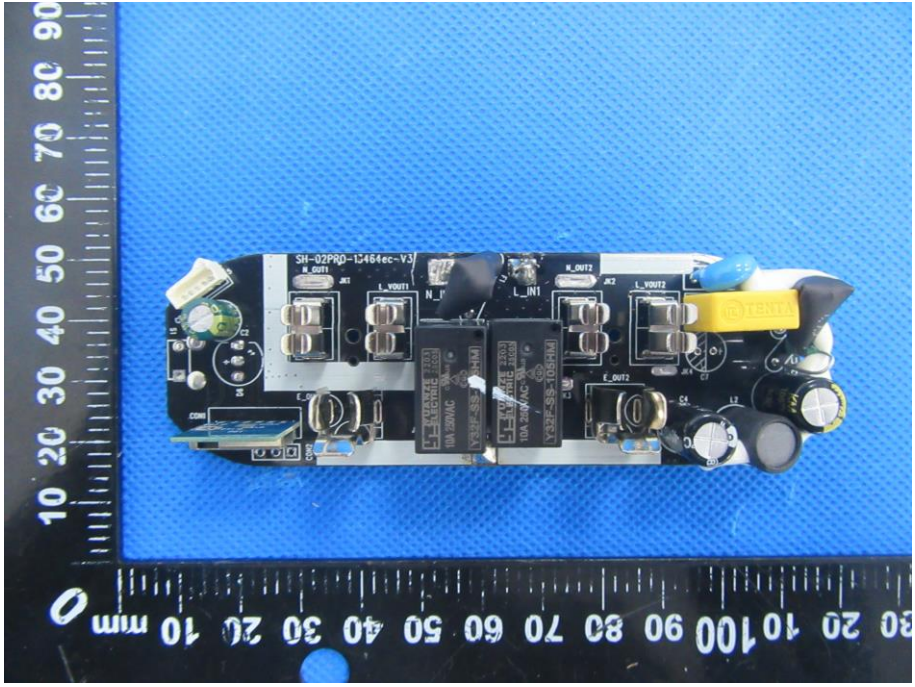

Internal Photos

CON1

S2R29832A0 SA-22-B
SH-26AB/18PRO-KEY-V1

2215

10 20 30

0

10 20 30 40 50 mm