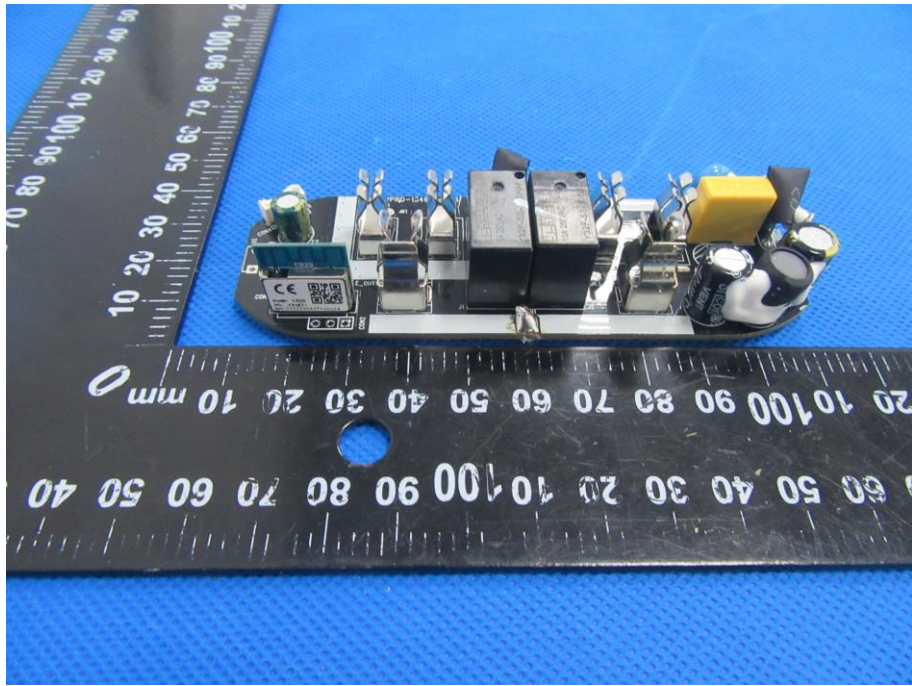

Internal Photos

CON1

S2R29832A0 SA-22-B
SH-26AB/18PRO-KEY-V1

2215

10 20 30

0

10 20 30 40 50 mm