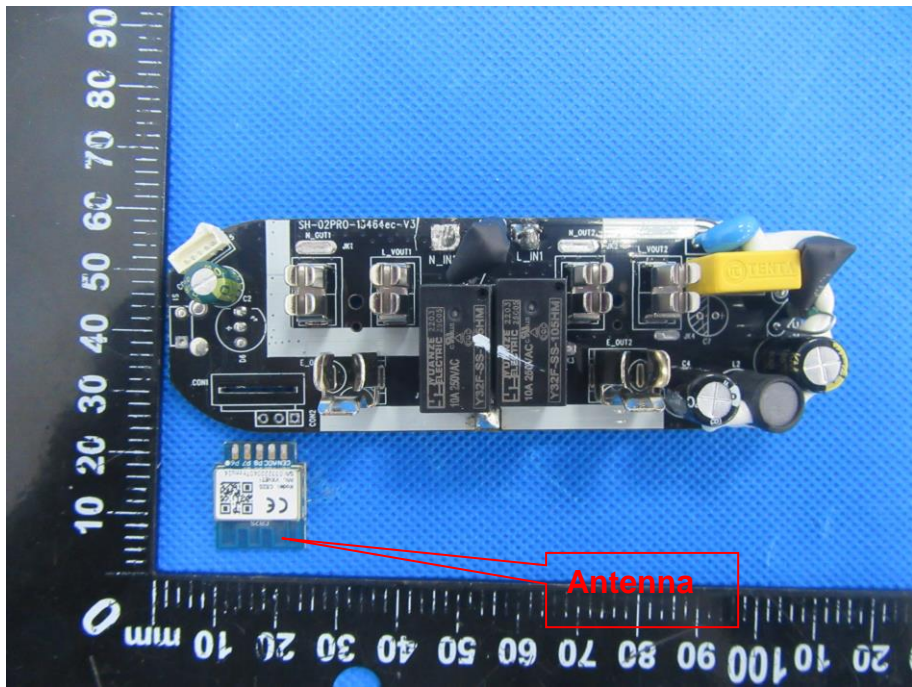

Internal Photos

CON1

S2R29832A0 SA-22-B
SH-26AB/18PRO-KEY-V1

2215

10 20 30

0

10 20 30 40 50 mm