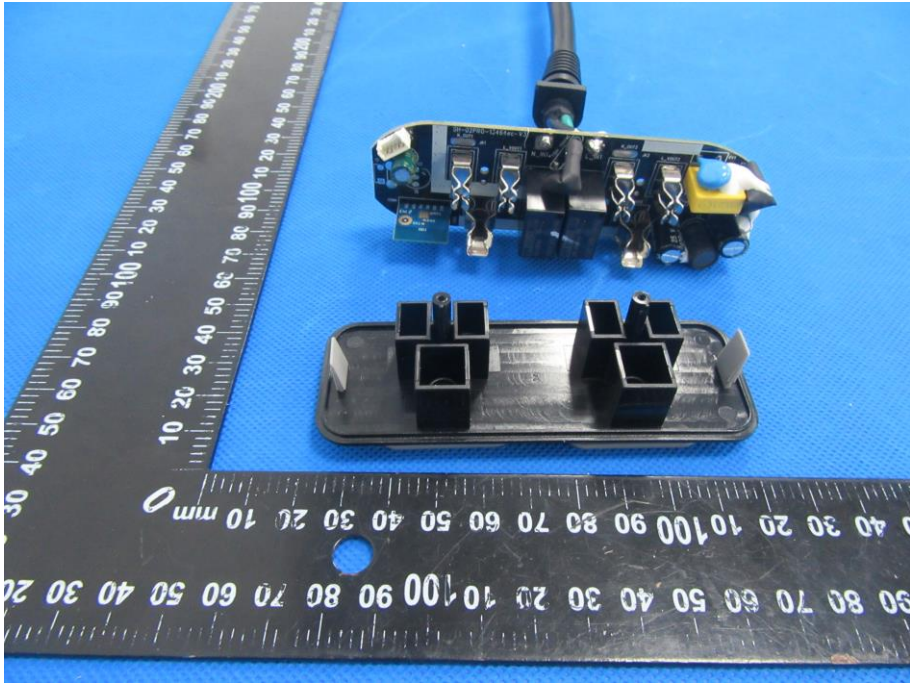

Internal Photos

CON1

S2R29832A0 SA-22-B
SH-26AB/18PRO-KEY-V1

2215

10 20 30

0

10 20 30 40 50 mm