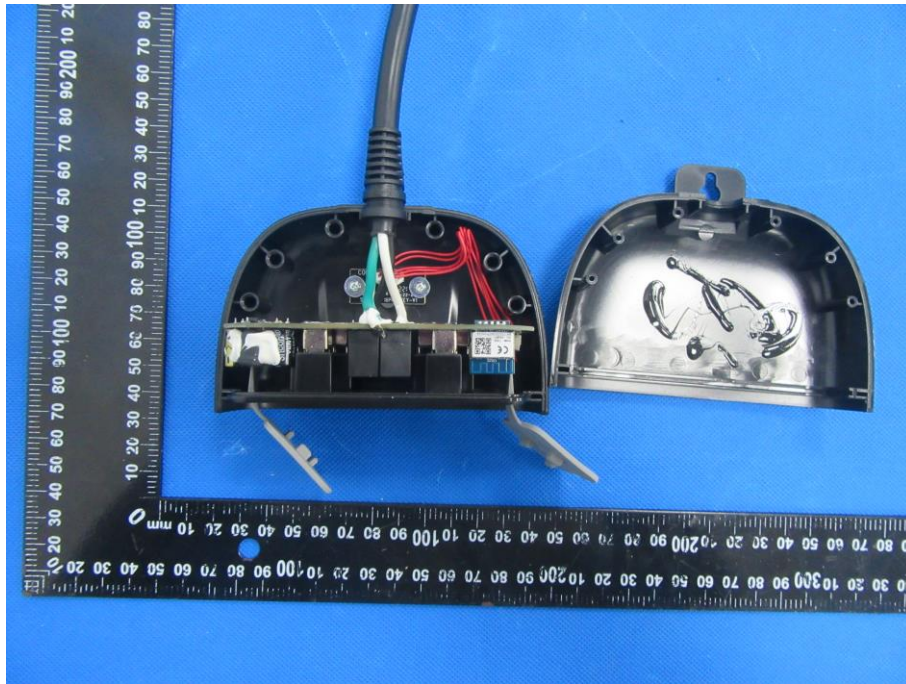

Internal Photos

CON1

S2R29832A0 SA-22-B
SH-26AB/18PRO-KEY-V1

2215

10 20 30

0

10 20 30 40 50 mm