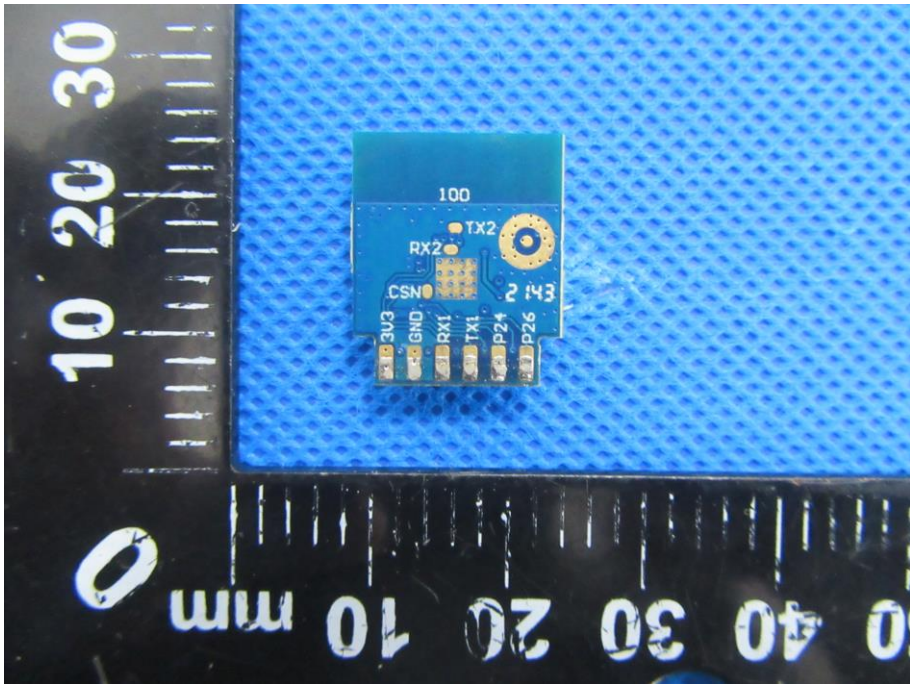

Internal Photos

CON1

S2R29832A0 SA-22-B
SH-26AB/18PRO-KEY-V1

2215

10 20 30

0

10 20 30 40 50 mm