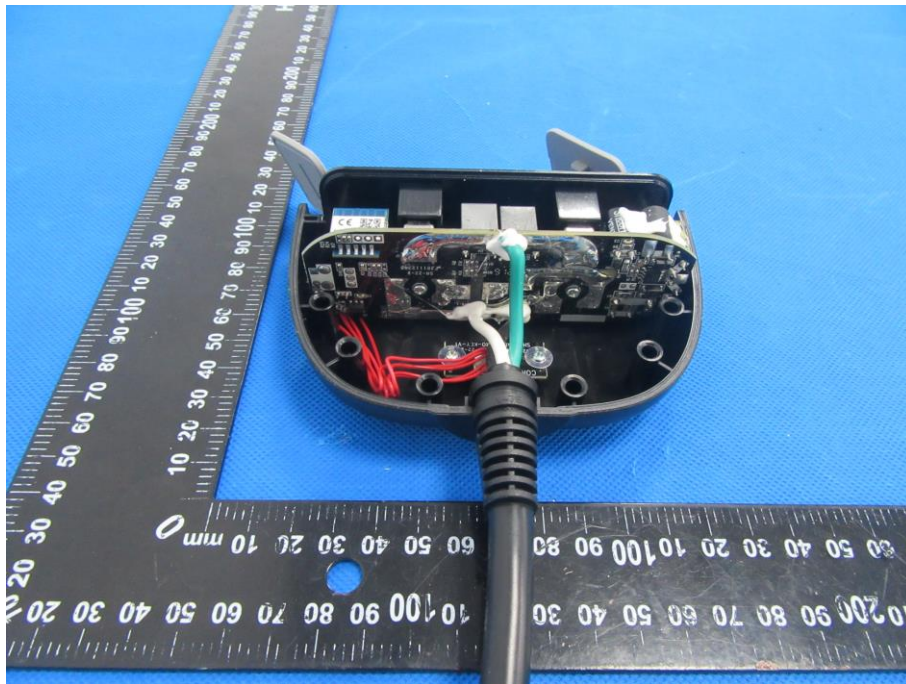

Internal Photos

CON1

S2R29832A0 SA-22-B
SH-26AB/18PRO-KEY-V1

2215

10 20 30

0

10 20 30 40 50 mm