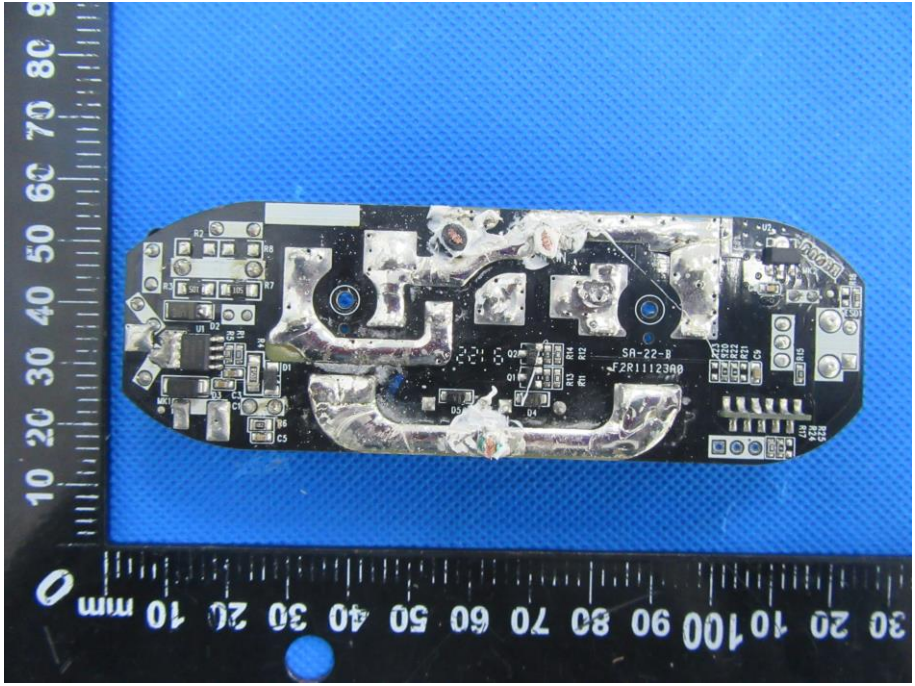

Internal Photos

CON1

S2R29832A0 SA-22-B
SH-26AB/18PRO-KEY-V1

2215

10 20 30

0

10 20 30 40 50 mm