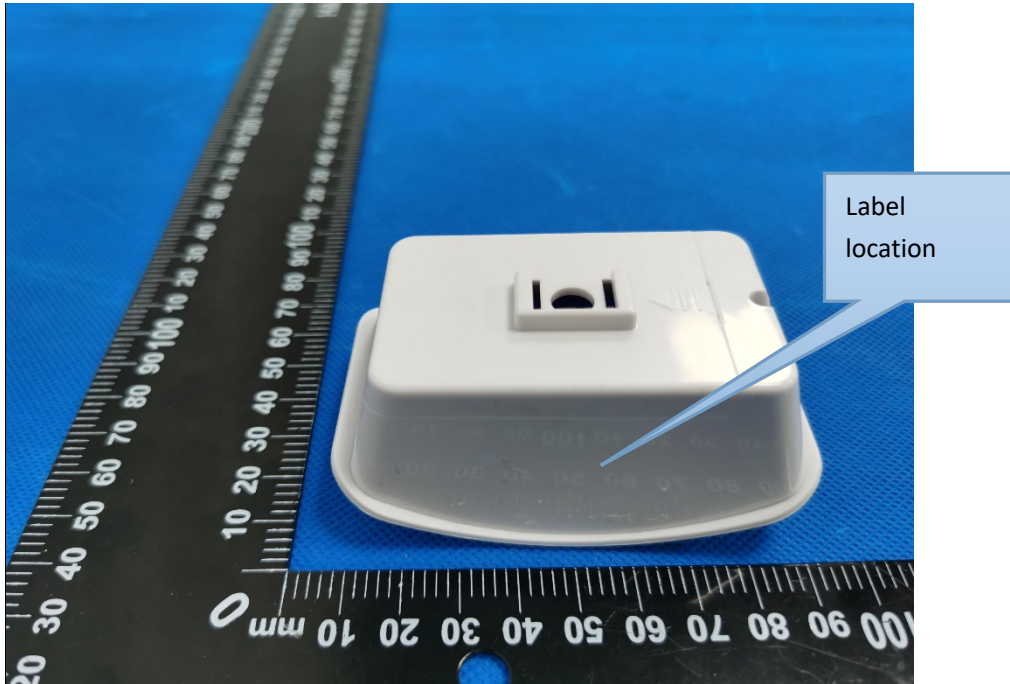

## Label & label location

20mm\*10mm

FCC ID:2AR3P- NWX02D