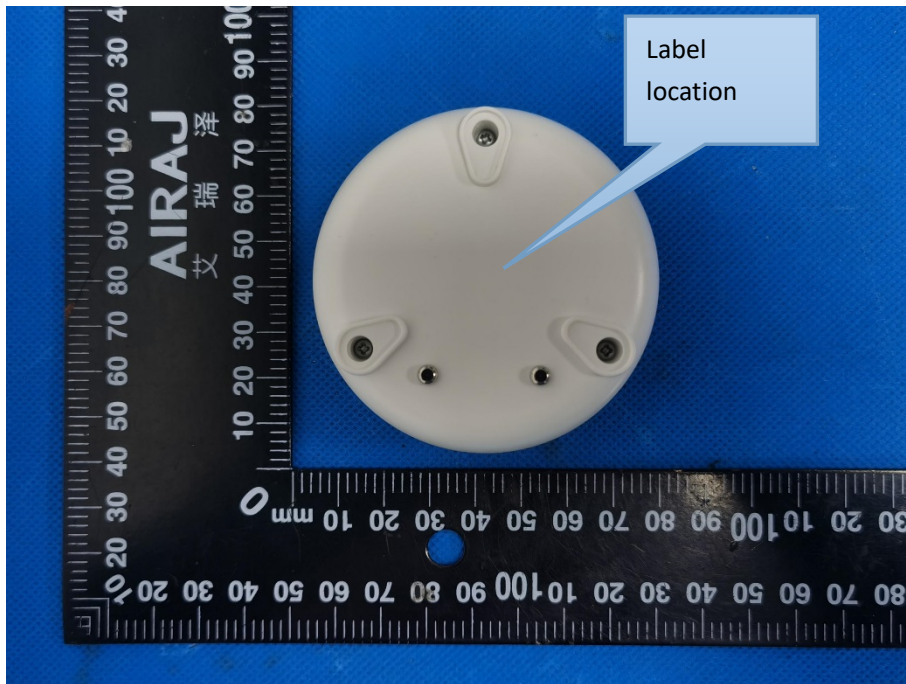

Label & label location

20mm*10mm

FCC ID:2AR3P-LS02