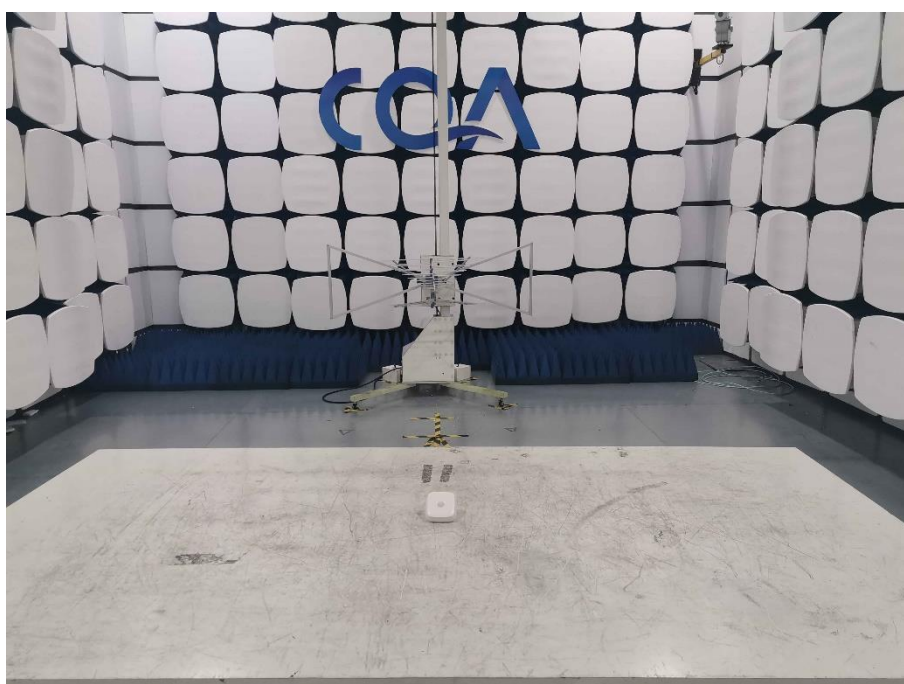

1 Photographs - EUT Test Setup

1.1 Radiated Spurious Emission

9kHz~30MHz:

30MHz~1GHz:

Above 1GHz: