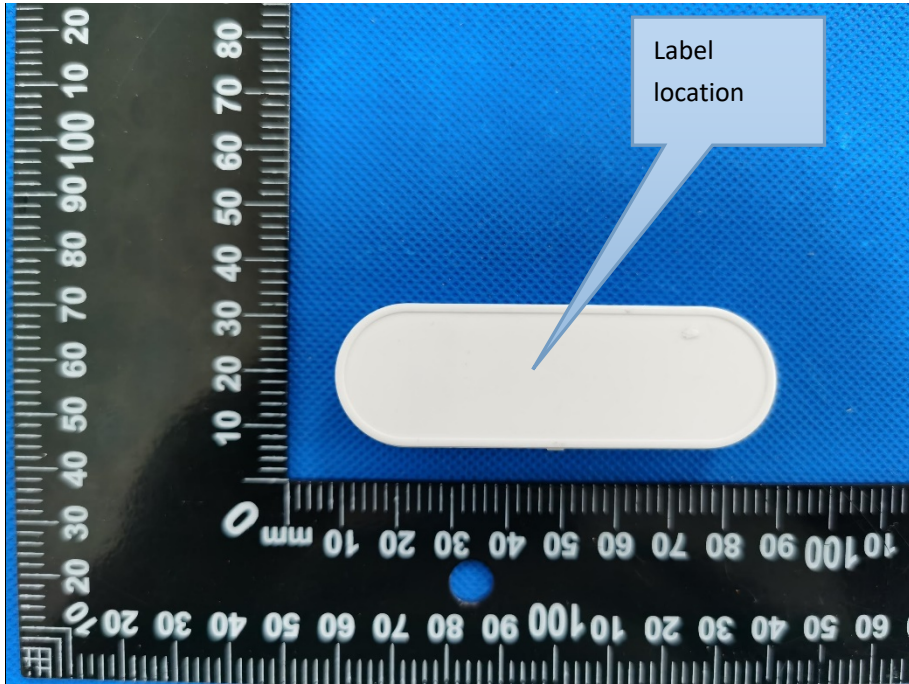

# Label & label location

20mm\*10mm

FCC ID:2AR3P-AMZ01