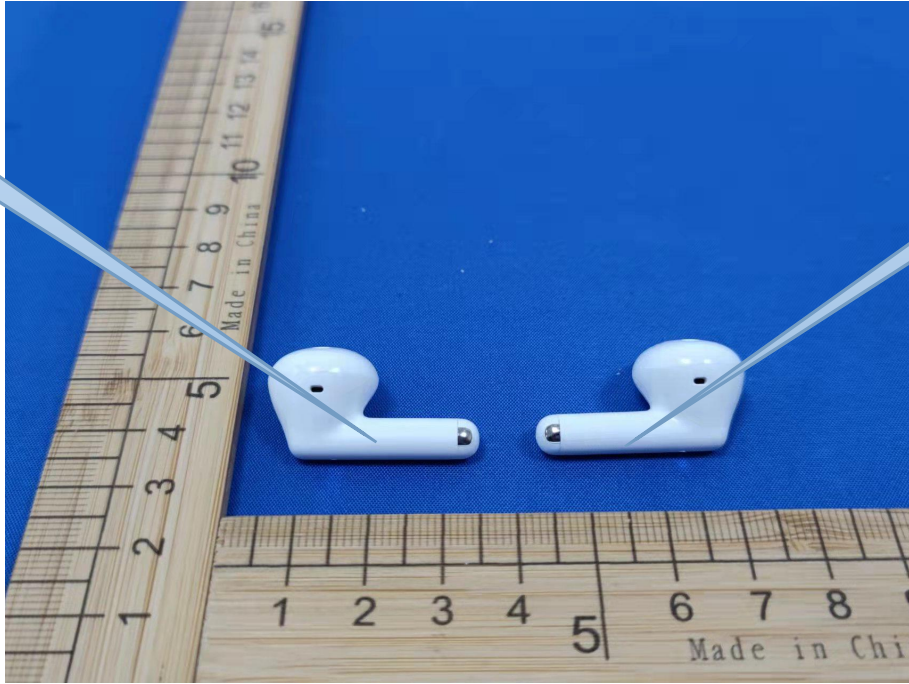

Label & label location

Label location

Label location

10mm*5mm

FCC ID: 2AR3N-MWTW04