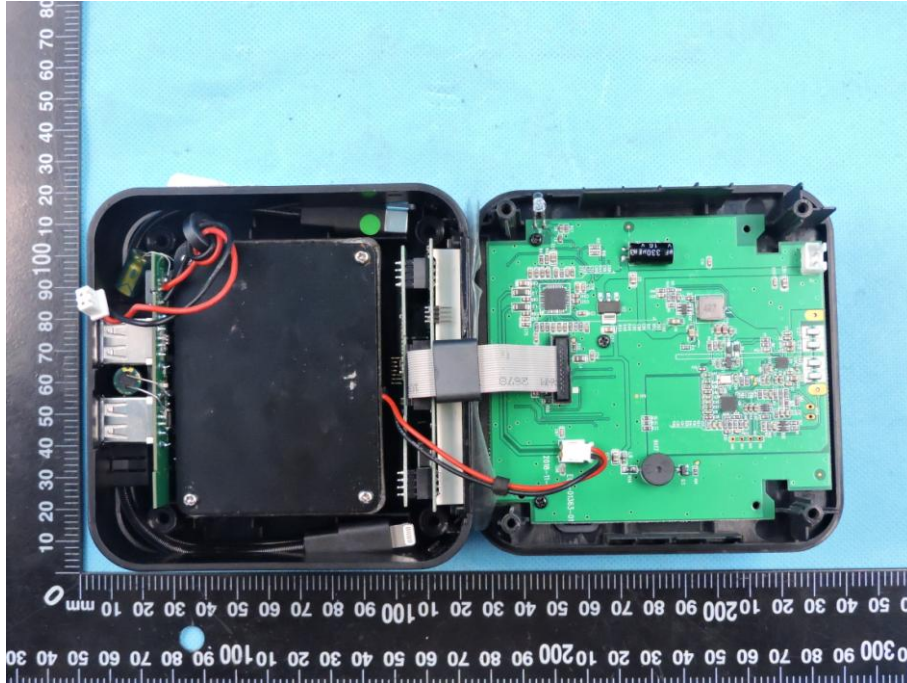

APPENDIX-PHOTOGRAPHS OF EUT CONSTRUCTIONAL DETAILS

FCC ID: 2AR3M-KS2
Model Name: KS2 Qi100

Photo 1

Photo 2

Photo 3

Photo 4

Photo 5

Photo 6

Photo 7

Photo 8

Photo 9

Photo 10

Photo 11

Photo 12

Photo 13

Photo 14