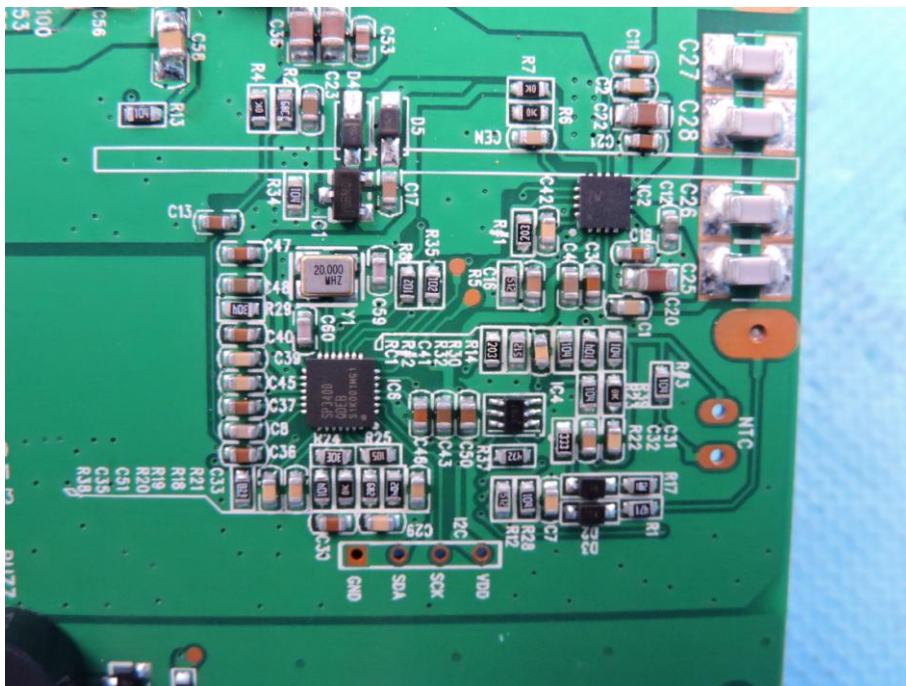

APPENDIX-PHOTOGRAPHS OF EUT CONSTRUCTIONAL DETAILS

FCC ID: 2AR3M-KS2
Model Name: KS2 Qi100

Photo 1

Photo 2

Photo 3

Photo 4

Photo 5

Photo 6