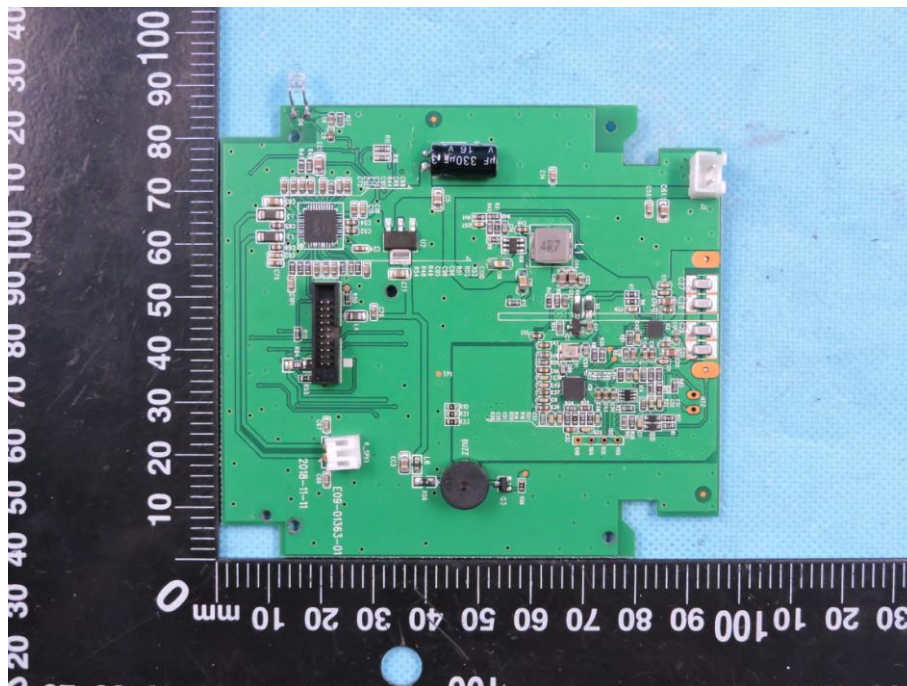

APPENDIX-PHOTOGRAPHS OF EUT CONSTRUCTIONAL DETAILS

FCC ID: 2AR3M-KS2
Model Name: KS2 Qi100

Photo 1

Photo 2

Photo 3

Photo 4

Photo 5

Photo 6