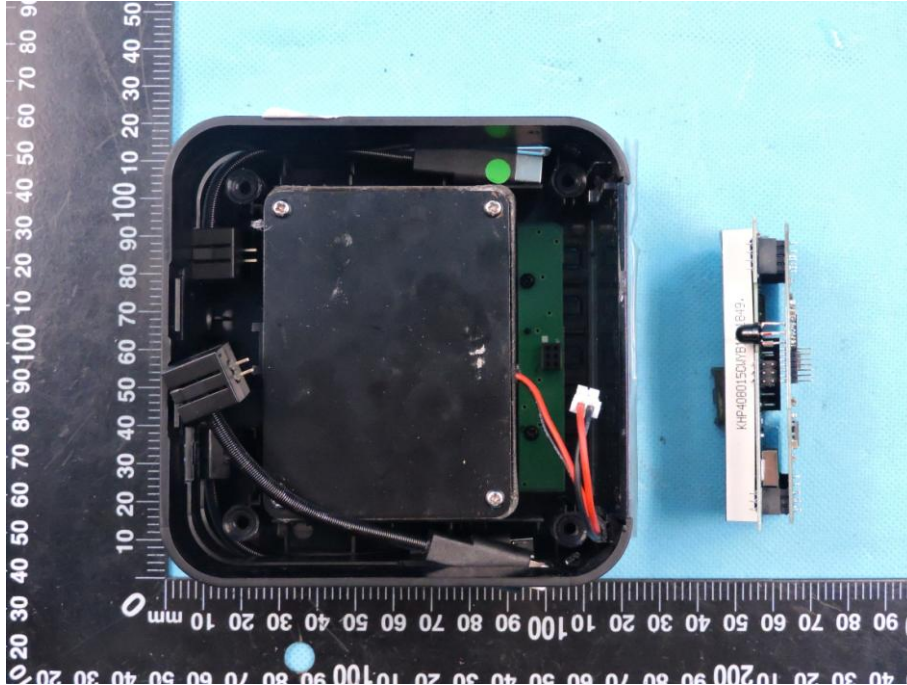

APPENDIX-PHOTOGRAPHS OF EUT CONSTRUCTIONAL DETAILS

FCC ID: 2AR3M-KS2
Model Name: KS2 Qi100

Photo 1

Photo 2

Photo 3

Photo 4

Photo 5

Photo 6

Photo 7

Photo 8

Photo 9

Photo 10

Photo 11

Photo 12

Photo 13

Photo 14