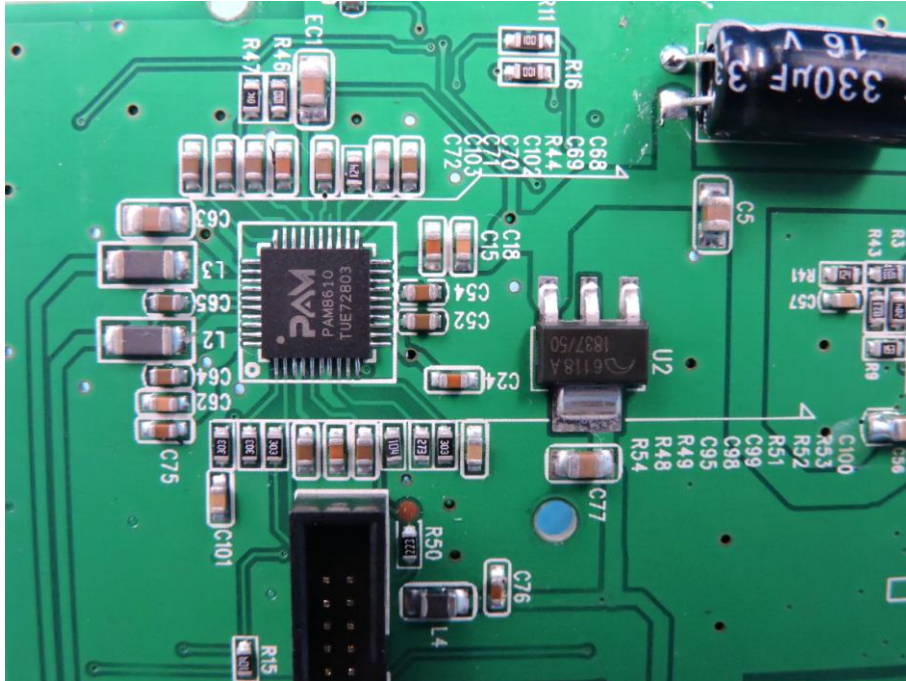

APPENDIX-PHOTOGRAPHS OF EUT CONSTRUCTIONAL DETAILS

FCC ID: 2AR3M-KS2
Model Name: KS2 Qi100

Photo 1

Photo 2

Photo 3

Photo 4

Photo 5

Photo 6