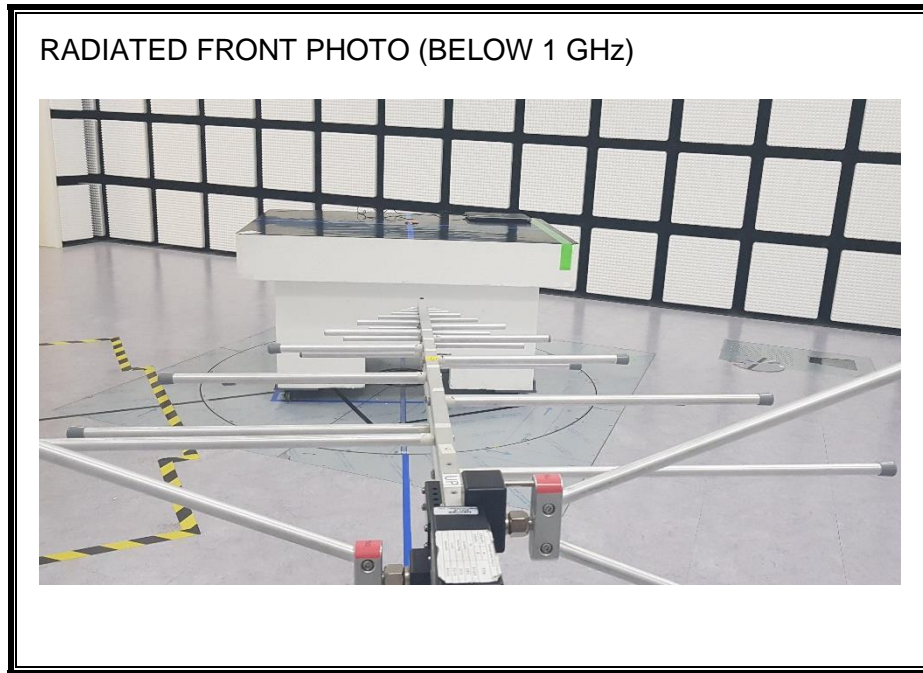

13. SETUP PHOTOS

ANTENNA PORT CONDUCTED RF MEASUREMENT SETUP

RADIATED RF MEASUREMENT SETUP (BELOW 1 GHz)

RADIATED RF MEASUREMENT SETUP (ABOVE 1 GHz)

RADIATED RF MEASUREMENT SETUP FOR PORTABLE CONFIGURATION

Y-AXIS FRONT PHOTO

Z-AXIS FRONT PHOTO

POWERLINE CONDUCTED EMISSIONS MEASUREMENT SETUP

END OF REPORT