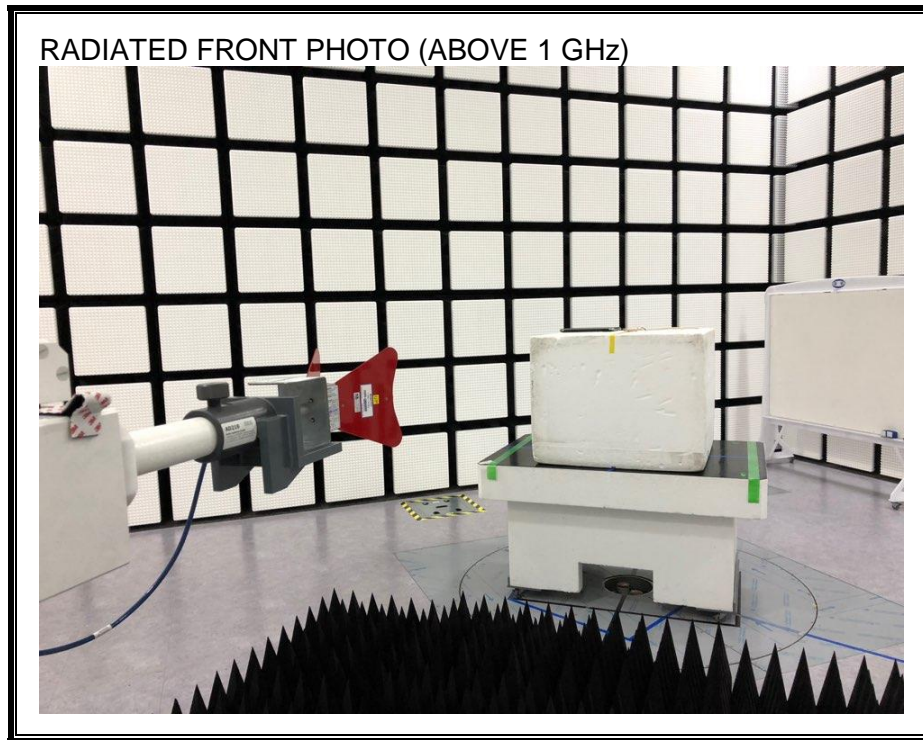

13. SETUP PHOTOS

ANTENNA PORT CONDUCTED RF MEASUREMENT SETUP

RADIATED RF MEASUREMENT SETUP (BELOW 1 GHz)

RADIATED RF MEASUREMENT SETUP (ABOVE 1 GHz)

RADIATED RF MEASUREMENT SETUP FOR PORTABLE CONFIGURATION

Y-AXIS FRONT PHOTO

Z-AXIS FRONT PHOTO

POWERLINE CONDUCTED EMISSIONS MEASUREMENT SETUP

END OF REPORT