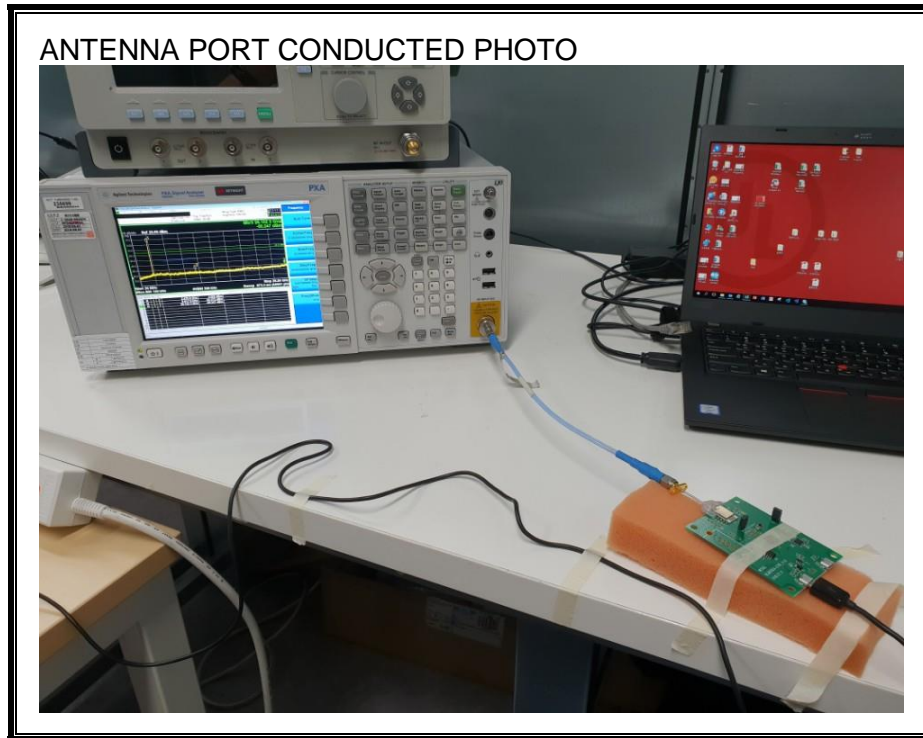

13. SETUP PHOTOS

ANTENNA PORT CONDUCTED RF MEASUREMENT SETUP

RADIATED RF MEASUREMENT SETUP (BELOW 1 GHz)

RADIATED RF MEASUREMENT SETUP (ABOVE 1 GHz)

RADIATED RF MEASUREMENT SETUP FOR PORTABLE CONFIGURATION

Y-AXIS FRONT PHOTO

Z-AXIS FRONT PHOTO

POWERLINE CONDUCTED EMISSIONS MEASUREMENT SETUP

END OF REPORT