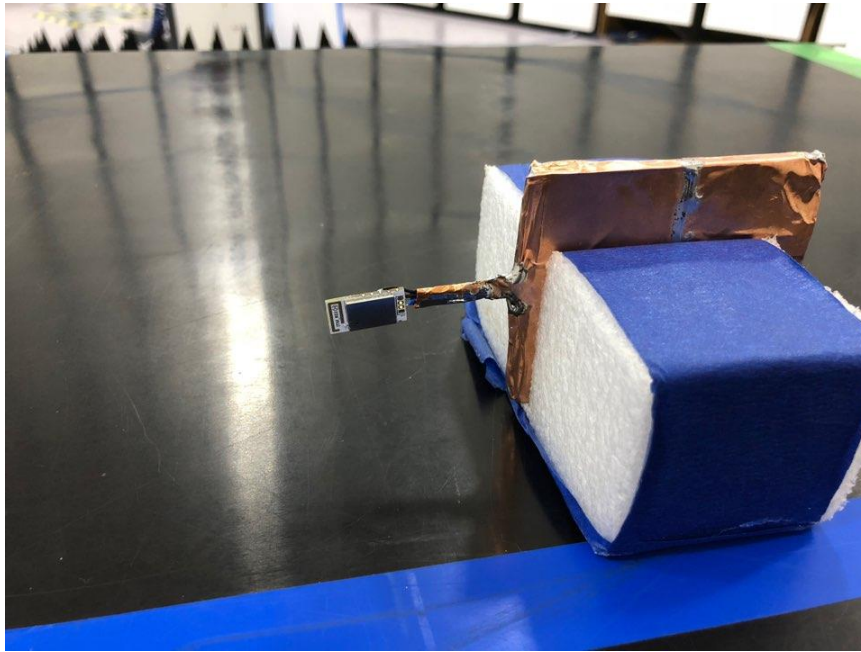

13. SETUP PHOTOS

ANTENNA PORT CONDUCTED RF MEASUREMENT SETUP

RADIATED RF MEASUREMENT SETUP (BELOW 1 GHz)

RADIATED RF MEASUREMENT SETUP (ABOVE 1 GHz)

RADIATED RF MEASUREMENT SETUP FOR PORTABLE CONFIGURATION

Y-AXIS FRONT PHOTO

Z-AXIS FRONT PHOTO

POWERLINE CONDUCTED EMISSIONS MEASUREMENT SETUP

END OF REPORT