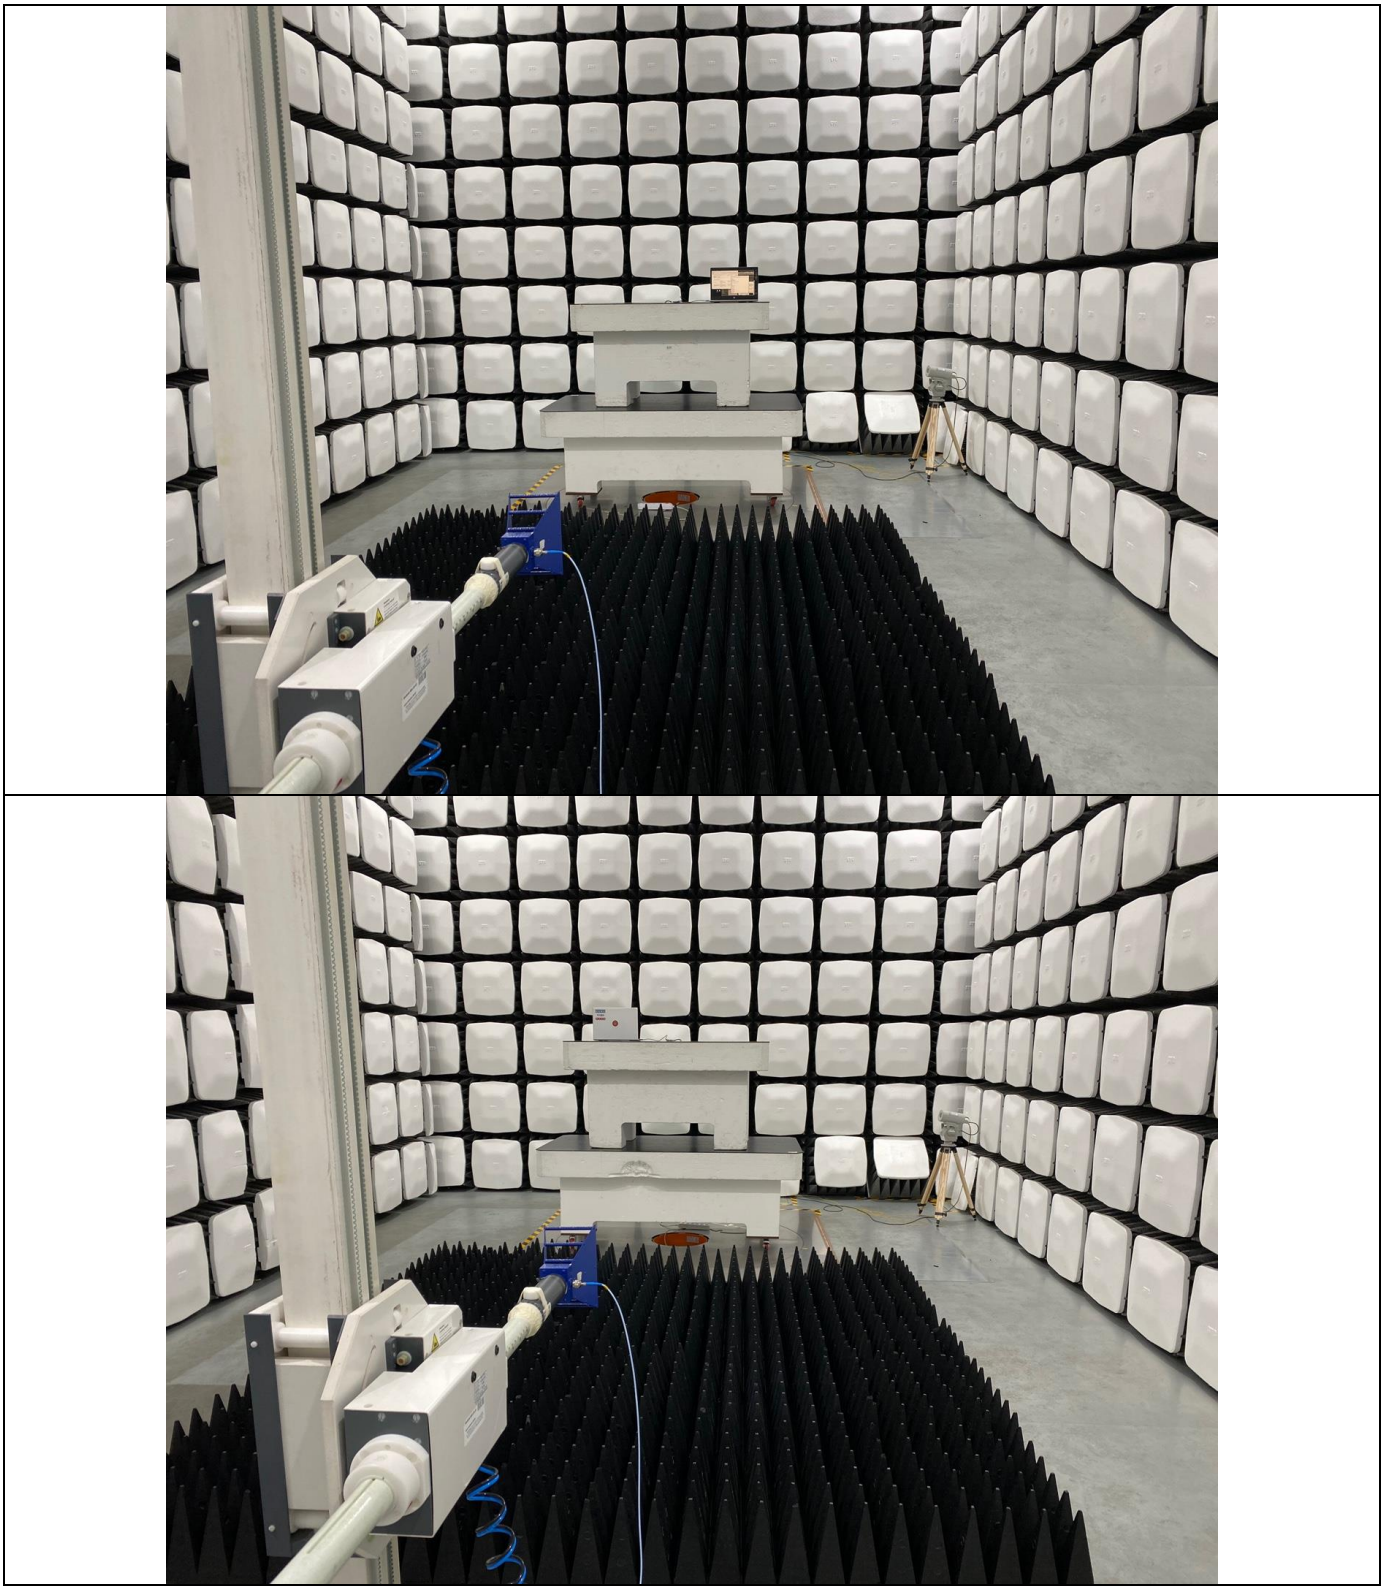

- Conducted Emission Test

Bluetooth

Zigbee

- Radiated Emission Test

30 MHz ~ 1 GHz

1 GHz ~ 6 GHz