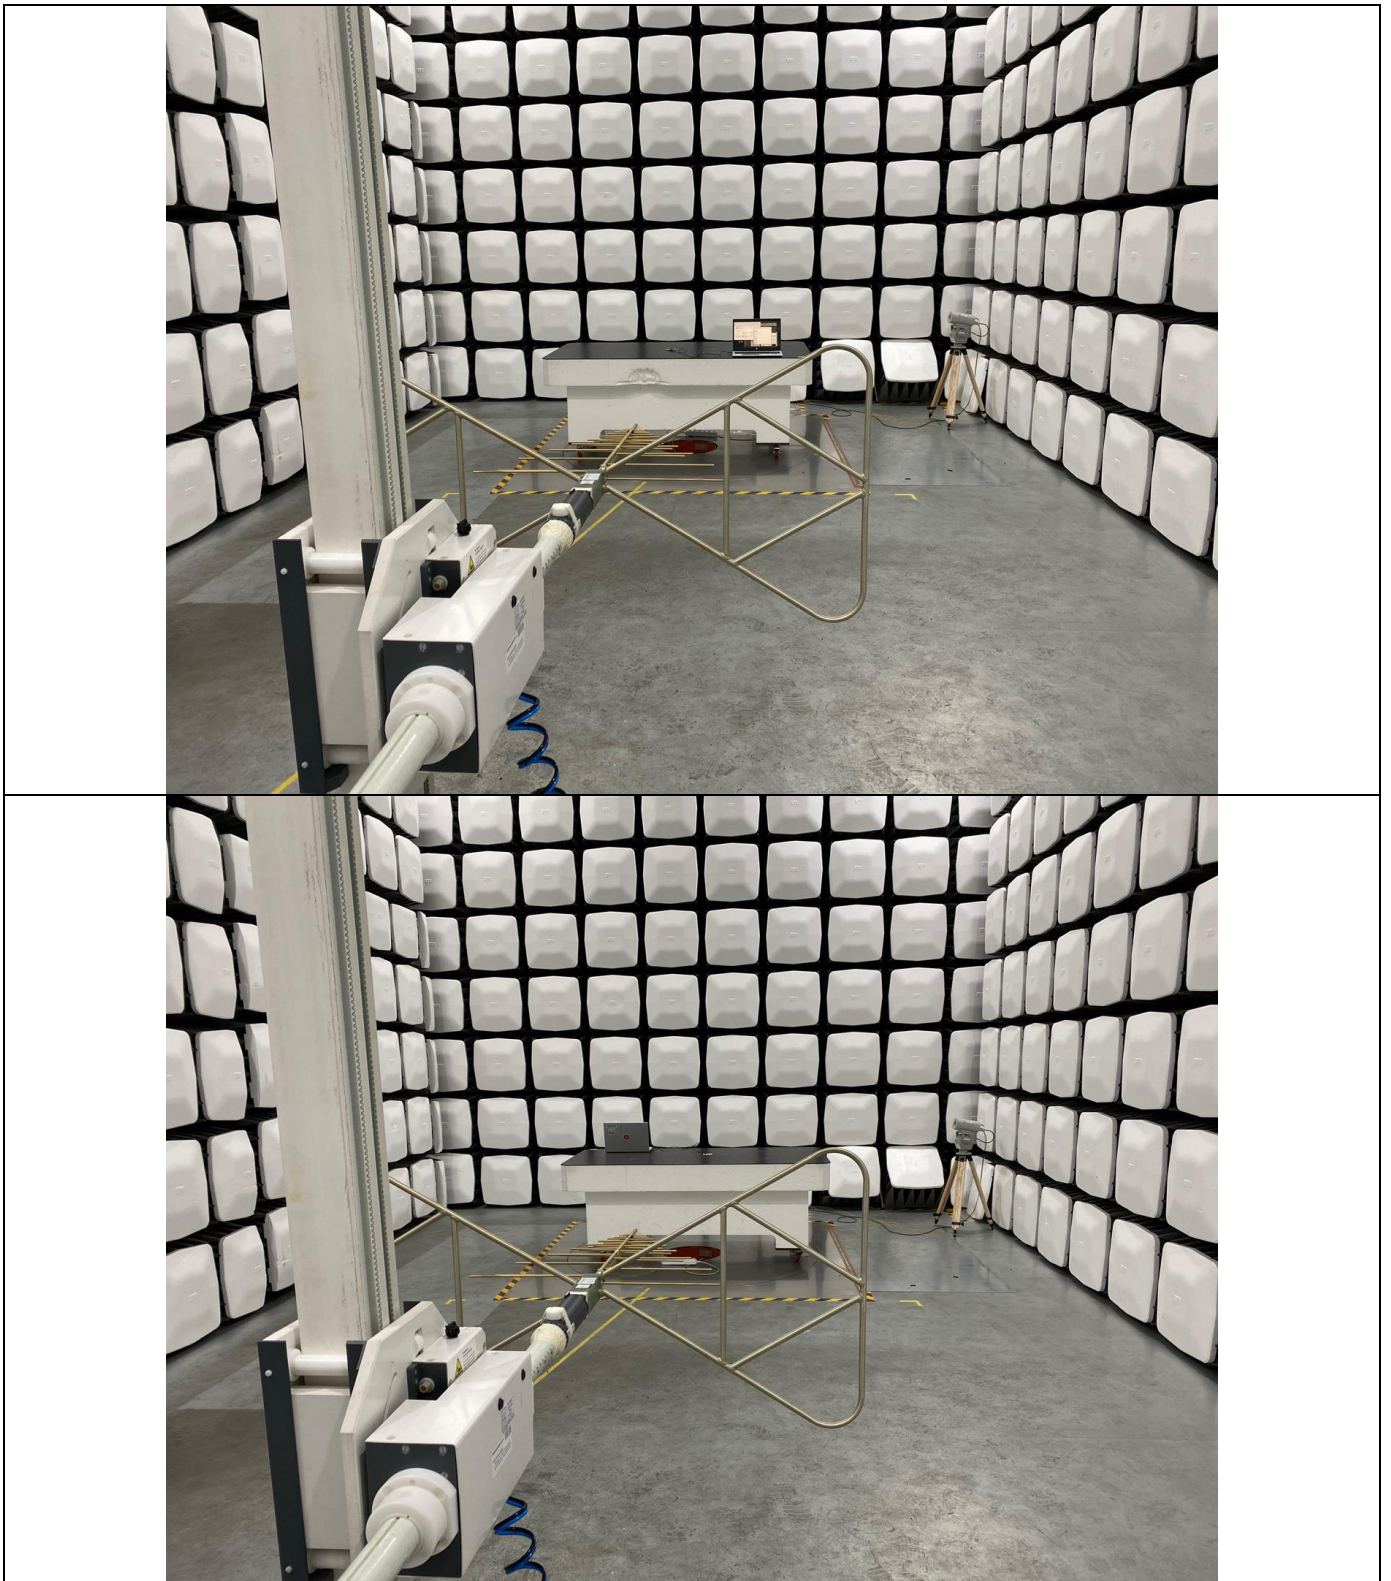

- Conducted Emission Test

Bluetooth

Zigbee

- Radiated Emission Test

30 MHz ~ 1 GHz

1 GHz ~ 6 GHz