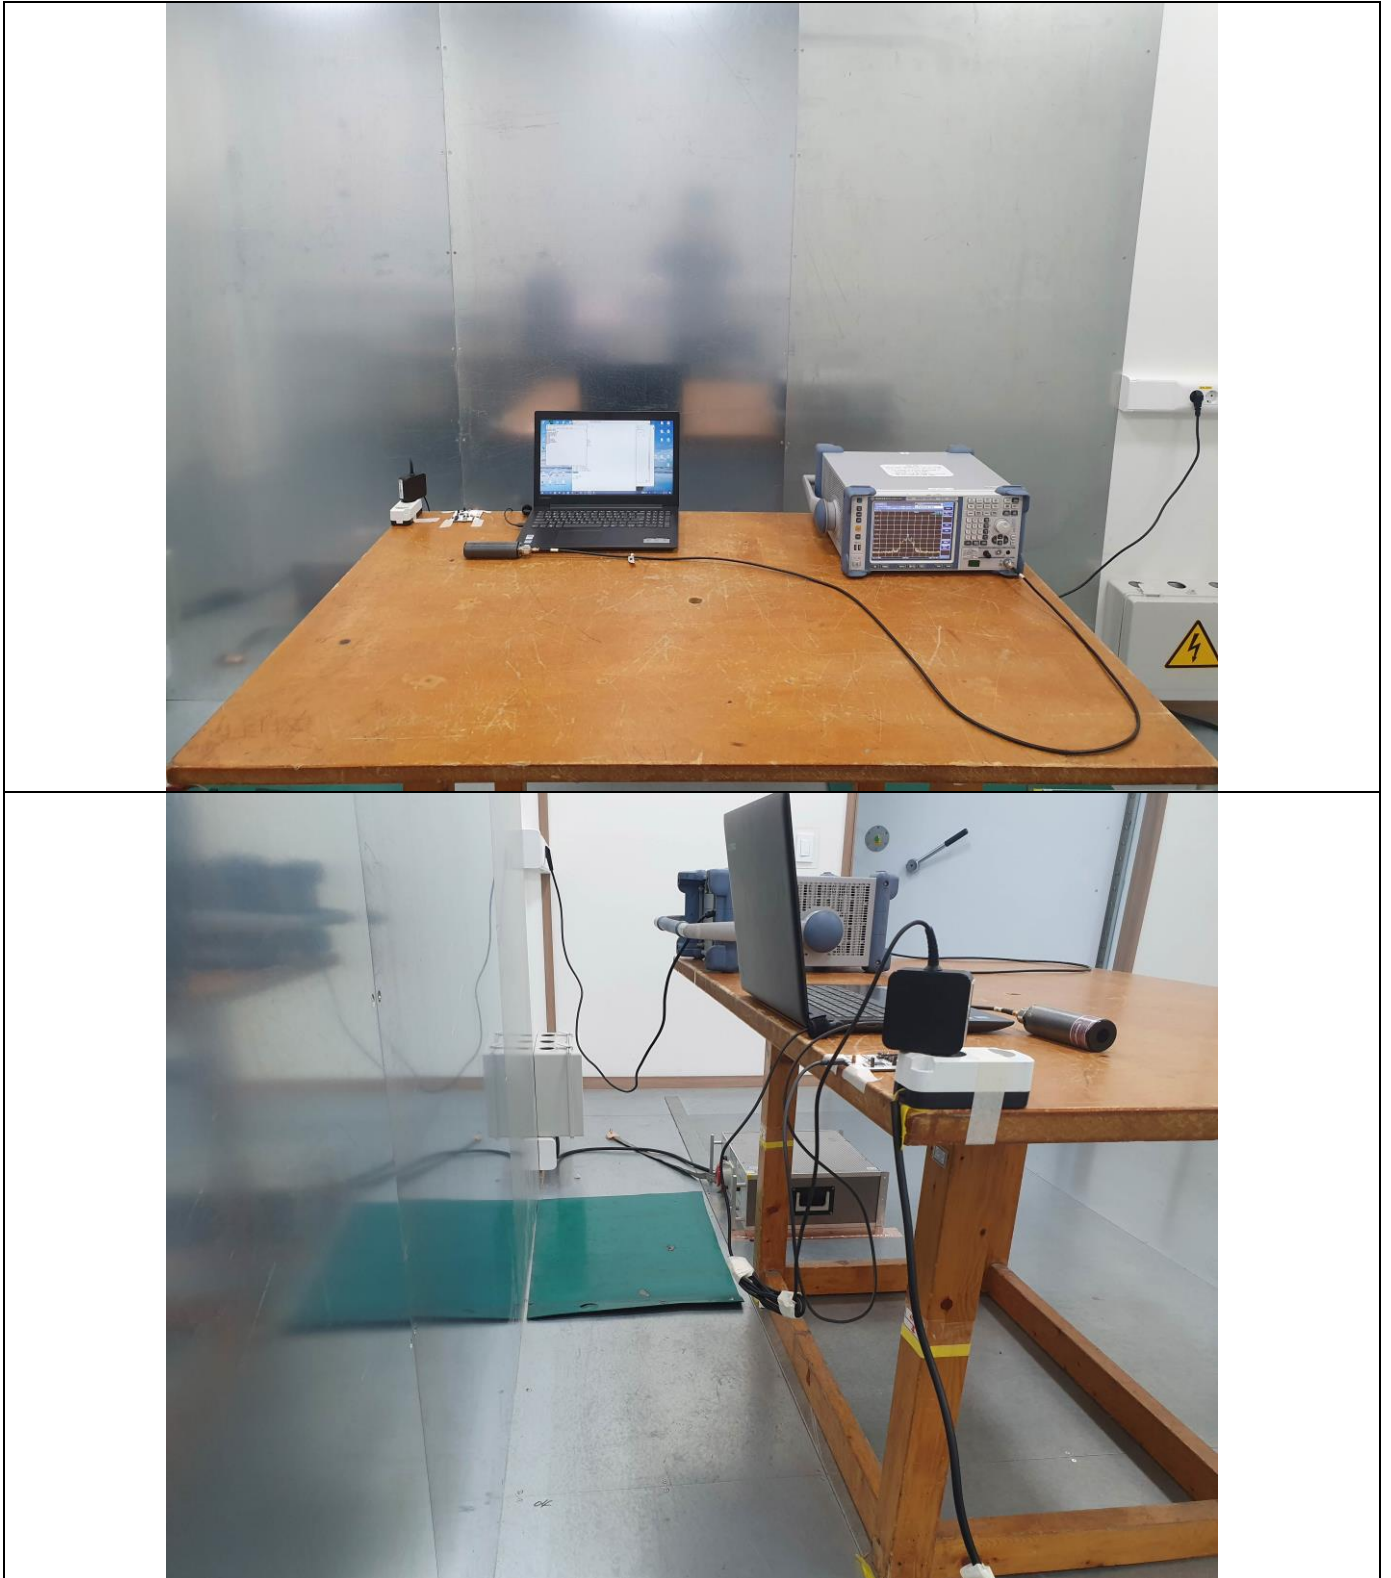

- Conducted Emission Test

Bluetooth

Zigbee

- Radiated Emission Test

30 MHz ~ 1 GHz

1 GHz ~ 6 GHz