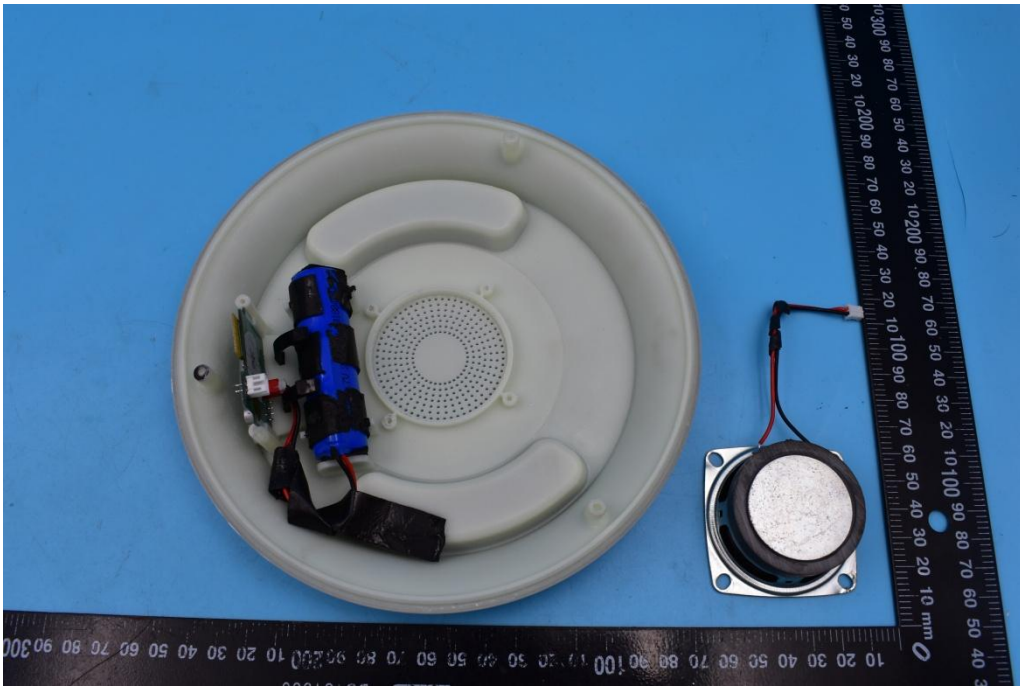

FCC ID:2AR37-MA107

Internal Photos

1. EUT uncover view

2. Mainboard front view

3. Mainboard rear view

4. BT antenna view