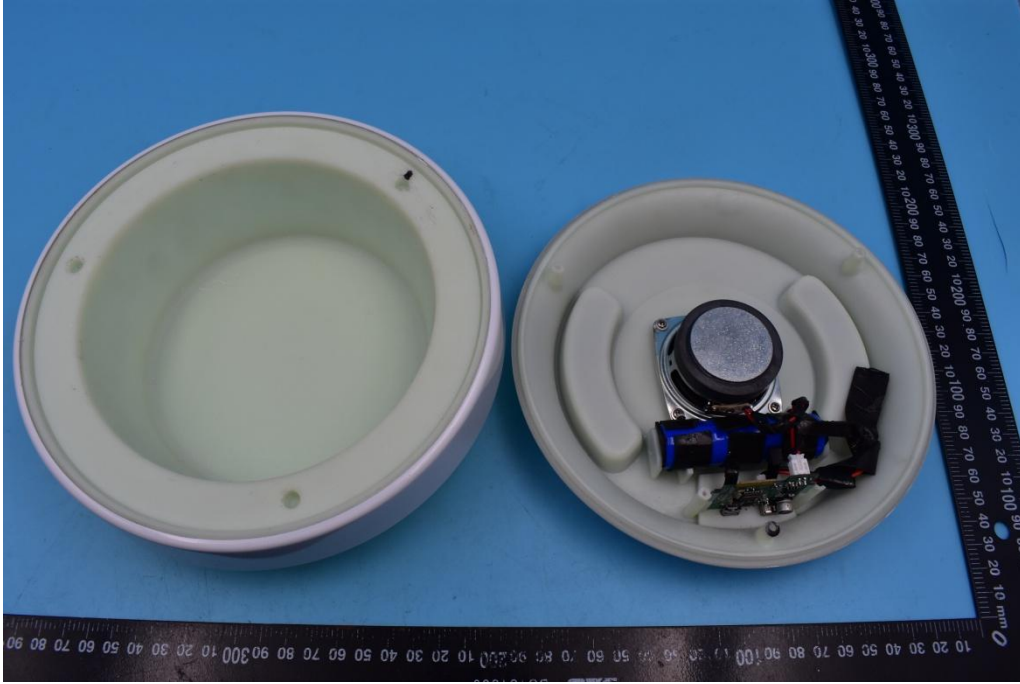

FCC ID:2AR37-MA107

Internal Photos

1. EUT uncover view

2. Mainboard front view

3. Mainboard rear view

4. BT antenna view