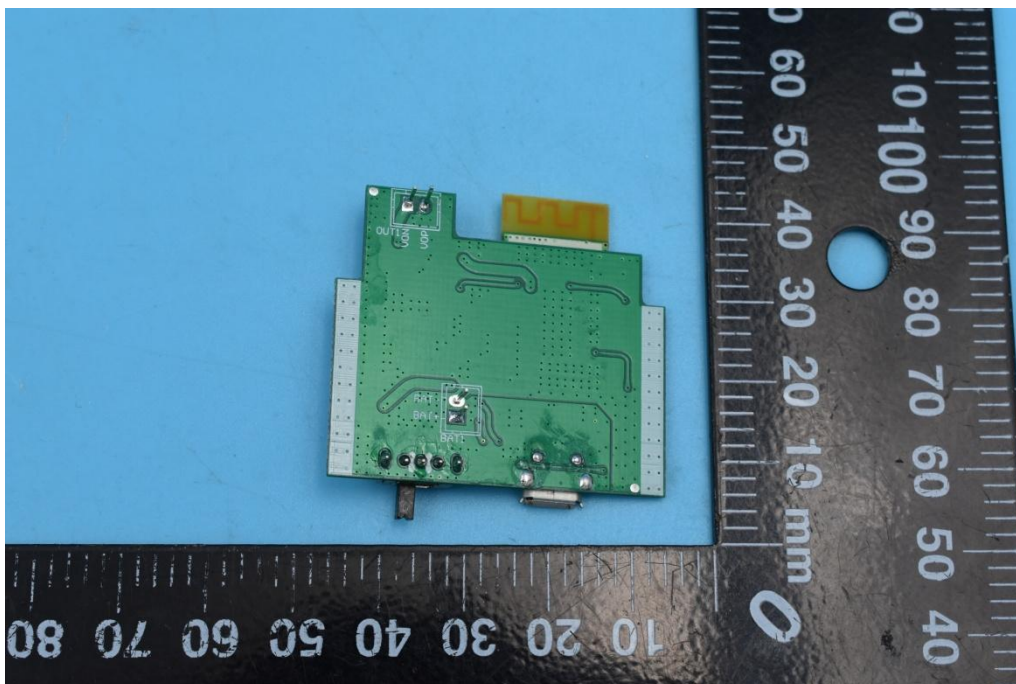

FCC ID:2AR37-MA107

Internal Photos

1. EUT uncover view

2. Mainboard front view

3. Mainboard rear view

4. BT antenna view