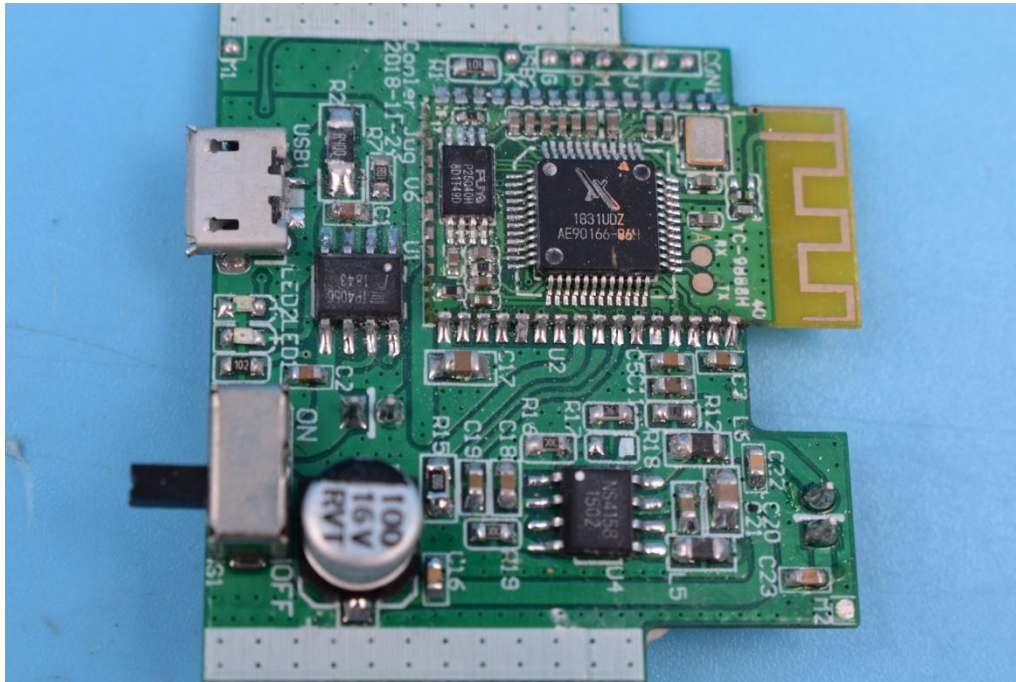

FCC ID:2AR37-MA107

Internal Photos

1. EUT uncover view

2. Mainboard front view

3. Mainboard rear view

4. BT antenna view