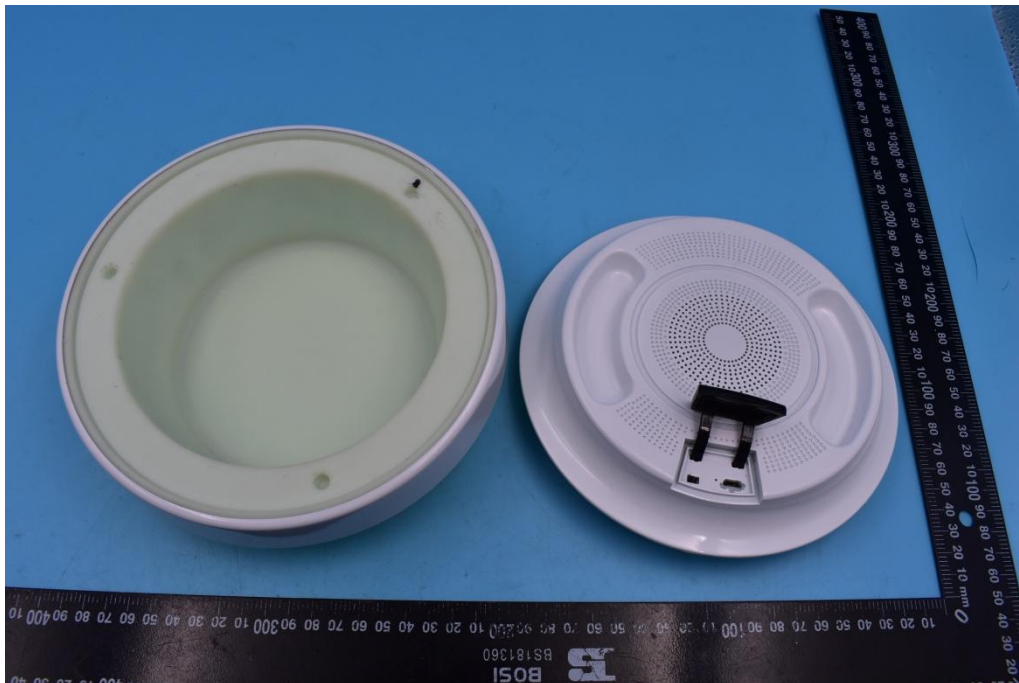

FCC ID:2AR37-MA107

Internal Photos

1. EUT uncover view

2. Mainboard front view

3. Mainboard rear view

4. BT antenna view