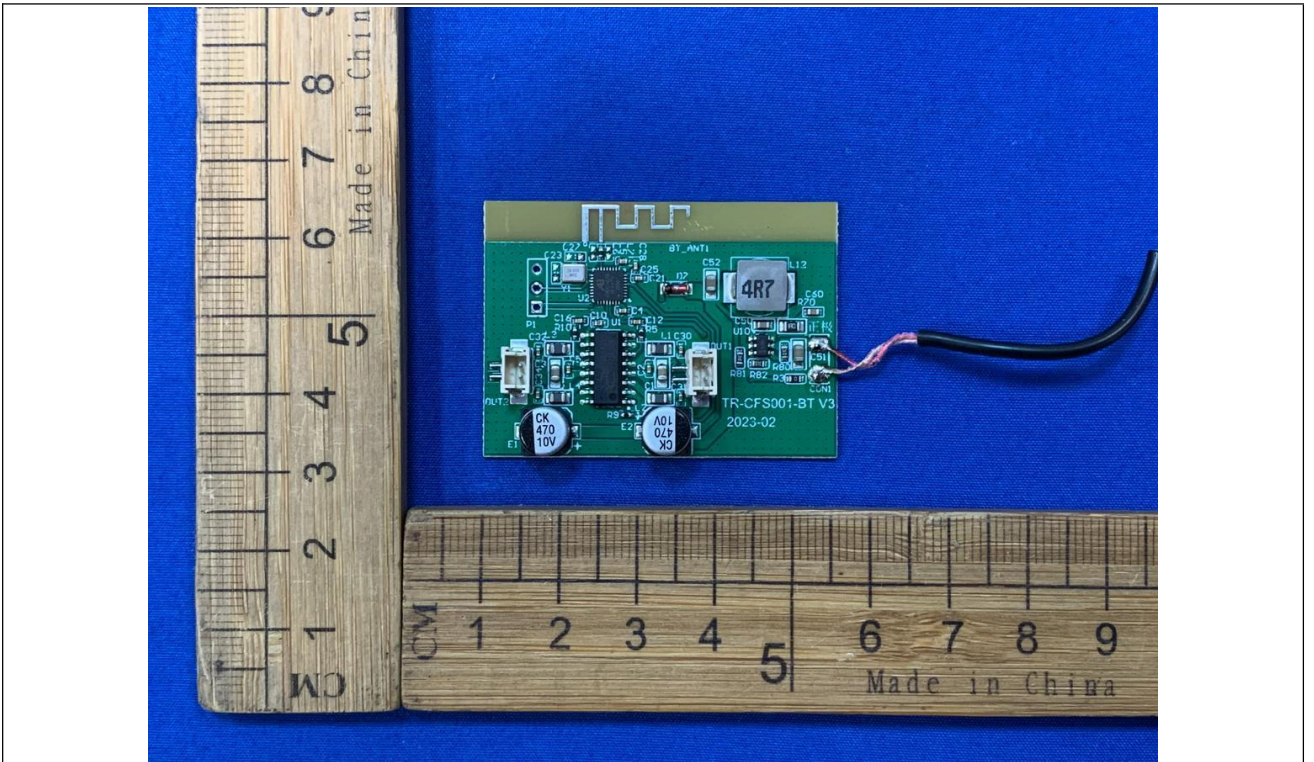

Internal

Adapter

LYD[®]

SWITCHING POWER ADAPTER
MODEL:LYD1301201000U
INPUT:100-240V~ 2.5A
50/60Hz
OUTPUT:12V $\overline{=}$ 10A

LISTED
I.T.E POWER SUPPLY
E336005

CAUTION
RISK OF ELECTRIC SHOCK