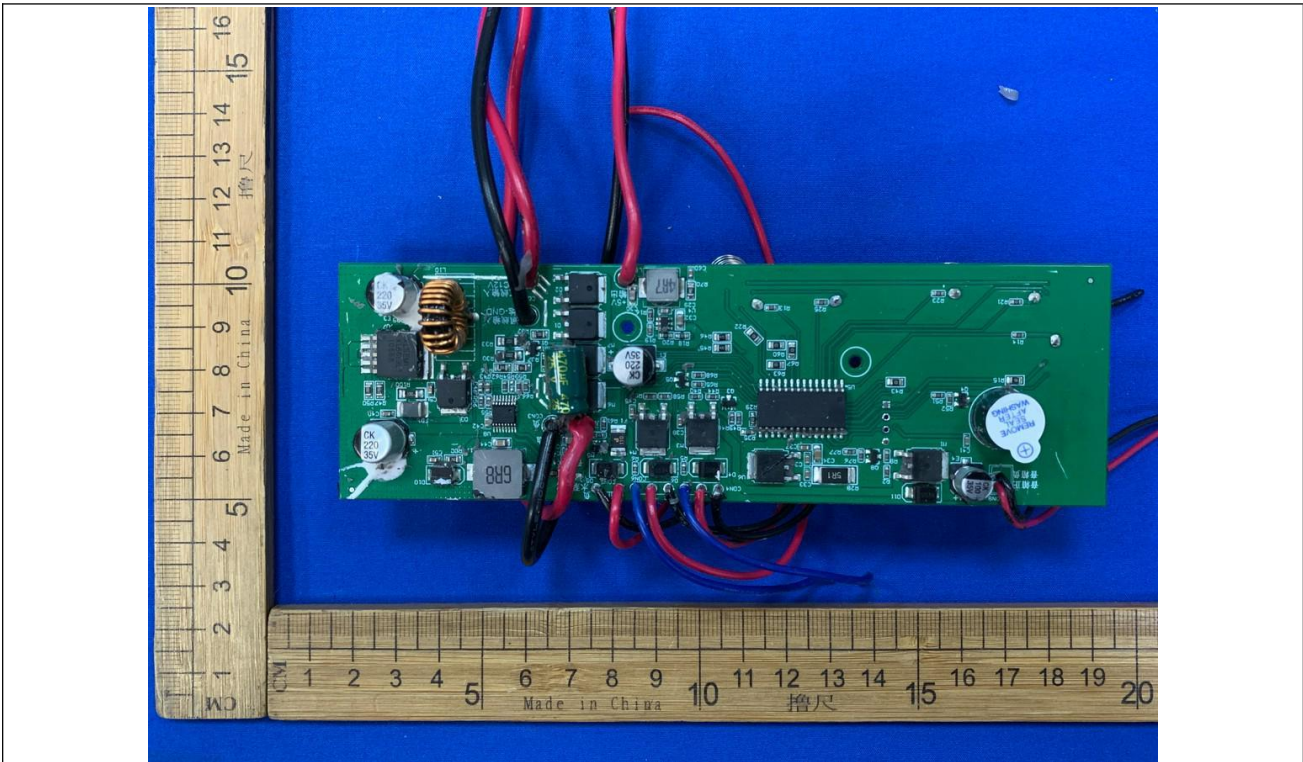

Internal

Adapter

LYD[®]

SWITCHING POWER ADAPTER
MODEL:LYD1301201000U
INPUT:100-240V~ 2.5A
50/60Hz
OUTPUT:12V $\overline{=}$ 10A

LISTED
I.T.E POWER SUPPLY
E336005

CAUTION
RISK OF ELECTRIC SHOCK