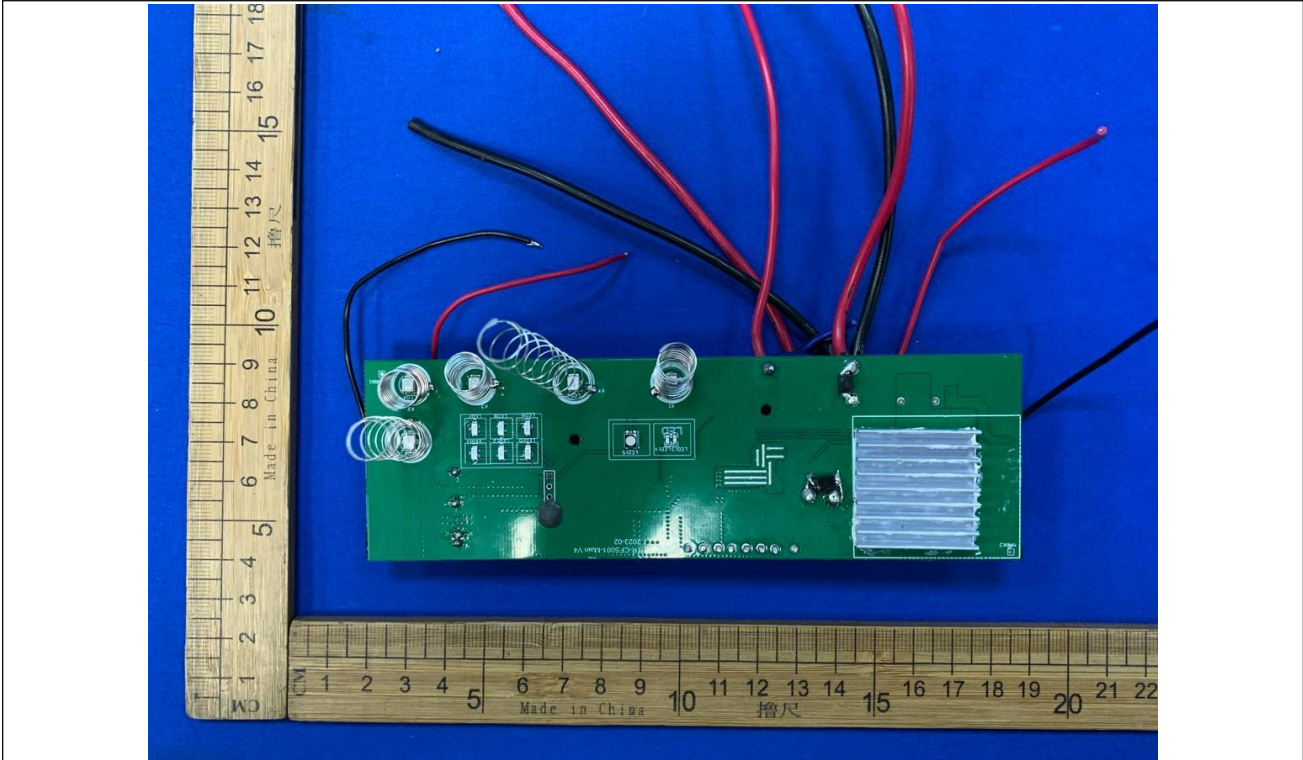

Internal

Adapter

LYD[®]

SWITCHING POWER ADAPTER
MODEL:LYD1301201000U
INPUT:100-240V~ 2.5A
50/60Hz
OUTPUT:12V $\overline{=}$ 10A

LISTED
I.T.E POWER SUPPLY
E336005

CAUTION
RISK OF ELECTRIC SHOCK