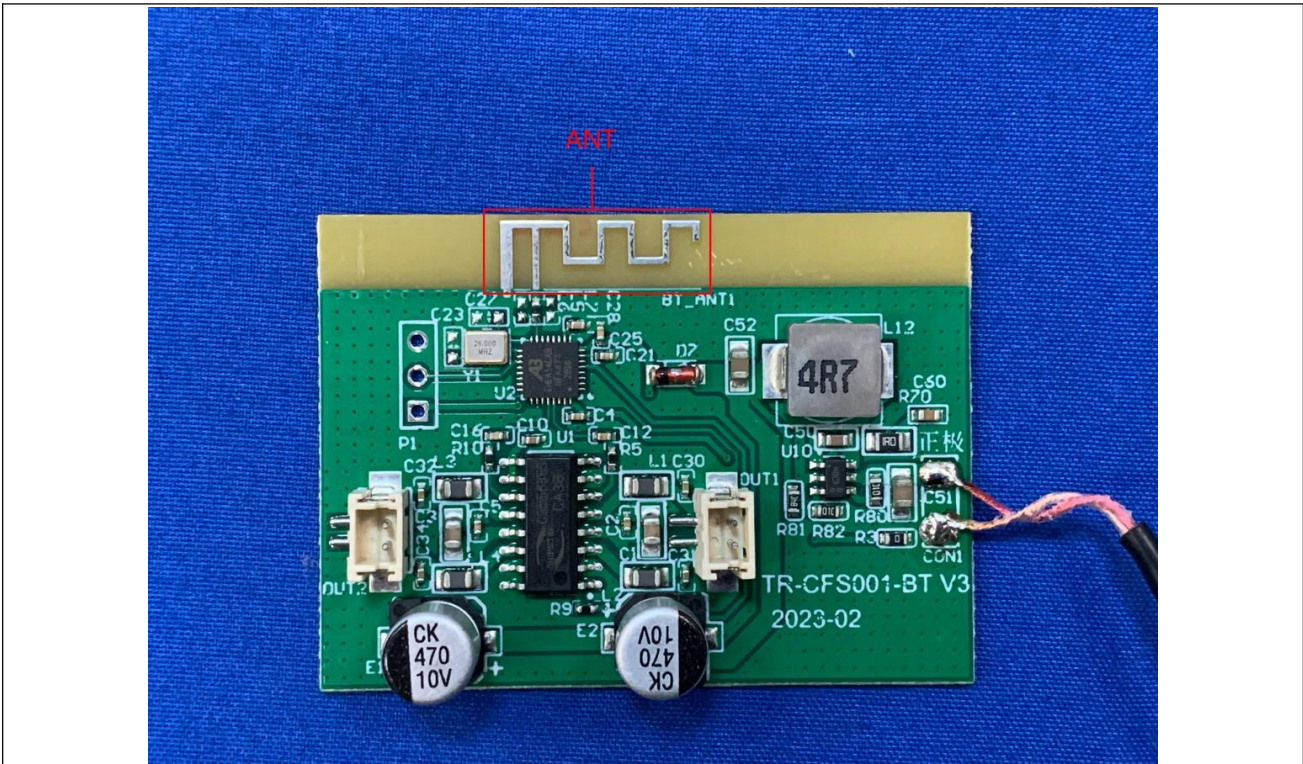

Internal

Adapter

LYD[®]

SWITCHING POWER ADAPTER
MODEL:LYD1301201000U
INPUT:100-240V~ 2.5A
50/60Hz
OUTPUT:12V $\overline{=}$ 10A

LISTED
I.T.E POWER SUPPLY
E336005

CAUTION
RISK OF ELECTRIC SHOCK