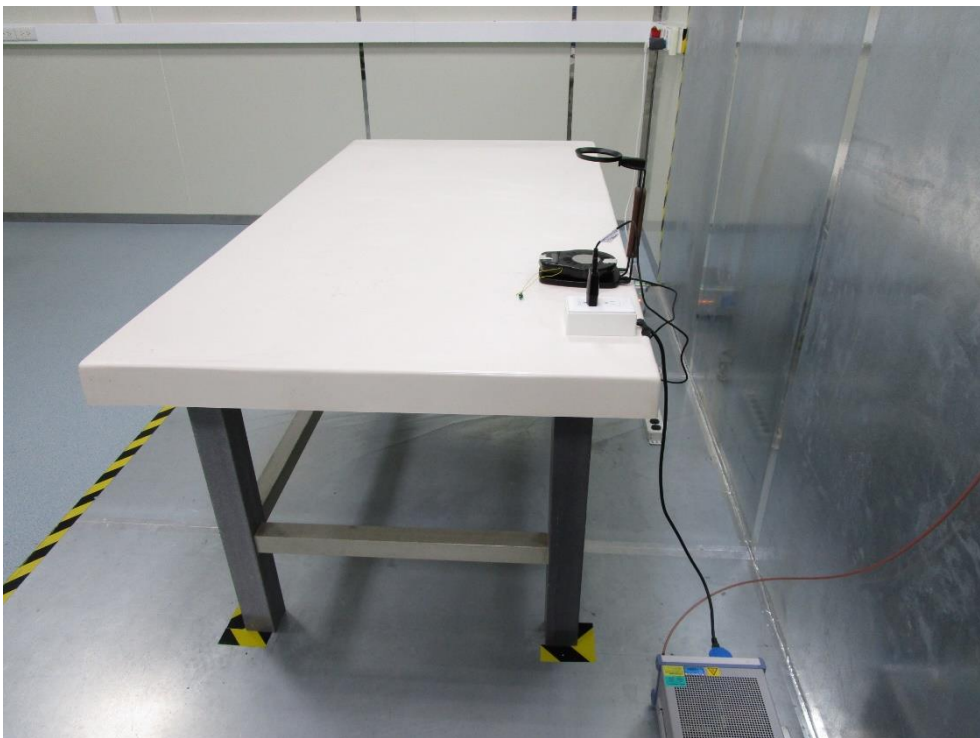

Product: COFFEESECRET Smart Coffee Scale
Brand Name: ULTRAKOKI
Model Number: CS-900
Report No.: 1812TW6401-U2

Test Photograph

Test Mode 1

Description: Front View of Conducted Emission Test Setup

Test Mode 1

Description: Back View of Conducted Emission Test Setup

Product: COFFEESECRET Smart Coffee Scale
Brand Name: ULTRAKOKI
Model Number: CS-900
Report No.: 1812TW6401-U2

Test Mode: Mode 1

Description: Radiated Emission Test Setup for below 1GHz

Test Mode: Mode 1

Description: Radiated Emission Test Setup for above 1GHz