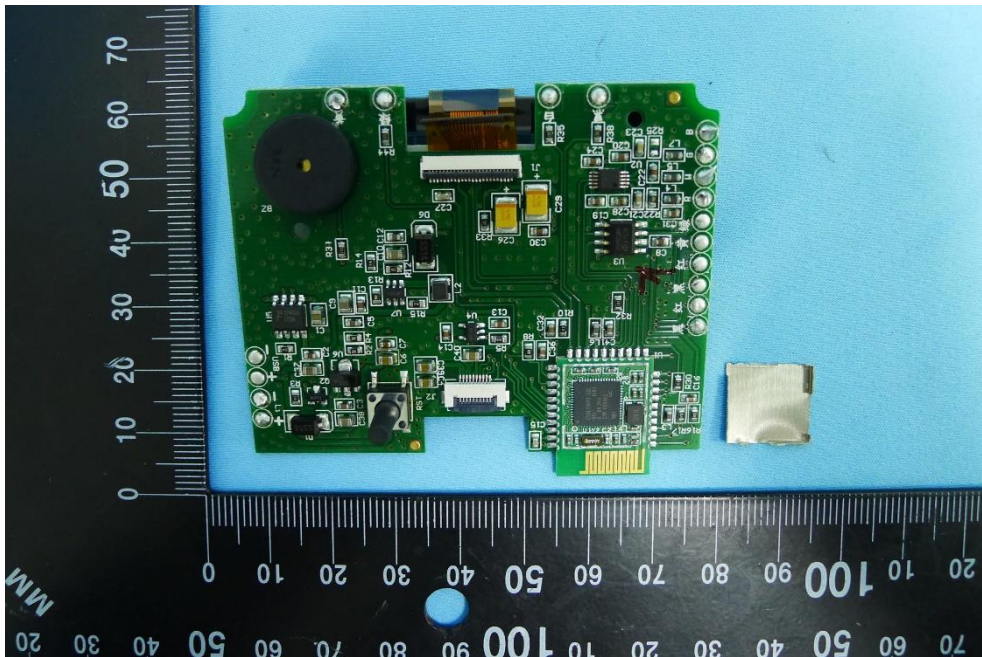

Product: COFFEESECRET Smart Coffee Scale
Brand Name: ULTRAKOKI
Model Number: CS-900
Report No.: 1812TW6401-U2

Internal Photograph

(1) EUT Photo

(2) EUT Photo

Product: COFFEESECRET Smart Coffee Scale
Brand Name: ULTRAKOKI
Model Number: CS-900
Report No.: 1812TW6401-U2

(3) EUT Photo

(4) EUT Photo

Product: COFFEESECRET Smart Coffee Scale
Brand Name: ULTRAKOKI
Model Number: CS-900
Report No.: 1812TW6401-U2

(5) EUT Photo

(6) EUT Photo

Product: COFFEESECRET Smart Coffee Scale
Brand Name: ULTRAKOKI
Model Number: CS-900
Report No.: 1812TW6401-U2

(7) EUT Photo

(8) EUT Photo

Product: COFFEESECRET Smart Coffee Scale
Brand Name: ULTRAKOKI
Model Number: CS-900
Report No.: 1812TW6401-U2

(9) EUT Photo

(10) EUT Photo

Product: COFFEESECRET Smart Coffee Scale
Brand Name: ULTRAKOKI
Model Number: CS-900
Report No.: 1812TW6401-U2

(11) EUT Photo

(12) EUT Photo

Product: COFFEESECRET Smart Coffee Scale
Brand Name: ULTRAKOKI
Model Number: CS-900
Report No.: 1812TW6401-U2

(13) EUT Photo

(14) EUT Photo