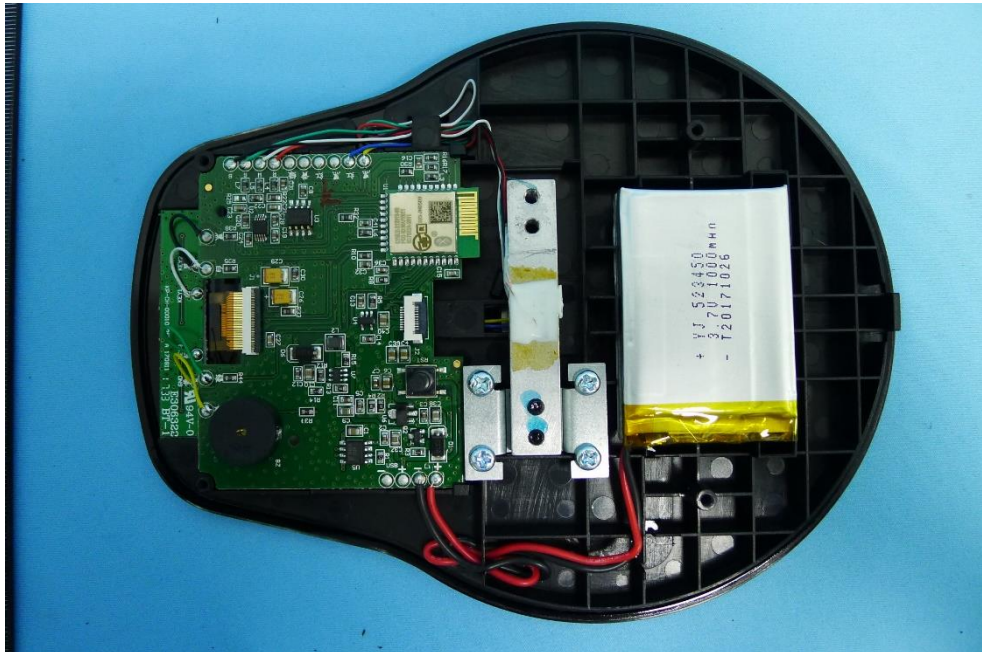

Product: COFFEESECRET Smart Coffee Scale
Brand Name: ULTRAKOKI
Model Number: CS-900
Report No.: 1812TW6401-U2

Internal Photograph

(1) EUT Photo

(2) EUT Photo

Product: COFFEESECRET Smart Coffee Scale
Brand Name: ULTRAKOKI
Model Number: CS-900
Report No.: 1812TW6401-U2

(3) EUT Photo

(4) EUT Photo

Product: COFFEESECRET Smart Coffee Scale
Brand Name: ULTRAKOKI
Model Number: CS-900
Report No.: 1812TW6401-U2

(5) EUT Photo

(6) EUT Photo

Product: COFFEESECRET Smart Coffee Scale
Brand Name: ULTRAKOKI
Model Number: CS-900
Report No.: 1812TW6401-U2

(7) EUT Photo

(8) EUT Photo

Product: COFFEESECRET Smart Coffee Scale
Brand Name: ULTRAKOKI
Model Number: CS-900
Report No.: 1812TW6401-U2

(9) EUT Photo

(10) EUT Photo

Product: COFFEESECRET Smart Coffee Scale
Brand Name: ULTRAKOKI
Model Number: CS-900
Report No.: 1812TW6401-U2

(11) EUT Photo

(12) EUT Photo

Product: COFFEESECRET Smart Coffee Scale
Brand Name: ULTRAKOKI
Model Number: CS-900
Report No.: 1812TW6401-U2

(13) EUT Photo

(14) EUT Photo