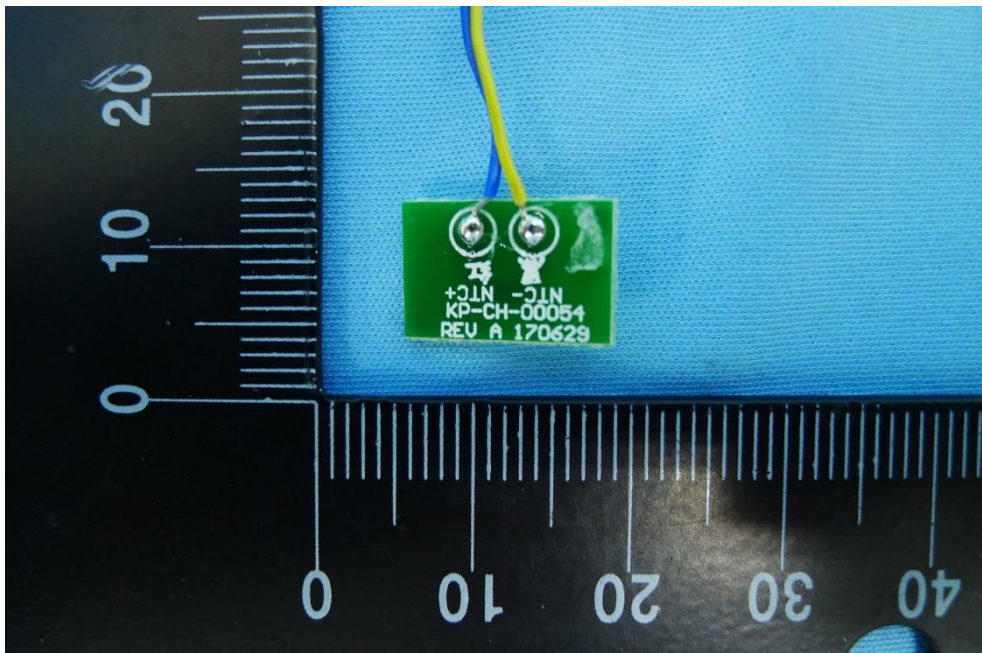

Product: COFFEESECRET Smart Coffee Scale
Brand Name: ULTRAKOKI
Model Number: CS-900
Report No.: 1812TW6401-U2

Internal Photograph

(1) EUT Photo

(2) EUT Photo

Product: COFFEESECRET Smart Coffee Scale
Brand Name: ULTRAKOKI
Model Number: CS-900
Report No.: 1812TW6401-U2

(3) EUT Photo

(4) EUT Photo

Product: COFFEESECRET Smart Coffee Scale
Brand Name: ULTRAKOKI
Model Number: CS-900
Report No.: 1812TW6401-U2

(5) EUT Photo

(6) EUT Photo

Product: COFFEESECRET Smart Coffee Scale
Brand Name: ULTRAKOKI
Model Number: CS-900
Report No.: 1812TW6401-U2

(7) EUT Photo

(8) EUT Photo

Product: COFFEESECRET Smart Coffee Scale
Brand Name: ULTRAKOKI
Model Number: CS-900
Report No.: 1812TW6401-U2

(9) EUT Photo

(10) EUT Photo

Product: COFFEESECRET Smart Coffee Scale
Brand Name: ULTRAKOKI
Model Number: CS-900
Report No.: 1812TW6401-U2

(11) EUT Photo

(12) EUT Photo

Product: COFFEESECRET Smart Coffee Scale
Brand Name: ULTRAKOKI
Model Number: CS-900
Report No.: 1812TW6401-U2

(13) EUT Photo

(14) EUT Photo