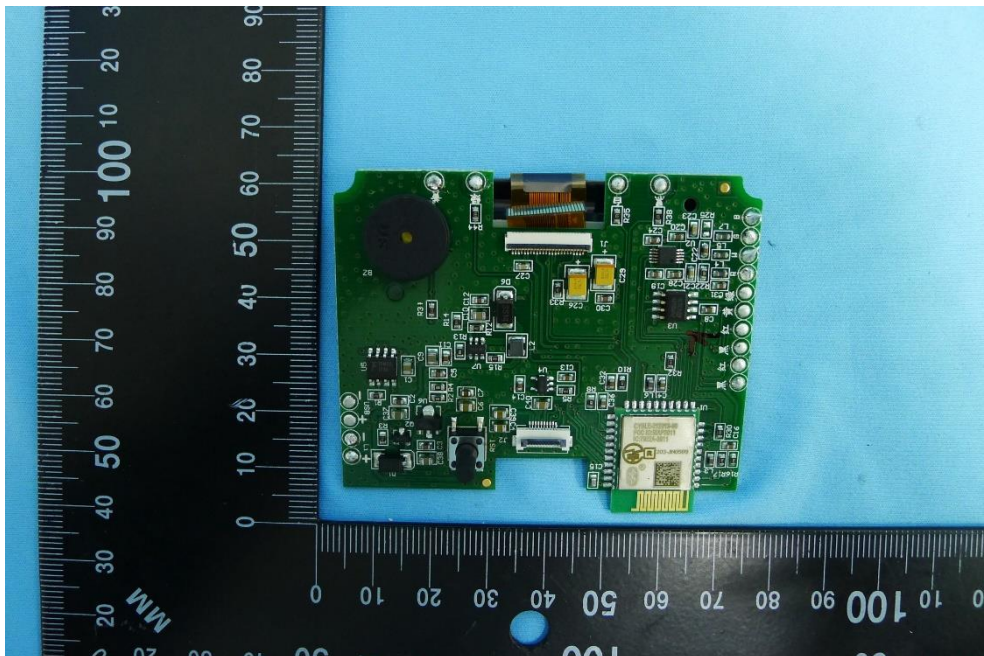

Product: COFFEESECRET Smart Coffee Scale
Brand Name: ULTRAKOKI
Model Number: CS-900
Report No.: 1812TW6401-U2

Internal Photograph

(1) EUT Photo

(2) EUT Photo

Product: COFFEESECRET Smart Coffee Scale
Brand Name: ULTRAKOKI
Model Number: CS-900
Report No.: 1812TW6401-U2

(3) EUT Photo

(4) EUT Photo

Product: COFFEESECRET Smart Coffee Scale
Brand Name: ULTRAKOKI
Model Number: CS-900
Report No.: 1812TW6401-U2

(5) EUT Photo

(6) EUT Photo

Product: COFFEESECRET Smart Coffee Scale
Brand Name: ULTRAKOKI
Model Number: CS-900
Report No.: 1812TW6401-U2

(7) EUT Photo

(8) EUT Photo

Product: COFFEESECRET Smart Coffee Scale
Brand Name: ULTRAKOKI
Model Number: CS-900
Report No.: 1812TW6401-U2

(9) EUT Photo

(10) EUT Photo

Product: COFFEESECRET Smart Coffee Scale
Brand Name: ULTRAKOKI
Model Number: CS-900
Report No.: 1812TW6401-U2

(11) EUT Photo

(12) EUT Photo

Product: COFFEESECRET Smart Coffee Scale
Brand Name: ULTRAKOKI
Model Number: CS-900
Report No.: 1812TW6401-U2

(13) EUT Photo

(14) EUT Photo