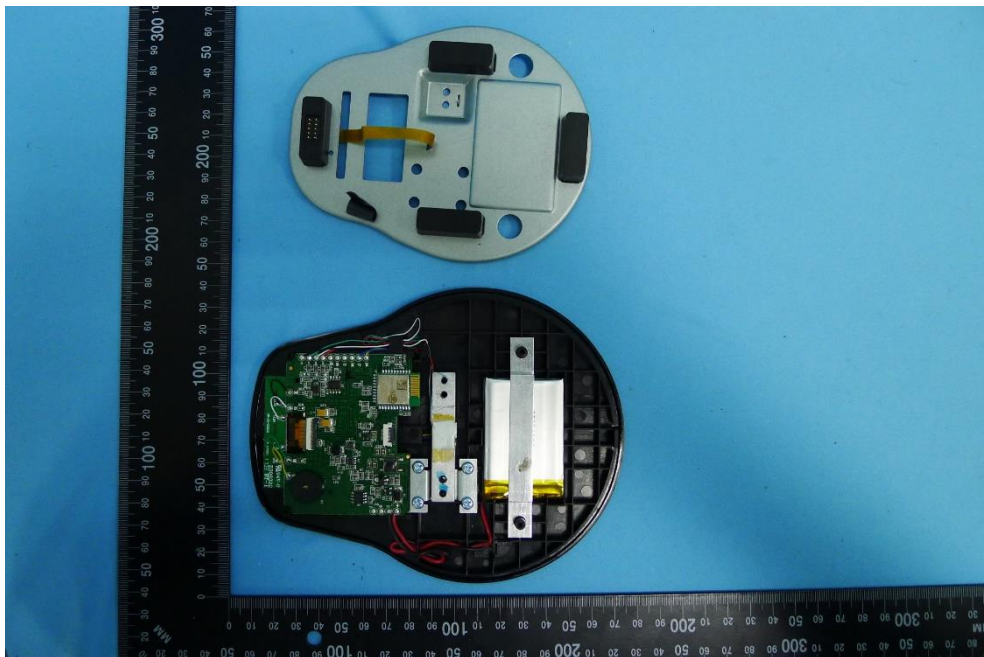

Product: COFFEESECRET Smart Coffee Scale
Brand Name: ULTRAKOKI
Model Number: CS-900
Report No.: 1812TW6401-U2

Internal Photograph

(1) EUT Photo

(2) EUT Photo

Product: COFFEESECRET Smart Coffee Scale
Brand Name: ULTRAKOKI
Model Number: CS-900
Report No.: 1812TW6401-U2

(3) EUT Photo

(4) EUT Photo

Product: COFFEESECRET Smart Coffee Scale
Brand Name: ULTRAKOKI
Model Number: CS-900
Report No.: 1812TW6401-U2

(5) EUT Photo

(6) EUT Photo

Product: COFFEESECRET Smart Coffee Scale
Brand Name: ULTRAKOKI
Model Number: CS-900
Report No.: 1812TW6401-U2

(7) EUT Photo

(8) EUT Photo

Product: COFFEESECRET Smart Coffee Scale
Brand Name: ULTRAKOKI
Model Number: CS-900
Report No.: 1812TW6401-U2

(9) EUT Photo

(10) EUT Photo

Product: COFFEESECRET Smart Coffee Scale
Brand Name: ULTRAKOKI
Model Number: CS-900
Report No.: 1812TW6401-U2

(11) EUT Photo

(12) EUT Photo

Product: COFFEESECRET Smart Coffee Scale
Brand Name: ULTRAKOKI
Model Number: CS-900
Report No.: 1812TW6401-U2

(13) EUT Photo

(14) EUT Photo