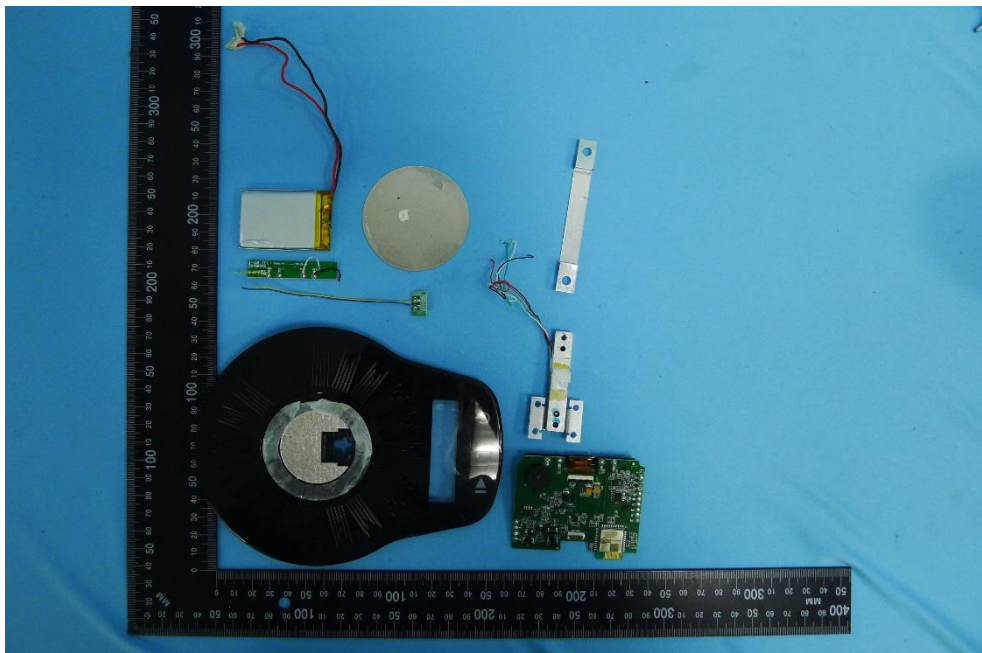

Product: COFFEESECRET Smart Coffee Scale
Brand Name: ULTRAKOKI
Model Number: CS-900
Report No.: 1812TW6401-U2

Internal Photograph

(1) EUT Photo

(2) EUT Photo

Product: COFFEESECRET Smart Coffee Scale
Brand Name: ULTRAKOKI
Model Number: CS-900
Report No.: 1812TW6401-U2

(3) EUT Photo

(4) EUT Photo

Product: COFFEESECRET Smart Coffee Scale
Brand Name: ULTRAKOKI
Model Number: CS-900
Report No.: 1812TW6401-U2

(5) EUT Photo

(6) EUT Photo

Product: COFFEESECRET Smart Coffee Scale
Brand Name: ULTRAKOKI
Model Number: CS-900
Report No.: 1812TW6401-U2

(7) EUT Photo

(8) EUT Photo

Product: COFFEESECRET Smart Coffee Scale
Brand Name: ULTRAKOKI
Model Number: CS-900
Report No.: 1812TW6401-U2

(9) EUT Photo

(10) EUT Photo

Product: COFFEESECRET Smart Coffee Scale
Brand Name: ULTRAKOKI
Model Number: CS-900
Report No.: 1812TW6401-U2

(11) EUT Photo

(12) EUT Photo

Product: COFFEESECRET Smart Coffee Scale
Brand Name: ULTRAKOKI
Model Number: CS-900
Report No.: 1812TW6401-U2

(13) EUT Photo

(14) EUT Photo