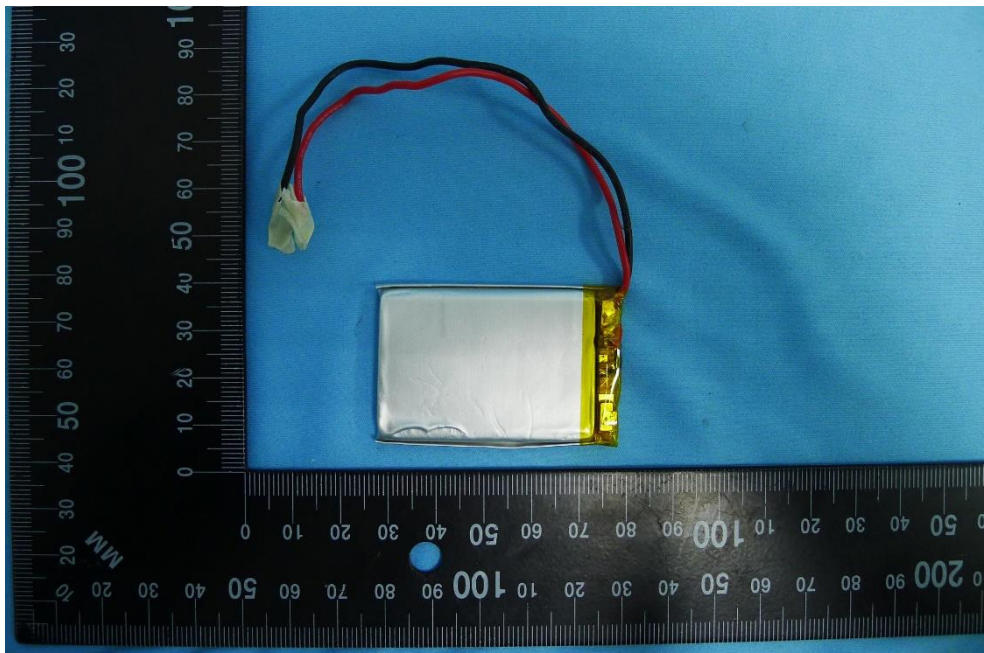

Product: COFFEESECRET Smart Coffee Scale
Brand Name: ULTRAKOKI
Model Number: CS-900
Report No.: 1812TW6401-U2

Internal Photograph

(1) EUT Photo

(2) EUT Photo

Product: COFFEESECRET Smart Coffee Scale
Brand Name: ULTRAKOKI
Model Number: CS-900
Report No.: 1812TW6401-U2

(3) EUT Photo

(4) EUT Photo

Product: COFFEESECRET Smart Coffee Scale
Brand Name: ULTRAKOKI
Model Number: CS-900
Report No.: 1812TW6401-U2

(5) EUT Photo

(6) EUT Photo

Product: COFFEESECRET Smart Coffee Scale
Brand Name: ULTRAKOKI
Model Number: CS-900
Report No.: 1812TW6401-U2

(7) EUT Photo

(8) EUT Photo

Product: COFFEESECRET Smart Coffee Scale
Brand Name: ULTRAKOKI
Model Number: CS-900
Report No.: 1812TW6401-U2

(9) EUT Photo

(10) EUT Photo

Product: COFFEESECRET Smart Coffee Scale
Brand Name: ULTRAKOKI
Model Number: CS-900
Report No.: 1812TW6401-U2

(11) EUT Photo

(12) EUT Photo

Product: COFFEESECRET Smart Coffee Scale
Brand Name: ULTRAKOKI
Model Number: CS-900
Report No.: 1812TW6401-U2

(13) EUT Photo

(14) EUT Photo