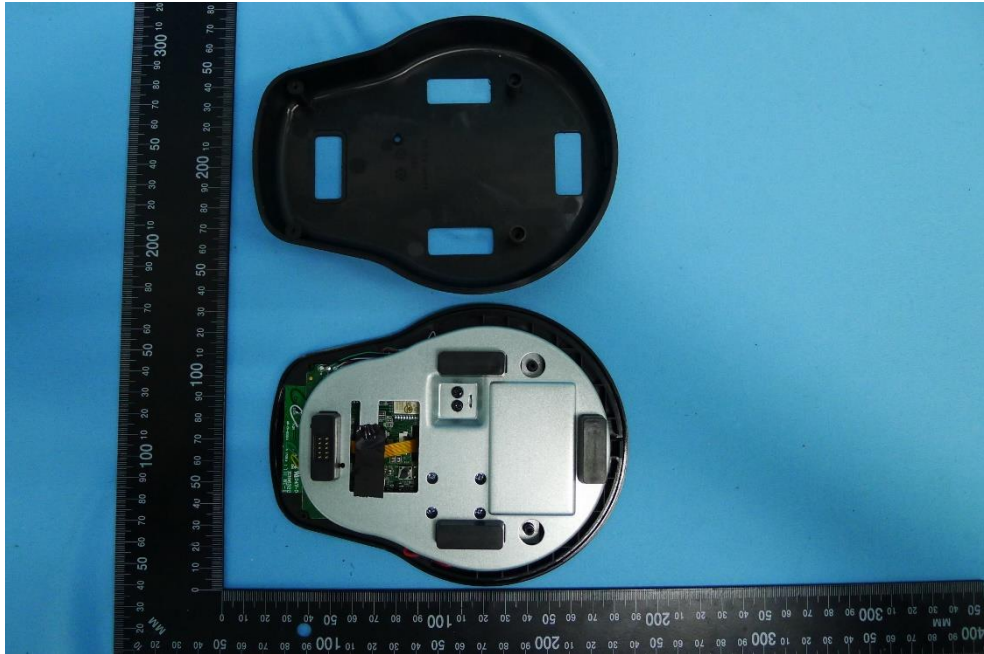

Product: COFFEESECRET Smart Coffee Scale
Brand Name: ULTRAKOKI
Model Number: CS-900
Report No.: 1812TW6401-U2

Internal Photograph

(1) EUT Photo

(2) EUT Photo

Product: COFFEESECRET Smart Coffee Scale
Brand Name: ULTRAKOKI
Model Number: CS-900
Report No.: 1812TW6401-U2

(3) EUT Photo

(4) EUT Photo

Product: COFFEESECRET Smart Coffee Scale
Brand Name: ULTRAKOKI
Model Number: CS-900
Report No.: 1812TW6401-U2

(5) EUT Photo

(6) EUT Photo

Product: COFFEESECRET Smart Coffee Scale
Brand Name: ULTRAKOKI
Model Number: CS-900
Report No.: 1812TW6401-U2

(7) EUT Photo

(8) EUT Photo

Product: COFFEESECRET Smart Coffee Scale
Brand Name: ULTRAKOKI
Model Number: CS-900
Report No.: 1812TW6401-U2

(9) EUT Photo

(10) EUT Photo

Product: COFFEESECRET Smart Coffee Scale
Brand Name: ULTRAKOKI
Model Number: CS-900
Report No.: 1812TW6401-U2

(11) EUT Photo

(12) EUT Photo

Product: COFFEESECRET Smart Coffee Scale
Brand Name: ULTRAKOKI
Model Number: CS-900
Report No.: 1812TW6401-U2

(13) EUT Photo

(14) EUT Photo