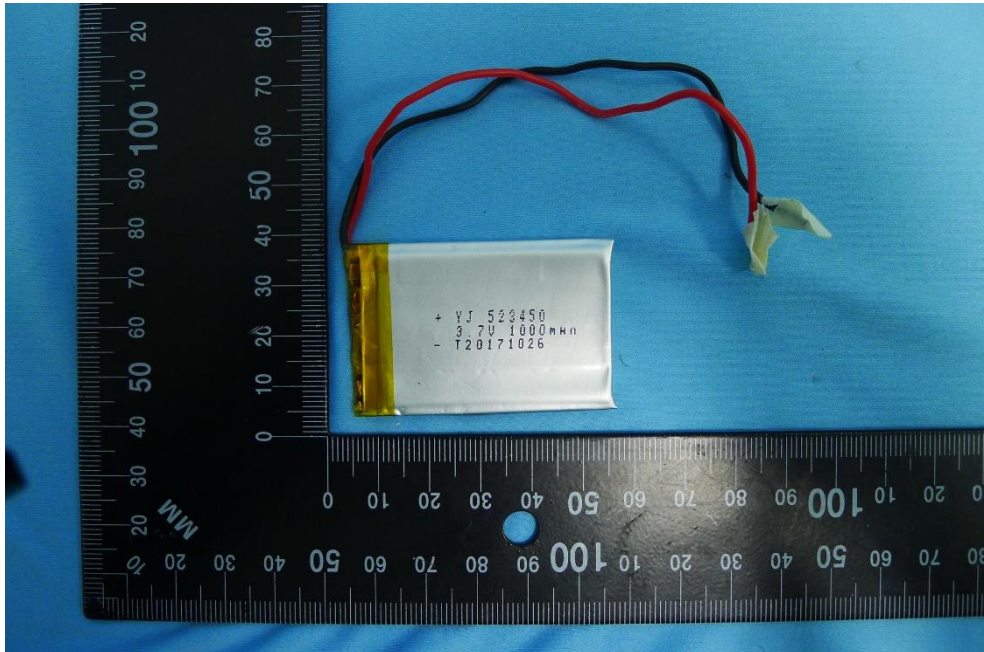

Product: COFFEESECRET Smart Coffee Scale
Brand Name: ULTRAKOKI
Model Number: CS-900
Report No.: 1812TW6401-U2

Internal Photograph

(1) EUT Photo

(2) EUT Photo

Product: COFFEESECRET Smart Coffee Scale
Brand Name: ULTRAKOKI
Model Number: CS-900
Report No.: 1812TW6401-U2

(3) EUT Photo

(4) EUT Photo

Product: COFFEESECRET Smart Coffee Scale
Brand Name: ULTRAKOKI
Model Number: CS-900
Report No.: 1812TW6401-U2

(5) EUT Photo

(6) EUT Photo

Product: COFFEESECRET Smart Coffee Scale
Brand Name: ULTRAKOKI
Model Number: CS-900
Report No.: 1812TW6401-U2

(7) EUT Photo

(8) EUT Photo

Product: COFFEESECRET Smart Coffee Scale
Brand Name: ULTRAKOKI
Model Number: CS-900
Report No.: 1812TW6401-U2

(9) EUT Photo

(10) EUT Photo

Product: COFFEESECRET Smart Coffee Scale
Brand Name: ULTRAKOKI
Model Number: CS-900
Report No.: 1812TW6401-U2

(11) EUT Photo

(12) EUT Photo

Product: COFFEESECRET Smart Coffee Scale
Brand Name: ULTRAKOKI
Model Number: CS-900
Report No.: 1812TW6401-U2

(13) EUT Photo

(14) EUT Photo