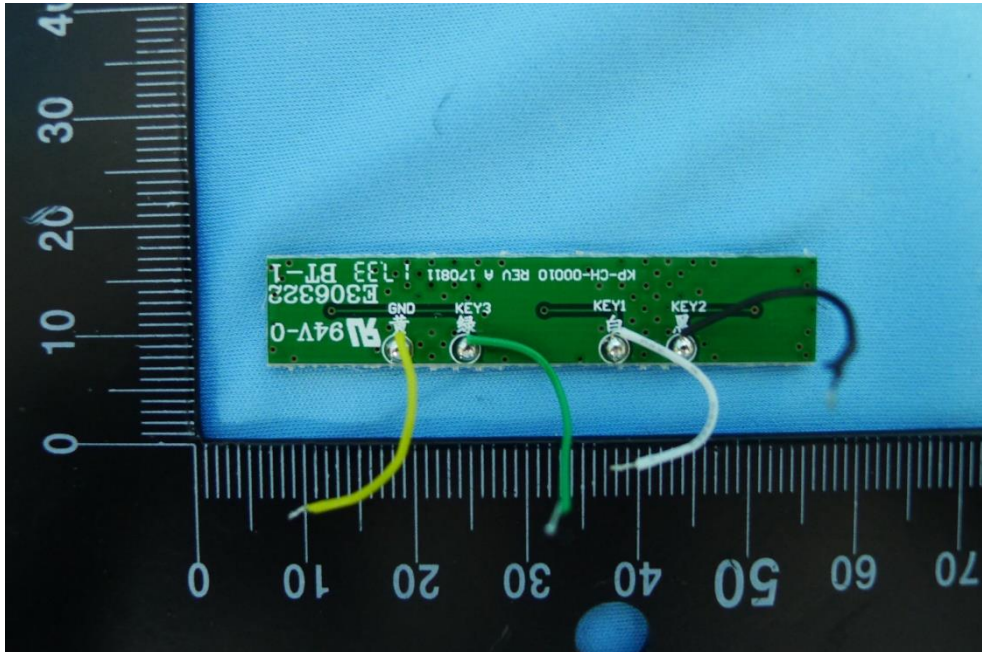

Product: COFFEESECRET Smart Coffee Scale
Brand Name: ULTRAKOKI
Model Number: CS-900
Report No.: 1812TW6401-U2

Internal Photograph

(1) EUT Photo

(2) EUT Photo

Product: COFFEESECRET Smart Coffee Scale
Brand Name: ULTRAKOKI
Model Number: CS-900
Report No.: 1812TW6401-U2

(3) EUT Photo

(4) EUT Photo

Product: COFFEESECRET Smart Coffee Scale
Brand Name: ULTRAKOKI
Model Number: CS-900
Report No.: 1812TW6401-U2

(5) EUT Photo

(6) EUT Photo

Product: COFFEESECRET Smart Coffee Scale
Brand Name: ULTRAKOKI
Model Number: CS-900
Report No.: 1812TW6401-U2

(7) EUT Photo

(8) EUT Photo

Product: COFFEESECRET Smart Coffee Scale
Brand Name: ULTRAKOKI
Model Number: CS-900
Report No.: 1812TW6401-U2

(9) EUT Photo

(10) EUT Photo

Product: COFFEESECRET Smart Coffee Scale
Brand Name: ULTRAKOKI
Model Number: CS-900
Report No.: 1812TW6401-U2

(11) EUT Photo

(12) EUT Photo

Product: COFFEESECRET Smart Coffee Scale
Brand Name: ULTRAKOKI
Model Number: CS-900
Report No.: 1812TW6401-U2

(13) EUT Photo

(14) EUT Photo