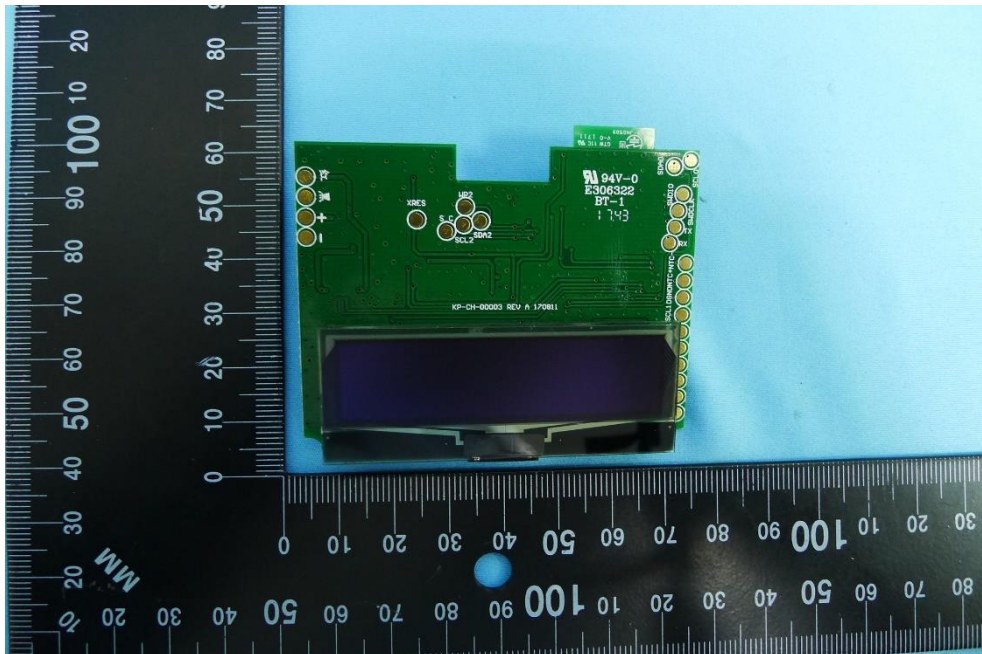

Product: COFFEESECRET Smart Coffee Scale
Brand Name: ULTRAKOKI
Model Number: CS-900
Report No.: 1812TW6401-U2

Internal Photograph

(1) EUT Photo

(2) EUT Photo

Product: COFFEESECRET Smart Coffee Scale
Brand Name: ULTRAKOKI
Model Number: CS-900
Report No.: 1812TW6401-U2

(3) EUT Photo

(4) EUT Photo

Product: COFFEESECRET Smart Coffee Scale
Brand Name: ULTRAKOKI
Model Number: CS-900
Report No.: 1812TW6401-U2

(5) EUT Photo

(6) EUT Photo

Product: COFFEESECRET Smart Coffee Scale
Brand Name: ULTRAKOKI
Model Number: CS-900
Report No.: 1812TW6401-U2

(7) EUT Photo

(8) EUT Photo

Product: COFFEESECRET Smart Coffee Scale
Brand Name: ULTRAKOKI
Model Number: CS-900
Report No.: 1812TW6401-U2

(9) EUT Photo

(10) EUT Photo

Product: COFFEESECRET Smart Coffee Scale
Brand Name: ULTRAKOKI
Model Number: CS-900
Report No.: 1812TW6401-U2

(11) EUT Photo

(12) EUT Photo

Product: COFFEESECRET Smart Coffee Scale
Brand Name: ULTRAKOKI
Model Number: CS-900
Report No.: 1812TW6401-U2

(13) EUT Photo

(14) EUT Photo