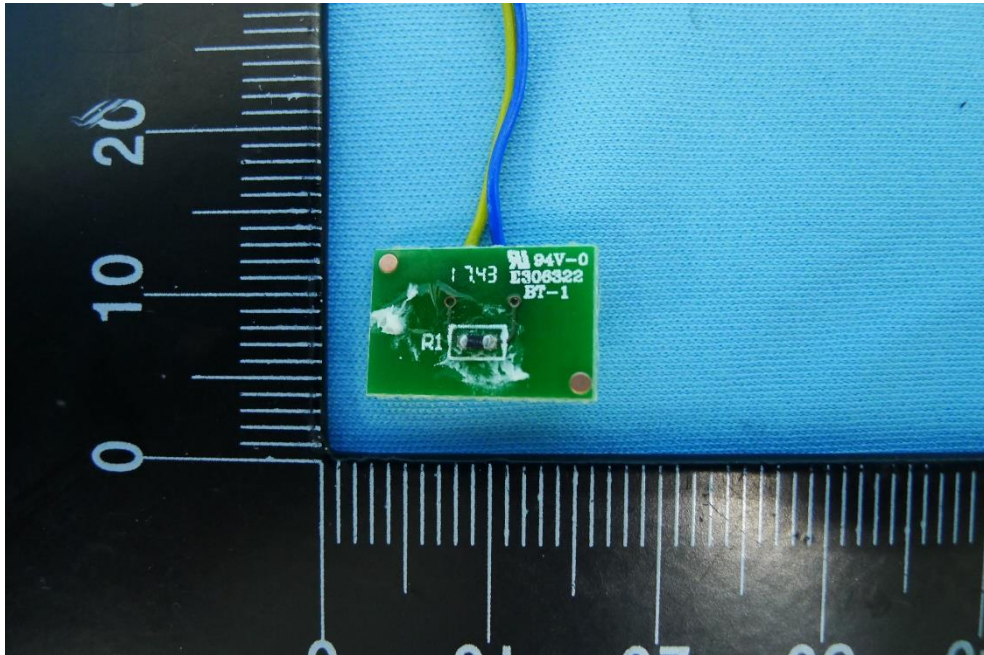

Product: COFFEESECRET Smart Coffee Scale
Brand Name: ULTRAKOKI
Model Number: CS-900
Report No.: 1812TW6401-U2

Internal Photograph

(1) EUT Photo

(2) EUT Photo

Product: COFFEESECRET Smart Coffee Scale
Brand Name: ULTRAKOKI
Model Number: CS-900
Report No.: 1812TW6401-U2

(3) EUT Photo

(4) EUT Photo

Product: COFFEESECRET Smart Coffee Scale
Brand Name: ULTRAKOKI
Model Number: CS-900
Report No.: 1812TW6401-U2

(5) EUT Photo

(6) EUT Photo

Product: COFFEESECRET Smart Coffee Scale
Brand Name: ULTRAKOKI
Model Number: CS-900
Report No.: 1812TW6401-U2

(7) EUT Photo

(8) EUT Photo

Product: COFFEESECRET Smart Coffee Scale
Brand Name: ULTRAKOKI
Model Number: CS-900
Report No.: 1812TW6401-U2

(9) EUT Photo

(10) EUT Photo

Product: COFFEESECRET Smart Coffee Scale
Brand Name: ULTRAKOKI
Model Number: CS-900
Report No.: 1812TW6401-U2

(11) EUT Photo

(12) EUT Photo

Product: COFFEESECRET Smart Coffee Scale
Brand Name: ULTRAKOKI
Model Number: CS-900
Report No.: 1812TW6401-U2

(13) EUT Photo

(14) EUT Photo