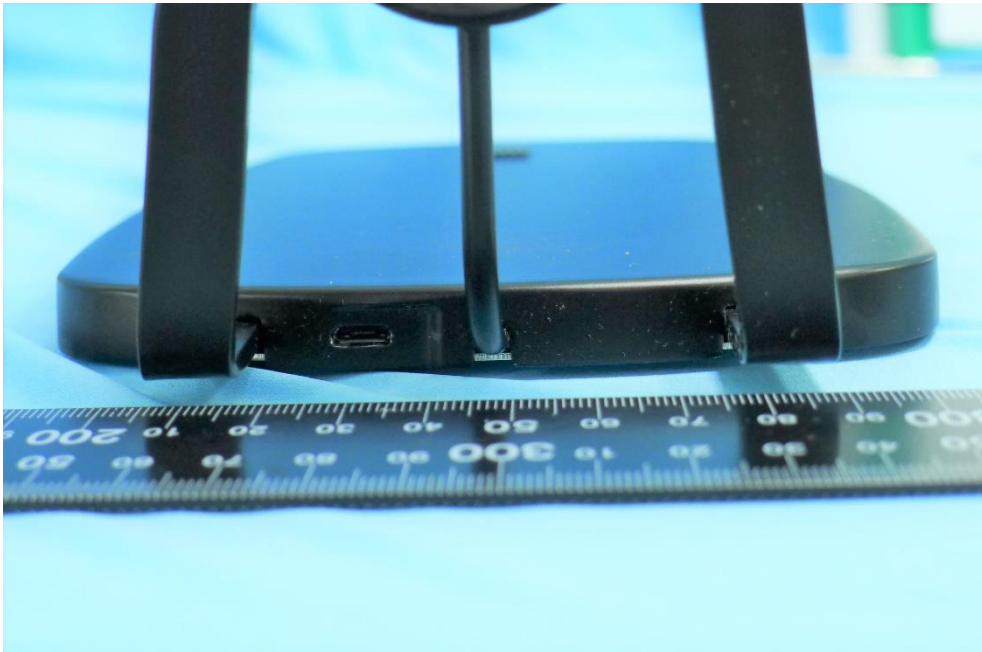

Product: COFFEESECRET Smart Coffee Scale
Brand Name: ULTRAKOKI
Model Number: CS-900
Report No.: 1812TW6401-U2

External Photograph

(1) EUT Photo

(2) EUT Photo

Product: COFFEESECRET Smart Coffee Scale
Brand Name: ULTRAKOKI
Model Number: CS-900
Report No.: 1812TW6401-U2

(3) EUT Photo

(4) EUT Photo

Product: COFFEESECRET Smart Coffee Scale
Brand Name: ULTRAKOKI
Model Number: CS-900
Report No.: 1812TW6401-U2

(5) EUT Photo

(6) EUT Photo

Product: COFFEESECRET Smart Coffee Scale
Brand Name: ULTRAKOKI
Model Number: CS-900
Report No.: 1812TW6401-U2