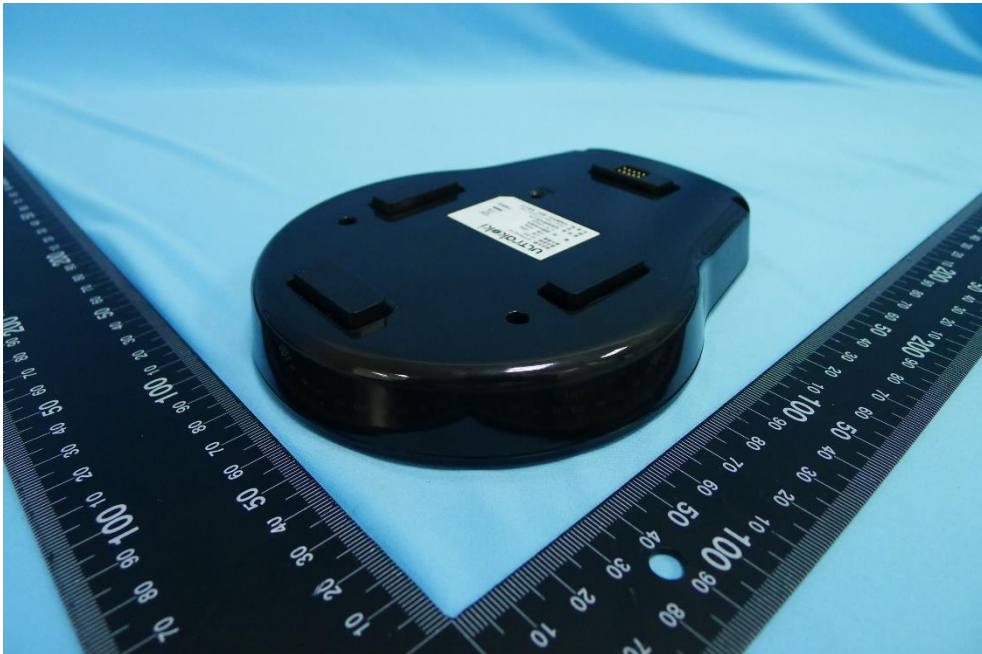

Product: COFFEESECRET Smart Coffee Scale
Brand Name: ULTRAKOKI
Model Number: CS-900
Report No.: 1812TW6401-U2

External Photograph

(1) EUT Photo

(2) EUT Photo

Product: COFFEESECRET Smart Coffee Scale
Brand Name: ULTRAKOKI
Model Number: CS-900
Report No.: 1812TW6401-U2

(3) EUT Photo

(4) EUT Photo

Product: COFFEESECRET Smart Coffee Scale
Brand Name: ULTRAKOKI
Model Number: CS-900
Report No.: 1812TW6401-U2

(5) EUT Photo

(6) EUT Photo

Product: COFFEESECRET Smart Coffee Scale
Brand Name: ULTRAKOKI
Model Number: CS-900
Report No.: 1812TW6401-U2