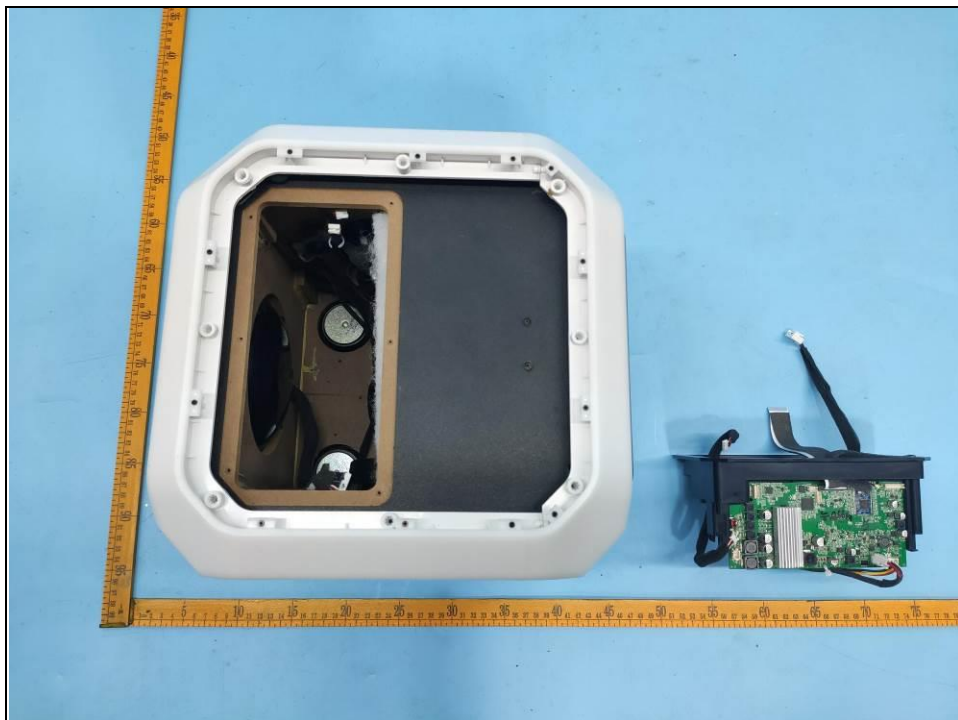

EUT Photos

Test Model(s): TAX7207

BT Antenna Connector

BT Antenna

End