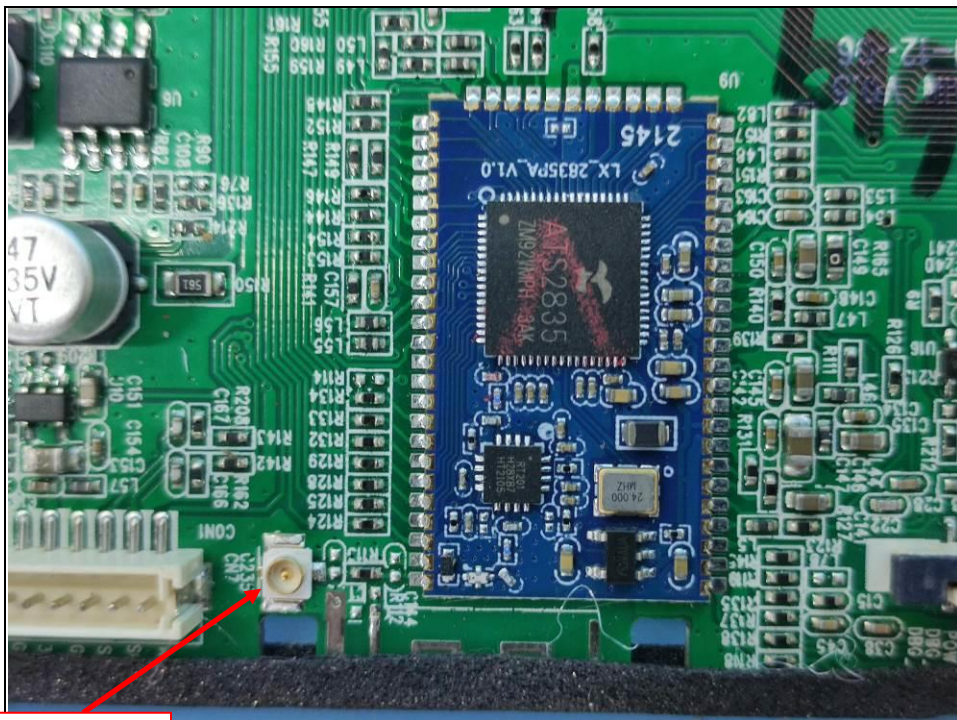

EUT Photos

Test Model(s): TAX7207

BT Antenna Connector

BT Antenna

End