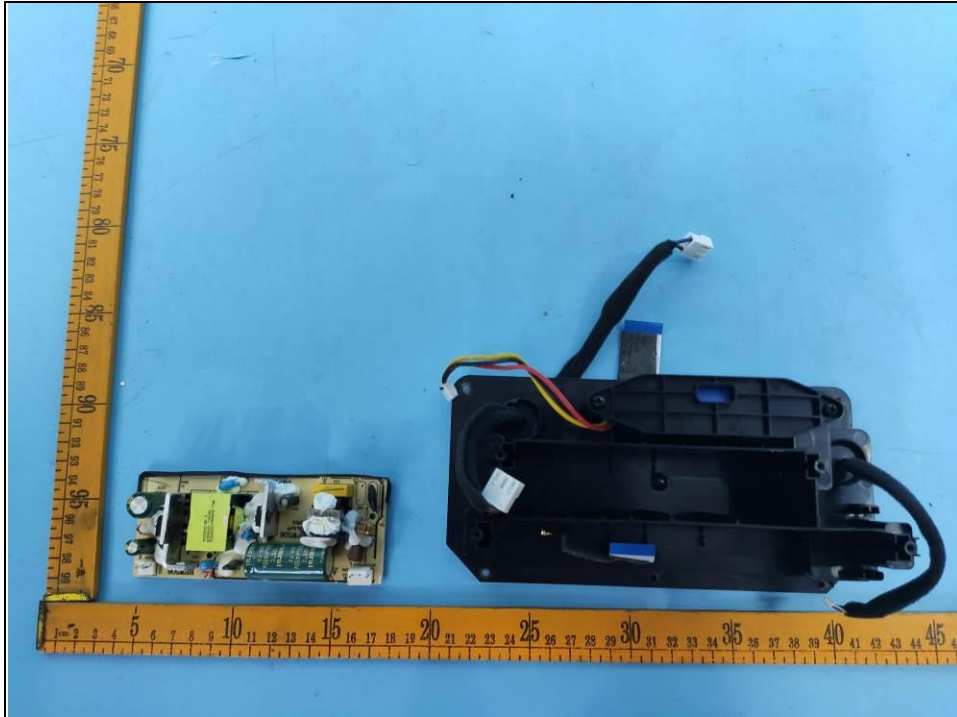

EUT Photos

Test Model(s): TAX7207

BT Antenna Connector

BT Antenna

End