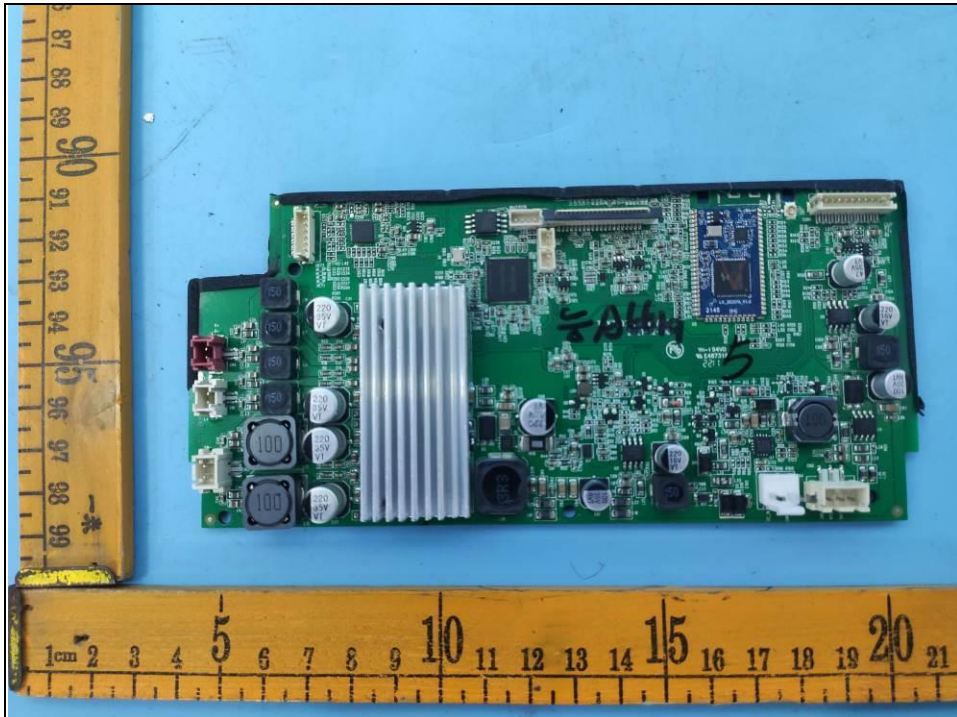

EUT Photos

Test Model(s): TAX7207

BT Antenna Connector

BT Antenna

End