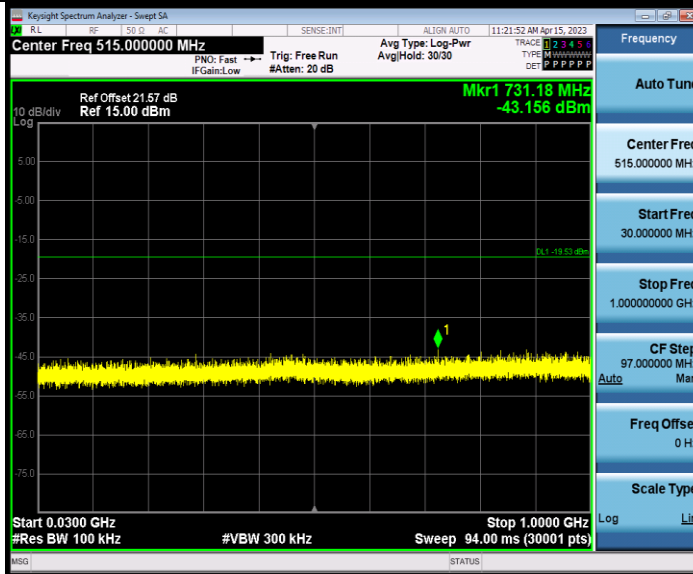

2DH5_Ant1_2402_0~Reference

2DH5_Ant1_2402_30~1000

BUREAU VERITAS

Test Report No.: W7L-Q23041402RF01

2DH5_Ant1_2402_1000~26500

2DH5_Ant1_2441_0~Reference

BV 7Layers Communications Technology (Shenzhen) Co., Ltd