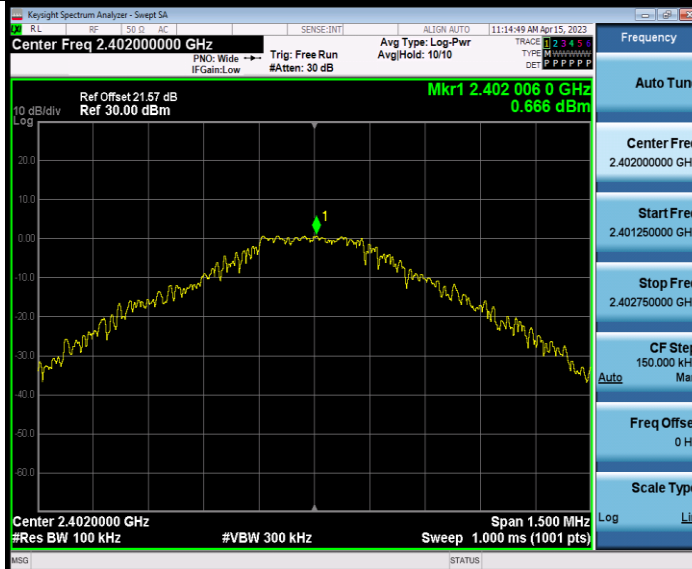

Tel: +86 755 8869 6566
Fax: +86 755 8869 6577
Email: customerservice.sw@bureauveritas.com

CONDUCTED SPURIOUS EMISSION

TEST RESULT

TestMode	Antenna	Frequency[MHz]	FreqRange [MHz]	RefLevel [dBm]	Result [dBm]	Limit [dBm]	Verdict
DH5	Ant1	2402	Reference	0.67	0.67	---	PASS
			30~1000	0.67	-42.97	≤-19.33	PASS
			1000~26500	0.67	-21.72	≤-19.33	PASS
		2441	Reference	-0.88	-0.88	---	PASS
			30~1000	-0.88	-43.74	≤-20.88	PASS
			1000~26500	-0.88	-22.39	≤-20.88	PASS
		2480	Reference	-0.90	-0.90	---	PASS
			30~1000	-0.90	-43.37	≤-20.9	PASS
			1000~26500	-0.90	-21.48	≤-20.9	PASS
2DH5	Ant1	2402	Reference	0.47	0.47	---	PASS
			30~1000	0.47	-43.16	≤-19.53	PASS
			1000~26500	0.47	-21.09	≤-19.53	PASS
		2441	Reference	-0.93	-0.93	---	PASS
			30~1000	-0.93	-43.7	≤-20.93	PASS
			1000~26500	-0.93	-24.25	≤-20.93	PASS
		2480	Reference	-1.38	-1.38	---	PASS
			30~1000	-1.38	-43.37	≤-21.38	PASS
			1000~26500	-1.38	-21.96	≤-21.38	PASS
3DH5	Ant1	2402	Reference	-0.66	-0.66	---	PASS
			30~1000	-0.66	-43.61	≤-20.66	PASS
			1000~26500	-0.66	-22.07	≤-20.66	PASS
		2441	Reference	-0.23	-0.23	---	PASS
			30~1000	-0.23	-43.41	≤-20.23	PASS
			1000~26500	-0.23	-24.74	≤-20.23	PASS
		2480	Reference	-2.38	-2.38	---	PASS
			30~1000	-2.38	-43.3	≤-22.38	PASS
			1000~26500	-2.38	-24.59	≤-22.38	PASS

TEST GRAPHS

DH5_Ant1_2402_0~Reference

DH5_Ant1_2402_30~1000

DH5_Ant1_2402_1000~26500

BUREAU VERITAS

Test Report No.: W7L-Q23041402RF01

DH5_Ant1_2441_0~Reference

DH5_Ant1_2441_30~1000