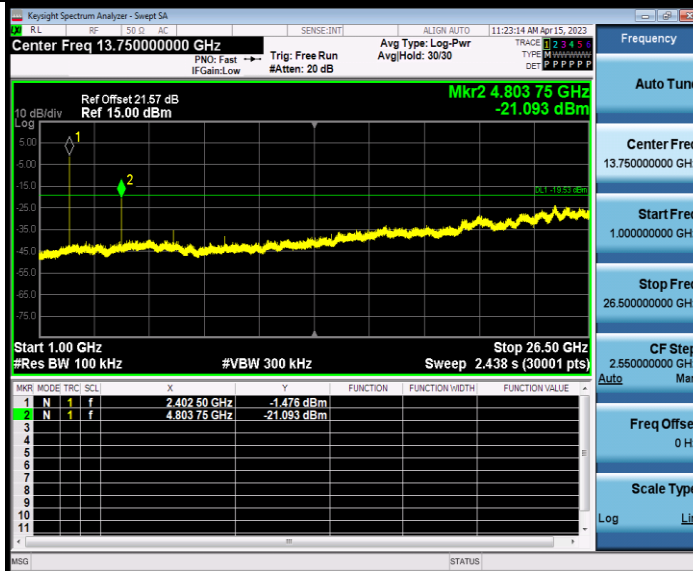

2DH5_Ant1_2402_0~Reference

2DH5_Ant1_2402_30~1000

BUREAU VERITAS

Test Report No.: W7L-Q23041402RF01

2DH5_Ant1_2402_1000~26500

2DH5_Ant1_2441_0~Reference

BV 7Layers Communications Technology (Shenzhen) Co., Ltd