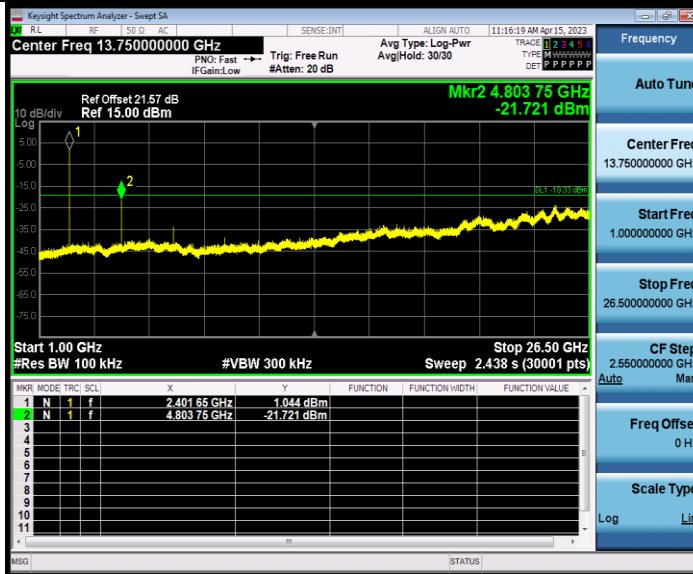

TEST GRAPHS

DH5_Ant1_2402_0~Reference

DH5_Ant1_2402_30~1000

DH5_Ant1_2402_1000~26500

BUREAU VERITAS

Test Report No.: W7L-Q23041402RF01

DH5_Ant1_2441_0~Reference

DH5_Ant1_2441_30~1000

BUREAU VERITAS

Test Report No.: W7L-Q23041402RF01

DH5_Ant1_2441_1000~26500

DH5_Ant1_2480_0~Reference

BV 7Layers Communications Technology (Shenzhen) Co., Ltd

No.B102, Dazu Chuangxin Mansion, North of Beihuan Avenue, North Area, Hi-Tech Industrial Park, Nanshan District, Shenzhen, Guangdong, China