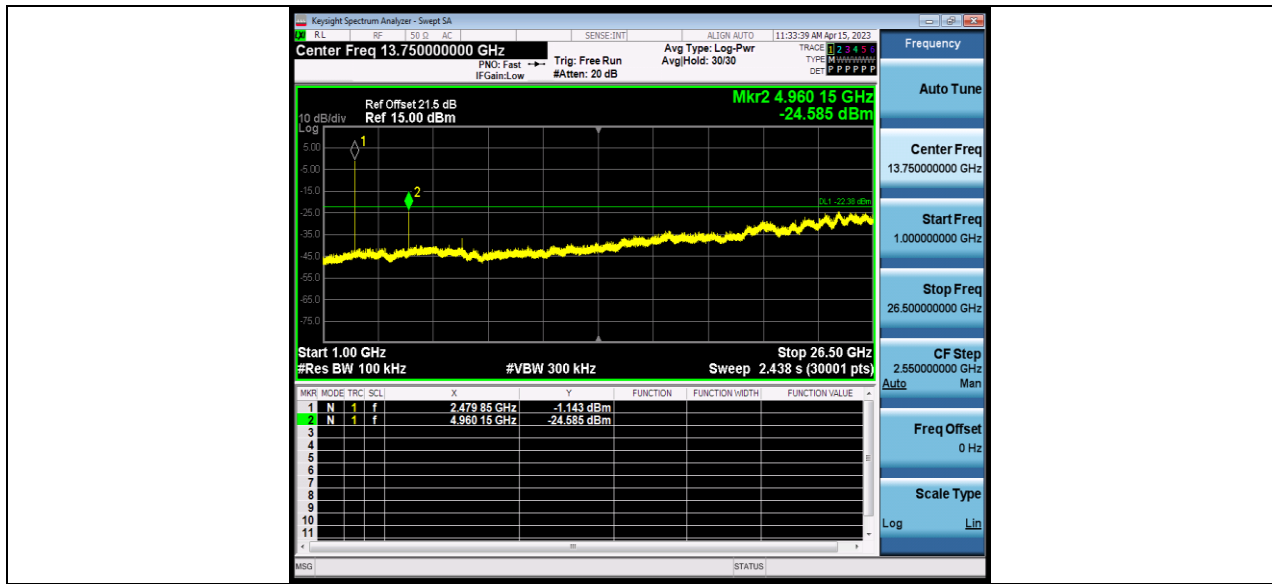

BUREAU VERITAS

Test Report No.: W7L-Q23041402RF01

3DH5_Ant1_2480_30~1000

3DH5_Ant1_2480_1000~26500

BUREAU VERITAS

Test Report No.: W7L-Q23041402RF01

BV 7Layers Communications Technology (Shenzhen) Co., Ltd

No.B102, Dazu Chuangxin Mansion, North of Beihuan Avenue, North Area, Hi-Tech Industrial Park, Nanshan District, Shenzhen, Guangdong, China