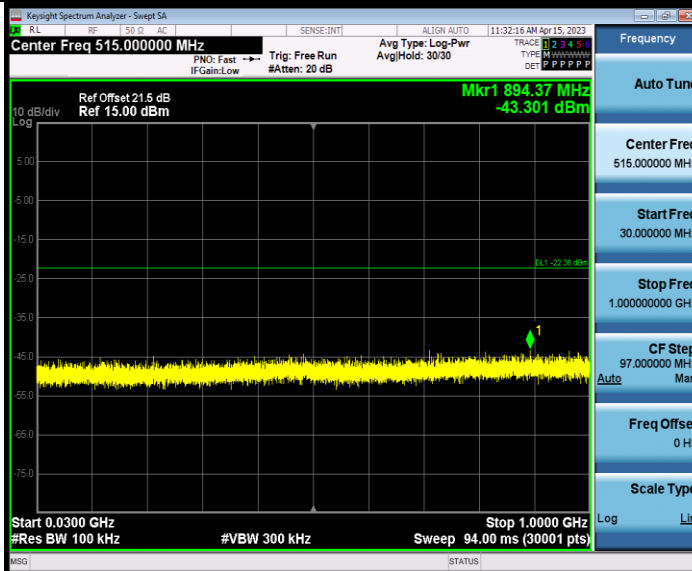

BUREAU VERITAS

Test Report No.: W7L-Q23041402RF01

3DH5_Ant1_2480_30~1000

3DH5_Ant1_2480_1000~26500

BUREAU VERITAS

Test Report No.: W7L-Q23041402RF01

BV 7Layers Communications Technology (Shenzhen) Co., Ltd

No.B102, Dazu Chuangxin Mansion, North of Beihuan Avenue, North Area, Hi-Tech Industrial Park, Nanshan District, Shenzhen, Guangdong, China