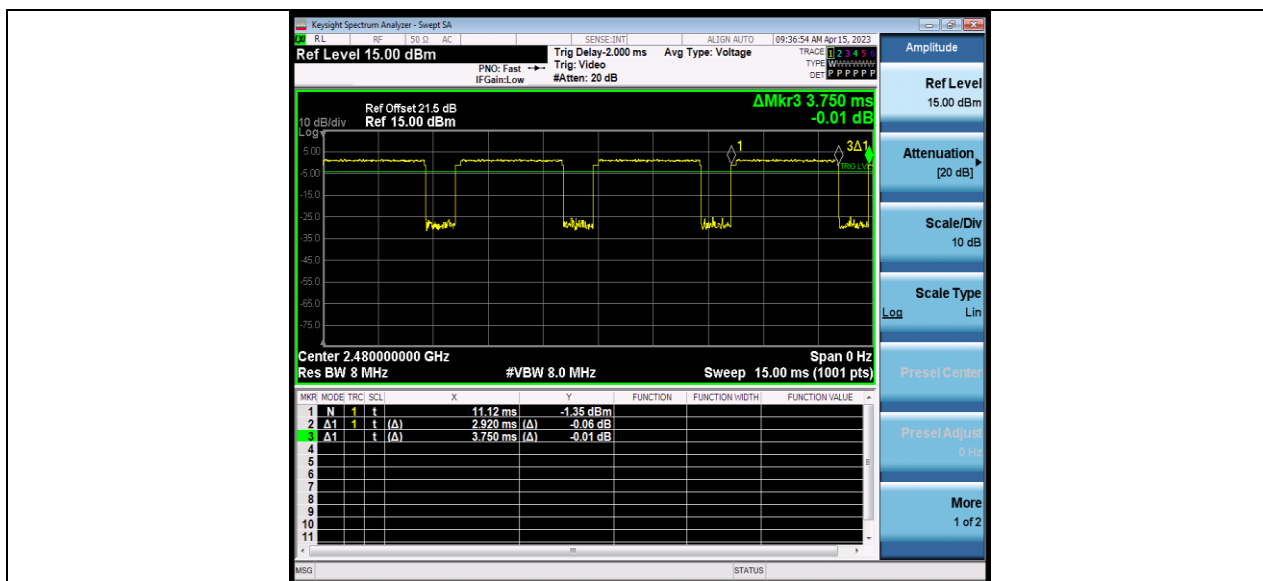

BUREAU VERITAS

Test Report No.: W7L-Q23041402RF01

--END--