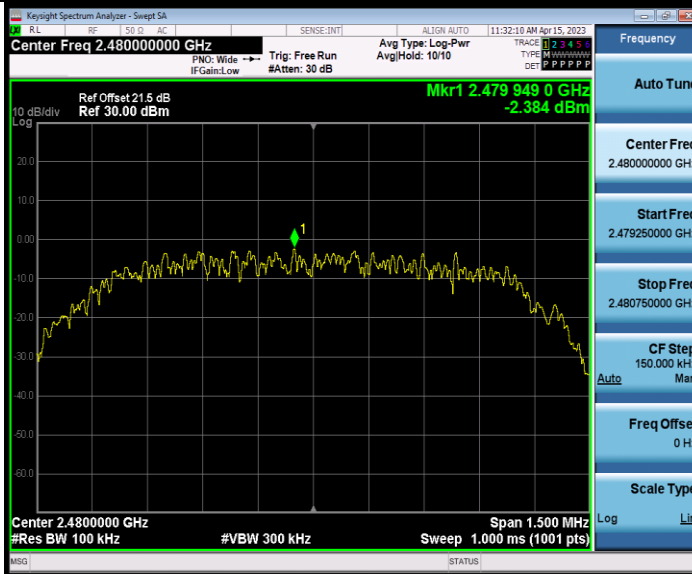

BUREAU VERITAS

Test Report No.: W7L-Q23041402RF01

3DH5_Ant1_2480_30~1000

3DH5_Ant1_2480_1000~26500

BUREAU VERITAS

Test Report No.: W7L-Q23041402RF01

BV 7Layers Communications Technology (Shenzhen) Co., Ltd

No.B102, Dazu Chuangxin Mansion, North of Beihuan Avenue, North Area, Hi-Tech Industrial Park, Nanshan District, Shenzhen, Guangdong, China