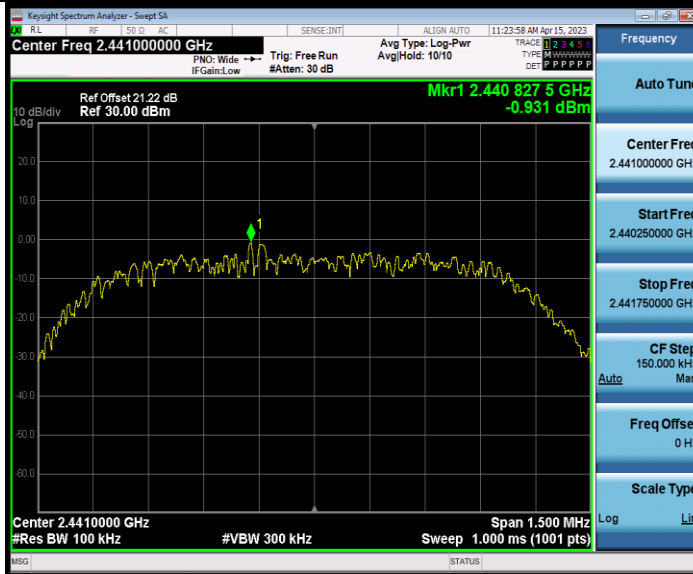

BUREAU VERITAS

Test Report No.: W7L-Q23041402RF01

2DH5_Ant1_2441_30~1000