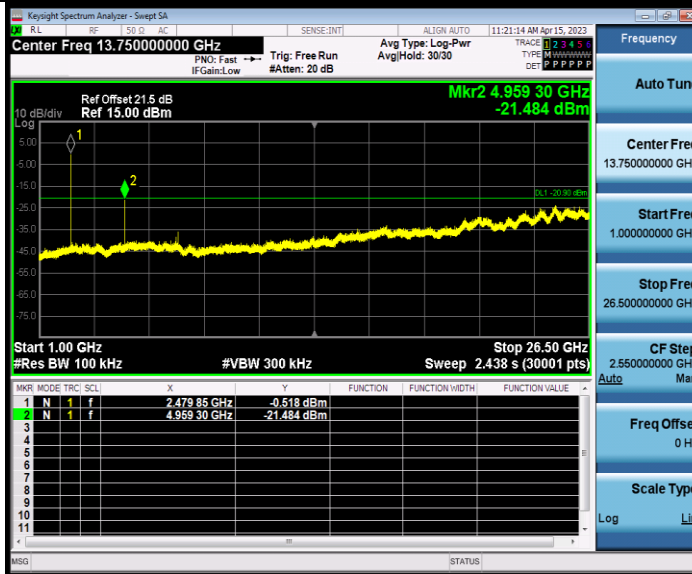

2DH5_Ant1_2402_0~Reference

2DH5_Ant1_2402_30~1000

BUREAU VERITAS

Test Report No.: W7L-Q23041402RF01

2DH5_Ant1_2402_1000~26500

2DH5_Ant1_2441_0~Reference

BV 7Layers Communications Technology (Shenzhen) Co., Ltd