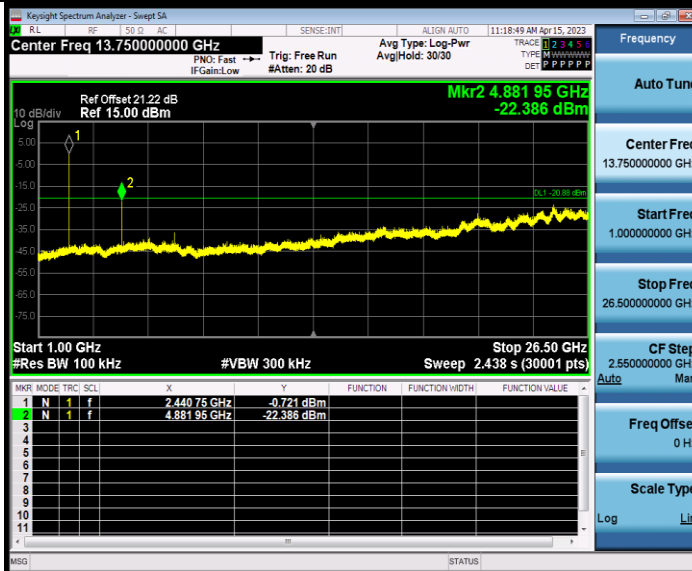

TEST GRAPHS

DH5_Ant1_2402_0~Reference

DH5_Ant1_2402_30~1000

DH5_Ant1_2402_1000~26500

BUREAU VERITAS

Test Report No.: W7L-Q23041402RF01

DH5_Ant1_2441_0~Reference

DH5_Ant1_2441_30~1000

BUREAU VERITAS

Test Report No.: W7L-Q23041402RF01

DH5_Ant1_2441_1000~26500

DH5_Ant1_2480_0~Reference

BV 7Layers Communications Technology (Shenzhen) Co., Ltd

No.B102, Dazu Chuangxin Mansion, North of Beihuan Avenue, North Area, Hi-Tech Industrial Park, Nanshan District, Shenzhen, Guangdong, China