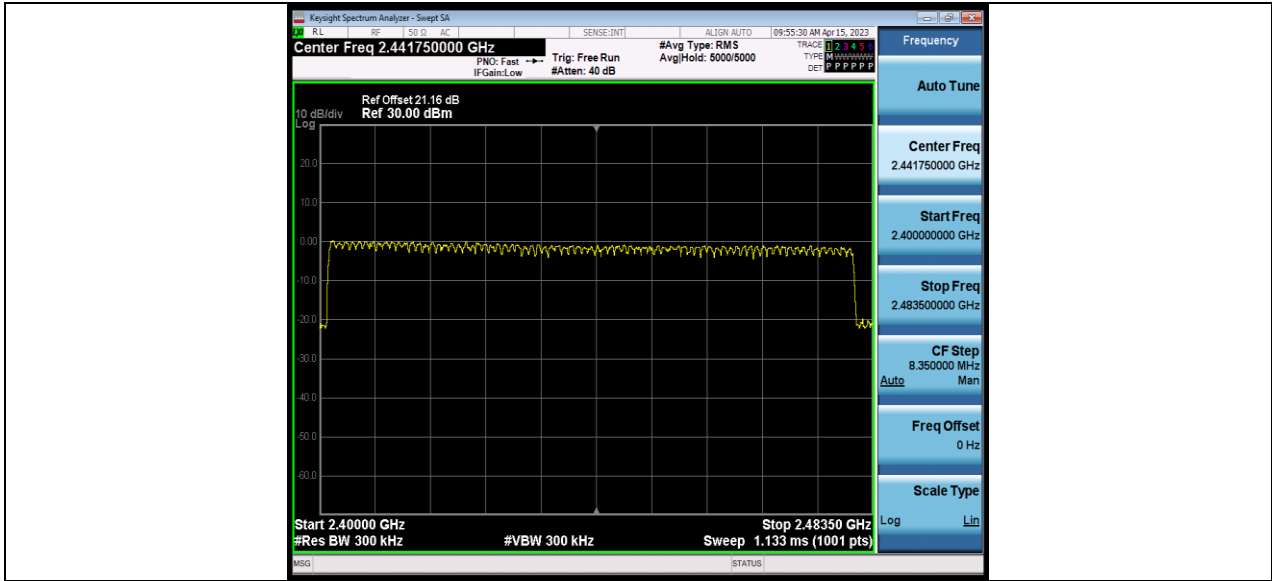

BUREAU
VERITAS

Test Report No.: W7L-Q23041402RF01

BV 7Layers Communications Technology
(Shenzhen) Co., Ltd

No.B102, Dazu Chuangxin Mansion, North of Beihuan
Avenue, North Area, Hi-Tech Industrial Park, Nanshan
District, Shenzhen, Guangdong, China

Tel: +86 755 8869 6566
Fax: +86 755 8869 6577
Email: customerservice.sw@bureauveritas.com

CONDUCTED SPURIOUS EMISSION

TEST RESULT

TestMode	Antenna	Frequency[MHz]	FreqRange [MHz]	RefLevel [dBm]	Result [dBm]	Limit [dBm]	Verdict
DH5	Ant1	2402	Reference	0.67	0.67	---	PASS
			30~1000	0.67	-42.97	≤-19.33	PASS
			1000~26500	0.67	-21.72	≤-19.33	PASS
		2441	Reference	-0.88	-0.88	---	PASS
			30~1000	-0.88	-43.74	≤-20.88	PASS
			1000~26500	-0.88	-22.39	≤-20.88	PASS
		2480	Reference	-0.90	-0.90	---	PASS
			30~1000	-0.90	-43.37	≤-20.9	PASS
			1000~26500	-0.90	-21.48	≤-20.9	PASS
2DH5	Ant1	2402	Reference	0.47	0.47	---	PASS
			30~1000	0.47	-43.16	≤-19.53	PASS
			1000~26500	0.47	-21.09	≤-19.53	PASS
		2441	Reference	-0.93	-0.93	---	PASS
			30~1000	-0.93	-43.7	≤-20.93	PASS
			1000~26500	-0.93	-24.25	≤-20.93	PASS
		2480	Reference	-1.38	-1.38	---	PASS
			30~1000	-1.38	-43.37	≤-21.38	PASS
			1000~26500	-1.38	-21.96	≤-21.38	PASS
3DH5	Ant1	2402	Reference	-0.66	-0.66	---	PASS
			30~1000	-0.66	-43.61	≤-20.66	PASS
			1000~26500	-0.66	-22.07	≤-20.66	PASS
		2441	Reference	-0.23	-0.23	---	PASS
			30~1000	-0.23	-43.41	≤-20.23	PASS
			1000~26500	-0.23	-24.74	≤-20.23	PASS
		2480	Reference	-2.38	-2.38	---	PASS
			30~1000	-2.38	-43.3	≤-22.38	PASS
			1000~26500	-2.38	-24.59	≤-22.38	PASS