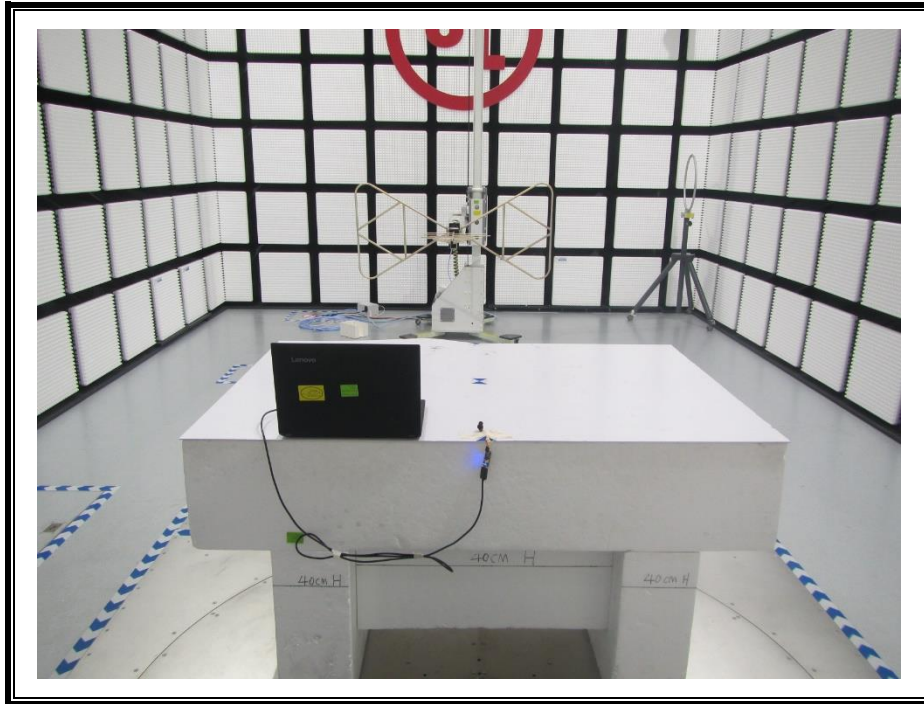

Appendix II

Setup Photographs

RADIATED RF MEASUREMENT SETUP (ABOVE 1 GHz)

MEASUREMENT POSITION (Y axis)

MEASUREMENT POSITION (Z axis)

RADIATED RF MEASUREMENT SETUP (30MHz~1GHz)

RADIATED RF MEASUREMENT SETUP (Below 30MHz)

AC Power line Conducted Emissions