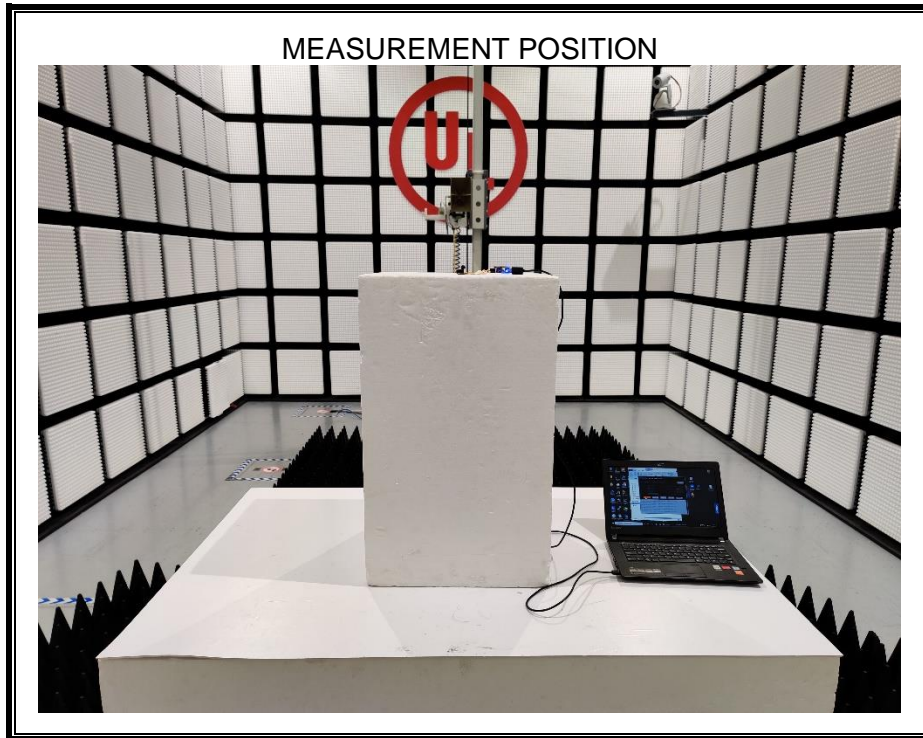

Appendix II

Setup Photographs

RADIATED RF MEASUREMENT SETUP (ABOVE 1 GHz)

MEASUREMENT POSITION (Y axis)

MEASUREMENT POSITION (Z axis)

RADIATED RF MEASUREMENT SETUP (30MHz~1GHz)

RADIATED RF MEASUREMENT SETUP (Below 30MHz)

AC Power line Conducted Emissions