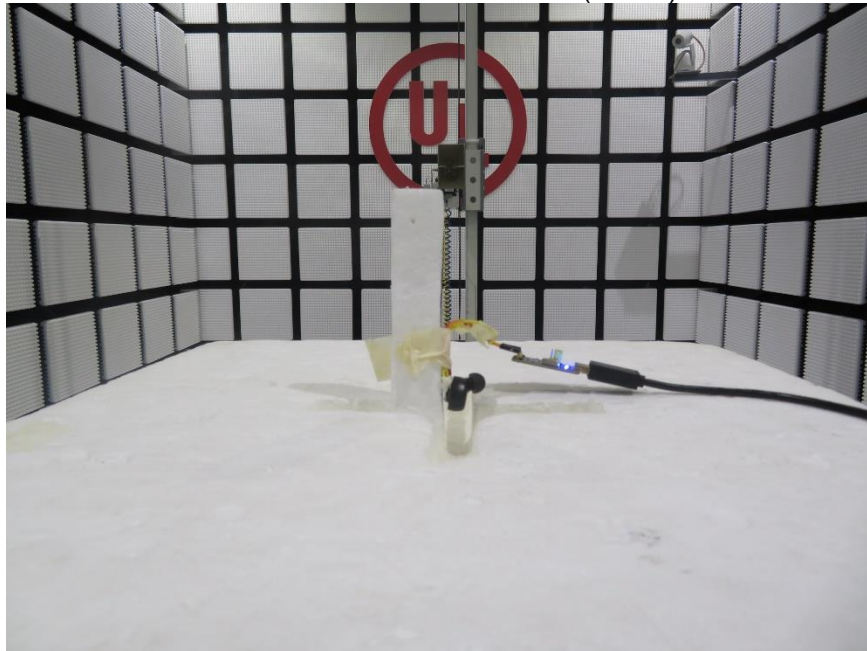

Appendix II

Setup Photographs

RADIATED RF MEASUREMENT SETUP (ABOVE 1 GHz)

MEASUREMENT POSITION (Y axis)

MEASUREMENT POSITION (Z axis)

RADIATED RF MEASUREMENT SETUP (30MHz~1GHz)

RADIATED RF MEASUREMENT SETUP (Below 30MHz)

AC Power line Conducted Emissions