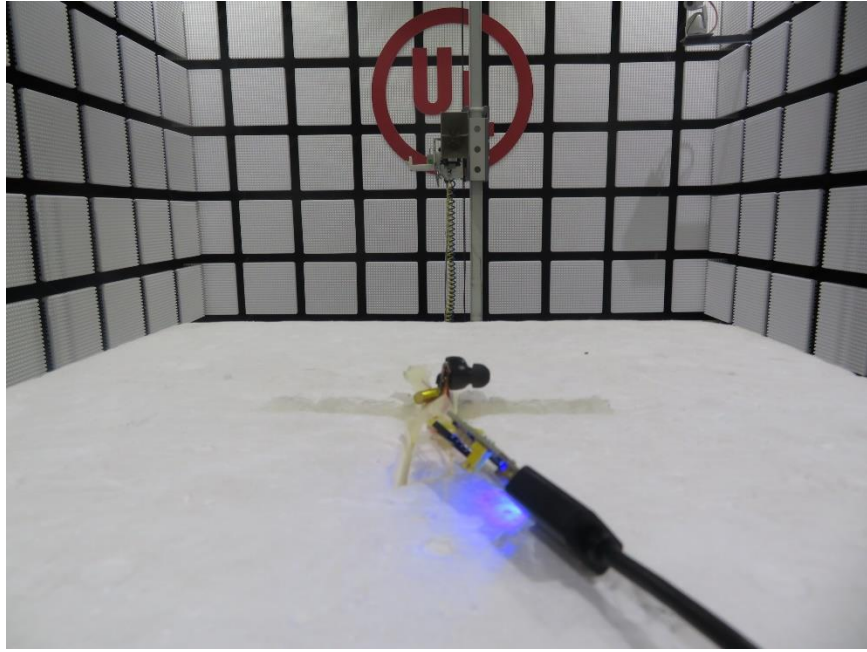

Appendix II

Setup Photographs

RADIATED RF MEASUREMENT SETUP (ABOVE 1 GHz)

MEASUREMENT POSITION (Y axis)

MEASUREMENT POSITION (Z axis)

RADIATED RF MEASUREMENT SETUP (30MHz~1GHz)

RADIATED RF MEASUREMENT SETUP (Below 30MHz)

AC Power line Conducted Emissions