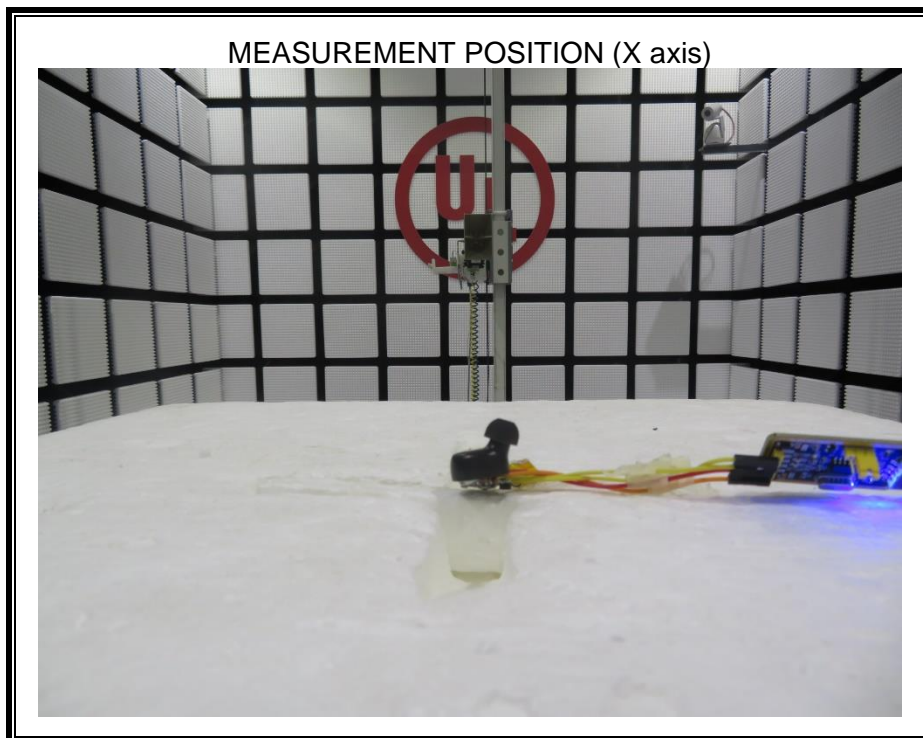

Appendix II

Setup Photographs

RADIATED RF MEASUREMENT SETUP (ABOVE 1 GHz)

MEASUREMENT POSITION (Y axis)

MEASUREMENT POSITION (Z axis)

RADIATED RF MEASUREMENT SETUP (30MHz~1GHz)

RADIATED RF MEASUREMENT SETUP (Below 30MHz)

AC Power line Conducted Emissions