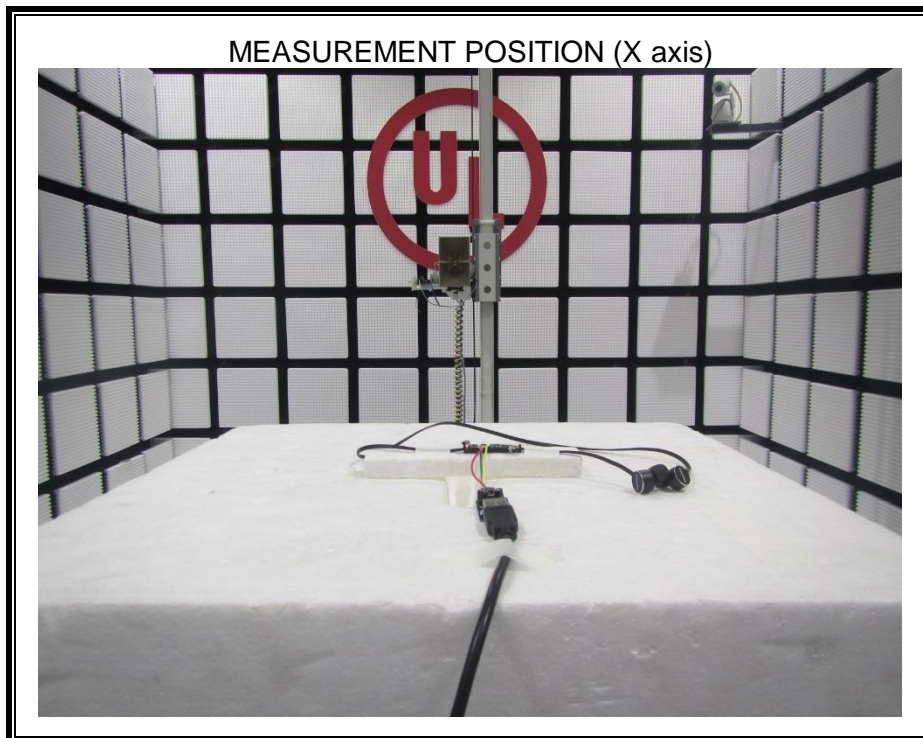

Appendix II

Setup Photographs

RADIATED RF MEASUREMENT SETUP (ABOVE 1 GHz)

MEASUREMENT POSITION (Y axis)

MEASUREMENT POSITION (Z axis)

RADIATED RF MEASUREMENT SETUP (30MHz~1GHz)

RADIATED RF MEASUREMENT SETUP (Below 30MHz)

POWERLINE CONDUCTED EMISSIONS MEASUREMENT SETUP