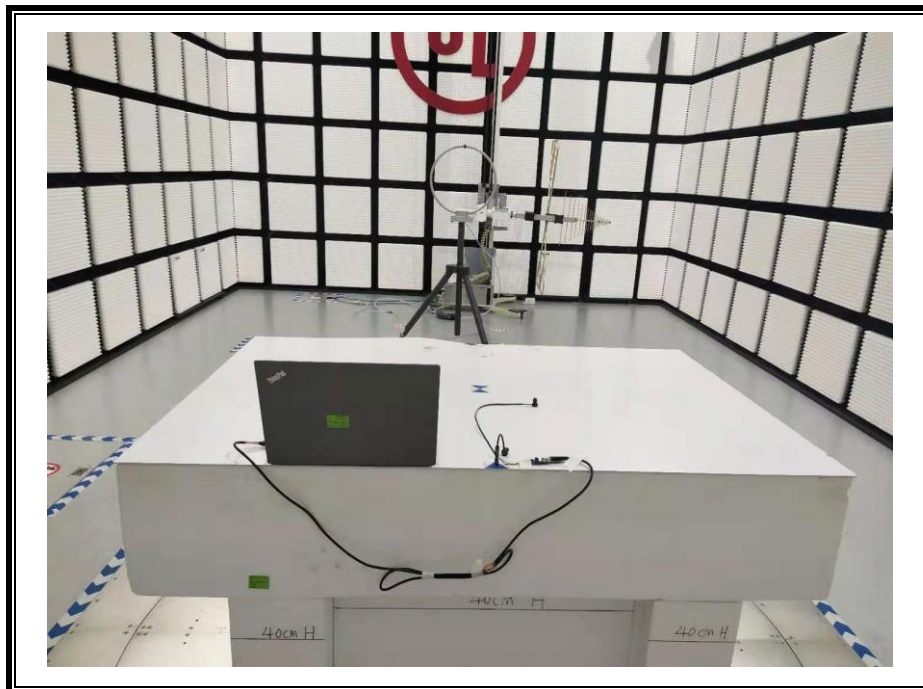

Appendix II

Setup Photographs

RADIATED RF MEASUREMENT SETUP (ABOVE 1 GHz)

MEASUREMENT POSITION (Y axis)

MEASUREMENT POSITION (Z axis)

RADIATED RF MEASUREMENT SETUP (30MHz~1GHz)

RADIATED RF MEASUREMENT SETUP (Below 30MHz)

POWERLINE CONDUCTED EMISSIONS MEASUREMENT SETUP