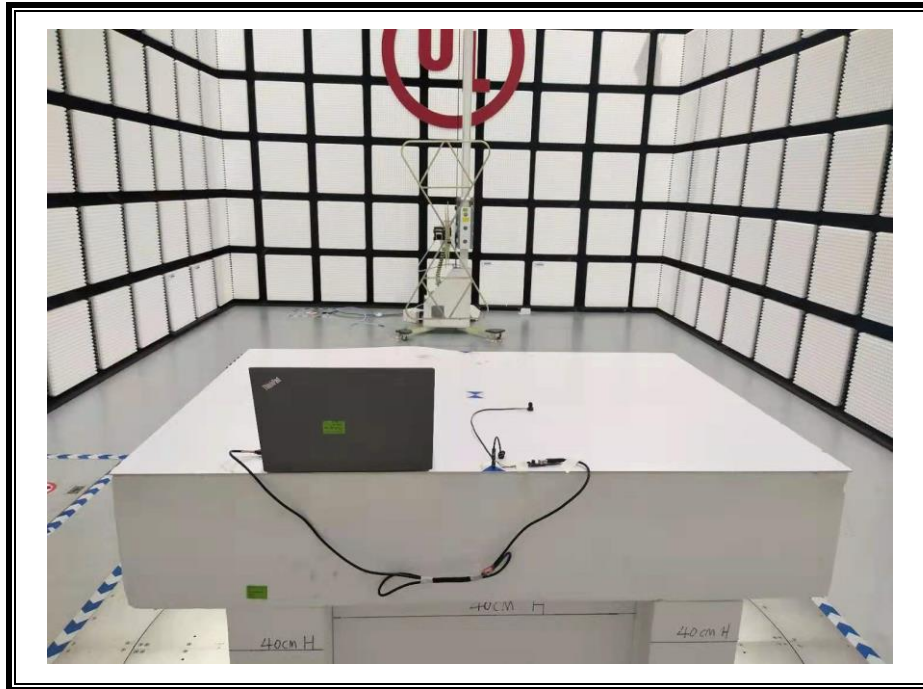

Appendix II

Setup Photographs

RADIATED RF MEASUREMENT SETUP (ABOVE 1 GHz)

MEASUREMENT POSITION (Y axis)

MEASUREMENT POSITION (Z axis)

RADIATED RF MEASUREMENT SETUP (30MHz~1GHz)

RADIATED RF MEASUREMENT SETUP (Below 30MHz)

POWERLINE CONDUCTED EMISSIONS MEASUREMENT SETUP