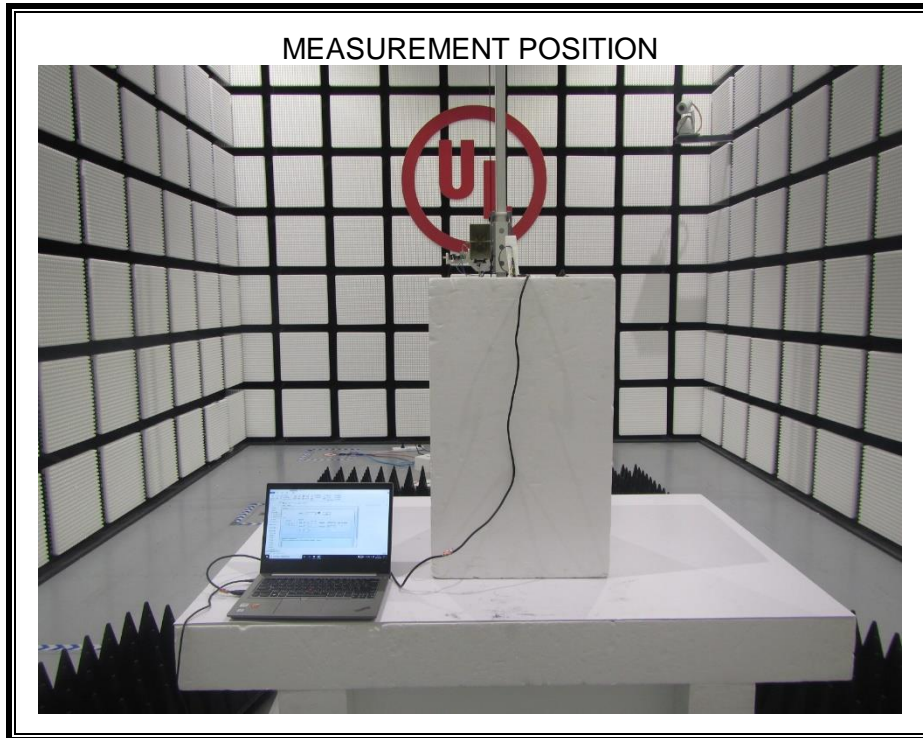

Appendix II

Setup Photographs

RADIATED RF MEASUREMENT SETUP (ABOVE 1 GHz)

MEASUREMENT POSITION (Y axis)

MEASUREMENT POSITION (Z axis)

RADIATED RF MEASUREMENT SETUP (30MHz~1GHz)

RADIATED RF MEASUREMENT SETUP (Below 30MHz)

POWERLINE CONDUCTED EMISSIONS MEASUREMENT SETUP