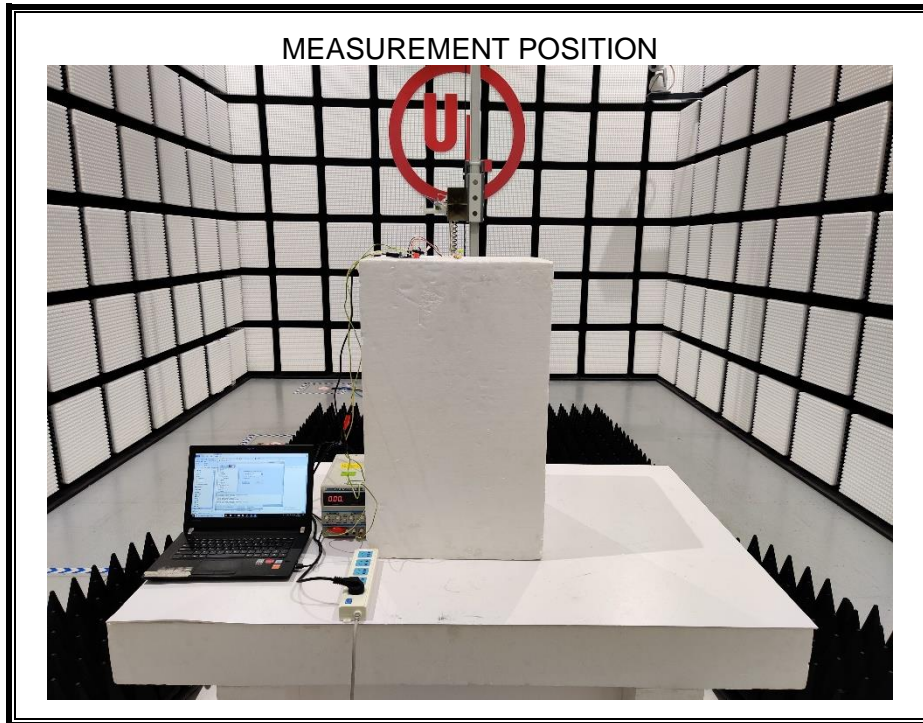

# **Setup Photographs**

RADIATED RF MEASUREMENT SETUP (ABOVE 1 GHz)

MEASUREMENT POSITION (Y axis)

MEASUREMENT POSITION (Z axis)

RADIATED RF MEASUREMENT SETUP (30MHz~1GHz)

RADIATED RF MEASUREMENT SETUP (Below 30MHz)