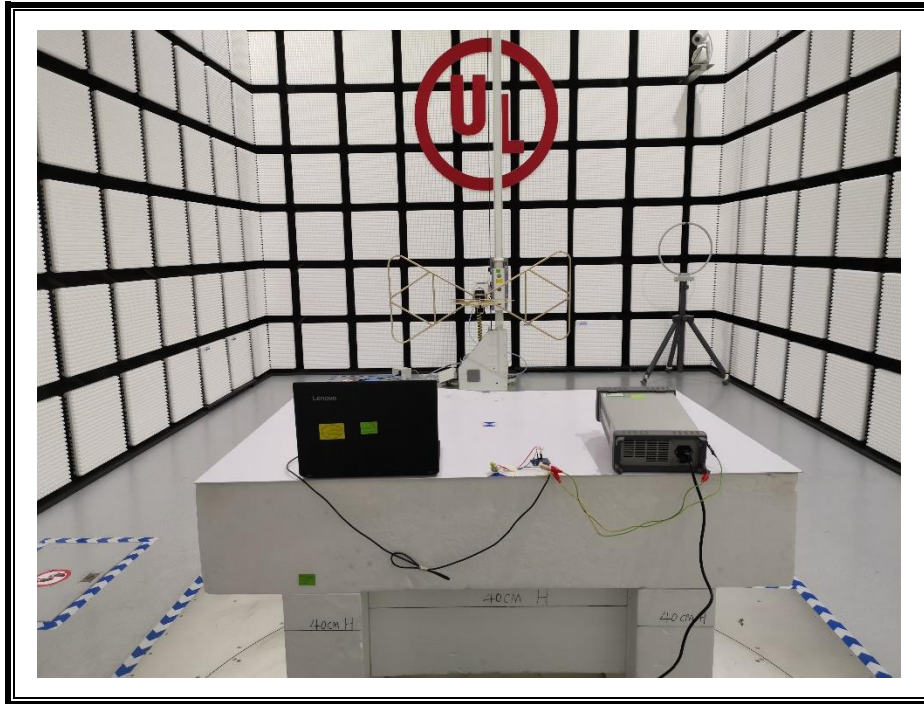

# **Setup Photographs**

RADIATED RF MEASUREMENT SETUP (ABOVE 1 GHz)

MEASUREMENT POSITION (Y axis)

MEASUREMENT POSITION (Z axis)

RADIATED RF MEASUREMENT SETUP (30MHz~1GHz)

RADIATED RF MEASUREMENT SETUP (Below 30MHz)

## AC POWER LINE CONDUCTED EMISSIONS