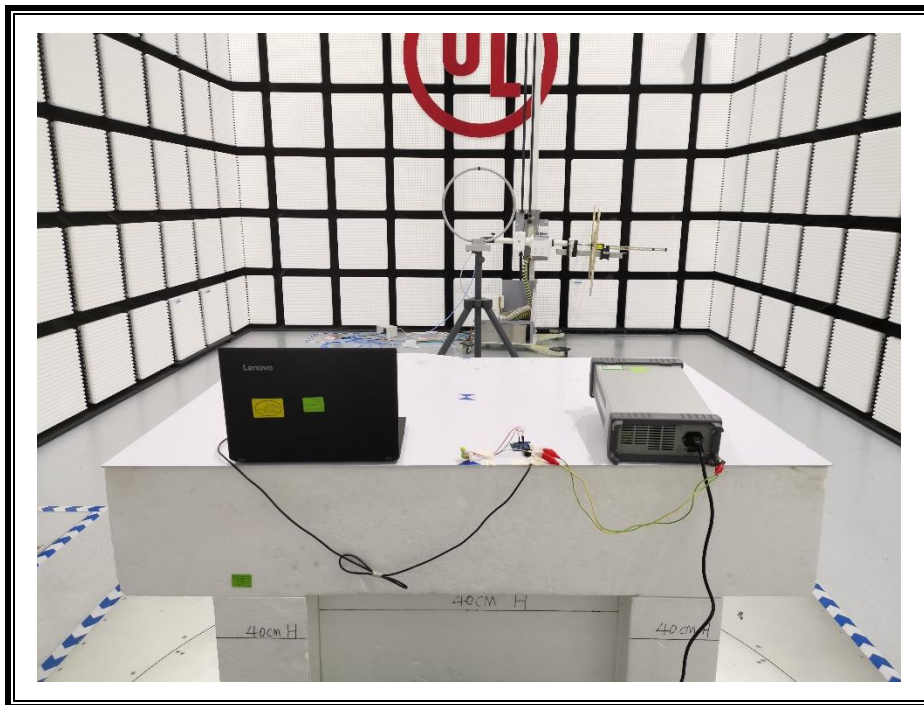

# **Setup Photographs**

RADIATED RF MEASUREMENT SETUP (ABOVE 1 GHz)

MEASUREMENT POSITION (Y axis)

MEASUREMENT POSITION (Z axis)

RADIATED RF MEASUREMENT SETUP (30MHz~1GHz)

RADIATED RF MEASUREMENT SETUP (Below 30MHz)