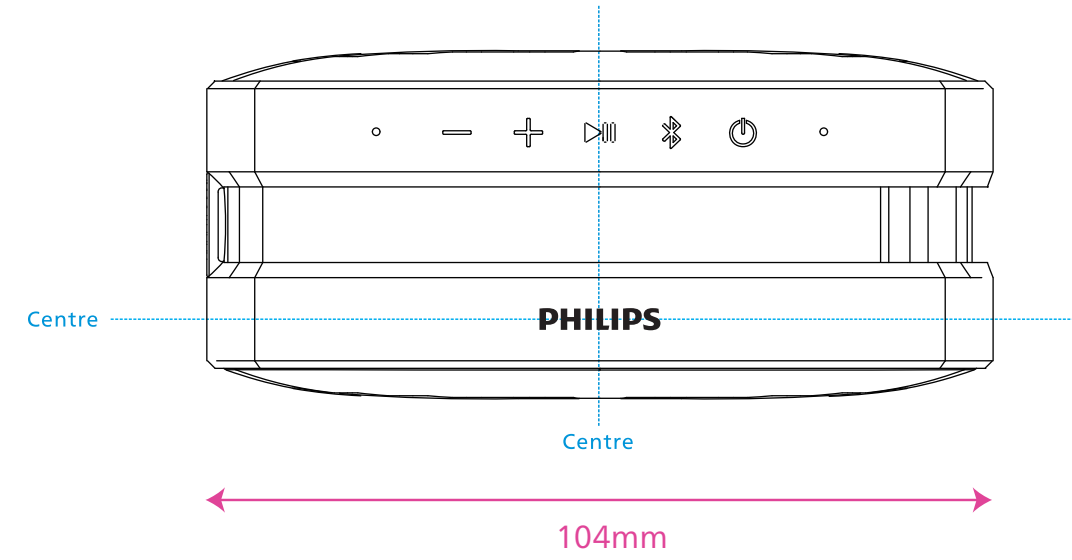

# TAS1509-PGD

FRONT

79mm

2.934mm : PHILIPS  
16mm

PHILIPS

Silkscreen: Pantone Cool Gray 9 C

LEFT

TOP

46mm

Centre

Centre

104mm

RIGHT

BOTTOM

8.59mm  
6.74mm

6.87mm  
15.00mm  
5.86mm  
8.11mm