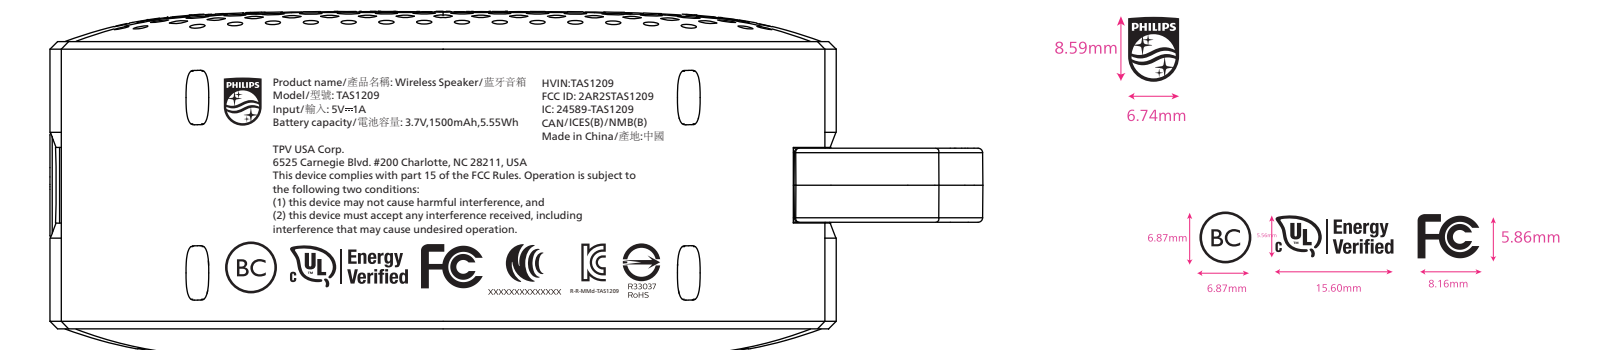

TAS1209-PGD

FRONT

2.934mm : PHILIPS
16mm

PHILIPS
Silkscreen: Pantone Cool Gray 9 C

LEFT

RIGHT

TOP

BOTTOM

Font: Neue Frutiger World

BACK

Silkscreen transparent UV

Product Graphic Drawing (PGD)	Product Design: 冯柳
Product name TAS1209	Design Team:
Version: V0.3	ID:
Date: 2024 05 30	PM: