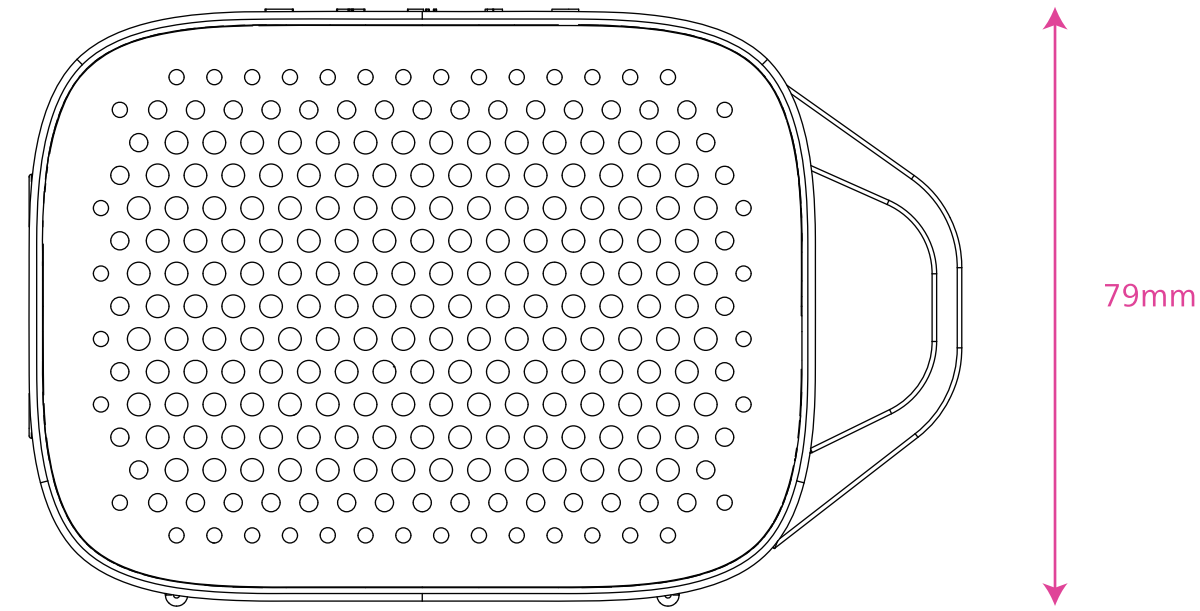

TAS1209-PGD

FRONT

2.934mm : PHILIPS
16mm

PHILIPS
Silkscreen: Pantone Cool Gray 9 C

LEFT

RIGHT

TOP

BOTTOM

Font: Neue Frutiger World

BACK

Silkscreen transparent UV

Product Graphic Drawing (PGD)	Product Design: 冯柳
Product name TAS1209	Design Team:
Version: V0.3	ID:
Date: 2024 05 30	PM: