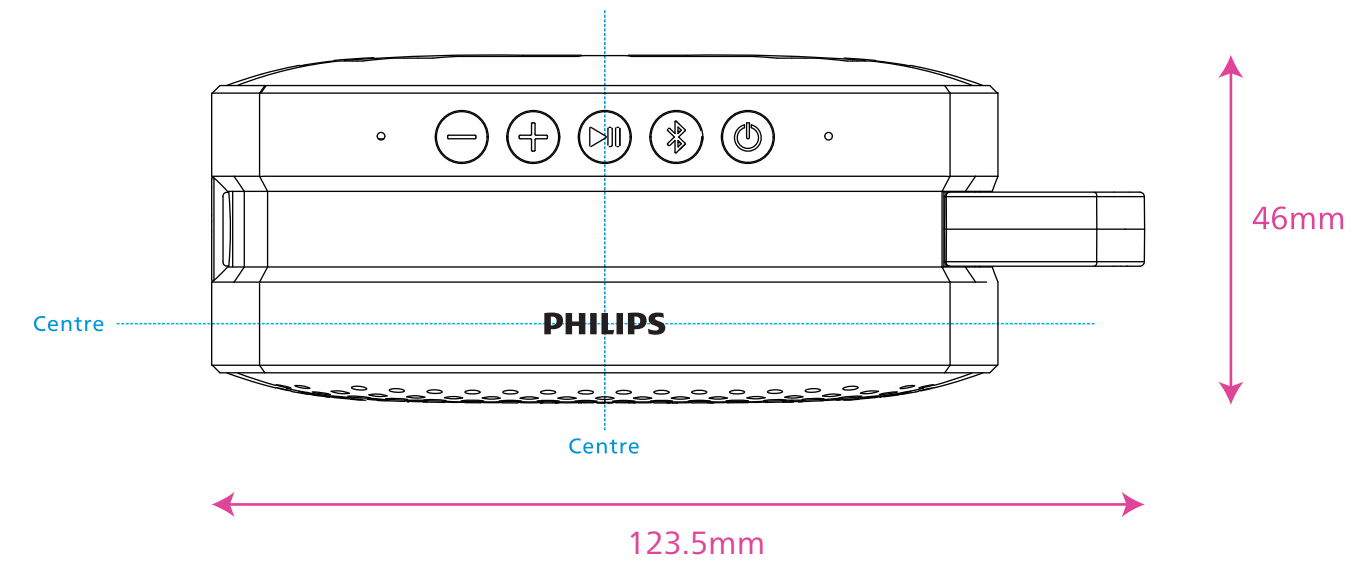

TAS1209-PGD

FRONT

2.934mm : PHILIPS
16mm

PHILIPS
Silkscreen: Pantone Cool Gray 9 C

LEFT

RIGHT

TOP

BOTTOM

Font: Neue Frutiger World

BACK

Silkscreen transparent UV

Product Graphic Drawing (PGD)	Product Design: 冯柳
Product name TAS1209	Design Team:
Version: V0.3	ID:
Date: 2024 05 30	PM: