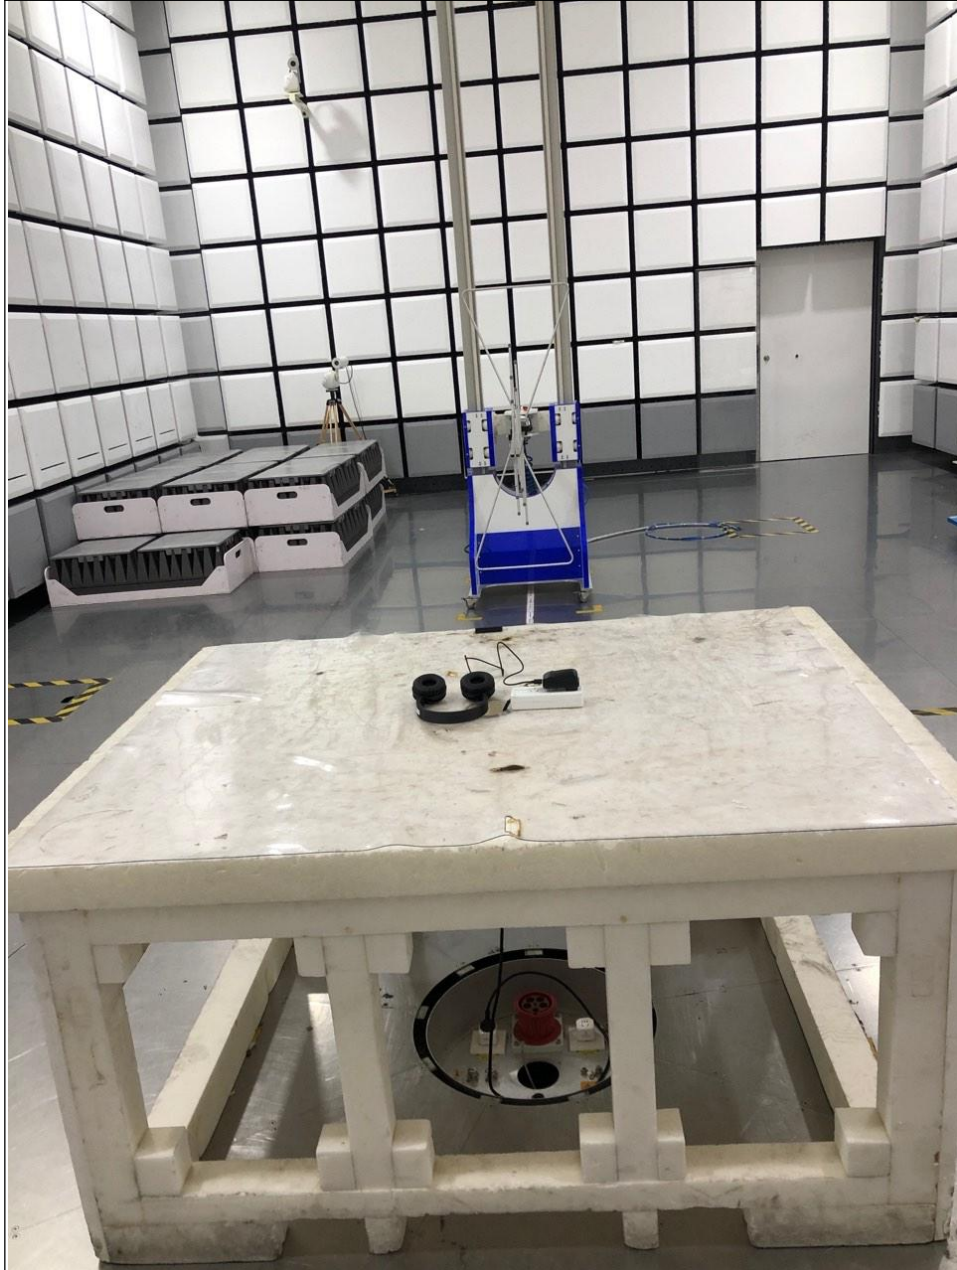

SET-UP FOR RADIATED SPURIOUS EMISSION TEST

Frequency Range < 30MHz~1GHz >

Frequency Range < Above 1GHz >